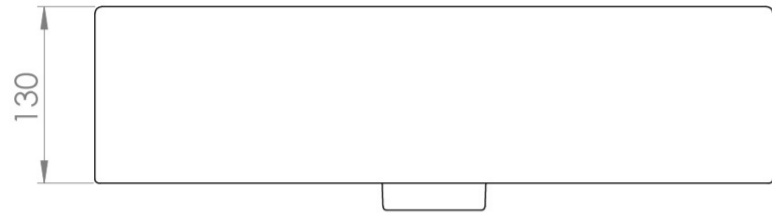

TECHNICAL DRAWING

Saneux reserves the right to alter the specifications and product range without prior notice. Dimensions are given as a guide only. Dimensions should not be used for surrounding furniture, fixtures and fittings until the product is on site.

<https://saneux.com/products/matteo-50x37cm-washbasin-1th-gloss-white>