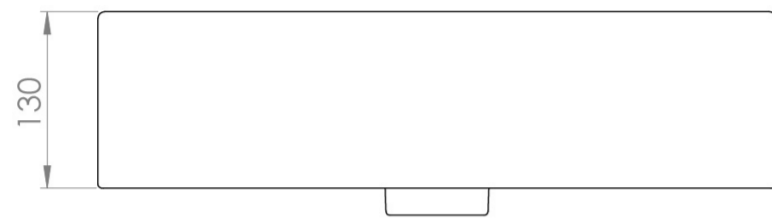

TECHNICAL DRAWING

Saneux reserves the right to alter the specifications and product range without prior notice. Dimensions are given as a guide only. Dimensions should not be used for surrounding furniture, fixtures and fittings until the product is on site.

<https://saneux.com/products/matteo-50x37cm-washbasin-1th-gloss-white>