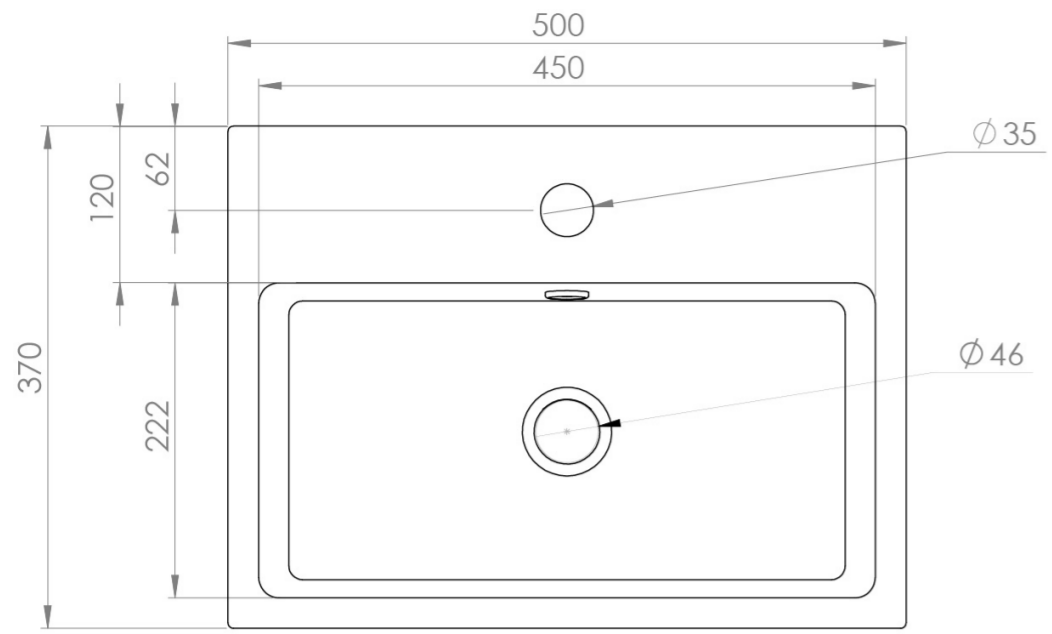

TECHNICAL DRAWING

Saneux reserves the right to alter the specifications and product range without prior notice. Dimensions are given as a guide only. Dimensions should not be used for surrounding furniture, fixtures and fittings until the product is on site.

<https://saneux.com/products/matteo-50x37cm-washbasin-1th-gloss-white>