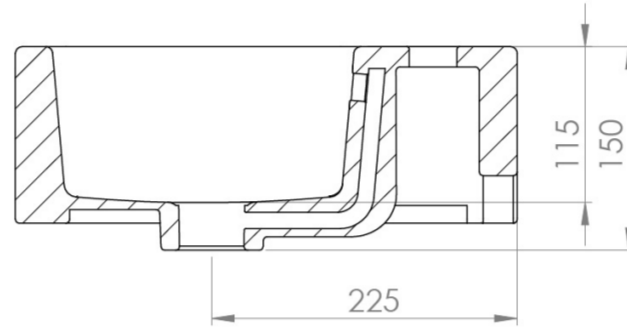

TECHNICAL DRAWING

Saneux reserves the right to alter the specifications and product range without prior notice. Dimensions are given as a guide only. Dimensions should not be used for surrounding furniture, fixtures and fittings until the product is on site.

<https://saneux.com/products/matteo-50x37cm-washbasin-1th-gloss-white>