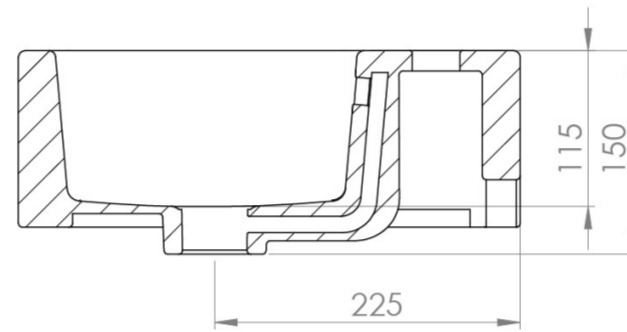

TECHNICAL DRAWING

Saneux reserves the right to alter the specifications and product range without prior notice. Dimensions are given as a guide only. Dimensions should not be used for surrounding furniture, fixtures and fittings until the product is on site.

<https://saneux.com/products/matteo-50x37cm-washbasin-1th-gloss-white>