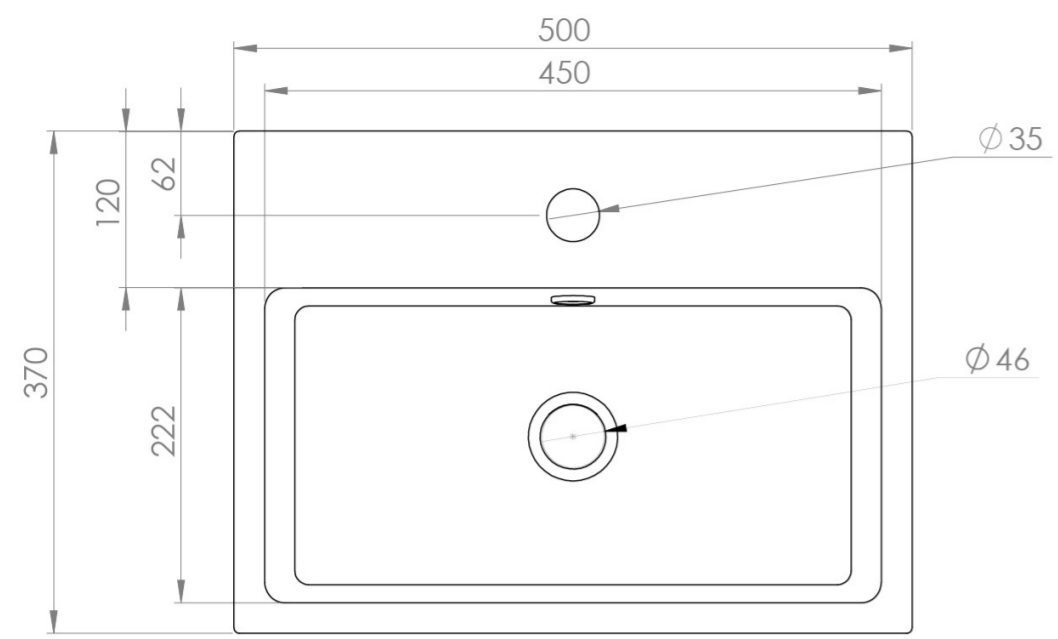

TECHNICAL DRAWING

Saneux reserves the right to alter the specifications and product range without prior notice. Dimensions are given as a guide only. Dimensions should not be used for surrounding furniture, fixtures and fittings until the product is on site.

<https://saneux.com/products/matteo-50x37cm-washbasin-1th-gloss-white>