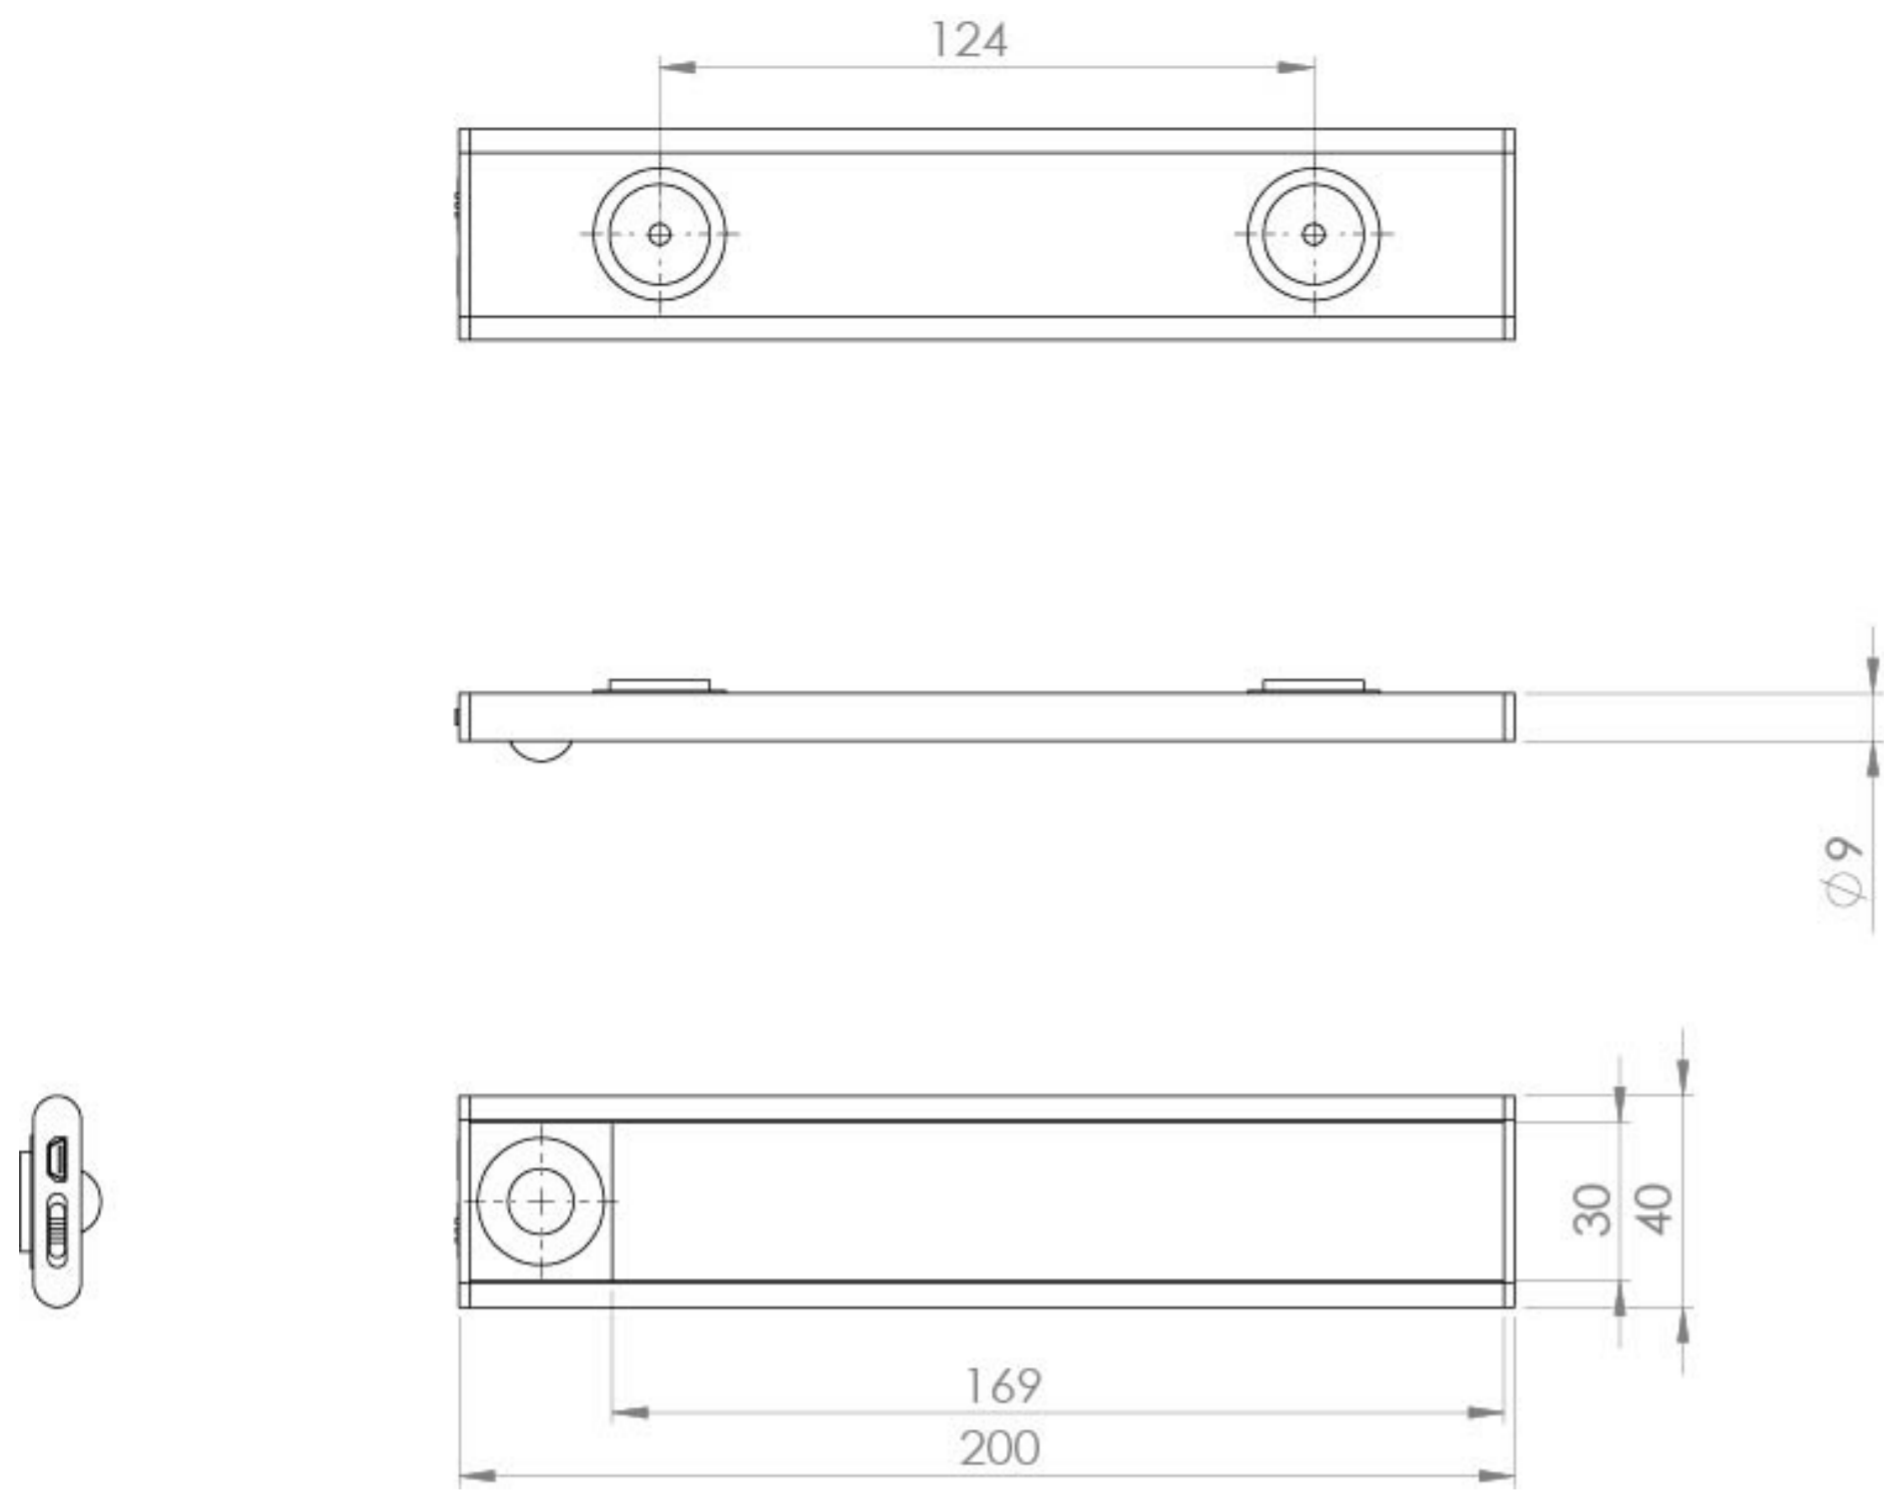

# INSIDE 200MM RECHARGEABLE FURNITURE LIGHT

**Product Code:** IN200

## PRODUCT INFORMATION

<b>Finish:</b>	Aluminium
<b>Height:</b>	9mm
<b>Width:</b>	200mm
<b>Depth:</b>	40mm
<b>Material</b>	Aluminium
<b>Weight</b>	0.3kg
<b>Guarantee</b>	2 years
<b>Other Features</b>	Rechargeable LED lighting Magnetic mounting bracket

## DESCRIPTION

This furniture light is an essential accessory for any of your drawer or door units.

The rechargeable light has a magnetic fixing which allows you to easily take it out of the units to recharge, and it is motion activated so it automatically lights up the inside of your drawer or door units when they open. Whether it is fitted inside a tall side unit or a drawer unit, it will illuminate the contents so you can find what you need easily.