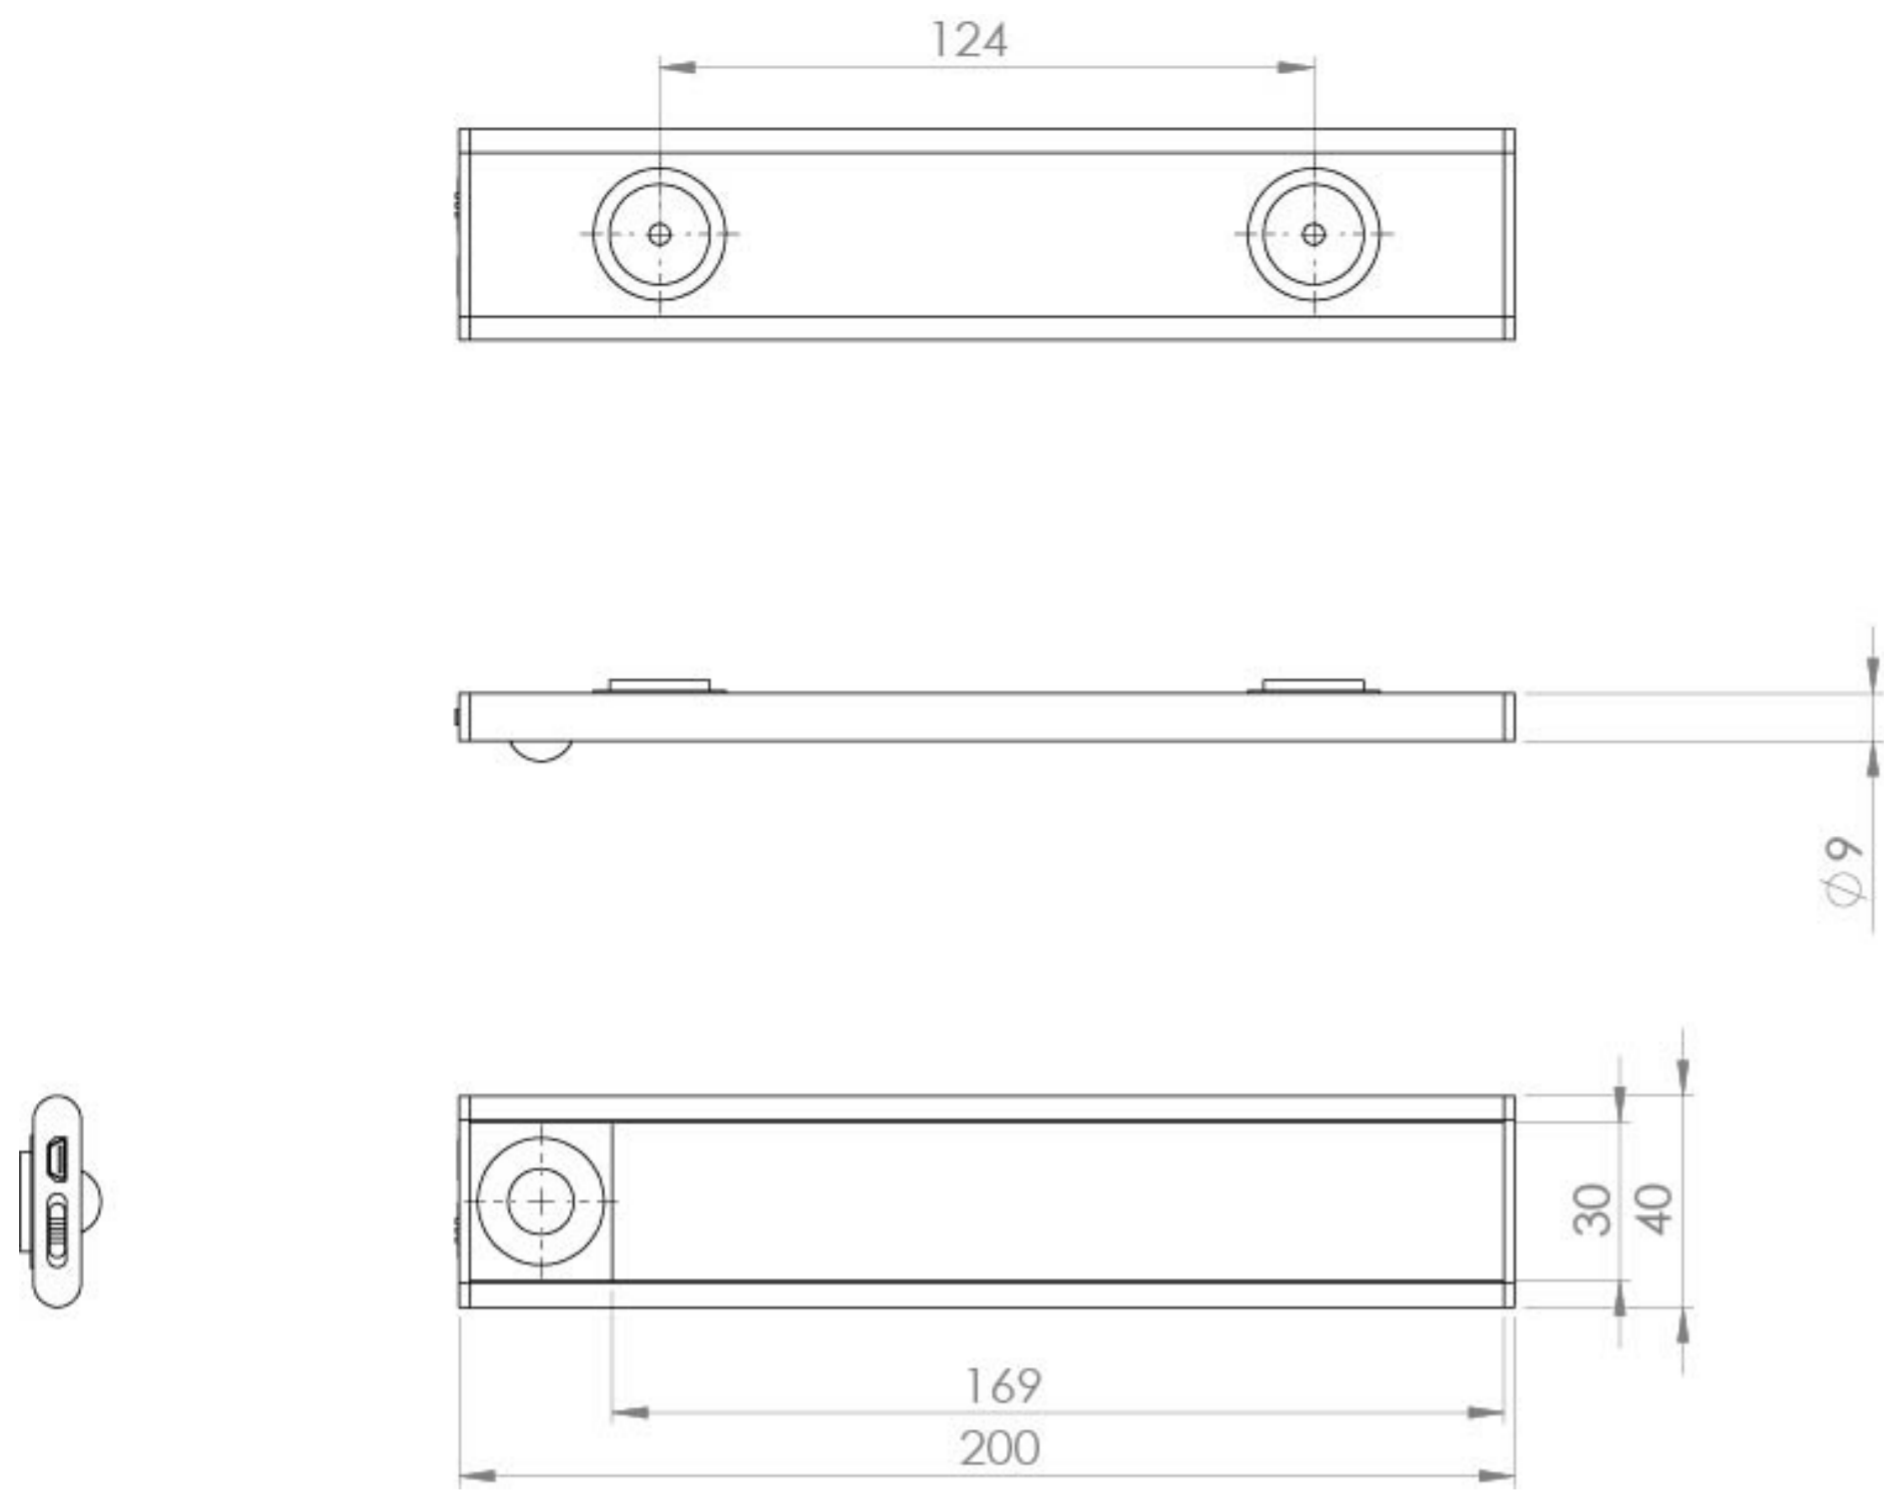

TECHNICAL DRAWING

Saneux reserves the right to alter the specifications and product range without prior notice. Dimensions are given as a guide only. Dimensions should not be used for surrounding furniture, fixtures and fittings until the product is on site.

<https://saneux.com/products/inside-200mm-rechargeable-furniture-light>