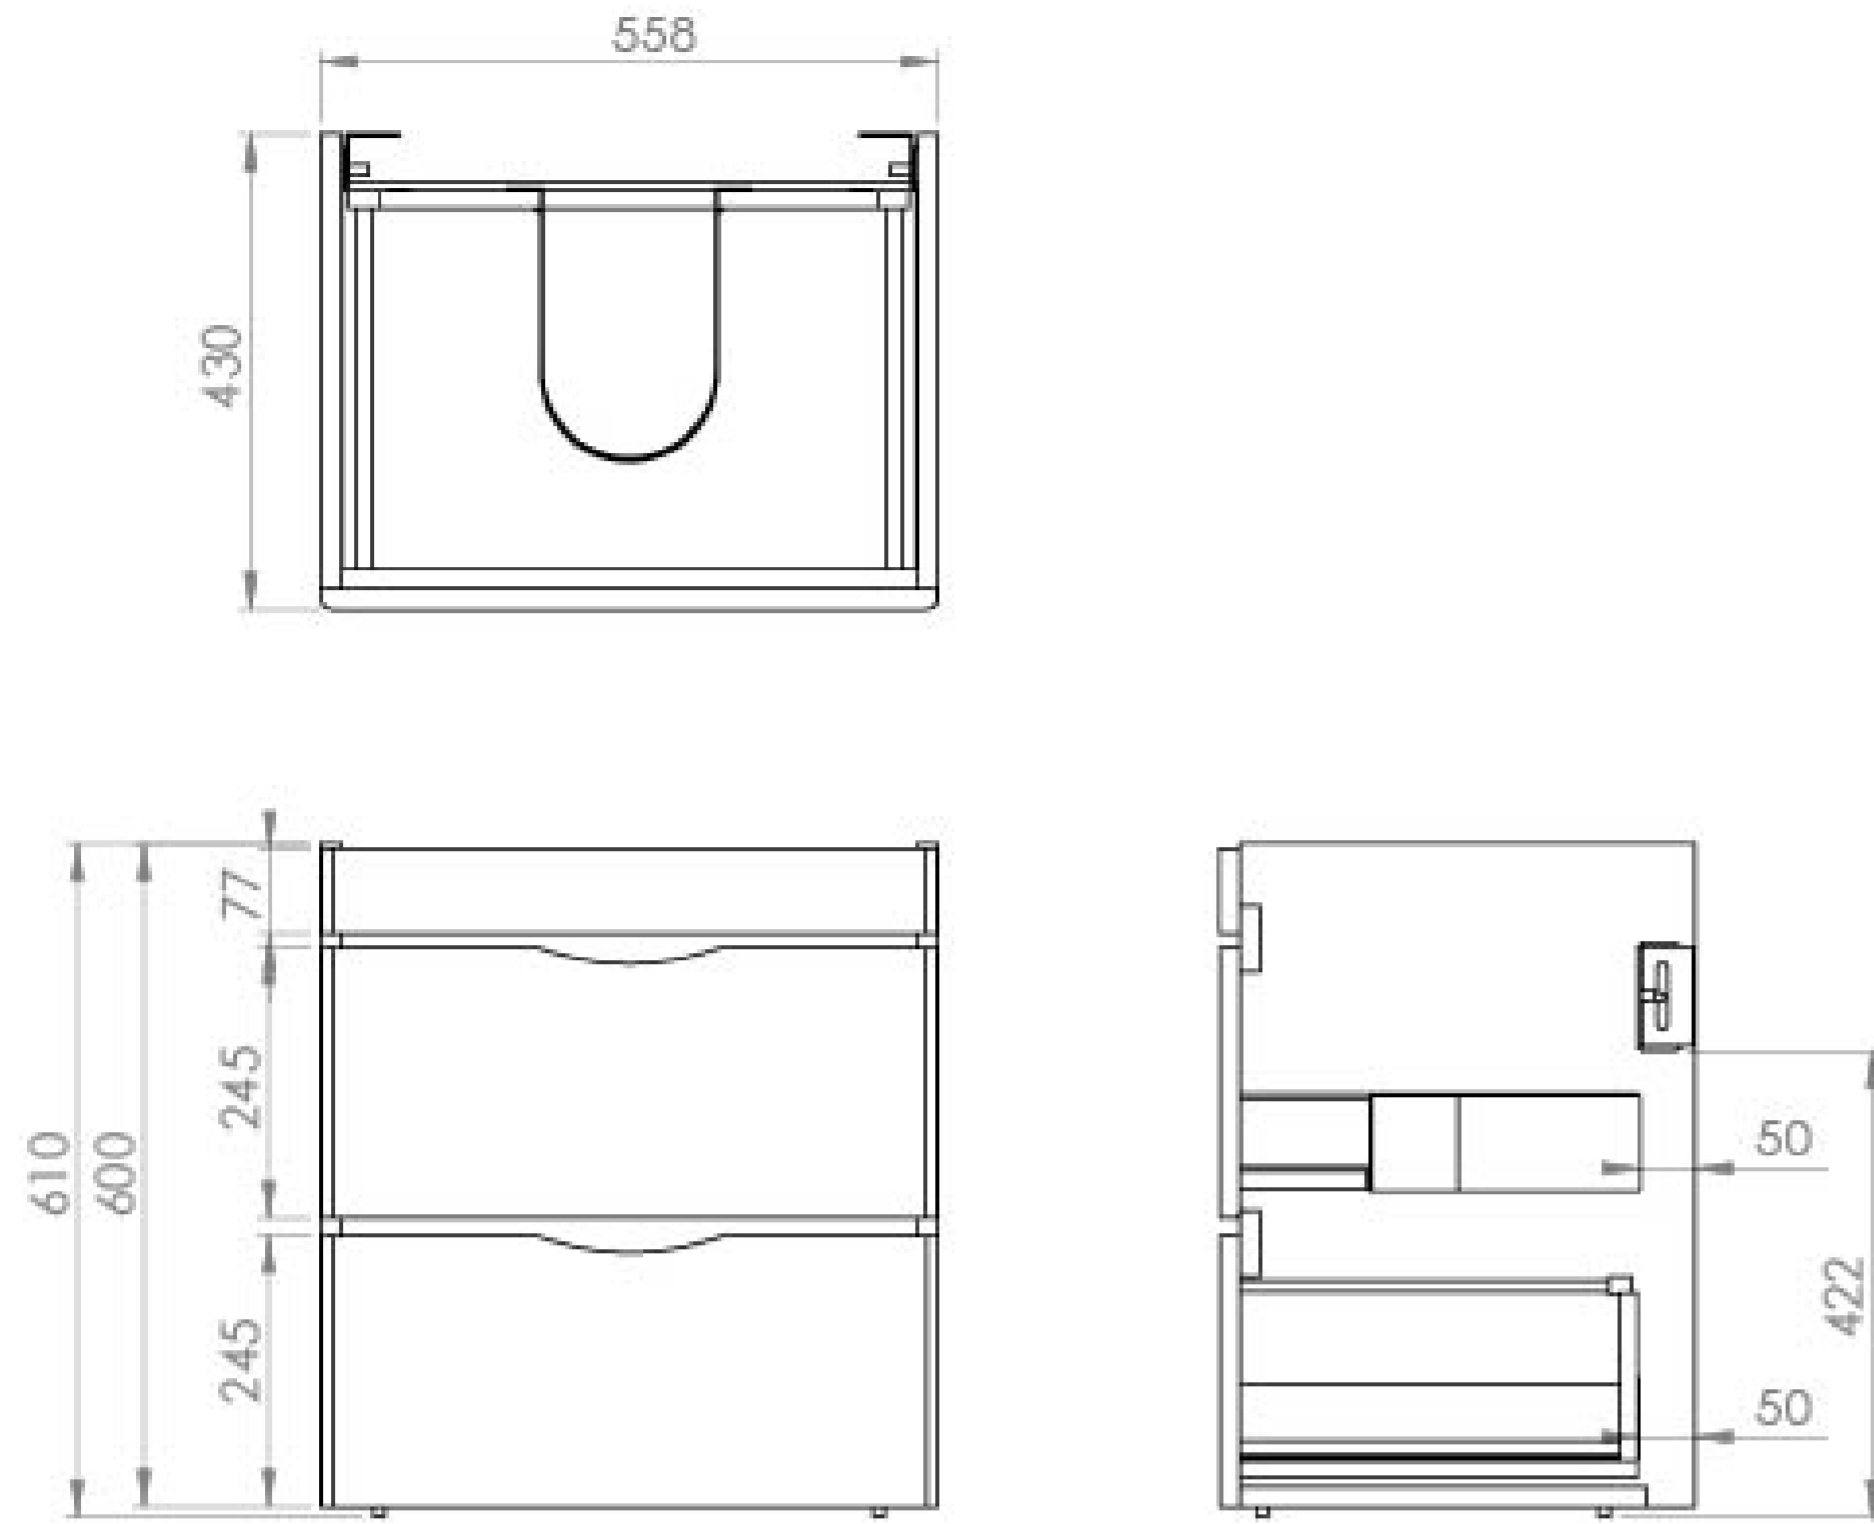

TECHNICAL DRAWING

Saneux reserves the right to alter the specifications and product range without prior notice. Dimensions are given as a guide only. Dimensions should not be used for surrounding furniture, fixtures and fittings until the product is on site.

<https://saneux.com/products/indigo-60cm-2-drawer-wall-mounted-unit-gloss-grey>