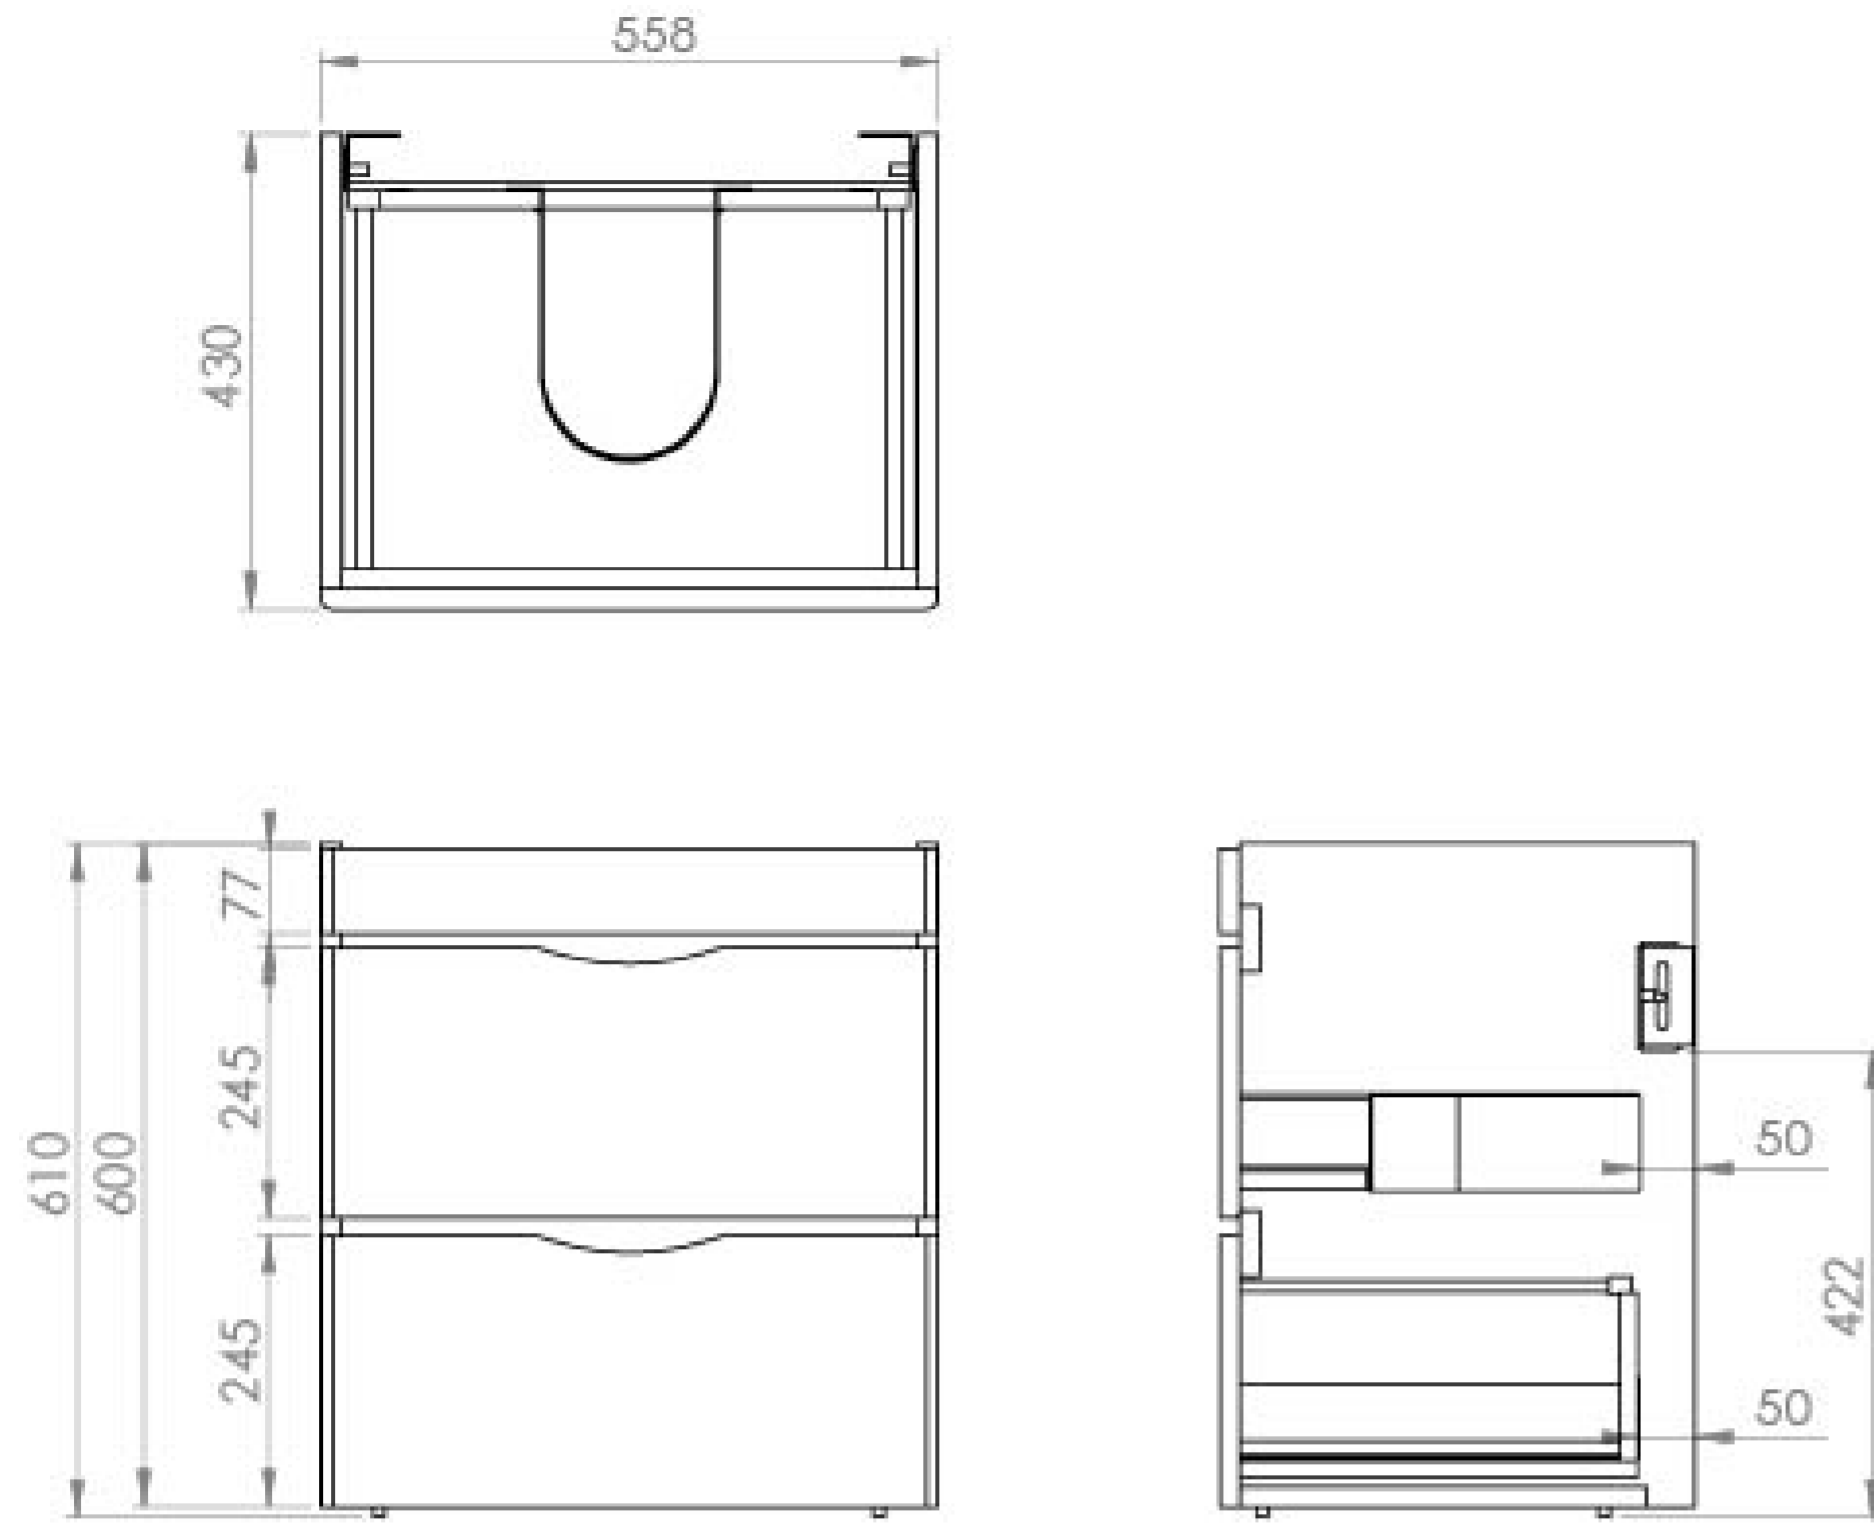

INDIGO 60CM 2 DRAWER WALL MOUNTED UNIT - GLOSS GREY

PRODUCT INFORMATION

Finish:	Gloss Grey
Height:	610mm
Width:	558mm
Depth:	430mm
Material	MFC, MDF
Weight	21.8kg

Product Code: 700521

DESCRIPTION

INDIGO 2 drawer gloss grey unit 55 x 43cm - handleless

The INDIGO range of minimalistic yet practical 1&2 drawer units for 50/60/80/100cm washbasins offer tremendous flexibility at a very affordable price - yet with the unparalleled quality that SANEUX is known for.

Dimensions - **554 mm (w) x 426 mm (d) x 600 mm (h)**

TECHNICAL DRAWING

Saneux reserves the right to alter the specifications and product range without prior notice. Dimensions are given as a guide only. Dimensions should not be used for surrounding furniture, fixtures and fittings until the product is on site.