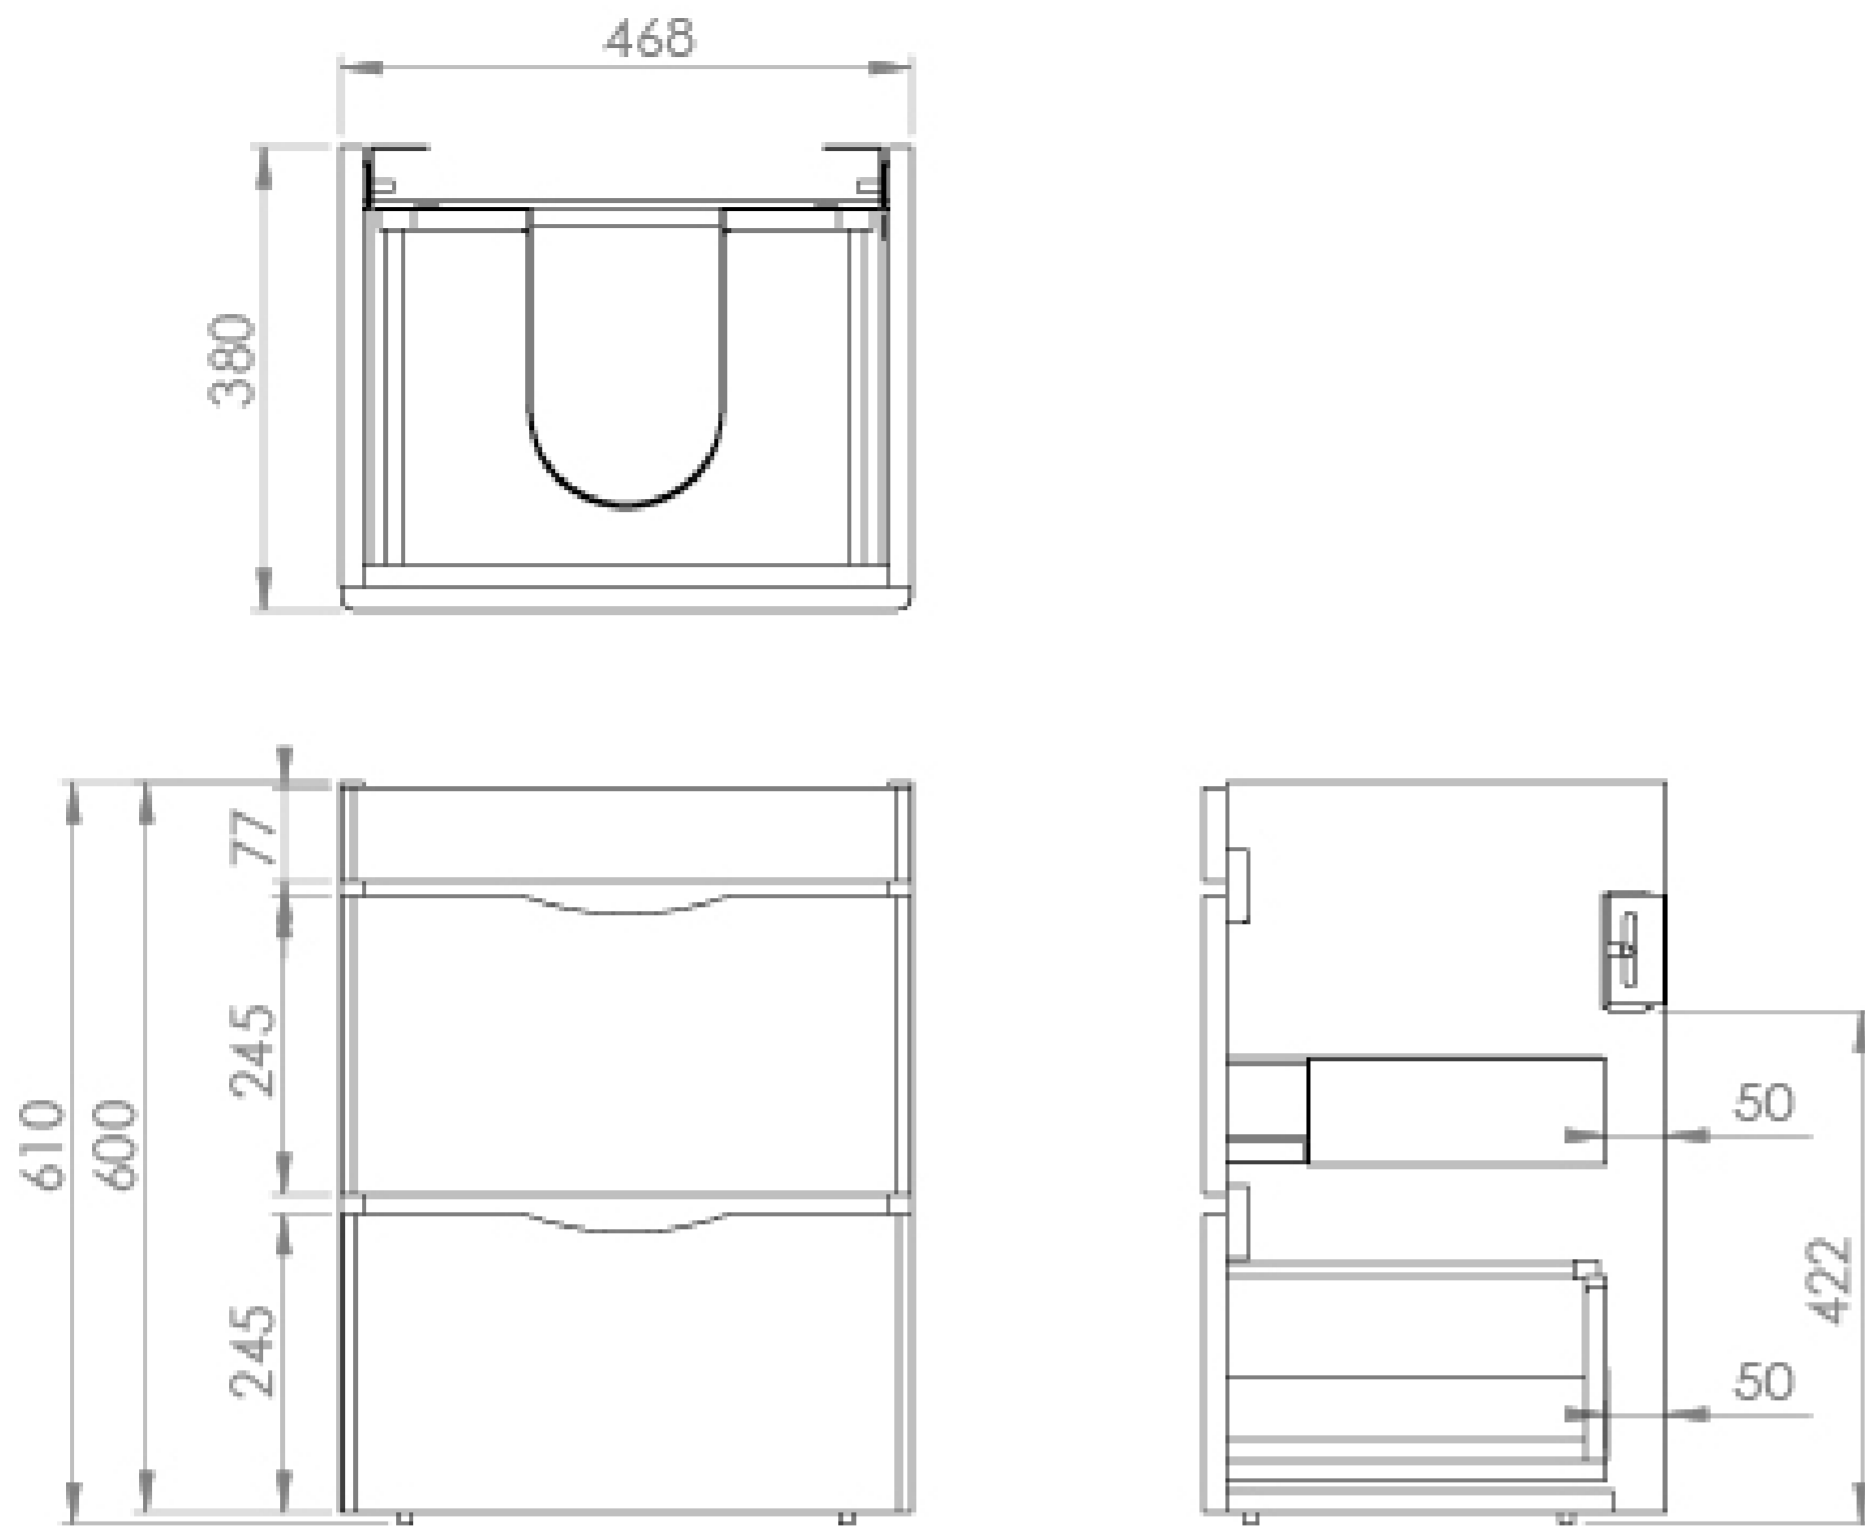

TECHNICAL DRAWING

Saneux reserves the right to alter the specifications and product range without prior notice. Dimensions are given as a guide only. Dimensions should not be used for surrounding furniture, fixtures and fittings until the product is on site.

<https://saneux.com/products/indigo-50cm-2-drawer-wall-mounted-unit-gloss-grey>