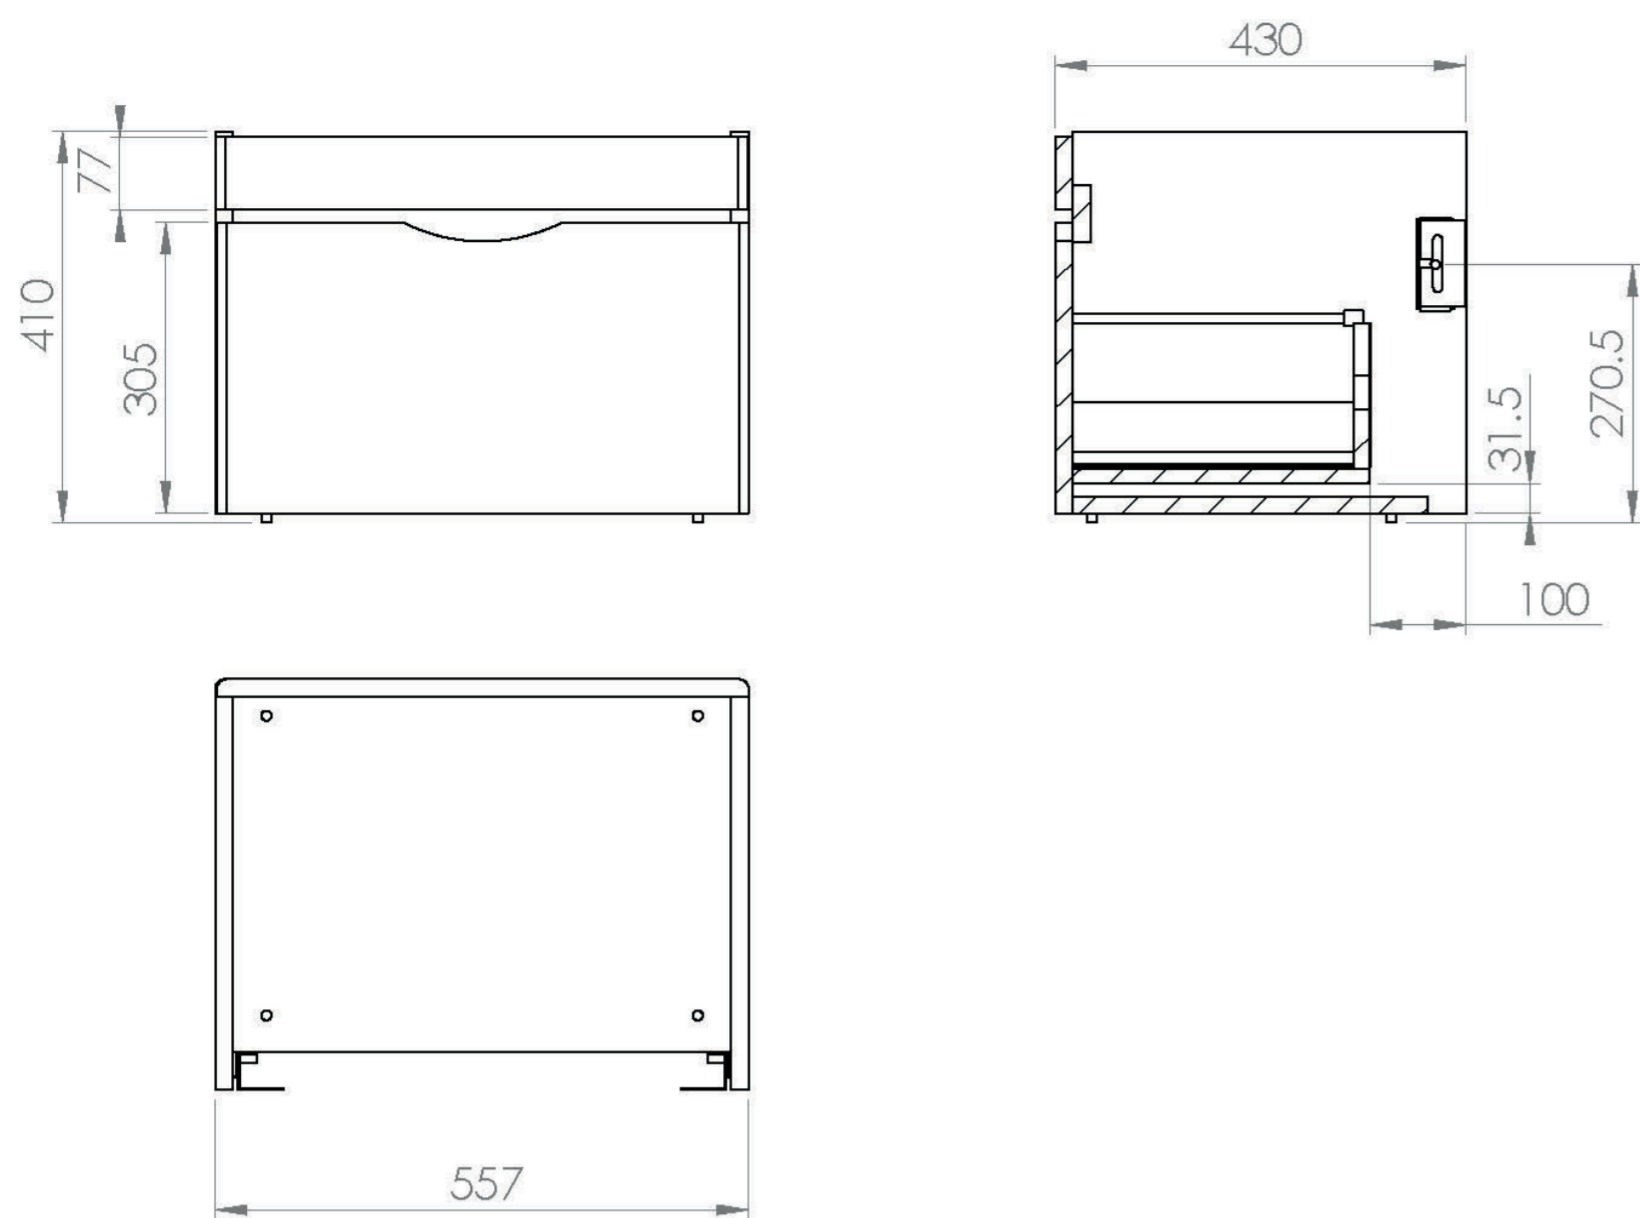

INDIGO 60CM 1 DRAWER WALL MOUNTED UNIT - GLOSS GREY

PRODUCT INFORMATION

Finish:	Gloss Grey
Height:	410mm
Width:	557mm
Depth:	430mm
Material	MFC, MDF
Weight	14.5kg

Product Code: 700511

DESCRIPTION

INDIGO 1 drawer gloss grey unit 55 x 42cm - handleless

The INDIGO range of minimalistic yet practical 1&2 drawer units for 50/60/80/100cm washbasins offer tremendous flexibility at a very affordable price - yet with the unparalleled quality that SANEUX is known for.

Dimensions - **554 mm (w) x 426 mm (d) x 400 mm (h)**

TECHNICAL DRAWING

Image not found or type unknown

Saneux reserves the right to alter the specifications and product range without prior notice. Dimensions are given as a guide only. Dimensions should not be used for surrounding furniture, fixtures and fittings until the product is on site.