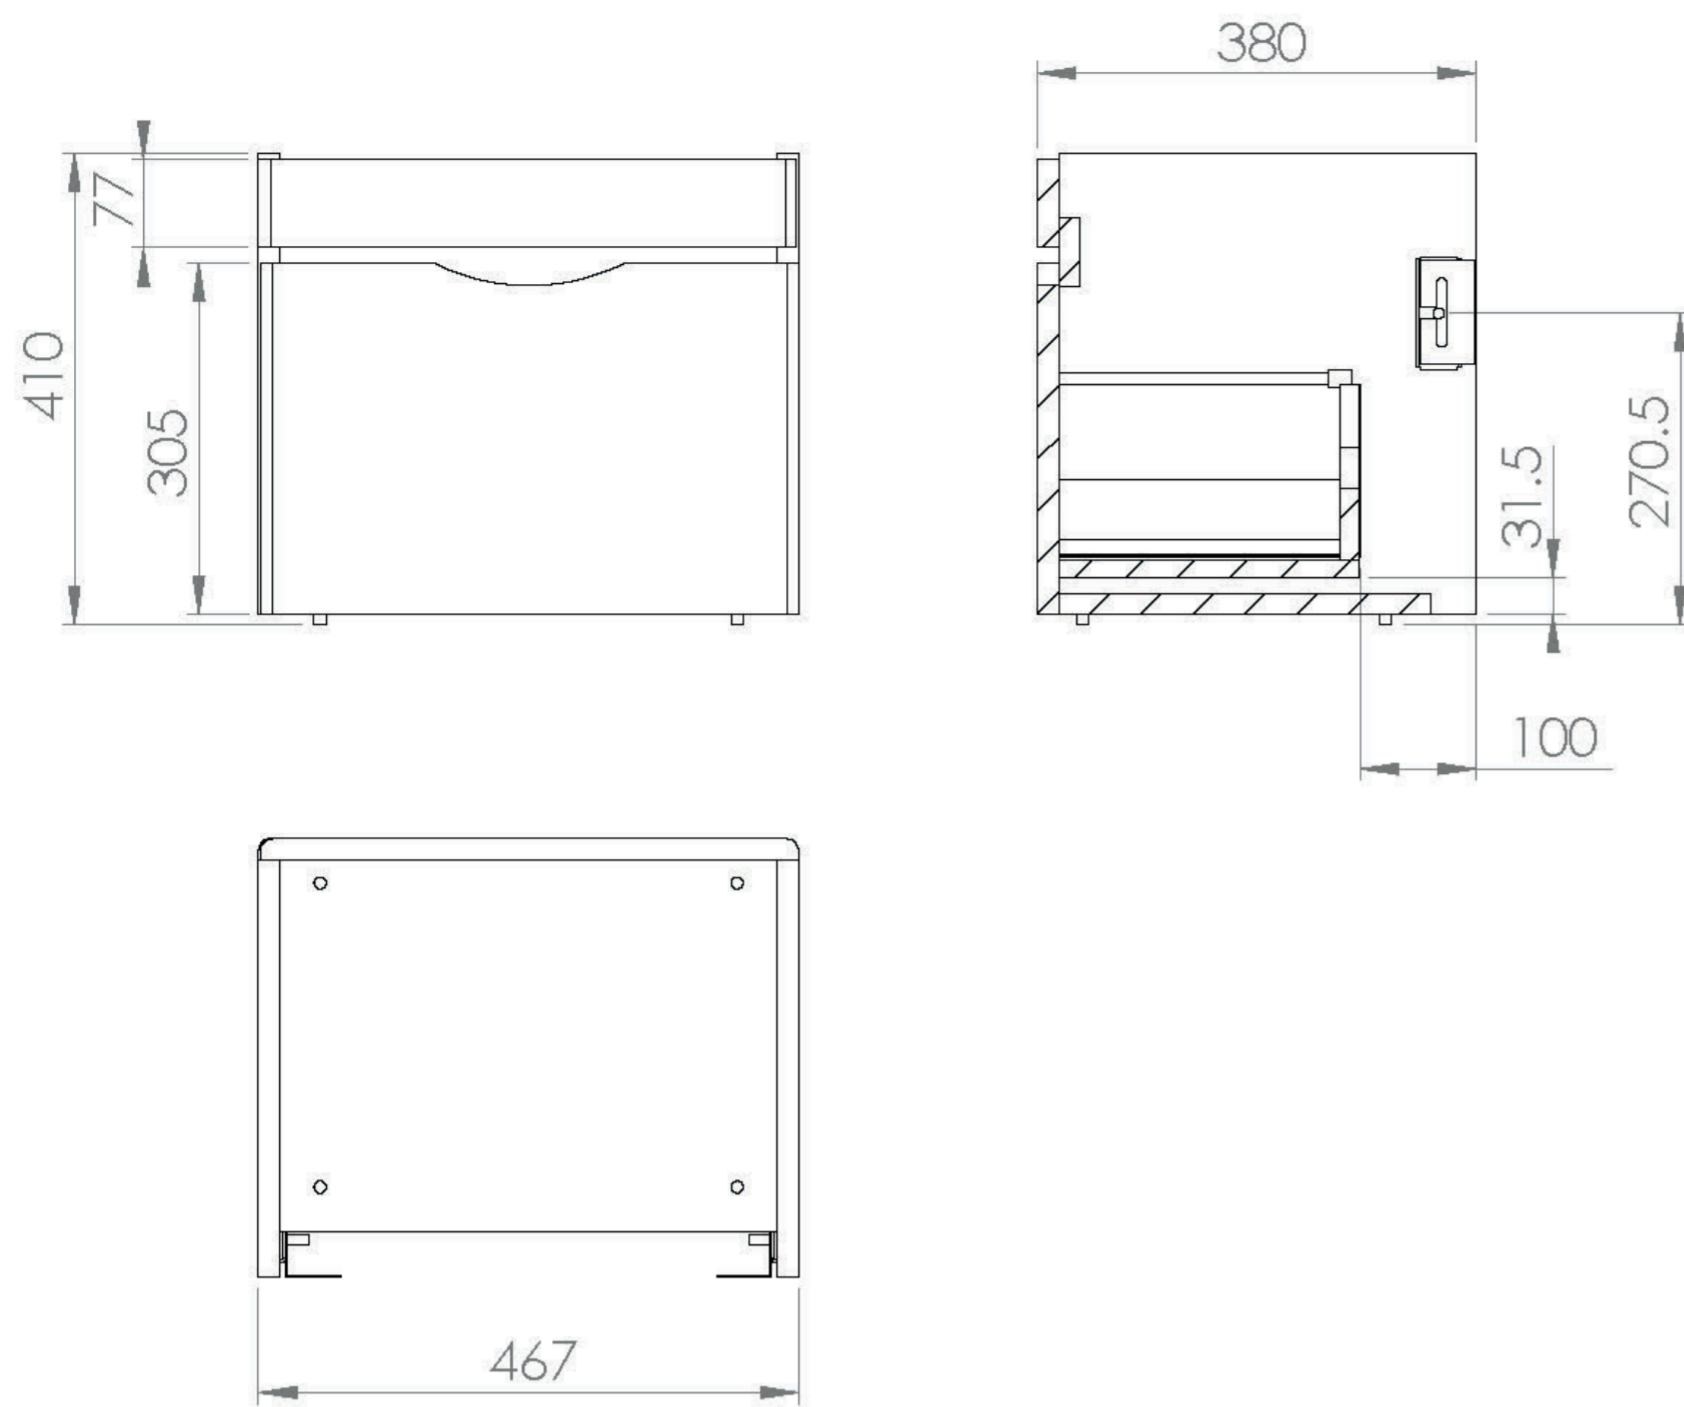

## PRODUCT INFORMATION

<b>Finish:</b>	Gloss Grey
<b>Height:</b>	410mm
<b>Width:</b>	467mm
<b>Depth:</b>	380mm
<b>Material</b>	MFC, MDF
<b>Weight</b>	12.5kg

**Product Code:** 700510

---

## DESCRIPTION

INDIGO 1 drawer gloss grey unit 46 x 36cm - handleless

The INDIGO range of minimalistic yet practical 1&2 drawer units for 50/60/80/100cm washbasins offer tremendous flexibility at a very affordable price - yet with the unparalleled quality that SANEUX is known for.

Dimensions - **466 mm (w) x 360 mm (d) x 400 mm (h)**

---

# TECHNICAL DRAWING

Image not found or type unknown

Saneux reserves the right to alter the specifications and product range without prior notice. Dimensions are given as a guide only. Dimensions should not be used for surrounding furniture, fixtures and fittings until the product is on site.