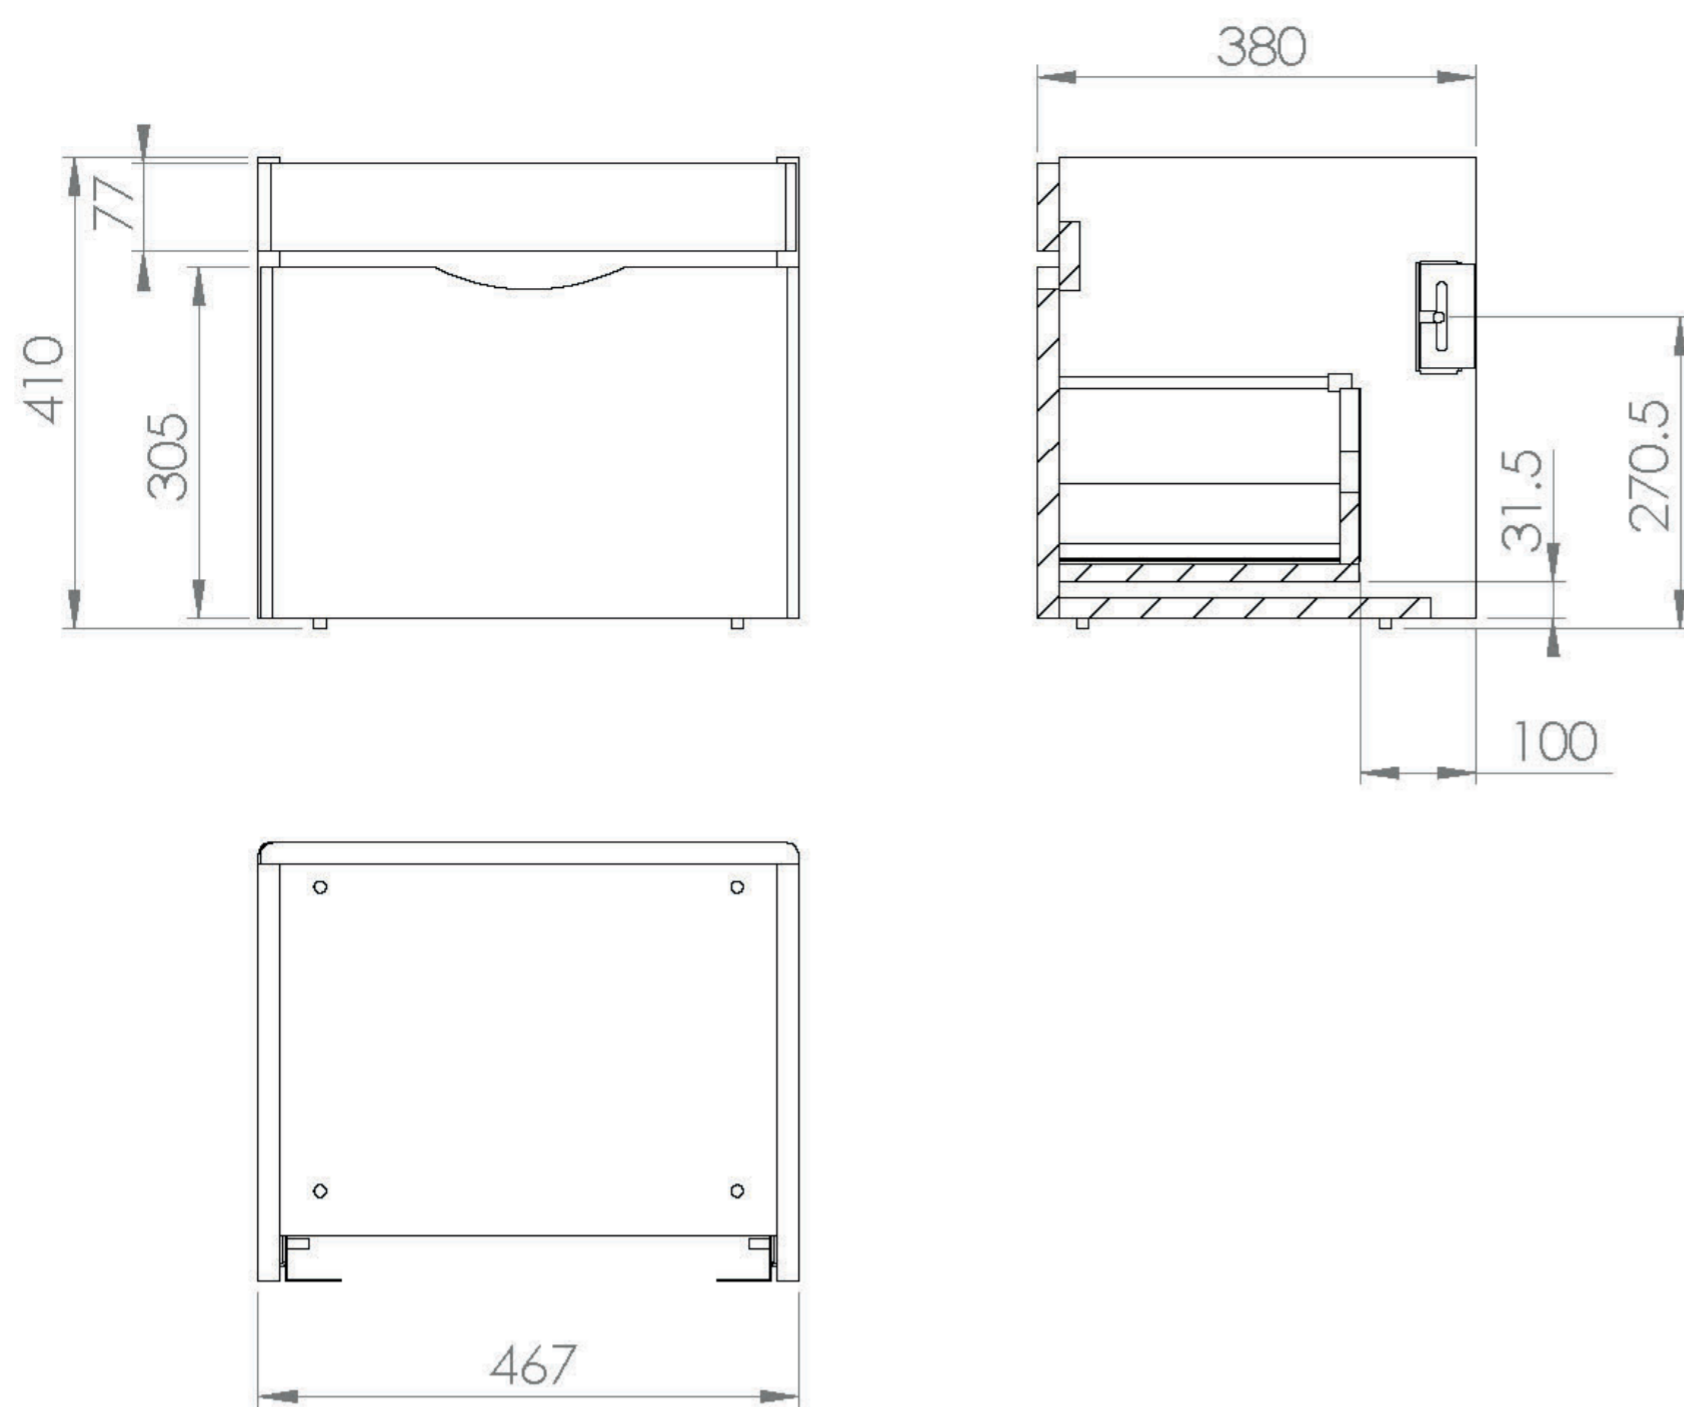

INDIGO 50CM 1 DRAWER WALL MOUNTED UNIT - GLOSS GREY

PRODUCT INFORMATION

Finish:	Gloss Grey
Height:	410mm
Width:	467mm
Depth:	380mm
Material	MFC, MDF
Weight	12.5kg

Product Code: 700510

DESCRIPTION

INDIGO 1 drawer gloss grey unit 46 x 36cm - handleless

The INDIGO range of minimalistic yet practical 1&2 drawer units for 50/60/80/100cm washbasins offer tremendous flexibility at a very affordable price - yet with the unparalleled quality that SANEUX is known for.

Dimensions - **466 mm (w) x 360 mm (d) x 400 mm (h)**

TECHNICAL DRAWING

Image not found or type unknown

Saneux reserves the right to alter the specifications and product range without prior notice. Dimensions are given as a guide only. Dimensions should not be used for surrounding furniture, fixtures and fittings until the product is on site.