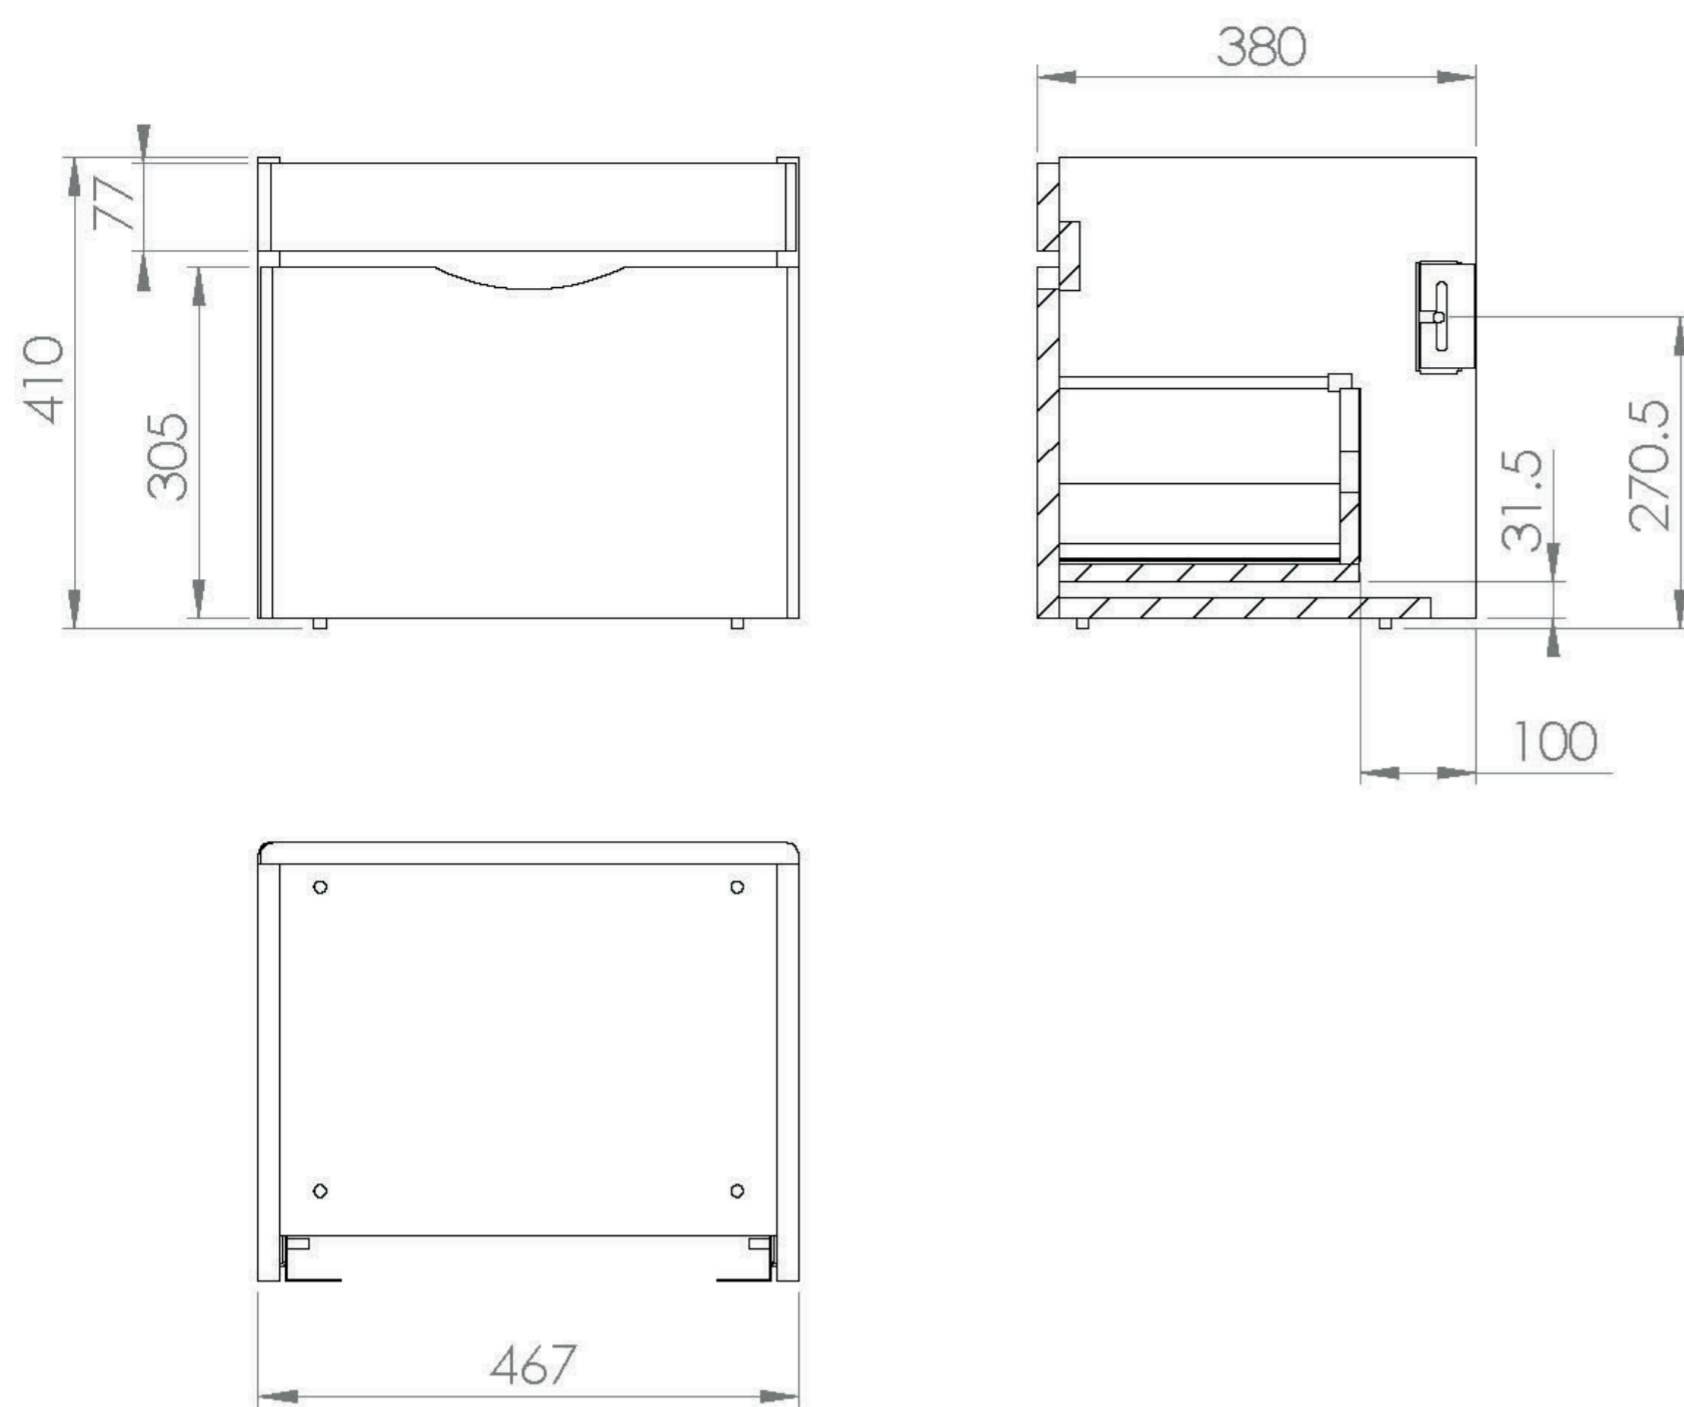

## PRODUCT INFORMATION

<b>Finish:</b>	Gloss Grey
<b>Height:</b>	410mm
<b>Width:</b>	467mm
<b>Depth:</b>	380mm
<b>Material</b>	MFC, MDF
<b>Weight</b>	12.5kg

**Product Code:** 700510

---

## DESCRIPTION

INDIGO 1 drawer gloss grey unit 46 x 36cm - handleless

The INDIGO range of minimalistic yet practical 1&2 drawer units for 50/60/80/100cm washbasins offer tremendous flexibility at a very affordable price - yet with the unparalleled quality that SANEUX is known for.

Dimensions - **466 mm (w) x 360 mm (d) x 400 mm (h)**

---

# TECHNICAL DRAWING

Image not found or type unknown

Saneux reserves the right to alter the specifications and product range without prior notice. Dimensions are given as a guide only. Dimensions should not be used for surrounding furniture, fixtures and fittings until the product is on site.