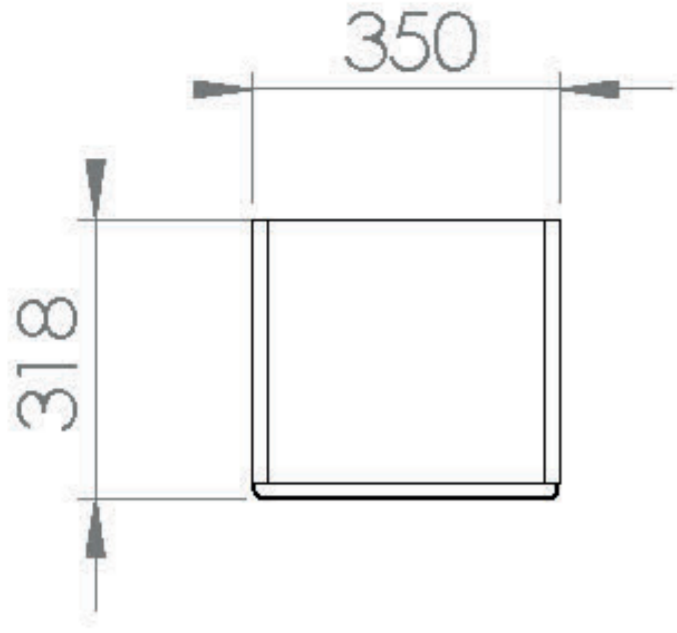

INDIGO 35X140CM SIDE UNIT - GLOSS GREY

Product Code: 700505

PRODUCT INFORMATION

Finish:	Gloss Grey
Height:	1396mm
Width:	350mm
Depth:	318mm
Material	MFC, MDF
Weight	26.3kg
Shelf Quantity	1x fixed wooden shelf 3x adjustable wooden shelves
Guarantee	5 years
Configuration	2 Door
Door Type	Soft close
Door Opening	Left hand

DESCRIPTION

INDIGO 1-door side unit gloss grey 140 x 35cm - handleless

Dimensions - **350mm (w) x 320 mm (d) x 1400 mm (h)**

TECHNICAL DRAWING

Image not found or type unknown

Saneux reserves the right to alter the specifications and product range without prior notice. Dimensions are given as a guide only. Dimensions should not be used for surrounding furniture, fixtures and fittings until the product is on site.

<https://saneux.com/products/indigo-35x140cm-side-unit-gloss-grey>