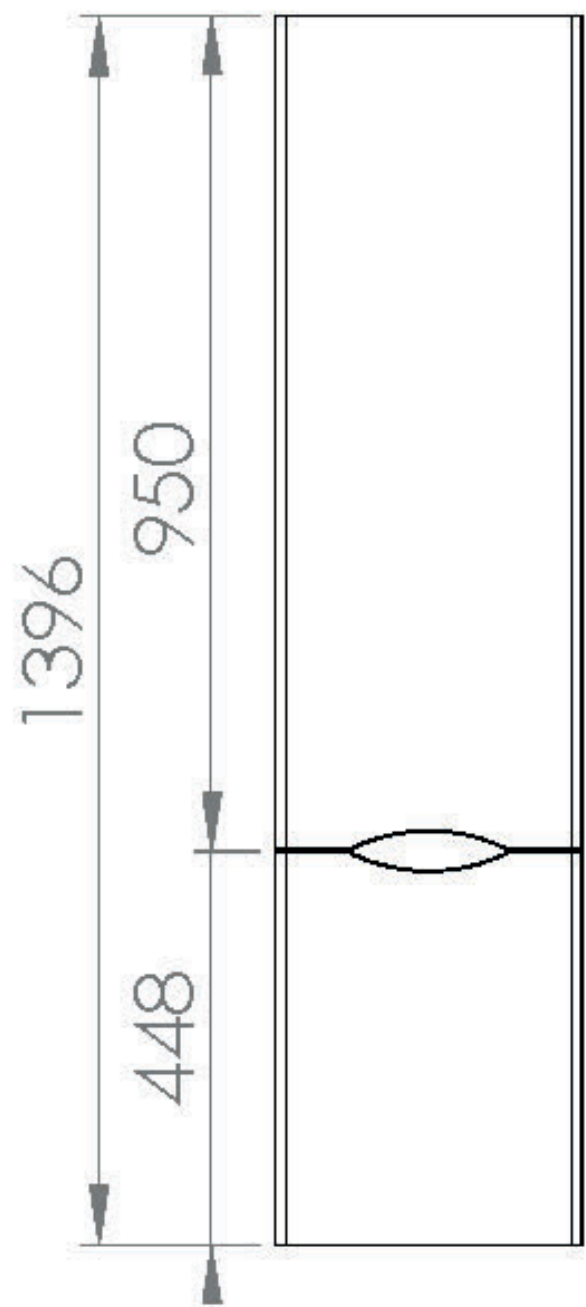

INDIGO 35X140CM SIDE UNIT - GLOSS GREY

Product Code: 700505

PRODUCT INFORMATION

Finish:	Gloss Grey
Height:	1396mm
Width:	350mm
Depth:	318mm
Material	MFC, MDF
Weight	26.3kg
Shelf Quantity	1x fixed wooden shelf 3x adjustable wooden shelves
Guarantee	5 years
Configuration	2 Door
Door Type	Soft close
Door Opening	Left hand

DESCRIPTION

INDIGO 1-door side unit gloss grey 140 x 35cm - handleless

Dimensions - **350mm (w) x 320 mm (d) x 1400 mm (h)**

TECHNICAL DRAWING

Image not found or type unknown

Saneux reserves the right to alter the specifications and product range without prior notice. Dimensions are given as a guide only. Dimensions should not be used for surrounding furniture, fixtures and fittings until the product is on site.

<https://saneux.com/products/indigo-35x140cm-side-unit-gloss-grey>