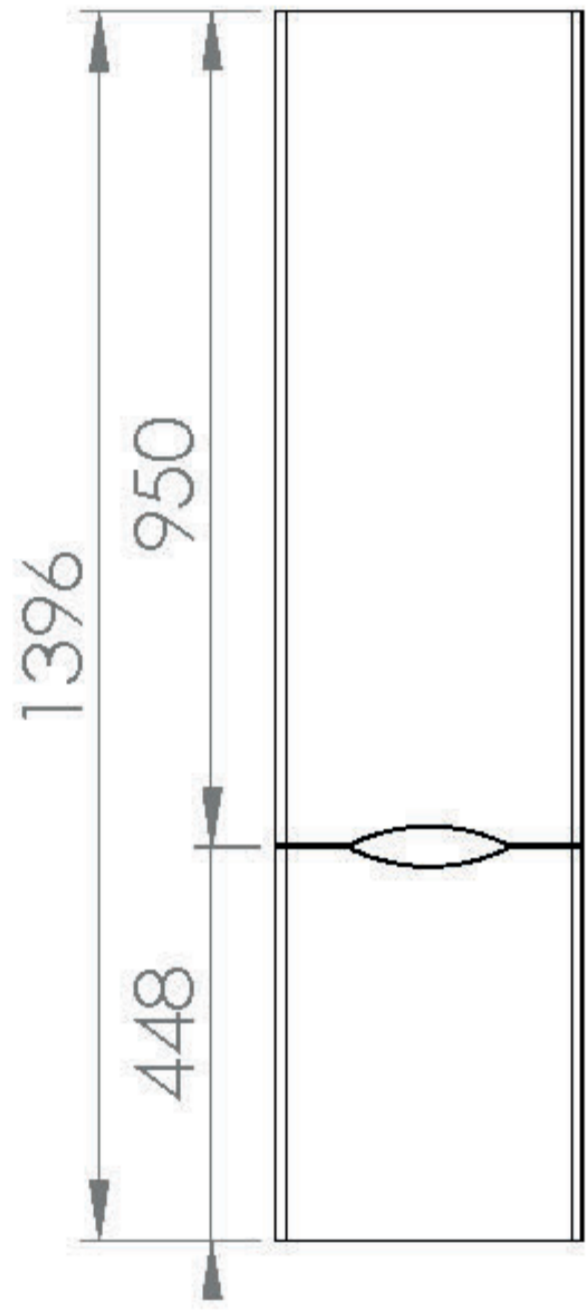

INDIGO 35X140CM SIDE UNIT - GLOSS GREY

Product Code: 700505

PRODUCT INFORMATION

Finish:	Gloss Grey
Height:	1396mm
Width:	350mm
Depth:	318mm
Material	MFC, MDF
Weight	26.3kg
Shelf Quantity	1x fixed wooden shelf 3x adjustable wooden shelves
Guarantee	5 years
Configuration	2 Door
Door Type	Soft close
Door Opening	Left hand

DESCRIPTION

INDIGO 1-door side unit gloss grey 140 x 35cm - handleless

Dimensions - **350mm (w) x 320 mm (d) x 1400 mm (h)**

TECHNICAL DRAWING

Image not found or type unknown

Saneux reserves the right to alter the specifications and product range without prior notice. Dimensions are given as a guide only. Dimensions should not be used for surrounding furniture, fixtures and fittings until the product is on site.

<https://saneux.com/products/indigo-35x140cm-side-unit-gloss-grey>