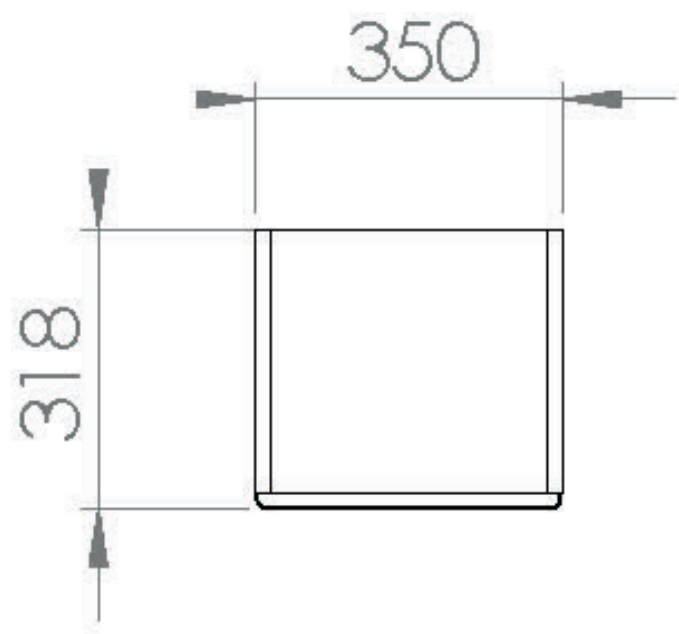

INDIGO 35X140CM SIDE UNIT - GLOSS GREY

Product Code: 700505

PRODUCT INFORMATION

Finish:	Gloss Grey
Height:	1396mm
Width:	350mm
Depth:	318mm
Material	MFC, MDF
Weight	26.3kg
Shelf Quantity	1x fixed wooden shelf 3x adjustable wooden shelves
Guarantee	5 years
Configuration	2 Door
Door Type	Soft close
Door Opening	Left hand

DESCRIPTION

INDIGO 1-door side unit gloss grey 140 x 35cm - handleless

Dimensions - **350mm (w) x 320 mm (d) x 1400 mm (h)**

TECHNICAL DRAWING

Image not found or type unknown

Saneux reserves the right to alter the specifications and product range without prior notice. Dimensions are given as a guide only. Dimensions should not be used for surrounding furniture, fixtures and fittings until the product is on site.

<https://saneux.com/products/indigo-35x140cm-side-unit-gloss-grey>