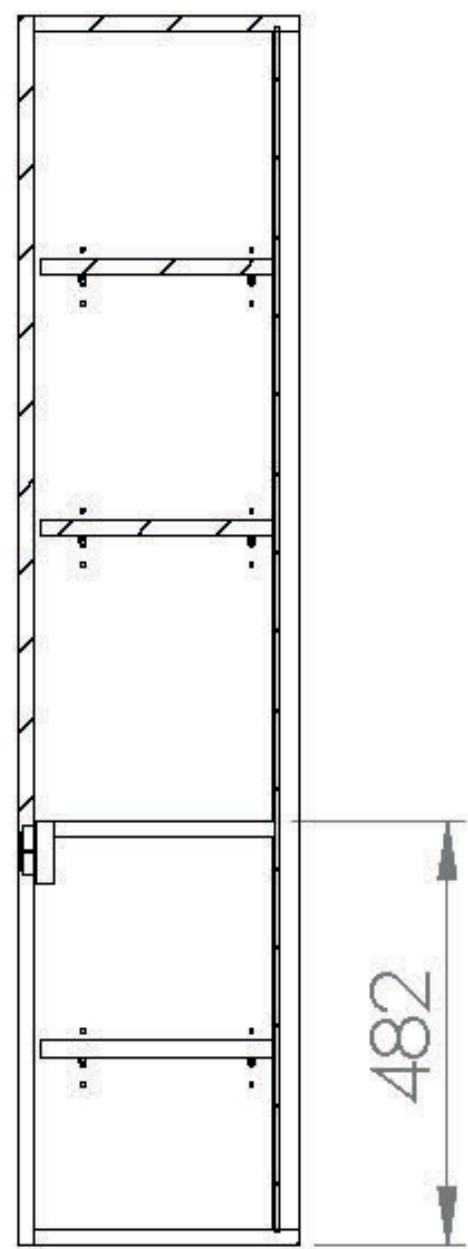

INDIGO 35X140CM SIDE UNIT - GLOSS GREY

Product Code: 700505

PRODUCT INFORMATION

Finish:	Gloss Grey
Height:	1396mm
Width:	350mm
Depth:	318mm
Material	MFC, MDF
Weight	26.3kg
Shelf Quantity	1x fixed wooden shelf 3x adjustable wooden shelves
Guarantee	5 years
Configuration	2 Door
Door Type	Soft close
Door Opening	Left hand

DESCRIPTION

INDIGO 1-door side unit gloss grey 140 x 35cm - handleless

Dimensions - **350mm (w) x 320 mm (d) x 1400 mm (h)**

TECHNICAL DRAWING

Image not found or type unknown

Saneux reserves the right to alter the specifications and product range without prior notice. Dimensions are given as a guide only. Dimensions should not be used for surrounding furniture, fixtures and fittings until the product is on site.

<https://saneux.com/products/indigo-35x140cm-side-unit-gloss-grey>