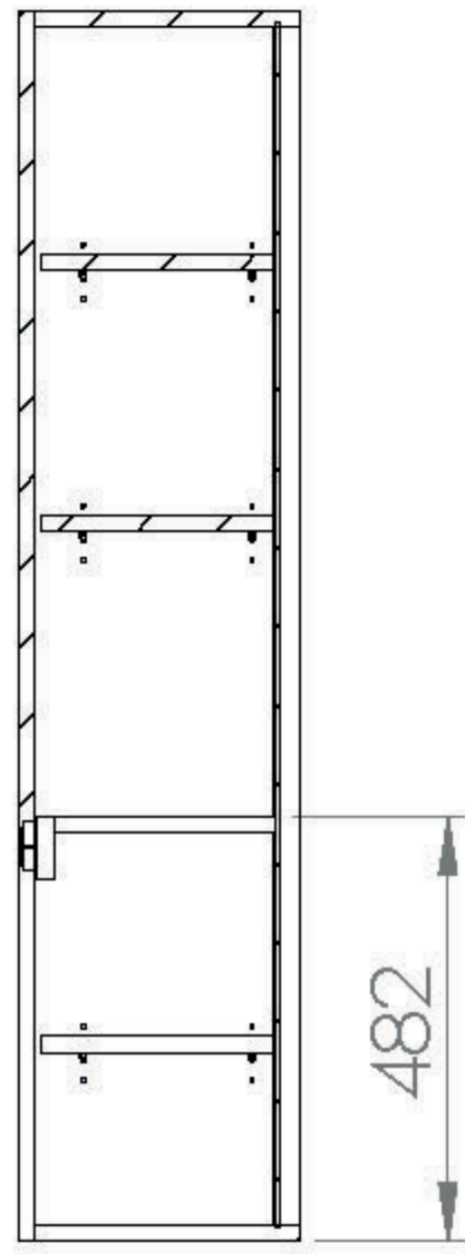

## INDIGO 35X140CM SIDE UNIT - GLOSS GREY

Product Code: 700505

## PRODUCT INFORMATION

Finish:	Gloss Grey
Height:	1396mm
Width:	350mm
Depth:	318mm
Material	MFC, MDF
Weight	26.3kg
Shelf Quantity	1x fixed wooden shelf 3x adjustable wooden shelves
Guarantee	5 years
Configuration	2 Door
Door Type	Soft close
Door Opening	Left hand

## DESCRIPTION

INDIGO 1-door side unit gloss grey 140 x 35cm - handleless

Dimensions - **350mm (w) x 320 mm (d) x 1400 mm (h)**

TECHNICAL DRAWING

Image not found or type unknown

Saneux reserves the right to alter the specifications and product range without prior notice. Dimensions are given as a guide only. Dimensions should not be used for surrounding furniture, fixtures and fittings until the product is on site.

<https://saneux.com/products/indigo-35x140cm-side-unit-gloss-grey>