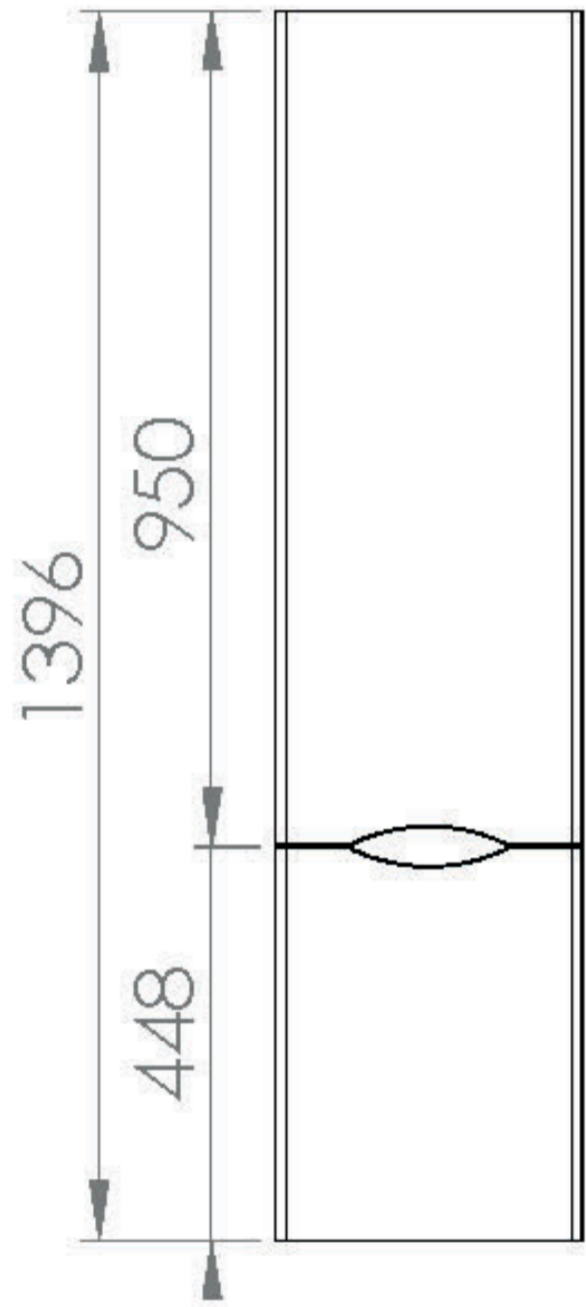

## INDIGO 35X140CM SIDE UNIT - GLOSS GREY

Product Code: 700505

## PRODUCT INFORMATION

Finish:	Gloss Grey
Height:	1396mm
Width:	350mm
Depth:	318mm
Material	MFC, MDF
Weight	26.3kg
Shelf Quantity	1x fixed wooden shelf 3x adjustable wooden shelves
Guarantee	5 years
Configuration	2 Door
Door Type	Soft close
Door Opening	Left hand

## DESCRIPTION

INDIGO 1-door side unit gloss grey 140 x 35cm - handleless

Dimensions - **350mm (w) x 320 mm (d) x 1400 mm (h)**

TECHNICAL DRAWING

Image not found or type unknown

Saneux reserves the right to alter the specifications and product range without prior notice. Dimensions are given as a guide only. Dimensions should not be used for surrounding furniture, fixtures and fittings until the product is on site.

<https://saneux.com/products/indigo-35x140cm-side-unit-gloss-grey>