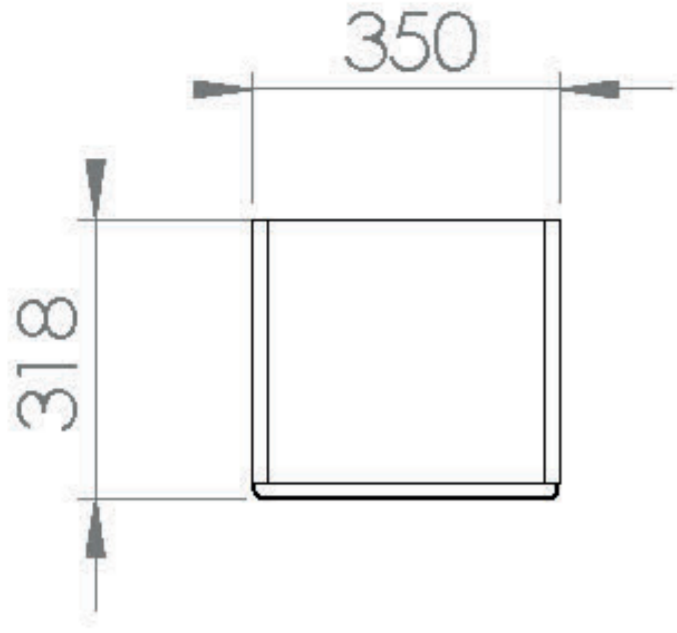

## PRODUCT INFORMATION

Finish:	Gloss Grey
Height:	1396mm
Width:	350mm
Depth:	318mm
Material	MFC, MDF
Weight	26.3kg
Shelf Quantity	1x fixed wooden shelf 3x adjustable wooden shelves
Guarantee	5 years
Configuration	2 Door
Door Type	Soft close
Door Opening	Left hand

## DESCRIPTION

INDIGO 1-door side unit gloss grey 140 x 35cm - handleless

Dimensions - **350mm (w) x 320 mm (d) x 1400 mm (h)**

TECHNICAL DRAWING

Image not found or type unknown

Saneux reserves the right to alter the specifications and product range without prior notice. Dimensions are given as a guide only. Dimensions should not be used for surrounding furniture, fixtures and fittings until the product is on site.

<https://saneux.com/products/indigo-35x140cm-side-unit-gloss-grey>