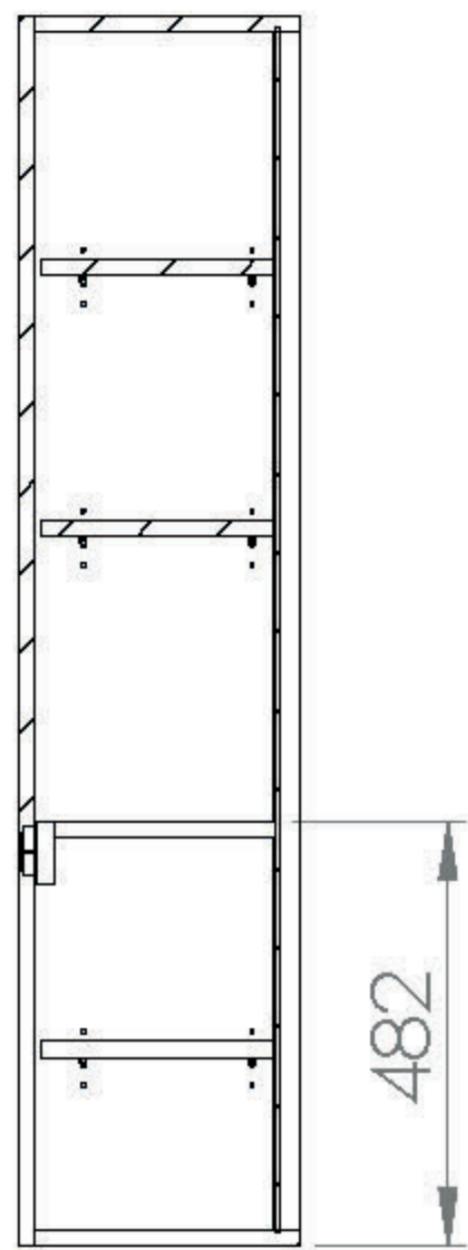

INDIGO 35X140CM SIDE UNIT - GLOSS GREY

Product Code: 700505

PRODUCT INFORMATION

Finish:	Gloss Grey
Height:	1396mm
Width:	350mm
Depth:	318mm
Material	MFC, MDF
Weight	26.3kg
Shelf Quantity	1x fixed wooden shelf 3x adjustable wooden shelves
Guarantee	5 years
Configuration	2 Door
Door Type	Soft close
Door Opening	Left hand

DESCRIPTION

INDIGO 1-door side unit gloss grey 140 x 35cm - handleless

Dimensions - **350mm (w) x 320 mm (d) x 1400 mm (h)**

TECHNICAL DRAWING

Image not found or type unknown

Saneux reserves the right to alter the specifications and product range without prior notice. Dimensions are given as a guide only. Dimensions should not be used for surrounding furniture, fixtures and fittings until the product is on site.

<https://saneux.com/products/indigo-35x140cm-side-unit-gloss-grey>