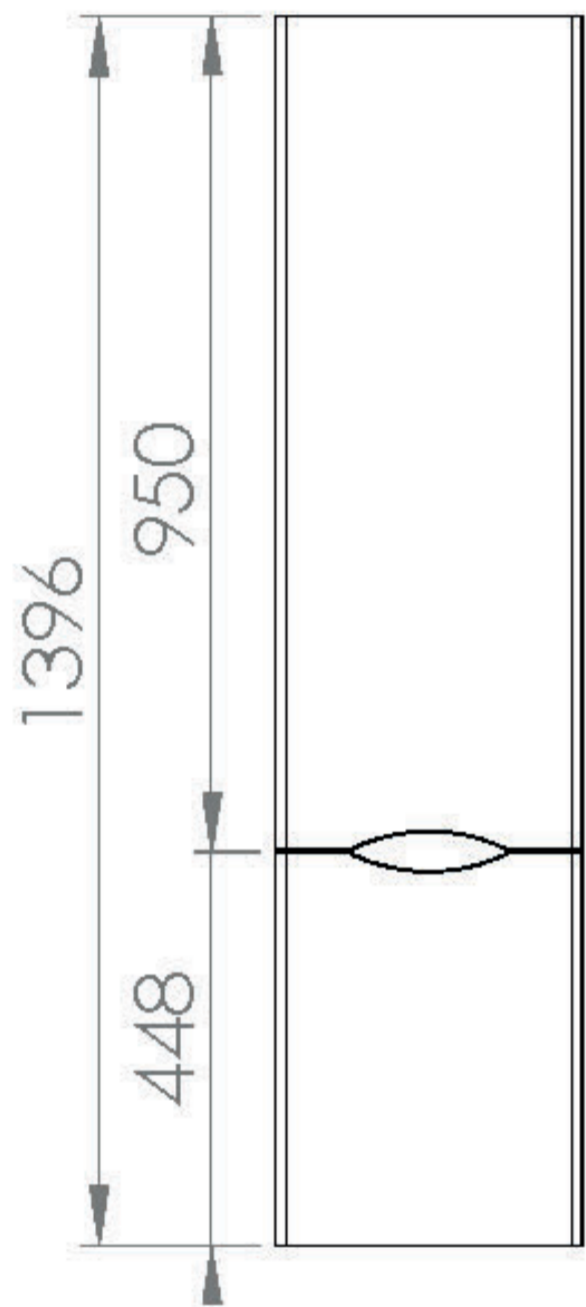

INDIGO 35X140CM SIDE UNIT - GLOSS GREY

Product Code: 700505

PRODUCT INFORMATION

Finish:	Gloss Grey
Height:	1396mm
Width:	350mm
Depth:	318mm
Material	MFC, MDF
Weight	26.3kg
Shelf Quantity	1x fixed wooden shelf 3x adjustable wooden shelves
Guarantee	5 years
Configuration	2 Door
Door Type	Soft close
Door Opening	Left hand

DESCRIPTION

INDIGO 1-door side unit gloss grey 140 x 35cm - handleless

Dimensions - **350mm (w) x 320 mm (d) x 1400 mm (h)**

TECHNICAL DRAWING

Image not found or type unknown

Saneux reserves the right to alter the specifications and product range without prior notice. Dimensions are given as a guide only. Dimensions should not be used for surrounding furniture, fixtures and fittings until the product is on site.

<https://saneux.com/products/indigo-35x140cm-side-unit-gloss-grey>