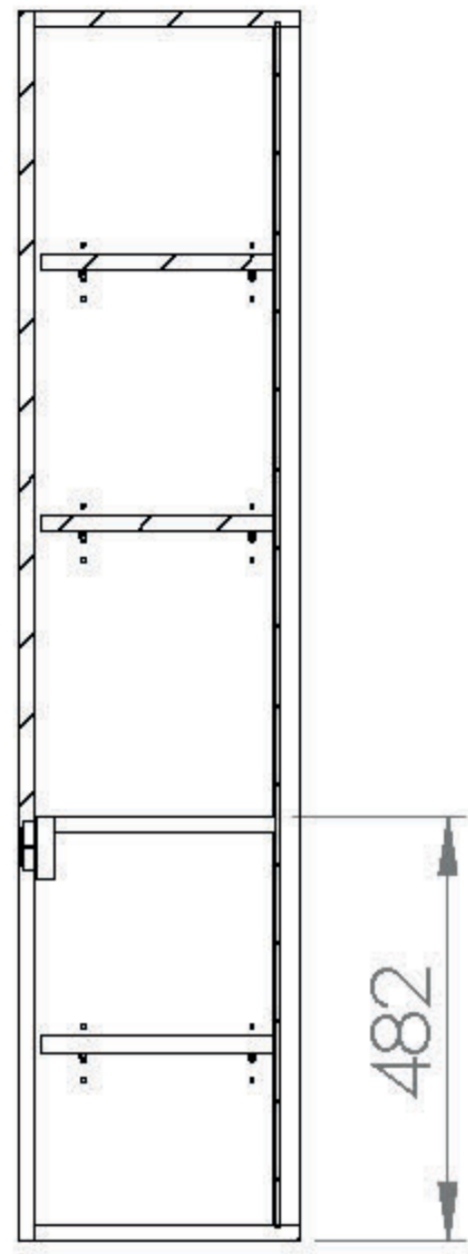

INDIGO 35X140CM SIDE UNIT - GLOSS GREY

Product Code: 700505

PRODUCT INFORMATION

Finish:	Gloss Grey
Height:	1396mm
Width:	350mm
Depth:	318mm
Material	MFC, MDF
Weight	26.3kg
Shelf Quantity	1x fixed wooden shelf 3x adjustable wooden shelves
Guarantee	5 years
Configuration	2 Door
Door Type	Soft close
Door Opening	Left hand

DESCRIPTION

INDIGO 1-door side unit gloss grey 140 x 35cm - handleless

Dimensions - **350mm (w) x 320 mm (d) x 1400 mm (h)**

TECHNICAL DRAWING

Image not found or type unknown

Saneux reserves the right to alter the specifications and product range without prior notice. Dimensions are given as a guide only. Dimensions should not be used for surrounding furniture, fixtures and fittings until the product is on site.

<https://saneux.com/products/indigo-35x140cm-side-unit-gloss-grey>