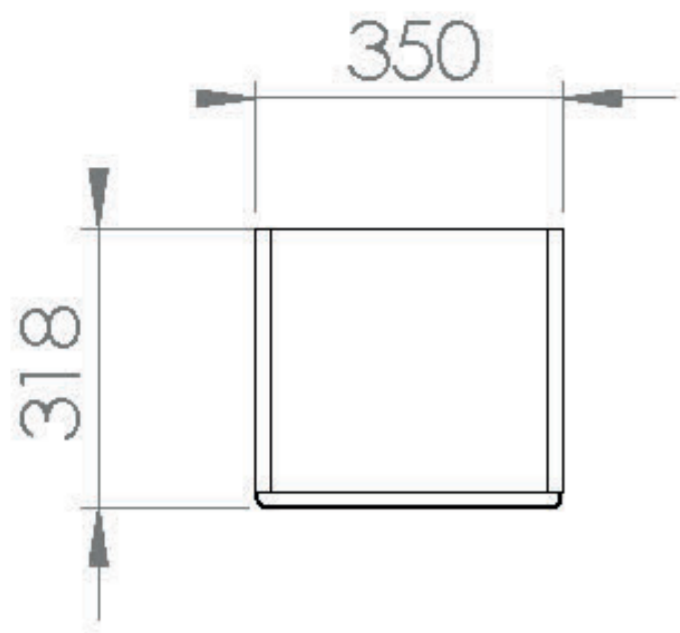

INDIGO 35X140CM SIDE UNIT - GLOSS GREY

Product Code: 700505

PRODUCT INFORMATION

Finish:	Gloss Grey
Height:	1396mm
Width:	350mm
Depth:	318mm
Material	MFC, MDF
Weight	26.3kg
Shelf Quantity	1x fixed wooden shelf 3x adjustable wooden shelves
Guarantee	5 years
Configuration	2 Door
Door Type	Soft close
Door Opening	Left hand

DESCRIPTION

INDIGO 1-door side unit gloss grey 140 x 35cm - handleless

Dimensions - **350mm (w) x 320 mm (d) x 1400 mm (h)**

TECHNICAL DRAWING

Image not found or type unknown

Saneux reserves the right to alter the specifications and product range without prior notice. Dimensions are given as a guide only. Dimensions should not be used for surrounding furniture, fixtures and fittings until the product is on site.

<https://saneux.com/products/indigo-35x140cm-side-unit-gloss-grey>