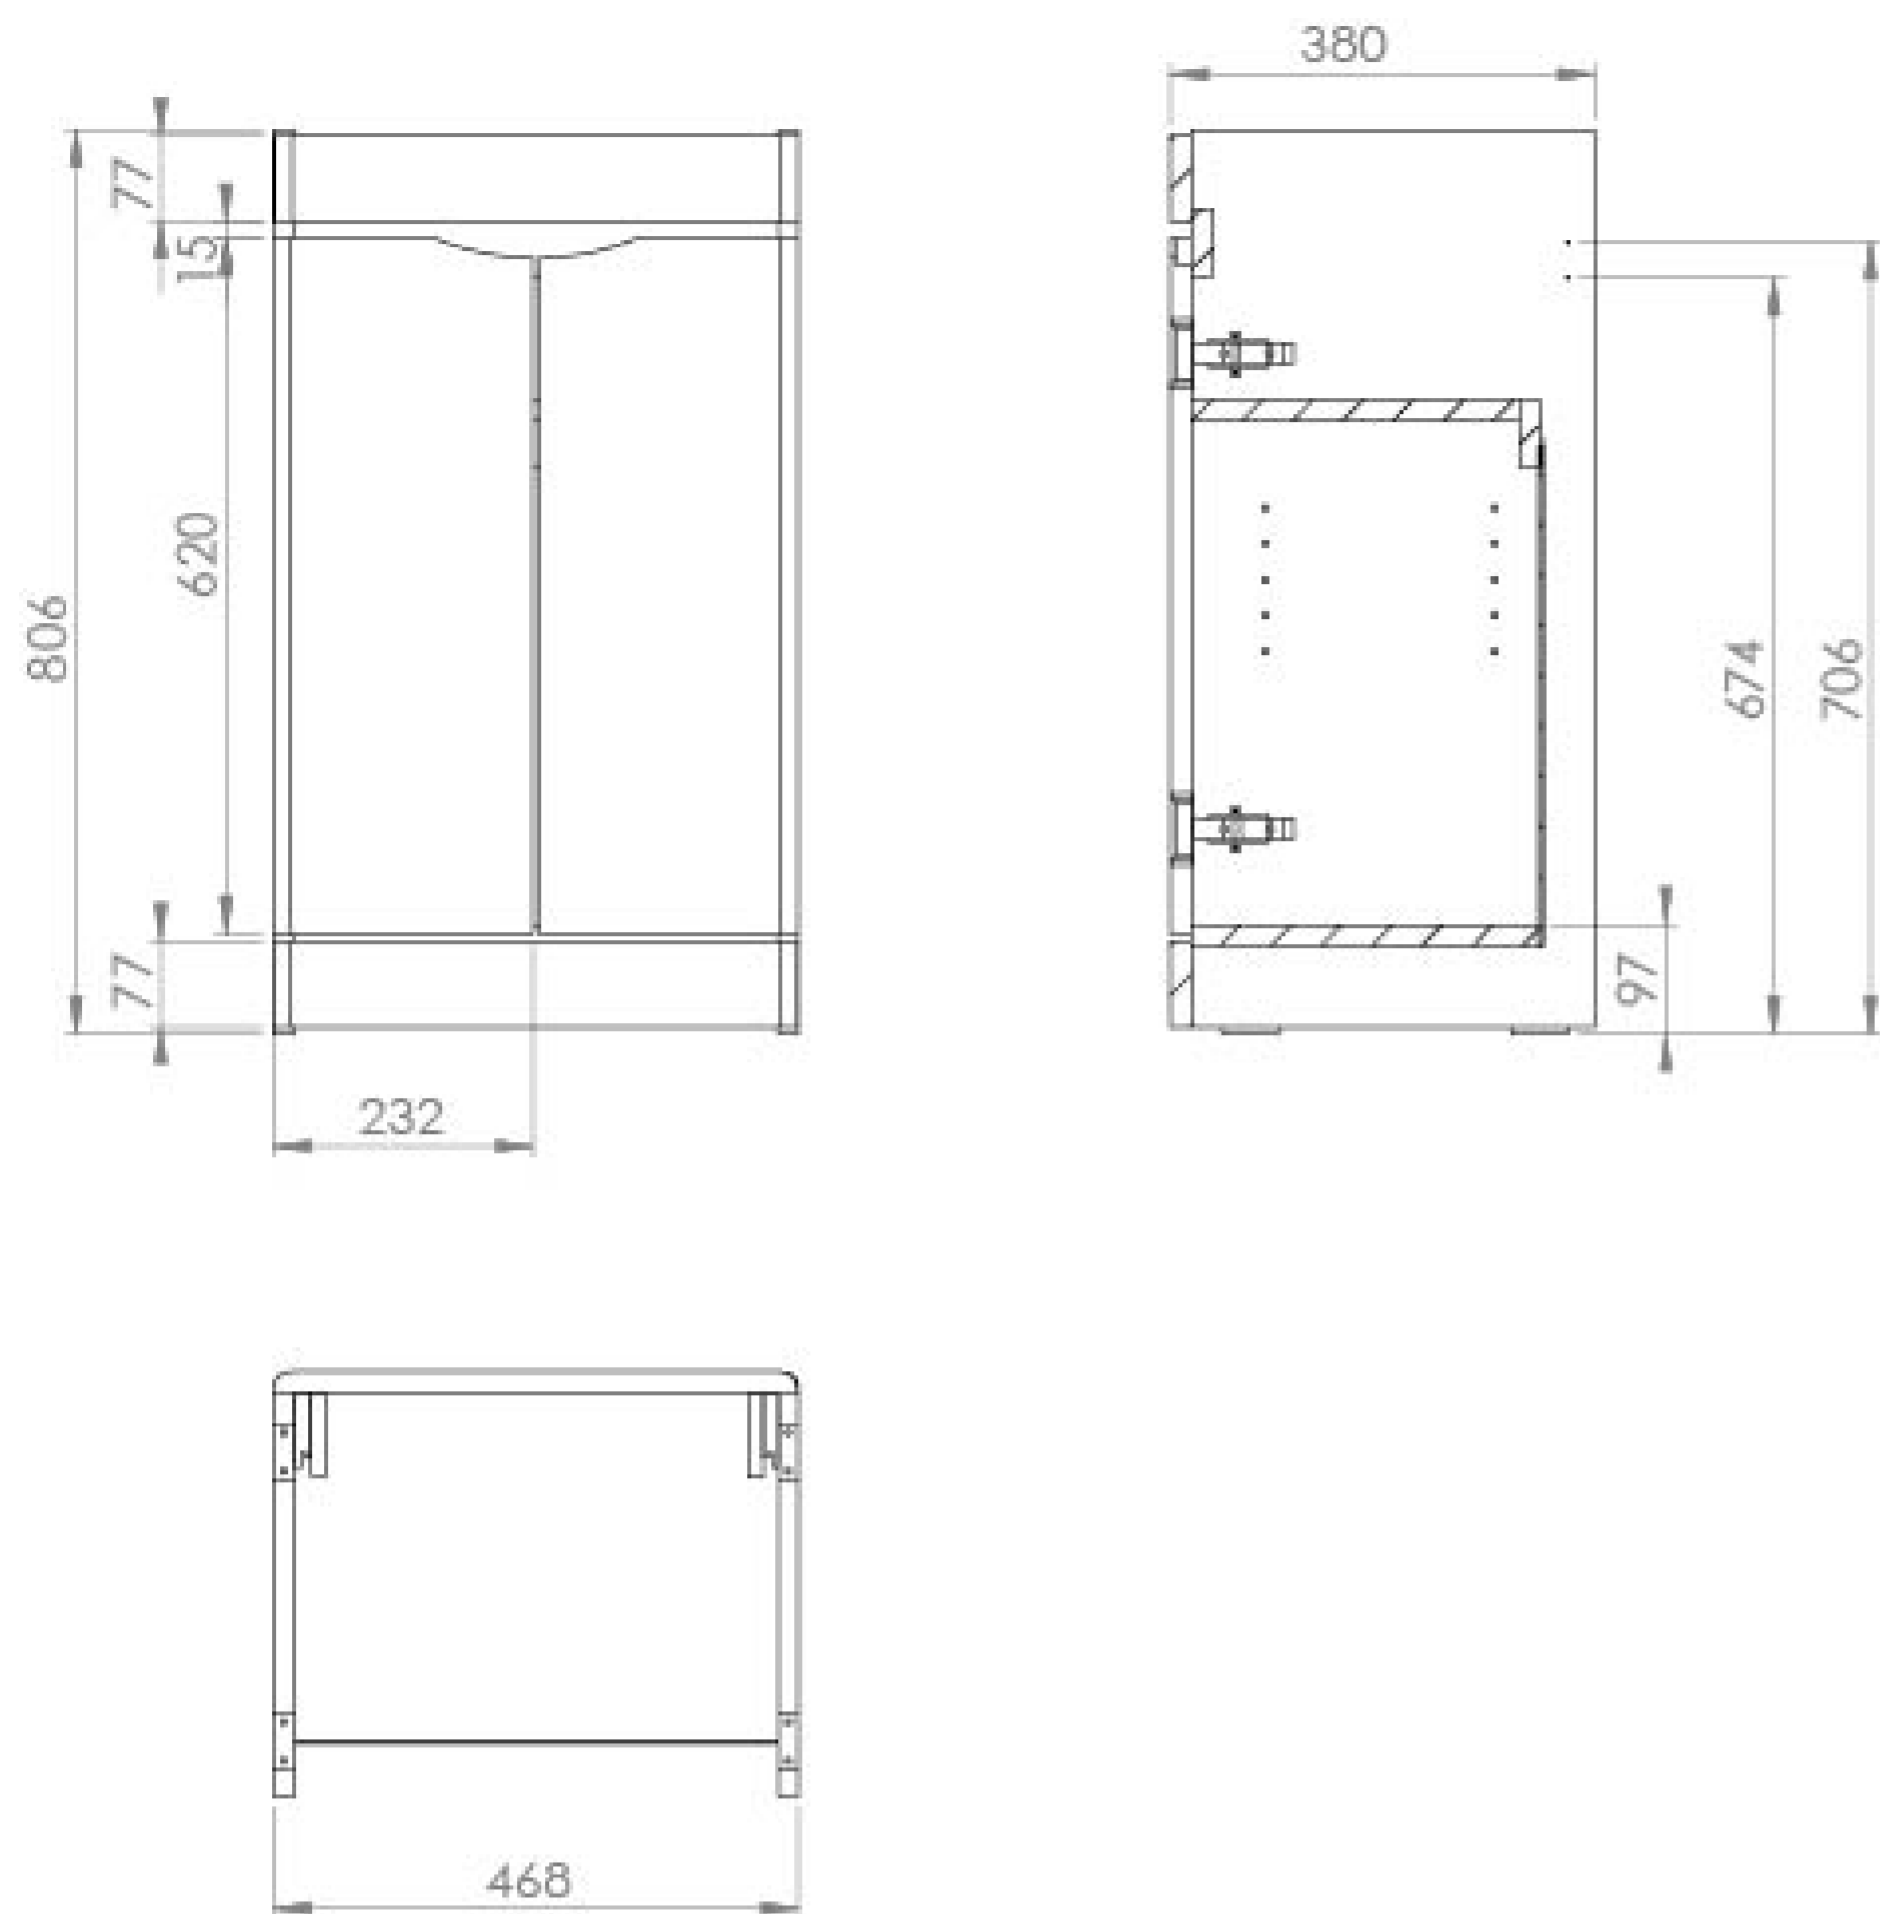

TECHNICAL DRAWING

Saneux reserves the right to alter the specifications and product range without prior notice. Dimensions are given as a guide only. Dimensions should not be used for surrounding furniture, fixtures and fittings until the product is on site.

<https://saneux.com/products/indigo-50cm-2-door-floor-standing-unit-gloss-grey>