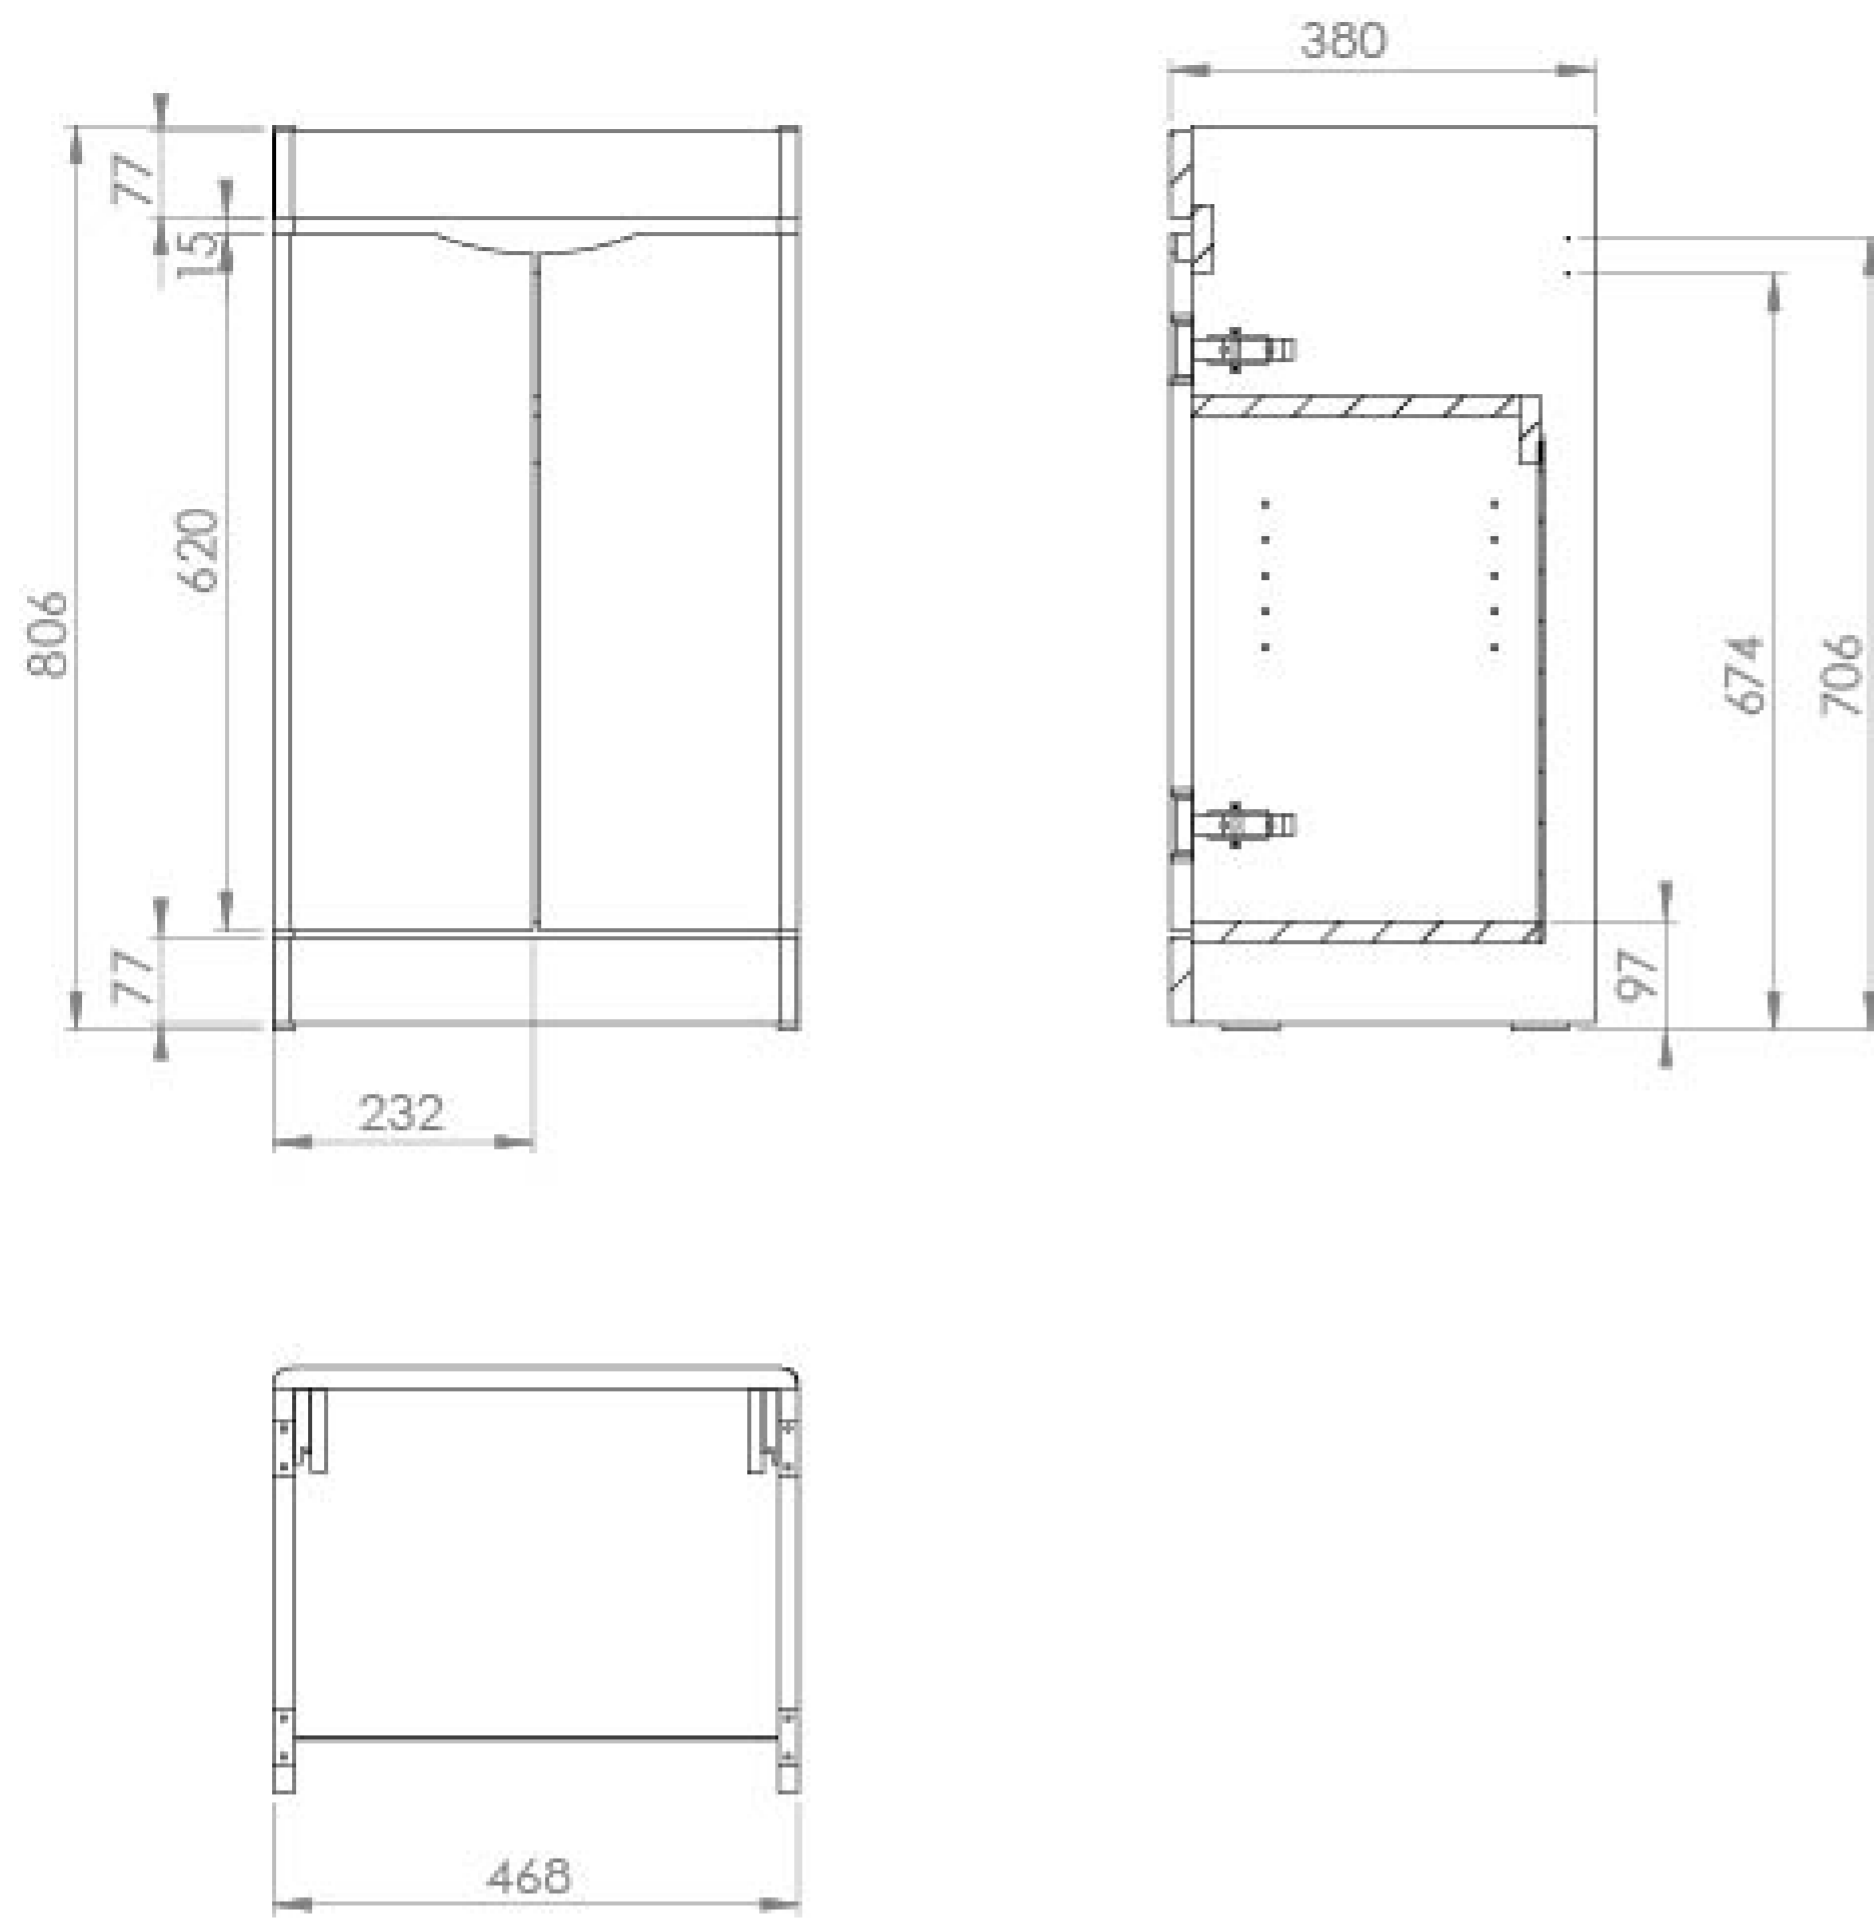

TECHNICAL DRAWING

Saneux reserves the right to alter the specifications and product range without prior notice. Dimensions are given as a guide only. Dimensions should not be used for surrounding furniture, fixtures and fittings until the product is on site.

<https://saneux.com/products/indigo-50cm-2-door-floor-standing-unit-gloss-grey>