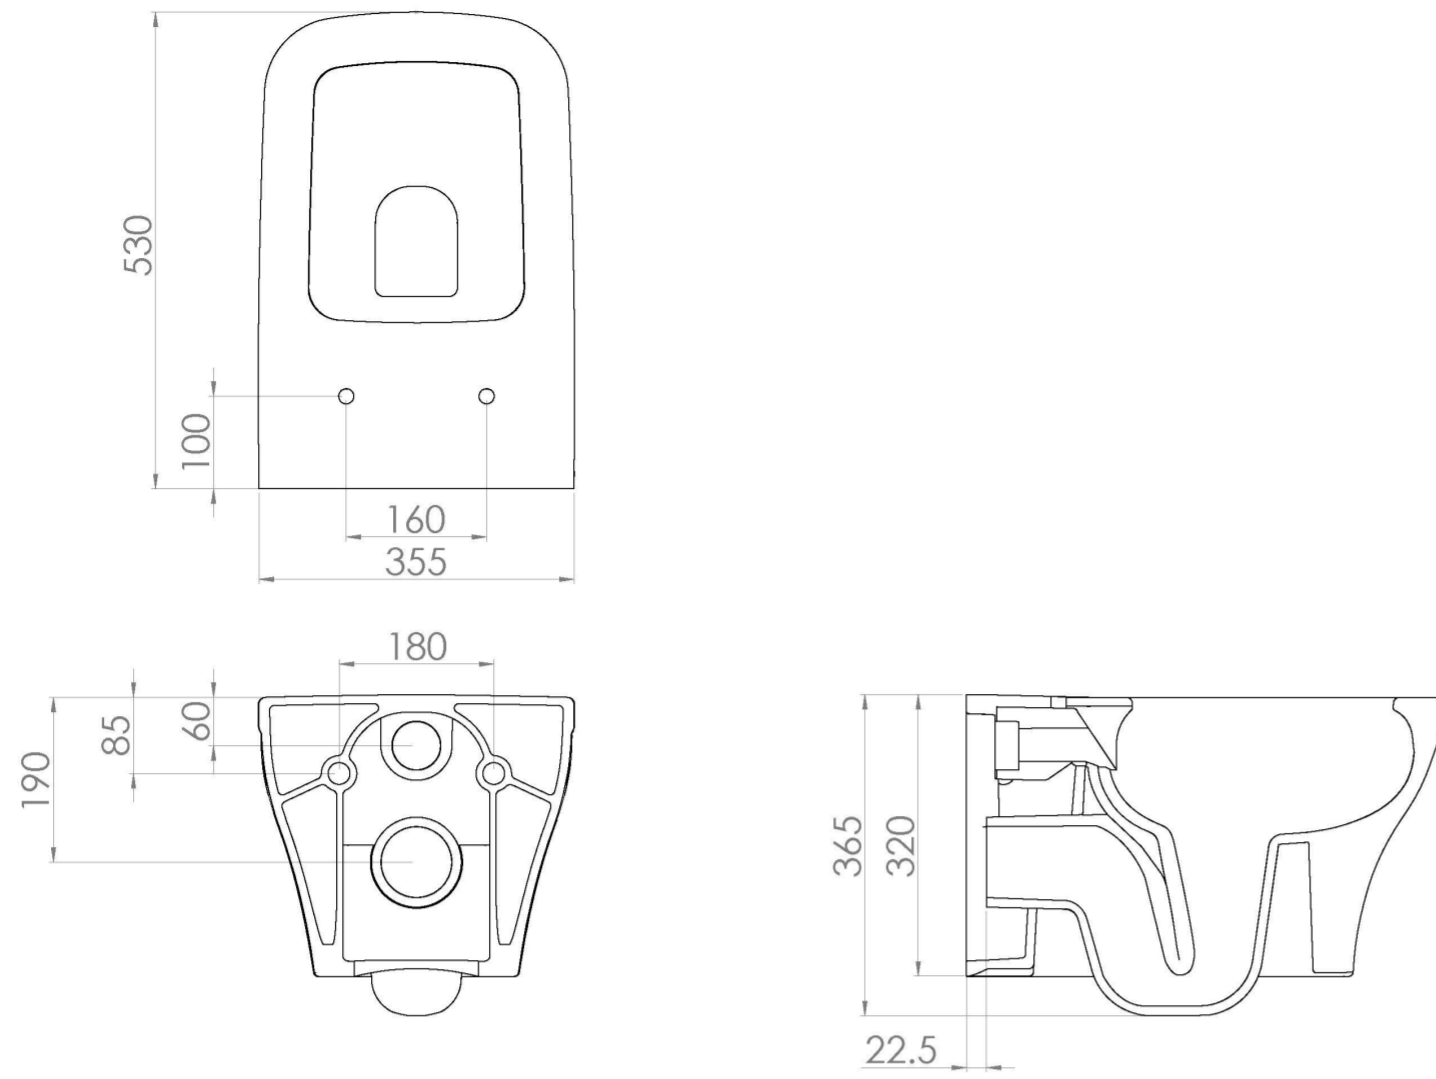

TECHNICAL DRAWING

Saneux reserves the right to alter the specifications and product range without prior notice. Dimensions are given as a guide only. Dimensions should not be used for surrounding furniture, fixtures and fittings until the product is on site.

<https://saneux.com/products/indigo-wall-hung-wc-pan-rimless>