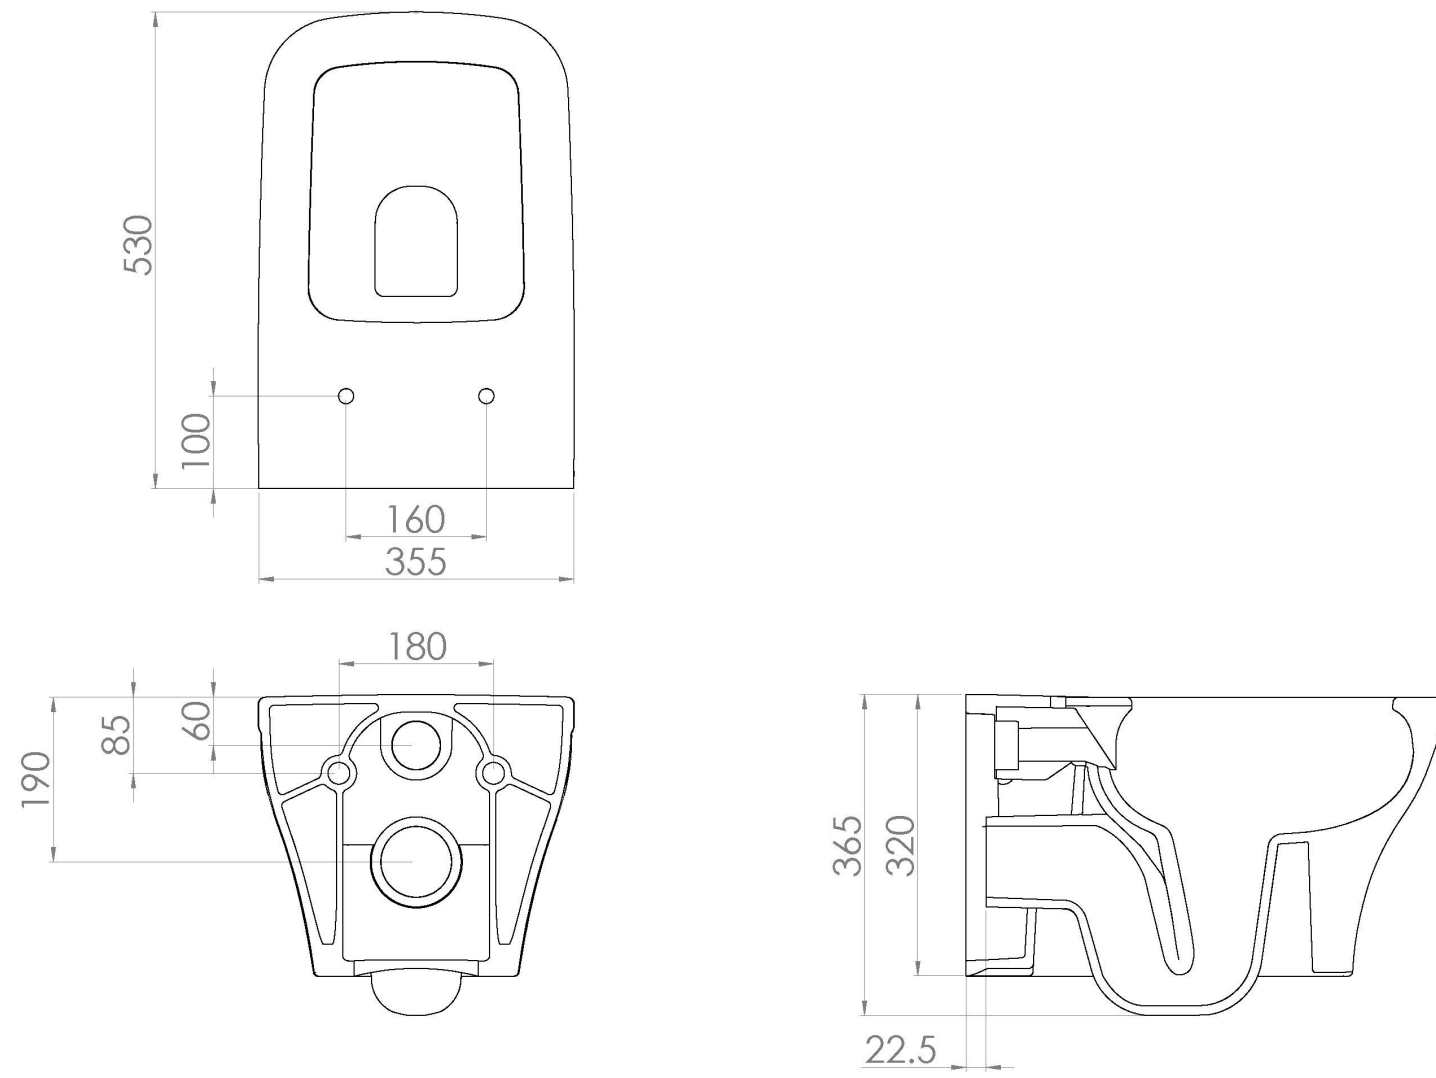

TECHNICAL DRAWING

Saneux reserves the right to alter the specifications and product range without prior notice. Dimensions are given as a guide only. Dimensions should not be used for surrounding furniture, fixtures and fittings until the product is on site.

<https://saneux.com/products/indigo-wall-hung-wc-pan-rimless>