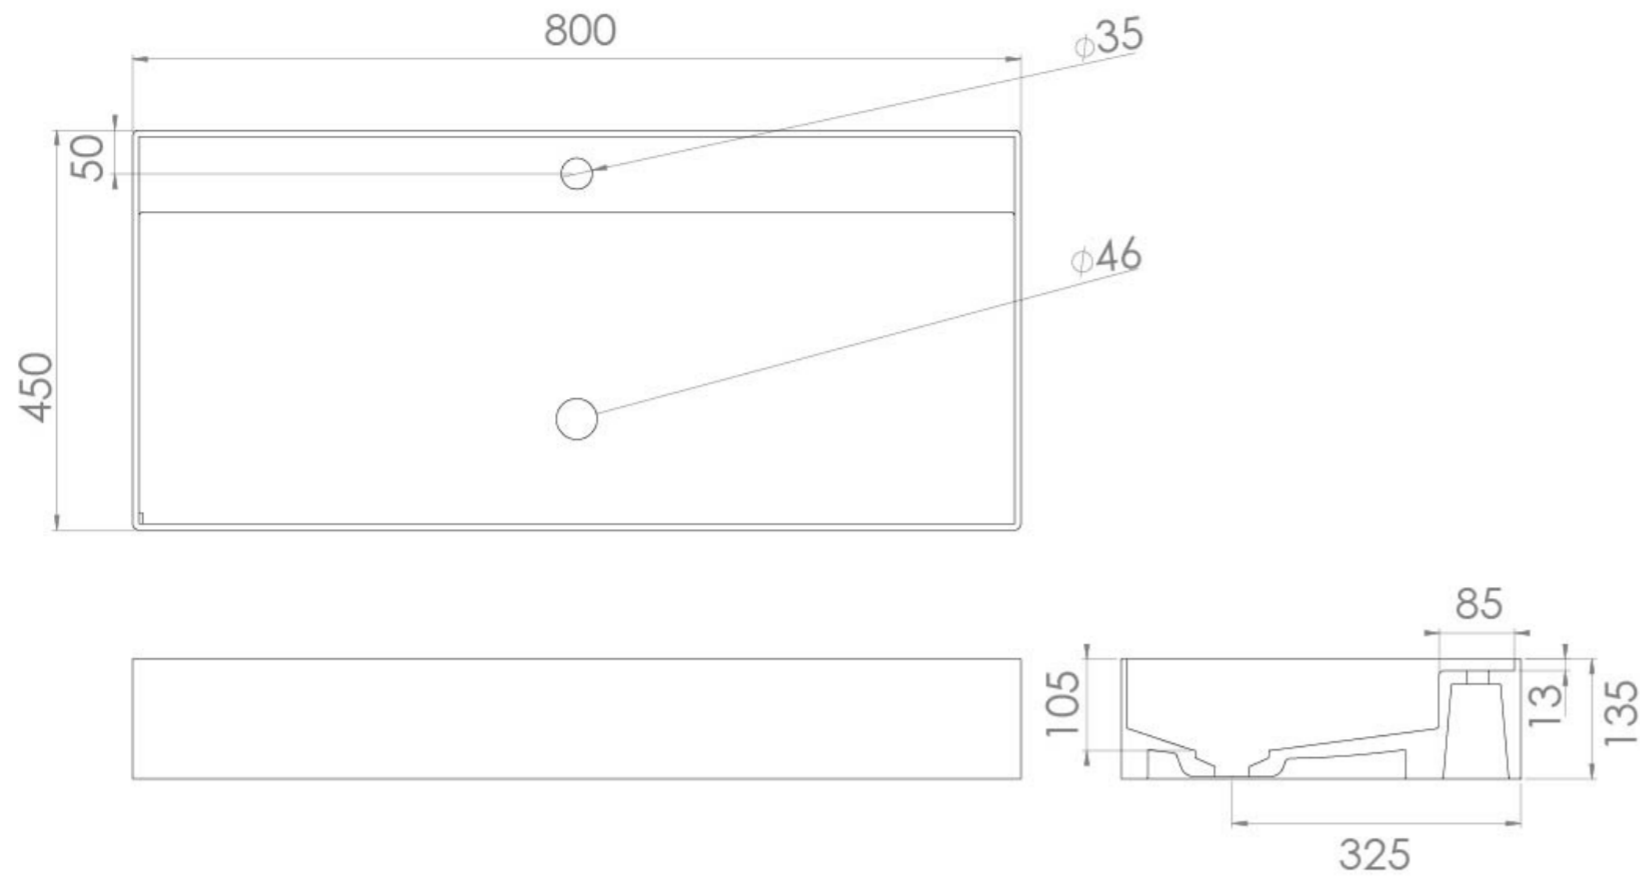

ICON 100X45CM COUNTERTOP WASHBASIN 1TH - GLOSS WHITE

Product Code: 84113

PRODUCT INFORMATION

Finish:	Gloss White
Height:	135mm
Width:	1000mm
Depth:	450mm
Material	Ceramic
Weight	27kg
Tap Holes	1 Tap Hole
Tap Hole Position	Centre
Recommended Waste Required	Unslotted waste
Furniture Required For Installation?	Yes
Guarantee	Lifetime
Extra Tap Hole Options	N/A

DESCRIPTION

ICON 100 x 45 washbasin 1 TH

TECHNICAL DRAWING

Saneux reserves the right to alter the specifications and product range without prior notice. Dimensions are given as a guide only. Dimensions should not be used for surrounding furniture, fixtures and fittings until the product is on site.

<https://saneux.com/products/icon-100x45cm-countertop-washbasin-1th-gloss-white>