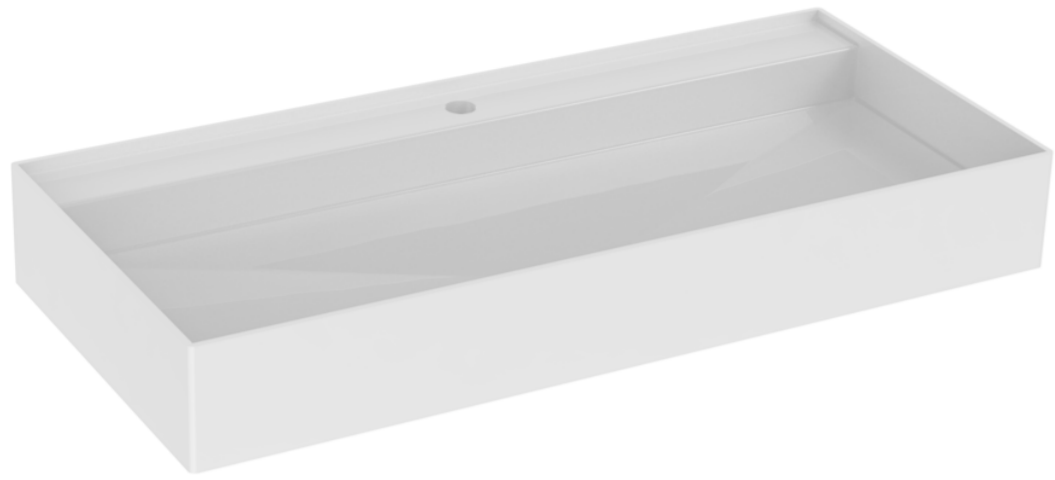

ICON 100X45CM COUNTERTOP WASHBASIN 1TH - GLOSS WHITE

Product Code: 84113

PRODUCT INFORMATION

Finish:	Gloss White
Height:	135mm
Width:	1000mm
Depth:	450mm
Material	Ceramic
Weight	27kg
Tap Holes	1 Tap Hole
Tap Hole Position	Centre
Recommended Waste Required	Unslotted waste
Furniture Required For Installation?	Yes
Guarantee	Lifetime
Extra Tap Hole Options	N/A

DESCRIPTION

ICON 100 x 45 washbasin 1 TH

TECHNICAL DRAWING

Saneux reserves the right to alter the specifications and product range without prior notice. Dimensions are given as a guide only. Dimensions should not be used for surrounding furniture, fixtures and fittings until the product is on site.

<https://saneux.com/products/icon-100x45cm-countertop-washbasin-1th-gloss-white>