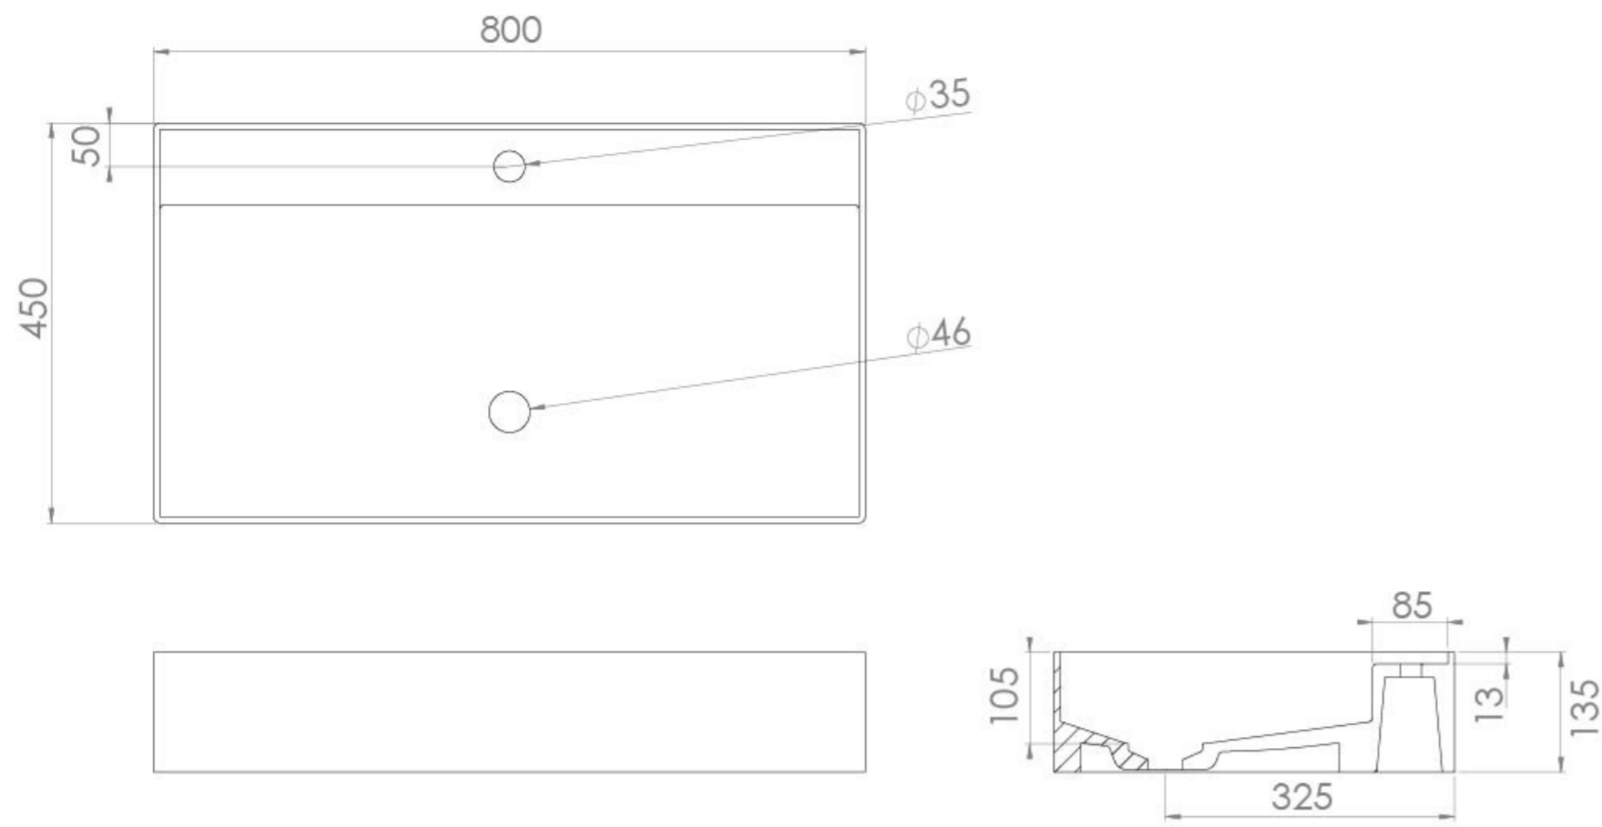

TECHNICAL DRAWING

Saneux reserves the right to alter the specifications and product range without prior notice. Dimensions are given as a guide only. Dimensions should not be used for surrounding furniture, fixtures and fittings until the product is on site.

<https://saneux.com/products/icon-80x45cm-wall-mounted-washbasin-1th-gloss-white>