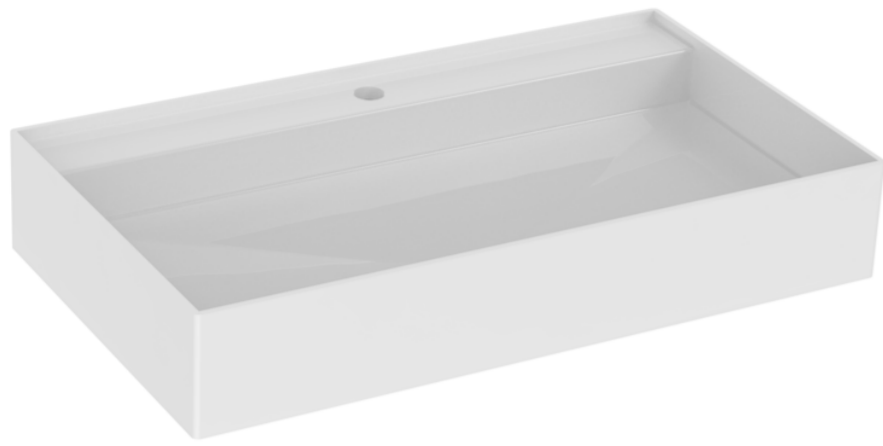

# ICON 80X45CM WALL MOUNTED WASHBASIN 1TH - GLOSS WHITE

**Product Code:** 84112W

---

## PRODUCT INFORMATION

<b>Finish:</b>	Gloss White
<b>Height:</b>	135mm
<b>Width:</b>	800mm
<b>Depth:</b>	450mm
<b>Material</b>	Ceramic
<b>Tap Holes</b>	1 Tap Hole
<b>Tap Hole Position</b>	Centre
<b>Recommended Waste Required</b>	Unslotted waste
<b>Furniture Required For Installation?</b>	No
<b>Guarantee</b>	Lifetime
<b>Extra Tap Hole Options</b>	N/A

## DESCRIPTION

The ICON 80cm wall-mounted washbasin is a great option if space is limited. With suitable ledges for additional storage of toiletries, the sleek yet simple basin is a great solution for utilising the space you have. Use with our selection of chrome and matte black taps, bottle traps and accessories in our COS, TOOGA and FUJI ranges. \*Please note that the coloured ICON basins have a 6-8 week lead time

<https://saneux.com/products/icon-80x45cm-wall-mounted-washbasin-1th-gloss-white>