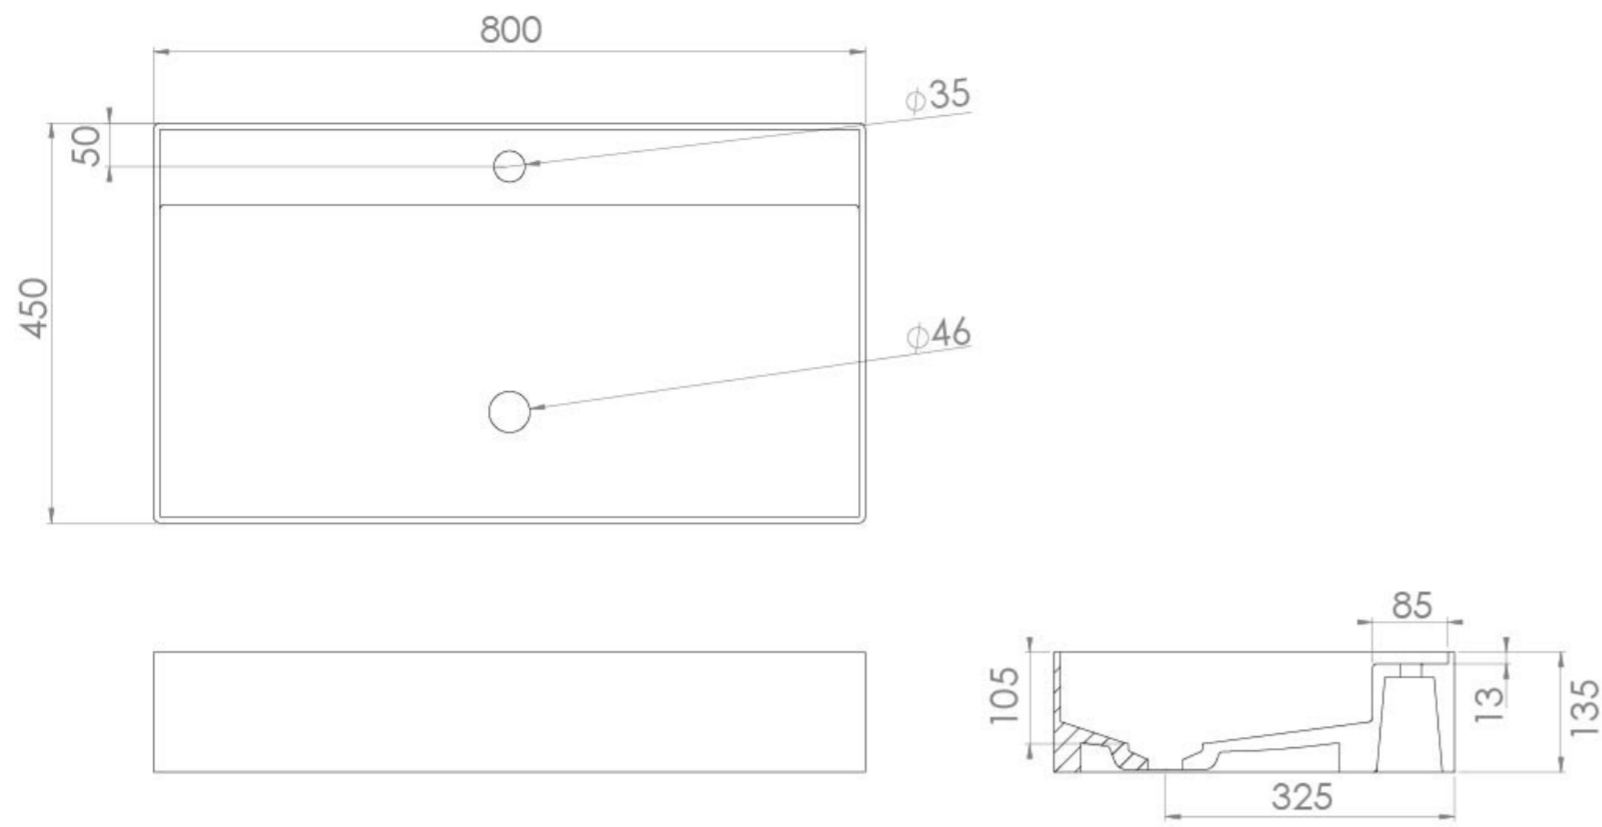

TECHNICAL DRAWING

Saneux reserves the right to alter the specifications and product range without prior notice. Dimensions are given as a guide only. Dimensions should not be used for surrounding furniture, fixtures and fittings until the product is on site.

<https://saneux.com/products/icon-80x45cm-countertop-washbasin-1th-gloss-white>