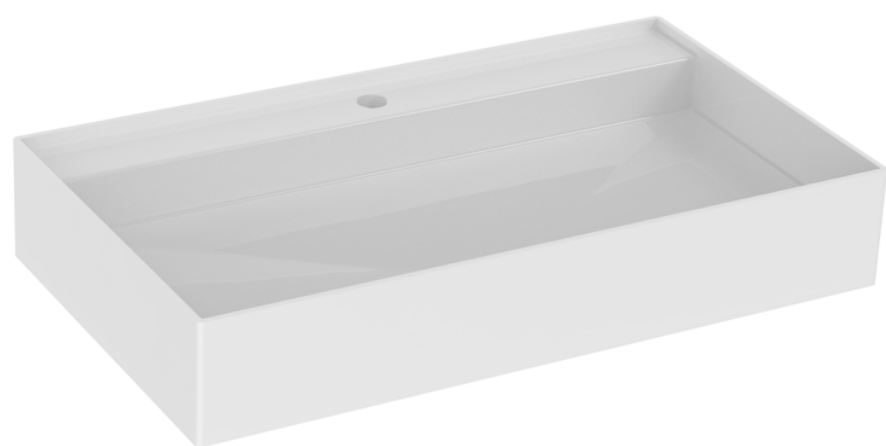

ICON 80X45CM COUNTERTOP WASHBASIN 1TH - GLOSS WHITE

Product Code: 84112

PRODUCT INFORMATION

Finish:	Gloss White
Height:	135mm
Width:	800mm
Depth:	450mm
Material	Ceramic
Weight	22kg
Tap Holes	1 Tap Hole
Tap Hole Position	Centre
Recommended Waste Required	Unslotted waste
Furniture Required For Installation?	Yes
Guarantee	Lifetime
Extra Tap Hole Options	N/A

DESCRIPTION

ICON 80 x 45 washbasin 1 TH

TECHNICAL DRAWING

Saneux reserves the right to alter the specifications and product range without prior notice. Dimensions are given as a guide only. Dimensions should not be used for surrounding furniture, fixtures and fittings until the product is on site.

<https://saneux.com/products/icon-80x45cm-countertop-washbasin-1th-gloss-white>