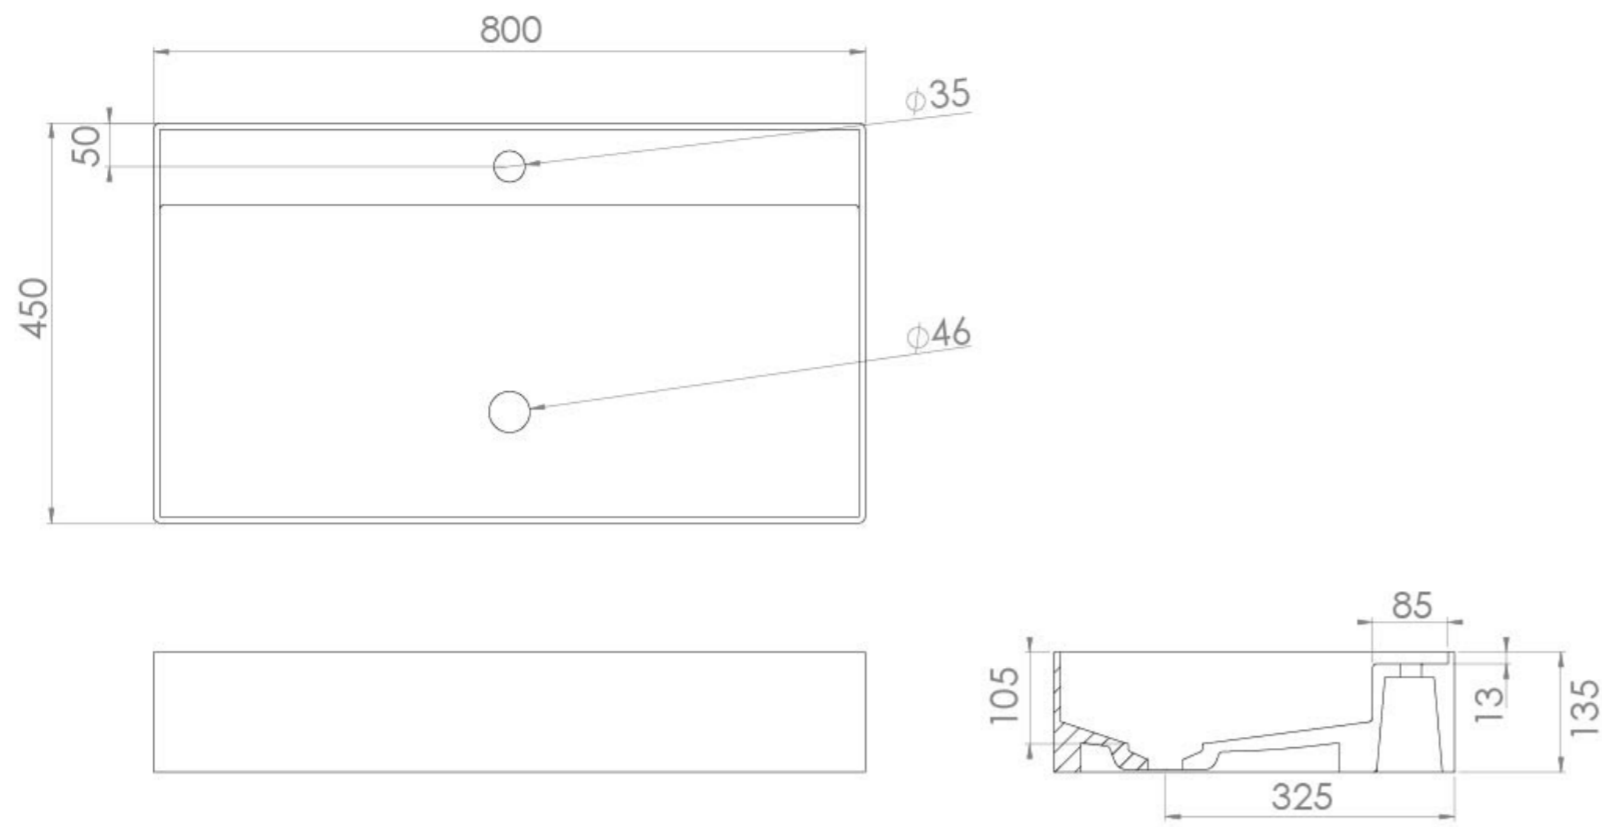

ICON 80X45CM COUNTERTOP WASHBASIN 1TH - GLOSS WHITE

Product Code: 84112

PRODUCT INFORMATION

| | |
|---|-----------------|
| Finish: | Gloss White |
| Height: | 135mm |
| Width: | 800mm |
| Depth: | 450mm |
| Material | Ceramic |
| Weight | 22kg |
| Tap Holes | 1 Tap Hole |
| Tap Hole Position | Centre |
| Recommended Waste Required | Unslotted waste |
| Furniture Required For Installation? | Yes |
| Guarantee | Lifetime |
| Extra Tap Hole Options | N/A |

DESCRIPTION

ICON 80 x 45 washbasin 1 TH

TECHNICAL DRAWING

Saneux reserves the right to alter the specifications and product range without prior notice. Dimensions are given as a guide only. Dimensions should not be used for surrounding furniture, fixtures and fittings until the product is on site.

<https://saneux.com/products/icon-80x45cm-countertop-washbasin-1th-gloss-white>