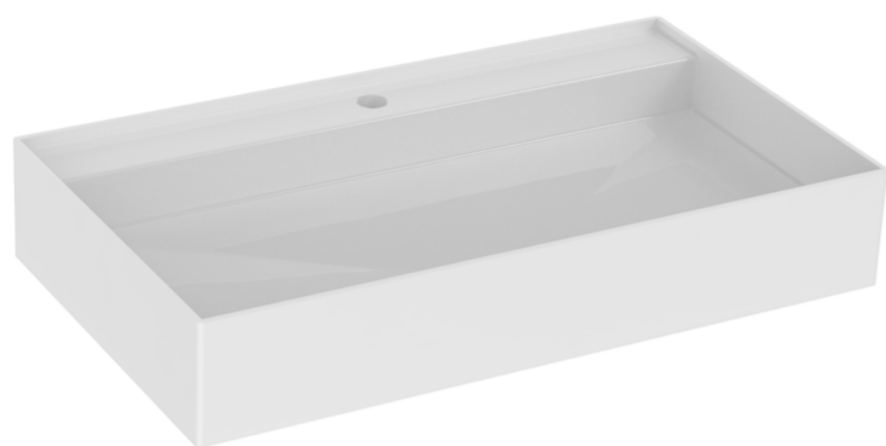

ICON 80X45CM COUNTERTOP WASHBASIN 1TH - GLOSS WHITE

Product Code: 84112

PRODUCT INFORMATION

| | |
|---|-----------------|
| Finish: | Gloss White |
| Height: | 135mm |
| Width: | 800mm |
| Depth: | 450mm |
| Material | Ceramic |
| Weight | 22kg |
| Tap Holes | 1 Tap Hole |
| Tap Hole Position | Centre |
| Recommended Waste Required | Unslotted waste |
| Furniture Required For Installation? | Yes |
| Guarantee | Lifetime |
| Extra Tap Hole Options | N/A |

DESCRIPTION

ICON 80 x 45 washbasin 1 TH

TECHNICAL DRAWING

Saneux reserves the right to alter the specifications and product range without prior notice. Dimensions are given as a guide only. Dimensions should not be used for surrounding furniture, fixtures and fittings until the product is on site.

<https://saneux.com/products/icon-80x45cm-countertop-washbasin-1th-gloss-white>