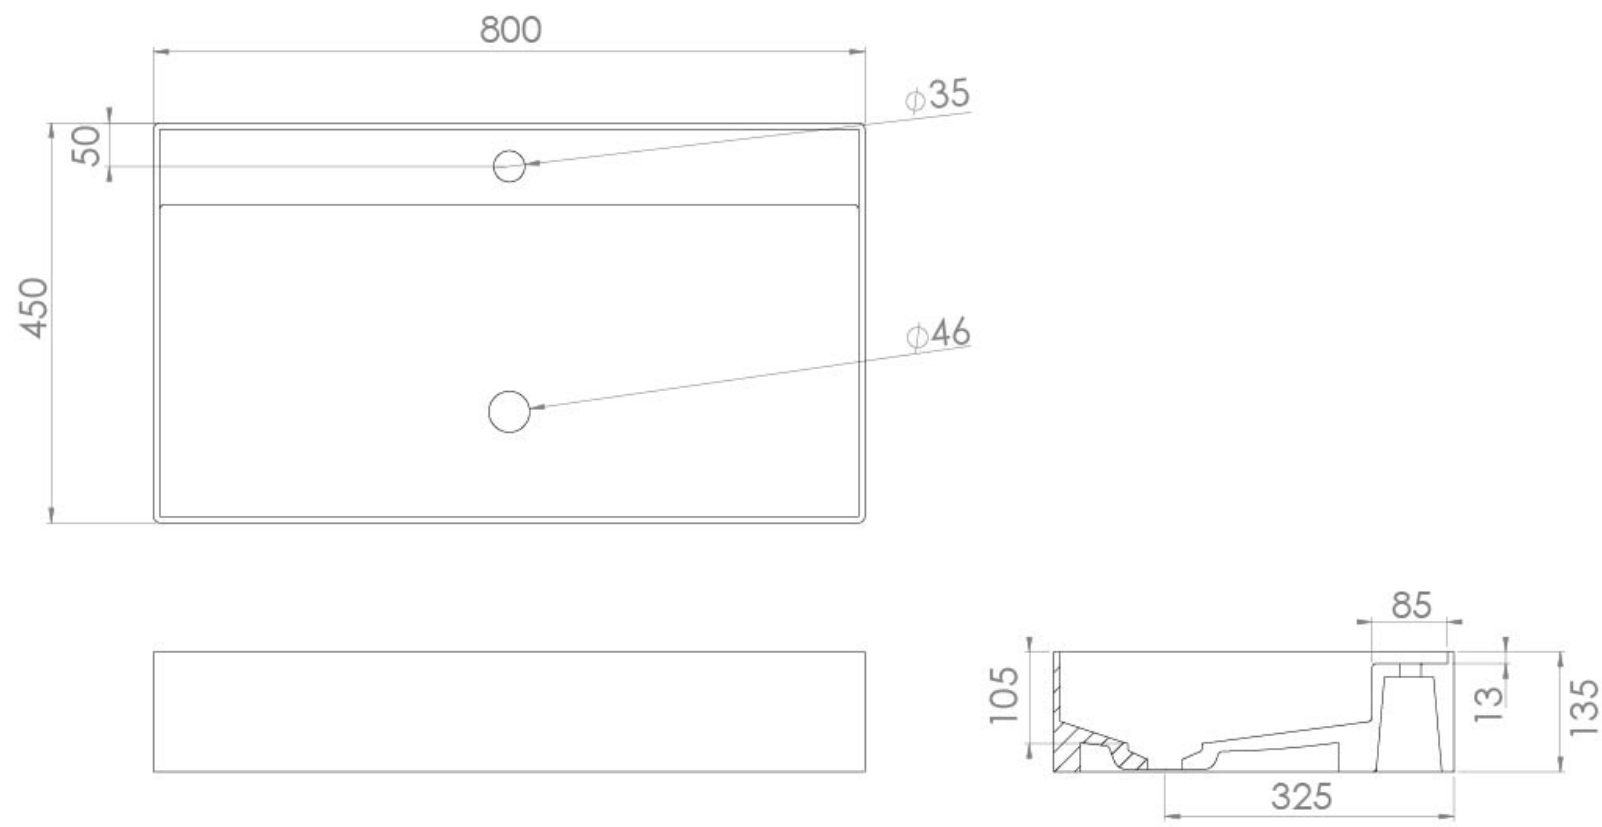

ICON 80X45CM COUNTERTOP WASHBASIN 1TH - GLOSS WHITE

Product Code: 84112

PRODUCT INFORMATION

Finish:	Gloss White
Height:	135mm
Width:	800mm
Depth:	450mm
Material	Ceramic
Weight	22kg
Tap Holes	1 Tap Hole
Tap Hole Position	Centre
Recommended Waste Required	Unslotted waste
Furniture Required For Installation?	Yes
Guarantee	Lifetime
Extra Tap Hole Options	N/A

DESCRIPTION

ICON 80 x 45 washbasin 1 TH

TECHNICAL DRAWING

Saneux reserves the right to alter the specifications and product range without prior notice. Dimensions are given as a guide only. Dimensions should not be used for surrounding furniture, fixtures and fittings until the product is on site.

<https://saneux.com/products/icon-80x45cm-countertop-washbasin-1th-gloss-white>