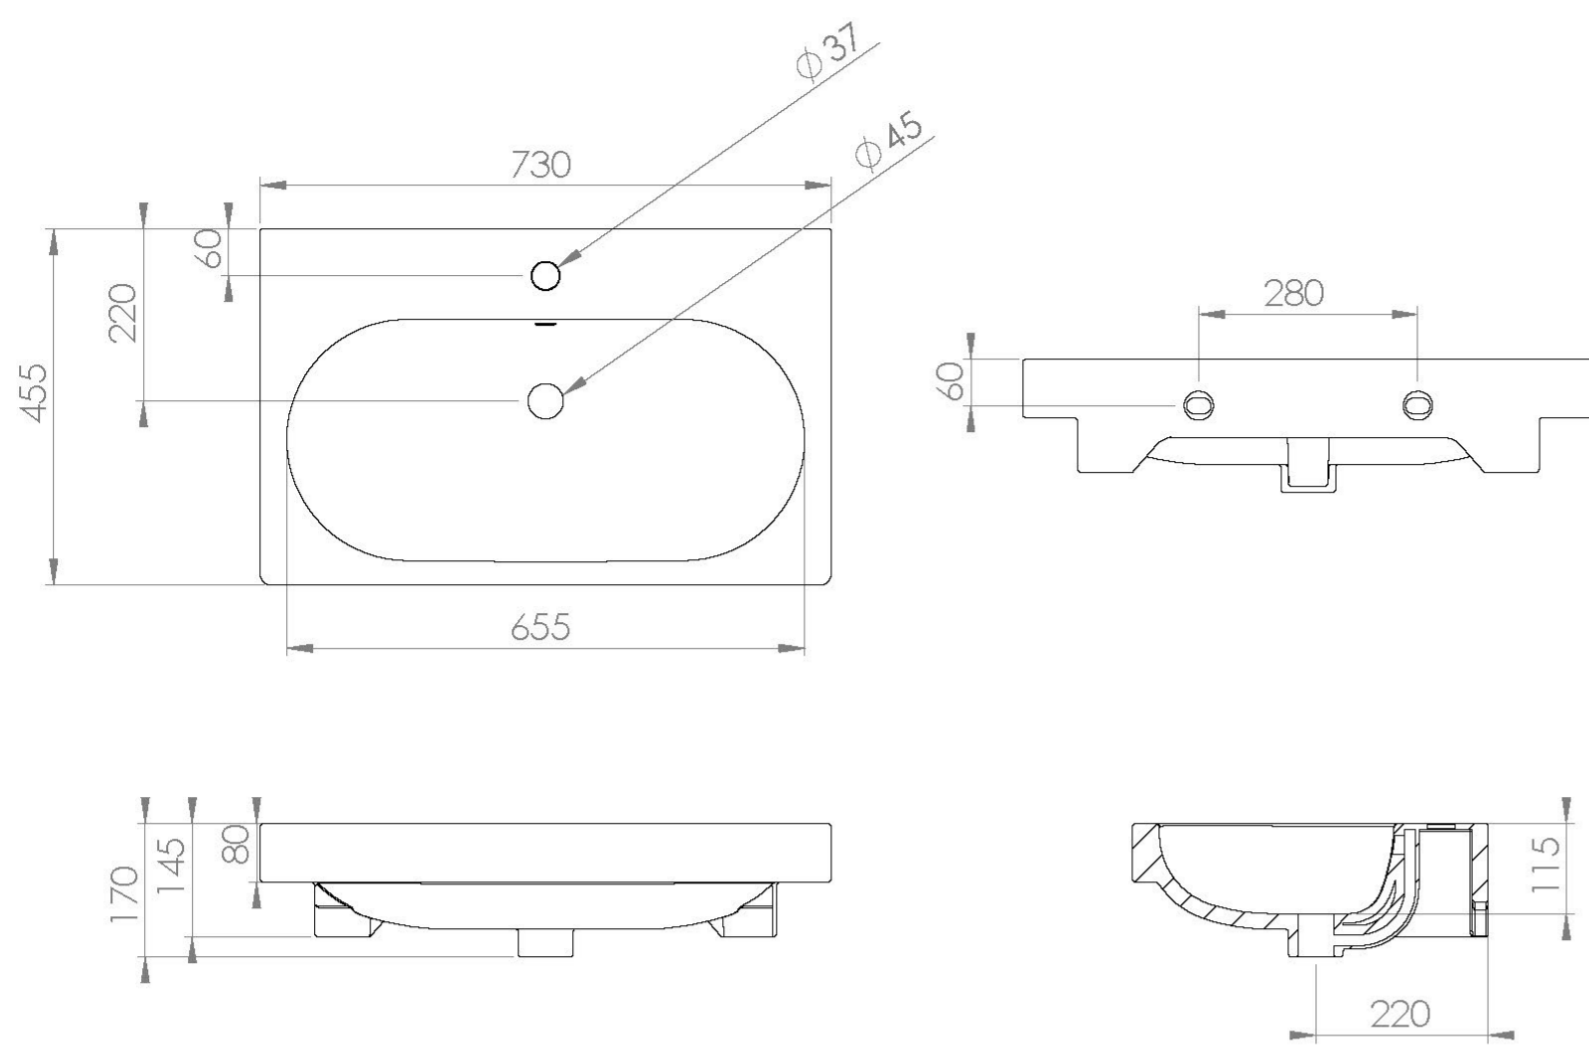

AUSTEN 73X45CM WASHBASIN 1TH

Product Code: 50011

PRODUCT INFORMATION

| | |
|---|------------------|
| Finish: | Gloss White |
| Height: | 170mm |
| Width: | 730mm |
| Depth: | 455mm |
| Material | Ceramic |
| Weight | 20.8kg |
| Overflow(s) | Yes |
| Overflow Position | Centre |
| Overflow Diameter | 20mm |
| Compatible Overflows | OC01, OC02, OC03 |
| Tap Holes | 1 Tap Hole |
| Tap Hole Position | Centre |
| Extra Tap Hole Options | 2 tap holes |
| Recommended Waste Required | Slotted waste |
| Furniture Required For Installation? | Optional |
| Guarantee | Lifetime |

DESCRIPTION

AUSTEN was designed to provide you with the best quality bathroom products that offer a luxurious yet classic style that will stand the test of time.

This AUSTEN 73x45cm 1 tap hole washbasin has a perfectly rounded deep bowl to prevent splashing as well as plenty of ledge space for displaying toiletries. It is also a modest projection of 45cm, so it can work in a variety of bathrooms.

Pair this washbasin with our AUSTEN 70cm wall mounted and floor standing vanity units.

*With an overflow

TECHNICAL DRAWING

Saneux reserves the right to alter the specifications and product range without prior notice. Dimensions are given as a guide only. Dimensions should not be used for surrounding furniture, fixtures and fittings until the product is on site.

<https://saneux.com/products/austen-73x45cm-washbasin-1th>