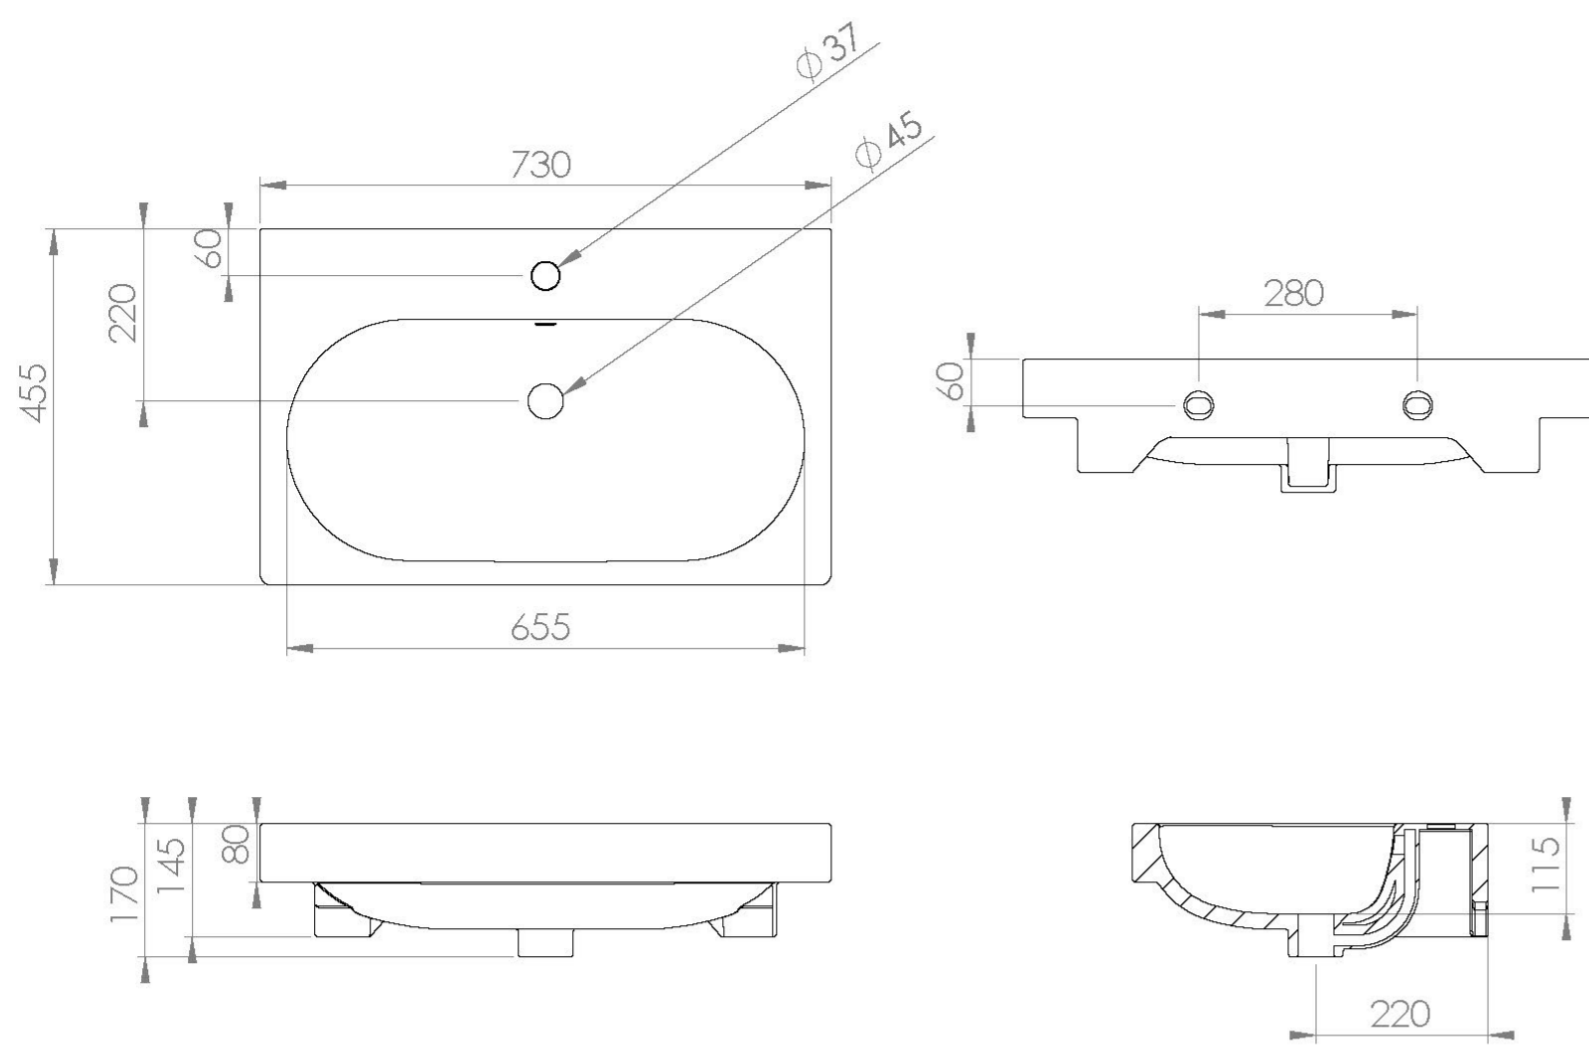

AUSTEN 73X45CM WASHBASIN 1TH

Product Code: 50011

PRODUCT INFORMATION

Finish:	Gloss White
Height:	170mm
Width:	730mm
Depth:	455mm
Material	Ceramic
Weight	20.8kg
Overflow(s)	Yes
Overflow Position	Centre
Overflow Diameter	20mm
Compatible Overflows	OC01, OC02, OC03
Tap Holes	1 Tap Hole
Tap Hole Position	Centre
Extra Tap Hole Options	2 tap holes
Recommended Waste Required	Slotted waste
Furniture Required For Installation?	Optional
Guarantee	Lifetime

DESCRIPTION

AUSTEN was designed to provide you with the best quality bathroom products that offer a luxurious yet classic style that will stand the test of time.

This AUSTEN 73x45cm 1 tap hole washbasin has a perfectly rounded deep bowl to prevent splashing as well as plenty of ledge space for displaying toiletries. It is also a modest projection of 45cm, so it can work in a variety of bathrooms.

Pair this washbasin with our AUSTEN 70cm wall mounted and floor standing vanity units.

*With an overflow

TECHNICAL DRAWING

Saneux reserves the right to alter the specifications and product range without prior notice. Dimensions are given as a guide only. Dimensions should not be used for surrounding furniture, fixtures and fittings until the product is on site.

<https://saneux.com/products/austen-73x45cm-washbasin-1th>