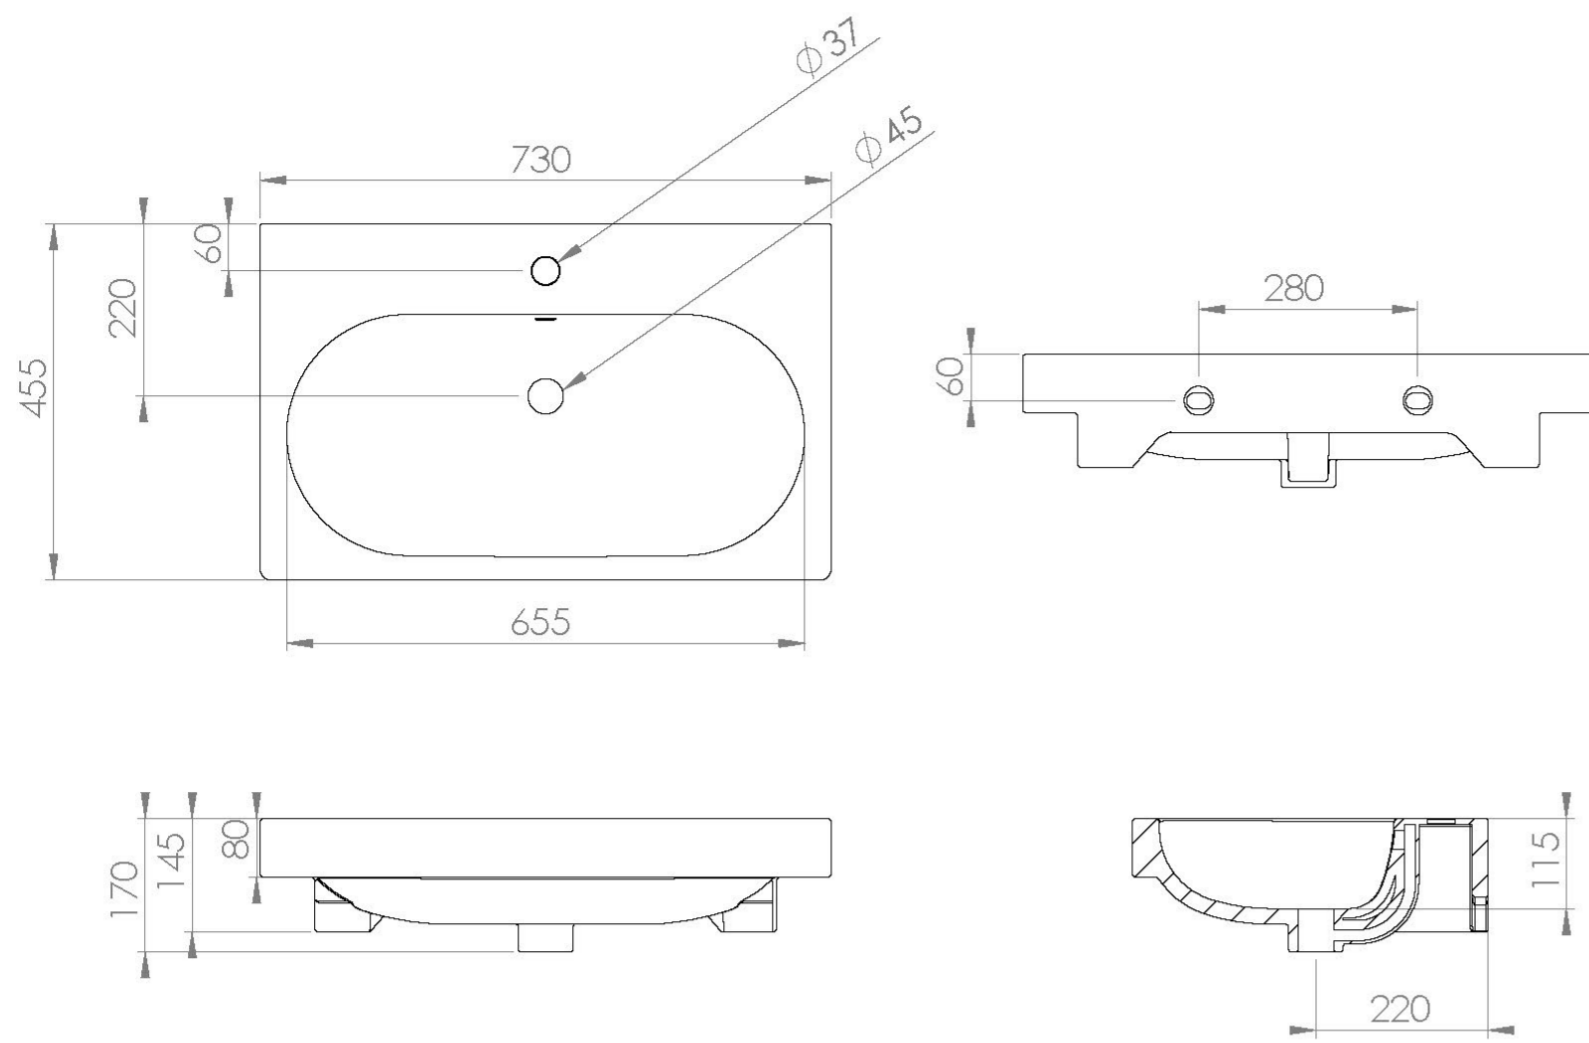

AUSTEN 73X45CM WASHBASIN 1TH

Product Code: 50011

PRODUCT INFORMATION

Finish:	Gloss White
Height:	170mm
Width:	730mm
Depth:	455mm
Material	Ceramic
Weight	20.8kg
Overflow(s)	Yes
Overflow Position	Centre
Overflow Diameter	20mm
Compatible Overflows	OC01, OC02, OC03
Tap Holes	1 Tap Hole
Tap Hole Position	Centre
Extra Tap Hole Options	2 tap holes
Recommended Waste Required	Slotted waste
Furniture Required For Installation?	Optional
Guarantee	Lifetime

DESCRIPTION

AUSTEN was designed to provide you with the best quality bathroom products that offer a luxurious yet classic style that will stand the test of time.

This AUSTEN 73x45cm 1 tap hole washbasin has a perfectly rounded deep bowl to prevent splashing as well as plenty of ledge space for displaying toiletries. It is also a modest projection of 45cm, so it can work in a variety of bathrooms.

Pair this washbasin with our AUSTEN 70cm wall mounted and floor standing vanity units.

*With an overflow

TECHNICAL DRAWING

Saneux reserves the right to alter the specifications and product range without prior notice. Dimensions are given as a guide only. Dimensions should not be used for surrounding furniture, fixtures and fittings until the product is on site.

<https://saneux.com/products/austen-73x45cm-washbasin-1th>