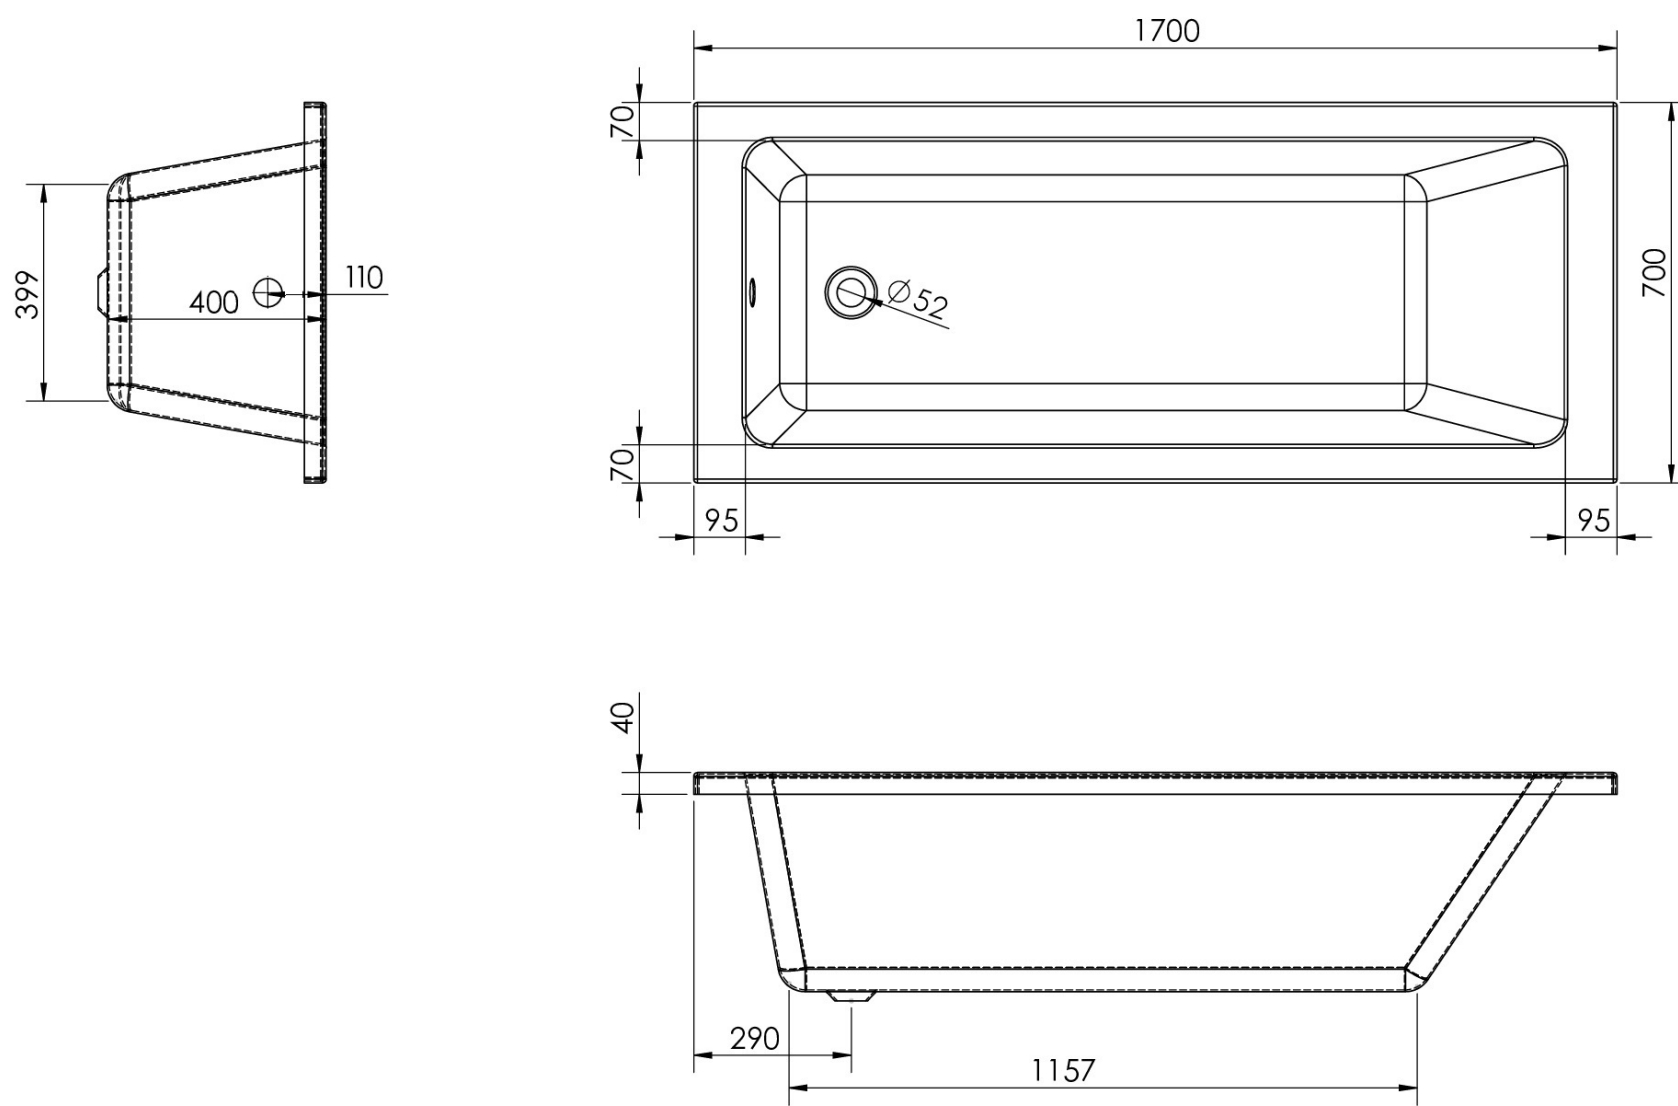

TECHNICAL DRAWING

Saneux reserves the right to alter the specifications and product range without prior notice. Dimensions are given as a guide only. Dimensions should not be used for surrounding furniture, fixtures and fittings until the product is on site.

<https://saneux.com/products/stetson-1700x700mm-bath-single-ended-bath-legs>