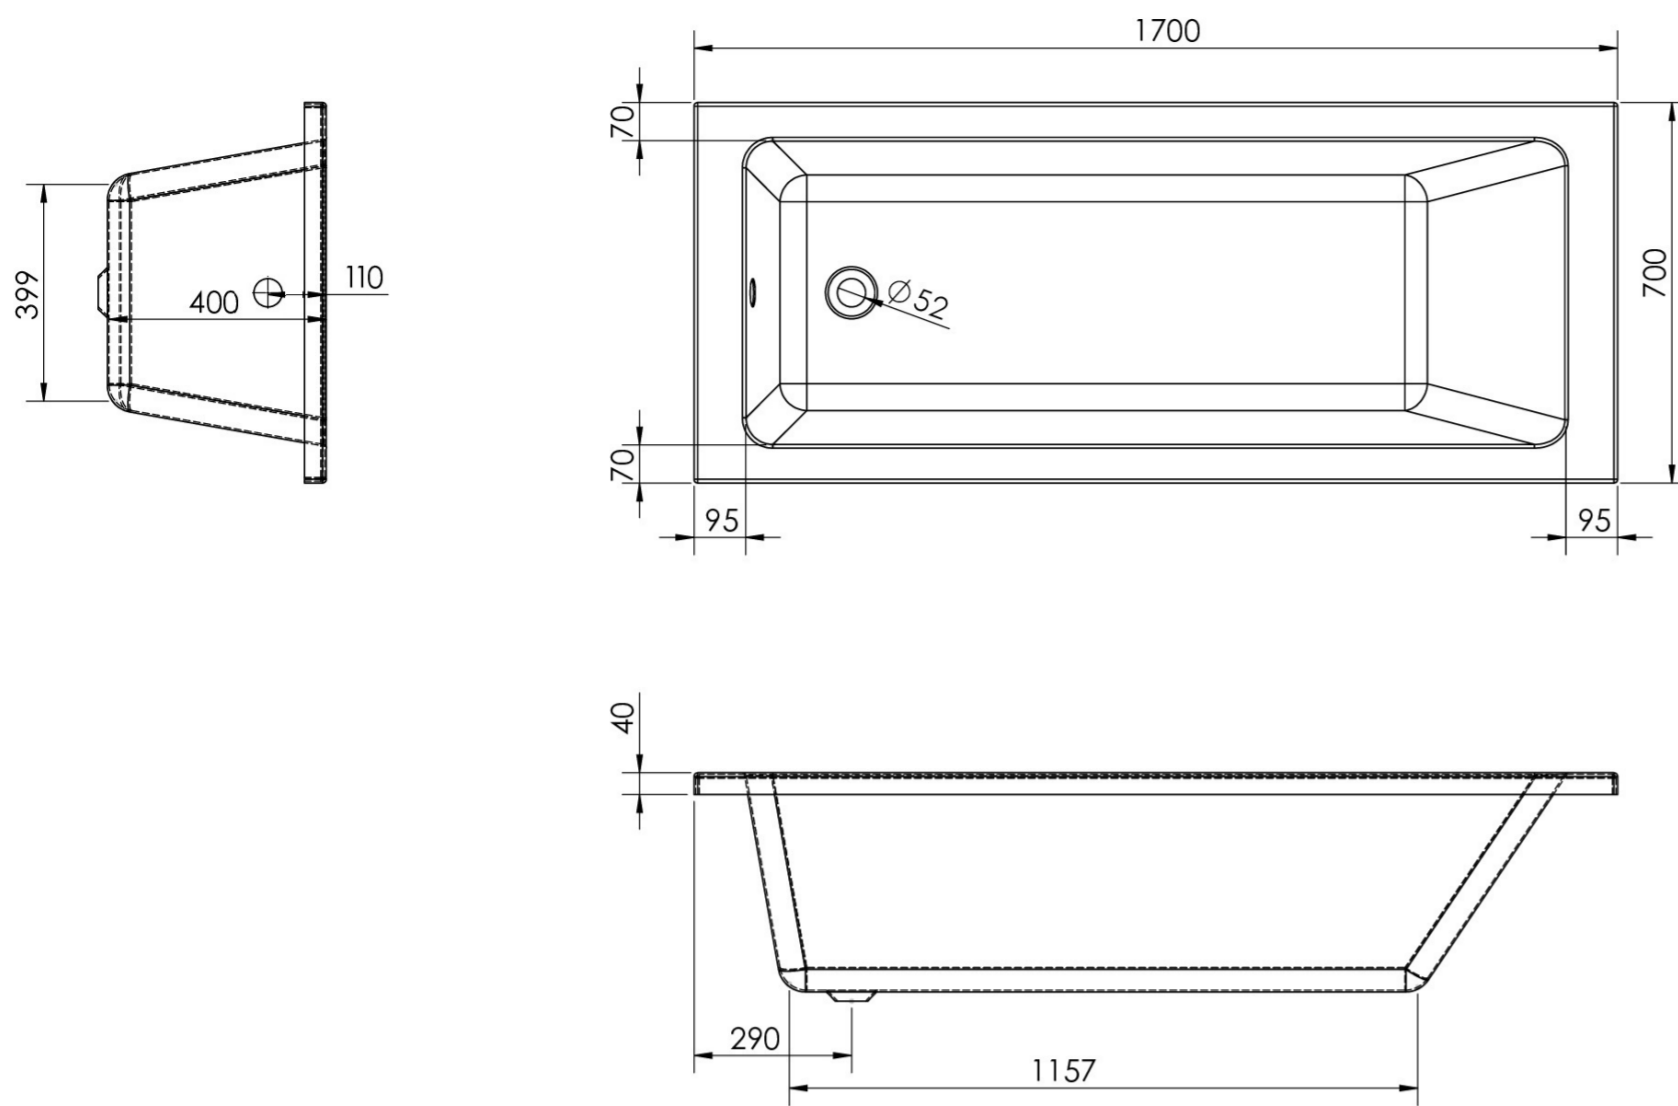

TECHNICAL DRAWING

Saneux reserves the right to alter the specifications and product range without prior notice. Dimensions are given as a guide only. Dimensions should not be used for surrounding furniture, fixtures and fittings until the product is on site.

<https://saneux.com/products/stetson-1700x700mm-bath-single-ended-bath-legs>