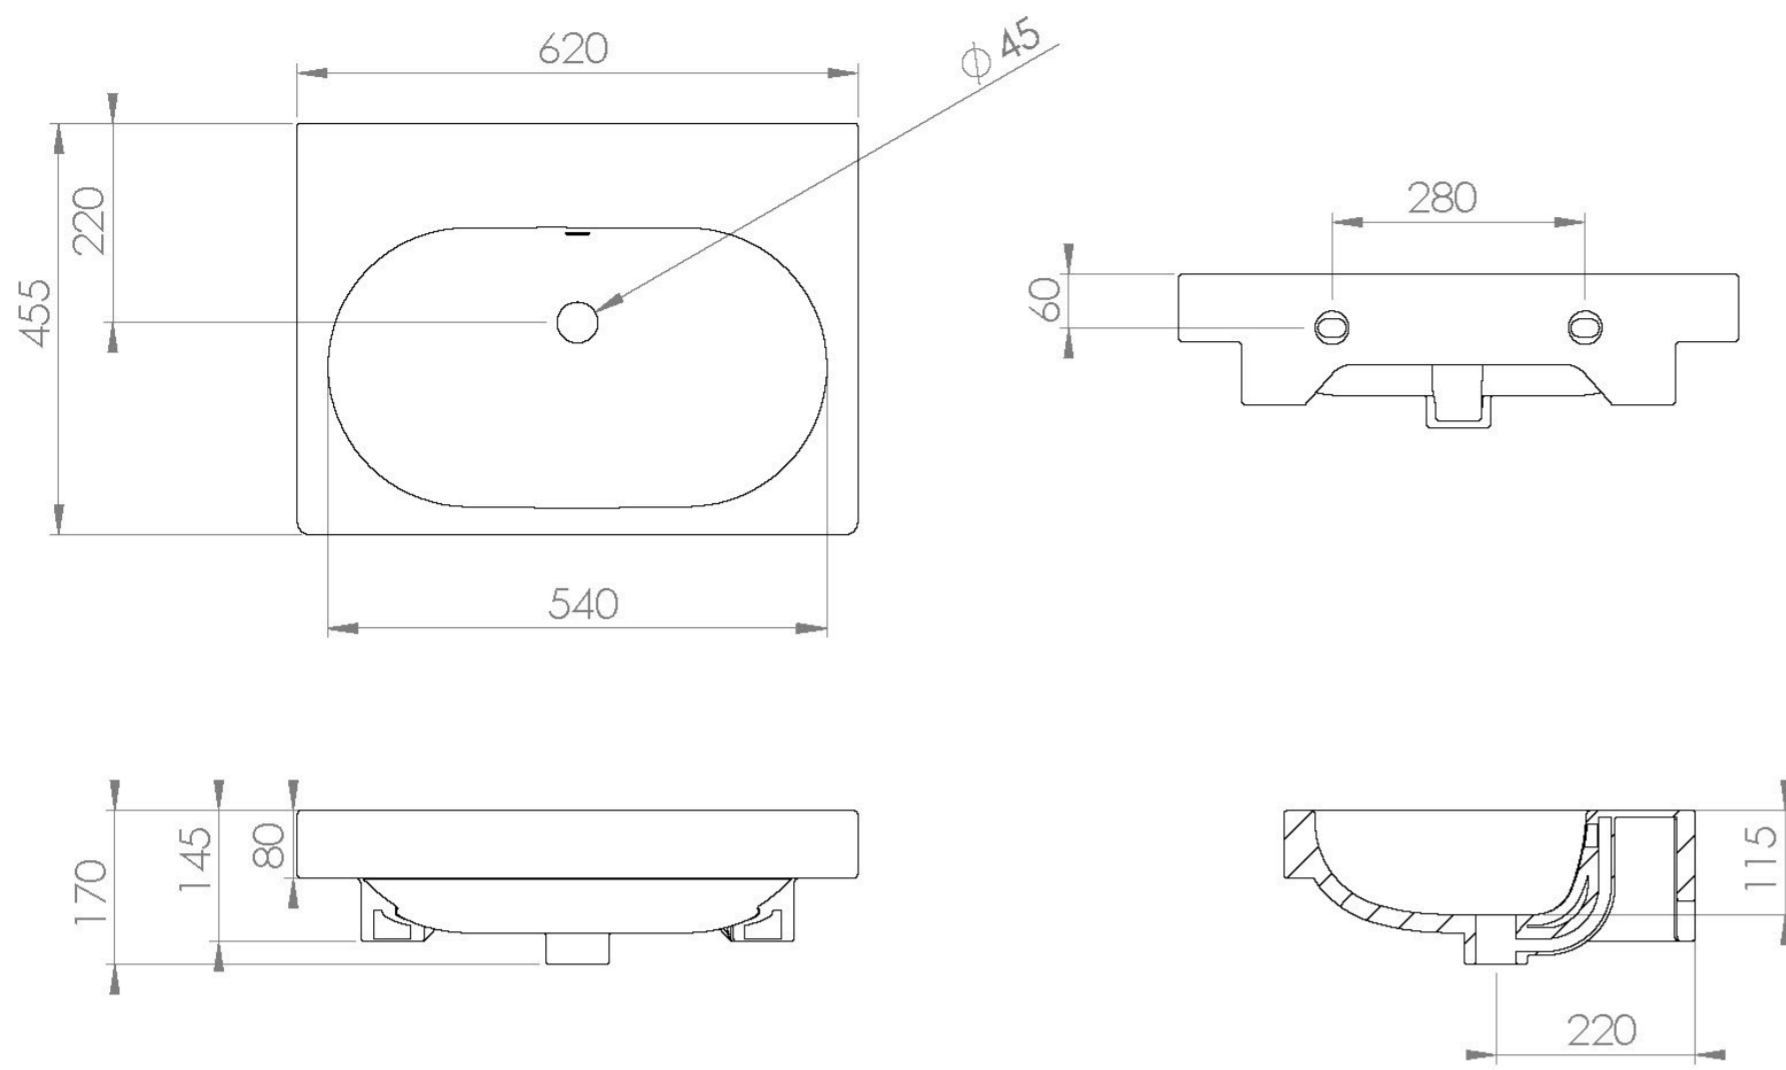

AUSTEN 62X45CM WASHBASIN OTH

Product Code: 50010.OTH

 PRODUCT INFORMATION

Finish:	Gloss White
Height:	170mm
Width:	620mm
Depth:	455mm
Material	Ceramic
Weight	12.44kg
Overflow(s)	Yes
Overflow Position	Centre
Overflow Diameter	20mm
Compatible Overflows	OC01, OC02, OC03
Tap Holes	0 Tap Hole
Extra Tap Hole Options	3 tap holes
Recommended Waste Required	Slotted waste
Furniture Required For Installation?	Optional
Guarantee	Lifetime

 DESCRIPTION

AUSTEN was designed to provide you with the best quality bathroom products that offer a luxurious yet classic style that will stand the test of time.

This AUSTEN 62x45cm no tap hole washbasin has a perfectly rounded deep bowl to prevent splashing as well as plenty of ledge space for displaying toiletries. It is also a modest projection of 45cm, so it can work in a variety of bathrooms.

Pair this washbasin with our AUSTEN 60cm wall mounted and floor standing vanity units.

*With an overflow

TECHNICAL DRAWING

Saneux reserves the right to alter the specifications and product range without prior notice. Dimensions are given as a guide only. Dimensions should not be used for surrounding furniture, fixtures and fittings until the product is on site.

<https://saneux.com/products/austen-62x45cm-washbasin-0th>