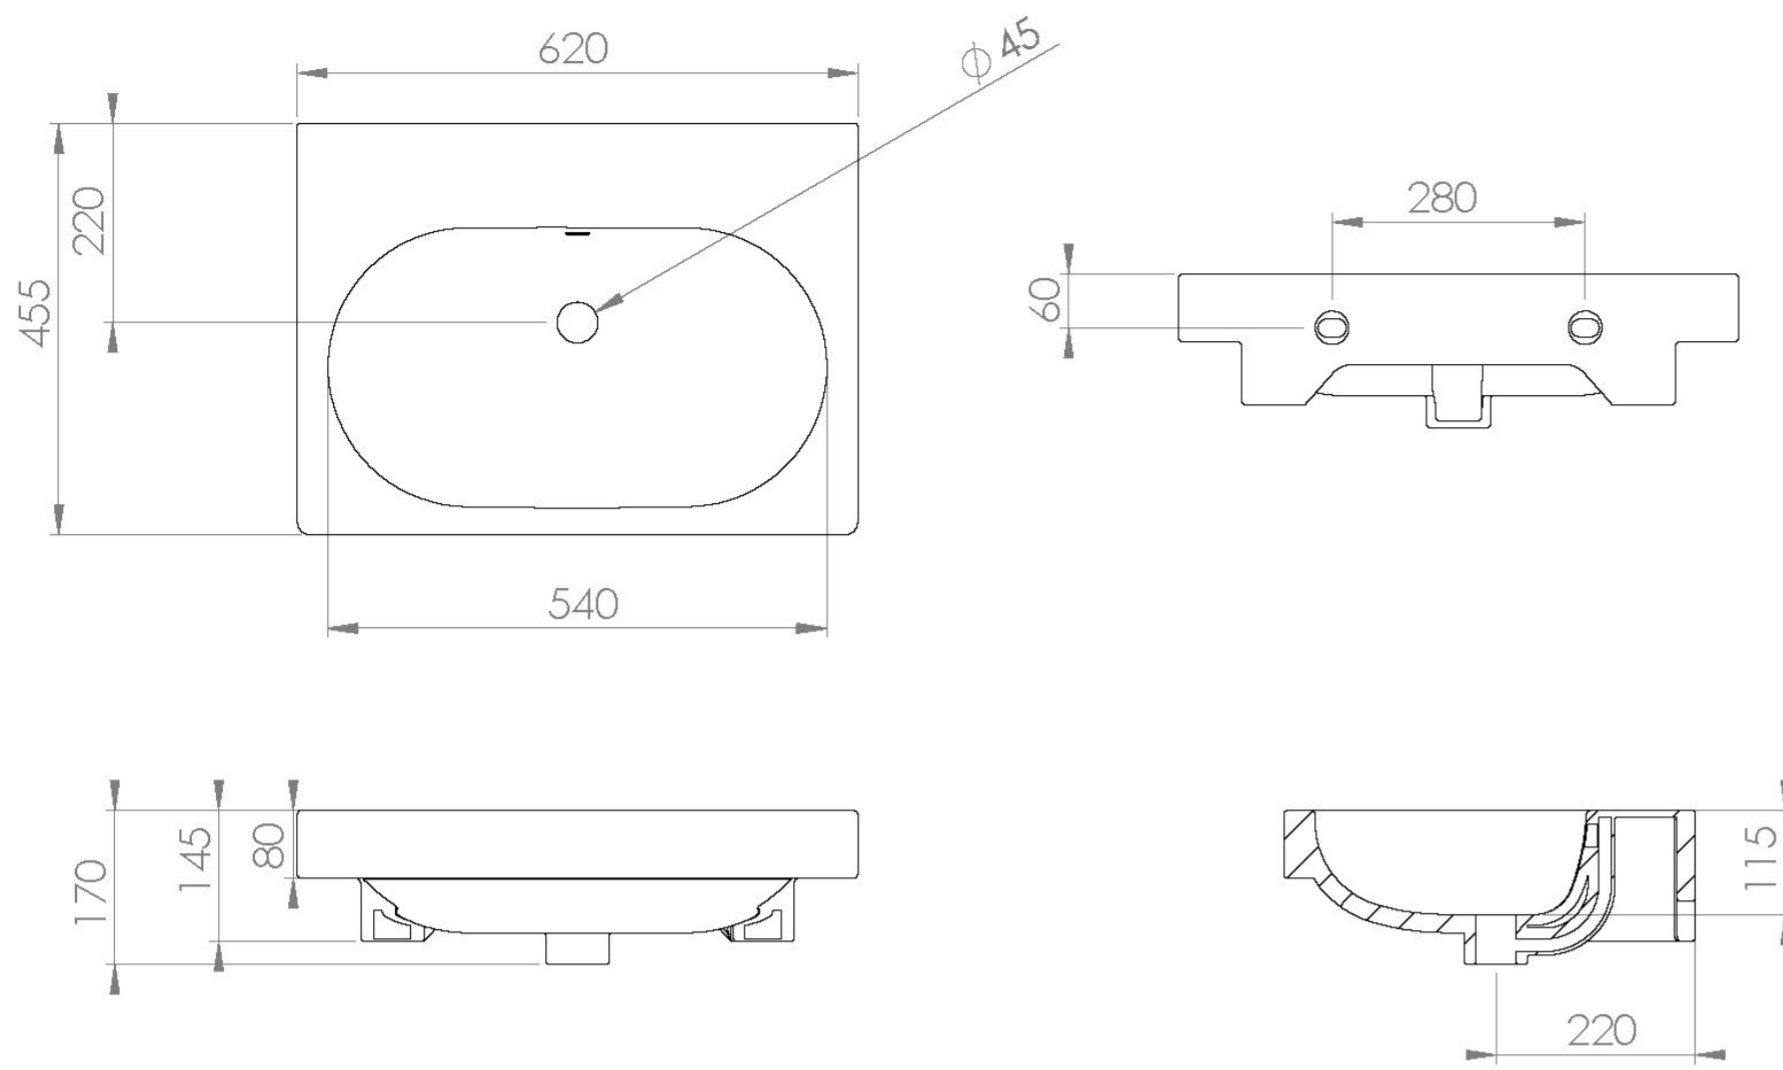

AUSTEN 62X45CM WASHBASIN OTH

Product Code: 50010.OTH

PRODUCT INFORMATION

Finish:	Gloss White
Height:	170mm
Width:	620mm
Depth:	455mm
Material	Ceramic
Weight	12.44kg
Overflow(s)	Yes
Overflow Position	Centre
Overflow Diameter	20mm
Compatible Overflows	OC01, OC02, OC03
Tap Holes	0 Tap Hole
Extra Tap Hole Options	3 tap holes
Recommended Waste Required	Slotted waste
Furniture Required For Installation?	Optional
Guarantee	Lifetime

DESCRIPTION

AUSTEN was designed to provide you with the best quality bathroom products that offer a luxurious yet classic style that will stand the test of time.

This AUSTEN 62x45cm no tap hole washbasin has a perfectly rounded deep bowl to prevent splashing as well as plenty of ledge space for displaying toiletries. It is also a modest projection of 45cm, so it can work in a variety of bathrooms.

Pair this washbasin with our AUSTEN 60cm wall mounted and floor standing vanity units.

*With an overflow

TECHNICAL DRAWING

Saneux reserves the right to alter the specifications and product range without prior notice. Dimensions are given as a guide only. Dimensions should not be used for surrounding furniture, fixtures and fittings until the product is on site.

<https://saneux.com/products/austen-62x45cm-washbasin-0th>