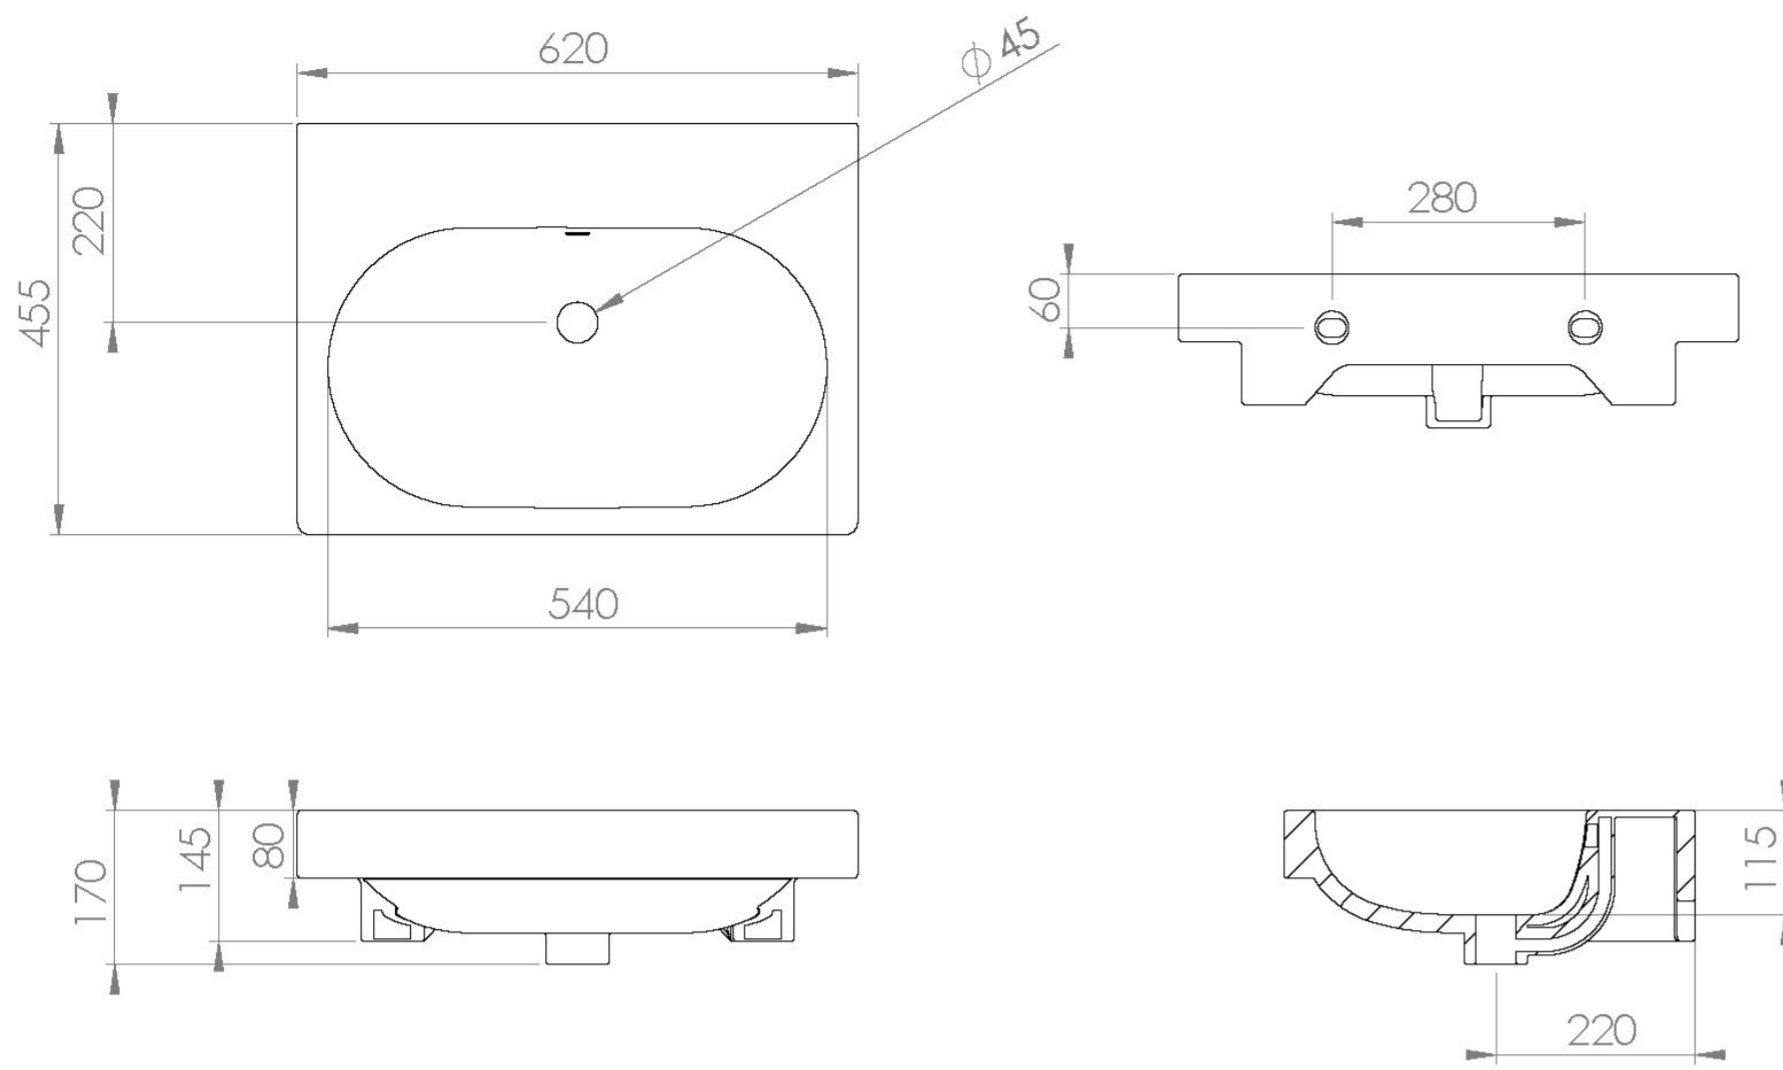

AUSTEN 62X45CM WASHBASIN OTH

Product Code: 50010.OTH

 PRODUCT INFORMATION

Finish:	Gloss White
Height:	170mm
Width:	620mm
Depth:	455mm
Material	Ceramic
Weight	12.44kg
Overflow(s)	Yes
Overflow Position	Centre
Overflow Diameter	20mm
Compatible Overflows	OC01, OC02, OC03
Tap Holes	0 Tap Hole
Extra Tap Hole Options	3 tap holes
Recommended Waste Required	Slotted waste
Furniture Required For Installation?	Optional
Guarantee	Lifetime

 DESCRIPTION

AUSTEN was designed to provide you with the best quality bathroom products that offer a luxurious yet classic style that will stand the test of time.

This AUSTEN 62x45cm no tap hole washbasin has a perfectly rounded deep bowl to prevent splashing as well as plenty of ledge space for displaying toiletries. It is also a modest projection of 45cm, so it can work in a variety of bathrooms.

Pair this washbasin with our AUSTEN 60cm wall mounted and floor standing vanity units.

*With an overflow

TECHNICAL DRAWING

Saneux reserves the right to alter the specifications and product range without prior notice. Dimensions are given as a guide only. Dimensions should not be used for surrounding furniture, fixtures and fittings until the product is on site.

<https://saneux.com/products/austen-62x45cm-washbasin-0th>