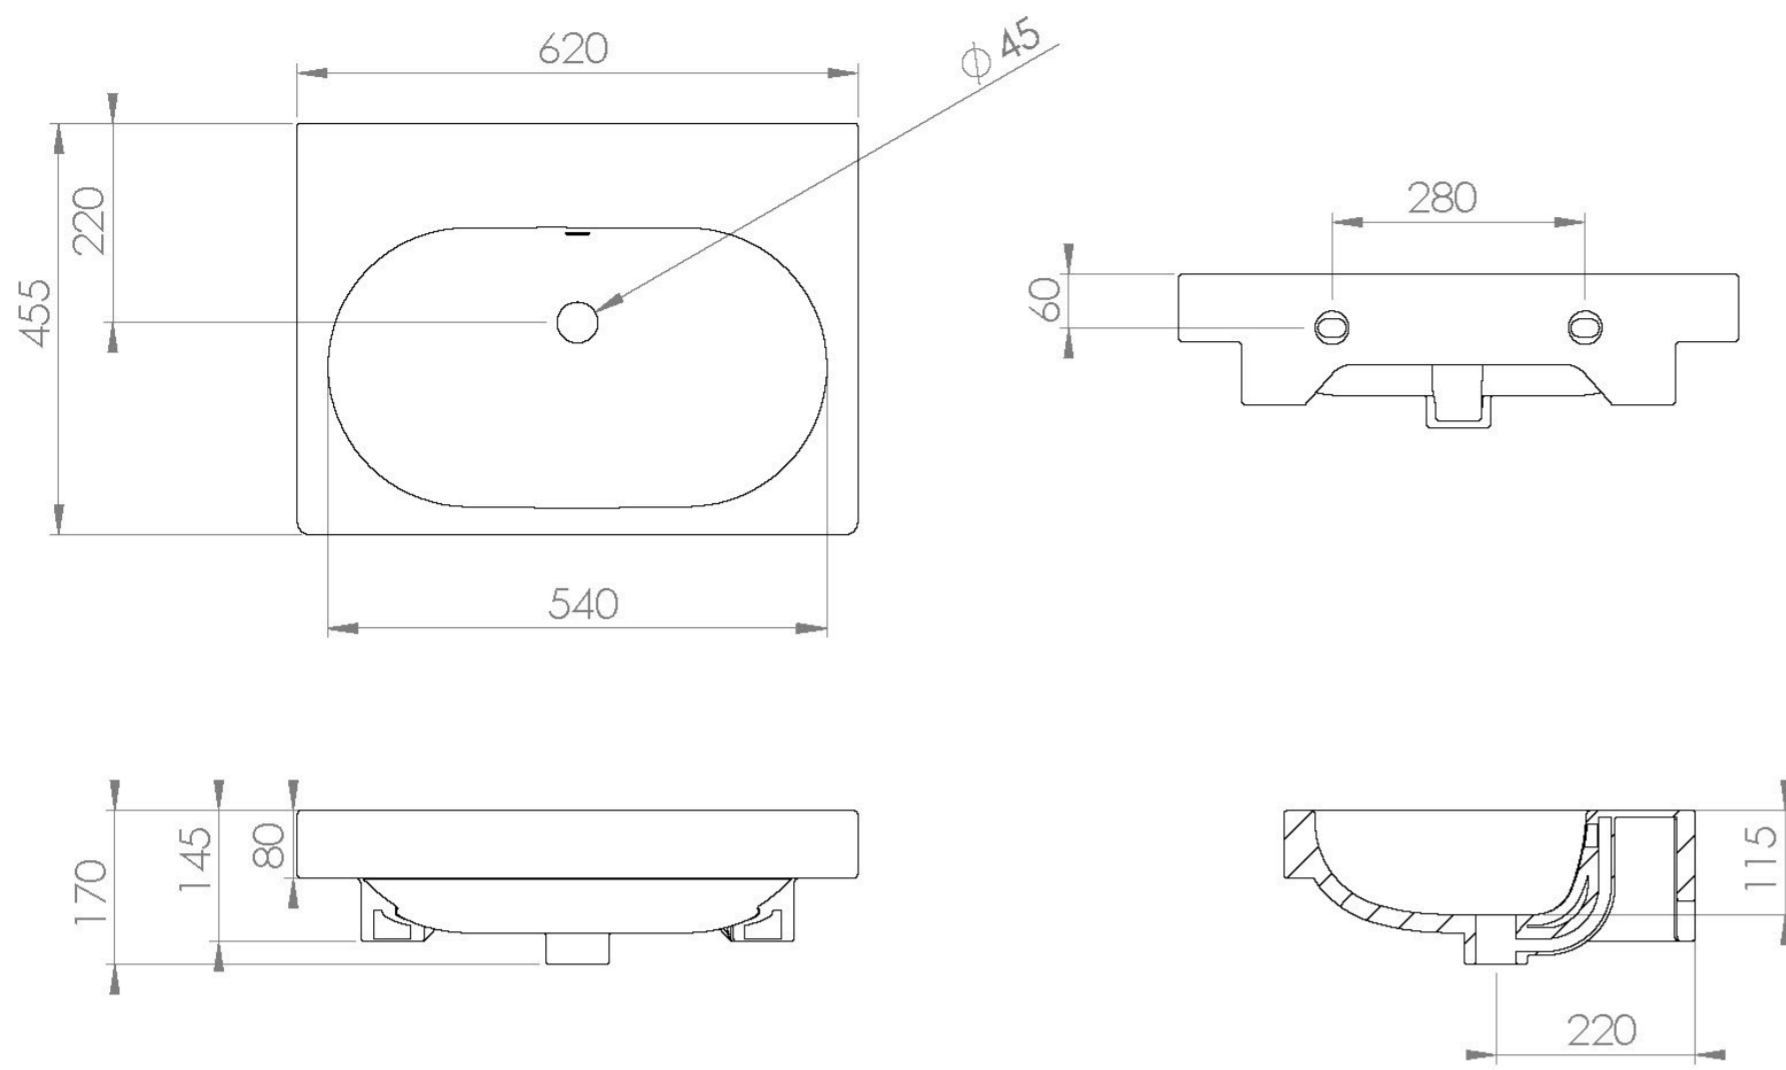

TECHNICAL DRAWING

Saneux reserves the right to alter the specifications and product range without prior notice. Dimensions are given as a guide only. Dimensions should not be used for surrounding furniture, fixtures and fittings until the product is on site.

<https://saneux.com/products/austen-62x45cm-washbasin-0th>