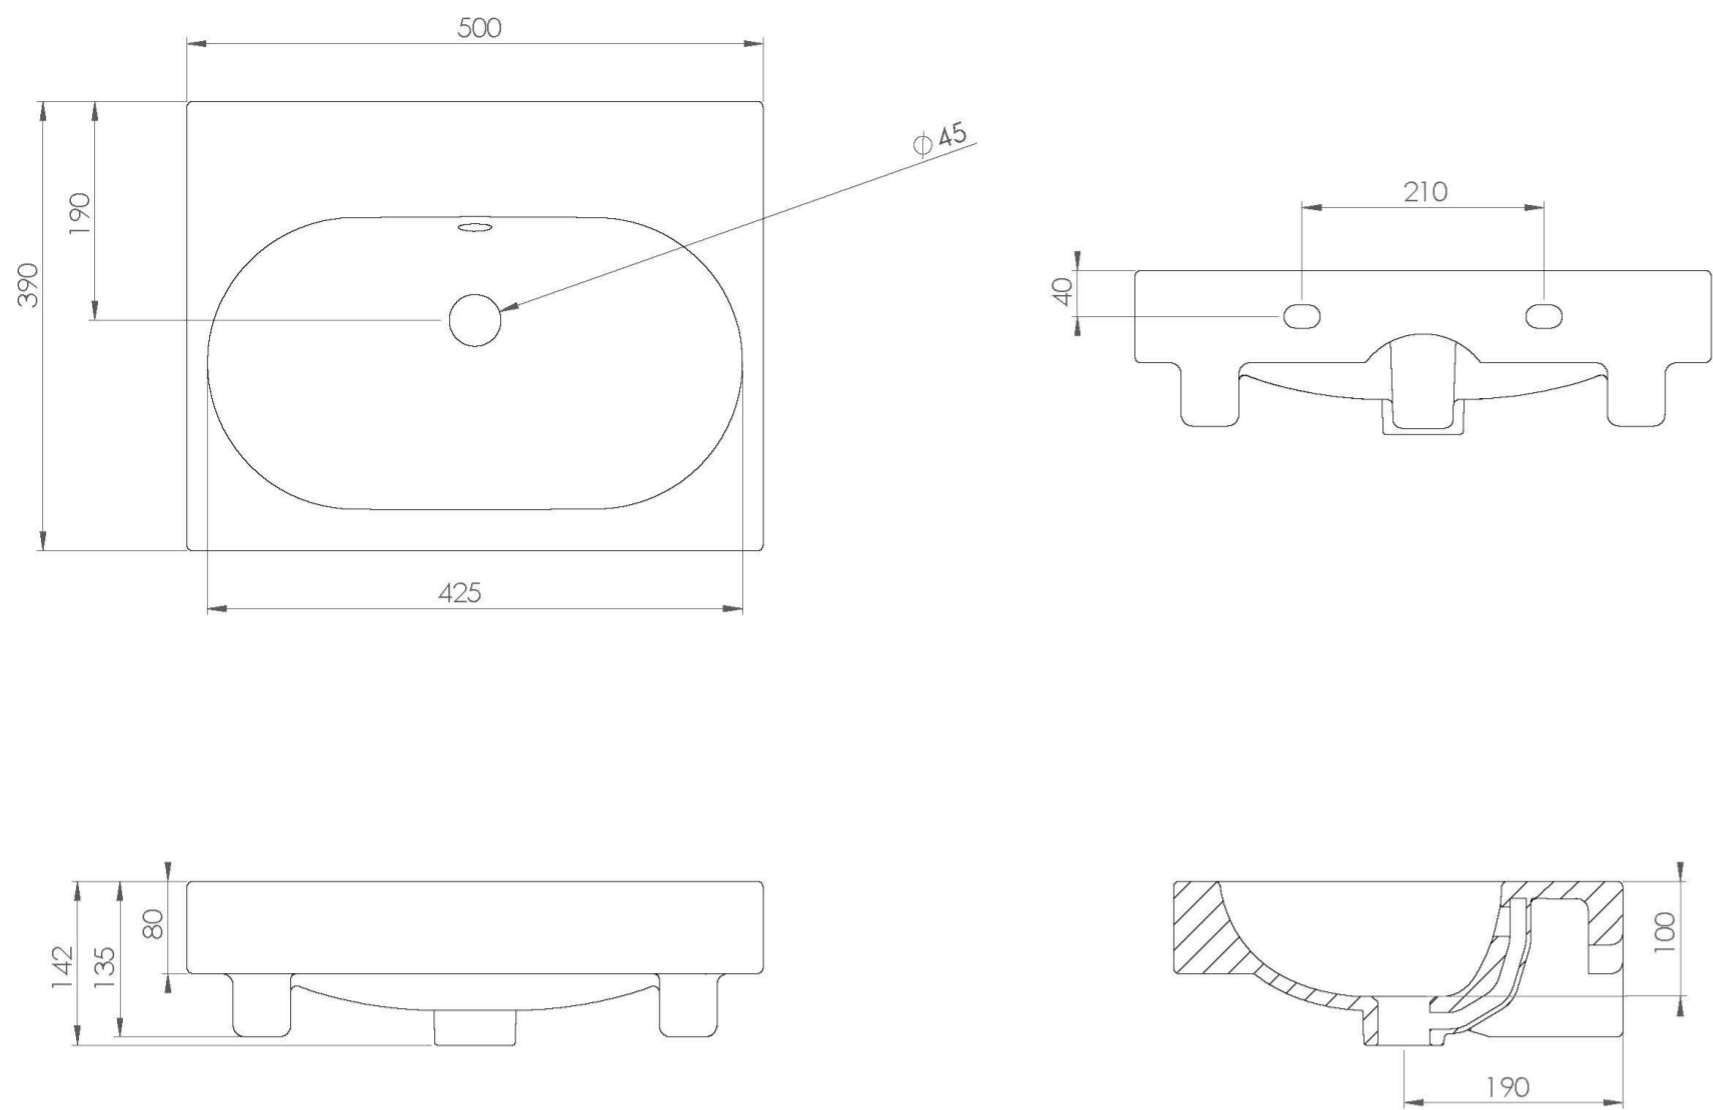

AUSTEN 50X39CM WASHBASIN OTH

Product Code: 50000.OTH

PRODUCT INFORMATION

Finish:	Gloss White
Height:	142mm
Width:	500mm
Depth:	390mm
Material	Ceramic
Weight	12.44kg
Overflow(s)	Yes
Overflow Position	Centre
Overflow Diameter	20mm
Compatible Overflows	OC01, OC02, OC03
Tap Holes	0 Tap Hole
Extra Tap Hole Options	3 tap holes
Recommended Waste Required	Slotted waste
Furniture Required For Installation?	Optional
Guarantee	Lifetime

DESCRIPTION

AUSTEN was designed to provide you with the best quality bathroom products that offer a luxurious yet classic style that will stand the test of time.

This AUSTEN 50x39cm no tap hole washbasin has a perfectly rounded deep bowl to prevent splashing as well as plenty of ledge space for displaying toiletries. It is also a modest projection of 39cm, so it can work in a variety of bathrooms both large and small.

Pair this washbasin with our AUSTEN 50cm wall mounted and floor standing vanity units.

*With an overflow

TECHNICAL DRAWING

Saneux reserves the right to alter the specifications and product range without prior notice. Dimensions are given as a guide only. Dimensions should not be used for surrounding furniture, fixtures and fittings until the product is on site.

<https://saneux.com/products/austen-50x39cm-washbasin-0th>