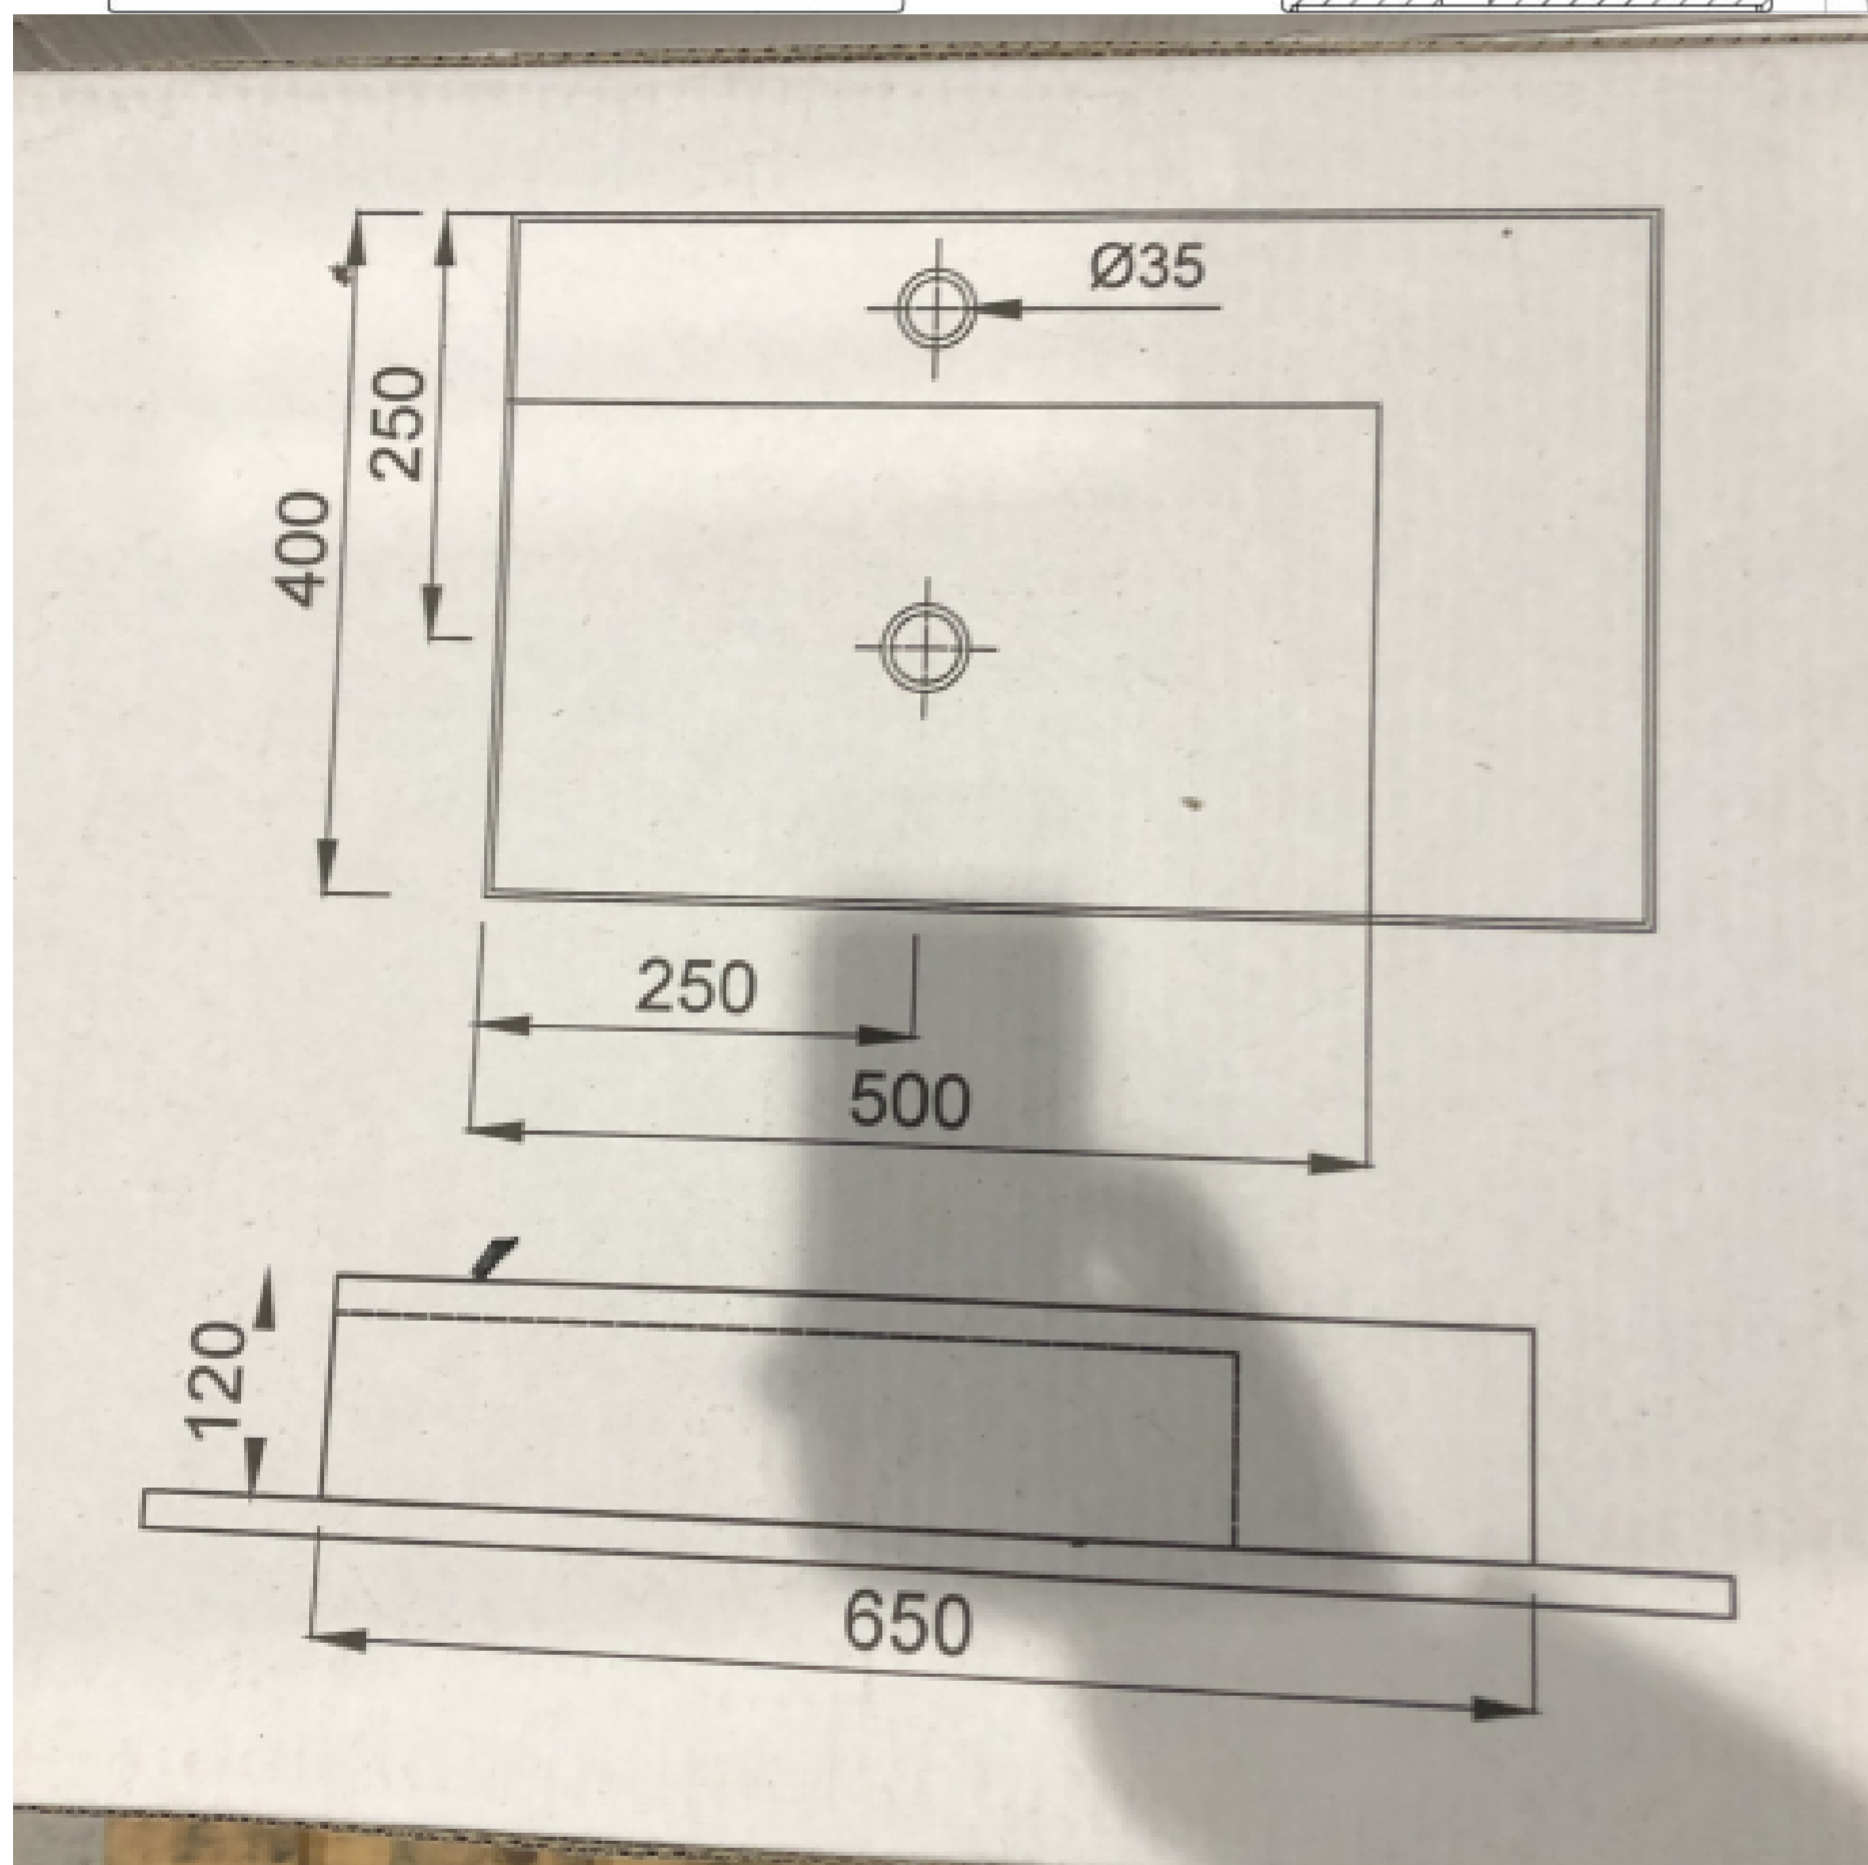

ICON 65X40CM COUNTERTOP WASHBASIN 1TH - GLOSS WHITE

Product Code: 83111

PRODUCT INFORMATION

Finish:	Gloss White
Height:	120mm
Width:	650mm
Depth:	400mm
Material	Ceramic
Weight	1616kg
Tap Holes	1 Tap Hole
Tap Hole Position	Centre
Recommended Waste Required	Unslotted waste
Furniture Required For Installation?	Yes
Guarantee	Lifetime
Extra Tap Hole Options	N/A

DESCRIPTION

ICON 65 x 40 washbasin 1 TH

TECHNICAL DRAWING

Saneux reserves the right to alter the specifications and product range without prior notice. Dimensions are given as a guide only. Dimensions should not be used for surrounding furniture, fixtures and fittings until the product is on site.

<https://saneux.com/products/icon-65x40cm-countertop-washbasin-1th-gloss-white>