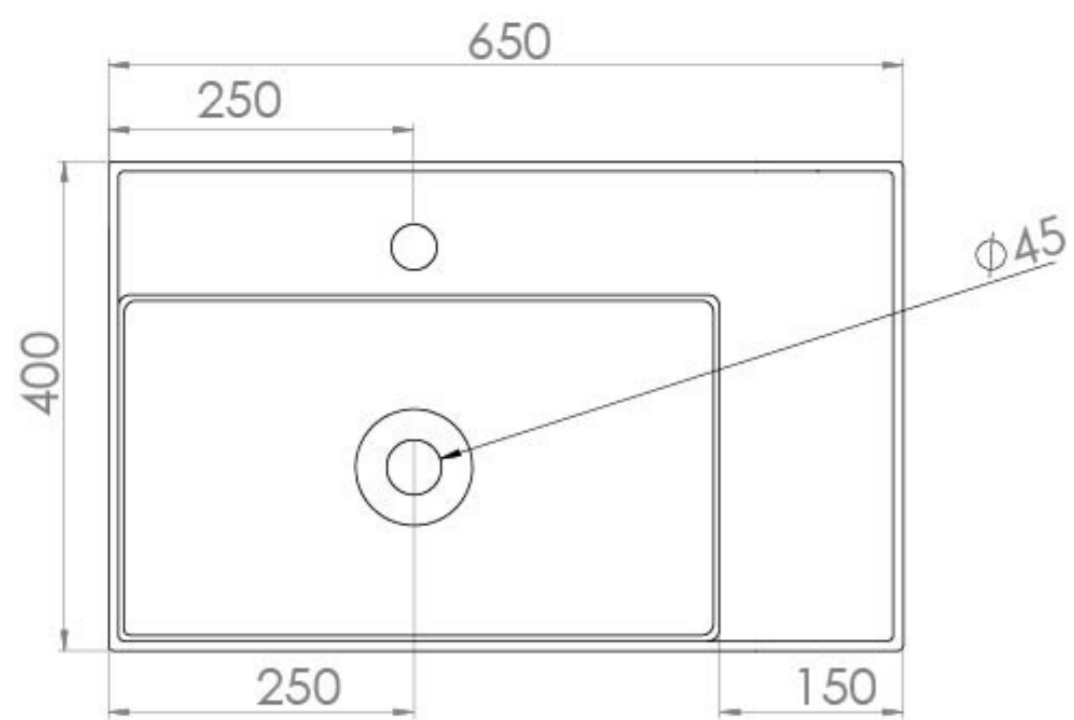

ICON 65X40CM COUNTERTOP WASHBASIN 1TH - GLOSS WHITE

Product Code: 83111

PRODUCT INFORMATION

Finish:	Gloss White
Height:	120mm
Width:	650mm
Depth:	400mm
Material	Ceramic
Weight	1616kg
Tap Holes	1 Tap Hole
Tap Hole Position	Centre
Recommended Waste Required	Unslotted waste
Furniture Required For Installation?	Yes
Guarantee	Lifetime
Extra Tap Hole Options	N/A

DESCRIPTION

ICON 65 x 40 washbasin 1 TH

TECHNICAL DRAWING

Saneux reserves the right to alter the specifications and product range without prior notice. Dimensions are given as a guide only. Dimensions should not be used for surrounding furniture, fixtures and fittings until the product is on site.

<https://saneux.com/products/icon-65x40cm-countertop-washbasin-1th-gloss-white>