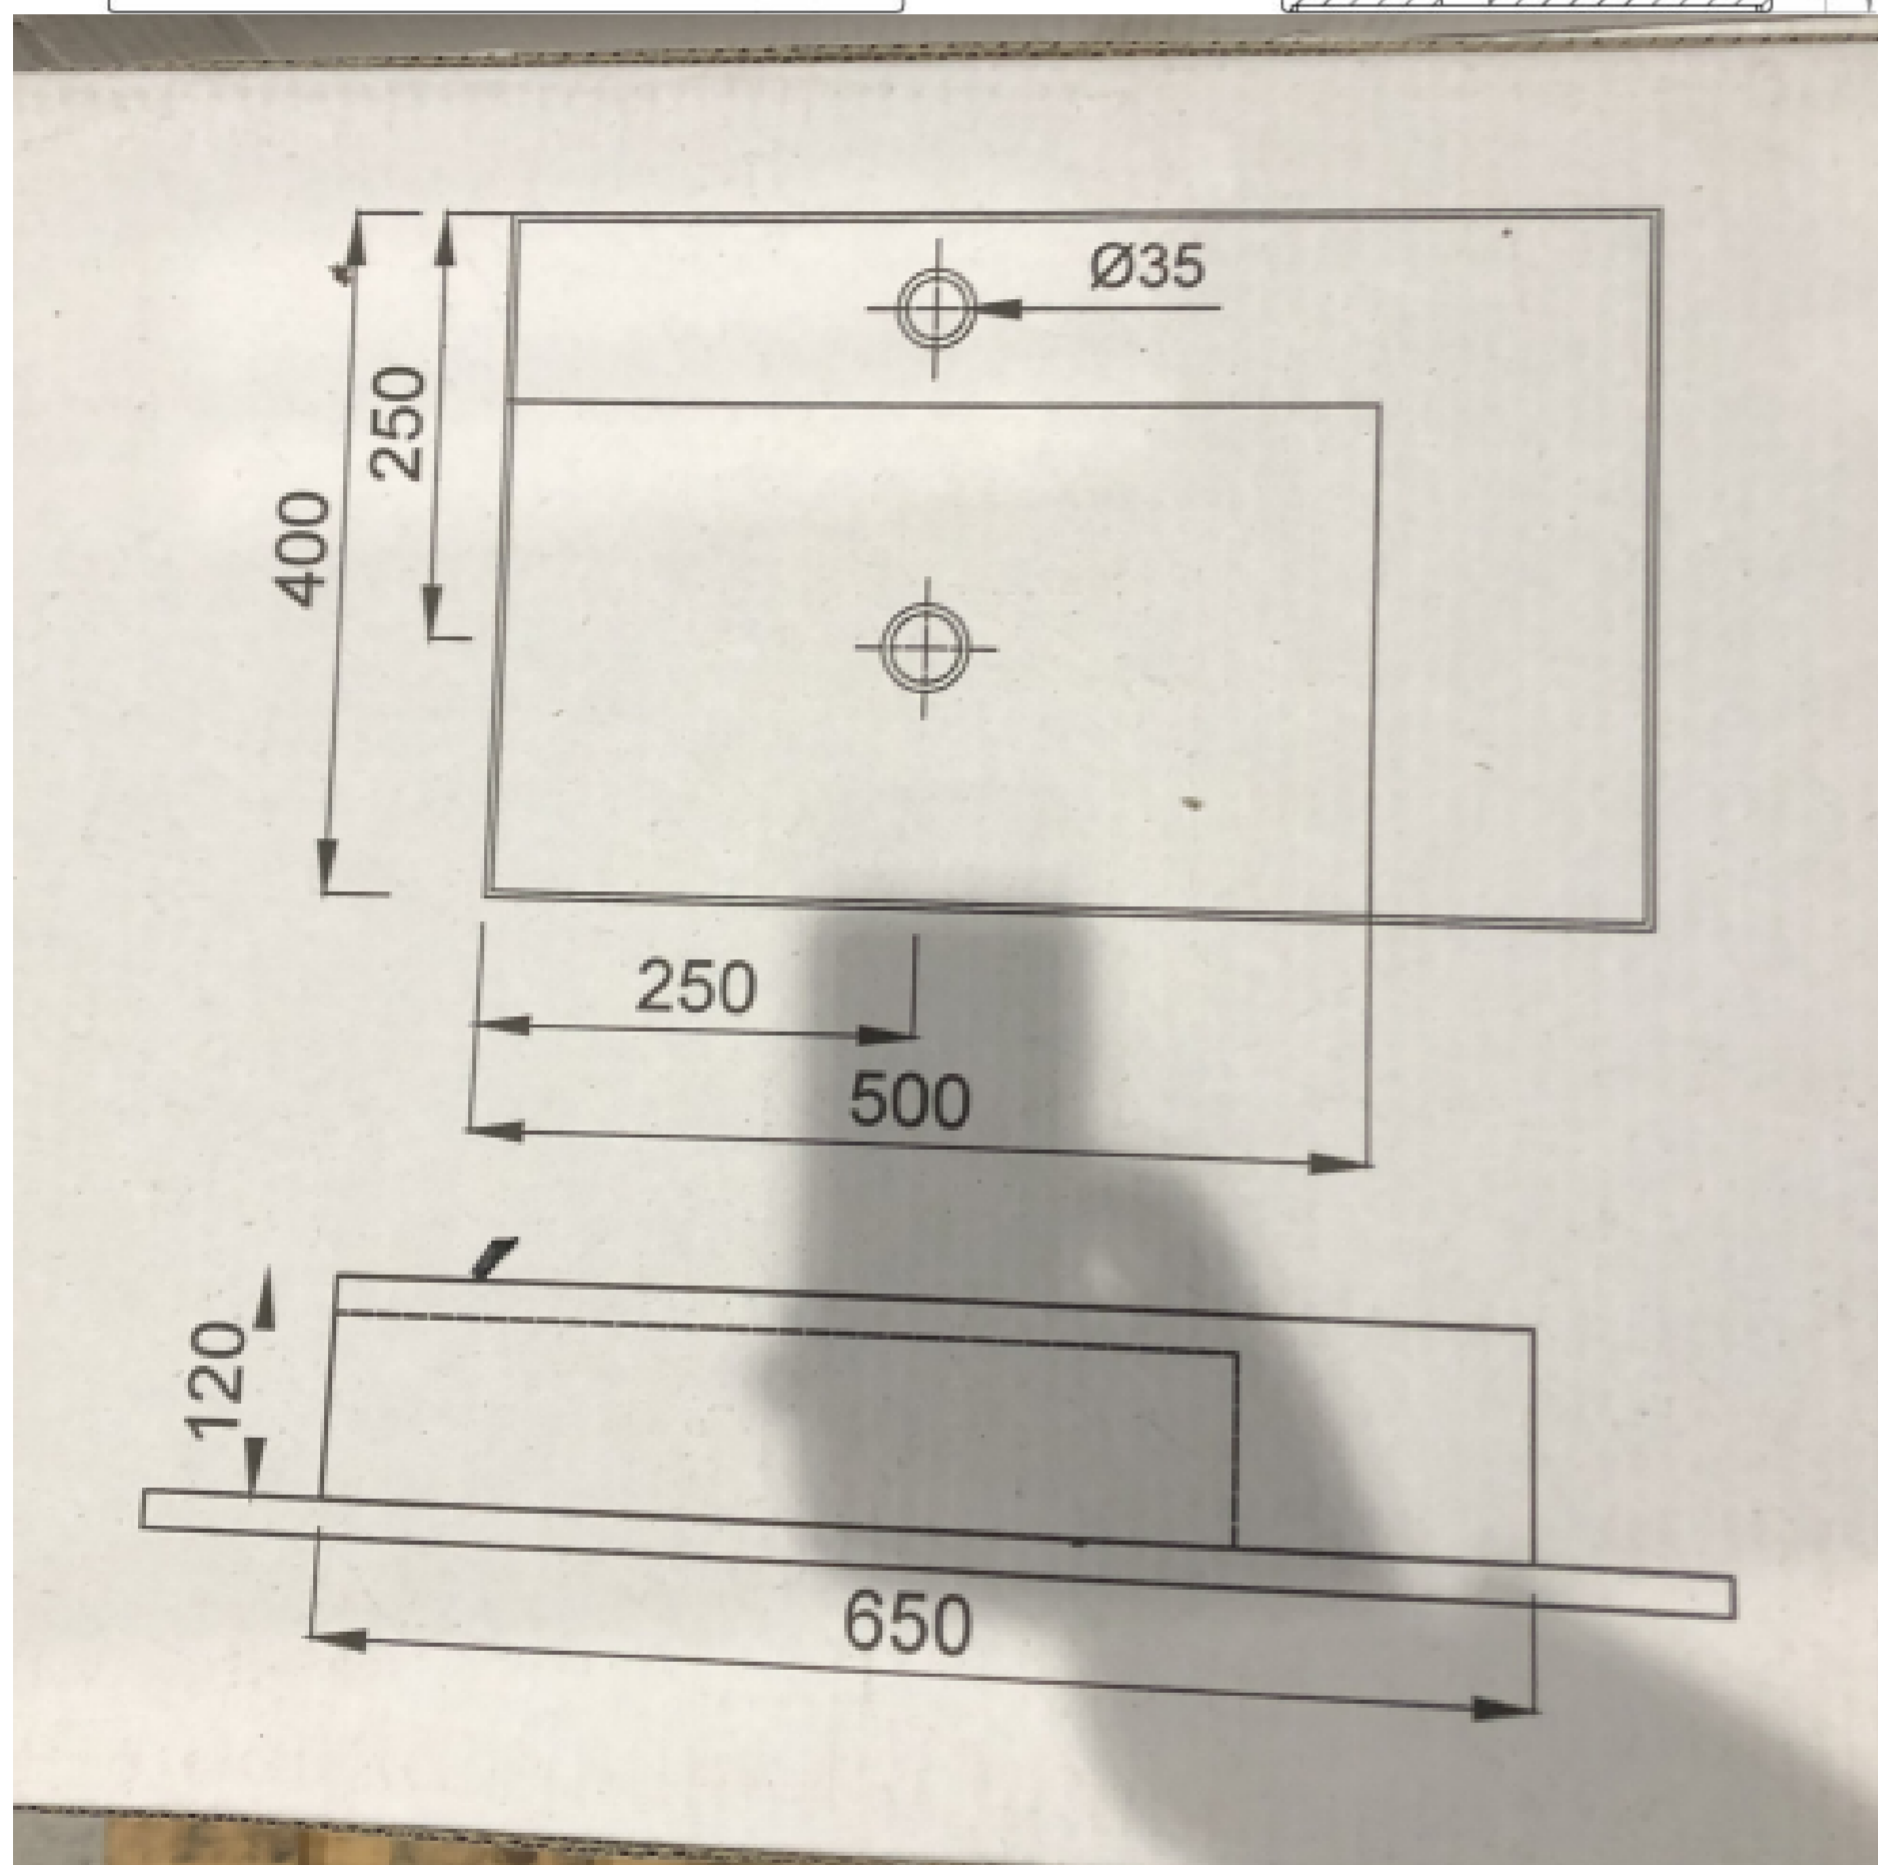

ICON 65X40CM COUNTERTOP WASHBASIN 1TH - GLOSS WHITE

Product Code: 83111

PRODUCT INFORMATION

Finish:	Gloss White
Height:	120mm
Width:	650mm
Depth:	400mm
Material	Ceramic
Weight	1616kg
Tap Holes	1 Tap Hole
Tap Hole Position	Centre
Recommended Waste Required	Unslotted waste
Furniture Required For Installation?	Yes
Guarantee	Lifetime
Extra Tap Hole Options	N/A

DESCRIPTION

ICON 65 x 40 washbasin 1 TH

TECHNICAL DRAWING

Saneux reserves the right to alter the specifications and product range without prior notice. Dimensions are given as a guide only. Dimensions should not be used for surrounding furniture, fixtures and fittings until the product is on site.

<https://saneux.com/products/icon-65x40cm-countertop-washbasin-1th-gloss-white>