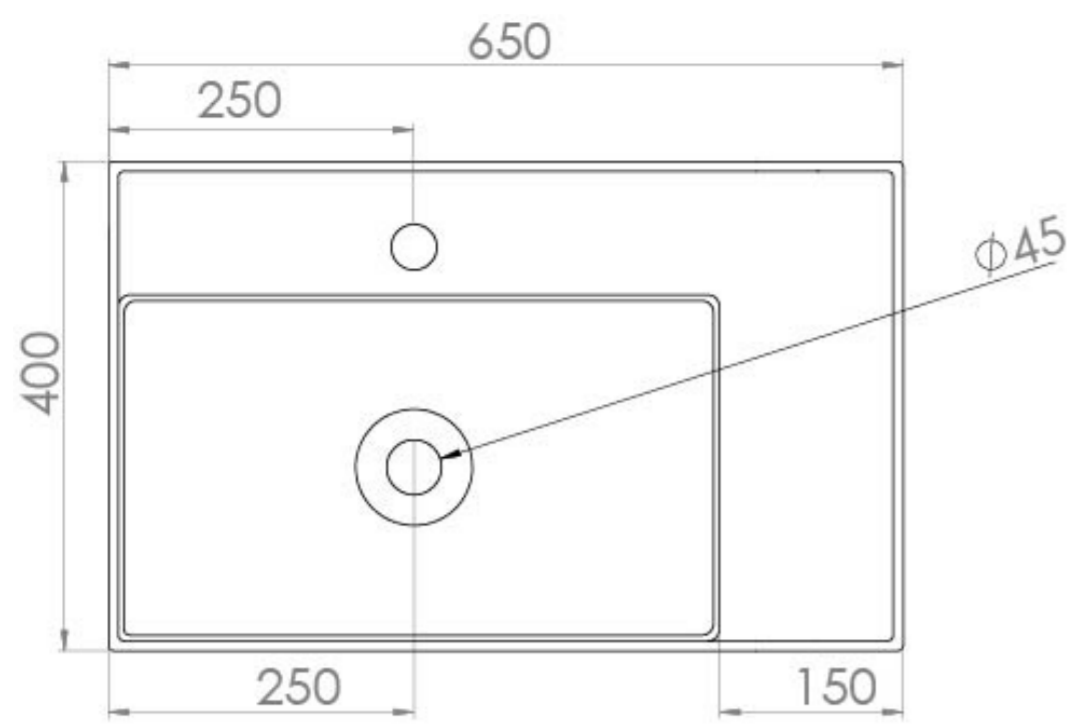

ICON 65X40CM COUNTERTOP WASHBASIN 1TH - GLOSS WHITE

Product Code: 83111

PRODUCT INFORMATION

Finish:	Gloss White
Height:	120mm
Width:	650mm
Depth:	400mm
Material	Ceramic
Weight	1616kg
Tap Holes	1 Tap Hole
Tap Hole Position	Centre
Recommended Waste Required	Unslotted waste
Furniture Required For Installation?	Yes
Guarantee	Lifetime
Extra Tap Hole Options	N/A

DESCRIPTION

ICON 65 x 40 washbasin 1 TH

TECHNICAL DRAWING

Saneux reserves the right to alter the specifications and product range without prior notice. Dimensions are given as a guide only. Dimensions should not be used for surrounding furniture, fixtures and fittings until the product is on site.

<https://saneux.com/products/icon-65x40cm-countertop-washbasin-1th-gloss-white>