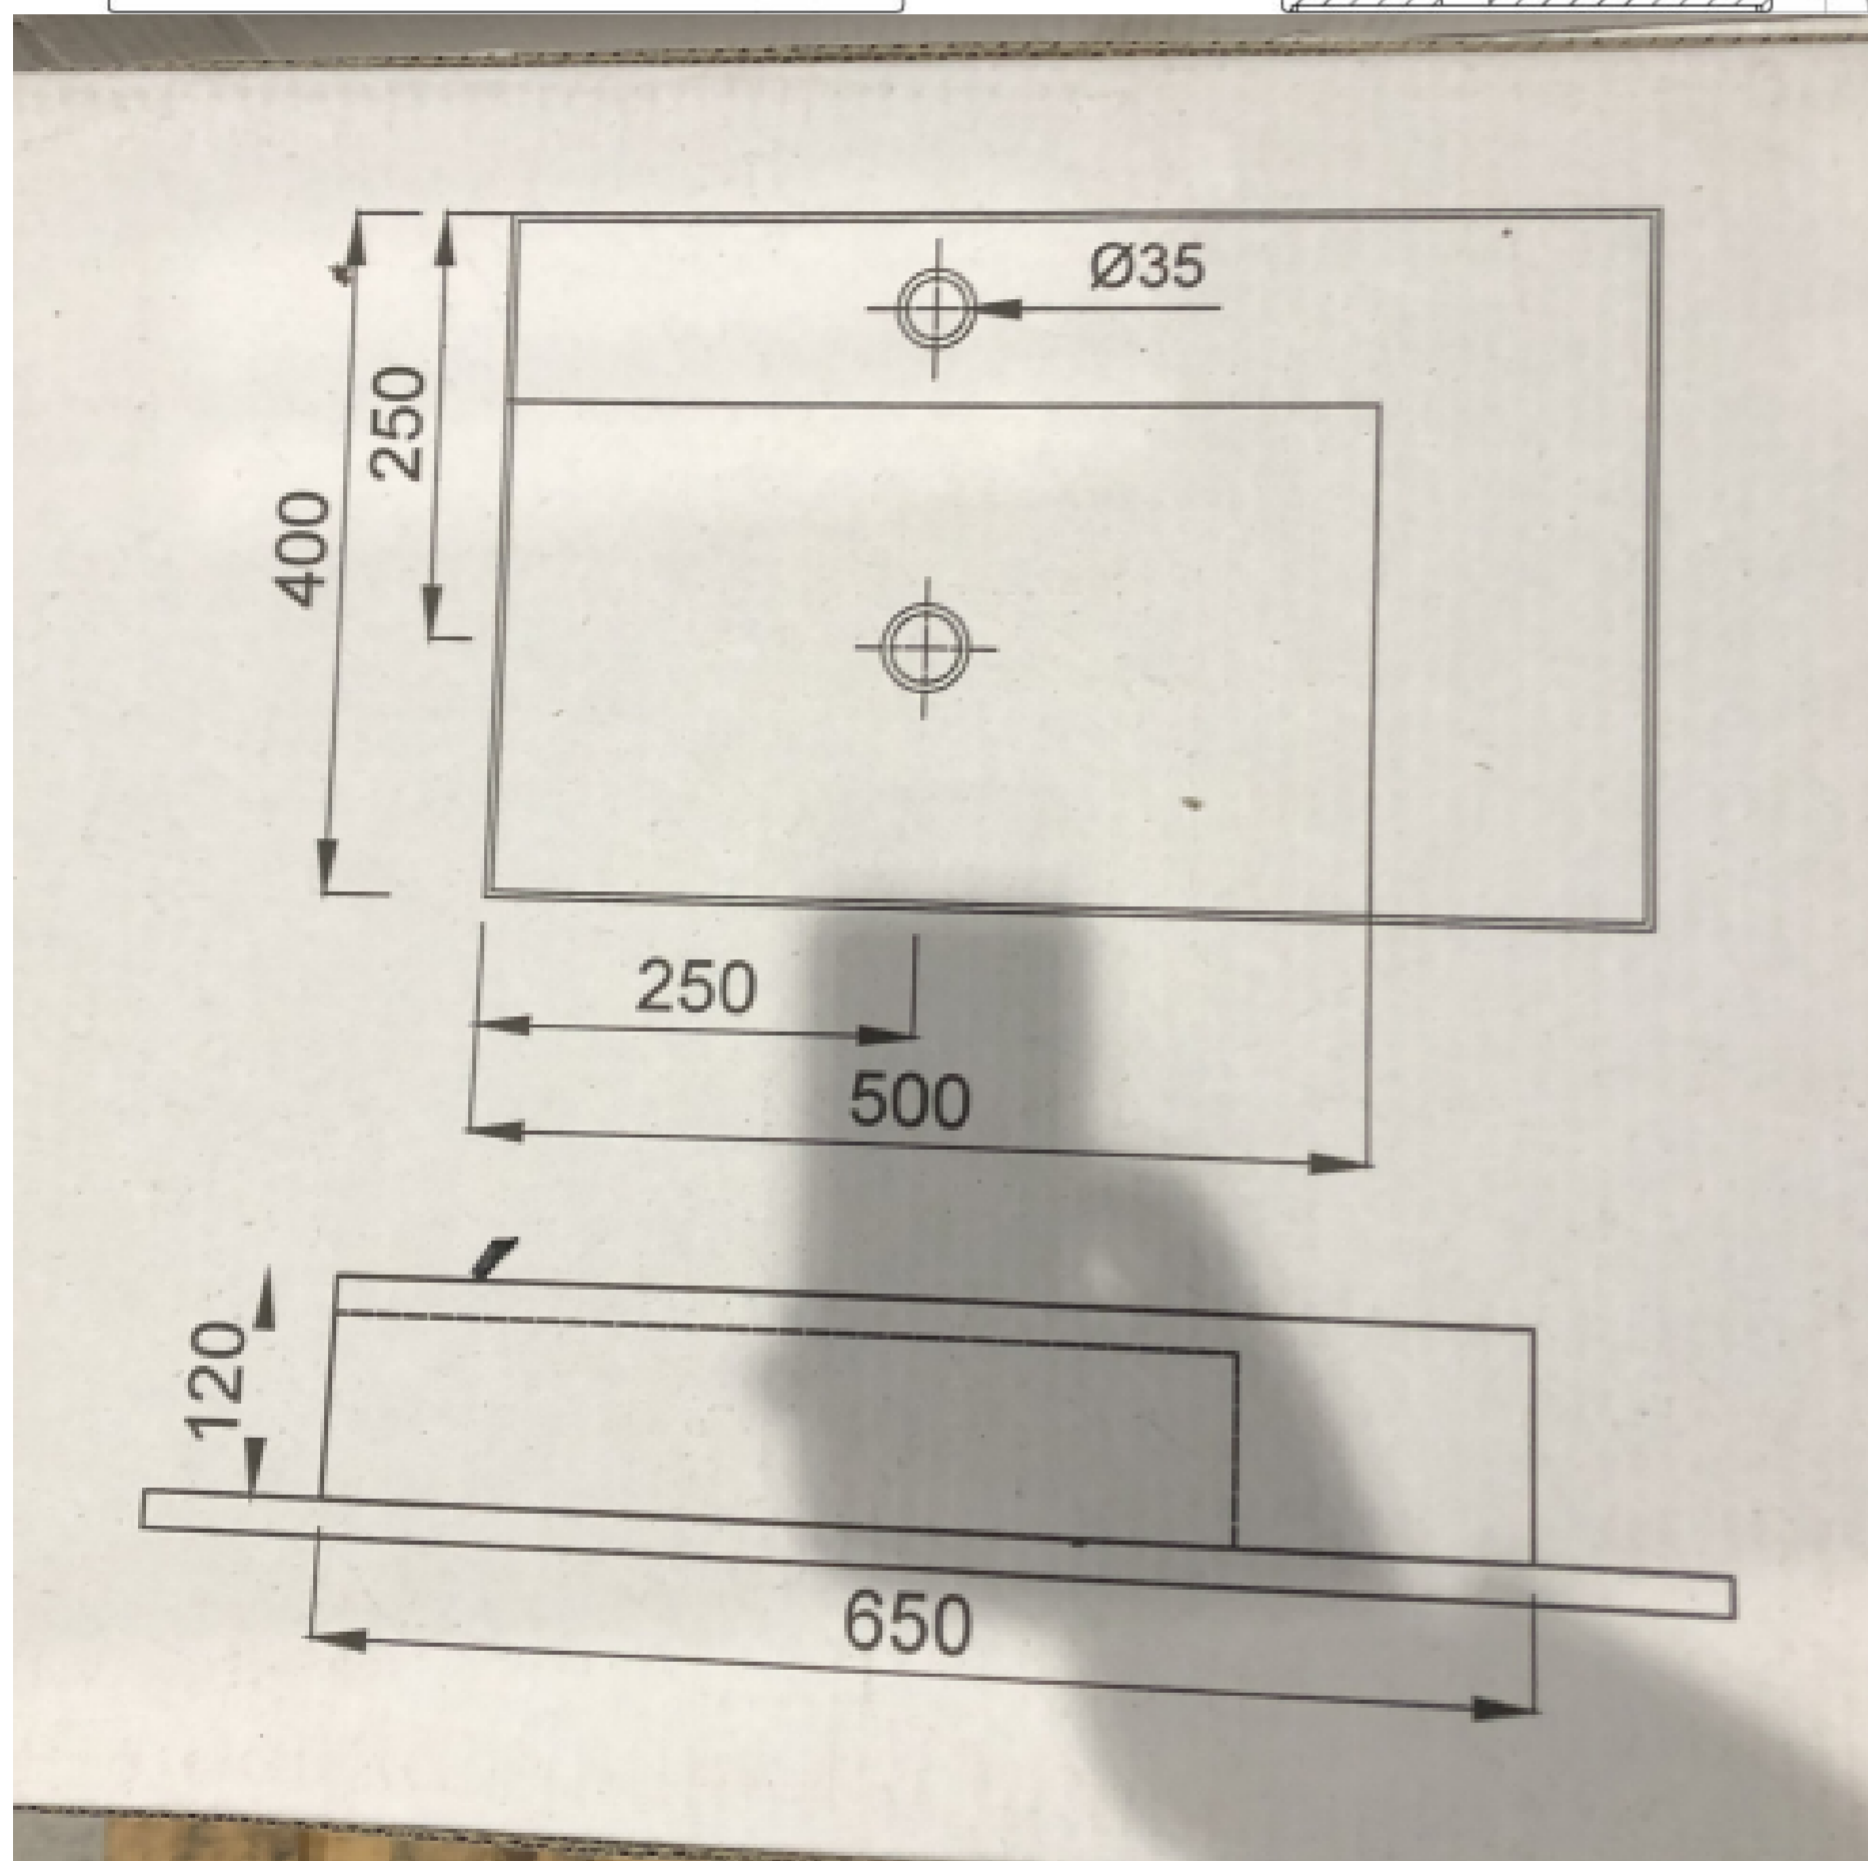

ICON 65X40CM COUNTERTOP WASHBASIN 1TH - GLOSS WHITE

Product Code: 83111

PRODUCT INFORMATION

Finish:	Gloss White
Height:	120mm
Width:	650mm
Depth:	400mm
Material	Ceramic
Weight	1616kg
Tap Holes	1 Tap Hole
Tap Hole Position	Centre
Recommended Waste Required	Unslotted waste
Furniture Required For Installation?	Yes
Guarantee	Lifetime
Extra Tap Hole Options	N/A

DESCRIPTION

ICON 65 x 40 washbasin 1 TH

TECHNICAL DRAWING

Saneux reserves the right to alter the specifications and product range without prior notice. Dimensions are given as a guide only. Dimensions should not be used for surrounding furniture, fixtures and fittings until the product is on site.

<https://saneux.com/products/icon-65x40cm-countertop-washbasin-1th-gloss-white>