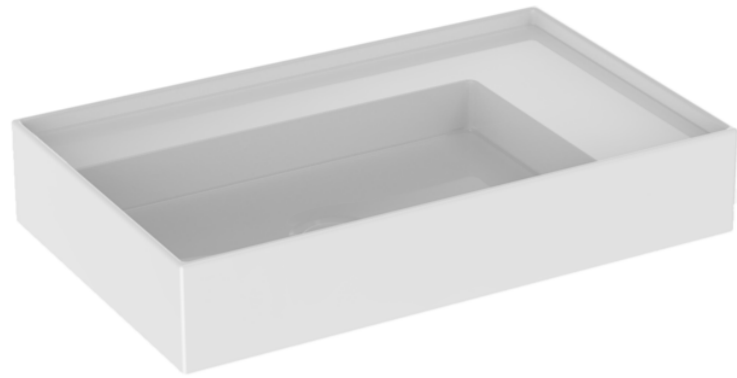

# ICON 65X40CM COUNTERTOP WASHBASIN OTH - GLOSS WHITE

Product Code: 83111.OTH

---

## PRODUCT INFORMATION

<b>Finish:</b>	Gloss White
<b>Height:</b>	120mm
<b>Width:</b>	650mm
<b>Depth:</b>	400mm
<b>Material</b>	Ceramic
<b>Tap Holes</b>	0 Tap Hole
<b>Recommended Waste Required</b>	Unslotted waste
<b>Furniture Required For Installation?</b>	Yes
<b>Guarantee</b>	Lifetime
<b>Extra Tap Hole Options</b>	N/A

<https://saneux.com/products/icon-65x40cm-countertop-washbasin-0th-gloss-white>