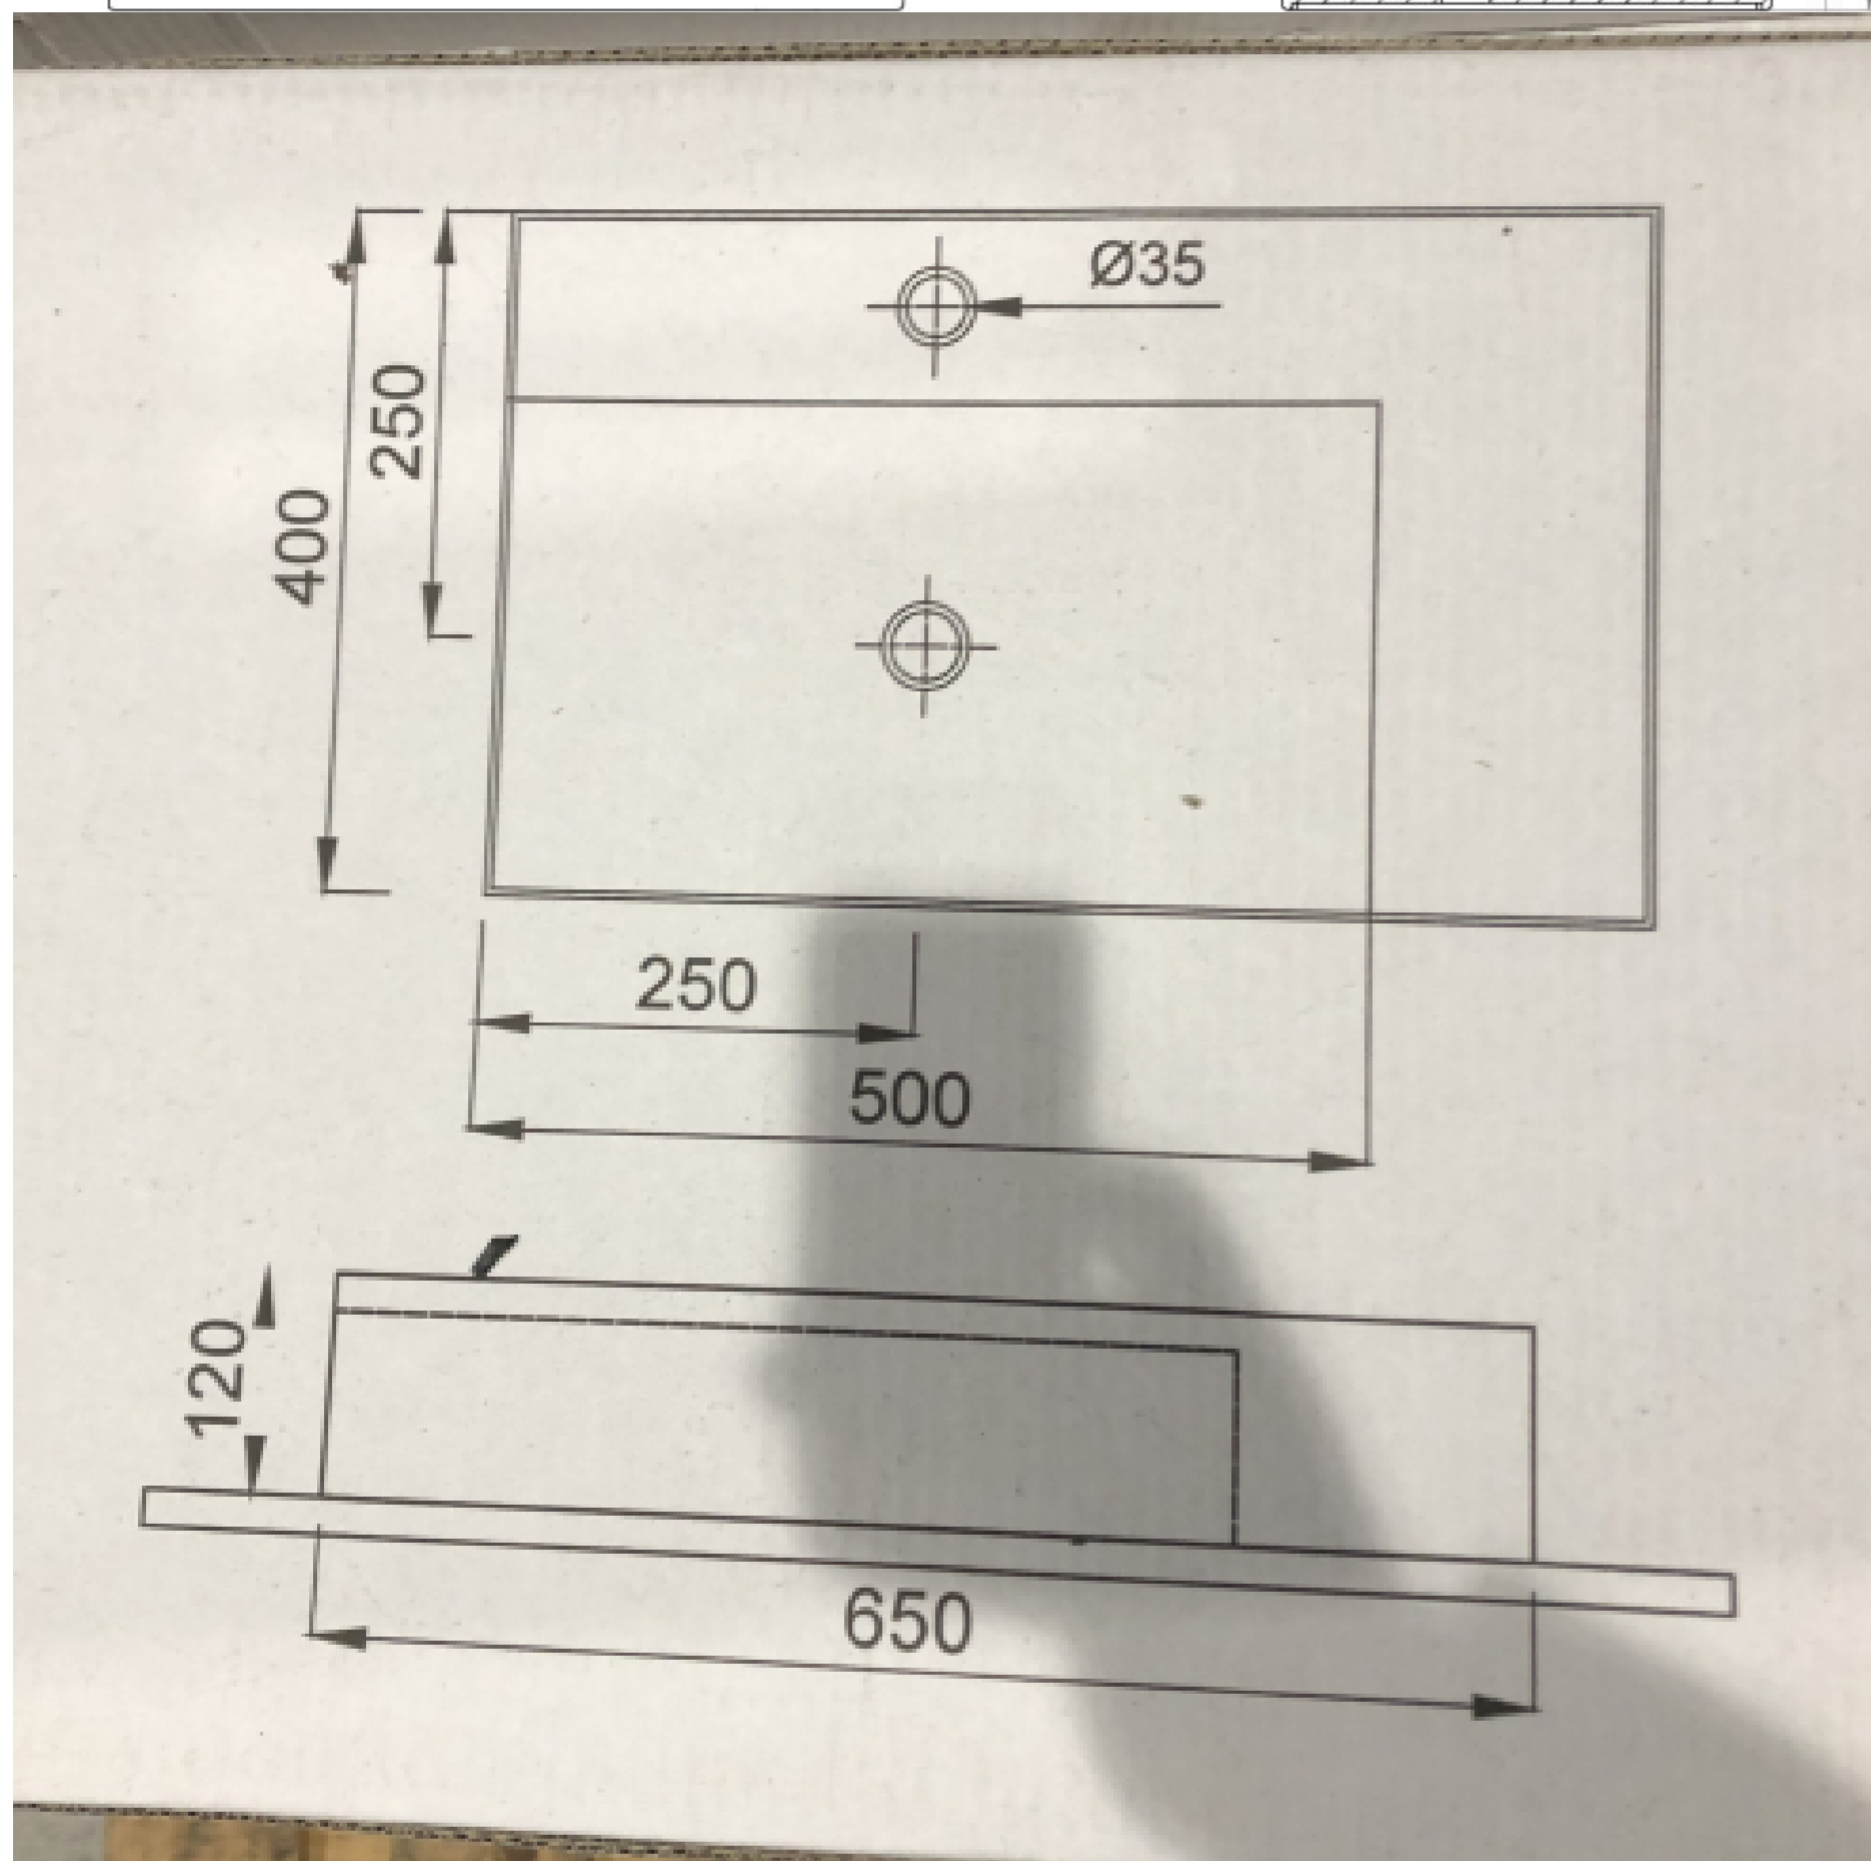

TECHNICAL DRAWING

Saneux reserves the right to alter the specifications and product range without prior notice. Dimensions are given as a guide only. Dimensions should not be used for surrounding furniture, fixtures and fittings until the product is on site.

<https://saneux.com/products/icon-65x40cm-countertop-washbasin-0th-gloss-white>