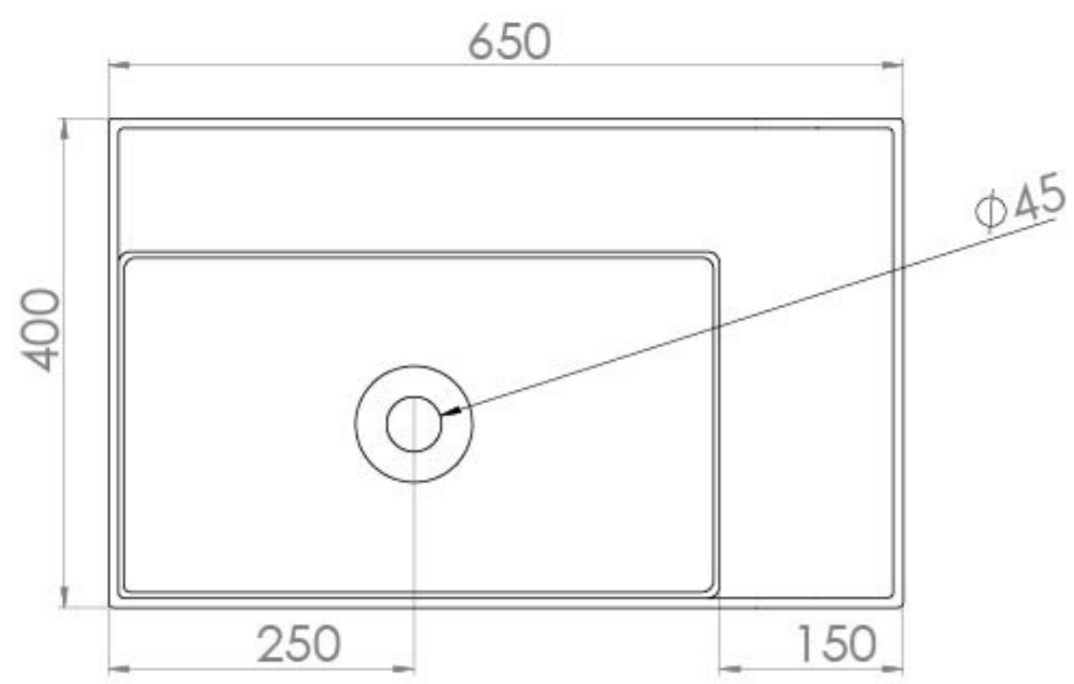

ICON 65X40CM COUNTERTOP WASHBASIN OTH - GLOSS WHITE

Product Code: 83111.OTH

PRODUCT INFORMATION

Finish:	Gloss White
Height:	120mm
Width:	650mm
Depth:	400mm
Material	Ceramic
Tap Holes	0 Tap Hole
Recommended Waste Required	Unslotted waste
Furniture Required For Installation?	Yes
Guarantee	Lifetime
Extra Tap Hole Options	N/A

TECHNICAL DRAWING

Saneux reserves the right to alter the specifications and product range without prior notice. Dimensions are given as a guide only. Dimensions should not be used for surrounding furniture, fixtures and fittings until the product is on site.

<https://saneux.com/products/icon-65x40cm-countertop-washbasin-0th-gloss-white>