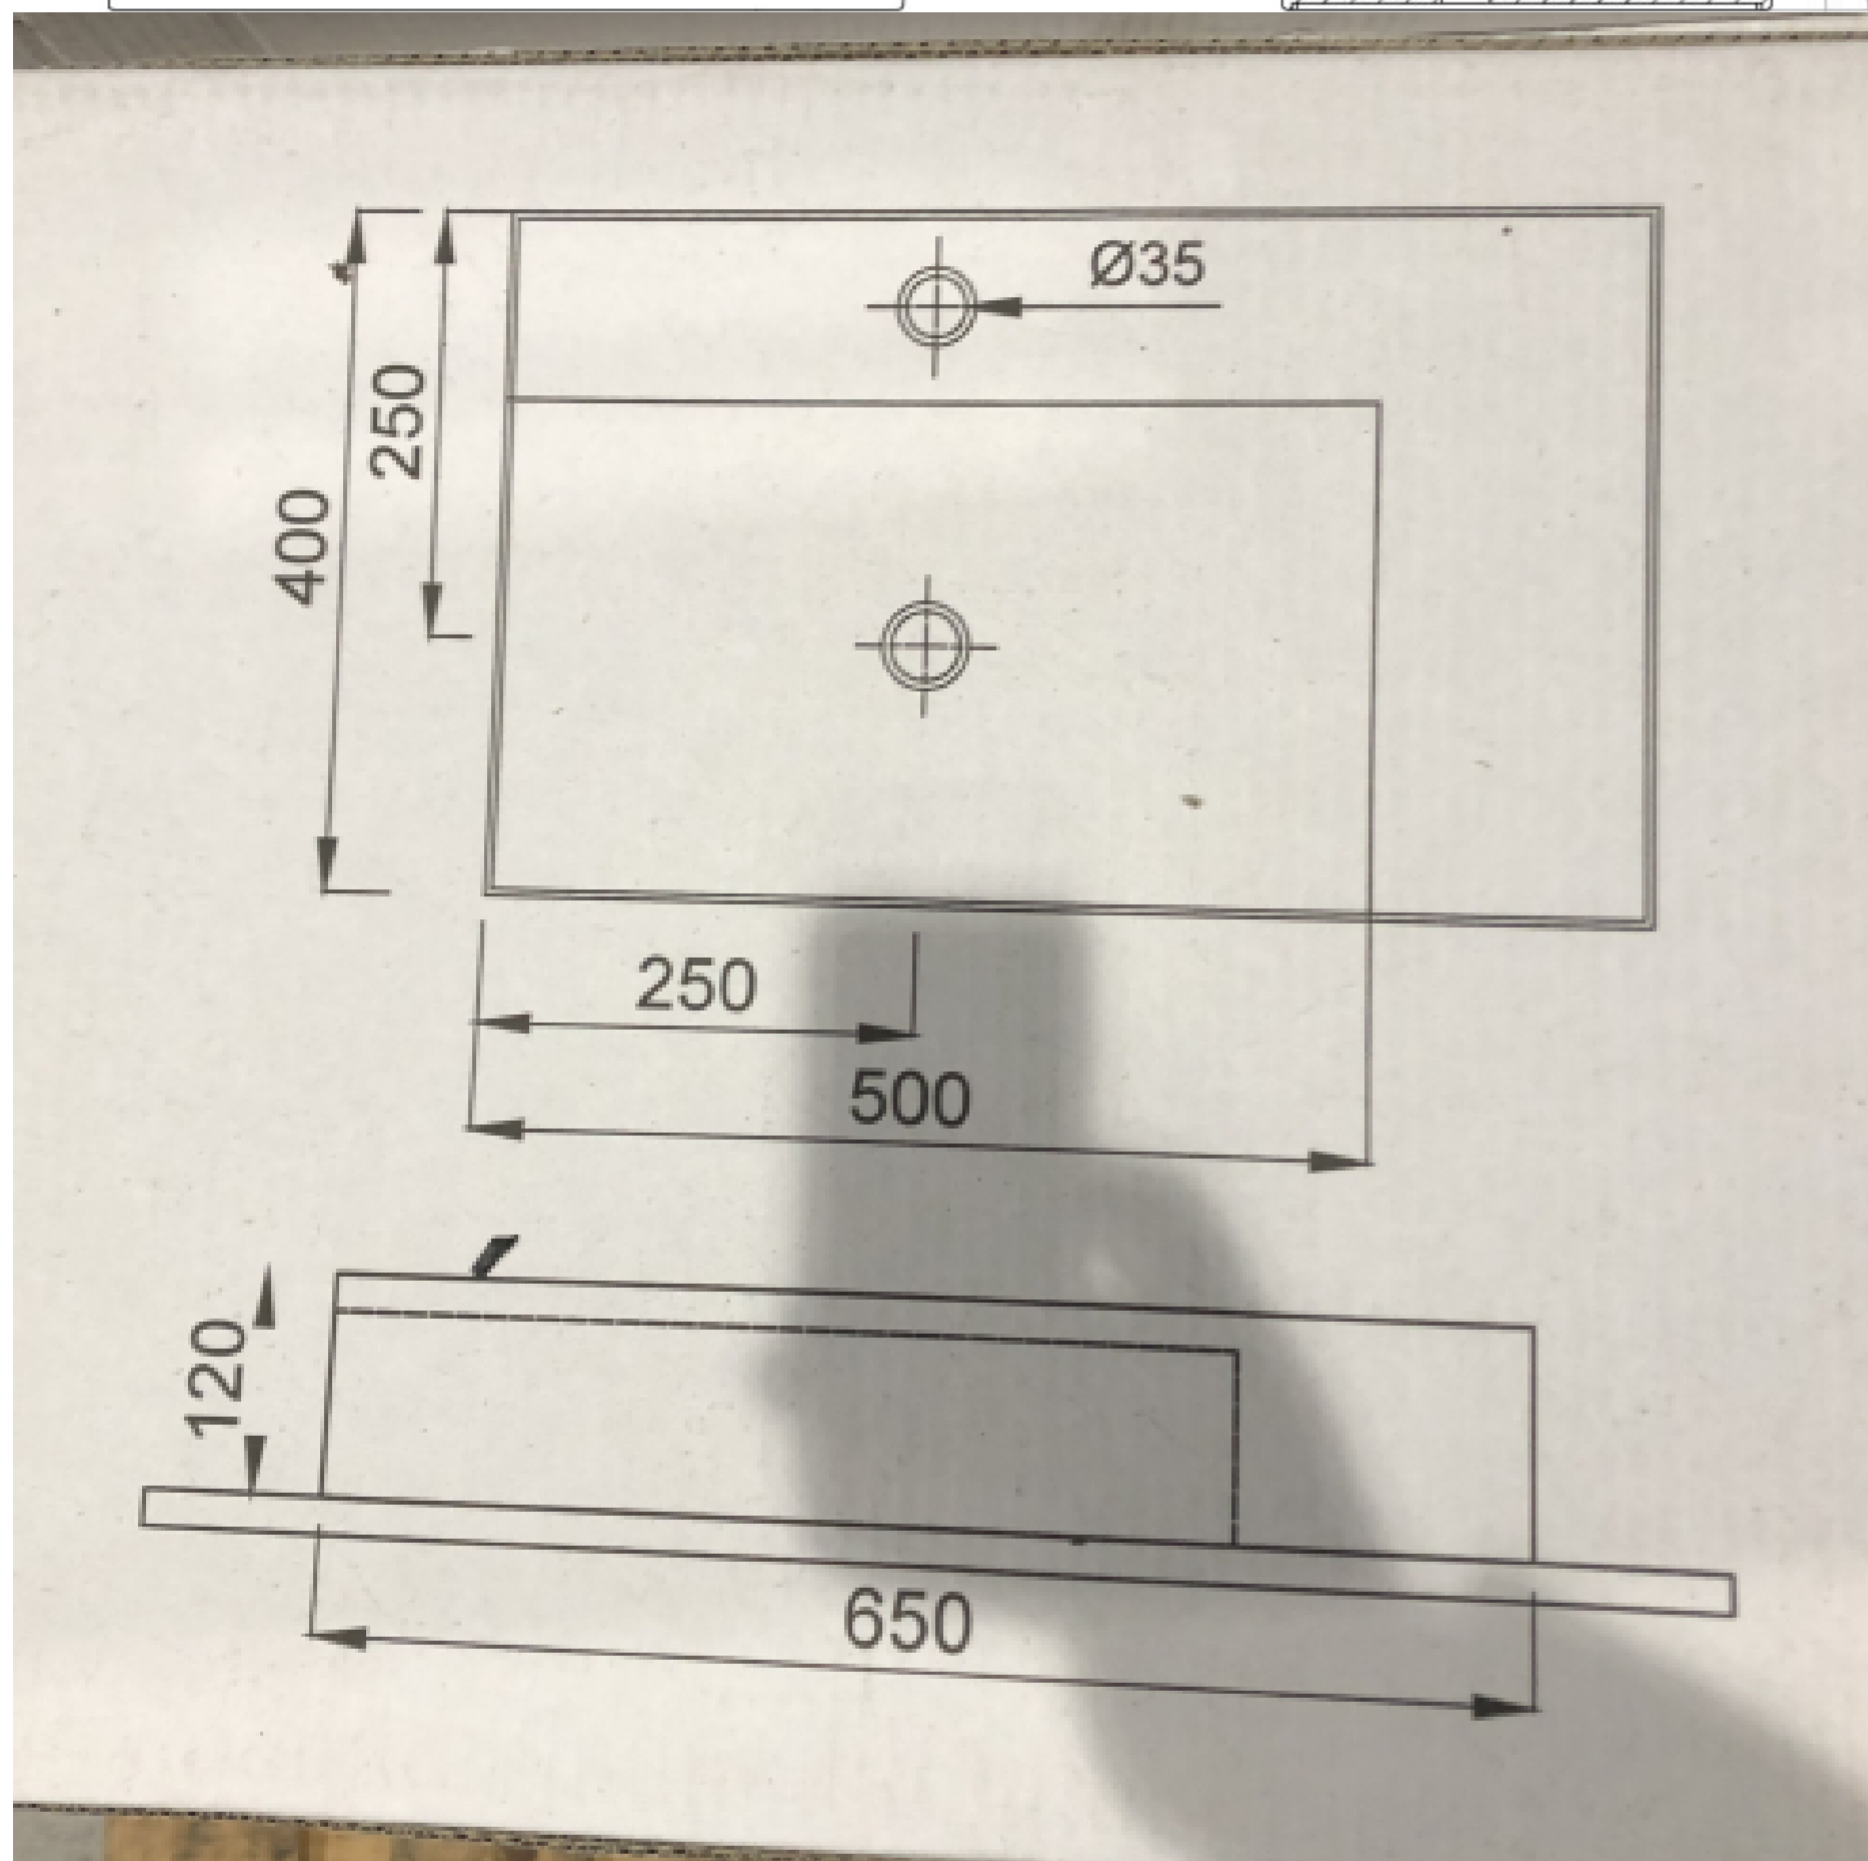

TECHNICAL DRAWING

Saneux reserves the right to alter the specifications and product range without prior notice. Dimensions are given as a guide only. Dimensions should not be used for surrounding furniture, fixtures and fittings until the product is on site.

<https://saneux.com/products/icon-65x40cm-countertop-washbasin-0th-gloss-white>