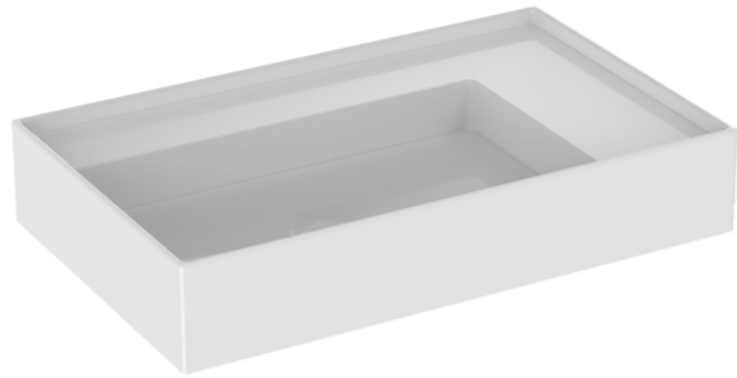

ICON 65X40CM COUNTERTOP WASHBASIN OTH - GLOSS WHITE

Product Code: 83111.OTH

PRODUCT INFORMATION

Finish:	Gloss White
Height:	120mm
Width:	650mm
Depth:	400mm
Material	Ceramic
Tap Holes	0 Tap Hole
Recommended Waste Required	Unslotted waste
Furniture Required For Installation?	Yes
Guarantee	Lifetime
Extra Tap Hole Options	N/A

<https://saneux.com/products/icon-65x40cm-countertop-washbasin-0th-gloss-white>