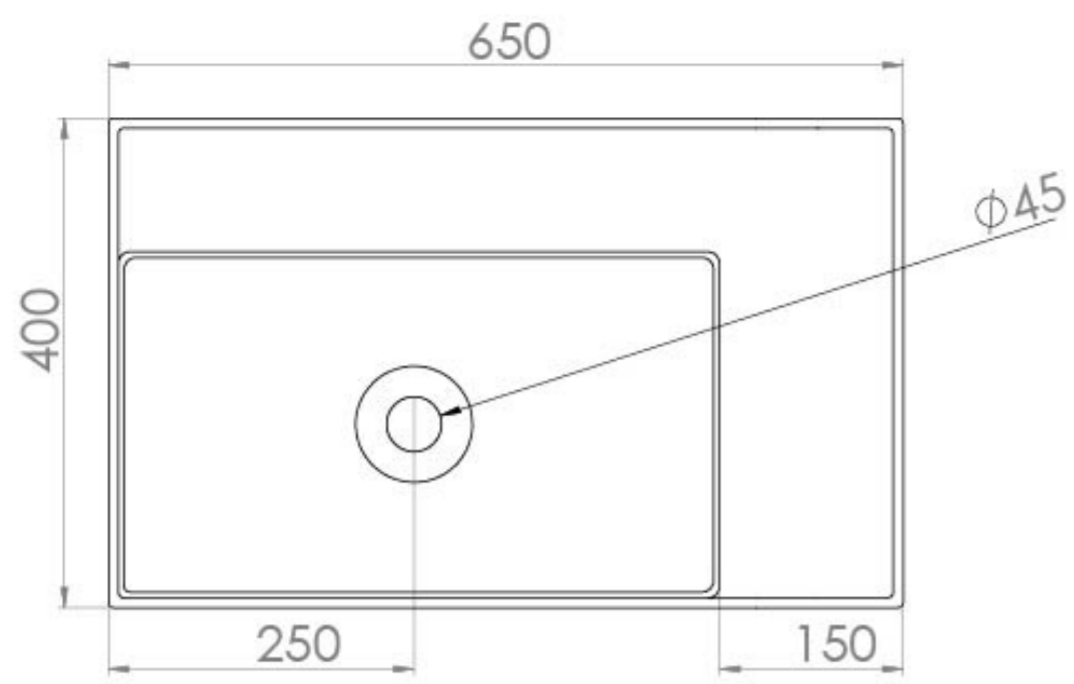

TECHNICAL DRAWING

Saneux reserves the right to alter the specifications and product range without prior notice. Dimensions are given as a guide only. Dimensions should not be used for surrounding furniture, fixtures and fittings until the product is on site.

<https://saneux.com/products/icon-65x40cm-countertop-washbasin-0th-gloss-white>