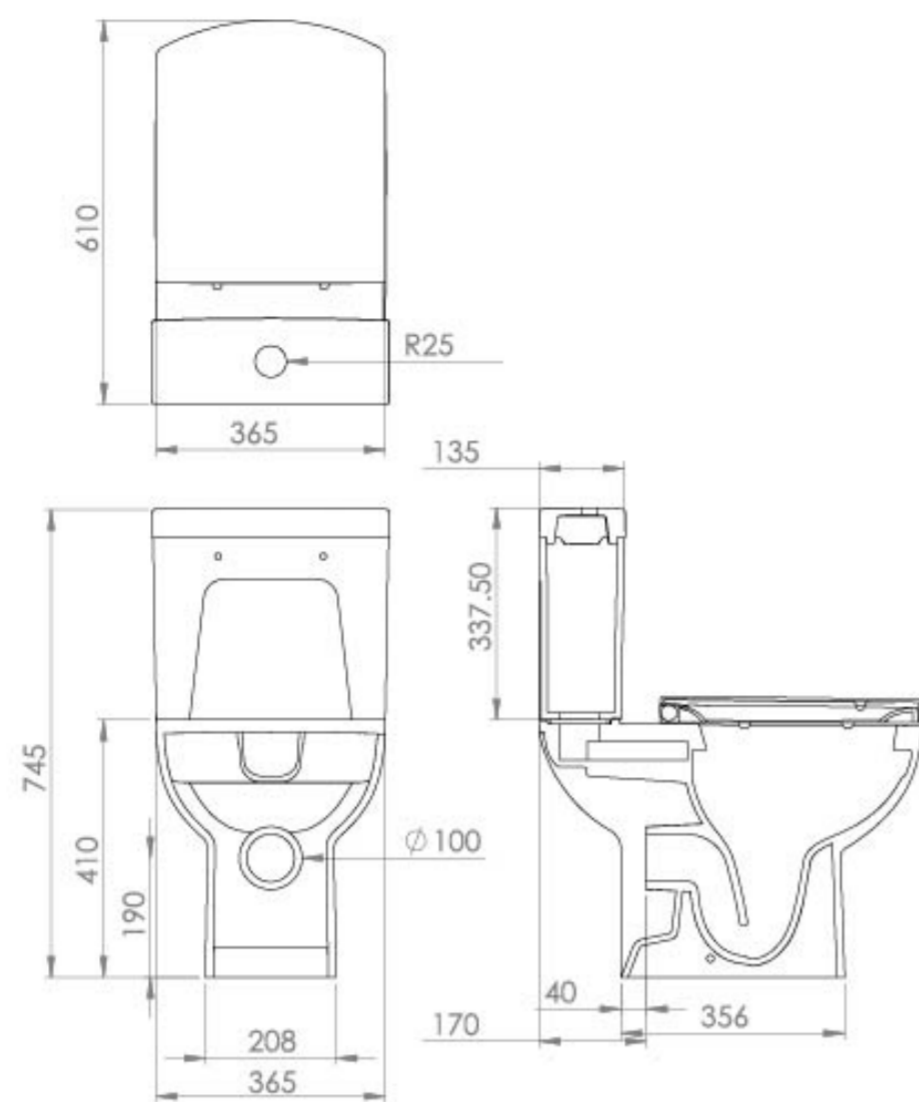

I-LINE II CISTERN (FOR 60635)

Product Code: 60636

PRODUCT INFORMATION

Finish:	Gloss White
Height:	337.5mm
Width:	365mm
Depth:	135mm
Material	Ceramic
Weight	10kg
Approvals/Standards	WRAS, AUK1 (Air gap technology)
Guarantee	Lifetime, 2 years on working parts
Compatible Pan(s)	60635

DESCRIPTION

Space saving innovation perfectly defines I-LINE in every sense.

The 60636 cistern works with the 60635 rimless close coupled WC pan which is ideal for small bathrooms because of its short projection at 60cm. The cistern internals are also WRAS approved, making it the perfect choice for developments.

*Pan sold separately
Compatible pan: 60635

TECHNICAL DRAWING

Saneux reserves the right to alter the specifications and product range without prior notice. Dimensions are given as a guide only. Dimensions should not be used for surrounding furniture, fixtures and fittings until the product is on site.