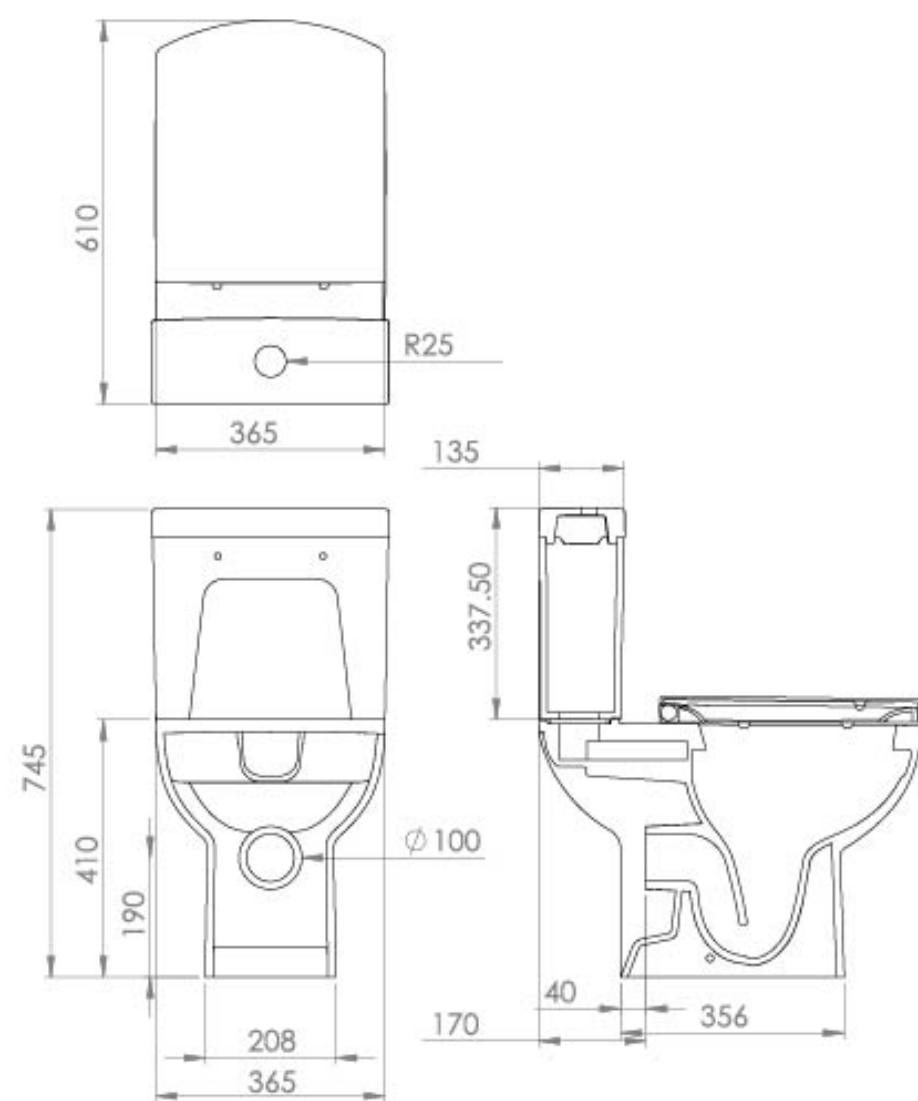

I-LINE II CISTERN (FOR 60635)

Product Code: 60636

PRODUCT INFORMATION

Finish:	Gloss White
Height:	337.5mm
Width:	365mm
Depth:	135mm
Material	Ceramic
Weight	10kg
Approvals/Standards	WRAS, AUK1 (Air gap technology)
Guarantee	Lifetime, 2 years on working parts
Compatible Pan(s)	60635

DESCRIPTION

Space saving innovation perfectly defines I-LINE in every sense.

The 60636 cistern works with the 60635 rimless close coupled WC pan which is ideal for small bathrooms because of its short projection at 60cm. The cistern internals are also WRAS approved, making it the perfect choice for developments.

*Pan sold separately
Compatible pan: 60635

TECHNICAL DRAWING

Saneux reserves the right to alter the specifications and product range without prior notice. Dimensions are given as a guide only. Dimensions should not be used for surrounding furniture, fixtures and fittings until the product is on site.