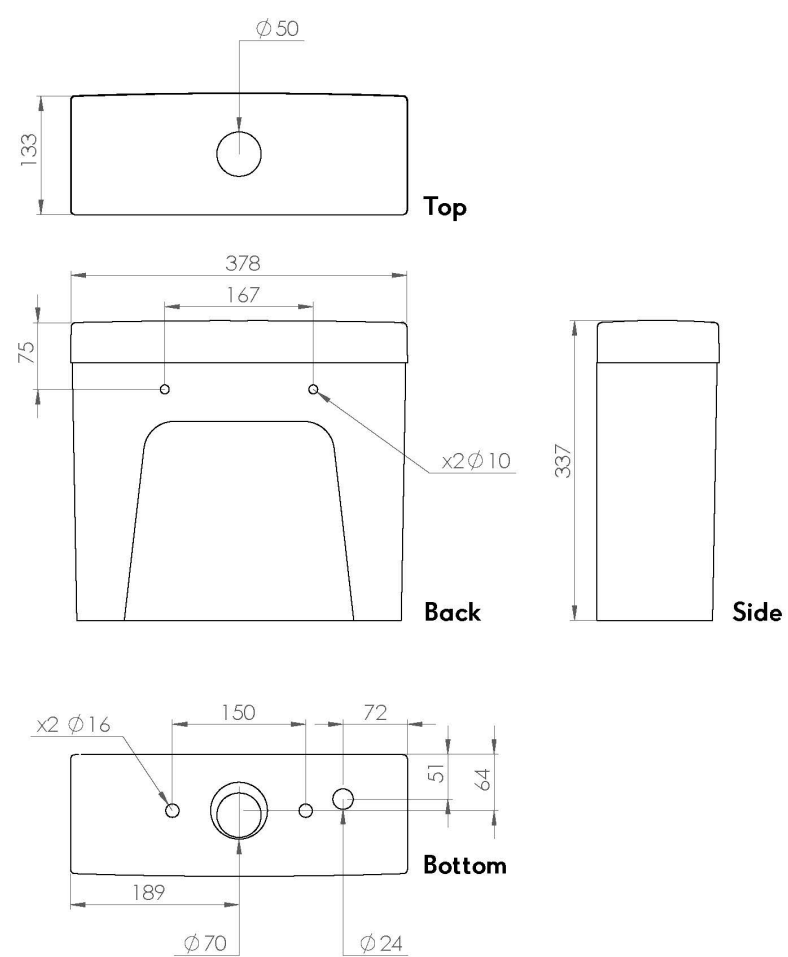

I-LINE II CISTERN (FOR 60635)

Product Code: 60636

PRODUCT INFORMATION

Finish:	Gloss White
Height:	337.5mm
Width:	365mm
Depth:	135mm
Material	Ceramic
Weight	10kg
Approvals/Standards	WRAS, AUK1 (Air gap technology)
Guarantee	Lifetime, 2 years on working parts
Compatible Pan(s)	60635

DESCRIPTION

Space saving innovation perfectly defines I-LINE in every sense.

The 60636 cistern works with the 60635 rimless close coupled WC pan which is ideal for small bathrooms because of its short projection at 60cm. The cistern internals are also WRAS approved, making it the perfect choice for developments.

*Pan sold separately
Compatible pan: 60635

TECHNICAL DRAWING

Saneux reserves the right to alter the specifications and product range without prior notice. Dimensions are given as a guide only. Dimensions should not be used for surrounding furniture, fixtures and fittings until the product is on site.