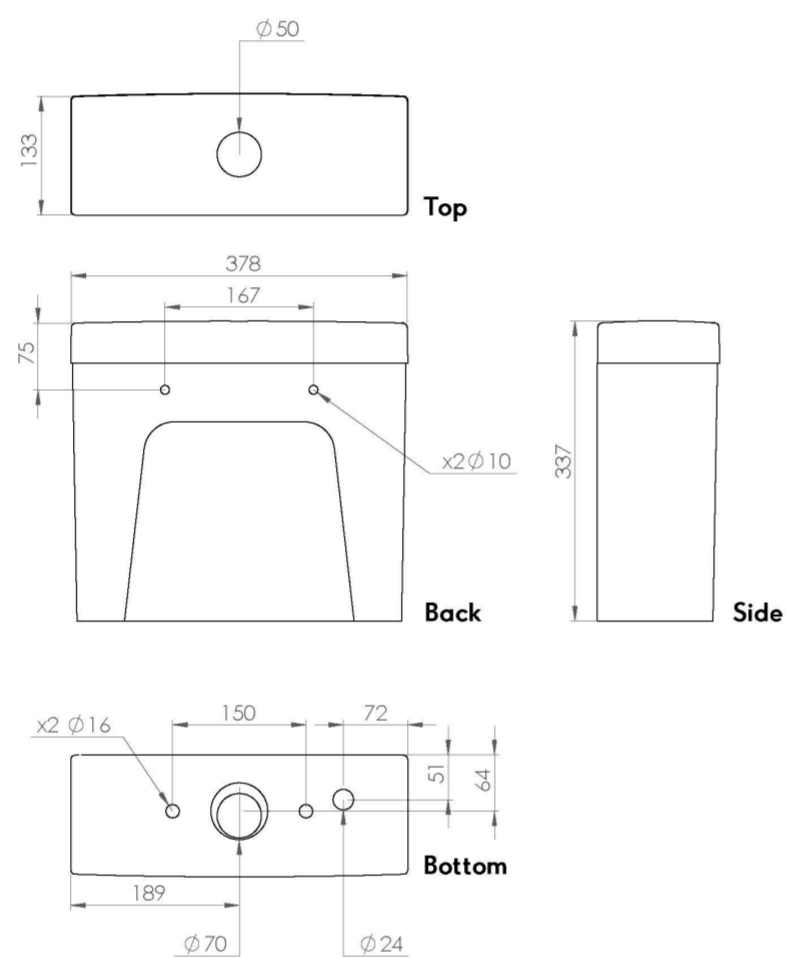

I-LINE II CISTERN (FOR 60635)

Product Code: 60636

PRODUCT INFORMATION

Finish:	Gloss White
Height:	337.5mm
Width:	365mm
Depth:	135mm
Material	Ceramic
Weight	10kg
Approvals/Standards	WRAS, AUK1 (Air gap technology)
Guarantee	Lifetime, 2 years on working parts
Compatible Pan(s)	60635

DESCRIPTION

Space saving innovation perfectly defines I-LINE in every sense.

The 60636 cistern works with the 60635 rimless close coupled WC pan which is ideal for small bathrooms because of its short projection at 60cm. The cistern internals are also WRAS approved, making it the perfect choice for developments.

*Pan sold separately
Compatible pan: 60635

TECHNICAL DRAWING

Saneux reserves the right to alter the specifications and product range without prior notice. Dimensions are given as a guide only. Dimensions should not be used for surrounding furniture, fixtures and fittings until the product is on site.