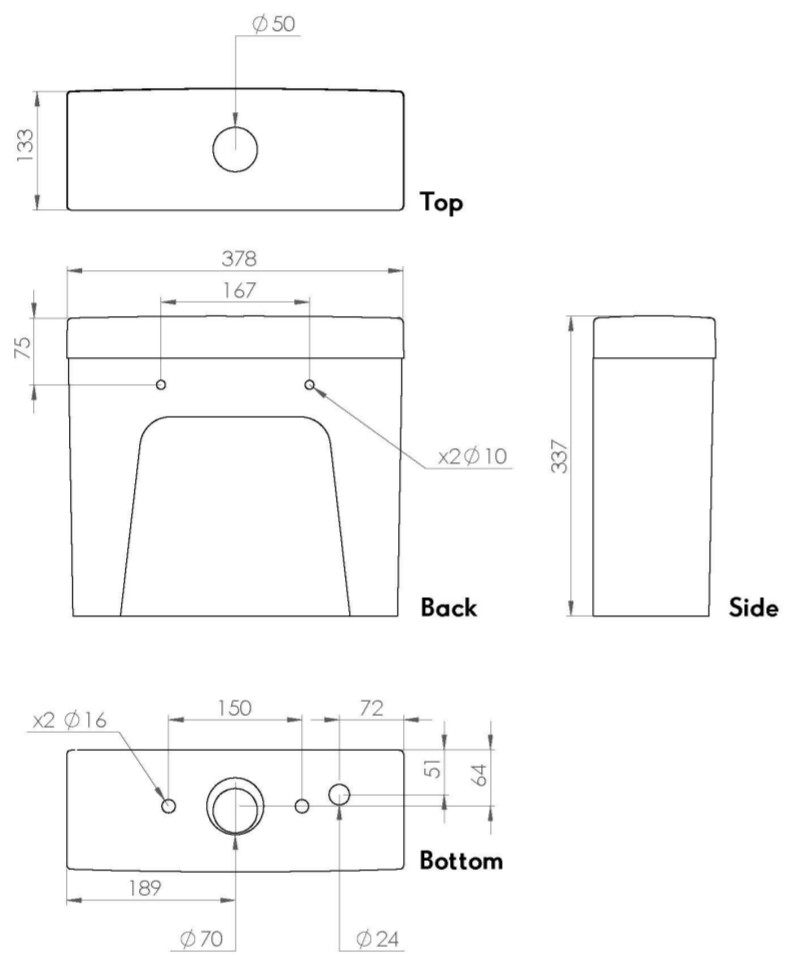

TECHNICAL DRAWING

Saneux reserves the right to alter the specifications and product range without prior notice. Dimensions are given as a guide only. Dimensions should not be used for surrounding furniture, fixtures and fittings until the product is on site.