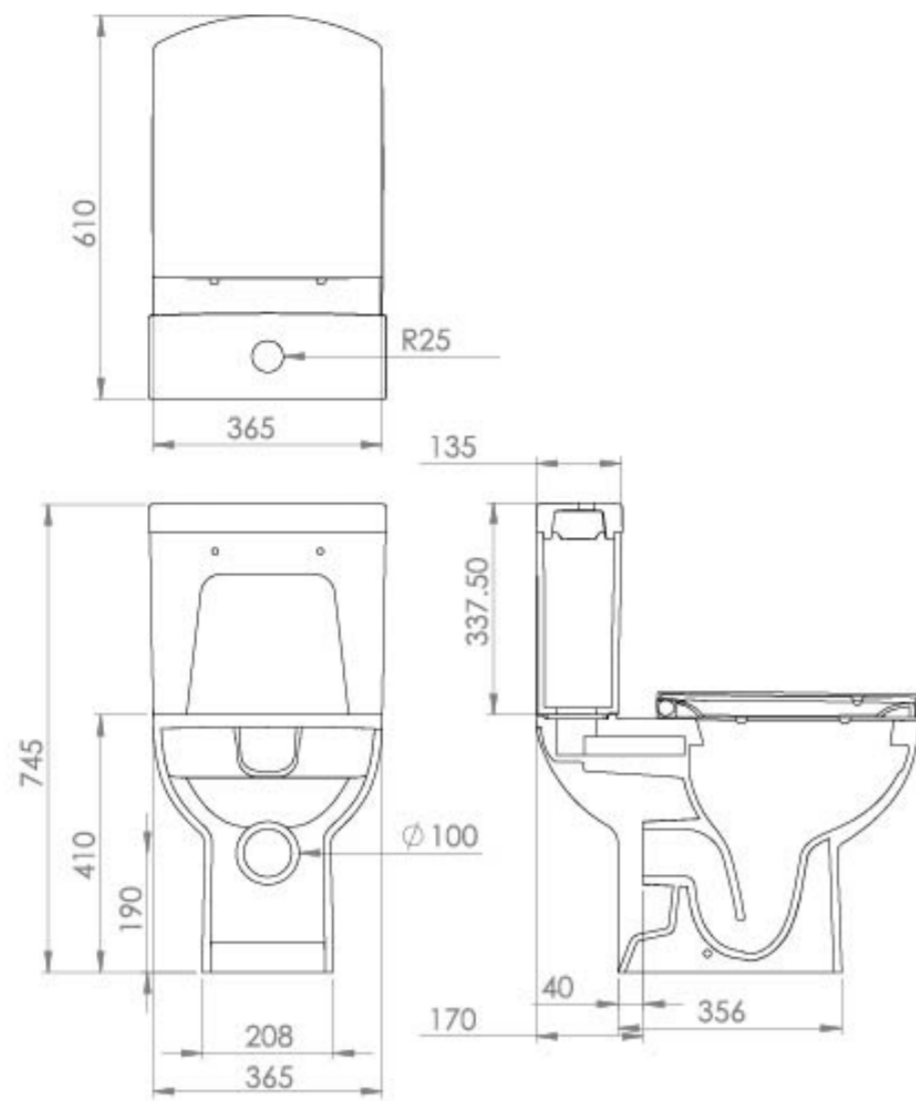

## I-LINE II CISTERN (FOR 60635)

**Product Code:** 60636

---

### PRODUCT INFORMATION

<b>Finish:</b>	Gloss White
<b>Height:</b>	337.5mm
<b>Width:</b>	365mm
<b>Depth:</b>	135mm
<b>Material</b>	Ceramic
<b>Weight</b>	10kg
<b>Approvals/Standards</b>	WRAS, AUK1 (Air gap technology)
<b>Guarantee</b>	Lifetime, 2 years on working parts
<b>Compatible Pan(s)</b>	60635

### DESCRIPTION

Space saving innovation perfectly defines I-LINE in every sense.

The 60636 cistern works with the 60635 rimless close coupled WC pan which is ideal for small bathrooms because of its short projection at 60cm. The cistern internals are also WRAS approved, making it the perfect choice for developments.

# TECHNICAL DRAWING

Saneux reserves the right to alter the specifications and product range without prior notice. Dimensions are given as a guide only. Dimensions should not be used for surrounding furniture, fixtures and fittings until the product is on site.