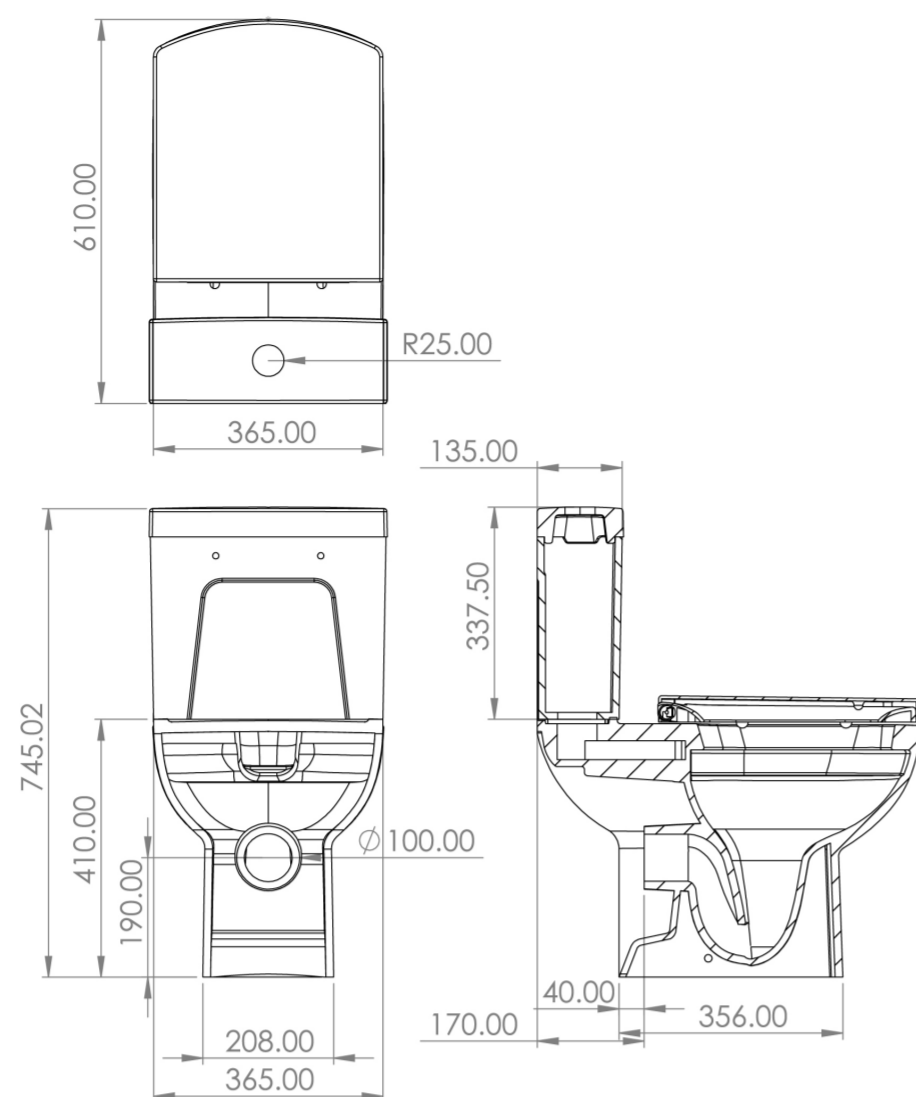

I-LINE II CLOSE COUPLED WC PAN - RIMLESS

Product Code: 60635

PRODUCT INFORMATION

Finish:	Gloss White
Height:	410mm
Width:	365mm
Depth:	610mm
Material	Ceramic
Weight	24kg
Guarantee	Lifetime
Compatible Toilet Seat(s)	60633
Compatible Cistern(s)	60636
Type of Flushing	Rimless technology

DESCRIPTION

Space saving innovation perfectly defines I-LINE in every sense.

The 60635 rimless close coupled WC pan is ideal for small bathrooms because of its short projection at 60cm. It also features a rimless technology which gives it a modern edge, perfectly matching its modern design.

*Cistern & seat sold separately

Compatible cistern: 60636

Compatible seat: 60633

TECHNICAL DRAWING

Saneux reserves the right to alter the specifications and product range without prior notice. Dimensions are given as a guide only. Dimensions should not be used for surrounding furniture, fixtures and fittings until the product is on site.

<https://saneux.com/products/i-line-ii-close-coupled-wc-pan-rimless>