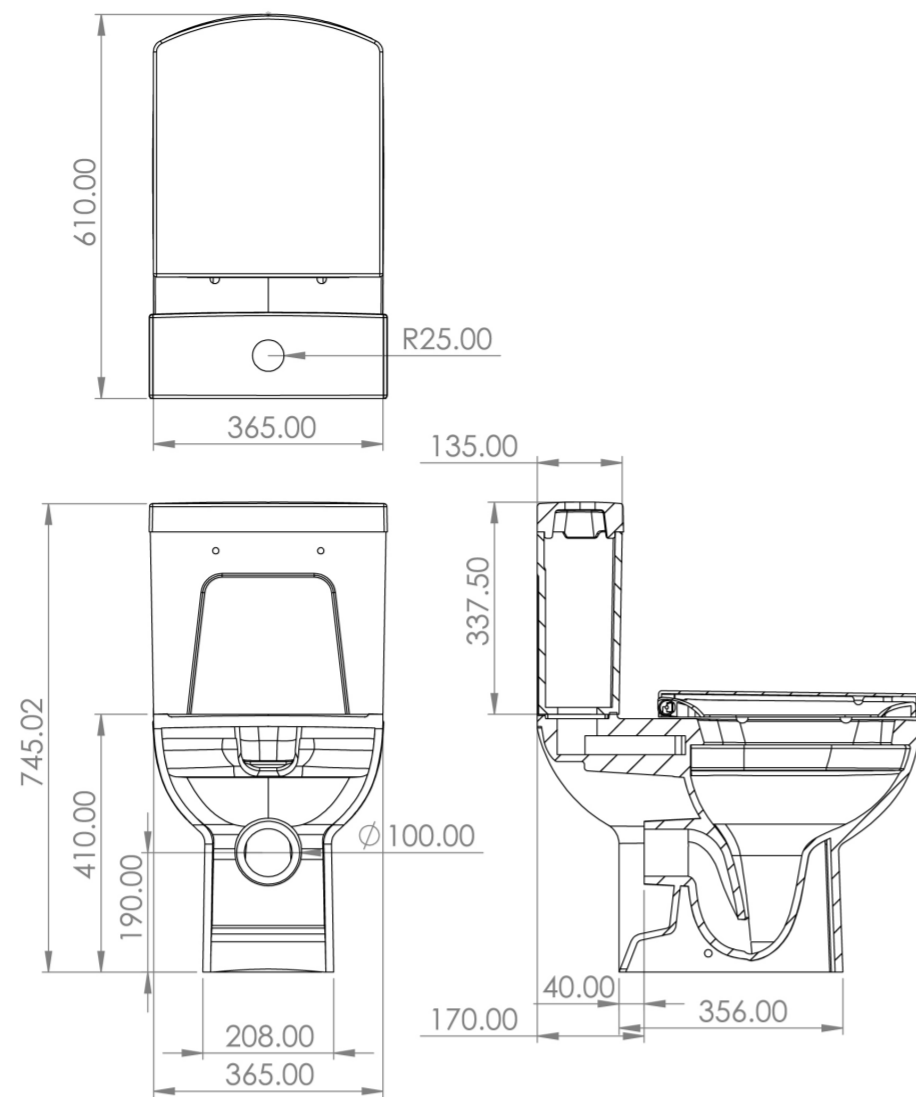

I-LINE II CLOSE COUPLED WC PAN - RIMLESS

Product Code: 60635

PRODUCT INFORMATION

Finish:	Gloss White
Height:	410mm
Width:	365mm
Depth:	610mm
Material	Ceramic
Weight	24kg
Guarantee	Lifetime
Compatible Toilet Seat(s)	60633
Compatible Cistern(s)	60636
Type of Flushing	Rimless technology

DESCRIPTION

Space saving innovation perfectly defines I-LINE in every sense.

The 60635 rimless close coupled WC pan is ideal for small bathrooms because of its short projection at 60cm. It also features a rimless technology which gives it a modern edge, perfectly matching its modern design.

*Cistern & seat sold separately

Compatible cistern: 60636

Compatible seat: 60633

TECHNICAL DRAWING

Saneux reserves the right to alter the specifications and product range without prior notice. Dimensions are given as a guide only. Dimensions should not be used for surrounding furniture, fixtures and fittings until the product is on site.

<https://saneux.com/products/i-line-ii-close-coupled-wc-pan-rimless>