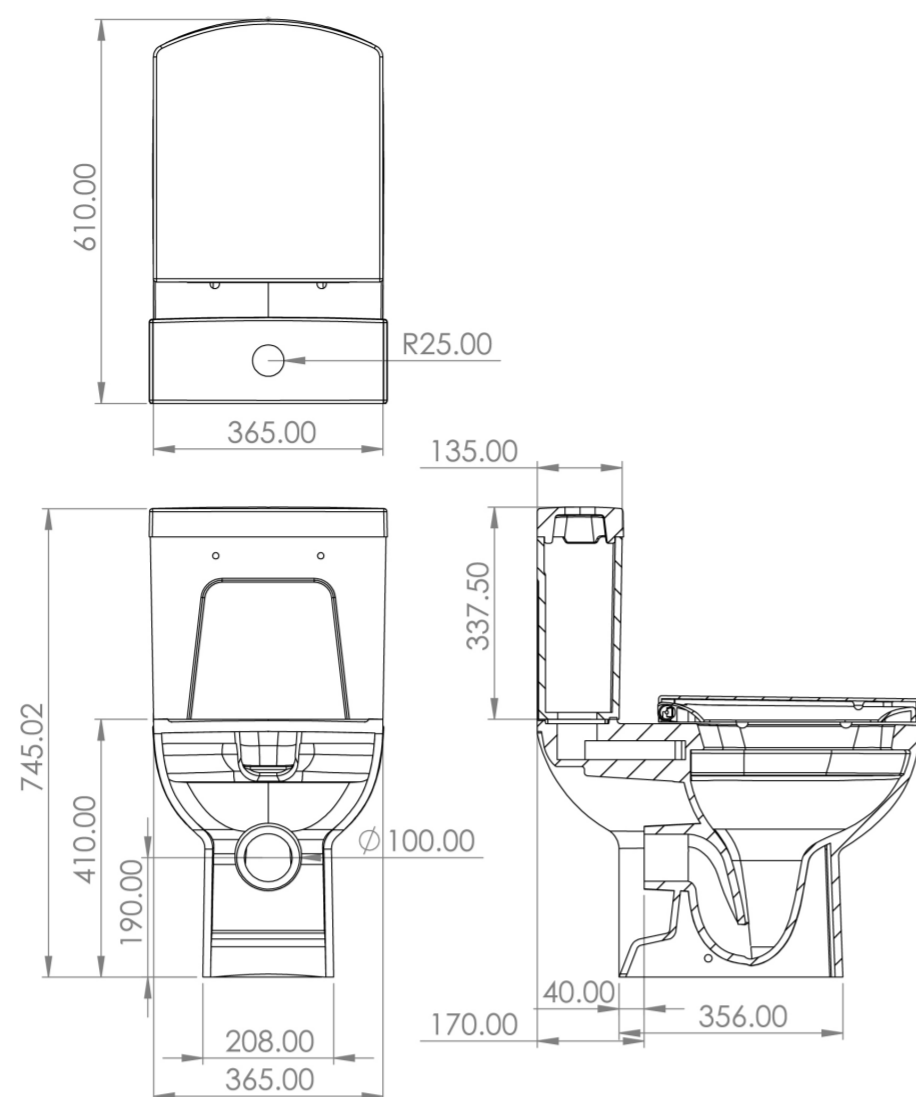

## I-LINE II CLOSE COUPLED WC PAN - RIMLESS

---

**Product Code:** 60635

### PRODUCT INFORMATION

<b>Finish:</b>	Gloss White
<b>Height:</b>	410mm
<b>Width:</b>	365mm
<b>Depth:</b>	610mm
<b>Material</b>	Ceramic
<b>Weight</b>	24kg
<b>Guarantee</b>	Lifetime
<b>Compatible Toilet Seat(s)</b>	60633
<b>Compatible Cistern(s)</b>	60636
<b>Type of Flushing</b>	Rimless technology

### DESCRIPTION

Space saving innovation perfectly defines I-LINE in every sense.

The 60635 rimless close coupled WC pan is ideal for small bathrooms because of its short projection at 60cm. It also features a rimless technology which gives it a modern edge, perfectly matching its modern design.

# TECHNICAL DRAWING

---

Saneux reserves the right to alter the specifications and product range without prior notice. Dimensions are given as a guide only. Dimensions should not be used for surrounding furniture, fixtures and fittings until the product is on site.