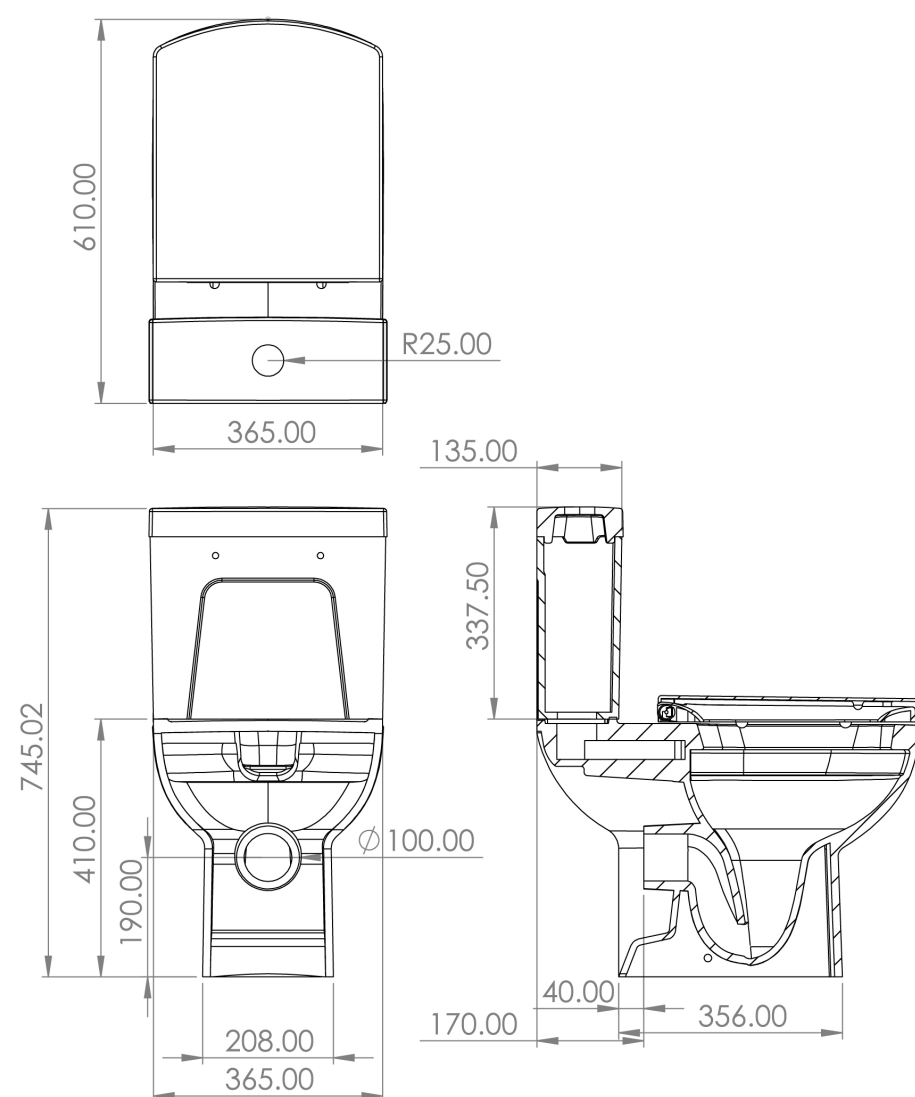

I-LINE II CLOSE COUPLED WC PAN - RIMLESS

Product Code: 60635

PRODUCT INFORMATION

Finish:	Gloss White
Height:	410mm
Width:	365mm
Depth:	610mm
Material	Ceramic
Weight	24kg
Guarantee	Lifetime
Compatible Toilet Seat(s)	60633
Compatible Cistern(s)	60636
Type of Flushing	Rimless technology

DESCRIPTION

Space saving innovation perfectly defines I-LINE in every sense.

The 60635 rimless close coupled WC pan is ideal for small bathrooms because of its short projection at 60cm. It also features a rimless technology which gives it a modern edge, perfectly matching its modern design.

*Cistern & seat sold separately

Compatible cistern: 60636

Compatible seat: 60633

TECHNICAL DRAWING

Saneux reserves the right to alter the specifications and product range without prior notice. Dimensions are given as a guide only. Dimensions should not be used for surrounding furniture, fixtures and fittings until the product is on site.

<https://saneux.com/products/i-line-ii-close-coupled-wc-pan-rimless>