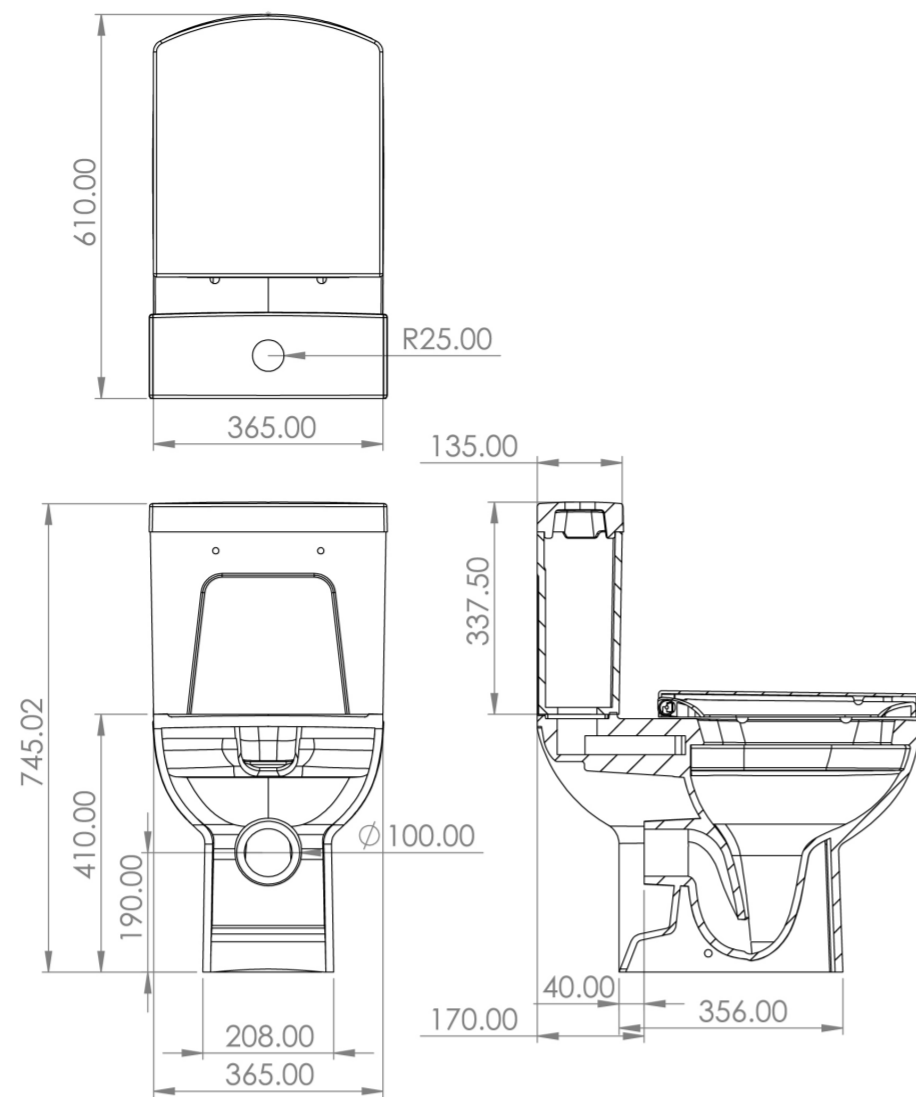

I-LINE II CLOSE COUPLED WC PAN - RIMLESS

Product Code: 60635

PRODUCT INFORMATION

| | |
|----------------------------------|--------------------|
| Finish: | Gloss White |
| Height: | 410mm |
| Width: | 365mm |
| Depth: | 610mm |
| Material | Ceramic |
| Weight | 24kg |
| Guarantee | Lifetime |
| Compatible Toilet Seat(s) | 60633 |
| Compatible Cistern(s) | 60636 |
| Type of Flushing | Rimless technology |

DESCRIPTION

Space saving innovation perfectly defines I-LINE in every sense.

The 60635 rimless close coupled WC pan is ideal for small bathrooms because of its short projection at 60cm. It also features a rimless technology which gives it a modern edge, perfectly matching its modern design.

*Cistern & seat sold separately

Compatible cistern: 60636

Compatible seat: 60633

TECHNICAL DRAWING

Saneux reserves the right to alter the specifications and product range without prior notice. Dimensions are given as a guide only. Dimensions should not be used for surrounding furniture, fixtures and fittings until the product is on site.

<https://saneux.com/products/i-line-ii-close-coupled-wc-pan-rimless>