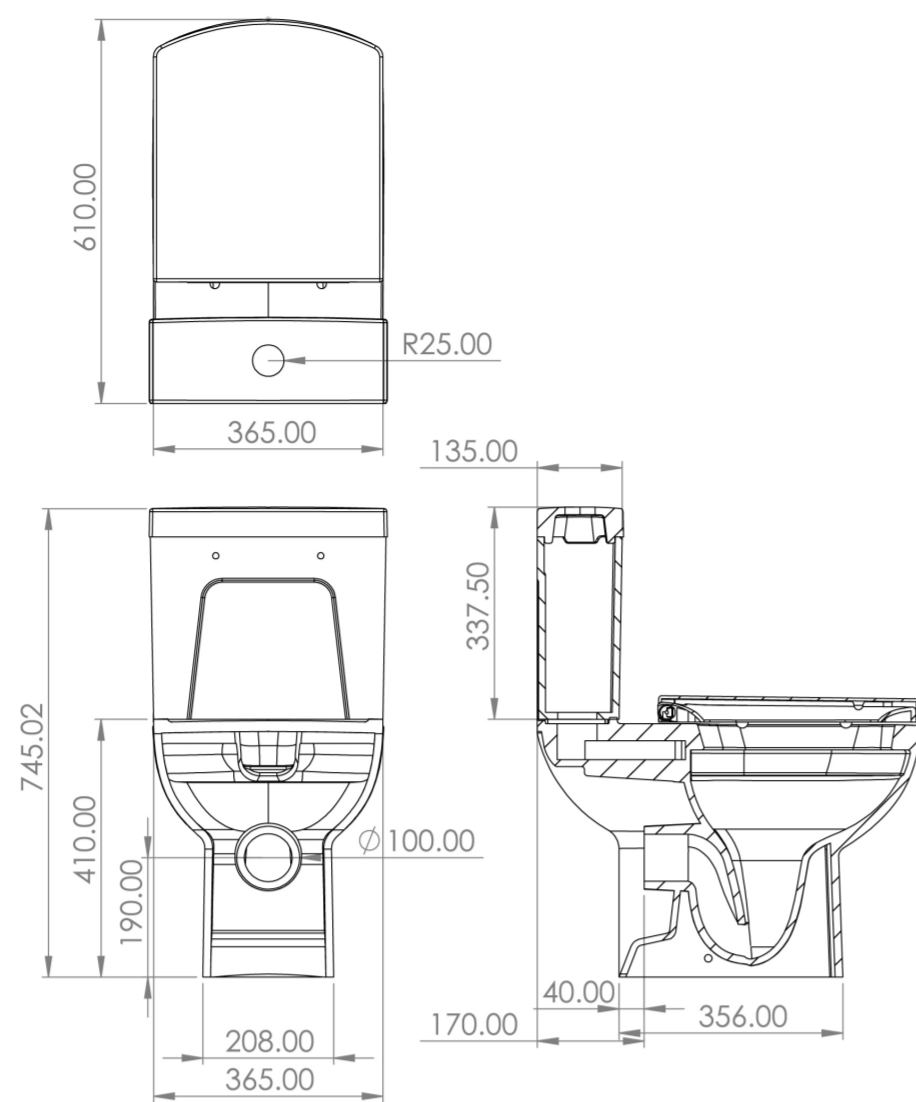

## I-LINE II CLOSE COUPLED WC PAN - RIMLESS

---

**Product Code:** 60635

### PRODUCT INFORMATION

<b>Finish:</b>	Gloss White
<b>Height:</b>	410mm
<b>Width:</b>	365mm
<b>Depth:</b>	610mm
<b>Material</b>	Ceramic
<b>Weight</b>	24kg
<b>Guarantee</b>	Lifetime
<b>Compatible Toilet Seat(s)</b>	60633
<b>Compatible Cistern(s)</b>	60636
<b>Type of Flushing</b>	Rimless technology

### DESCRIPTION

Space saving innovation perfectly defines I-LINE in every sense.

The 60635 rimless close coupled WC pan is ideal for small bathrooms because of its short projection at 60cm. It also features a rimless technology which gives it a modern edge, perfectly matching its modern design.

# TECHNICAL DRAWING

---

Saneux reserves the right to alter the specifications and product range without prior notice. Dimensions are given as a guide only. Dimensions should not be used for surrounding furniture, fixtures and fittings until the product is on site.