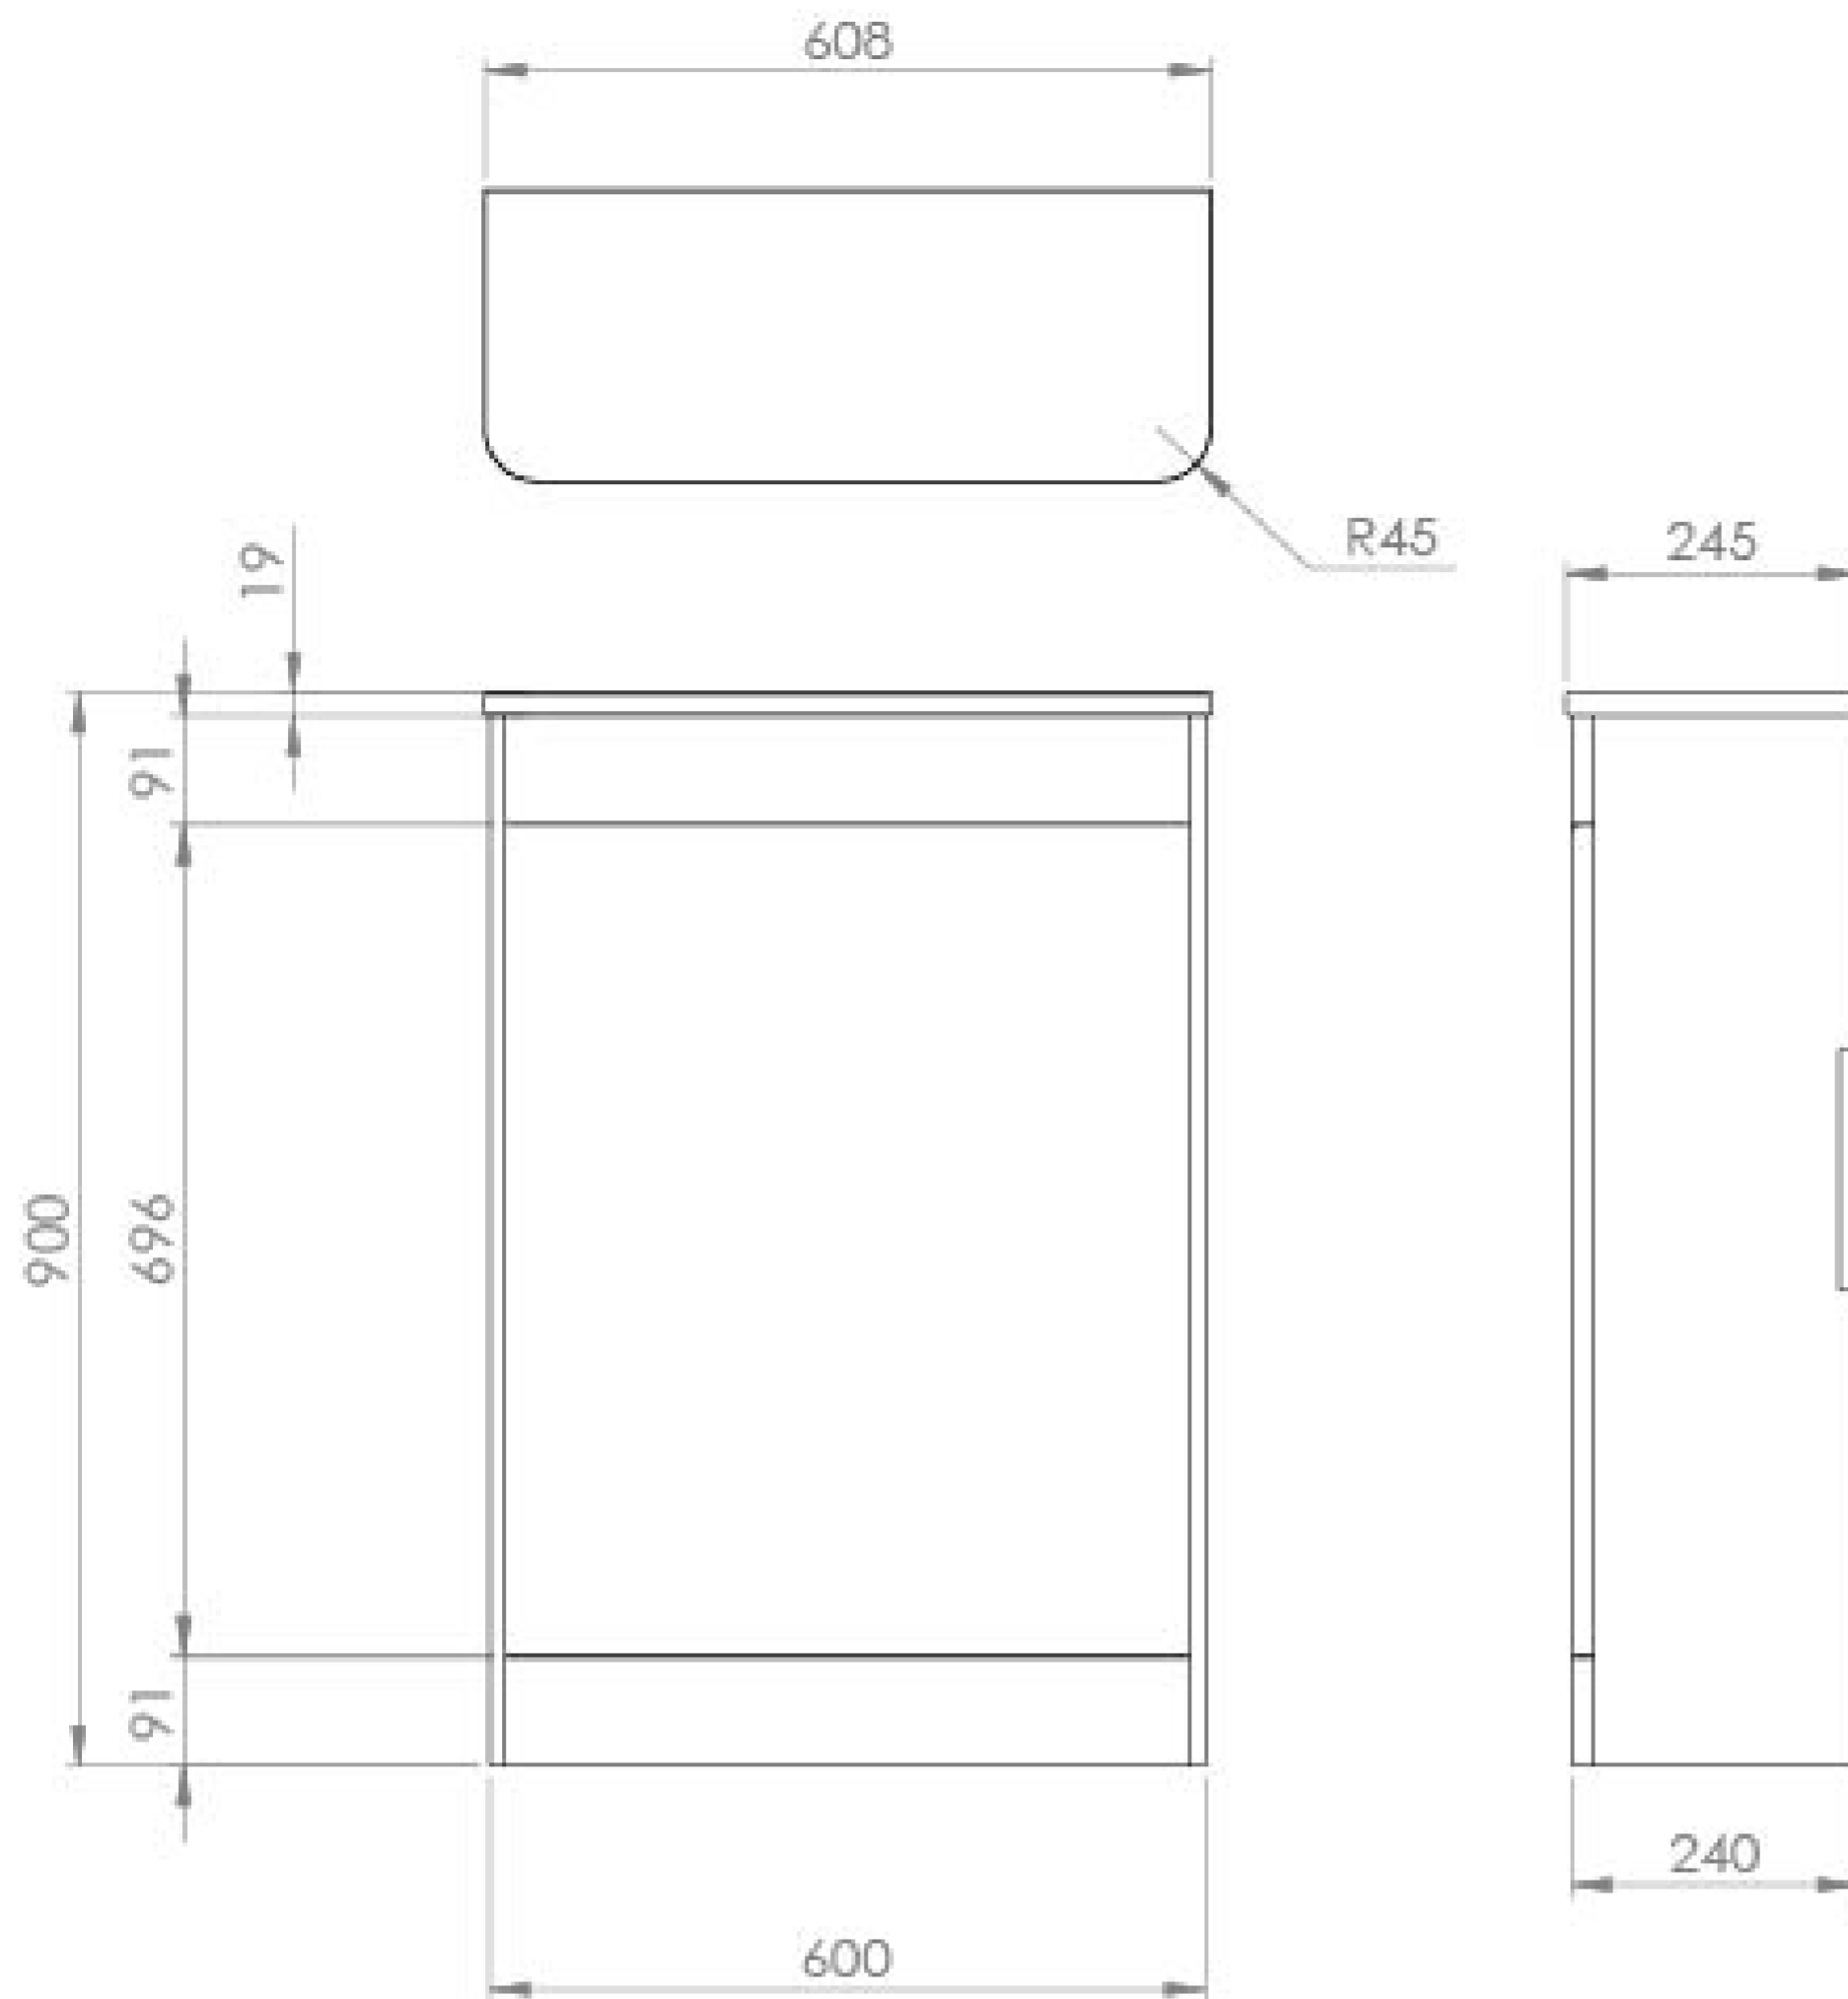

HYDE 60CM WC UNIT - MATTE WHITE

Product Code: HY060S.MW

PRODUCT INFORMATION

| | |
|------------------------------|---------------------------------------|
| Finish: | Matte White |
| Height: | 900mm |
| Width: | 608mm |
| Depth: | 245mm |
| Material | MDF, MFC |
| Weight | 15kg |
| Guarantee | 5 years |
| Other Features | Easy installation Quick release doors |
| Compatible Cistern(s) | HC2030 |

DESCRIPTION

As the name suggests, the HYDE collection features short projection basins and vanity units with a contemporary design, perfect for small and compact spaces.

WC units are a great option if you are opting for a back-to-wall or wall-hung toilet as they will hide the concealed cistern if you cannot install it into your wall, and will match with vanity units in the same finish which will tie the bathroom design together.

This HYDE WC unit in matte white will pair perfectly with any of our back-to-wall or wall-hung WCs.

*Compatible with HC2030 cistern

TECHNICAL DRAWING

Saneux reserves the right to alter the specifications and product range without prior notice. Dimensions are given as a guide only. Dimensions should not be used for surrounding furniture, fixtures and fittings until the product is on site.