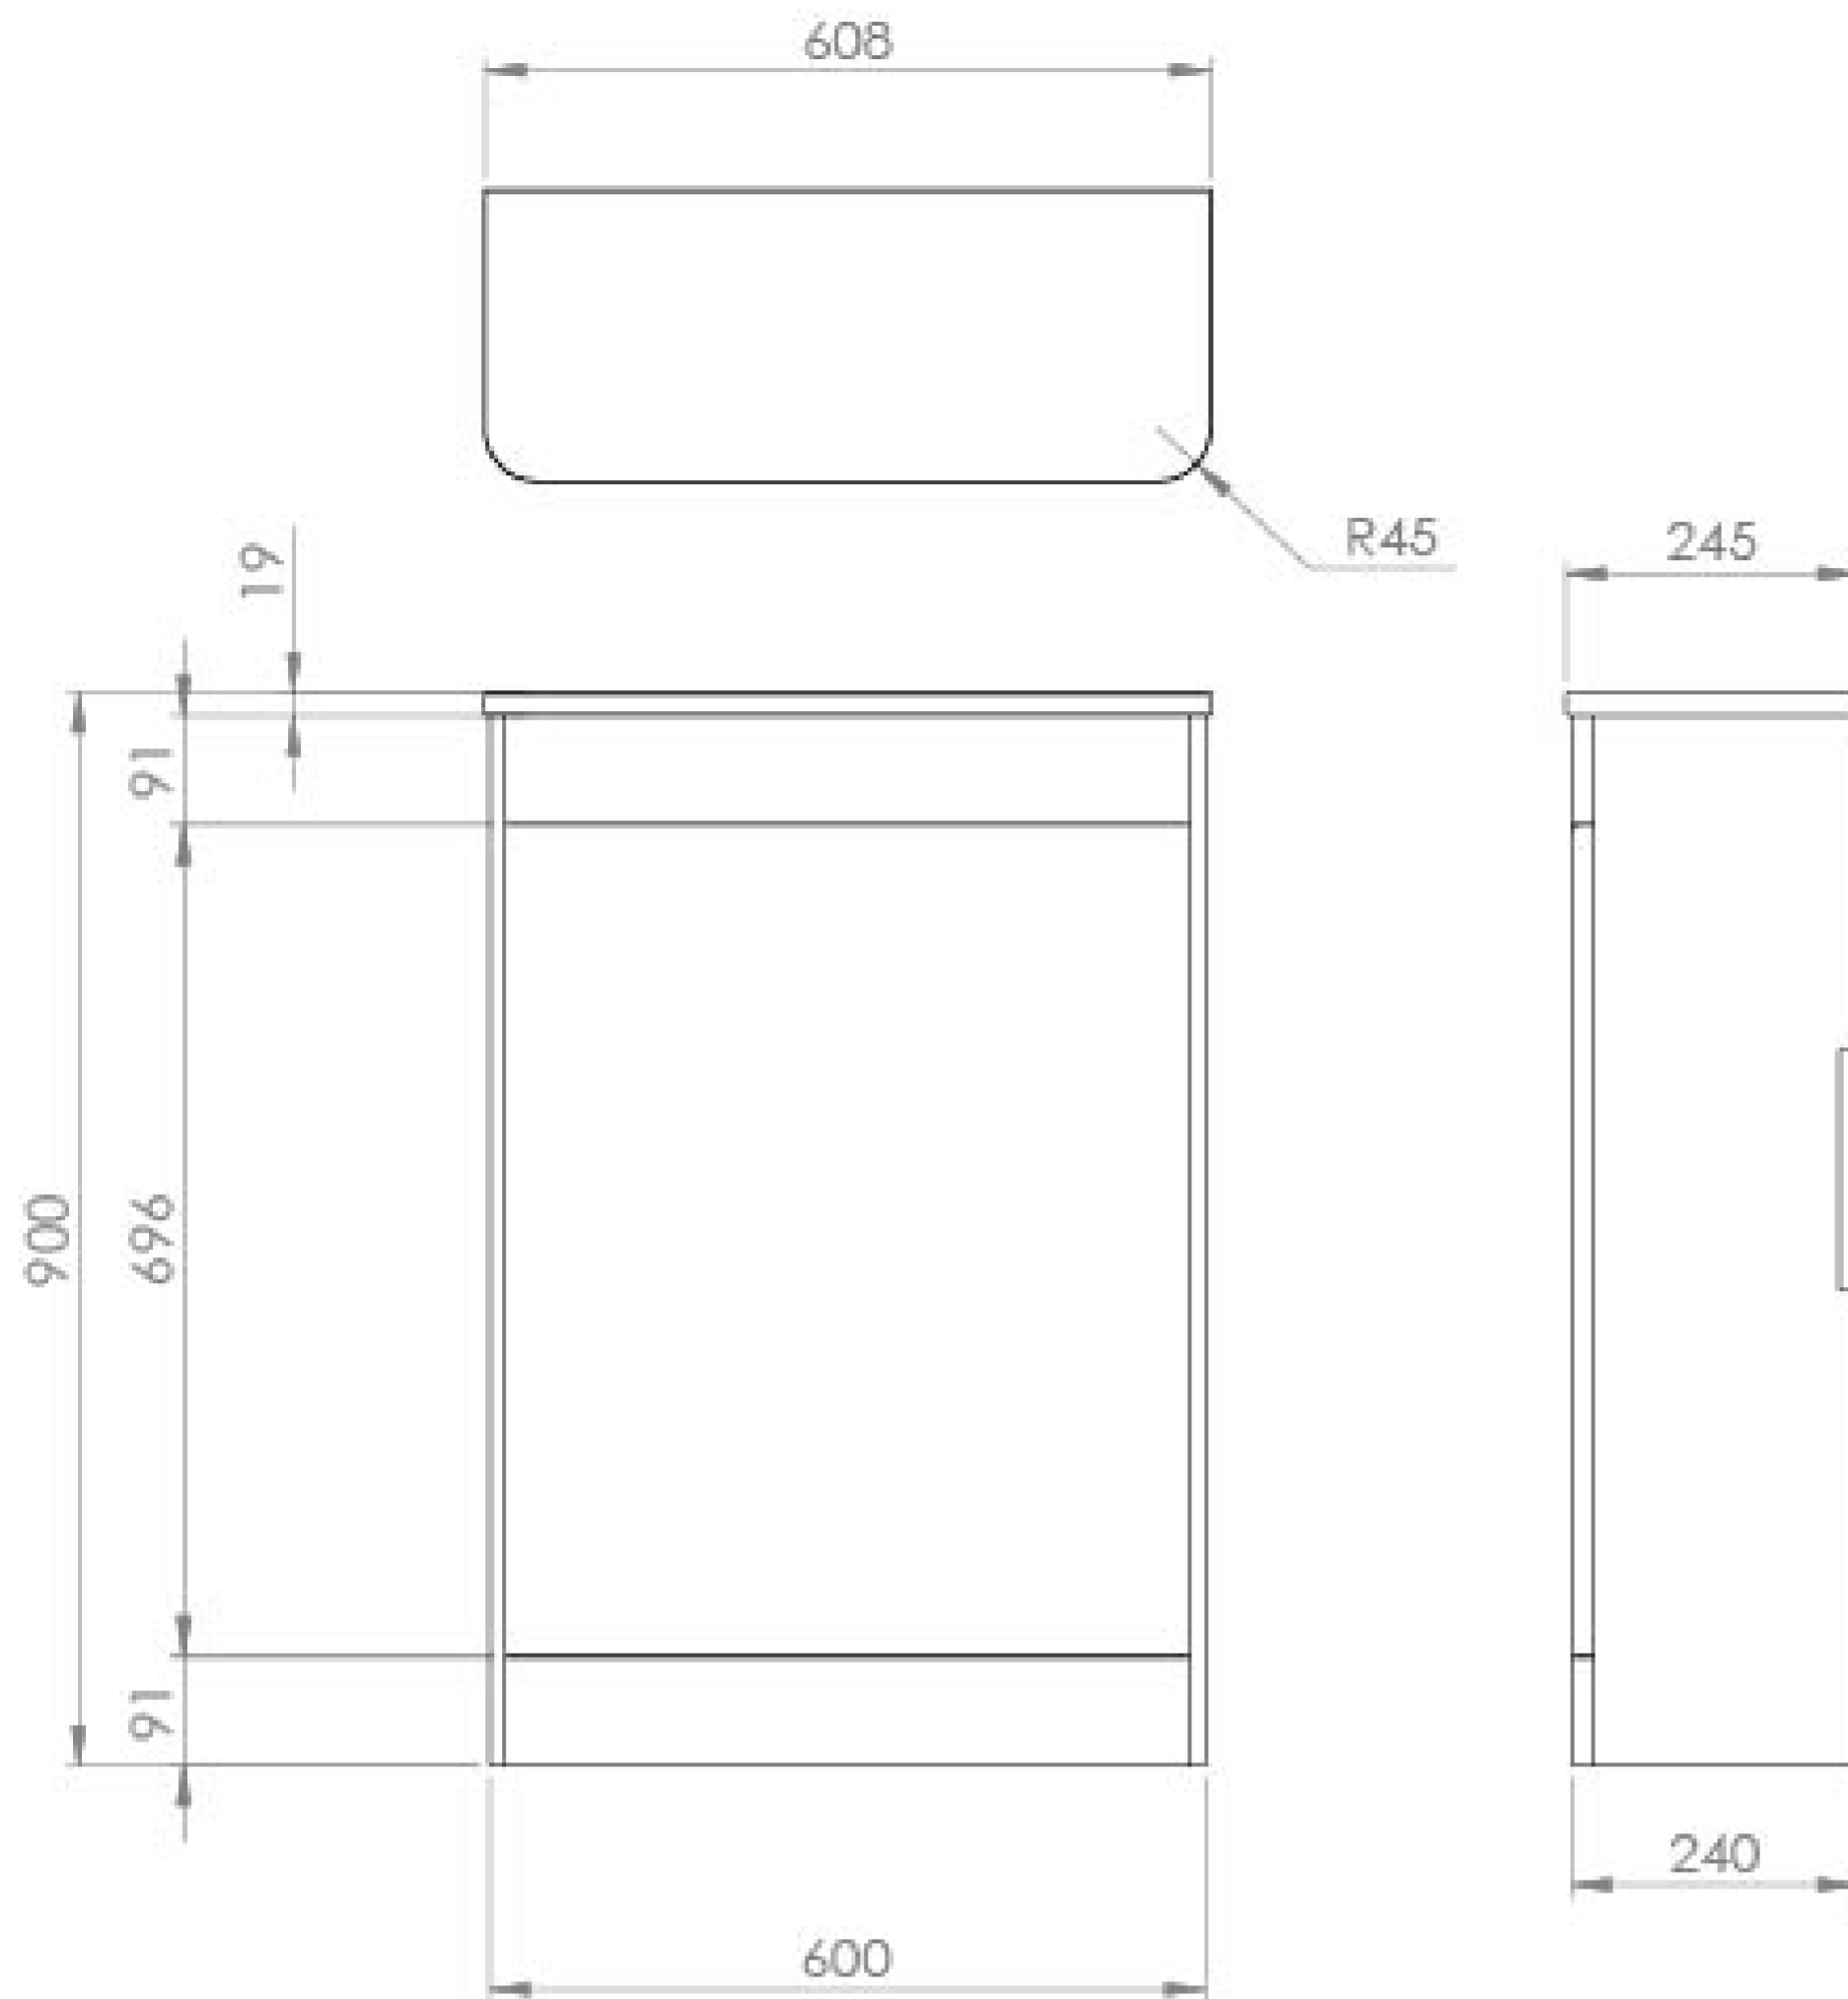

HYDE 60CM WC UNIT - MATTE WHITE

Product Code: HY060S.MW

PRODUCT INFORMATION

Finish:	Matte White
Height:	900mm
Width:	608mm
Depth:	245mm
Material	MDF, MFC
Weight	15kg
Guarantee	5 years
Other Features	Easy installation Quick release doors
Compatible Cistern(s)	HC2030

DESCRIPTION

As the name suggests, the HYDE collection features short projection basins and vanity units with a contemporary design, perfect for small and compact spaces.

WC units are a great option if you are opting for a back-to-wall or wall-hung toilet as they will hide the concealed cistern if you cannot install it into your wall, and will match with vanity units in the same finish which will tie the bathroom design together.

This HYDE WC unit in matte white will pair perfectly with any of our back-to-wall or wall-hung WCs.

*Compatible with HC2030 cistern

TECHNICAL DRAWING

Saneux reserves the right to alter the specifications and product range without prior notice. Dimensions are given as a guide only. Dimensions should not be used for surrounding furniture, fixtures and fittings until the product is on site.