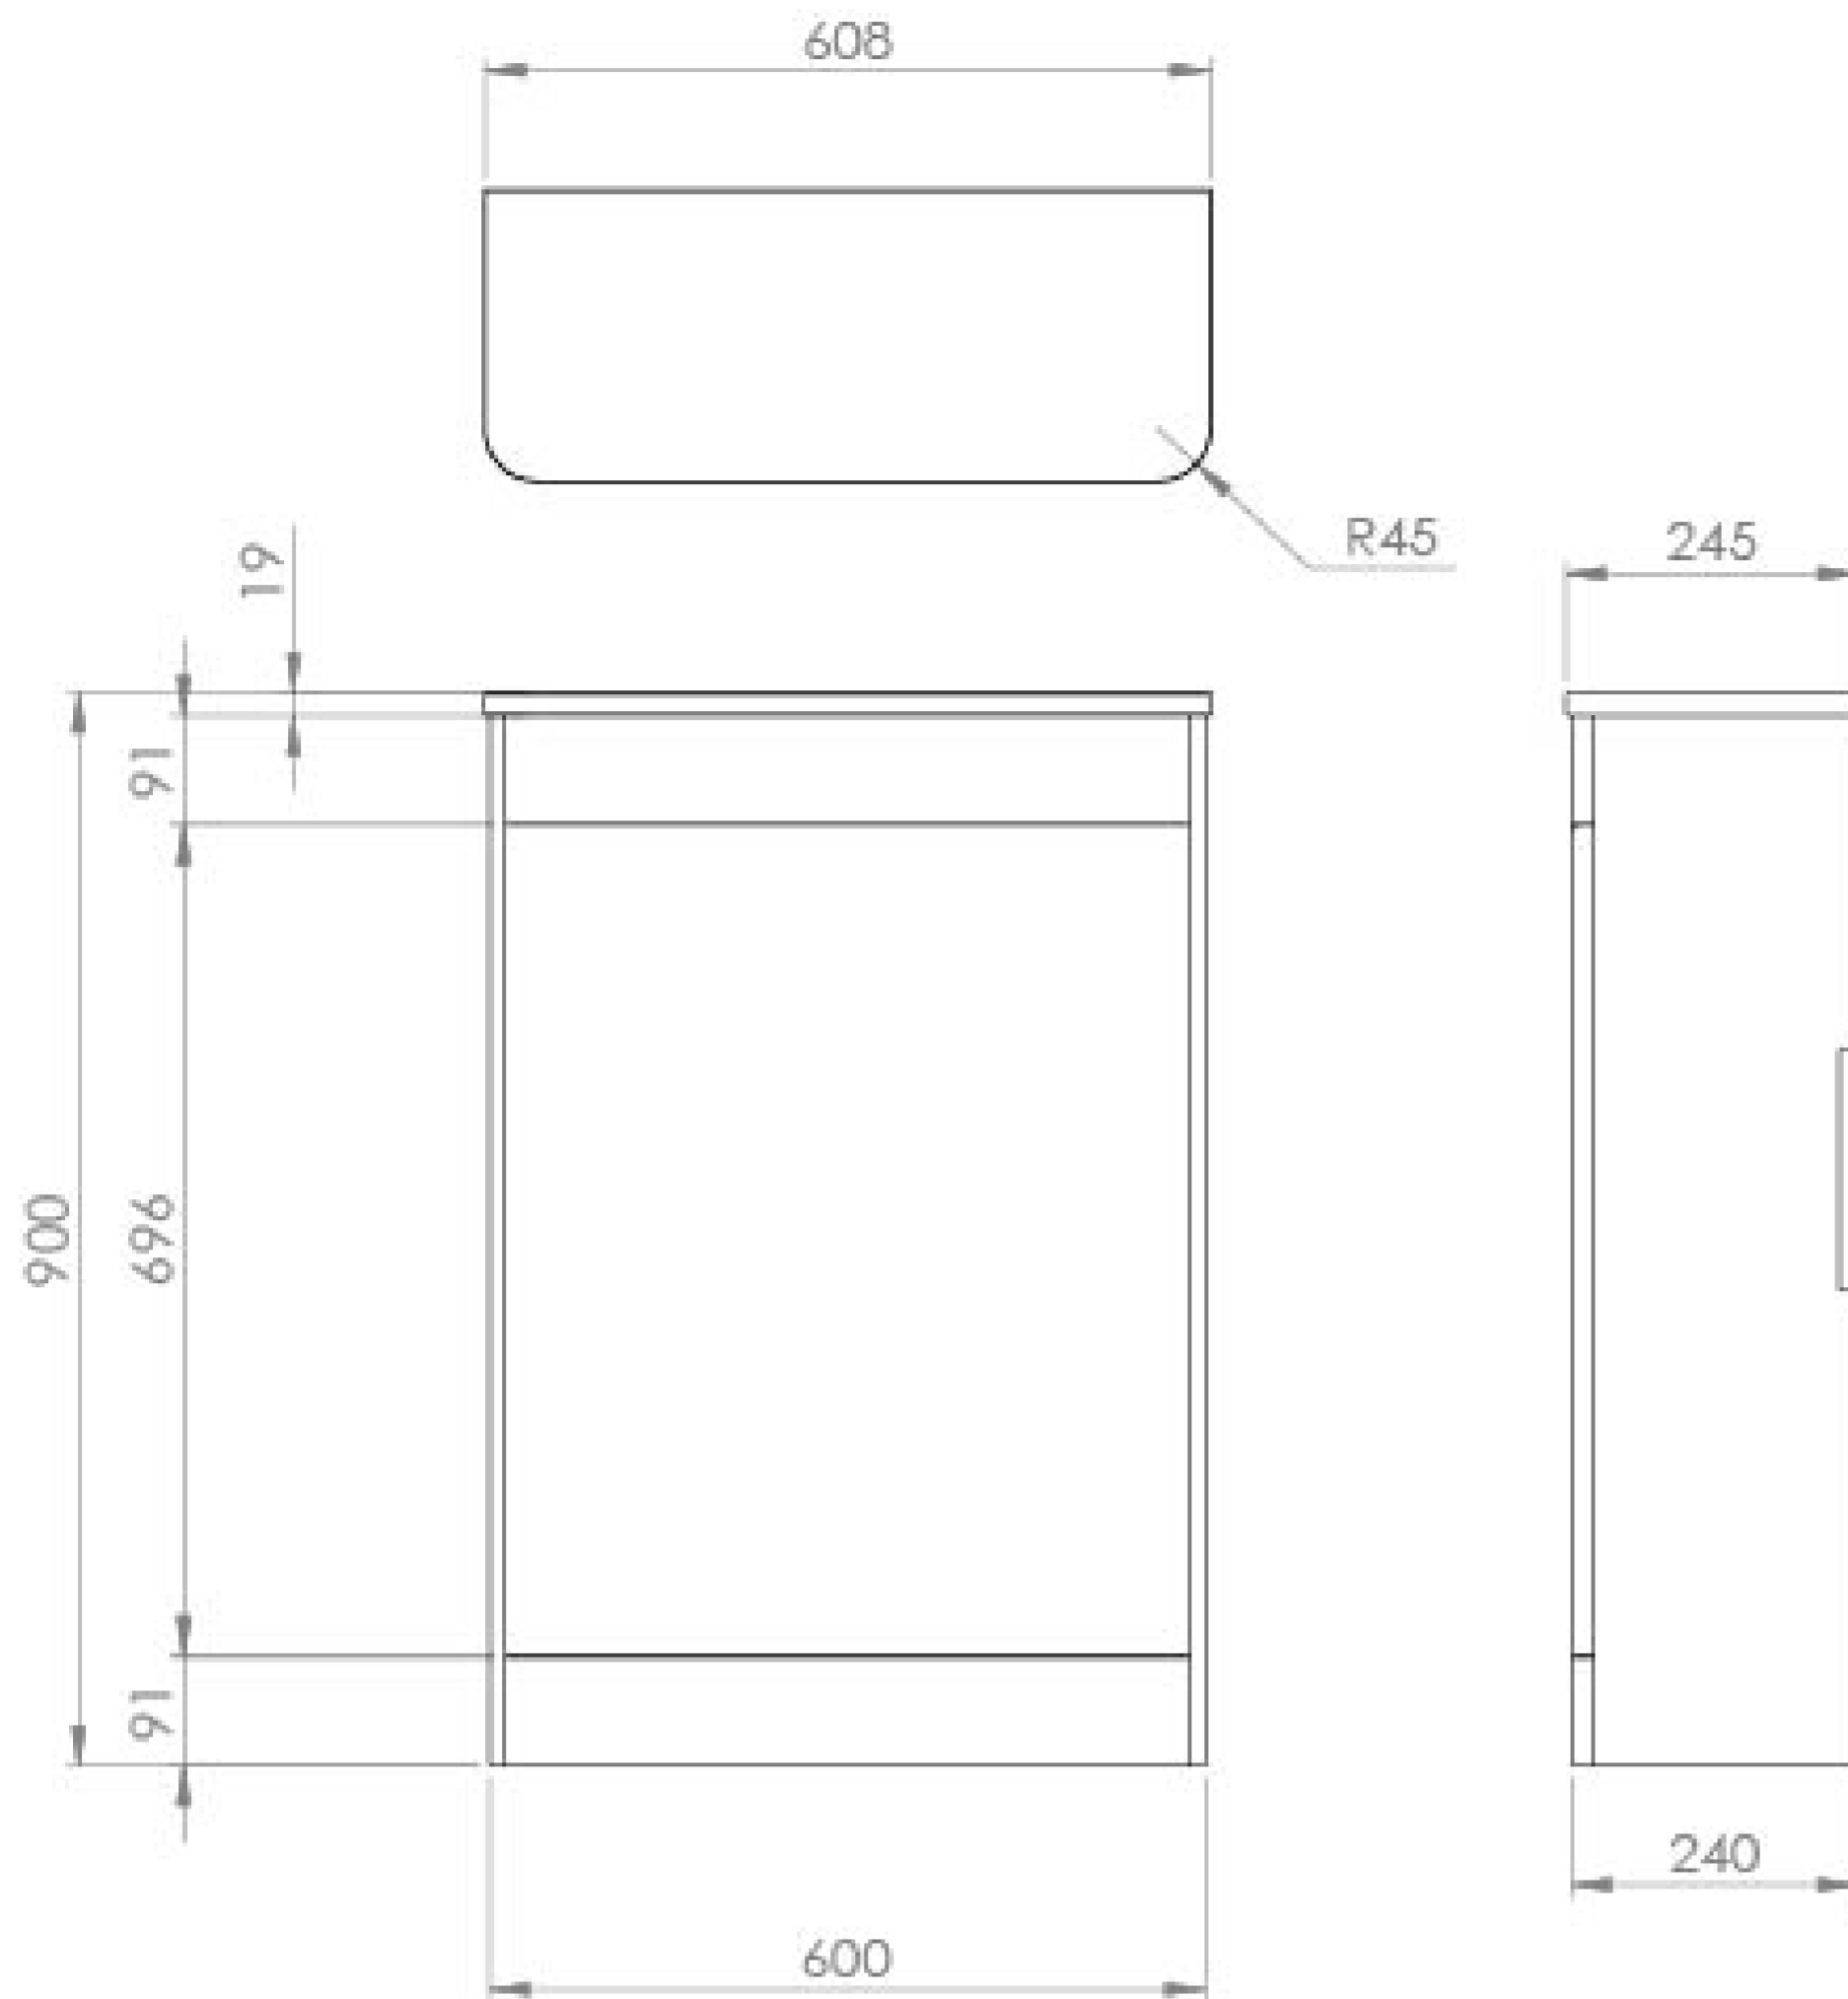

TECHNICAL DRAWING

Saneux reserves the right to alter the specifications and product range without prior notice. Dimensions are given as a guide only. Dimensions should not be used for surrounding furniture, fixtures and fittings until the product is on site.

<https://saneux.com/products/hyde-60cm-wc-unit-matte-white>