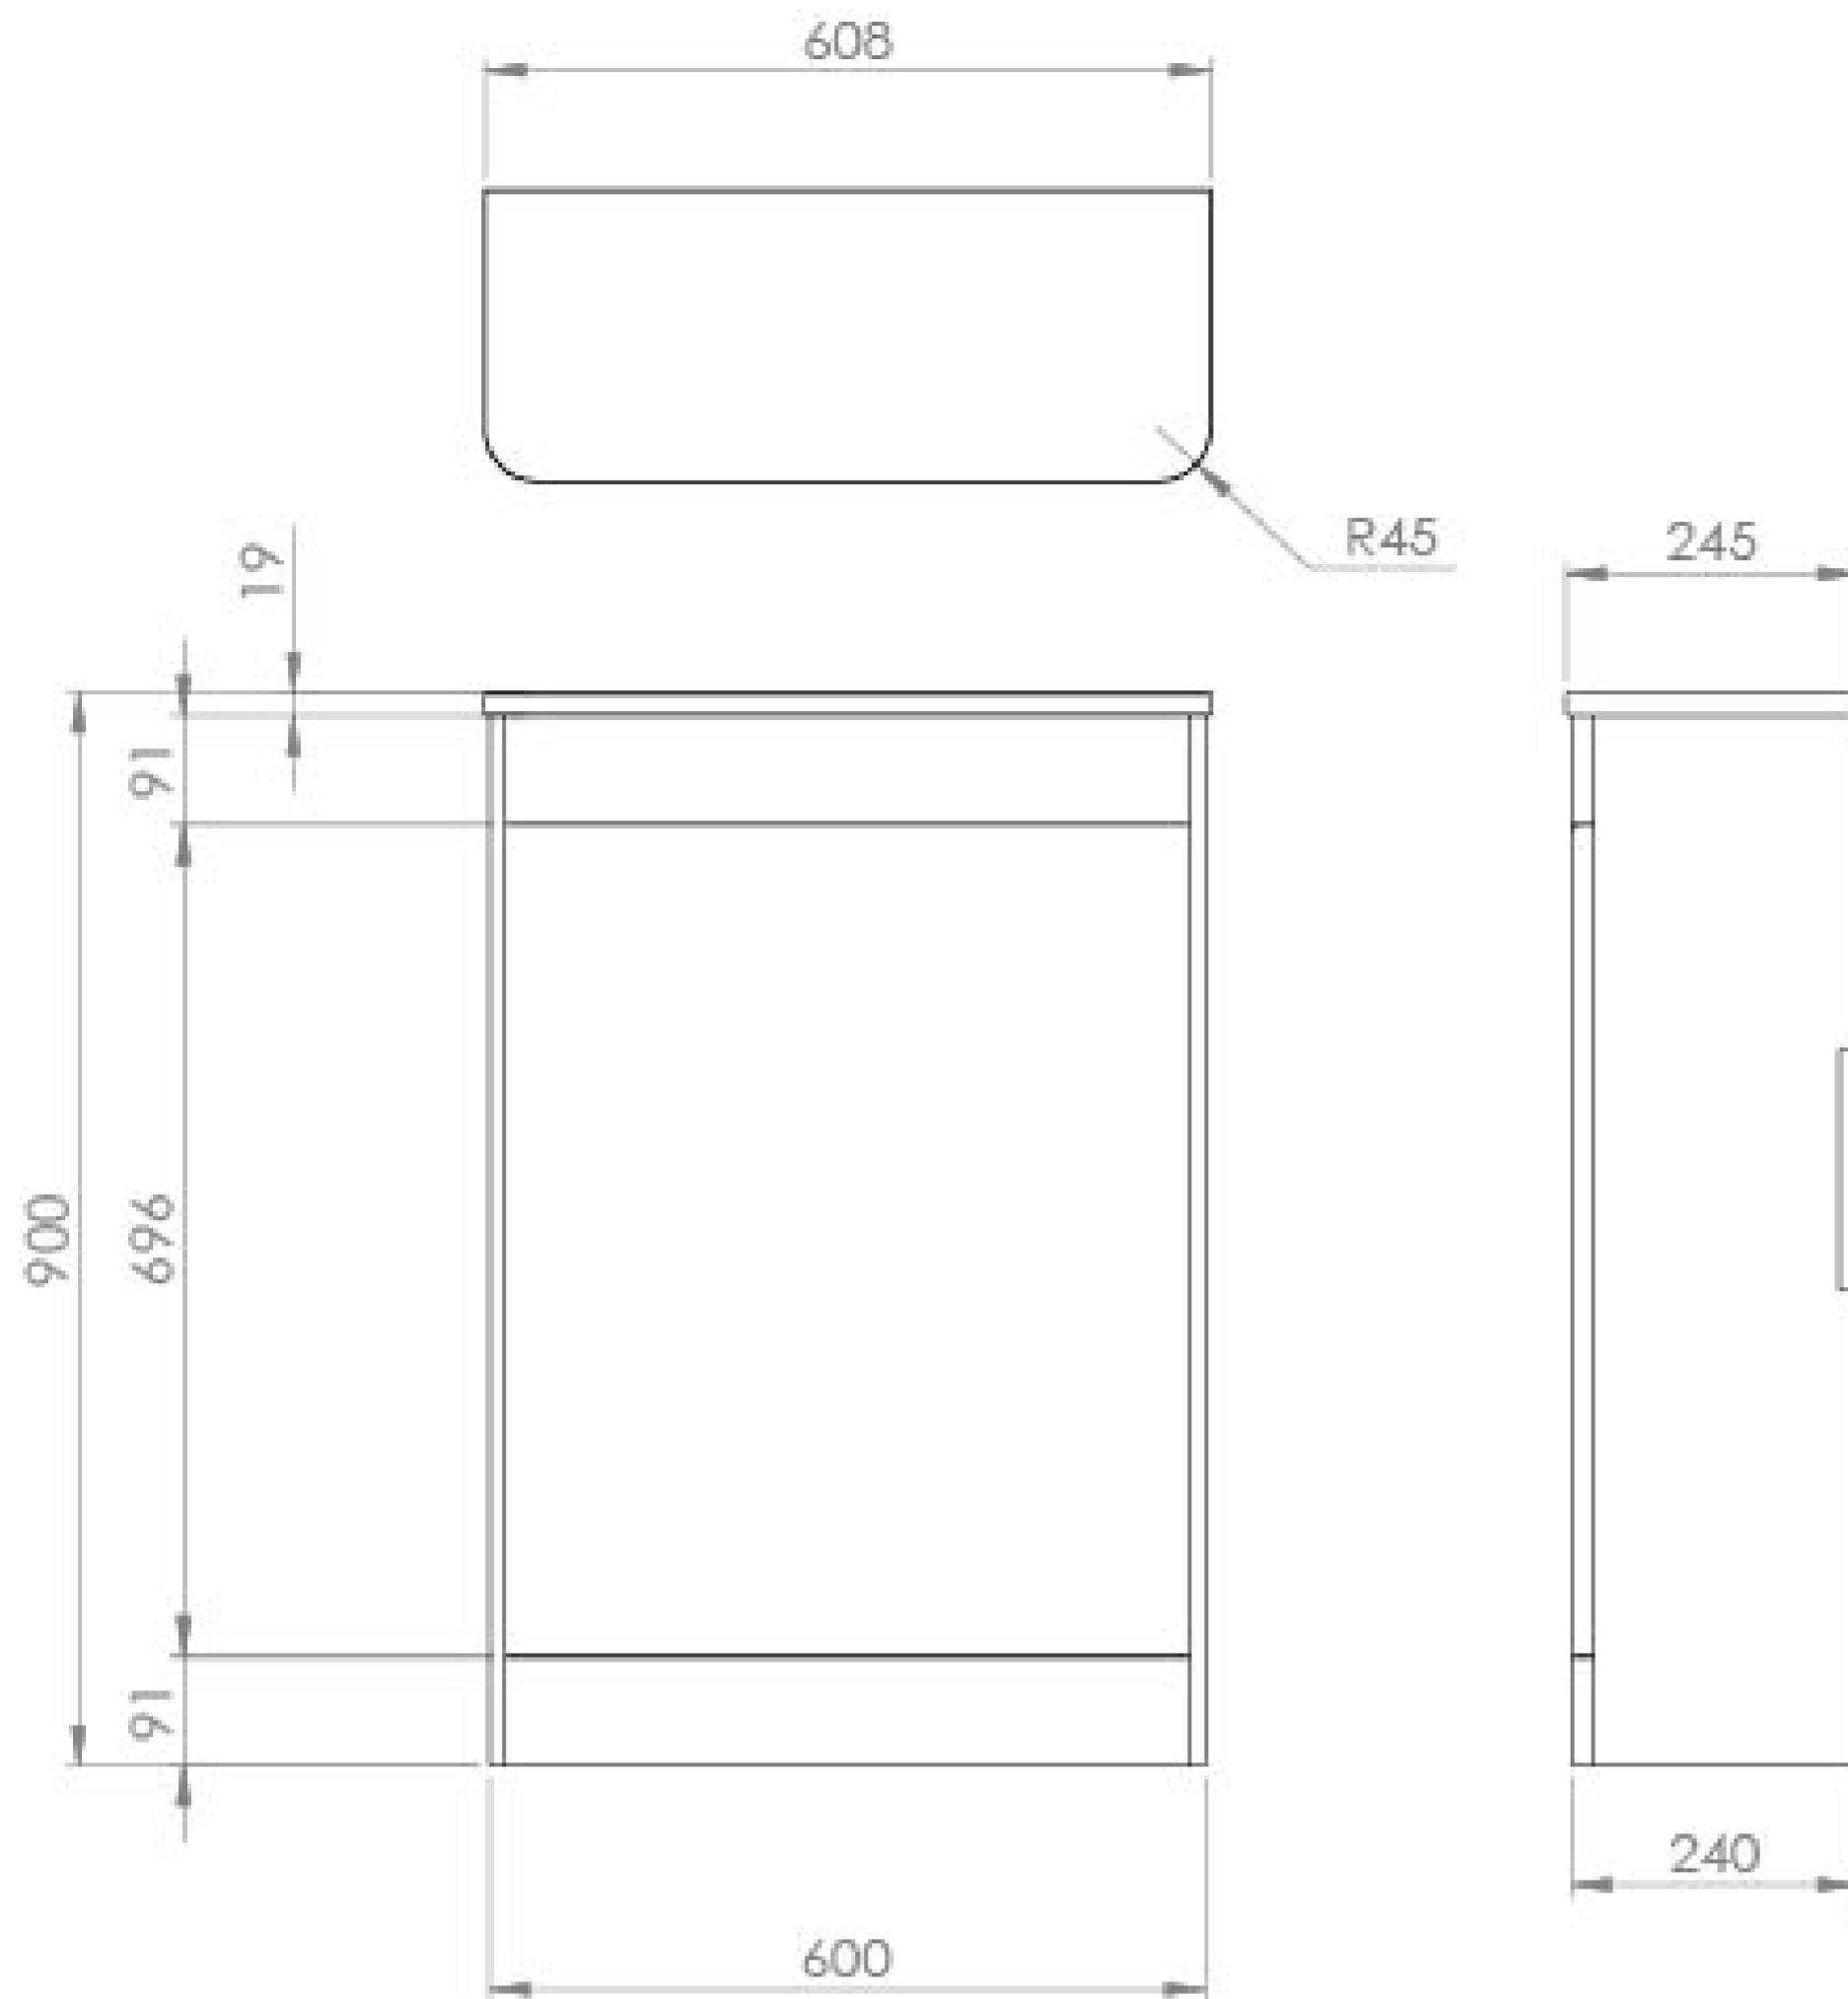

TECHNICAL DRAWING

Saneux reserves the right to alter the specifications and product range without prior notice. Dimensions are given as a guide only. Dimensions should not be used for surrounding furniture, fixtures and fittings until the product is on site.

<https://saneux.com/products/hyde-60cm-wc-unit-matte-sage>