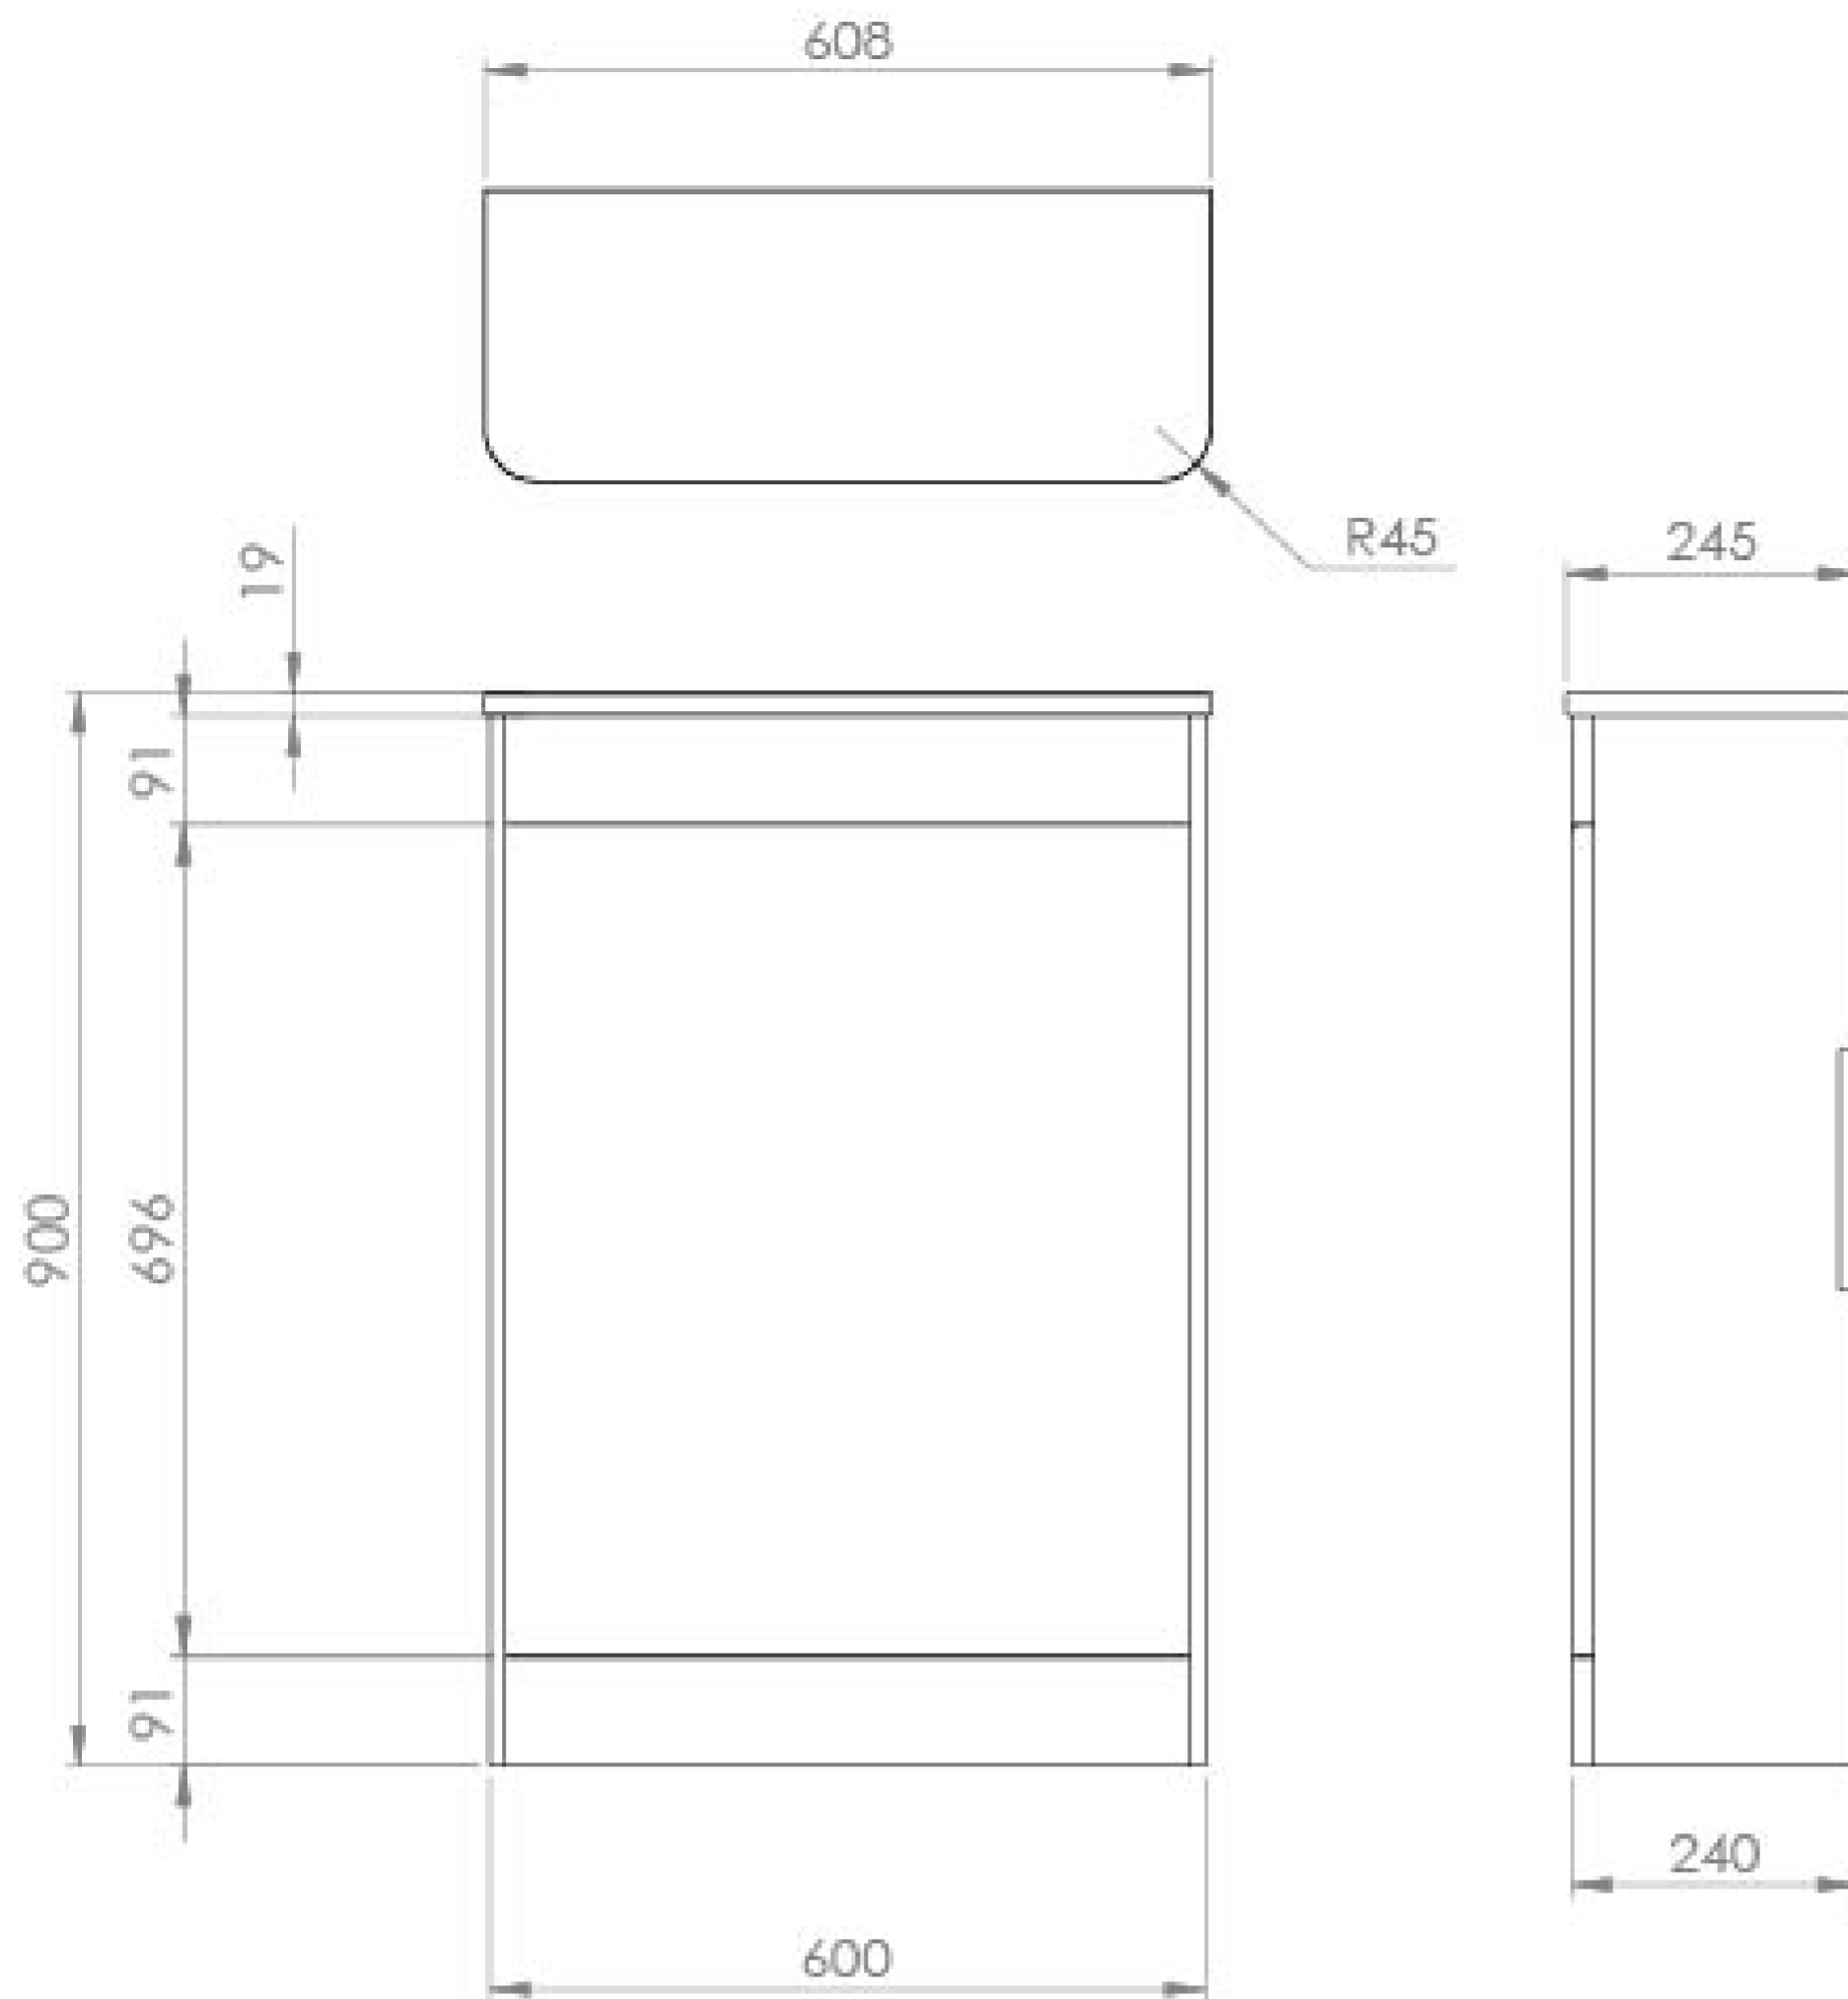

HYDE 60CM WC UNIT - MATTE FIORD

Product Code: HY060S.MF

PRODUCT INFORMATION

Finish:	Matte Fiord
Height:	900mm
Width:	608mm
Depth:	245mm
Material	MDF, MFC
Weight	15kg
Guarantee	5 years
Other Features	Easy installation Quick release doors
Compatible Cistern(s)	HC2030

DESCRIPTION

As the name suggests, the HYDE collection features short projection basins and vanity units with a contemporary design, perfect for small and compact spaces.

WC units are a great option if you are opting for a back-to-wall or wall-hung toilet as they will hide the concealed cistern if you cannot install it into your wall, and will match with vanity units in the same finish which will tie the bathroom design together.

This HYDE WC unit in matte fiord will pair perfectly with any of our back-to-wall or wall-hung WCs.

*Compatible with HC2030 cistern

TECHNICAL DRAWING

Saneux reserves the right to alter the specifications and product range without prior notice. Dimensions are given as a guide only. Dimensions should not be used for surrounding furniture, fixtures and fittings until the product is on site.