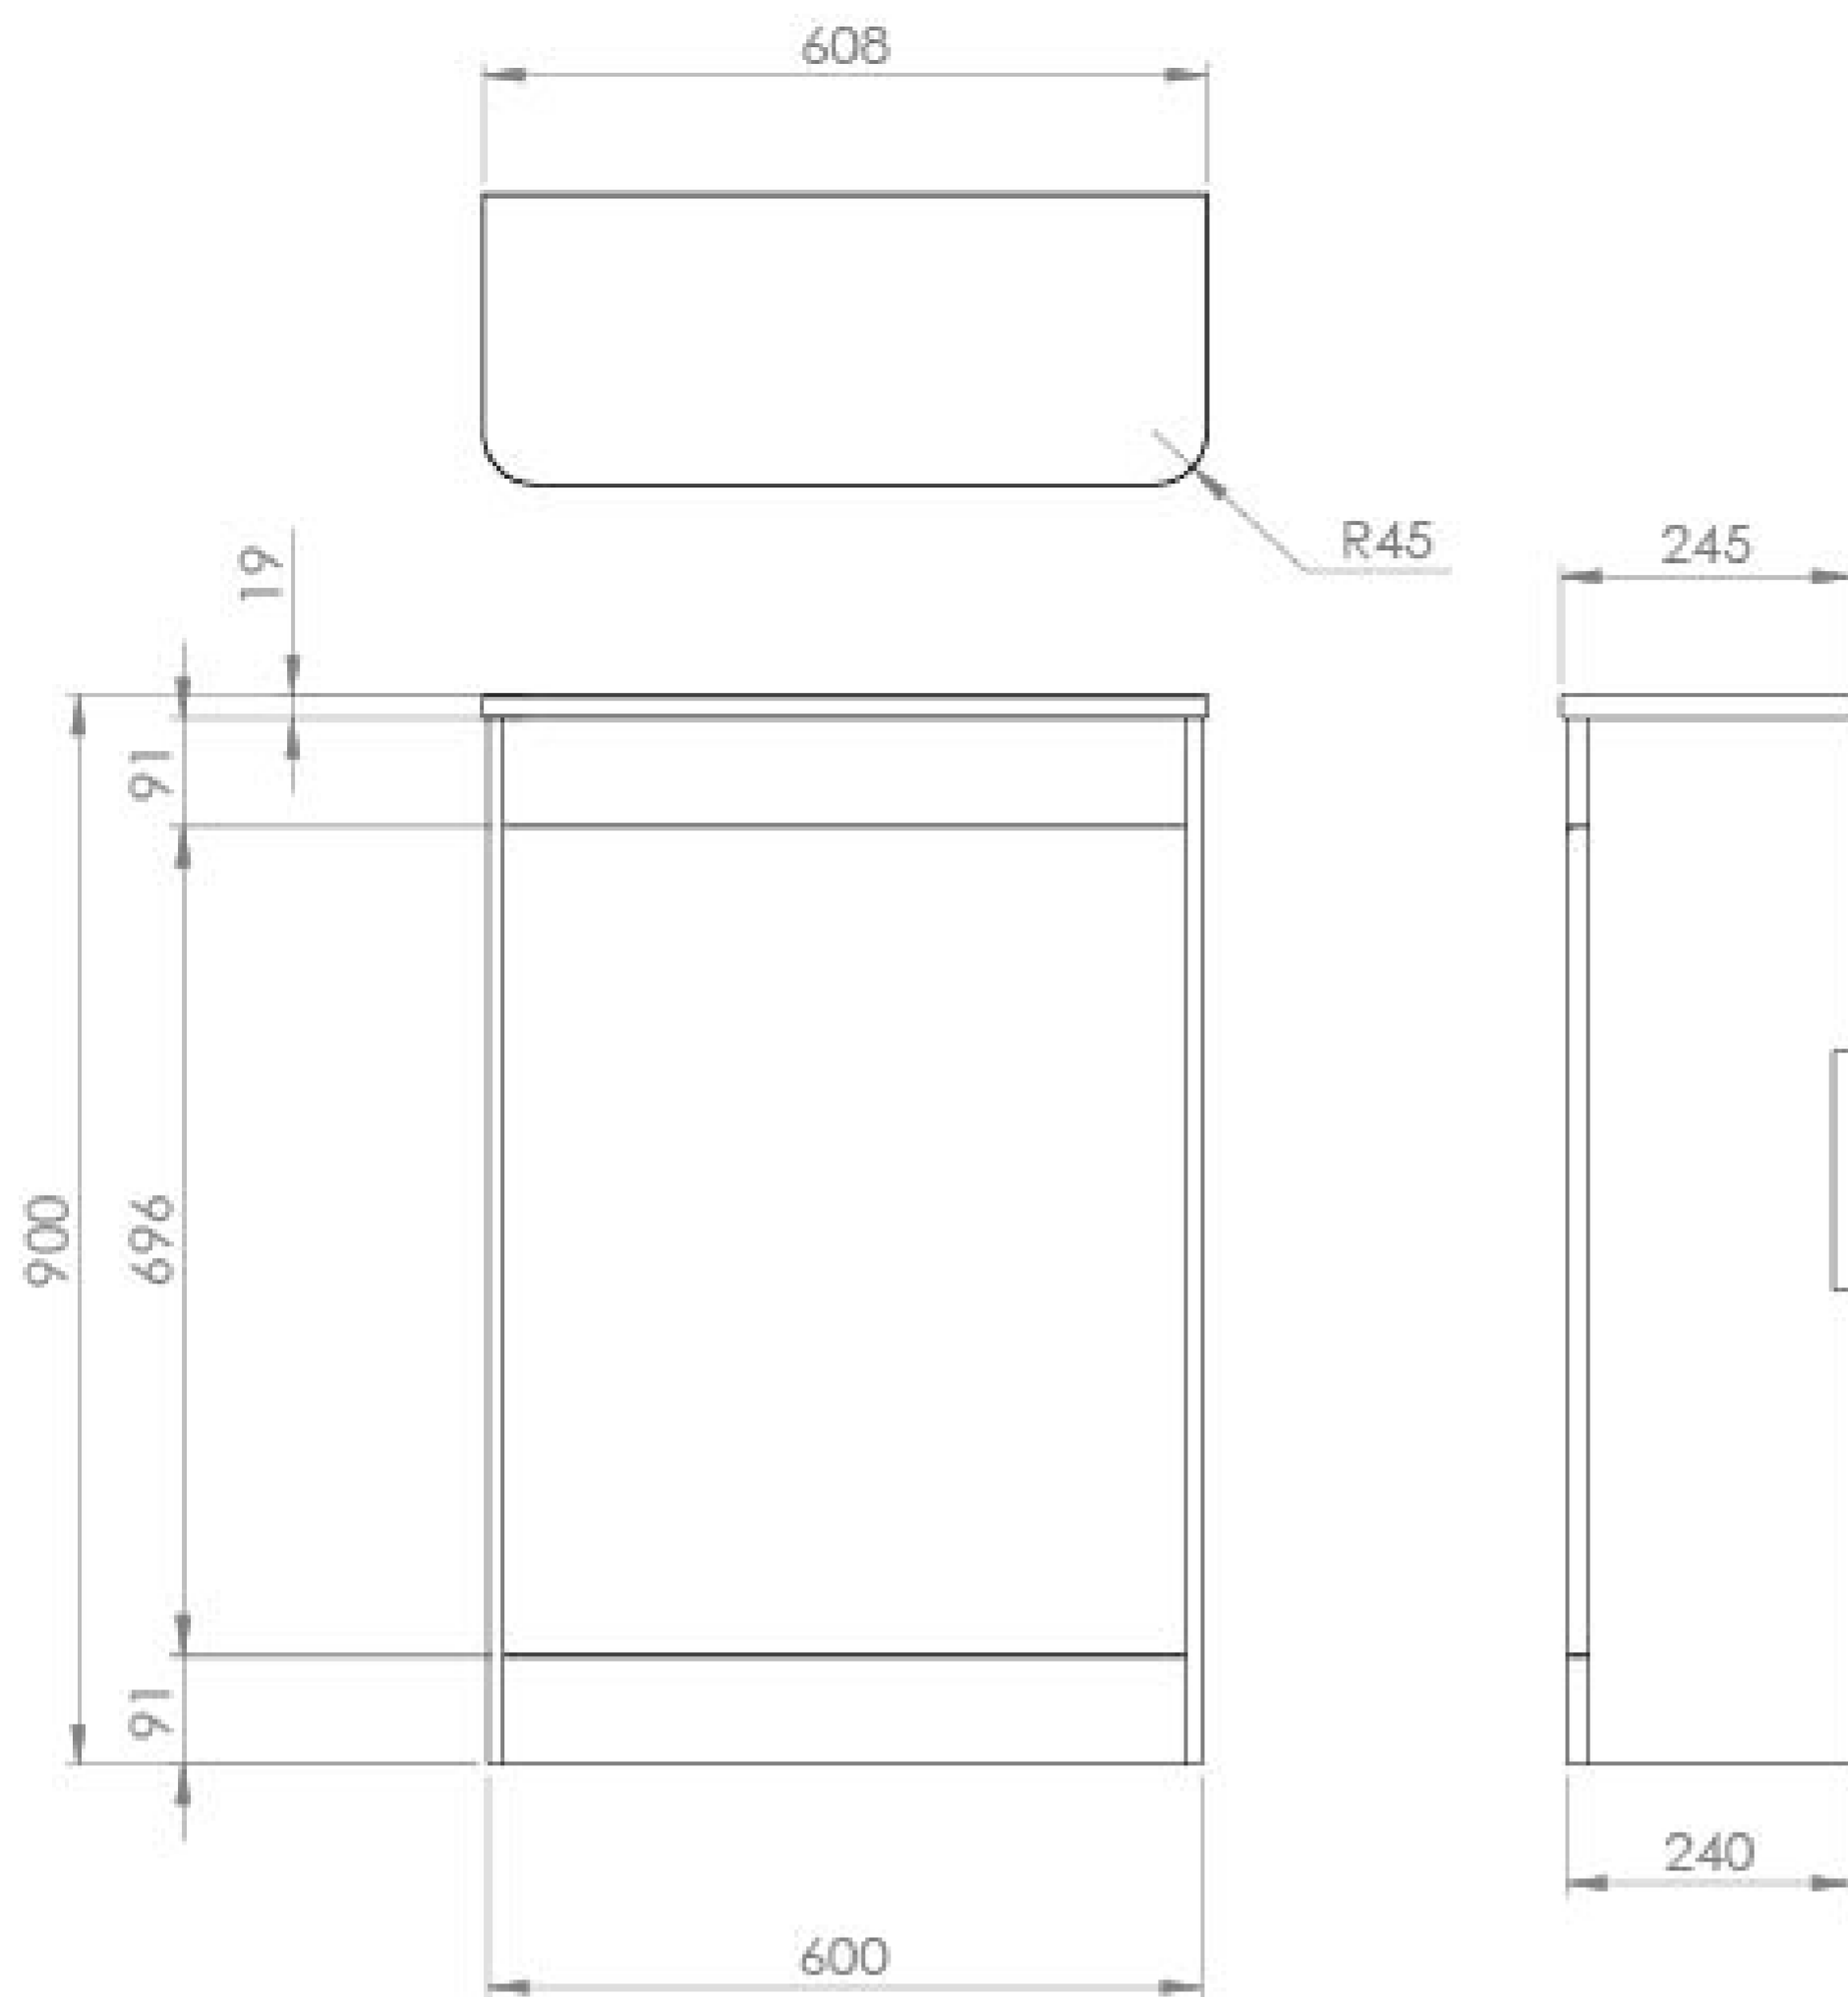

TECHNICAL DRAWING

Saneux reserves the right to alter the specifications and product range without prior notice. Dimensions are given as a guide only. Dimensions should not be used for surrounding furniture, fixtures and fittings until the product is on site.

<https://saneux.com/products/hyde-60cm-wc-unit-matte-fiord>