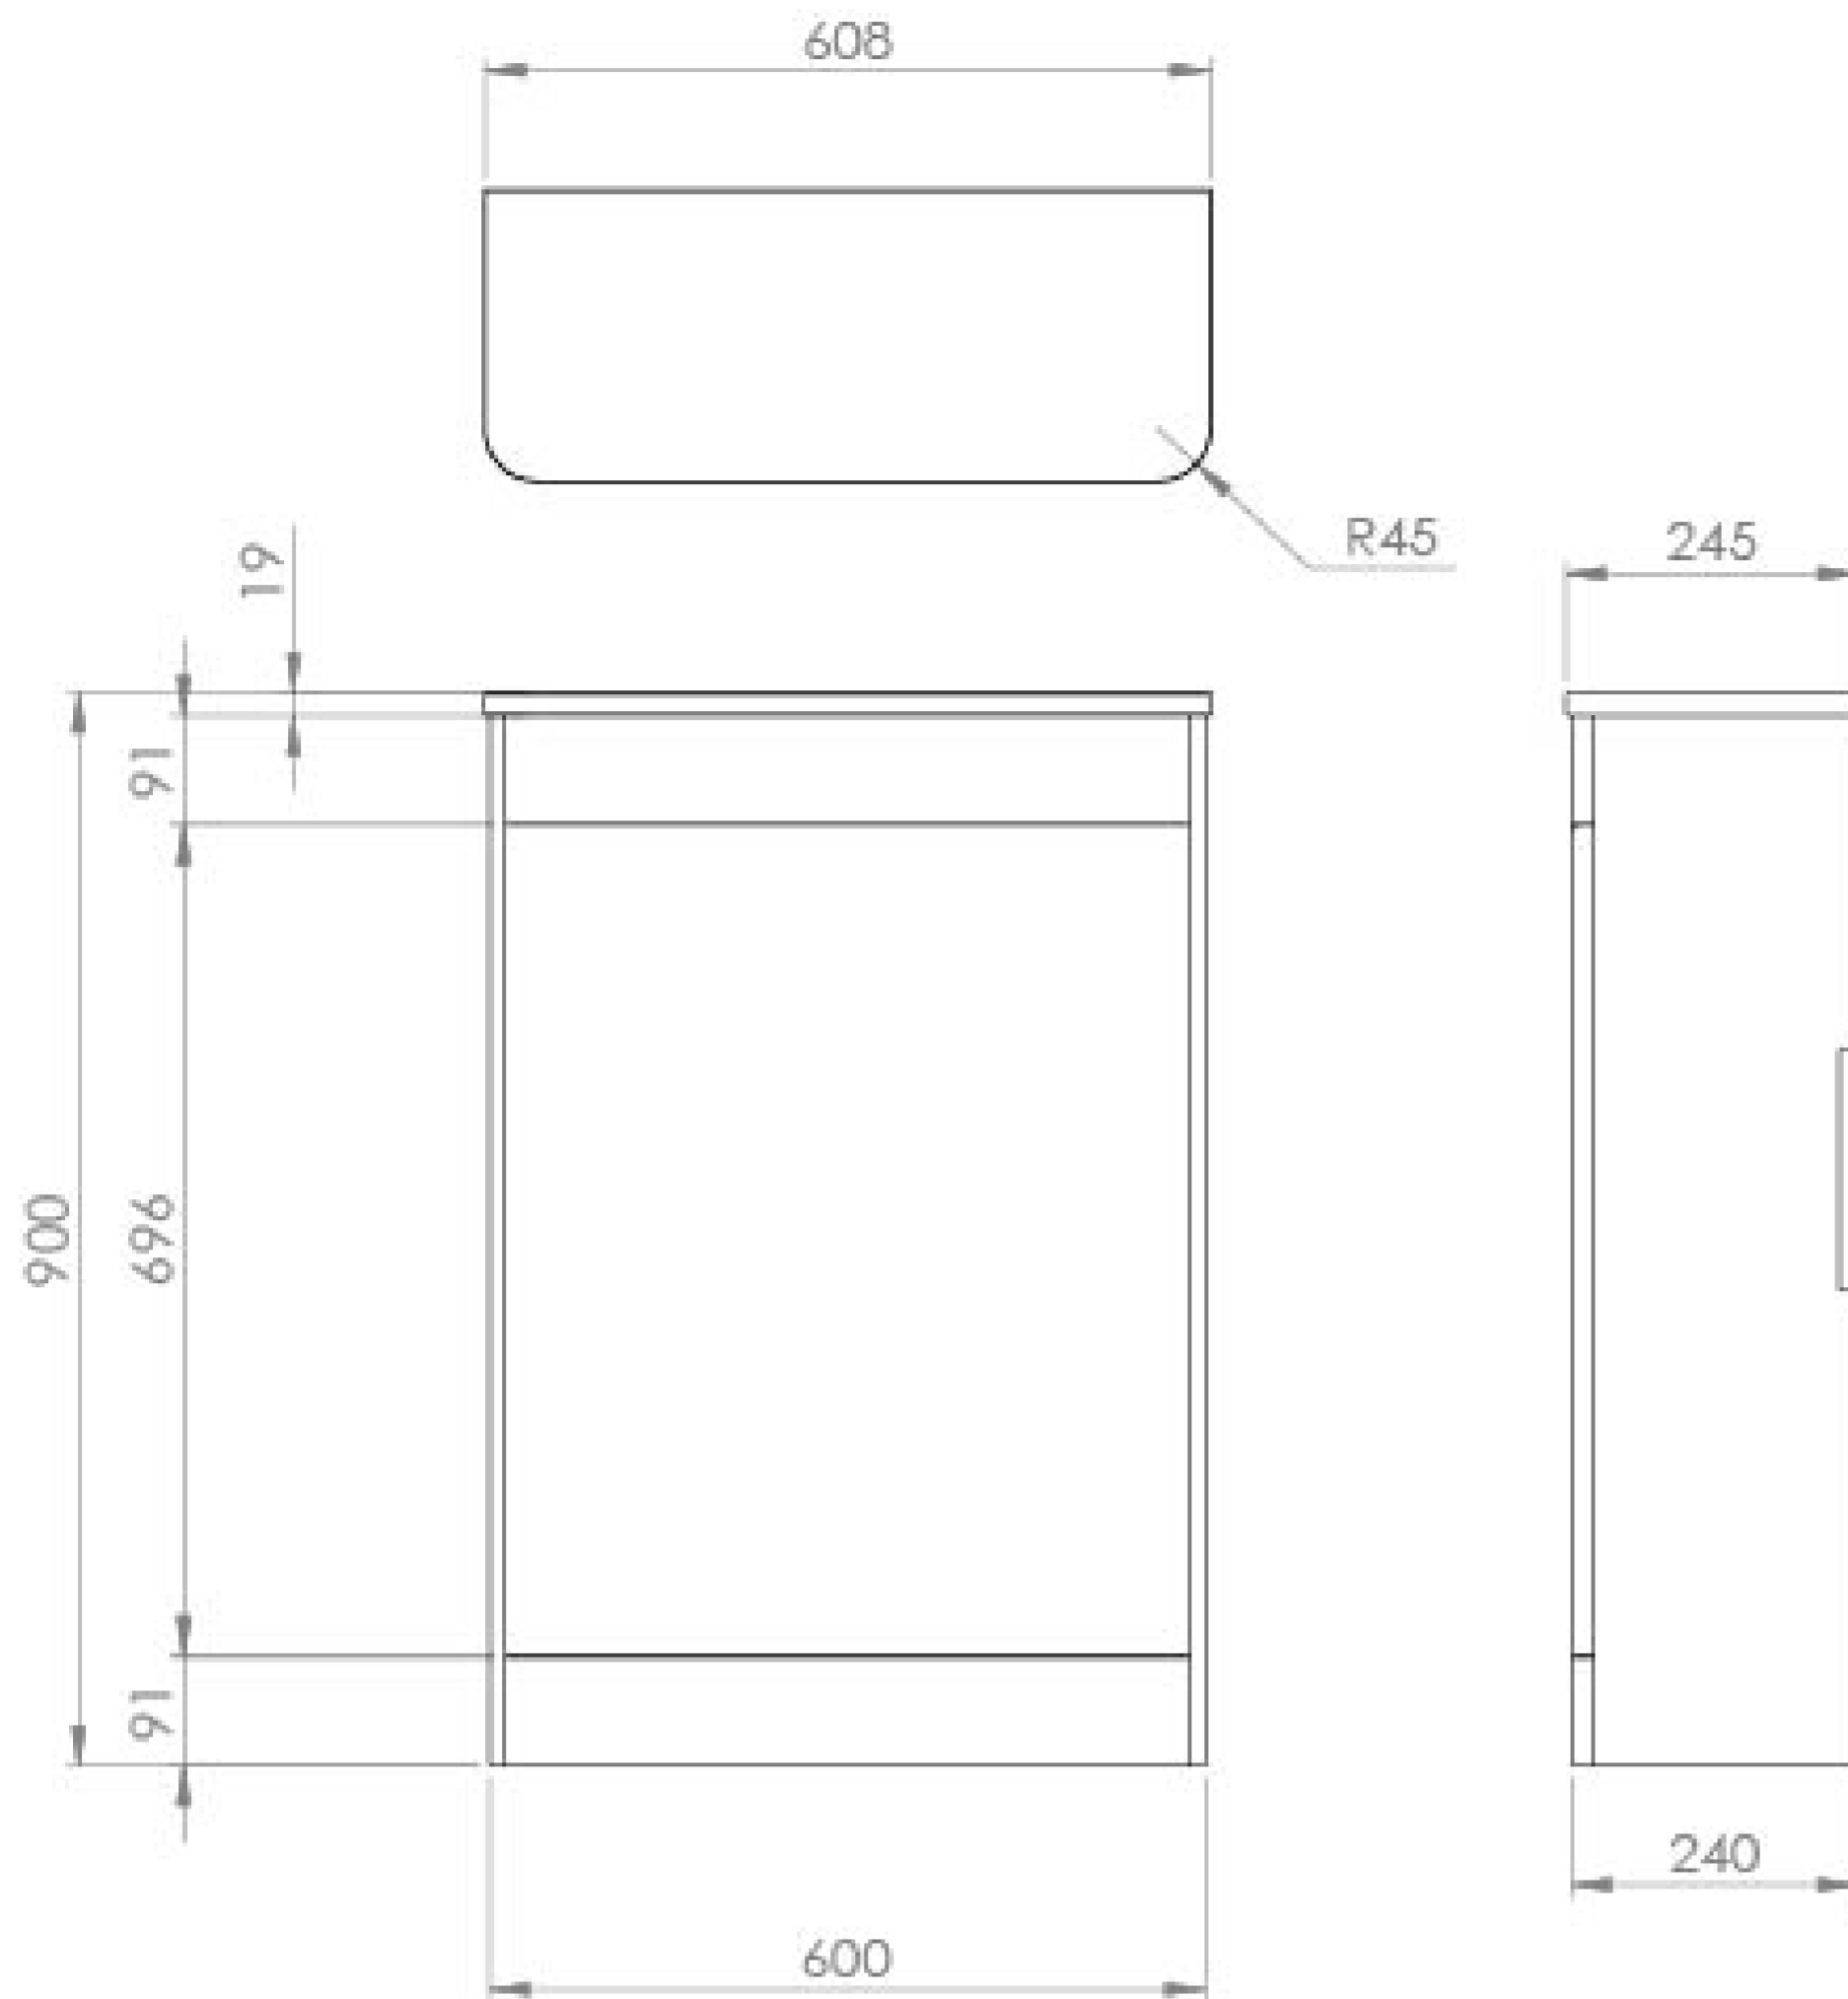

TECHNICAL DRAWING

Saneux reserves the right to alter the specifications and product range without prior notice. Dimensions are given as a guide only. Dimensions should not be used for surrounding furniture, fixtures and fittings until the product is on site.

<https://saneux.com/products/hyde-60cm-wc-unit-matte-fiord>