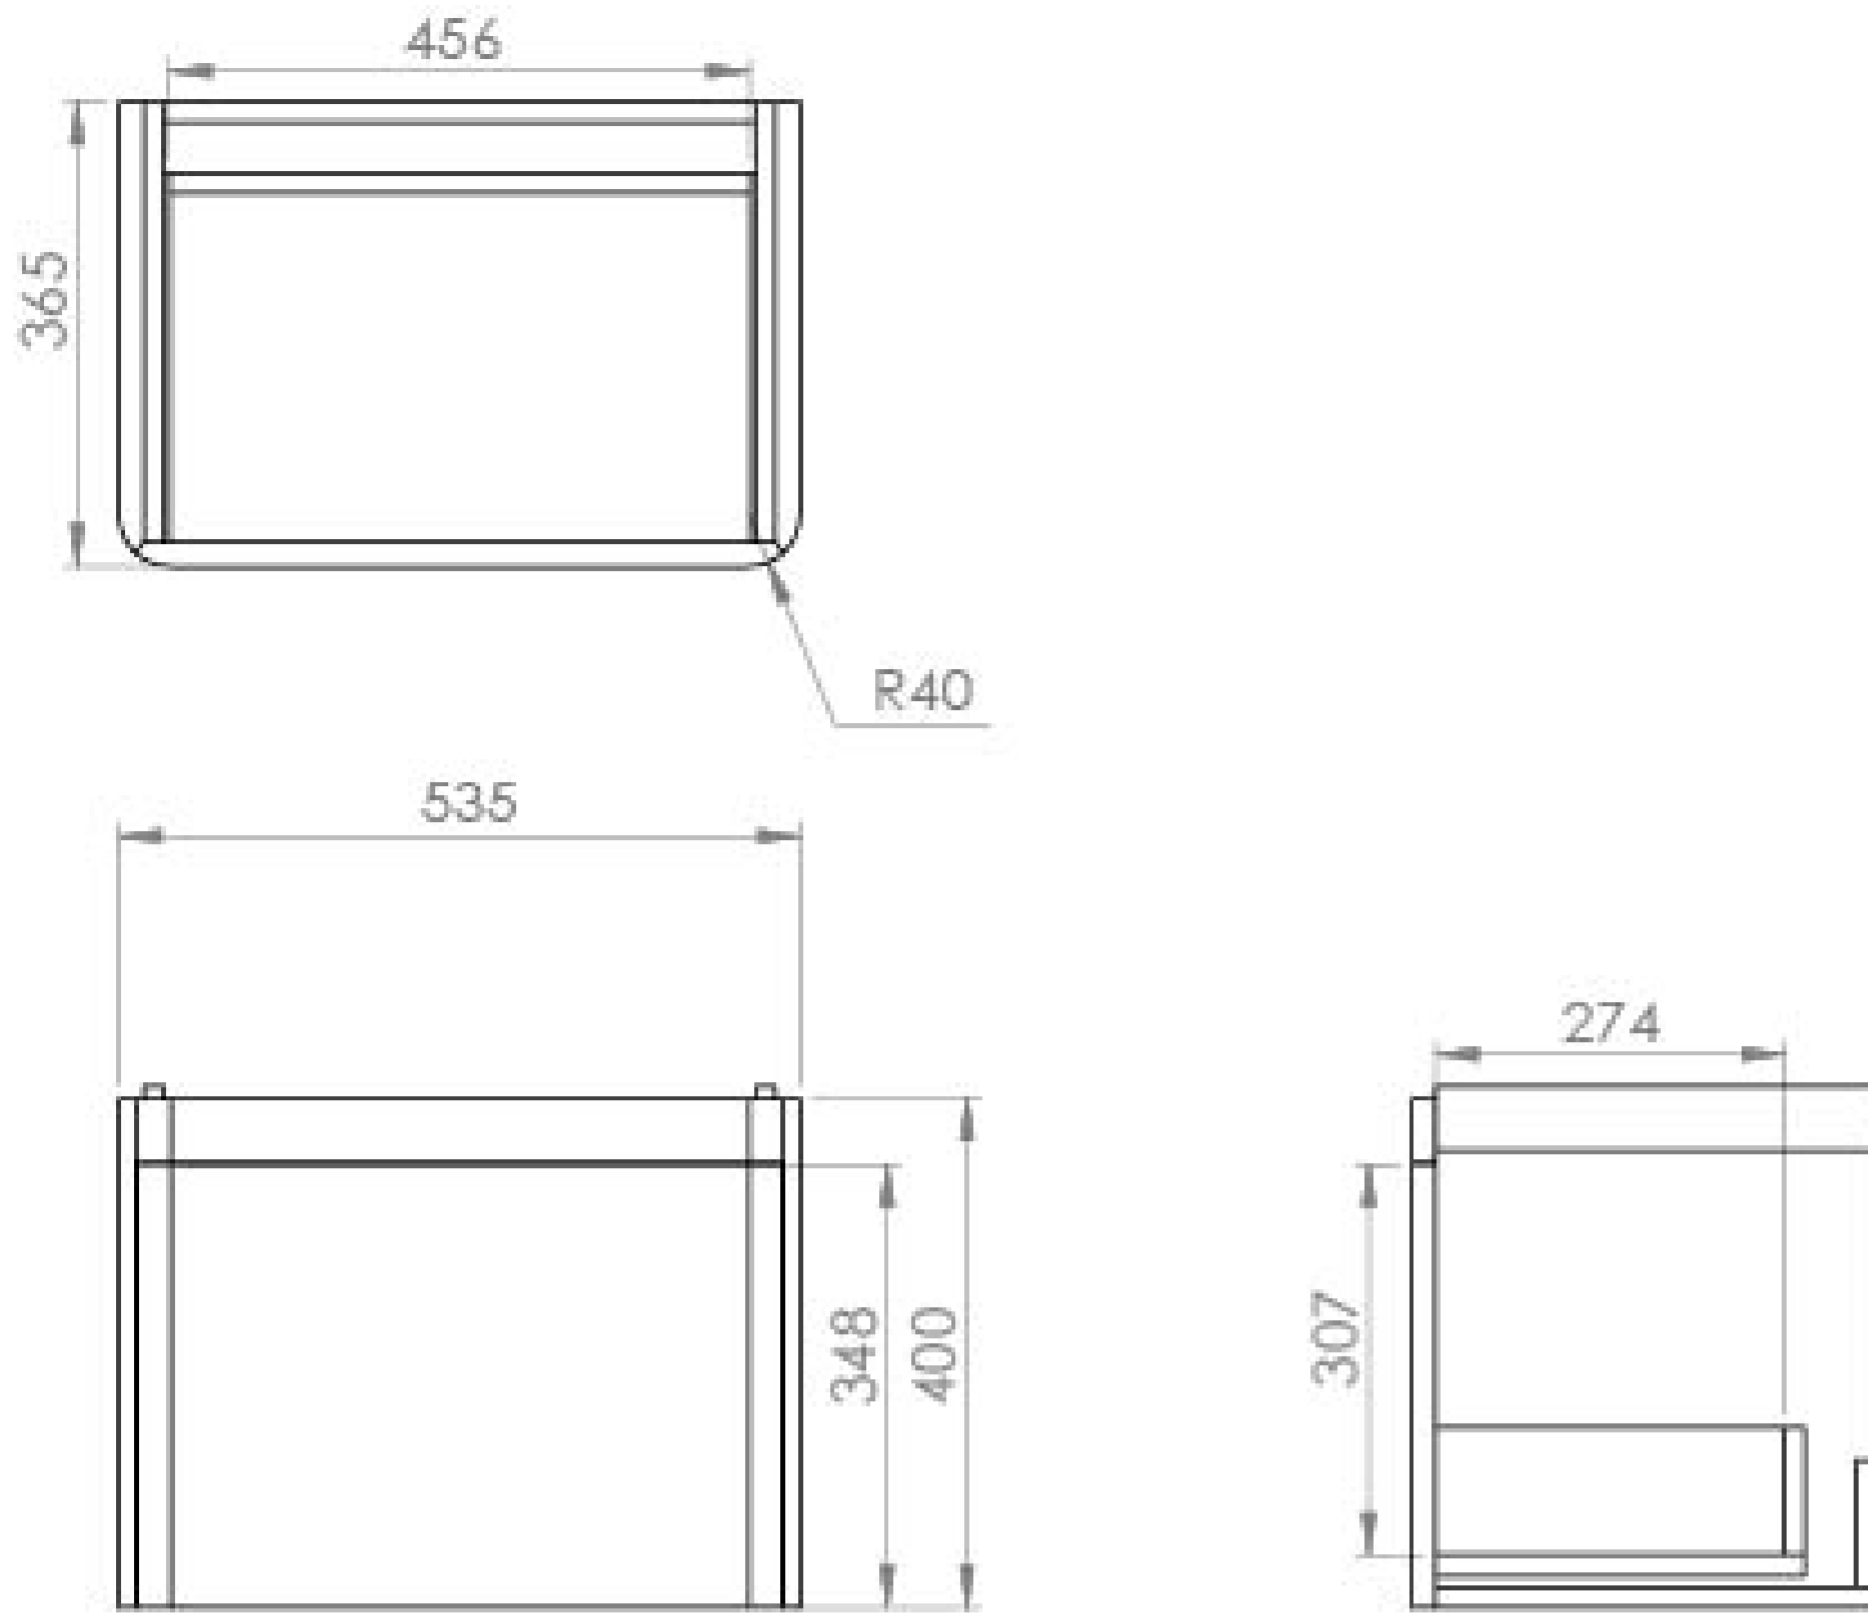

TECHNICAL DRAWING

Saneux reserves the right to alter the specifications and product range without prior notice. Dimensions are given as a guide only. Dimensions should not be used for surrounding furniture, fixtures and fittings until the product is on site.

<https://saneux.com/products/hyde-55cm-1-drawer-wall-mounted-unit-matte-fiord>