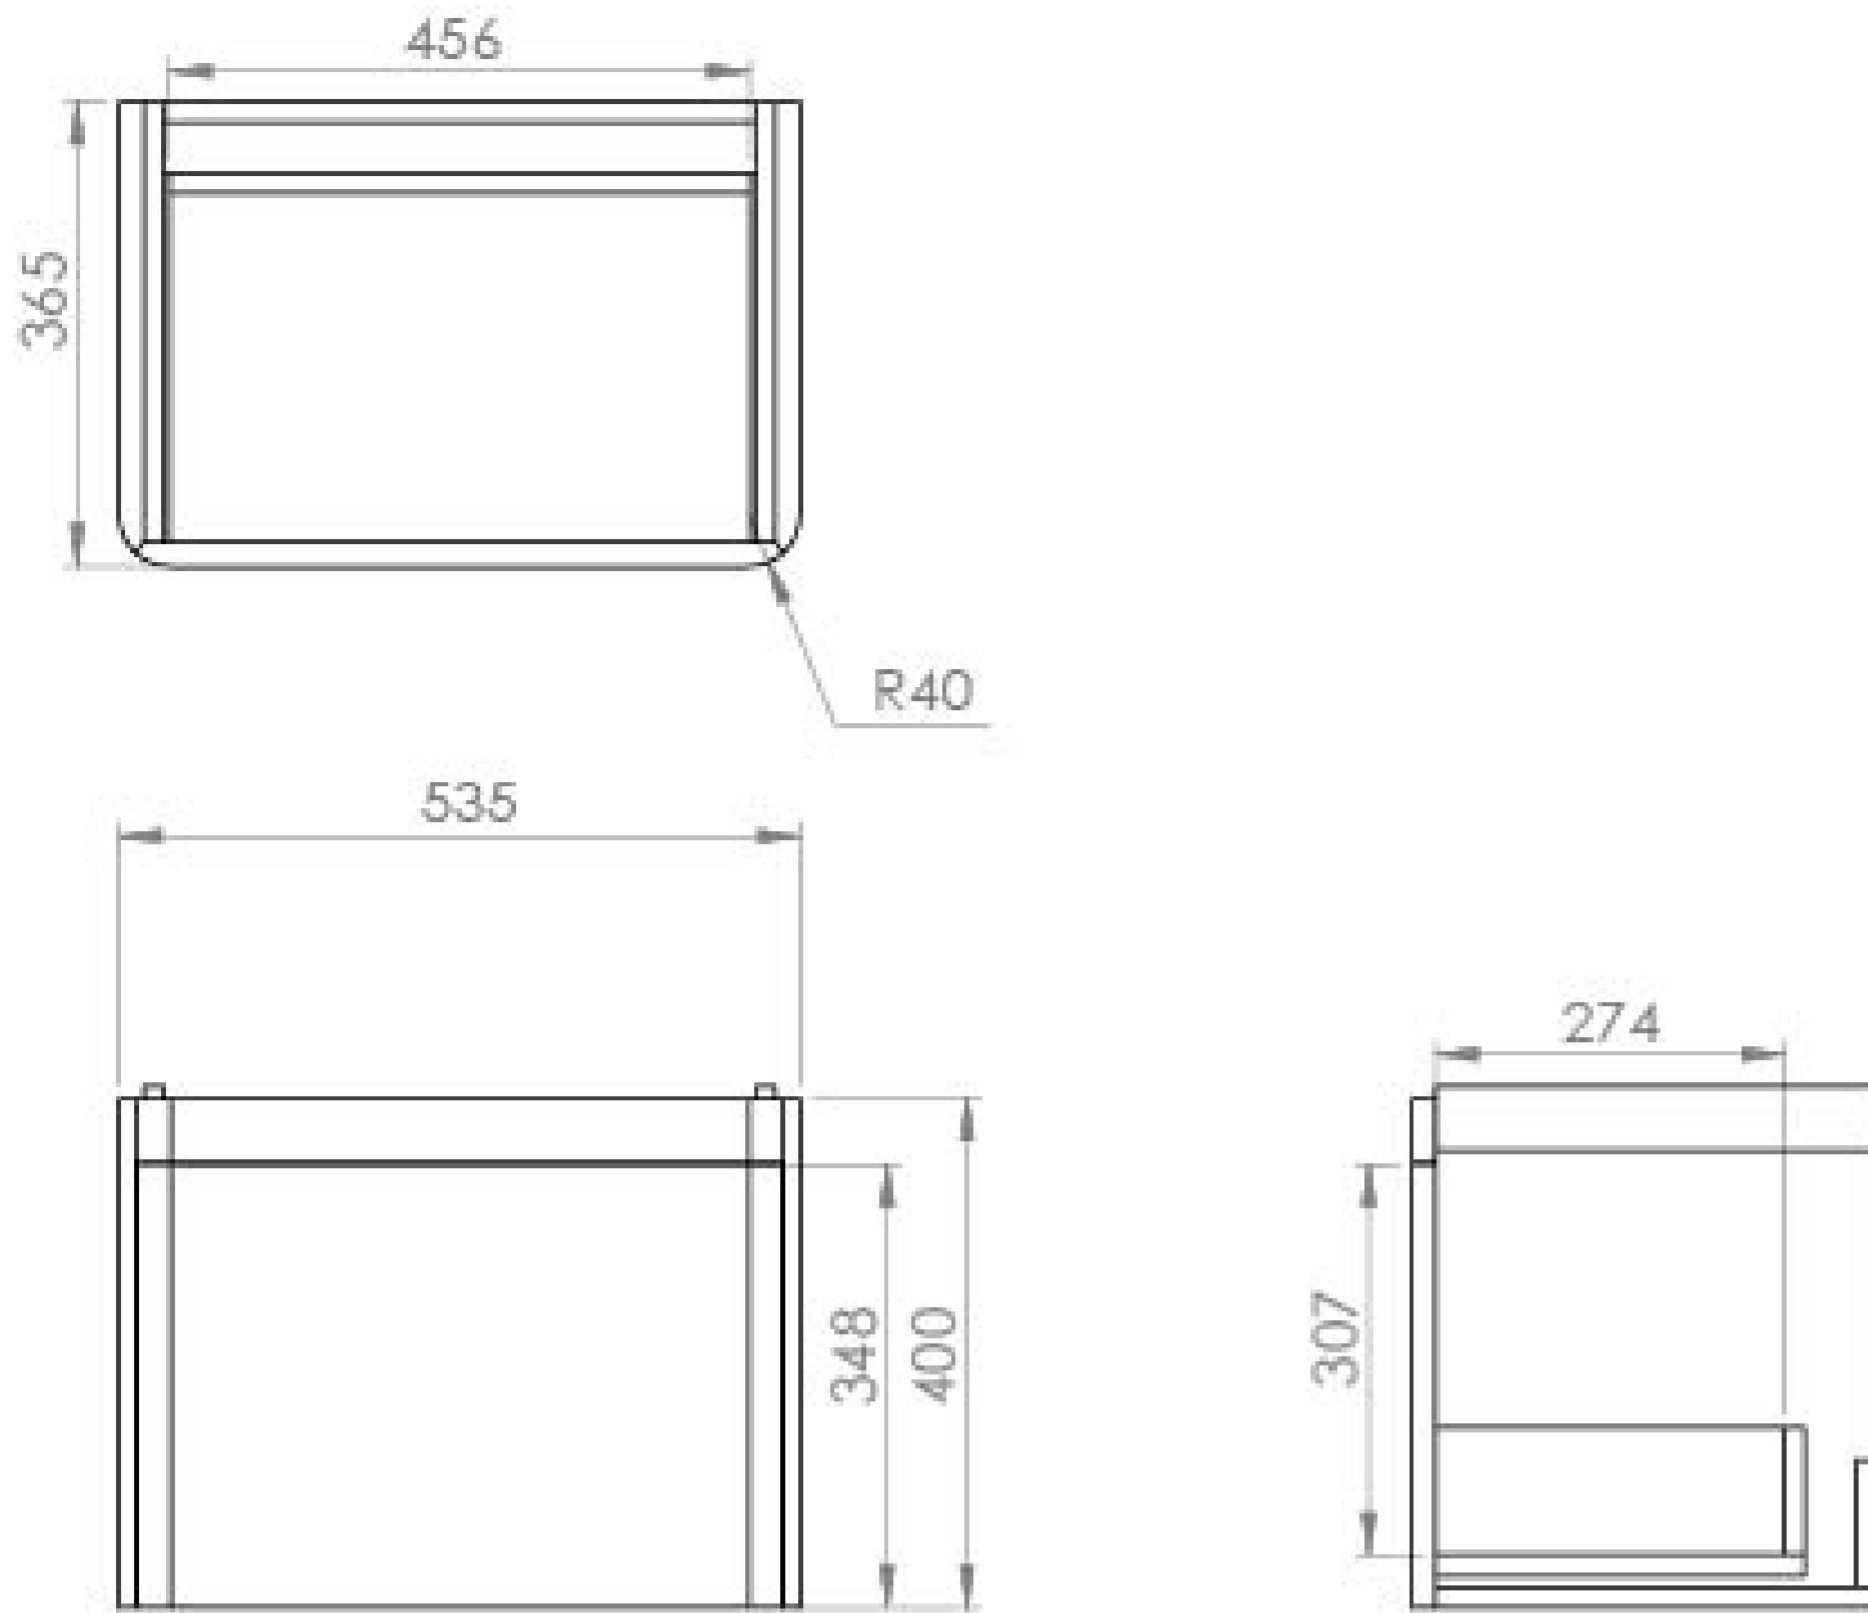

HYDE 55CM 1 DRAWER WALL MOUNTED UNIT - MATTE FIORD

Product Code: HY055W1.MF

PRODUCT INFORMATION

Finish:	Matte Fiord
Height:	400mm
Width:	535mm
Depth:	365mm
Material	MDF, MFC
Weight	16kg
Guarantee	5 years
Configuration	1 Drawer
Drawer Type	Soft close
Compatible Basin(s)	HY055B, HY055B.0TH
Handle(s) Required	1, purchase separately
Other Features	Easy installation Quick release drawers

DESCRIPTION

As the name suggests, the HYDE collection features short projection basins and vanity units with a contemporary design, perfect for small and compact bathroom spaces.

This 55cm 1 drawer wall mounted unit has a projection of only 37cm, making it perfect for bathrooms & cloakrooms where space is scarce yet storage is essential. It has a deep, soft closing drawer to hold plenty of toiletries, and the matte fiord finish will make it a focal point in the space it's fitted in.

*Basin to be purchased separately

Compatible basins: HY055B, HY055B.0TH

**Handle to be purchased separately

TECHNICAL DRAWING

Saneux reserves the right to alter the specifications and product range without prior notice. Dimensions are given as a guide only. Dimensions should not be used for surrounding furniture, fixtures and fittings until the product is on site.