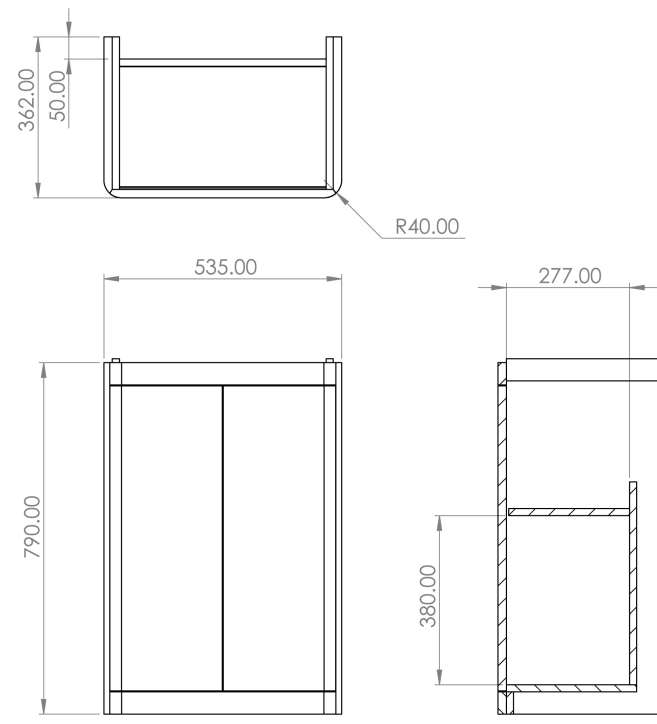

TECHNICAL DRAWING

Saneux reserves the right to alter the specifications and product range without prior notice. Dimensions are given as a guide only. Dimensions should not be used for surrounding furniture, fixtures and fittings until the product is on site.

<https://saneux.com/products/hyde-55cm-2-door-floor-standing-unit-matte-white>