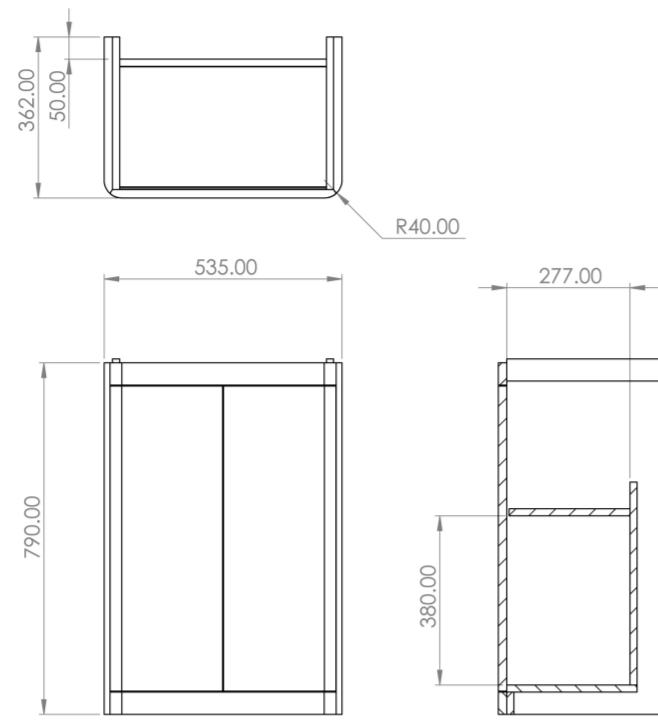

HYDE 55CM 2 DOOR FLOOR STANDING UNIT - MATTE WHITE

Product Code: HY055F.MW

PRODUCT INFORMATION

| | |
|----------------------------|---------------------------------------|
| Finish: | Matte White |
| Height: | 790mm |
| Width: | 535mm |
| Depth: | 362mm |
| Material | MDF, MFC |
| Weight | 22.8kg |
| Shelf Quantity | 1x wooden shelf |
| Guarantee | 5 years |
| Configuration | 2 Door |
| Door Type | Soft close |
| Compatible Basin(s) | HY055B, HY055B.0TH |
| Handle(s) Required | 2, purchase separately |
| Other Features | Easy installation Quick release doors |

DESCRIPTION

As the name suggests, the HYDE collection features short projection basins and vanity units with a contemporary design, perfect for small and compact bathroom spaces.

This 55cm 2 door floor standing unit has a projection of only 37cm, making it perfect for bathrooms & cloakrooms where space is scarce yet storage is essential. It has an integrated shelf, and the matte white finish can work with any bathroom interior.

*Basin to be purchased separately
Compatible basin: HY055B, HY055B.0TH

**Handles to be purchased separately

TECHNICAL DRAWING

Saneux reserves the right to alter the specifications and product range without prior notice. Dimensions are given as a guide only. Dimensions should not be used for surrounding furniture, fixtures and fittings until the product is on site.