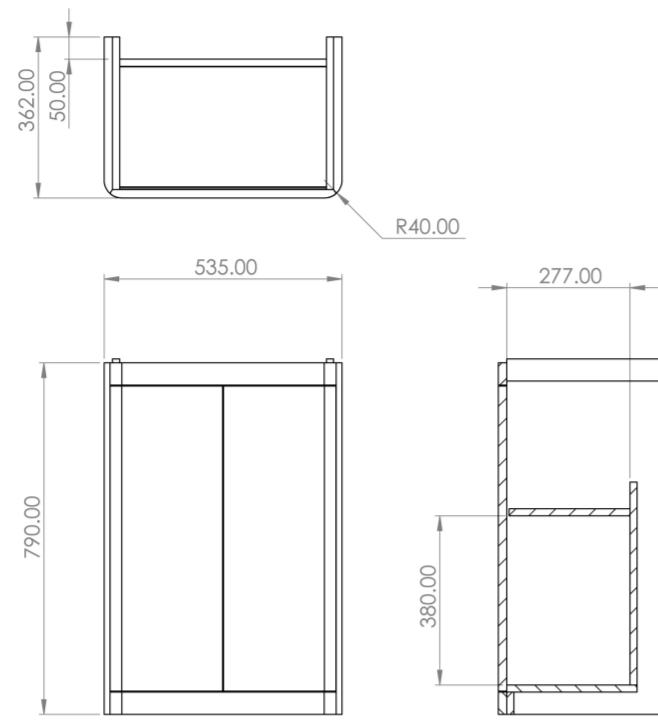

## PRODUCT INFORMATION

<b>Finish:</b>	Matte White
<b>Height:</b>	790mm
<b>Width:</b>	535mm
<b>Depth:</b>	362mm
<b>Material</b>	MDF, MFC
<b>Weight</b>	22.8kg
<b>Shelf Quantity</b>	1x wooden shelf
<b>Guarantee</b>	5 years
<b>Configuration</b>	2 Door
<b>Door Type</b>	Soft close
<b>Compatible Basin(s)</b>	HY055B, HY055B.0TH
<b>Handle(s) Required</b>	2, purchase separately
<b>Other Features</b>	Easy installation Quick release doors

## DESCRIPTION

As the name suggests, the HYDE collection features short projection basins and vanity units with a contemporary design, perfect for small and compact bathroom spaces.

This 55cm 2 door floor standing unit has a projection of only 37cm, making it perfect for bathrooms & cloakrooms where space is scarce yet storage is essential. It has an integrated shelf, and the matte white finish can work with any bathroom interior.