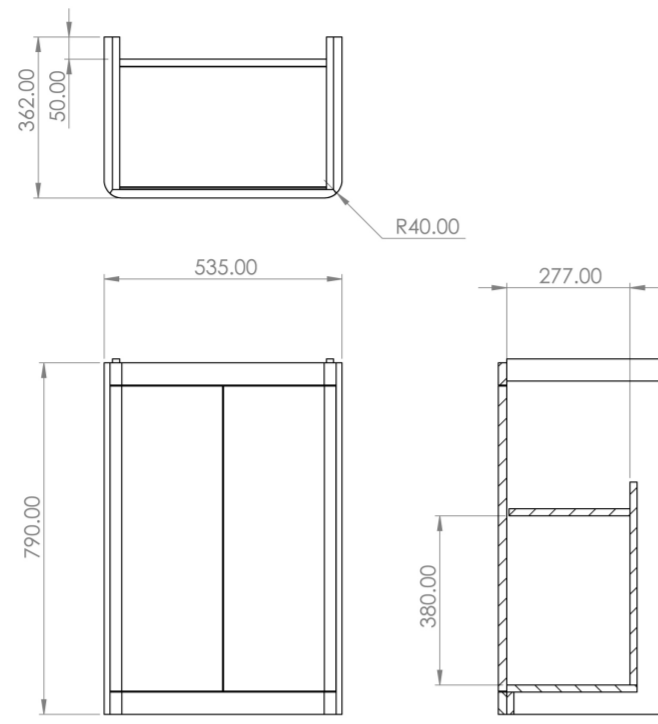

TECHNICAL DRAWING

Saneux reserves the right to alter the specifications and product range without prior notice. Dimensions are given as a guide only. Dimensions should not be used for surrounding furniture, fixtures and fittings until the product is on site.

<https://saneux.com/products/hyde-55cm-2-door-floor-standing-unit-matte-sage>