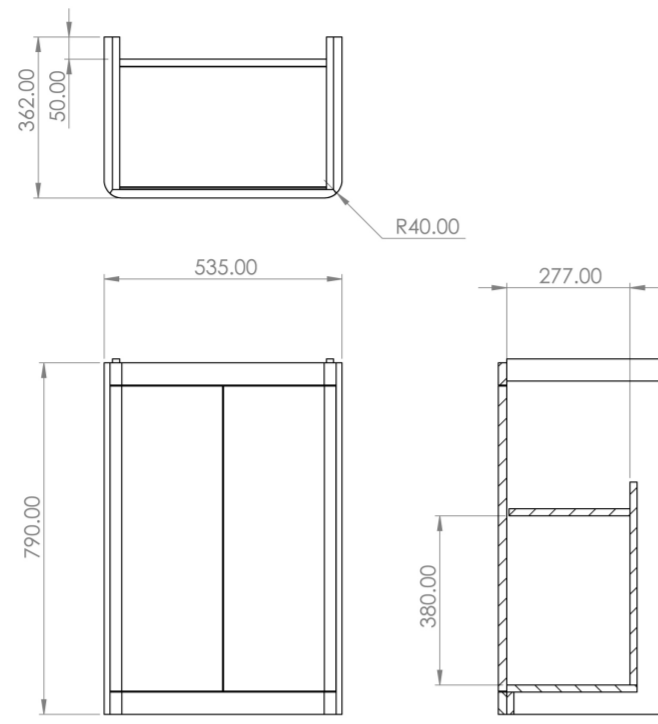

HYDE 55CM 2 DOOR FLOOR STANDING UNIT - MATTE FIORD

Product Code: HY055F.MF

PRODUCT INFORMATION

Finish:	Matte Fiord
Height:	790mm
Width:	535mm
Depth:	362mm
Material	MDF, MFC
Weight	22.8kg
Shelf Quantity	1x wooden shelf
Guarantee	5 years
Configuration	2 Door
Door Type	Soft close
Compatible Basin(s)	HY055B, HY055B.0TH
Handle(s) Required	2, purchase separately
Other Features	Easy installation Quick release doors

DESCRIPTION

As the name suggests, the HYDE collection features short projection basins and vanity units with a contemporary design, perfect for small and compact bathroom spaces.

This 55cm 2 door floor standing unit has a projection of only 37cm, making it perfect for bathrooms & cloakrooms where space is scarce yet storage is essential. It has an integrated shelf, and the matte fiord finish will make it a focal point in the space it's fitted in.

*Basin to be purchased separately
Compatible basins: HY055B, HY055B.0TH

**Handles to be purchased separately

TECHNICAL DRAWING

Saneux reserves the right to alter the specifications and product range without prior notice. Dimensions are given as a guide only. Dimensions should not be used for surrounding furniture, fixtures and fittings until the product is on site.