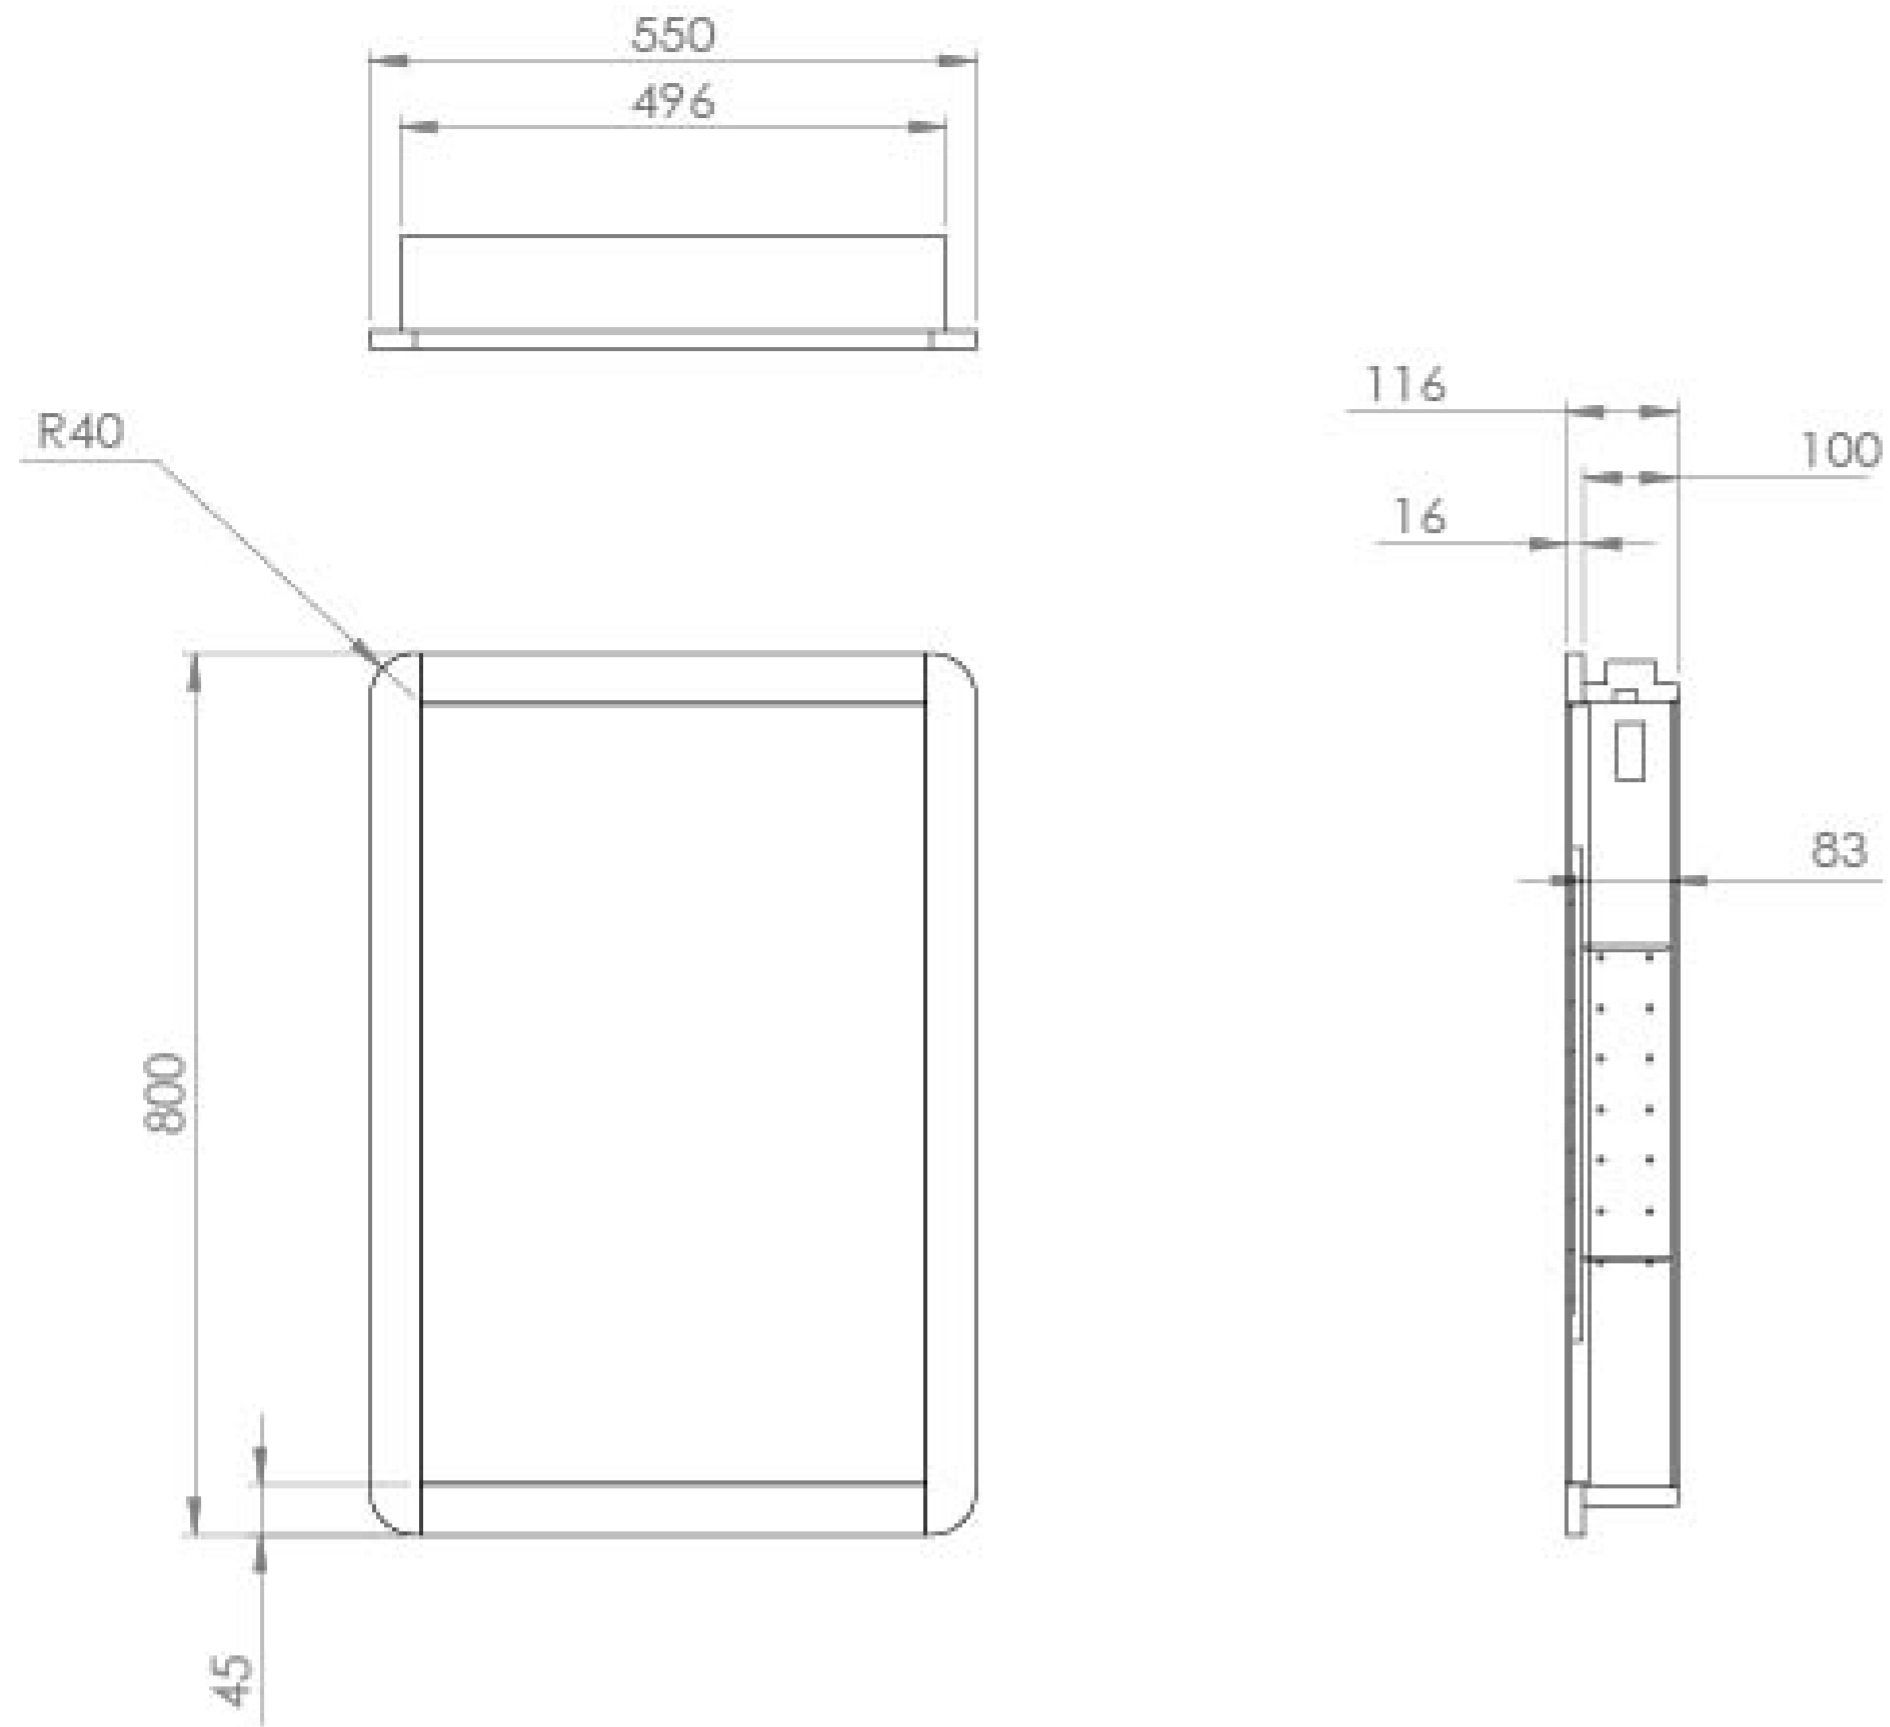

## PRODUCT INFORMATION

<b>Finish:</b>	Matte White
<b>Height:</b>	800mm
<b>Width:</b>	550mm
<b>Depth:</b>	116mm
<b>Material</b>	MFC
<b>Weight</b>	16kg
<b>Light Temp (K)</b>	4500K
<b>Switch</b>	Proximity sensor
<b>IP Rating</b>	IP44
<b>Shaver Socket</b>	UK Two-Pin
<b>Orientation</b>	Portrait
<b>Opening</b>	Right hand
<b>Shelf Quantity</b>	2x adjustable black glass shelves
<b>Demister Pad</b>	Yes
<b>Guarantee</b>	5 years

## DESCRIPTION

As the name suggests, the HYDE collection features short projection basins and vanity units with a contemporary design, perfect for small and compact spaces.

The main feature of this HYDE electric mirror cabinet is how it can neatly recess into the wall which is a great feature for bathrooms that are compact as it allows every inch of space to be saved. It provides plenty of storage with the adjustable smoked glass shelves, it has a shaver socket to charge your razors and electric toothbrushes, and an integrated demister pad.

With it being 55cm wide, it can pair with our HYDE 55cm basins & vanity units, and the modern frame in the matte white finish will match the vanity units.

\*Right hand hinge only