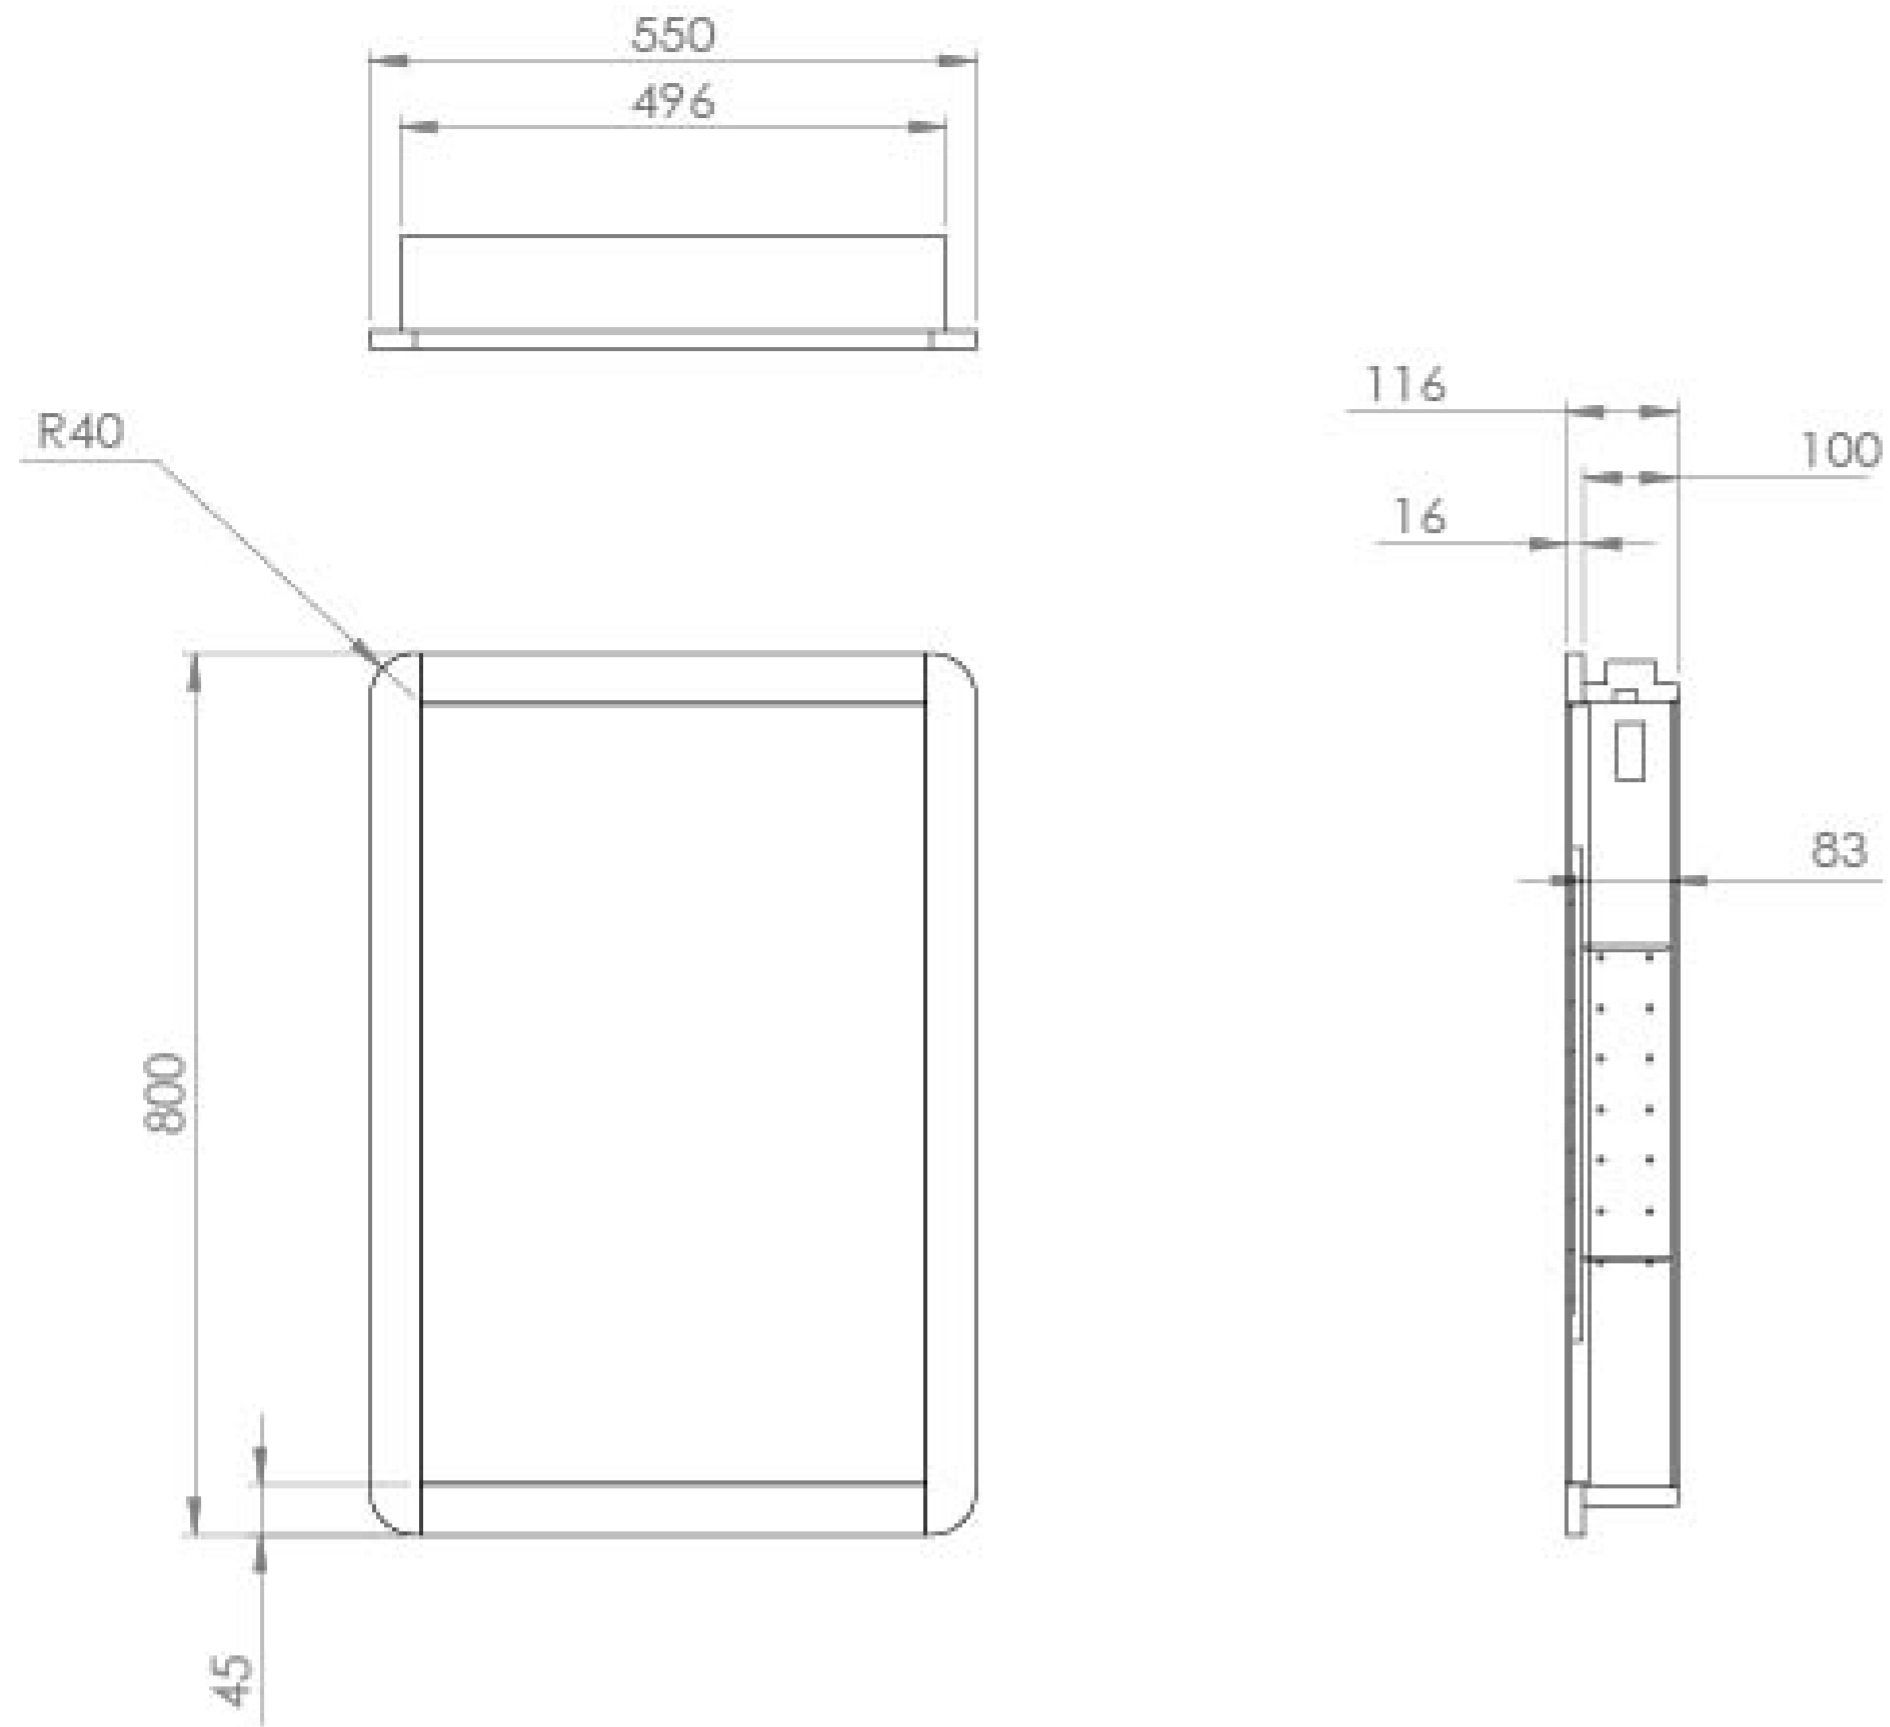

HYDE 55CM 1 DOOR RECESSED ELECTRIC MIRROR CABINET (RH) - MATTE WHITE

Product Code: HY055ECR.MW

PRODUCT INFORMATION

Finish:	Matte White
Height:	800mm
Width:	550mm
Depth:	116mm
Material	MFC
Weight	16kg
Light Temp (K)	4500K
Switch	Proximity sensor
IP Rating	IP44
Shaver Socket	UK Two-Pin
Orientation	Portrait
Opening	Right hand
Shelf Quantity	2x adjustable black glass shelves
Demister Pad	Yes
Guarantee	5 years

DESCRIPTION

As the name suggests, the HYDE collection features short projection basins and vanity units with a contemporary design, perfect for small and compact spaces.

The main feature of this HYDE electric mirror cabinet is how it can neatly recess into the wall which is a great feature for bathrooms that are compact as it allows every inch of space to be saved. It provides plenty of storage with the adjustable smoked glass shelves, it has a shaver socket to charge your razors and electric toothbrushes, and an integrated demister pad.

With it being 55cm wide, it can pair with our HYDE 55cm basins & vanity units, and the modern frame in the matte white finish will match the vanity units.

*Right hand hinge only

TECHNICAL DRAWING

Saneux reserves the right to alter the specifications and product range without prior notice. Dimensions are given as a guide only. Dimensions should not be used for surrounding furniture, fixtures and fittings until the product is on site.