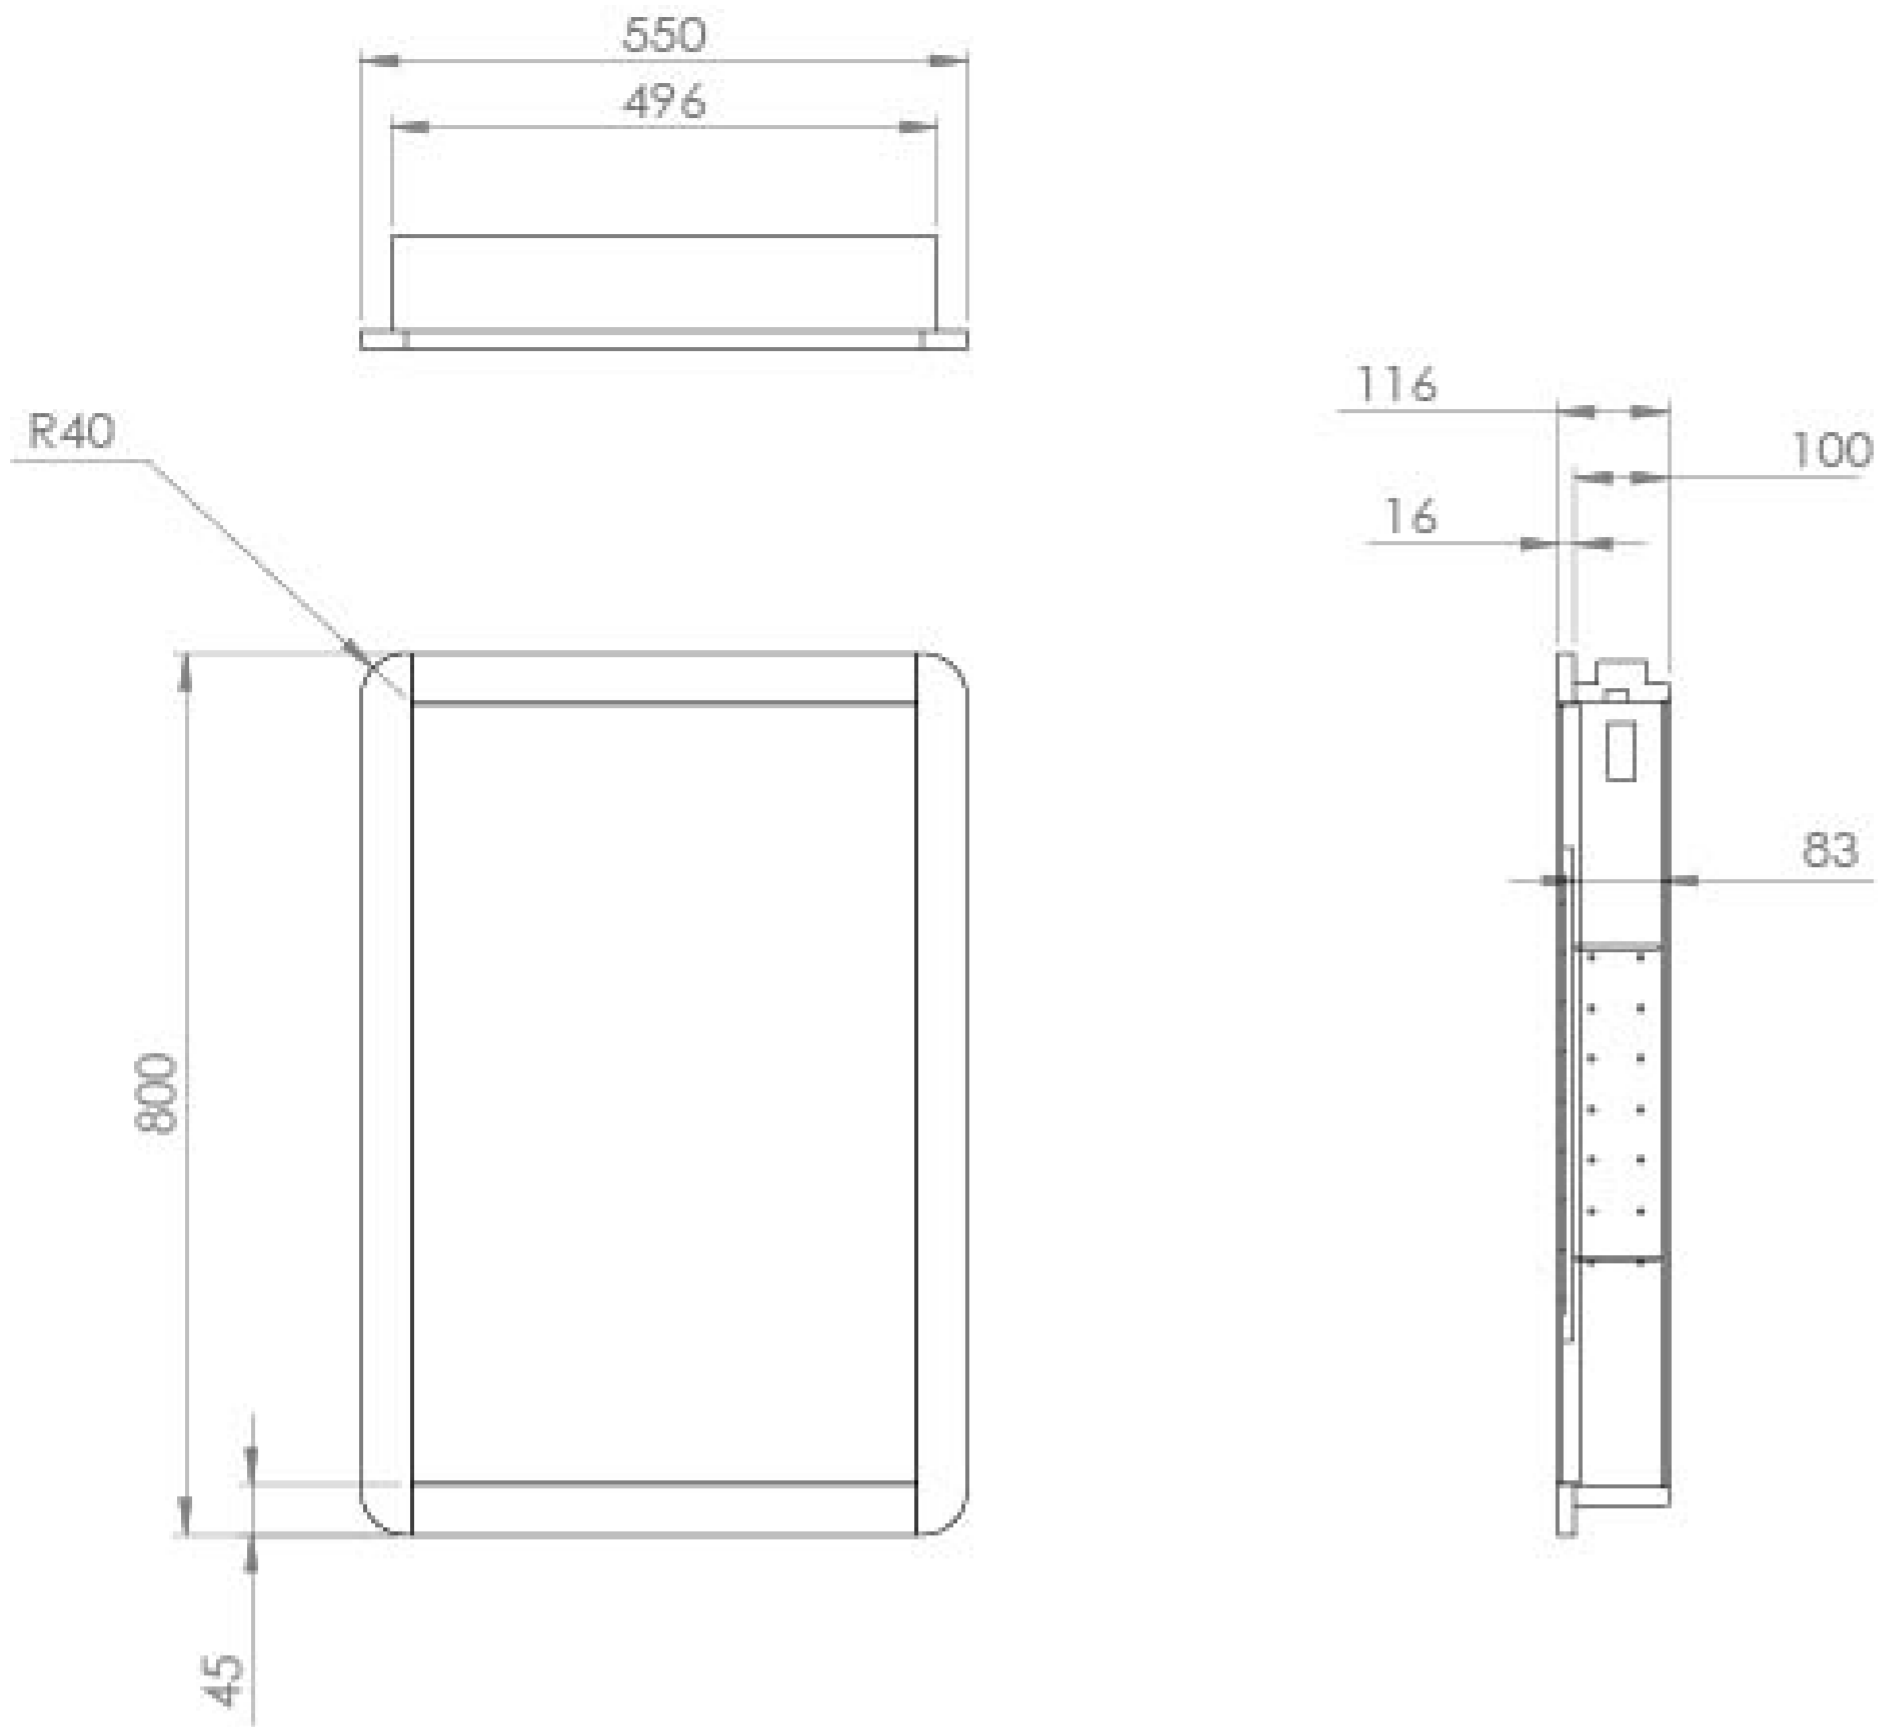

HYDE 55CM 1 DOOR RECESSED ELECTRIC MIRROR CABINET (RH) - MATTE SAGE

Product Code: HY055ECR.MS

PRODUCT INFORMATION

Finish:	Matte Sage
Height:	800mm
Width:	550mm
Depth:	116mm
Material	MFC
Weight	16kg
Light Temp (K)	4500K
Switch	Proximity sensor
IP Rating	IP44
Shaver Socket	UK Two-Pin
Orientation	Portrait
Opening	Right hand
Shelf Quantity	2x adjustable black glass shelves
Demister Pad	Yes
Guarantee	5 years

DESCRIPTION

As the name suggests, the HYDE collection features short projection basins and vanity units with a contemporary design, perfect for small and compact spaces.

The main feature of this HYDE electric mirror cabinet is how it can neatly recess into the wall which is a great feature for bathrooms that are compact as it allows every inch of space to be saved. It provides plenty of storage with the adjustable smoked glass shelves, it has a shaver socket to charge your razors and electric toothbrushes, and an integrated demister pad.

With it being 55cm wide, it can pair with our HYDE 55cm basins & vanity units, and the modern frame in the matte sage finish will match the vanity units.

*Right hand hinge only

TECHNICAL DRAWING

Saneux reserves the right to alter the specifications and product range without prior notice. Dimensions are given as a guide only. Dimensions should not be used for surrounding furniture, fixtures and fittings until the product is on site.