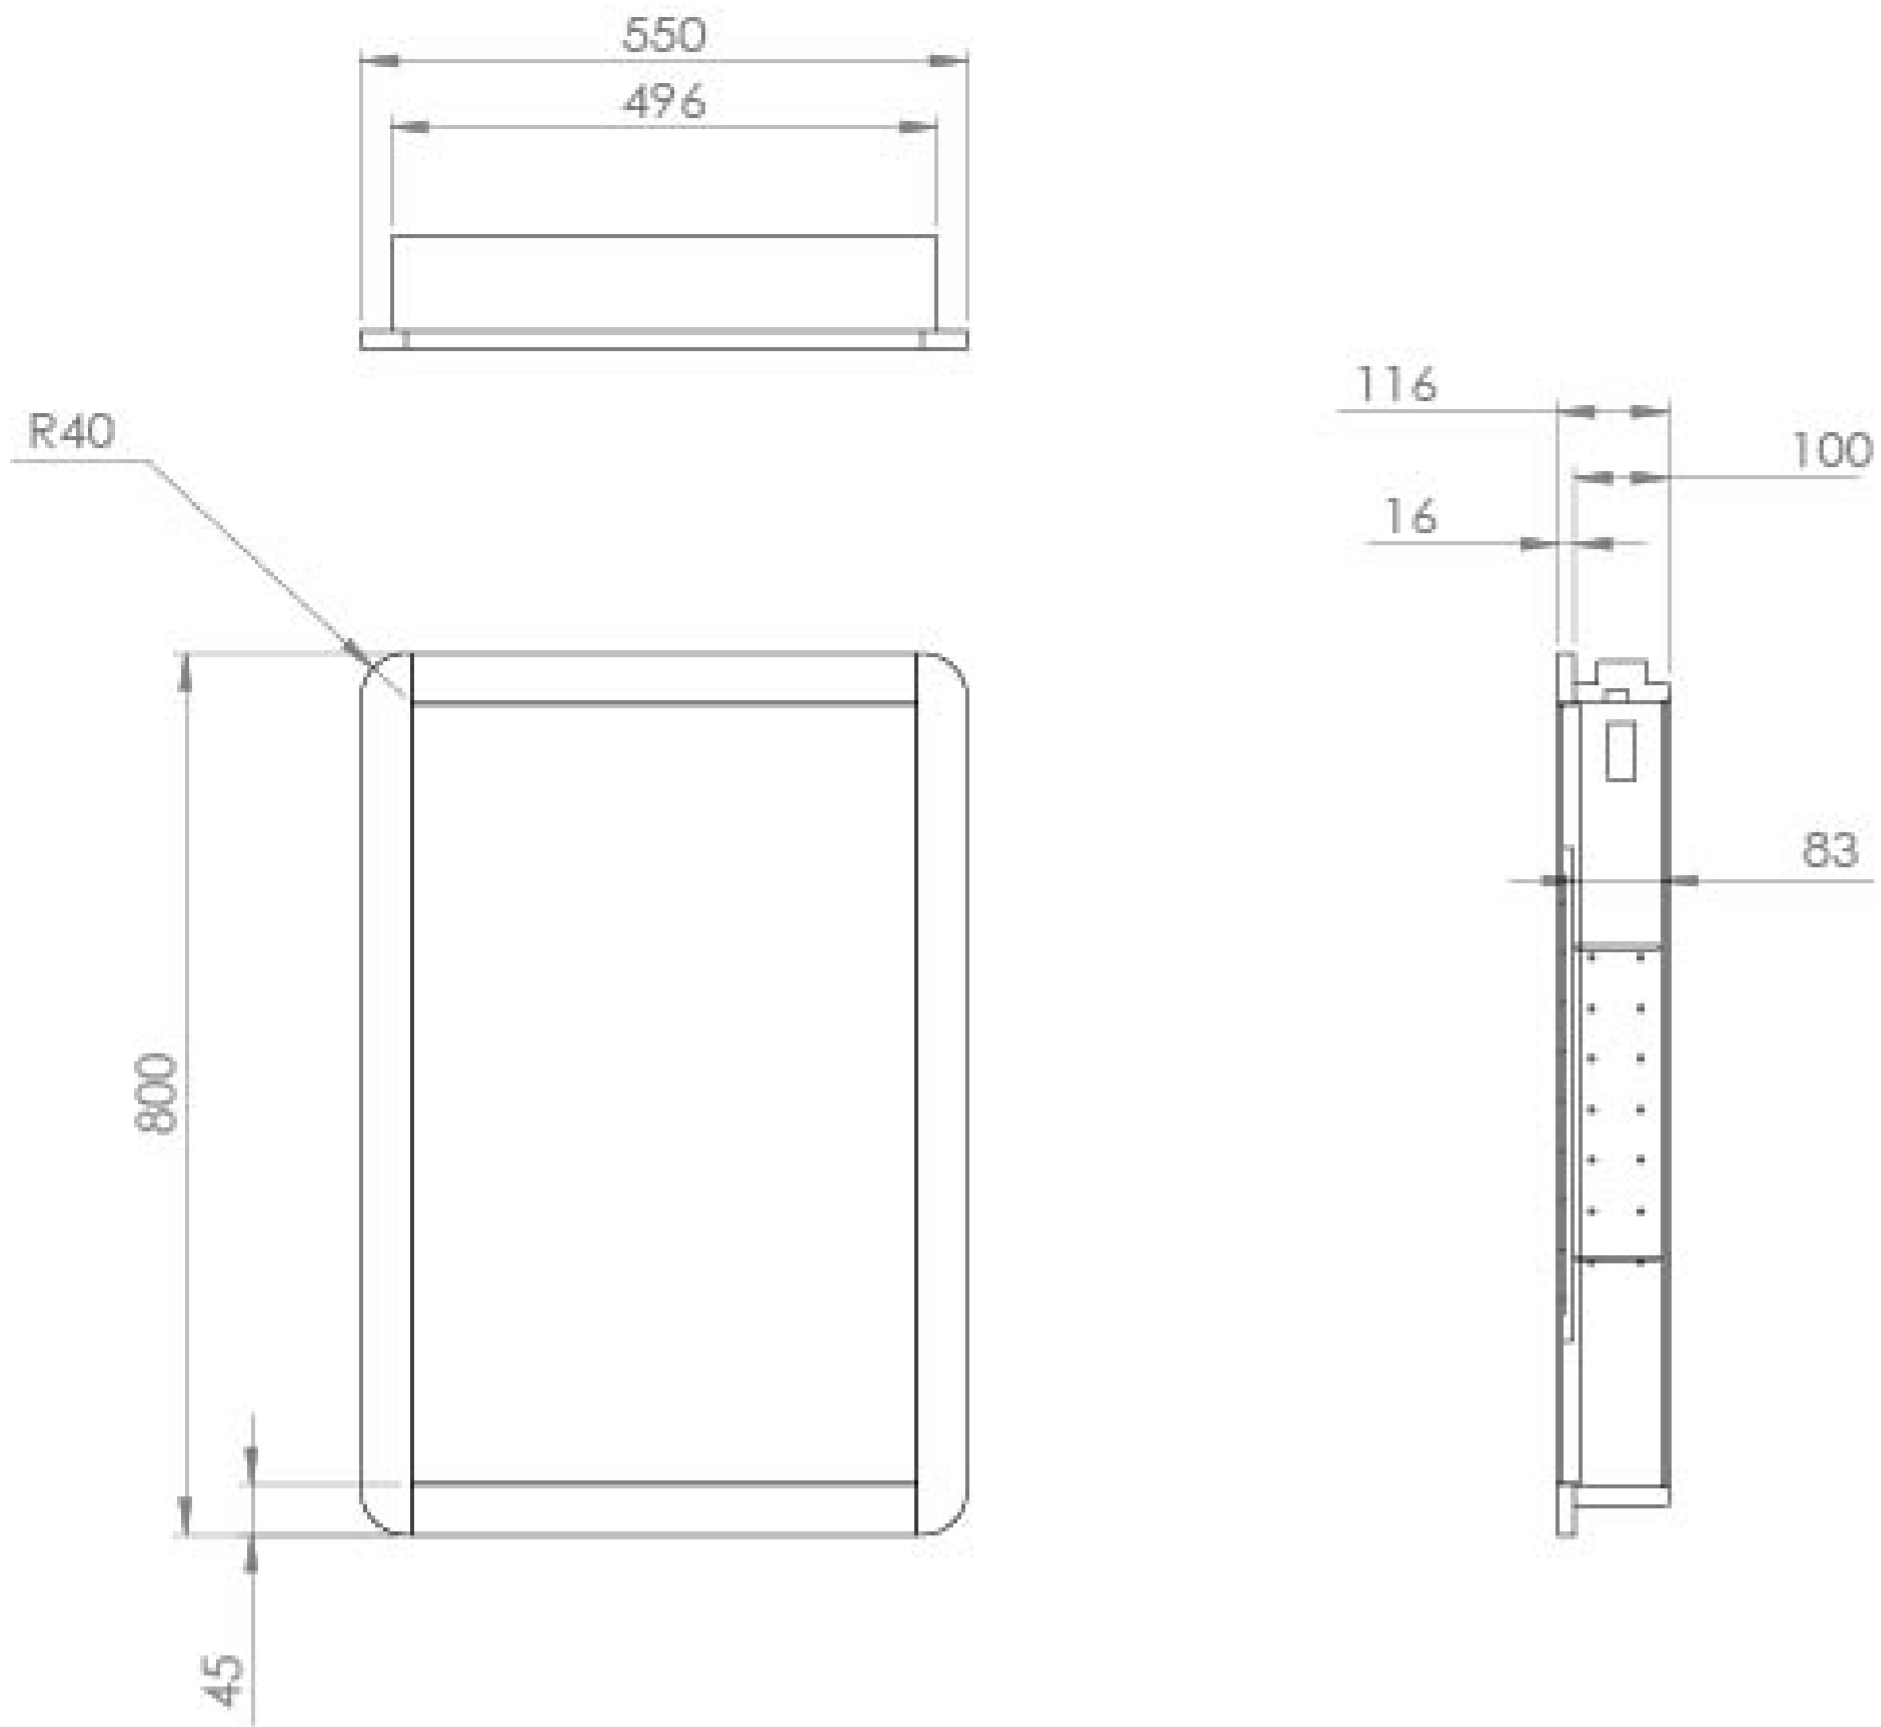

## PRODUCT INFORMATION

<b>Finish:</b>	Matte Sage
<b>Height:</b>	800mm
<b>Width:</b>	550mm
<b>Depth:</b>	116mm
<b>Material</b>	MFC
<b>Weight</b>	16kg
<b>Light Temp (K)</b>	4500K
<b>Switch</b>	Proximity sensor
<b>IP Rating</b>	IP44
<b>Shaver Socket</b>	UK Two-Pin
<b>Orientation</b>	Portrait
<b>Opening</b>	Right hand
<b>Shelf Quantity</b>	2x adjustable black glass shelves
<b>Demister Pad</b>	Yes
<b>Guarantee</b>	5 years

## DESCRIPTION

As the name suggests, the HYDE collection features short projection basins and vanity units with a contemporary design, perfect for small and compact spaces.

The main feature of this HYDE electric mirror cabinet is how it can neatly recess into the wall which is a great feature for bathrooms that are compact as it allows every inch of space to be saved. It provides plenty of storage with the adjustable smoked glass shelves, it has a shaver socket to charge your razors and electric toothbrushes, and an integrated demister pad.

With it being 55cm wide, it can pair with our HYDE 55cm basins & vanity units, and the modern frame in the matte sage finish will match the vanity units.

\*Right hand hinge only