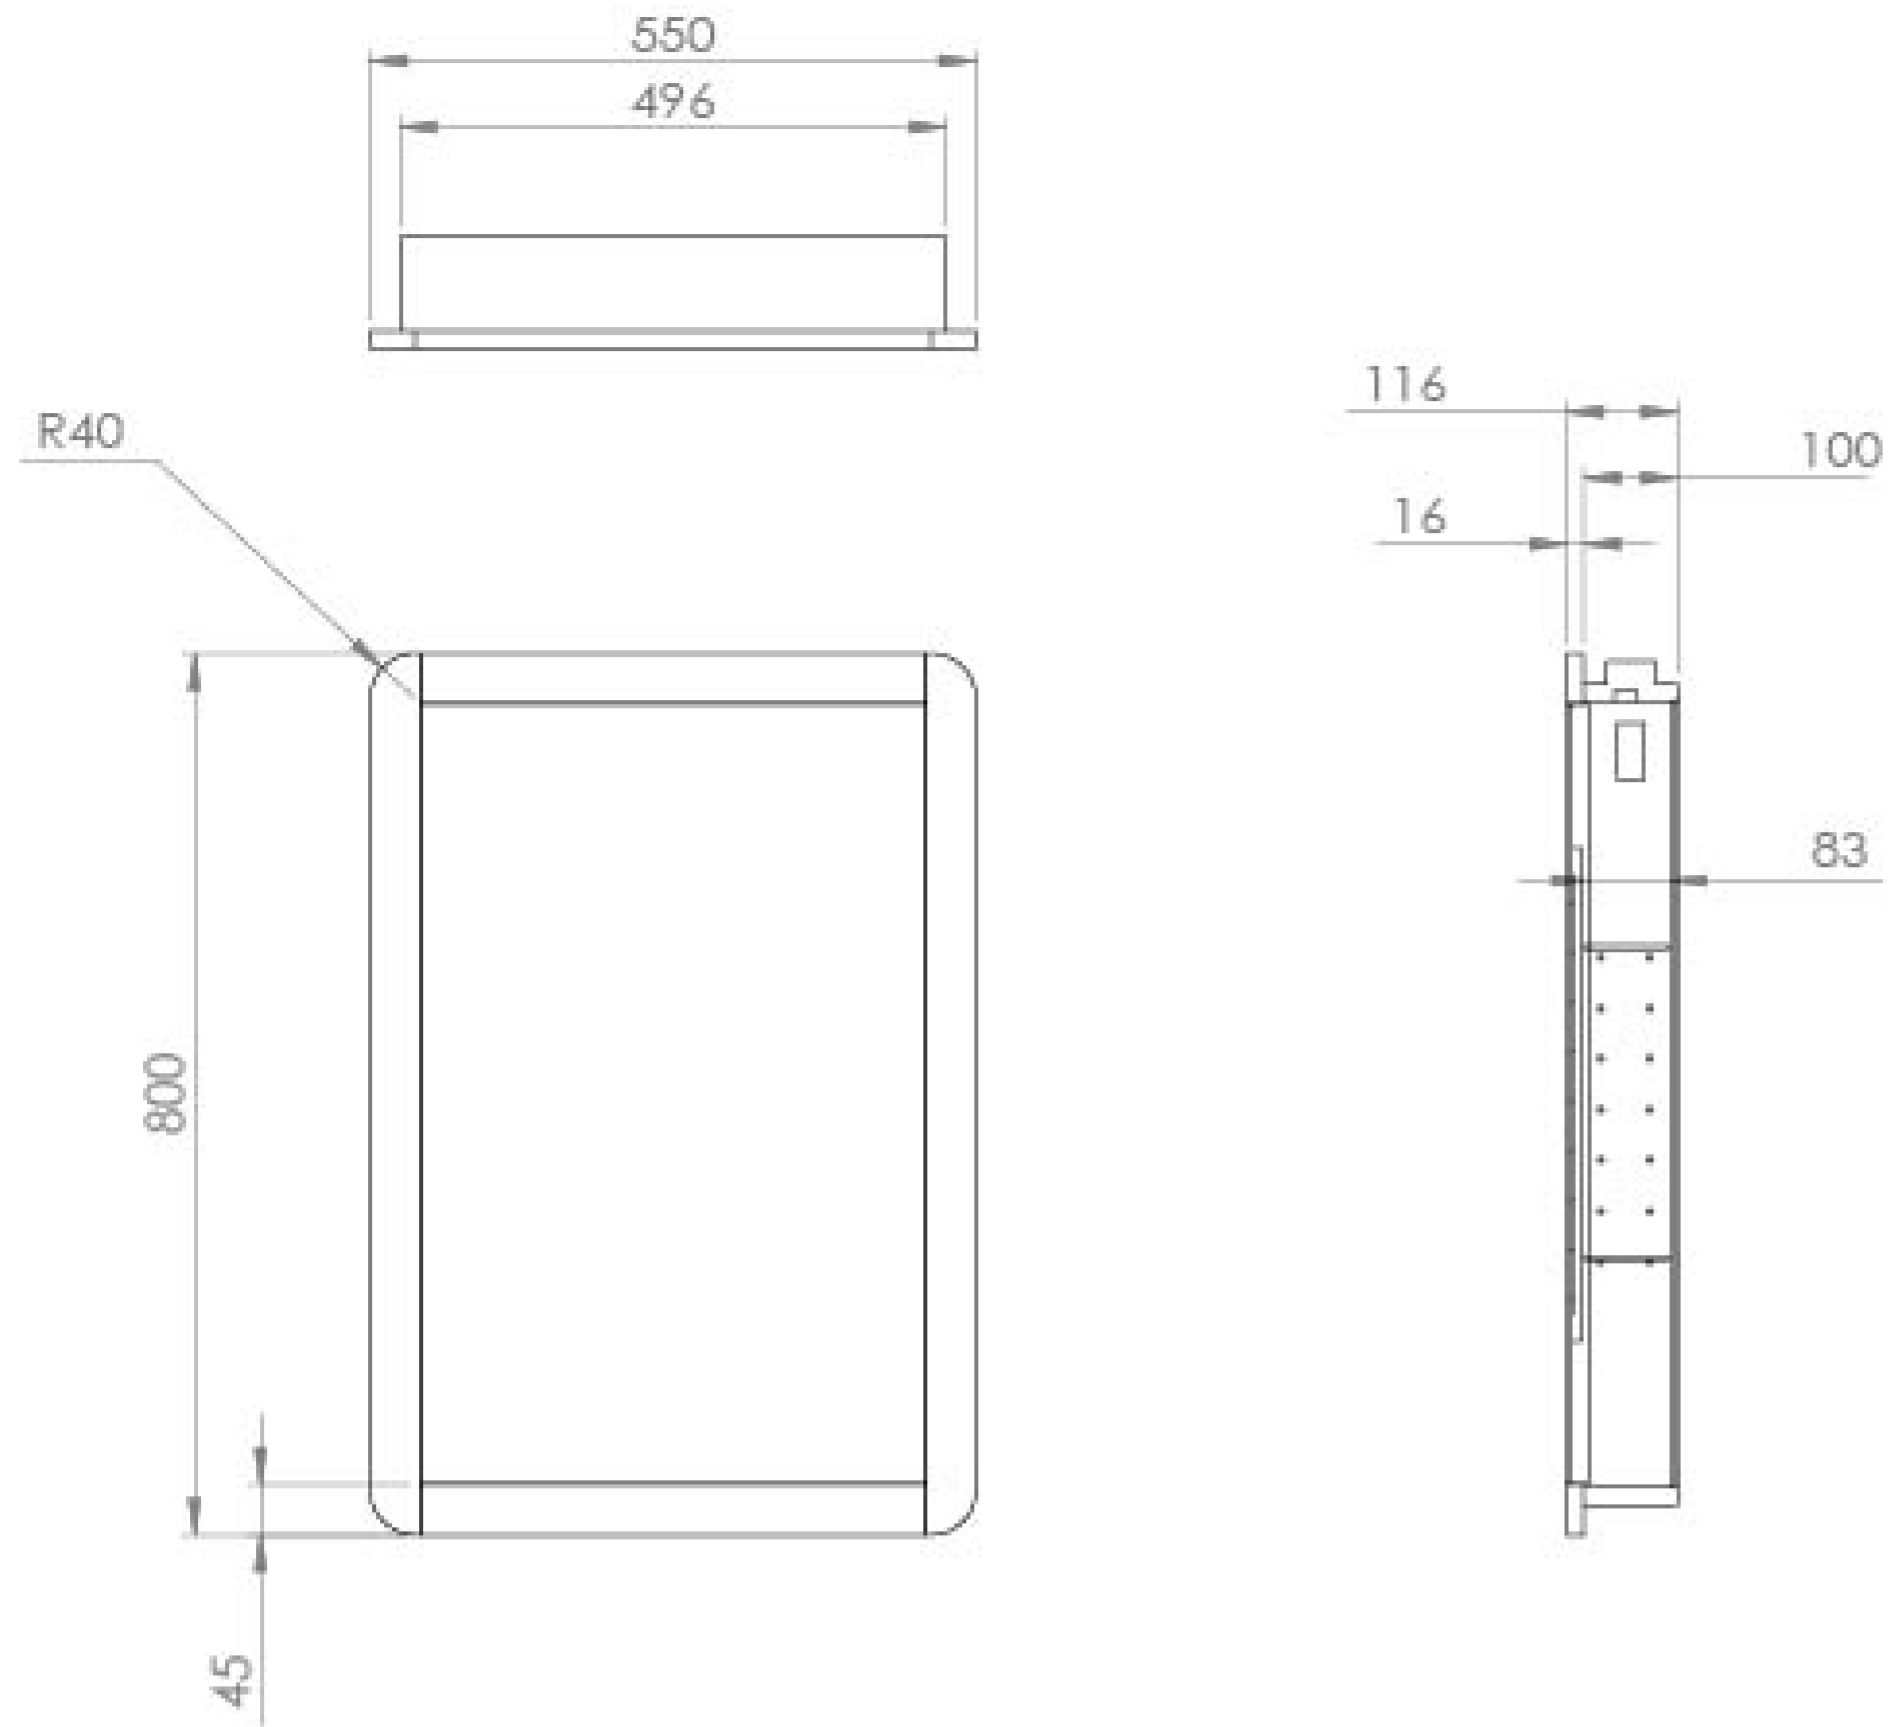

TECHNICAL DRAWING

Saneux reserves the right to alter the specifications and product range without prior notice. Dimensions are given as a guide only. Dimensions should not be used for surrounding furniture, fixtures and fittings until the product is on site.

<https://saneux.com/products/hyde-55cm-1-door-recessed-electric-mirror-cabinet-rh-matte-sage>