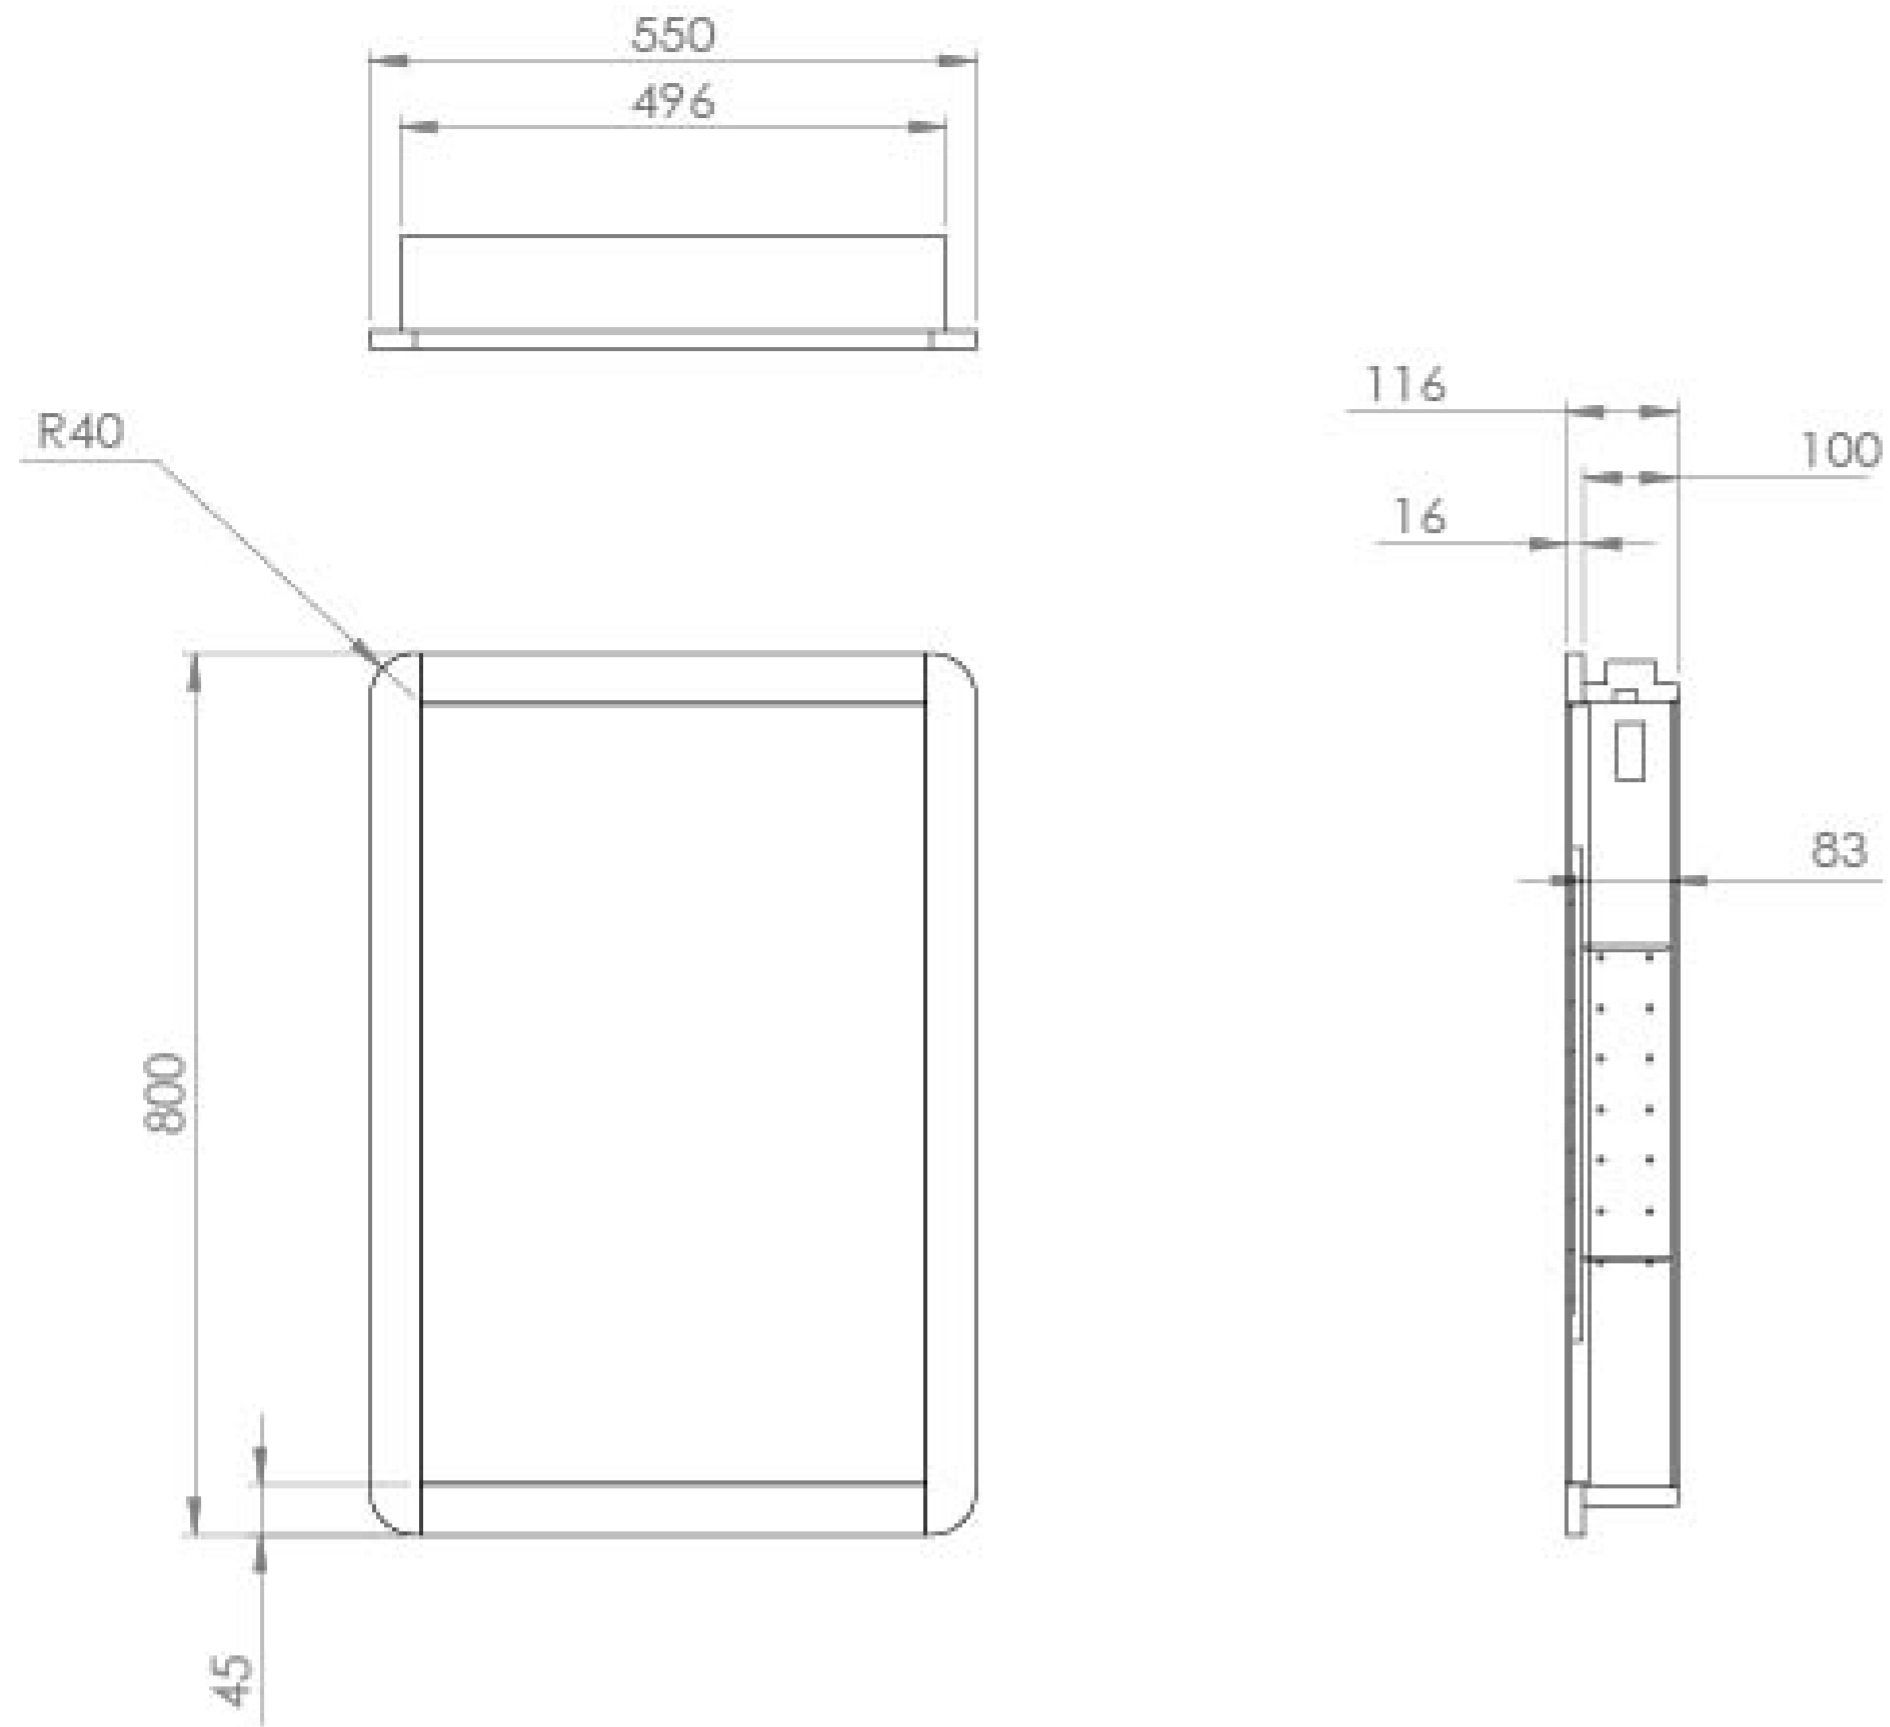

HYDE 55CM 1 DOOR RECESSED ELECTRIC MIRROR CABINET (RH) - MATTE FIORD

Product Code: HY055ECR.MF

PRODUCT INFORMATION

Finish:	Matte Fiord
Height:	800mm
Width:	550mm
Depth:	116mm
Material	MFC
Weight	16kg
Light Temp (K)	4500K
Switch	Proximity sensor
IP Rating	IP44
Shaver Socket	UK Two-Pin
Orientation	Portrait
Opening	Right hand
Shelf Quantity	2x adjustable black glass shelves
Demister Pad	Yes
Guarantee	5 years

DESCRIPTION

As the name suggests, the HYDE collection features short projection basins and vanity units with a contemporary design, perfect for small and compact spaces.

The main feature of this HYDE electric mirror cabinet is how it can neatly recess into the wall which is a great feature for bathrooms that are compact as it allows every inch of space to be saved. It provides plenty of storage with the adjustable smoked glass shelves, it has a shaver socket to charge your razors and electric toothbrushes, and an integrated demister pad.

With it being 55cm wide, it can pair with our HYDE 55cm basins & vanity units, and the modern frame in the matte fiord finish will match the vanity units.

*Right hand hinge only

TECHNICAL DRAWING

Saneux reserves the right to alter the specifications and product range without prior notice. Dimensions are given as a guide only. Dimensions should not be used for surrounding furniture, fixtures and fittings until the product is on site.