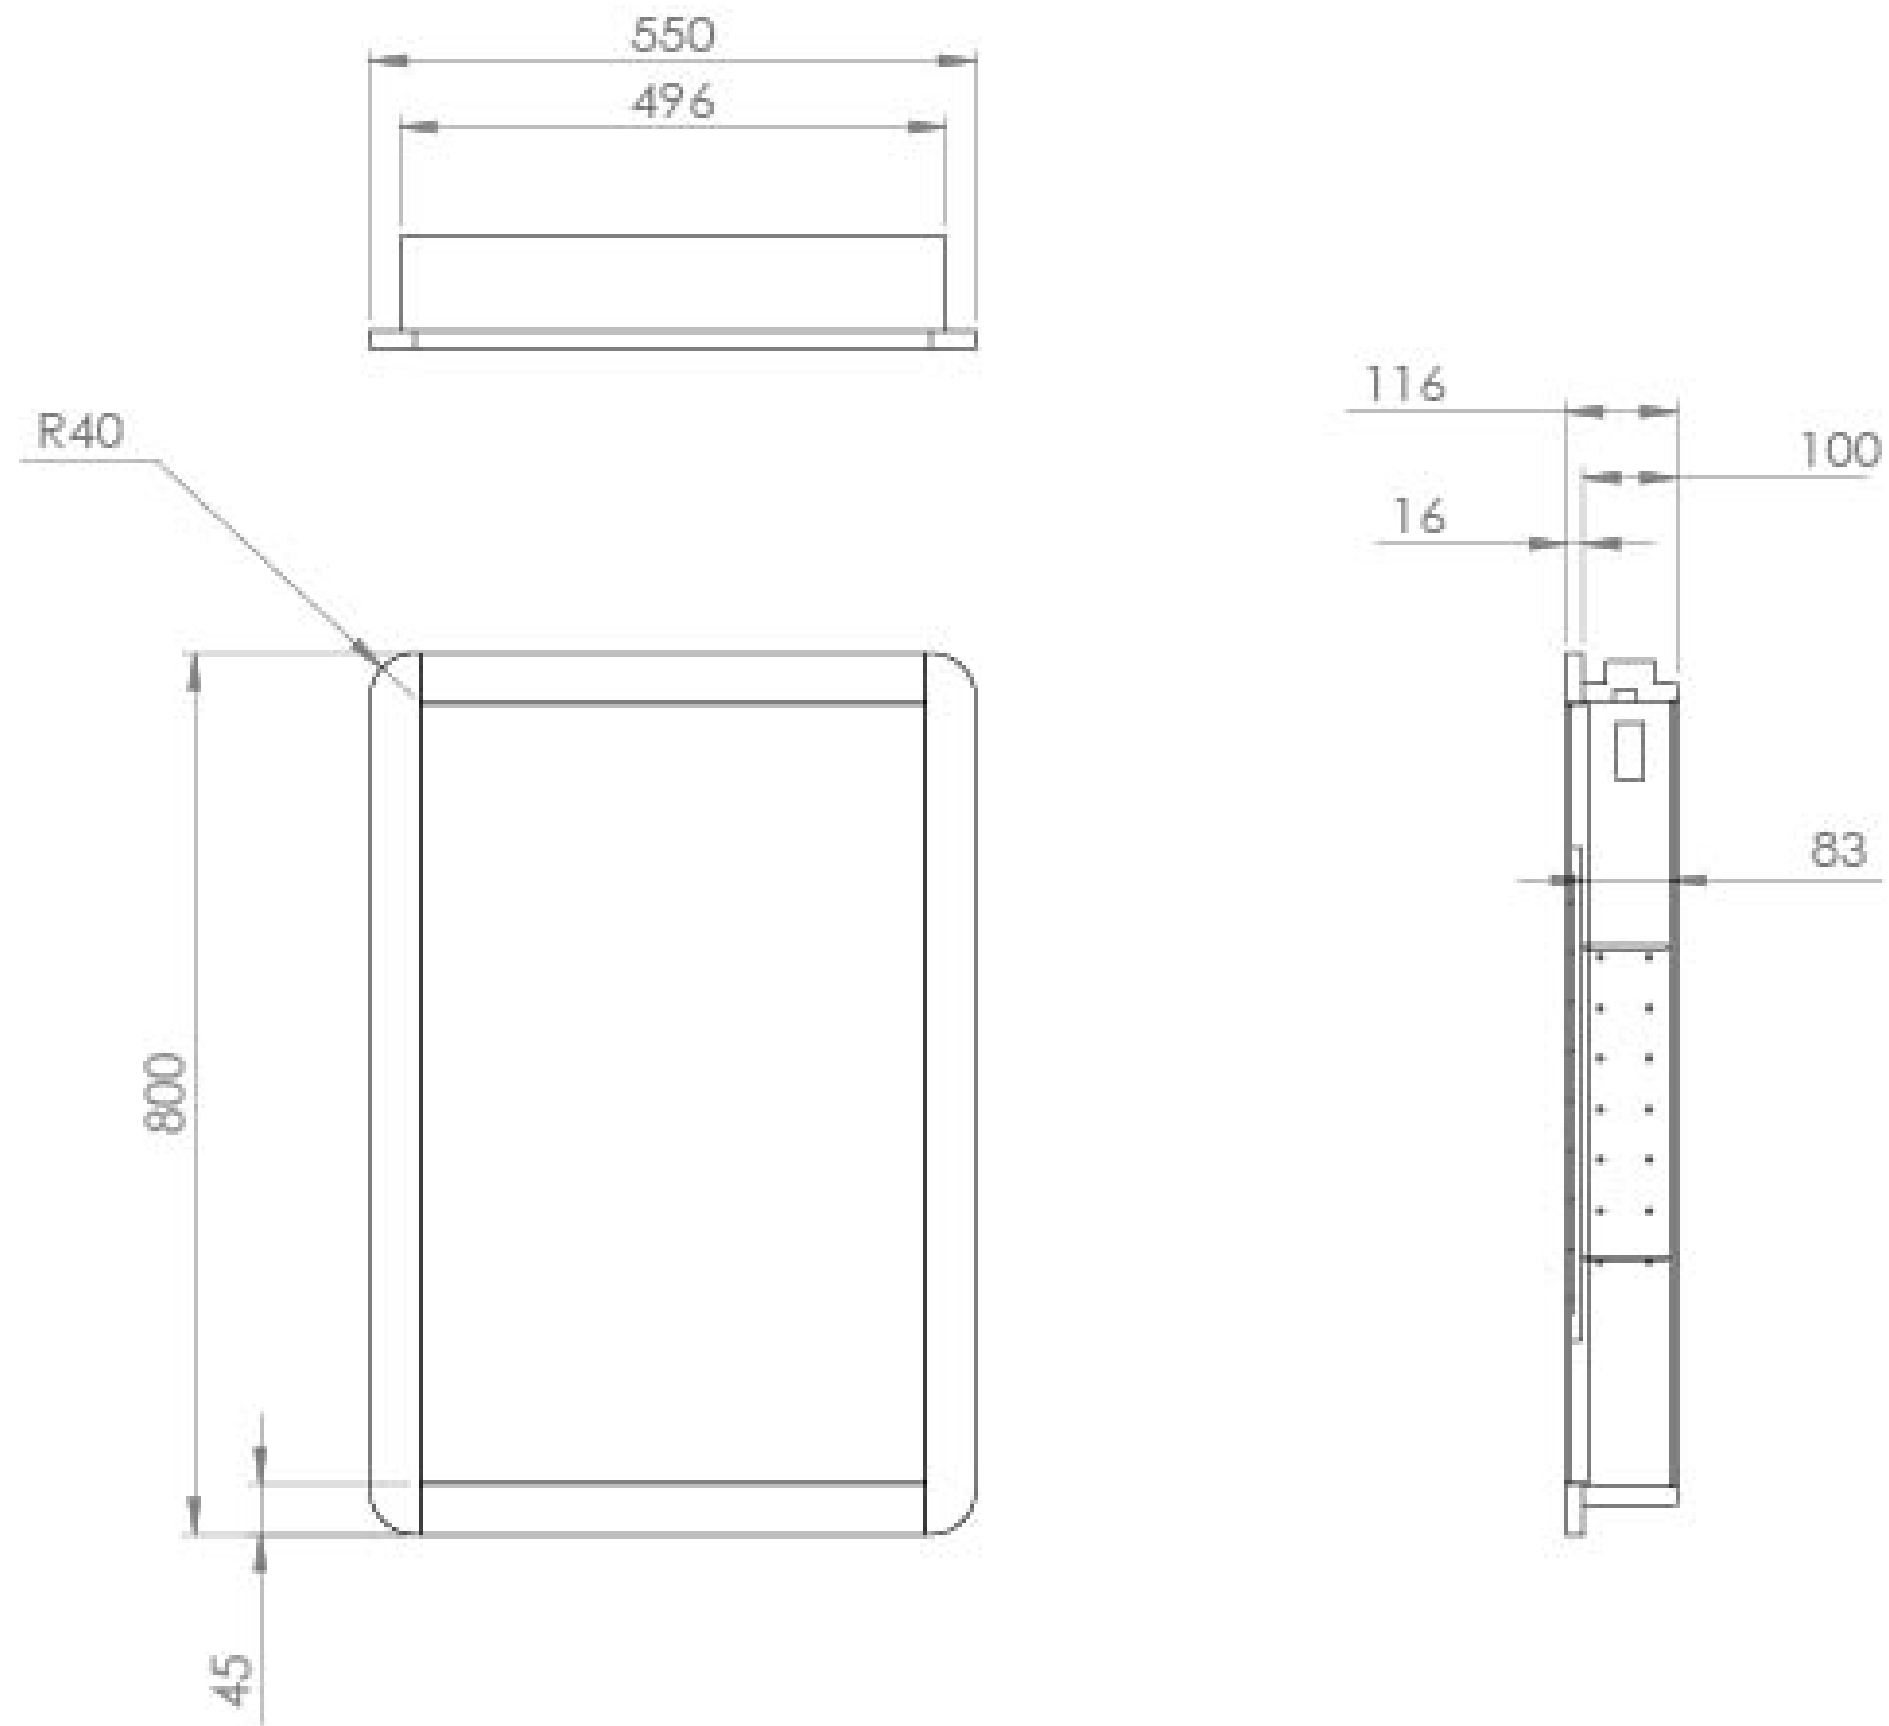

HYDE 55CM 1 DOOR RECESSED ELECTRIC MIRROR CABINET (RH) - MATTE FIORD

Product Code: HY055ECR.MF

PRODUCT INFORMATION

Finish:	Matte Fiord
Height:	800mm
Width:	550mm
Depth:	116mm
Material	MFC
Weight	16kg
Light Temp (K)	4500K
Switch	Proximity sensor
IP Rating	IP44
Shaver Socket	UK Two-Pin
Orientation	Portrait
Opening	Right hand
Shelf Quantity	2x adjustable black glass shelves
Demister Pad	Yes
Guarantee	5 years

DESCRIPTION

As the name suggests, the HYDE collection features short projection basins and vanity units with a contemporary design, perfect for small and compact spaces.

The main feature of this HYDE electric mirror cabinet is how it can neatly recess into the wall which is a great feature for bathrooms that are compact as it allows every inch of space to be saved. It provides plenty of storage with the adjustable smoked glass shelves, it has a shaver socket to charge your razors and electric toothbrushes, and an integrated demister pad.

With it being 55cm wide, it can pair with our HYDE 55cm basins & vanity units, and the modern frame in the matte fiord finish will match the vanity units.

*Right hand hinge only

TECHNICAL DRAWING

Saneux reserves the right to alter the specifications and product range without prior notice. Dimensions are given as a guide only. Dimensions should not be used for surrounding furniture, fixtures and fittings until the product is on site.