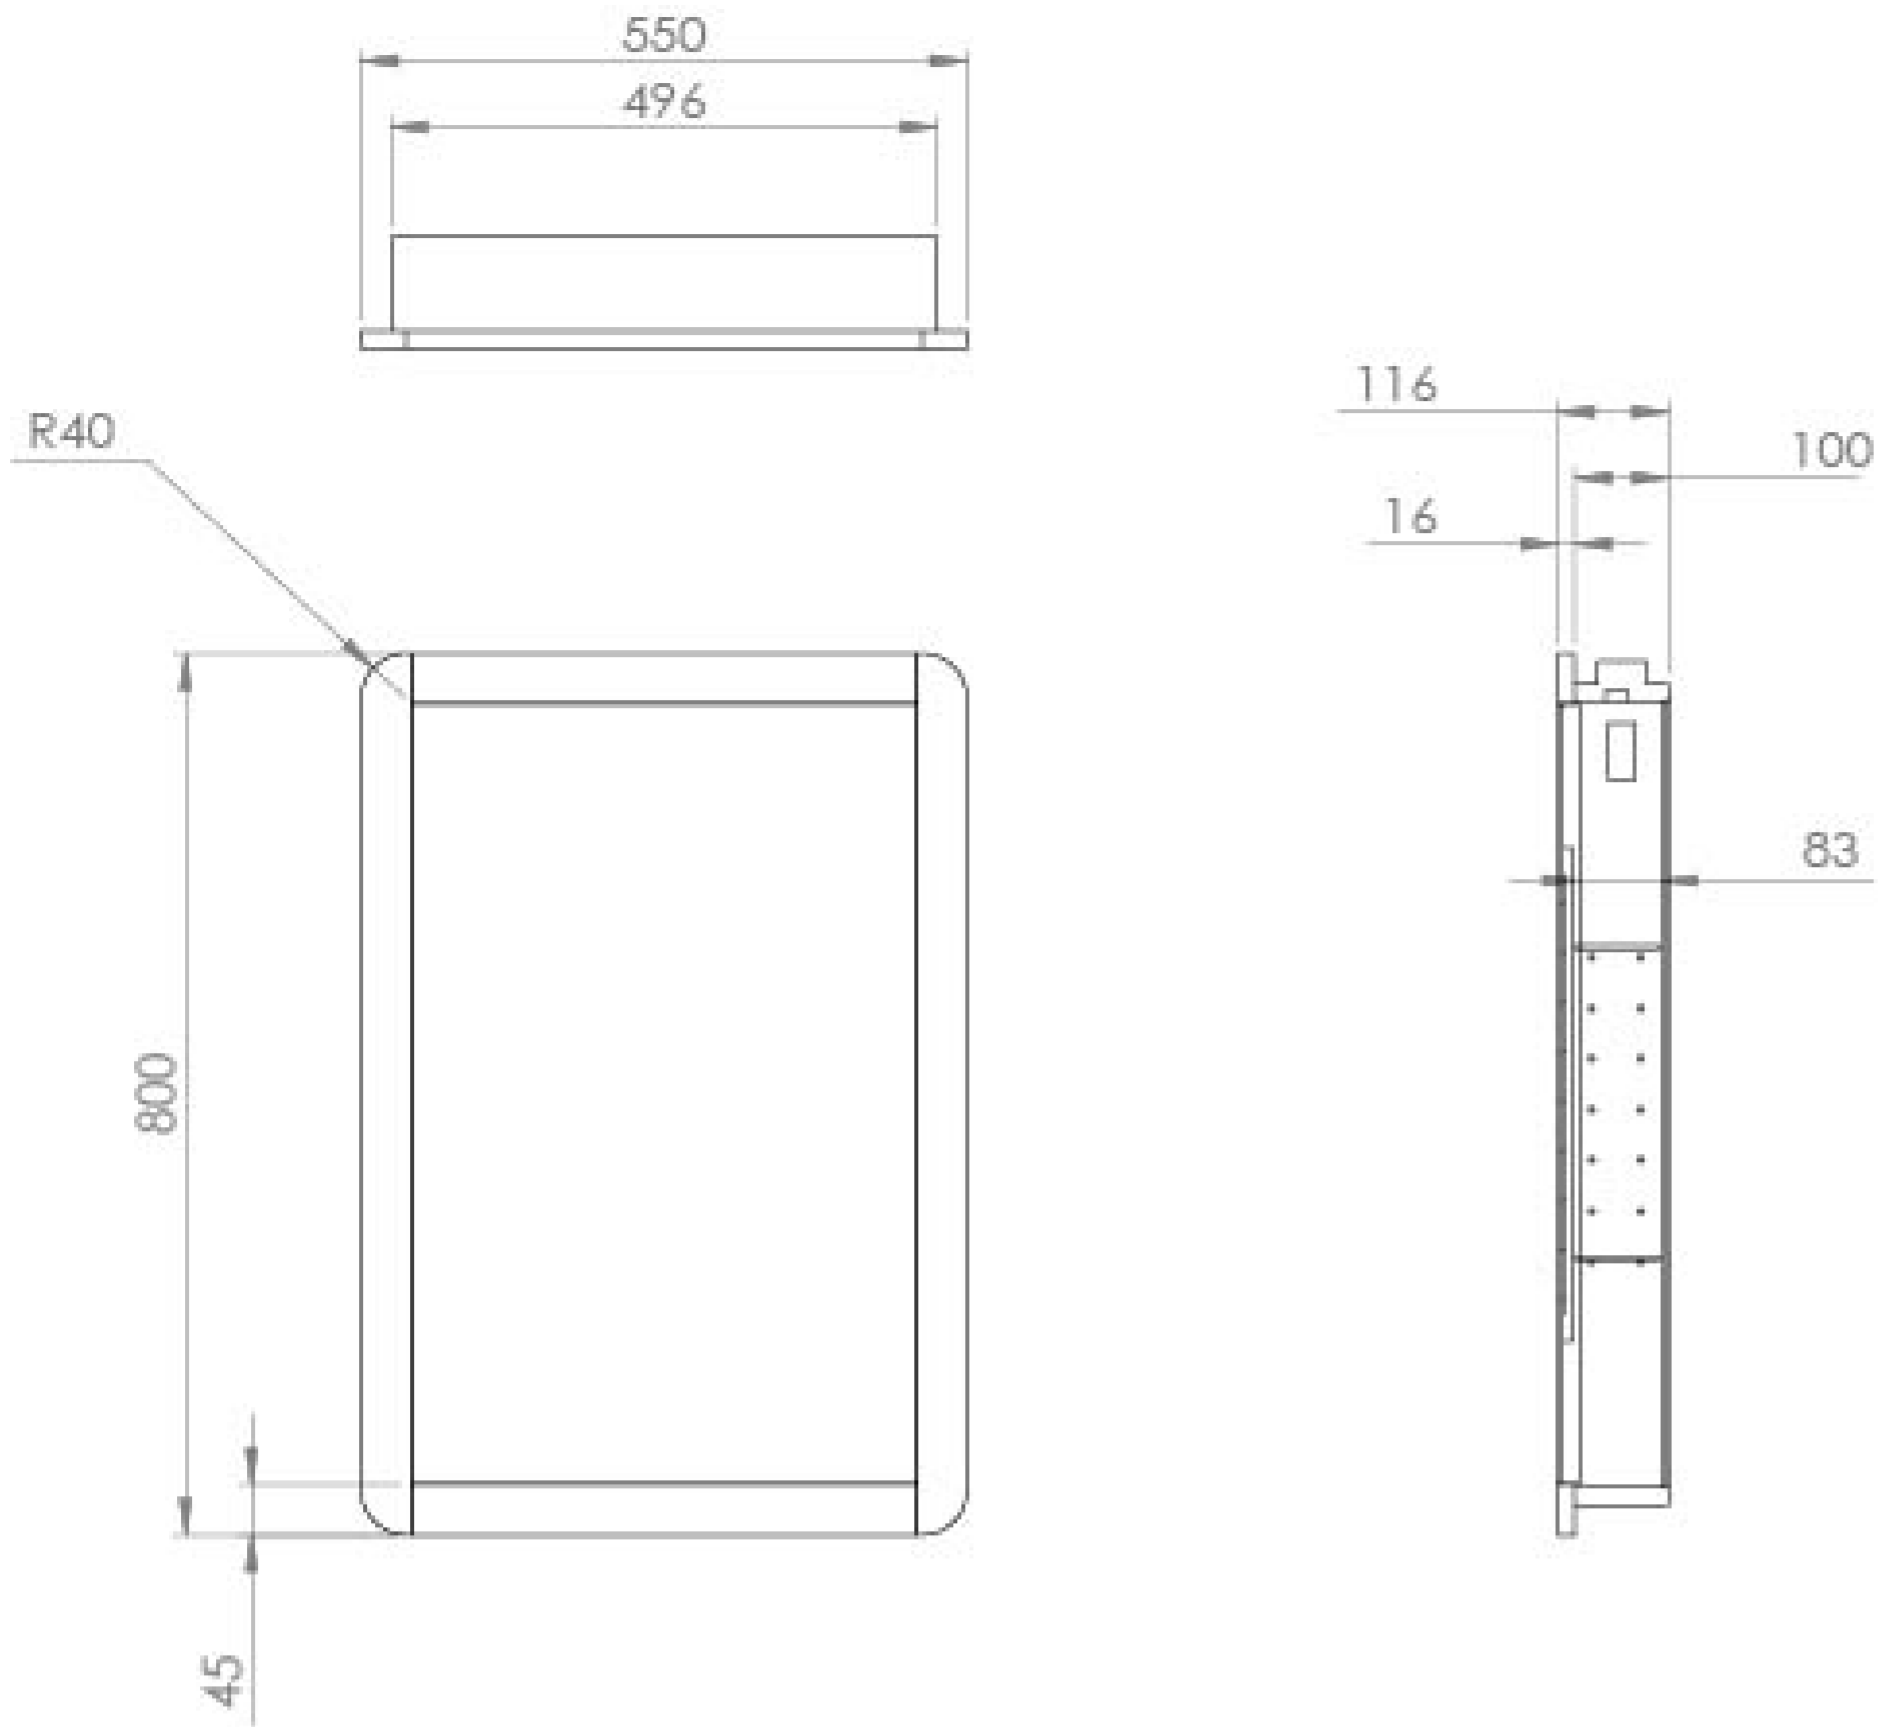

HYDE 55CM 1 DOOR RECESSED ELECTRIC MIRROR CABINET (RH) - MATTE FIORD

Product Code: HY055ECR.MF

PRODUCT INFORMATION

Finish:	Matte Fiord
Height:	800mm
Width:	550mm
Depth:	116mm
Material	MFC
Weight	16kg
Light Temp (K)	4500K
Switch	Proximity sensor
IP Rating	IP44
Shaver Socket	UK Two-Pin
Orientation	Portrait
Opening	Right hand
Shelf Quantity	2x adjustable black glass shelves
Demister Pad	Yes
Guarantee	5 years

DESCRIPTION

As the name suggests, the HYDE collection features short projection basins and vanity units with a contemporary design, perfect for small and compact spaces.

The main feature of this HYDE electric mirror cabinet is how it can neatly recess into the wall which is a great feature for bathrooms that are compact as it allows every inch of space to be saved. It provides plenty of storage with the adjustable smoked glass shelves, it has a shaver socket to charge your razors and electric toothbrushes, and an integrated demister pad.

With it being 55cm wide, it can pair with our HYDE 55cm basins & vanity units, and the modern frame in the matte fiord finish will match the vanity units.

*Right hand hinge only

TECHNICAL DRAWING

Saneux reserves the right to alter the specifications and product range without prior notice. Dimensions are given as a guide only. Dimensions should not be used for surrounding furniture, fixtures and fittings until the product is on site.