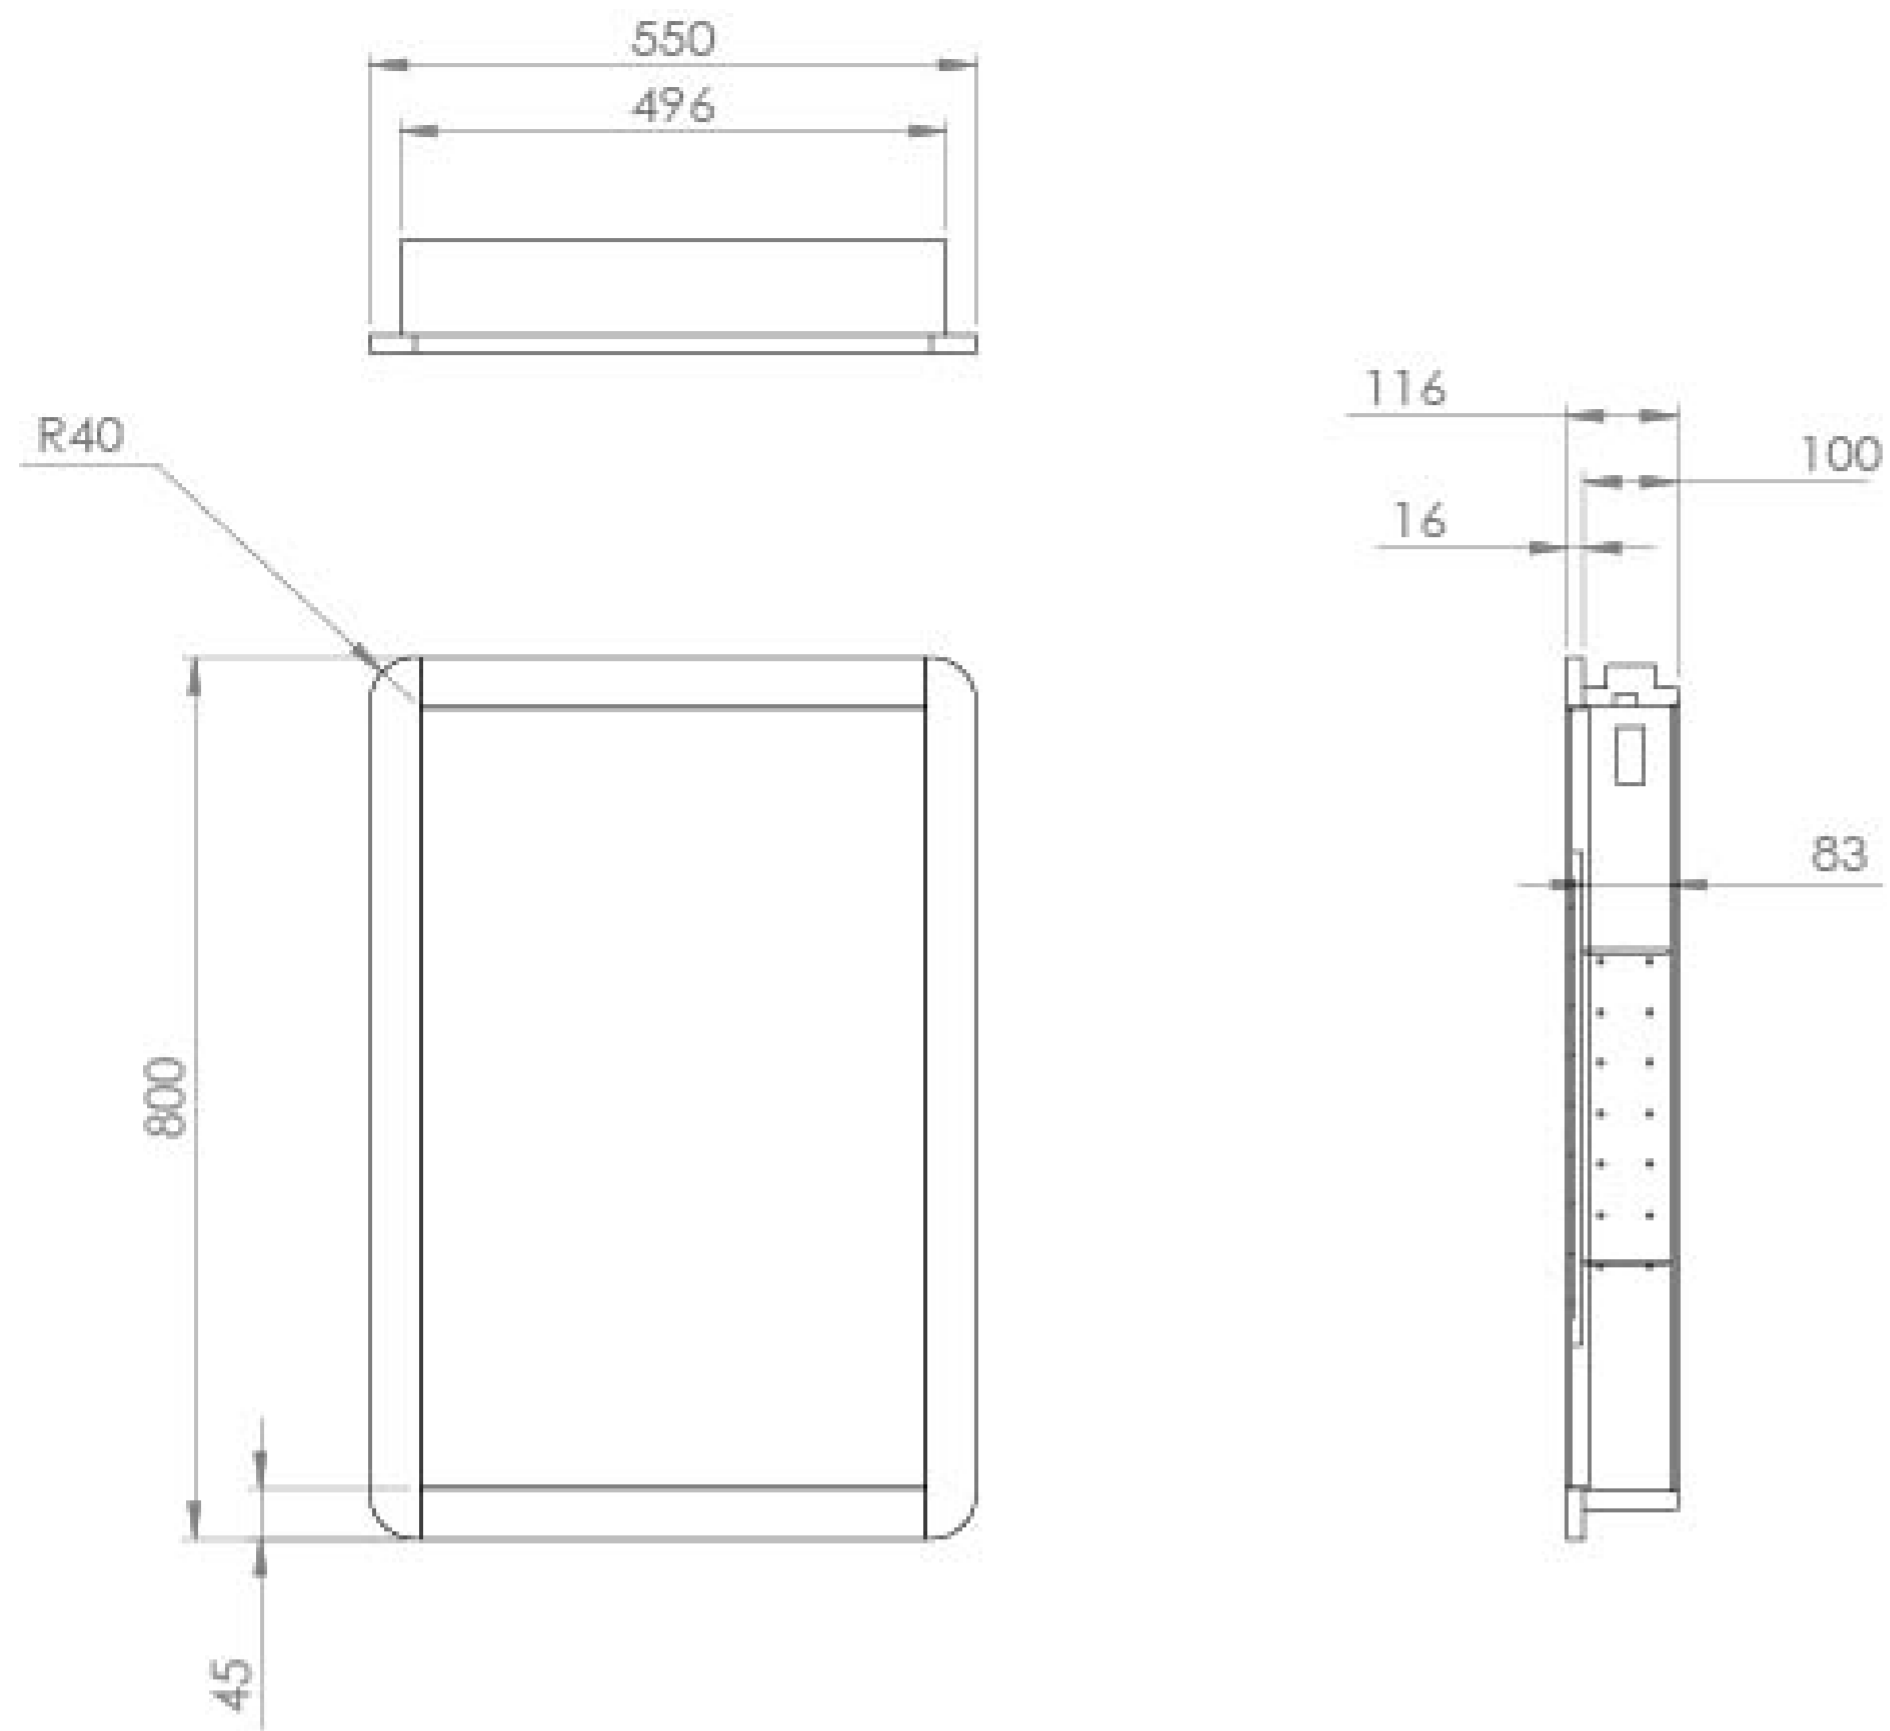

HYDE 55CM 1 DOOR RECESSED ELECTRIC MIRROR CABINET (LH) - MATTE WHITE

Product Code: HY055ECL.MW

PRODUCT INFORMATION

Finish:	Matte White
Height:	800mm
Width:	550mm
Depth:	116mm
Material	MFC
Weight	16kg
Light Temp (K)	4500K
Switch	Proximity sensor
IP Rating	IP44
Shaver Socket	UK Two-Pin
Orientation	Portrait
Opening	Left hand
Shelf Quantity	2x adjustable black glass shelves
Demister Pad	Yes
Guarantee	5 years

DESCRIPTION

As the name suggests, the HYDE collection features short projection basins and vanity units with a contemporary design, perfect for small and compact spaces.

The main feature of this HYDE electric mirror cabinet is how it can neatly recess into the wall which is a great feature for bathrooms that are compact as it allows every inch of space to be saved. It provides plenty of storage with the adjustable smoked glass shelves, it has a shaver socket to charge your razors and electric toothbrushes, and an integrated demister pad.

With it being 55cm wide, it can pair with our HYDE 55cm basins & vanity units, and the modern frame in the matte white finish will match the vanity units.

*Left hand hinge only

TECHNICAL DRAWING

Saneux reserves the right to alter the specifications and product range without prior notice. Dimensions are given as a guide only. Dimensions should not be used for surrounding furniture, fixtures and fittings until the product is on site.