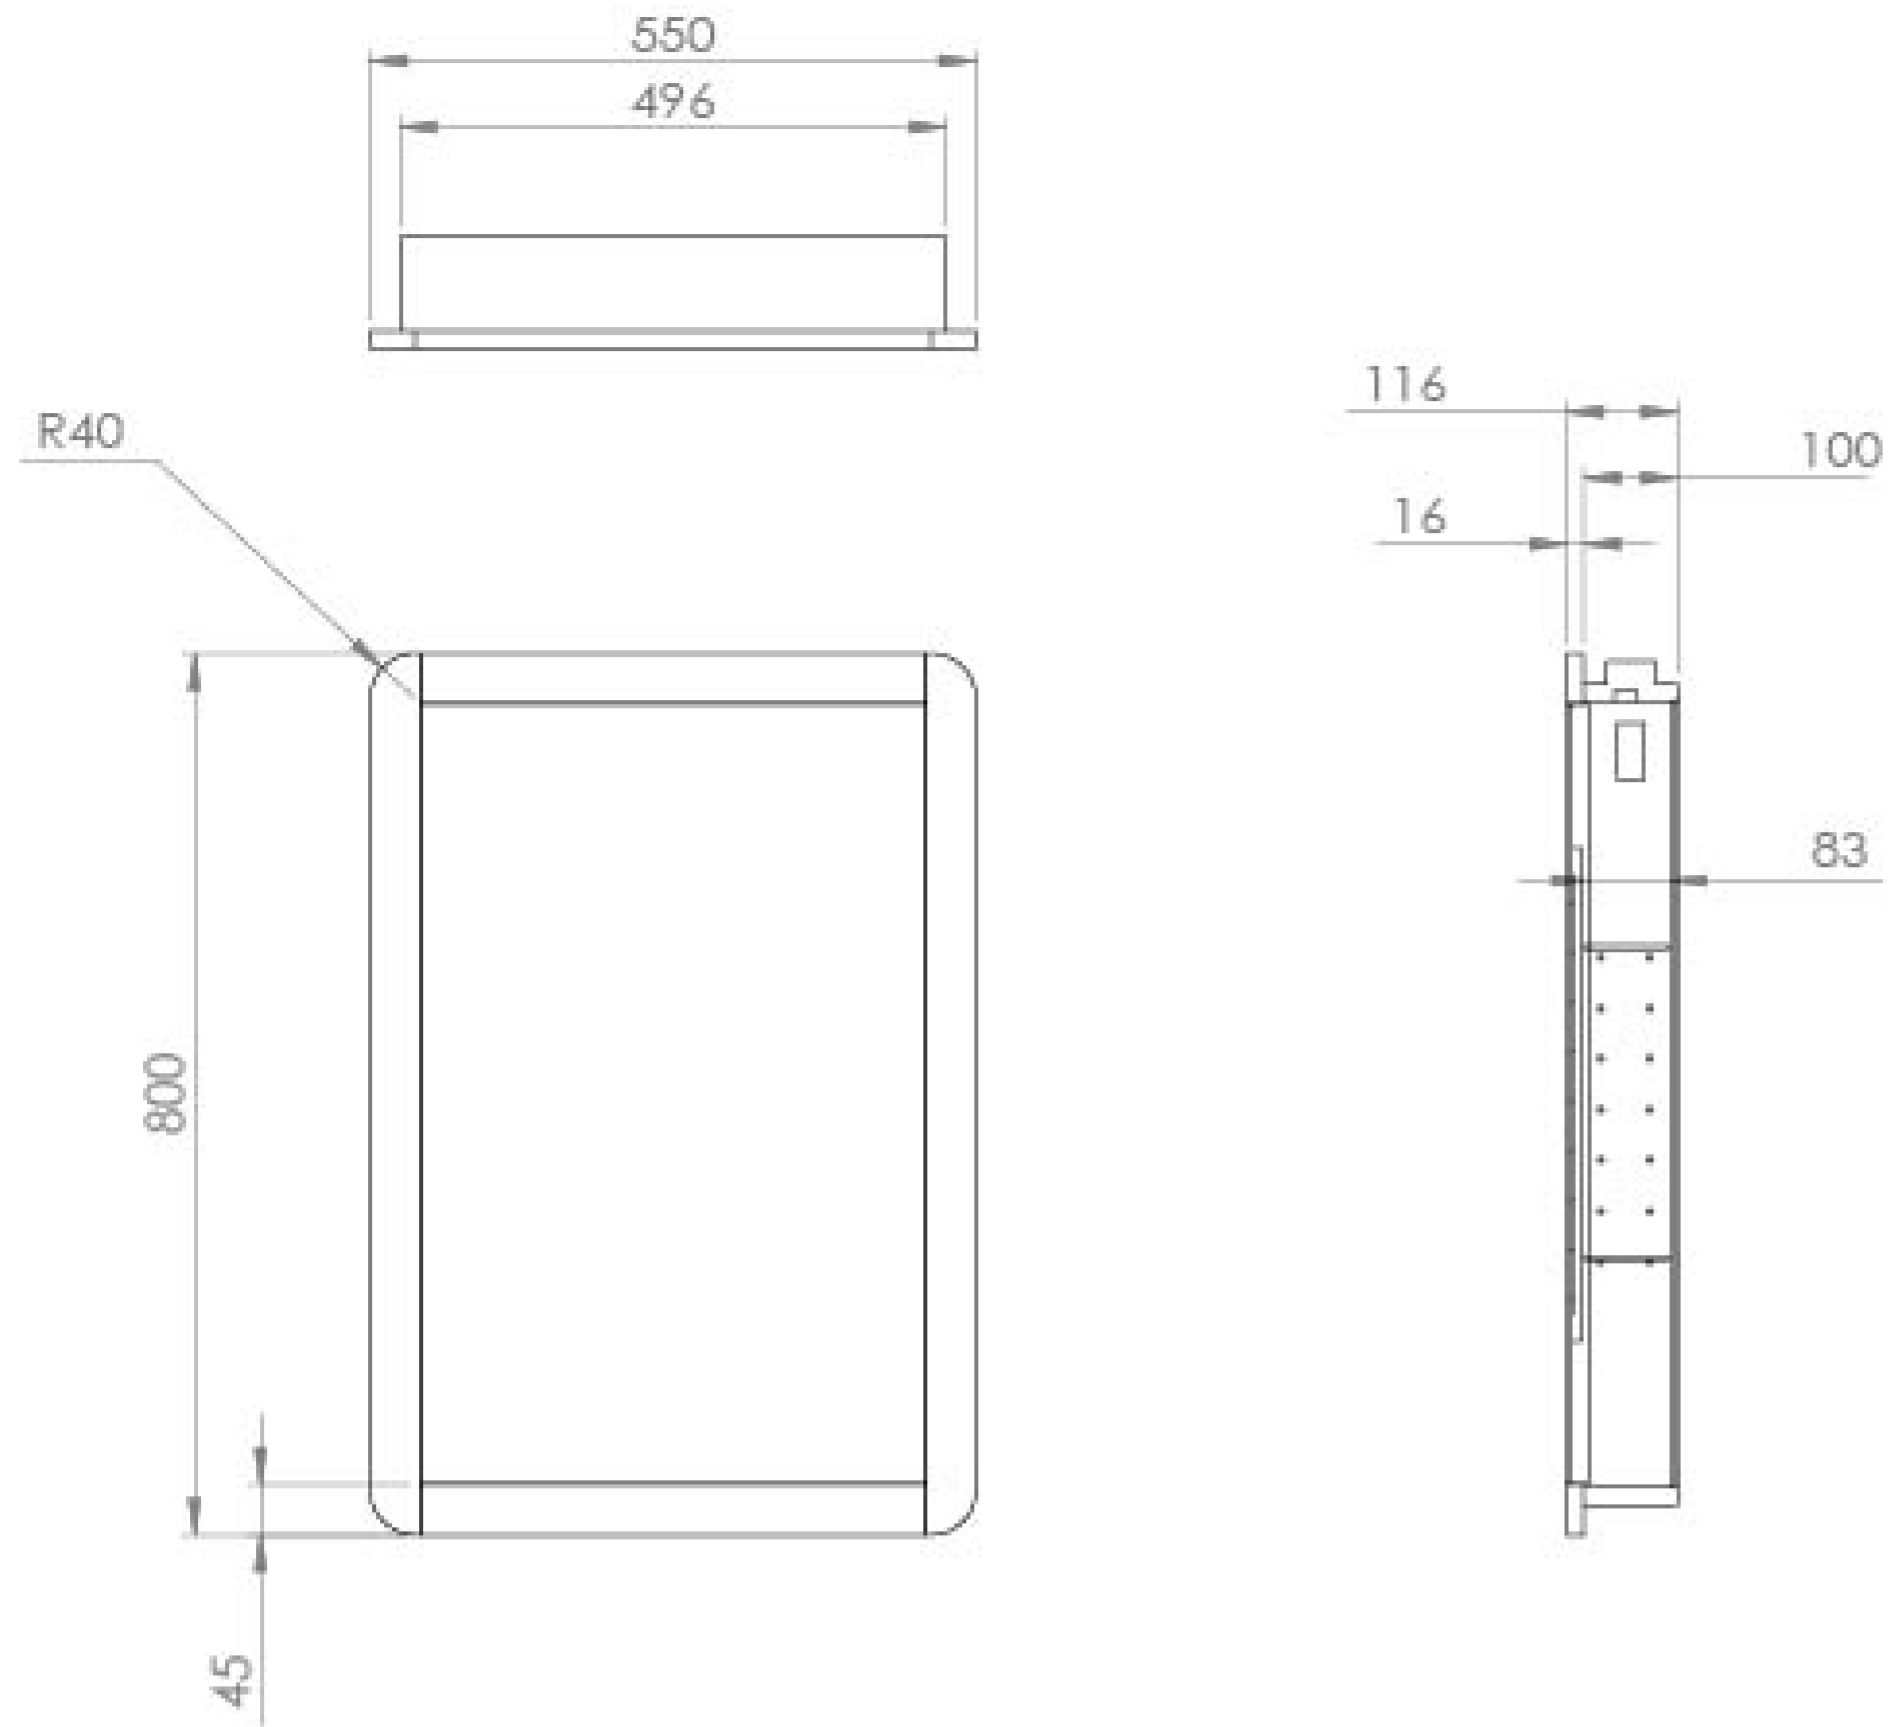

HYDE 55CM 1 DOOR RECESSED ELECTRIC MIRROR CABINET (LH) - MATTE WHITE

Product Code: HY055ECL.MW

PRODUCT INFORMATION

Finish:	Matte White
Height:	800mm
Width:	550mm
Depth:	116mm
Material	MFC
Weight	16kg
Light Temp (K)	4500K
Switch	Proximity sensor
IP Rating	IP44
Shaver Socket	UK Two-Pin
Orientation	Portrait
Opening	Left hand
Shelf Quantity	2x adjustable black glass shelves
Demister Pad	Yes
Guarantee	5 years

DESCRIPTION

As the name suggests, the HYDE collection features short projection basins and vanity units with a contemporary design, perfect for small and compact spaces.

The main feature of this HYDE electric mirror cabinet is how it can neatly recess into the wall which is a great feature for bathrooms that are compact as it allows every inch of space to be saved. It provides plenty of storage with the adjustable smoked glass shelves, it has a shaver socket to charge your razors and electric toothbrushes, and an integrated demister pad.

With it being 55cm wide, it can pair with our HYDE 55cm basins & vanity units, and the modern frame in the matte white finish will match the vanity units.

*Left hand hinge only

TECHNICAL DRAWING

Saneux reserves the right to alter the specifications and product range without prior notice. Dimensions are given as a guide only. Dimensions should not be used for surrounding furniture, fixtures and fittings until the product is on site.