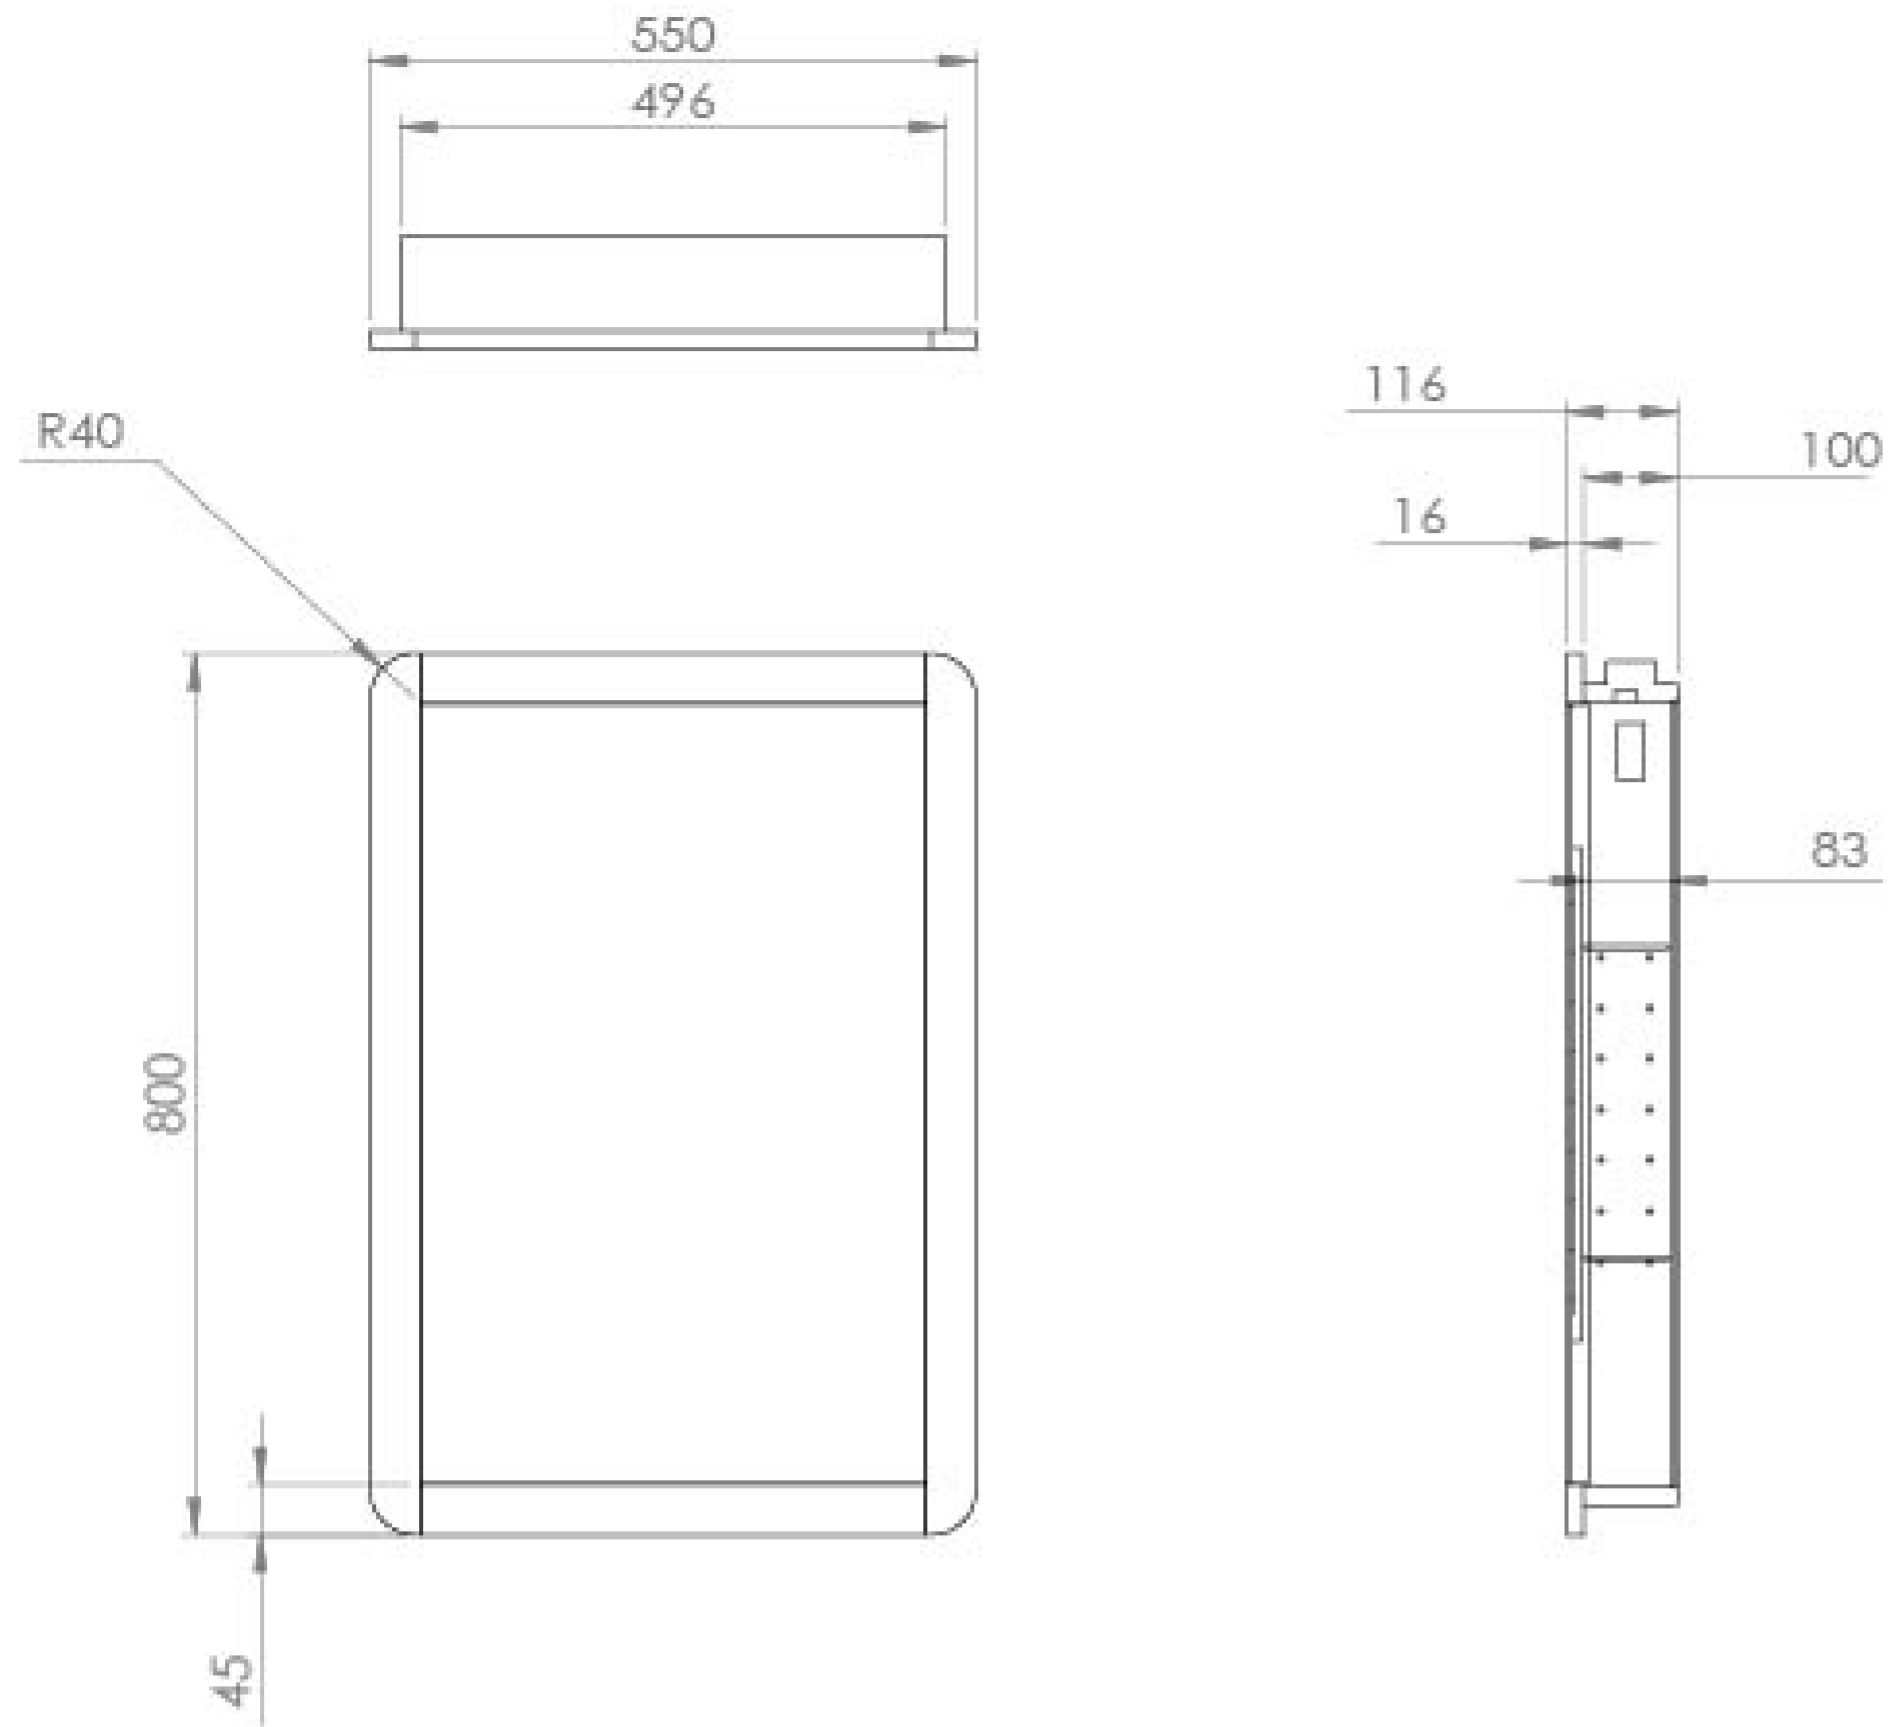

## PRODUCT INFORMATION

<b>Finish:</b>	Matte White
<b>Height:</b>	800mm
<b>Width:</b>	550mm
<b>Depth:</b>	116mm
<b>Material</b>	MFC
<b>Weight</b>	16kg
<b>Light Temp (K)</b>	4500K
<b>Switch</b>	Proximity sensor
<b>IP Rating</b>	IP44
<b>Shaver Socket</b>	UK Two-Pin
<b>Orientation</b>	Portrait
<b>Opening</b>	Left hand
<b>Shelf Quantity</b>	2x adjustable black glass shelves
<b>Demister Pad</b>	Yes
<b>Guarantee</b>	5 years

## DESCRIPTION

As the name suggests, the HYDE collection features short projection basins and vanity units with a contemporary design, perfect for small and compact spaces.

The main feature of this HYDE electric mirror cabinet is how it can neatly recess into the wall which is a great feature for bathrooms that are compact as it allows every inch of space to be saved. It provides plenty of storage with the adjustable smoked glass shelves, it has a shaver socket to charge your razors and electric toothbrushes, and an integrated demister pad.

With it being 55cm wide, it can pair with our HYDE 55cm basins & vanity units, and the modern frame in the matte white finish will match the vanity units.

\*Left hand hinge only