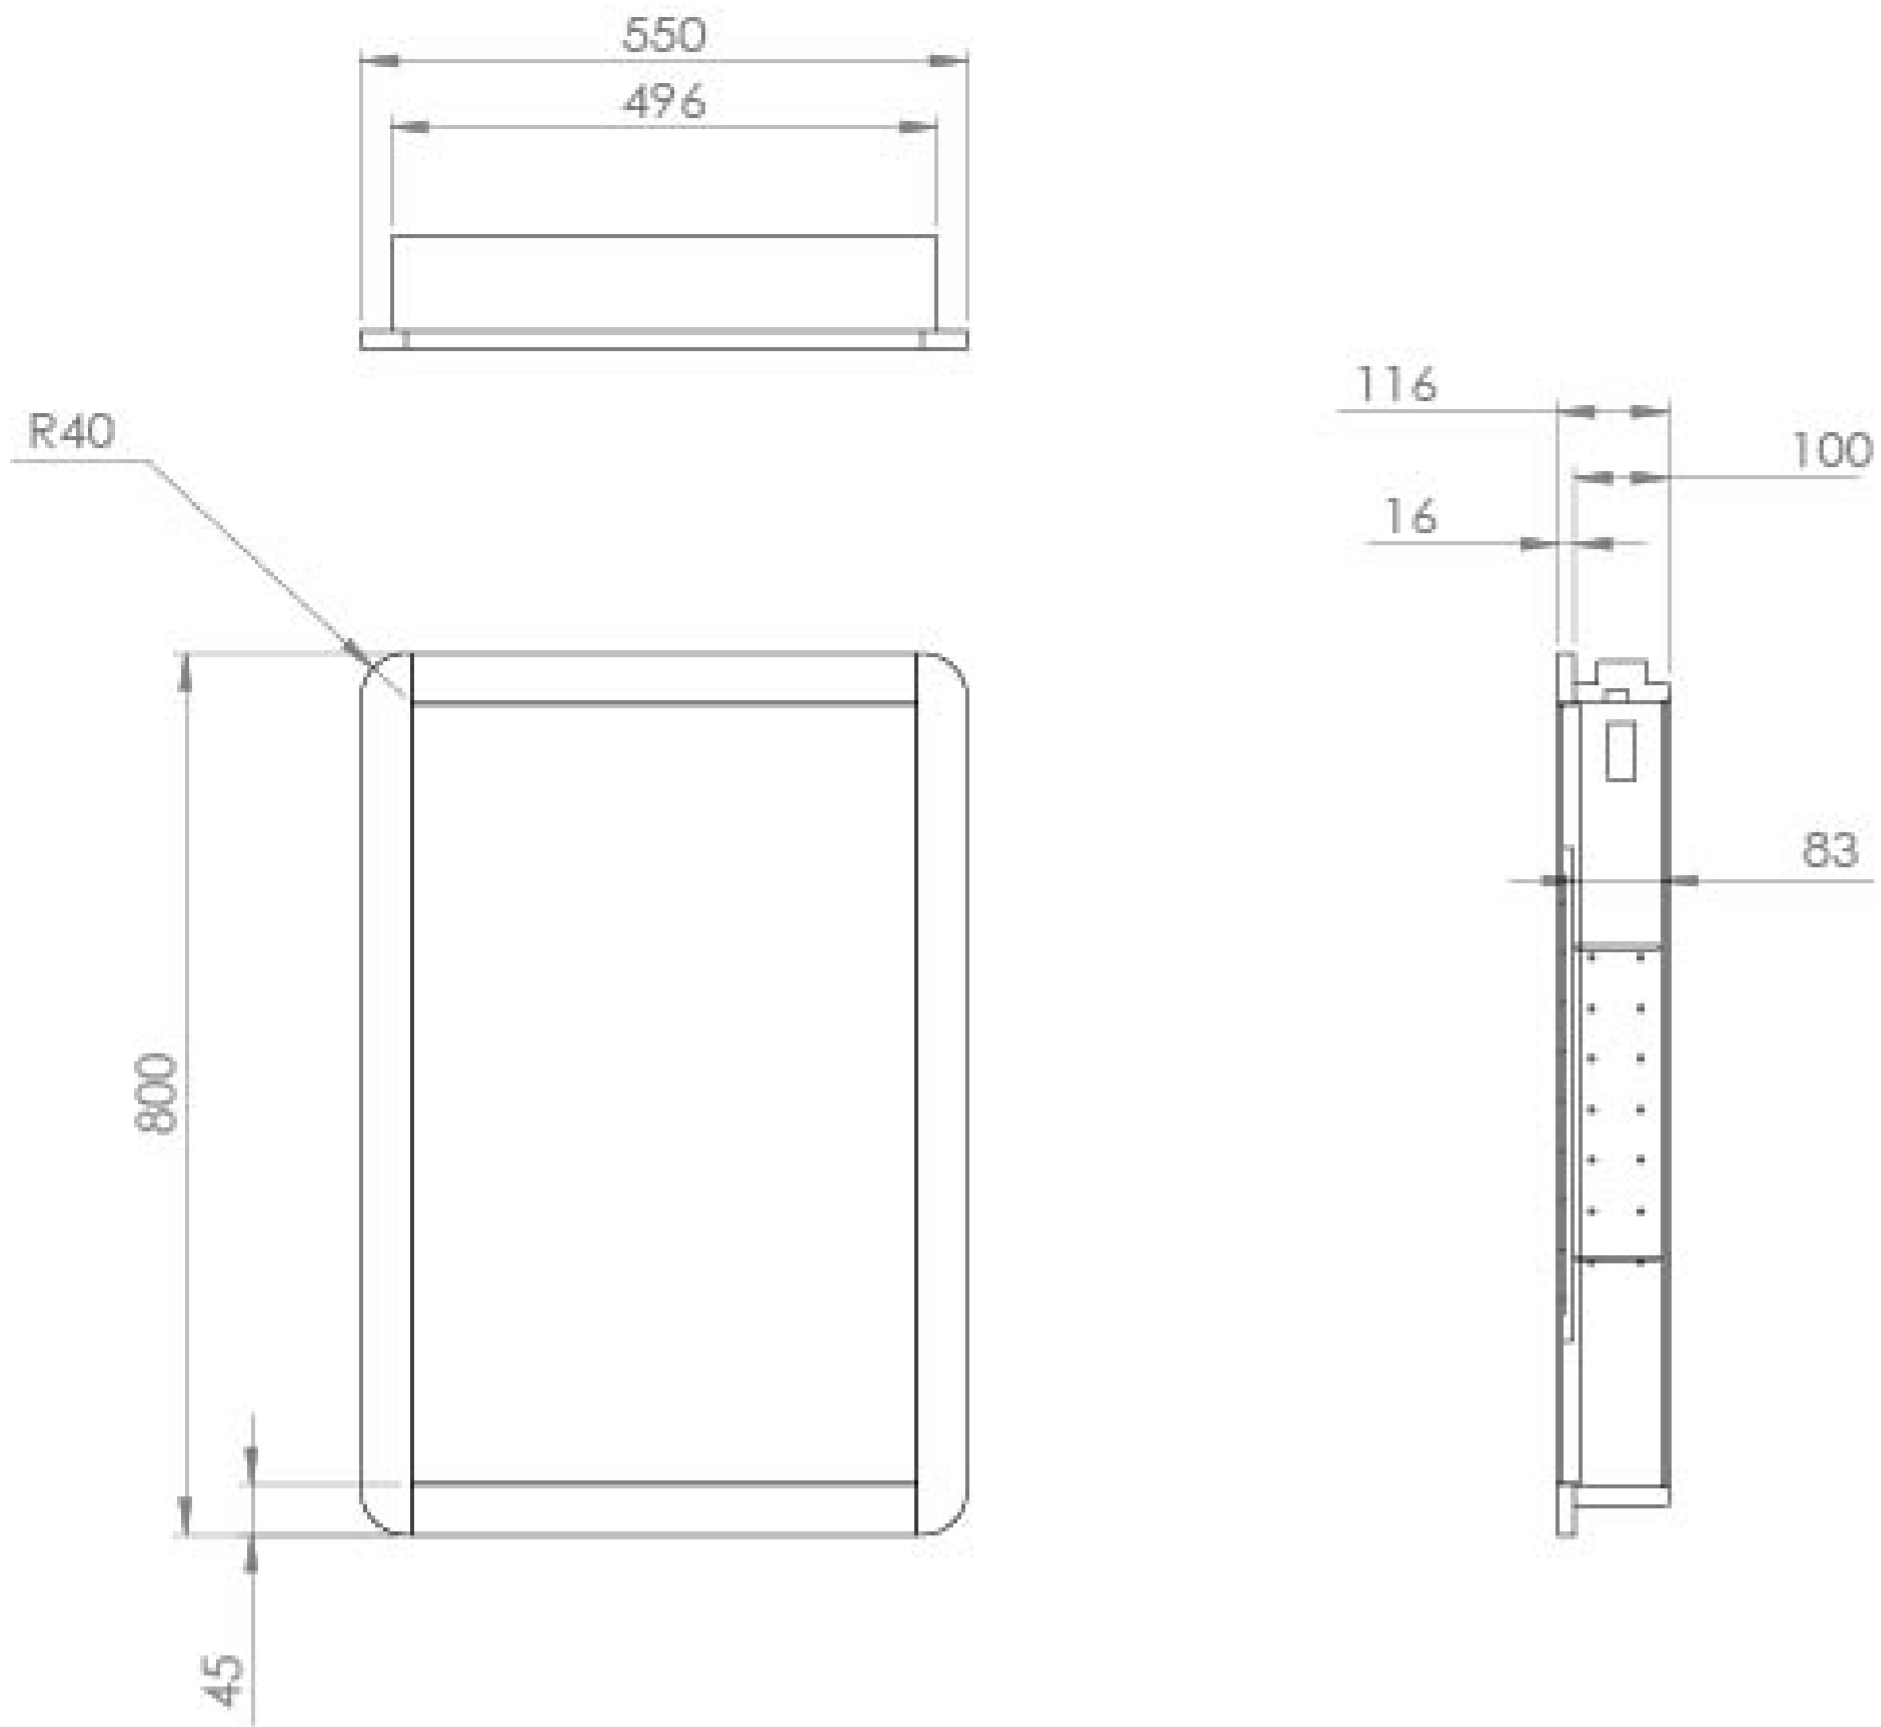

HYDE 55CM 1 DOOR RECESSED ELECTRIC MIRROR CABINET (LH) - MATTE SAGE

Product Code: HY055ECL.MS

PRODUCT INFORMATION

Finish:	Matte Sage
Height:	800mm
Width:	550mm
Depth:	116mm
Material	MFC
Weight	16kg
Light Temp (K)	4500K
Switch	Proximity sensor
IP Rating	IP44
Shaver Socket	UK Two-Pin
Orientation	Portrait
Opening	Left hand
Shelf Quantity	2x adjustable black glass shelves
Demister Pad	Yes
Guarantee	5 years

DESCRIPTION

As the name suggests, the HYDE collection features short projection basins and vanity units with a contemporary design, perfect for small and compact spaces.

The main feature of this HYDE electric mirror cabinet is how it can neatly recess into the wall which is a great feature for bathrooms that are compact as it allows every inch of space to be saved. It provides plenty of storage with the adjustable smoked glass shelves, it has a shaver socket to charge your razors and electric toothbrushes, and an integrated demister pad.

With it being 55cm wide, it can pair with our HYDE 55cm basins & vanity units, and the modern frame in the matte sage finish will match the vanity units.

*Left hand hinge only

TECHNICAL DRAWING

Saneux reserves the right to alter the specifications and product range without prior notice. Dimensions are given as a guide only. Dimensions should not be used for surrounding furniture, fixtures and fittings until the product is on site.