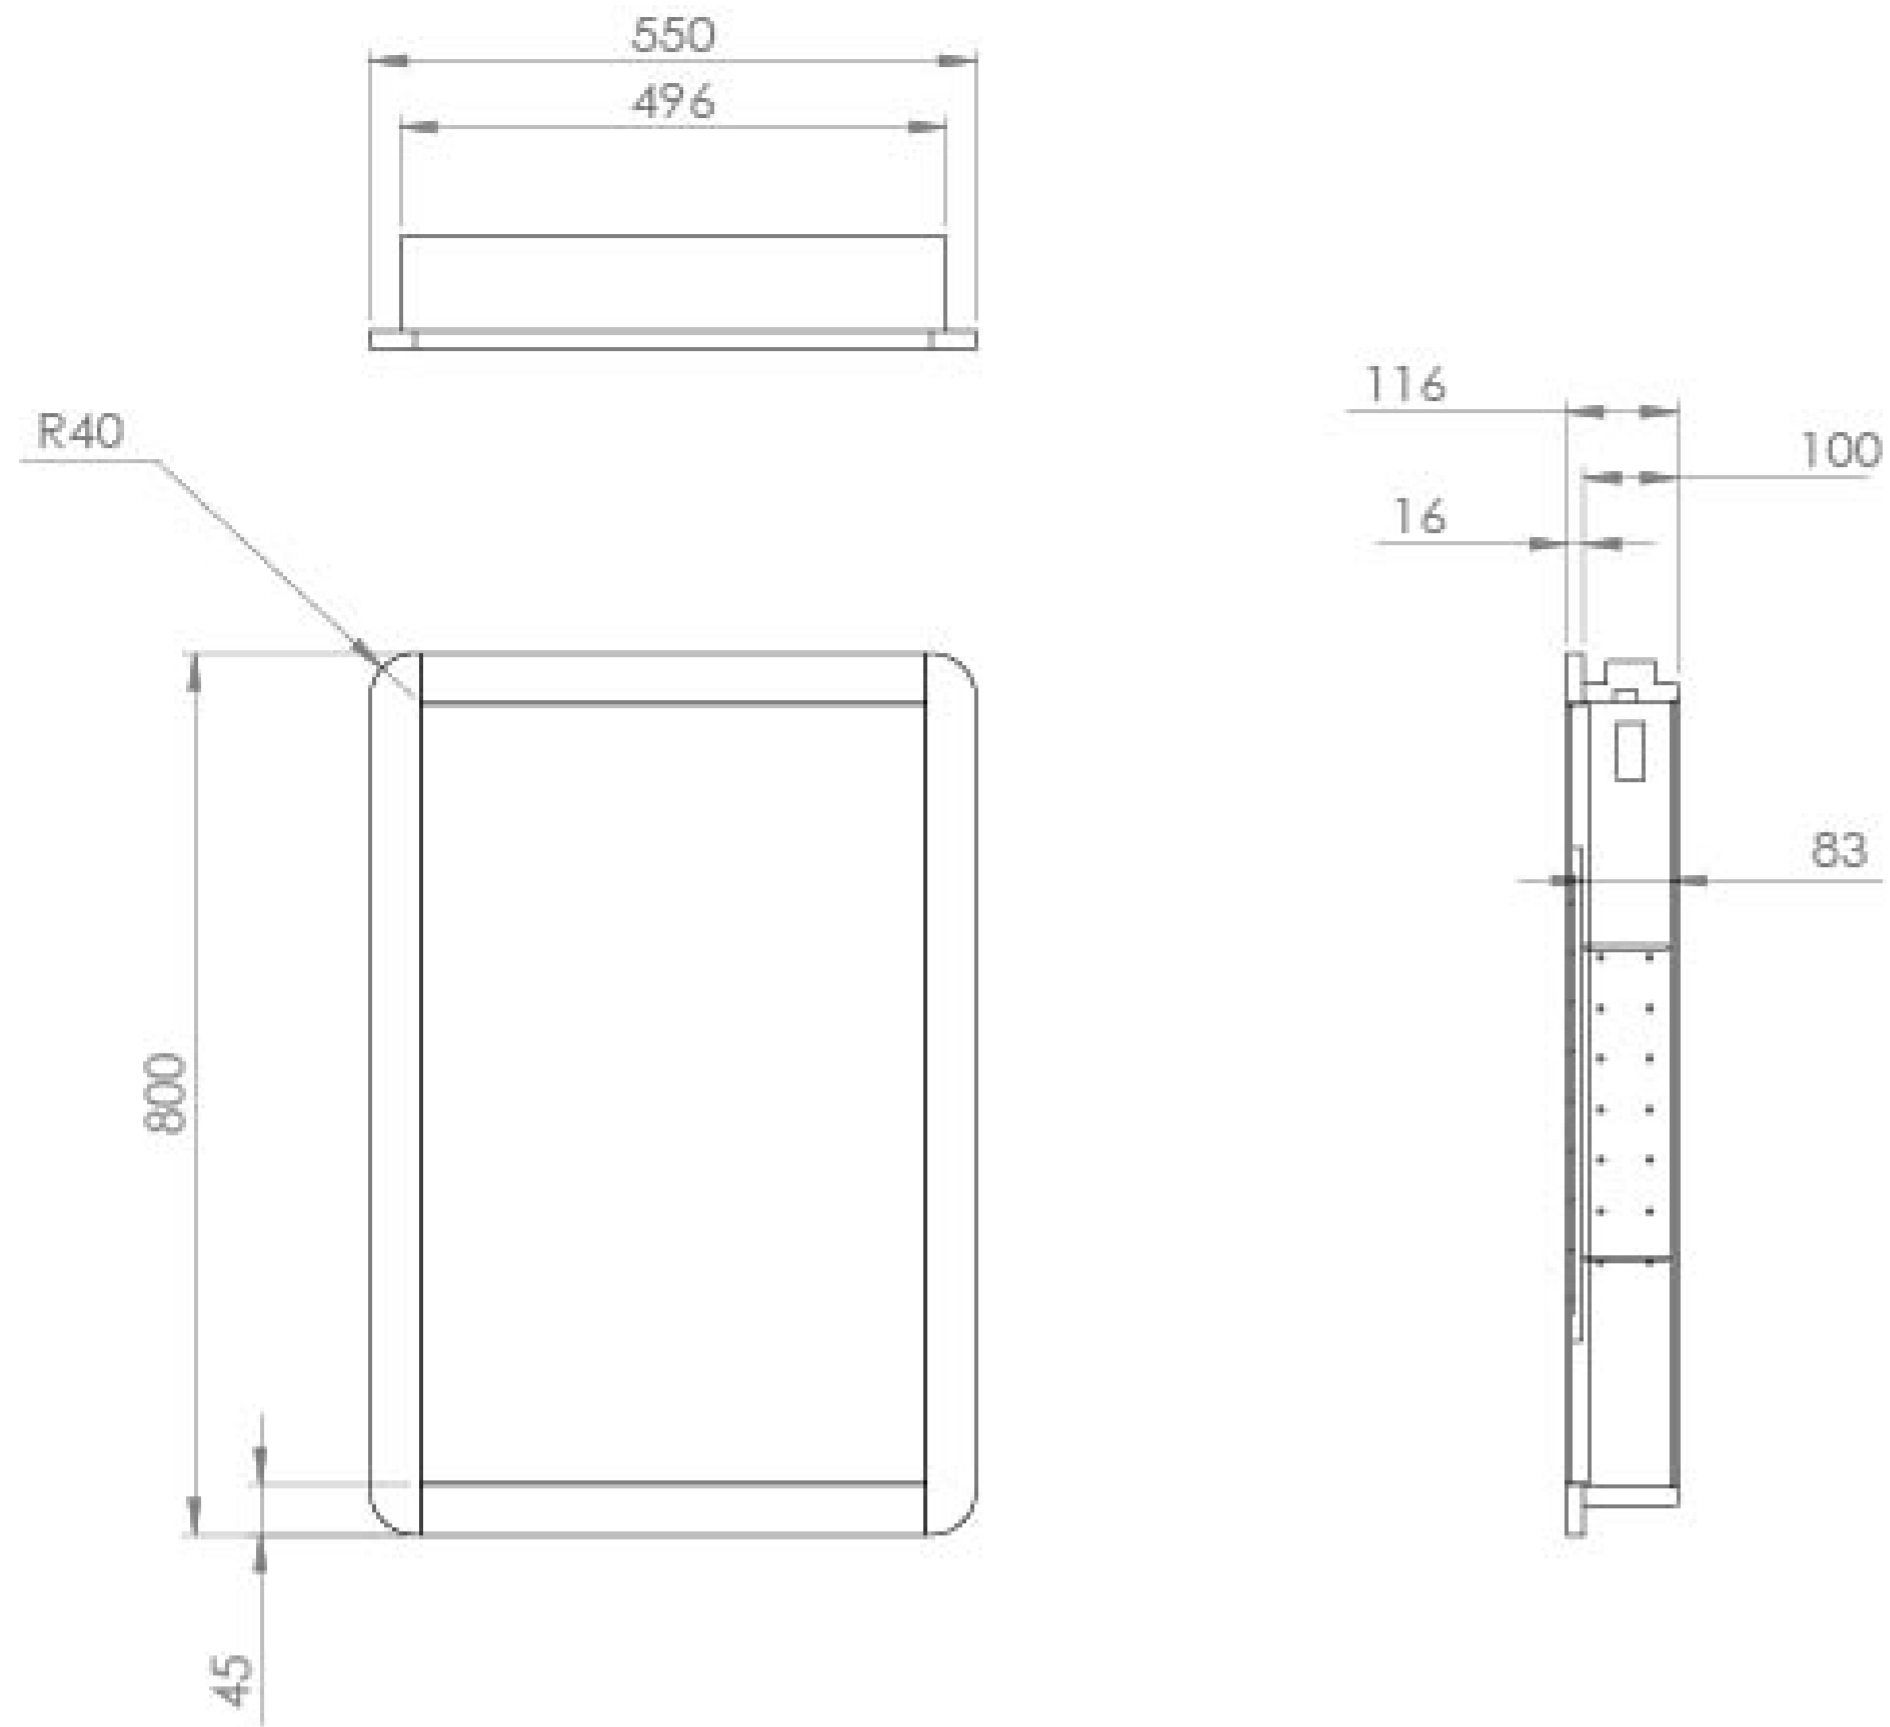

TECHNICAL DRAWING

Saneux reserves the right to alter the specifications and product range without prior notice. Dimensions are given as a guide only. Dimensions should not be used for surrounding furniture, fixtures and fittings until the product is on site.

<https://saneux.com/products/hyde-55cm-1-door-recessed-electric-mirror-cabinet-lh-matte-sage>