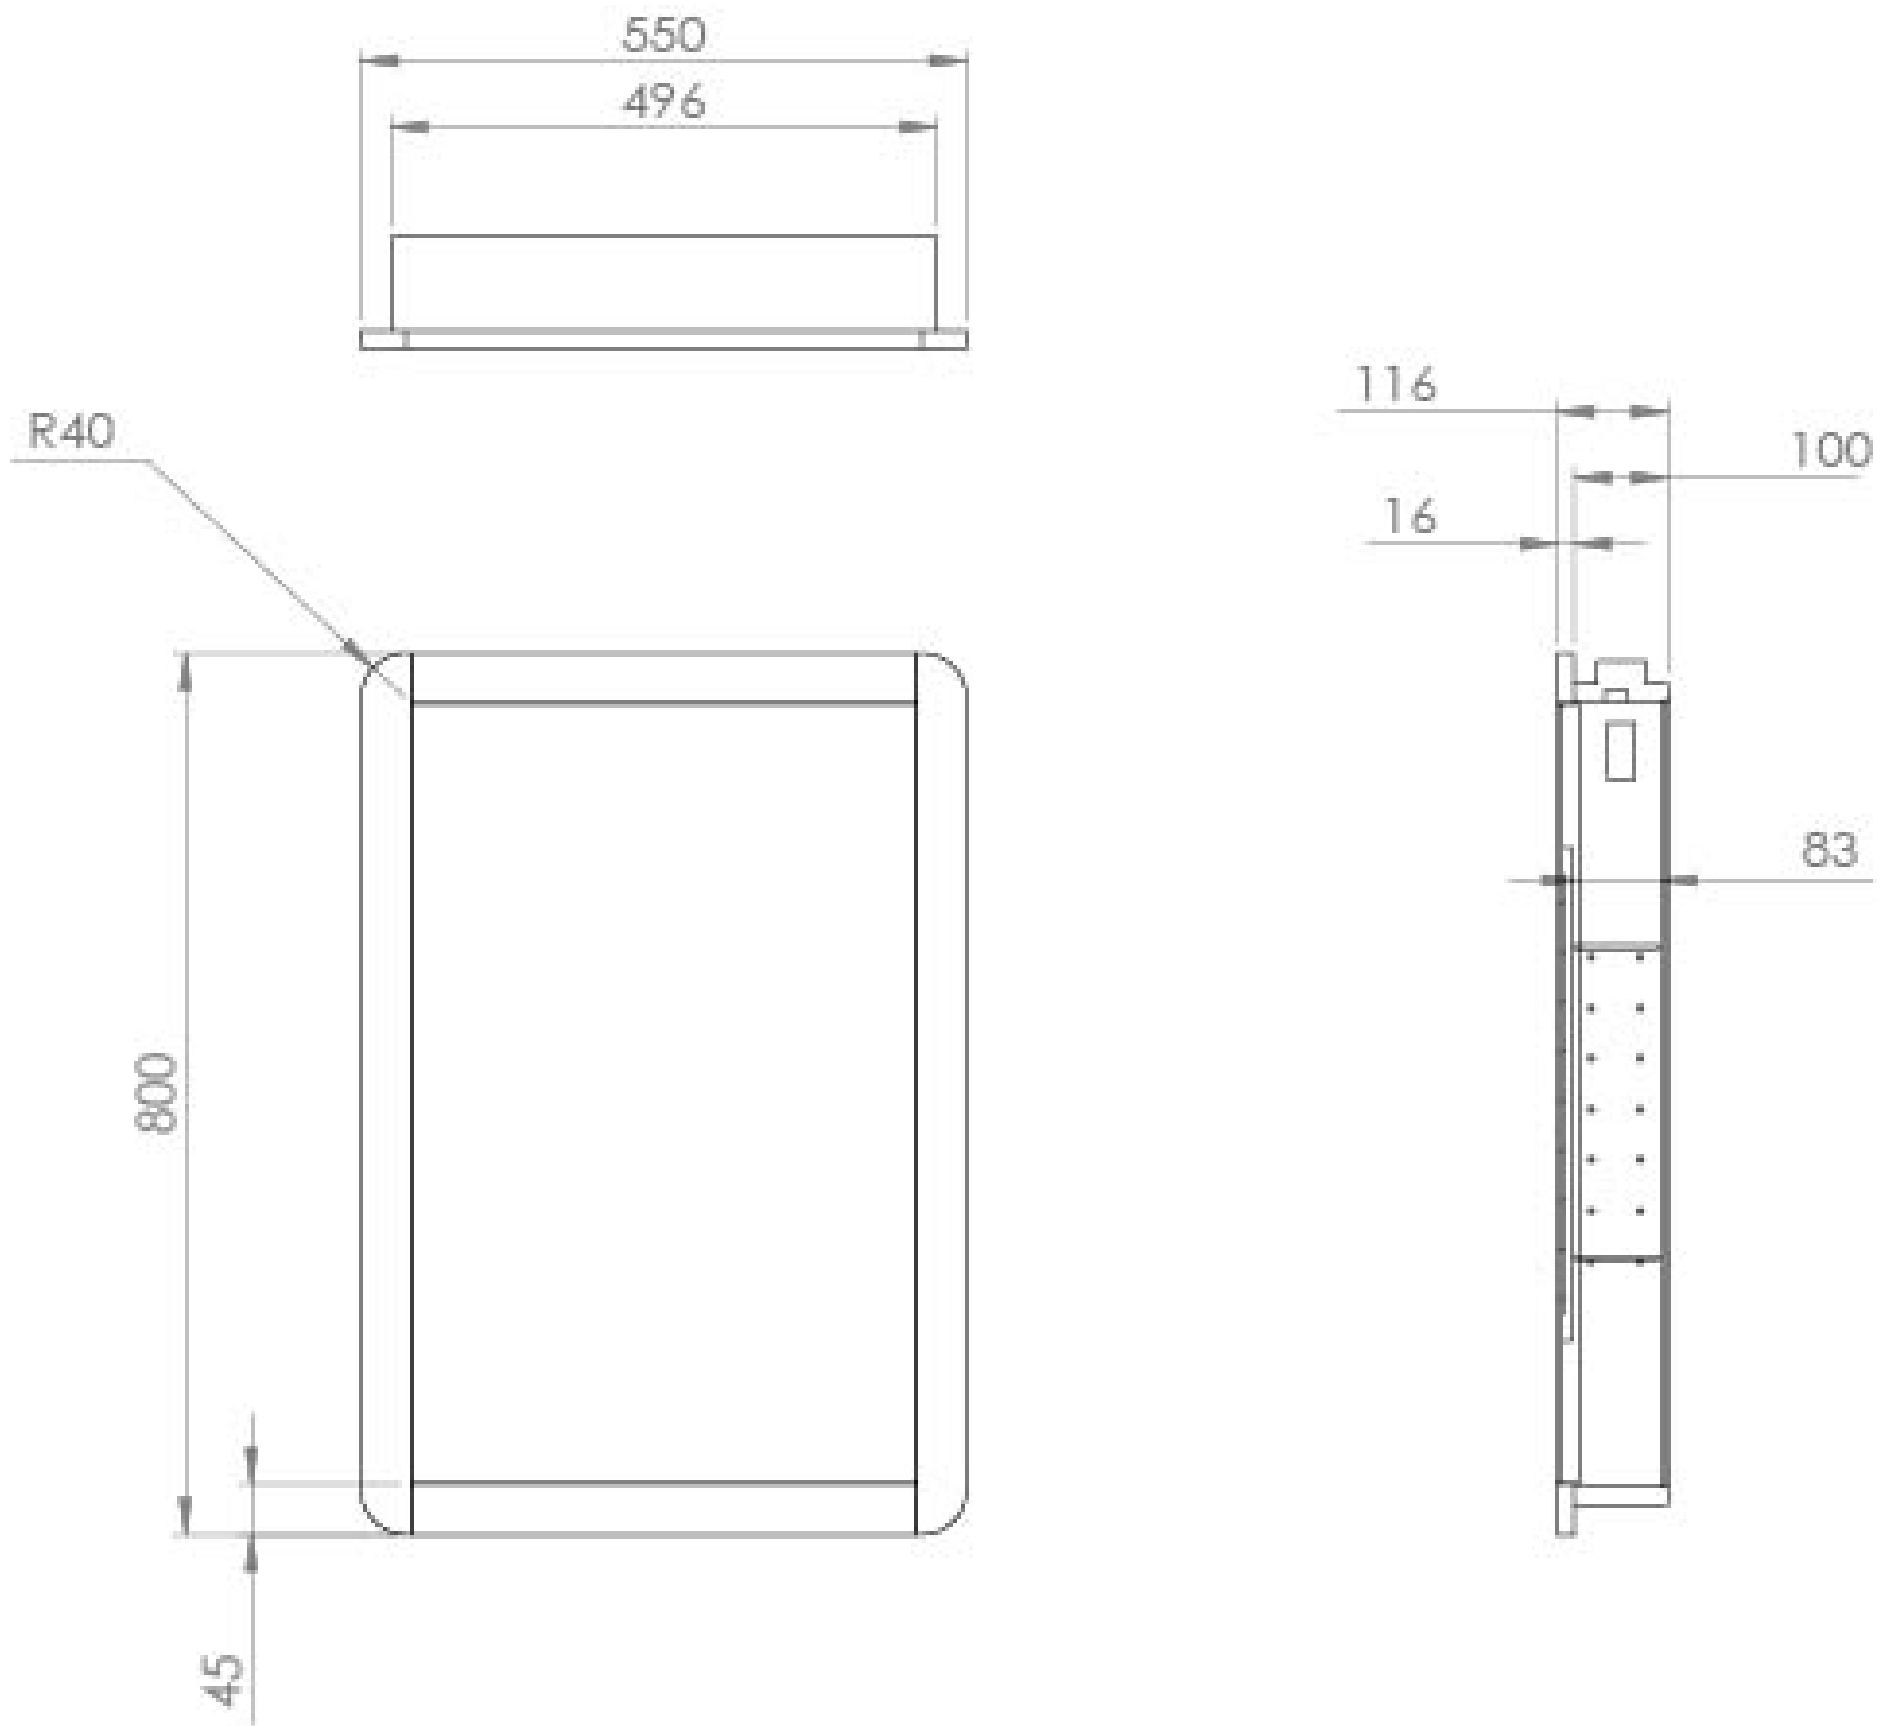

HYDE 55CM 1 DOOR RECESSED ELECTRIC MIRROR CABINET (LH) - MATTE FIORD

Product Code: HY055ECL.MF

PRODUCT INFORMATION

Finish:	Matte Fiord
Height:	800mm
Width:	550mm
Depth:	116mm
Material	MFC
Weight	16kg
Light Temp (K)	4500K
Switch	Proximity sensor
IP Rating	IP44
Shaver Socket	UK Two-Pin
Orientation	Portrait
Opening	Left hand
Shelf Quantity	2x adjustable black glass shelves
Demister Pad	Yes
Guarantee	5 years

DESCRIPTION

As the name suggests, the HYDE collection features short projection basins and vanity units with a contemporary design, perfect for small and compact spaces.

The main feature of this HYDE electric mirror cabinet is how it can neatly recess into the wall which is a great feature for bathrooms that are compact as it allows every inch of space to be saved. It provides plenty of storage with the adjustable smoked glass shelves, it has a shaver socket to charge your razors and electric toothbrushes, and an integrated demister pad.

With it being 55cm wide, it can pair with our HYDE 55cm basins & vanity units, and the modern frame in the matte fiord finish will match the vanity units.

*Left hand hinge only

TECHNICAL DRAWING

Saneux reserves the right to alter the specifications and product range without prior notice. Dimensions are given as a guide only. Dimensions should not be used for surrounding furniture, fixtures and fittings until the product is on site.