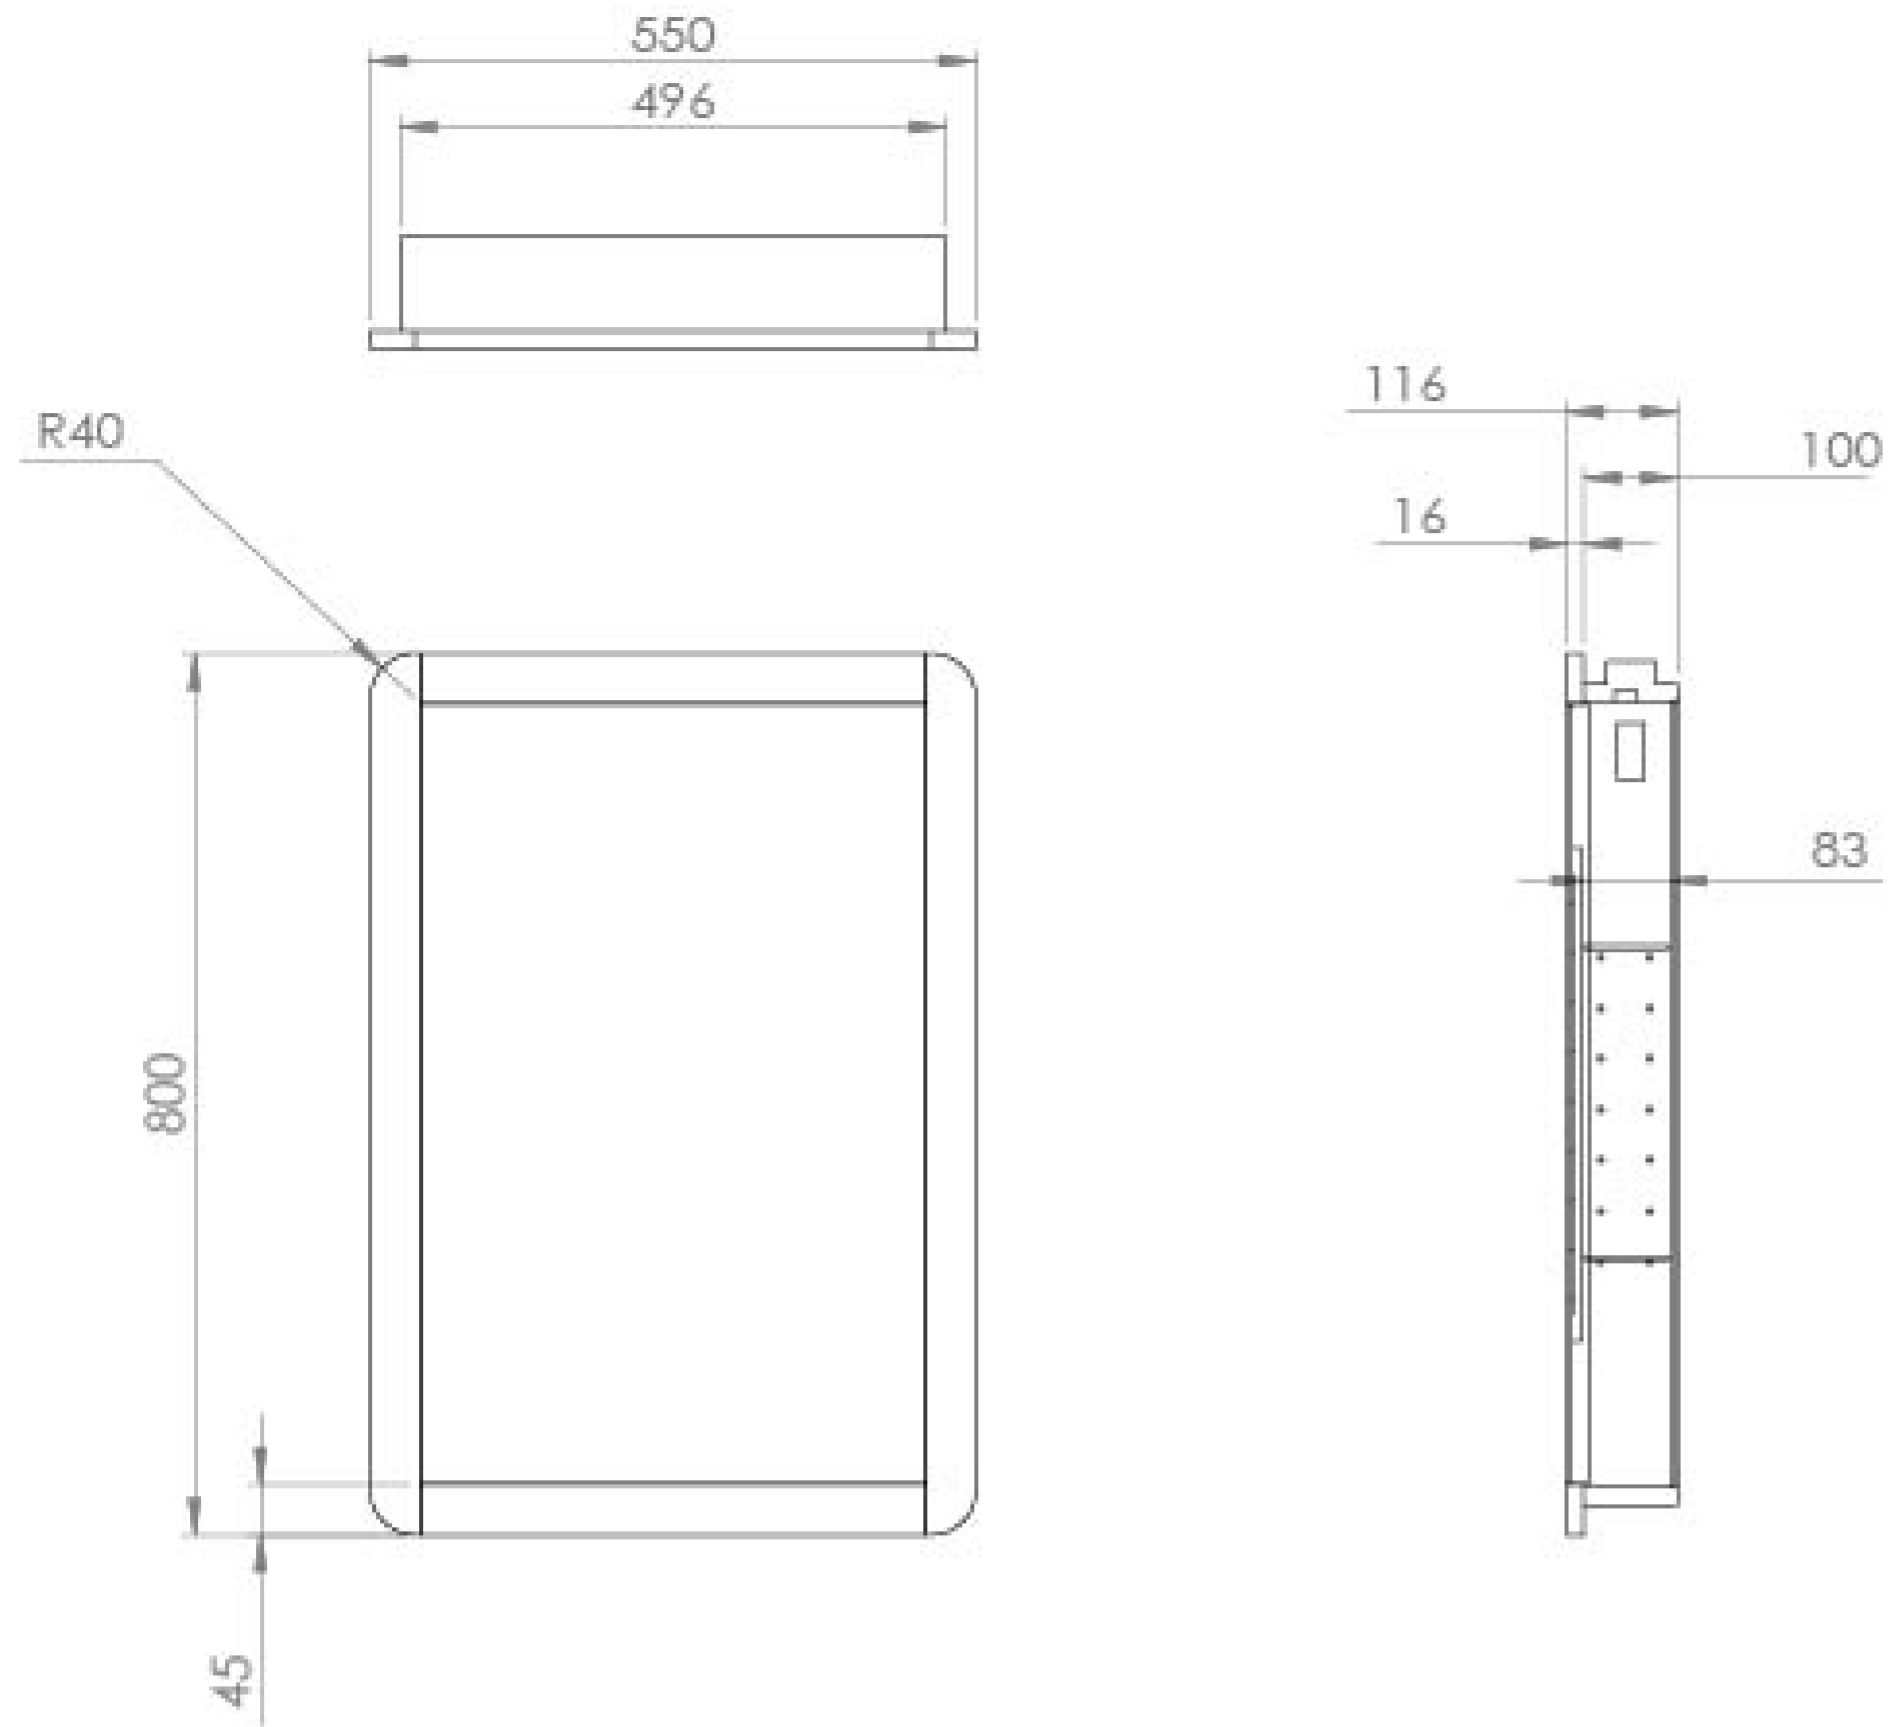

HYDE 55CM 1 DOOR RECESSED ELECTRIC MIRROR CABINET (LH) - MATTE FIORD

Product Code: HY055ECL.MF

PRODUCT INFORMATION

Finish:	Matte Fiord
Height:	800mm
Width:	550mm
Depth:	116mm
Material	MFC
Weight	16kg
Light Temp (K)	4500K
Switch	Proximity sensor
IP Rating	IP44
Shaver Socket	UK Two-Pin
Orientation	Portrait
Opening	Left hand
Shelf Quantity	2x adjustable black glass shelves
Demister Pad	Yes
Guarantee	5 years

DESCRIPTION

As the name suggests, the HYDE collection features short projection basins and vanity units with a contemporary design, perfect for small and compact spaces.

The main feature of this HYDE electric mirror cabinet is how it can neatly recess into the wall which is a great feature for bathrooms that are compact as it allows every inch of space to be saved. It provides plenty of storage with the adjustable smoked glass shelves, it has a shaver socket to charge your razors and electric toothbrushes, and an integrated demister pad.

With it being 55cm wide, it can pair with our HYDE 55cm basins & vanity units, and the modern frame in the matte fiord finish will match the vanity units.

*Left hand hinge only

TECHNICAL DRAWING

Saneux reserves the right to alter the specifications and product range without prior notice. Dimensions are given as a guide only. Dimensions should not be used for surrounding furniture, fixtures and fittings until the product is on site.