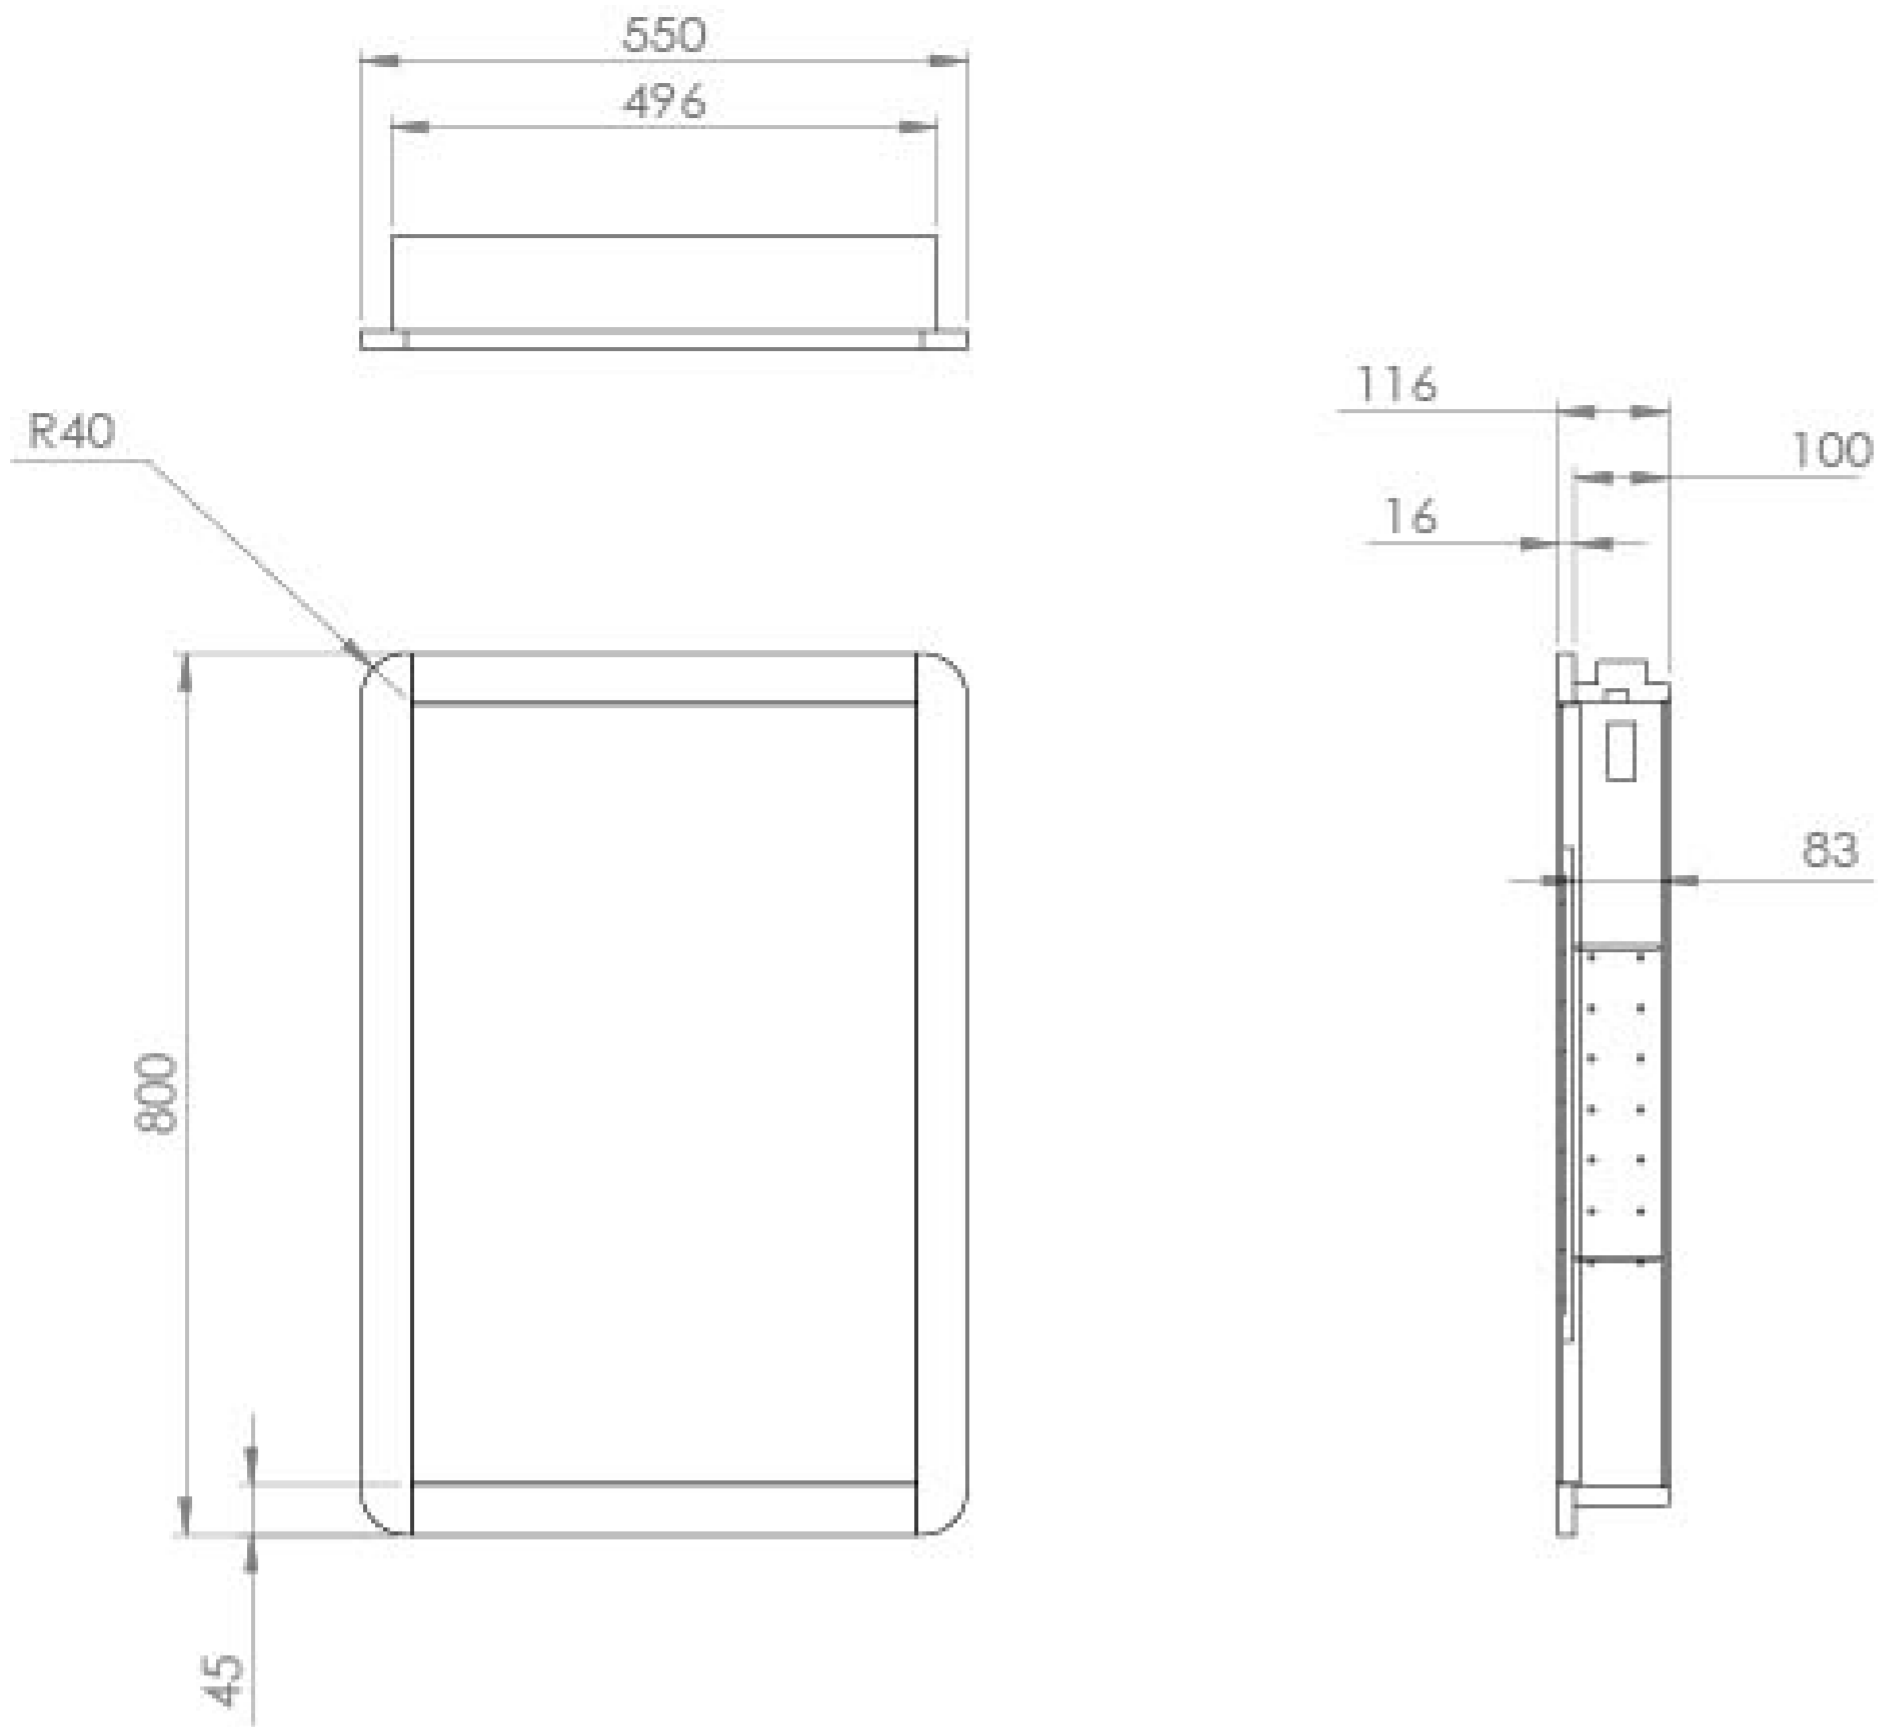

HYDE 55CM 1 DOOR RECESSED ELECTRIC MIRROR CABINET (LH) - MATTE FIORD

Product Code: HY055ECL.MF

PRODUCT INFORMATION

Finish:	Matte Fiord
Height:	800mm
Width:	550mm
Depth:	116mm
Material	MFC
Weight	16kg
Light Temp (K)	4500K
Switch	Proximity sensor
IP Rating	IP44
Shaver Socket	UK Two-Pin
Orientation	Portrait
Opening	Left hand
Shelf Quantity	2x adjustable black glass shelves
Demister Pad	Yes
Guarantee	5 years

DESCRIPTION

As the name suggests, the HYDE collection features short projection basins and vanity units with a contemporary design, perfect for small and compact spaces.

The main feature of this HYDE electric mirror cabinet is how it can neatly recess into the wall which is a great feature for bathrooms that are compact as it allows every inch of space to be saved. It provides plenty of storage with the adjustable smoked glass shelves, it has a shaver socket to charge your razors and electric toothbrushes, and an integrated demister pad.

With it being 55cm wide, it can pair with our HYDE 55cm basins & vanity units, and the modern frame in the matte fiord finish will match the vanity units.

*Left hand hinge only

TECHNICAL DRAWING

Saneux reserves the right to alter the specifications and product range without prior notice. Dimensions are given as a guide only. Dimensions should not be used for surrounding furniture, fixtures and fittings until the product is on site.