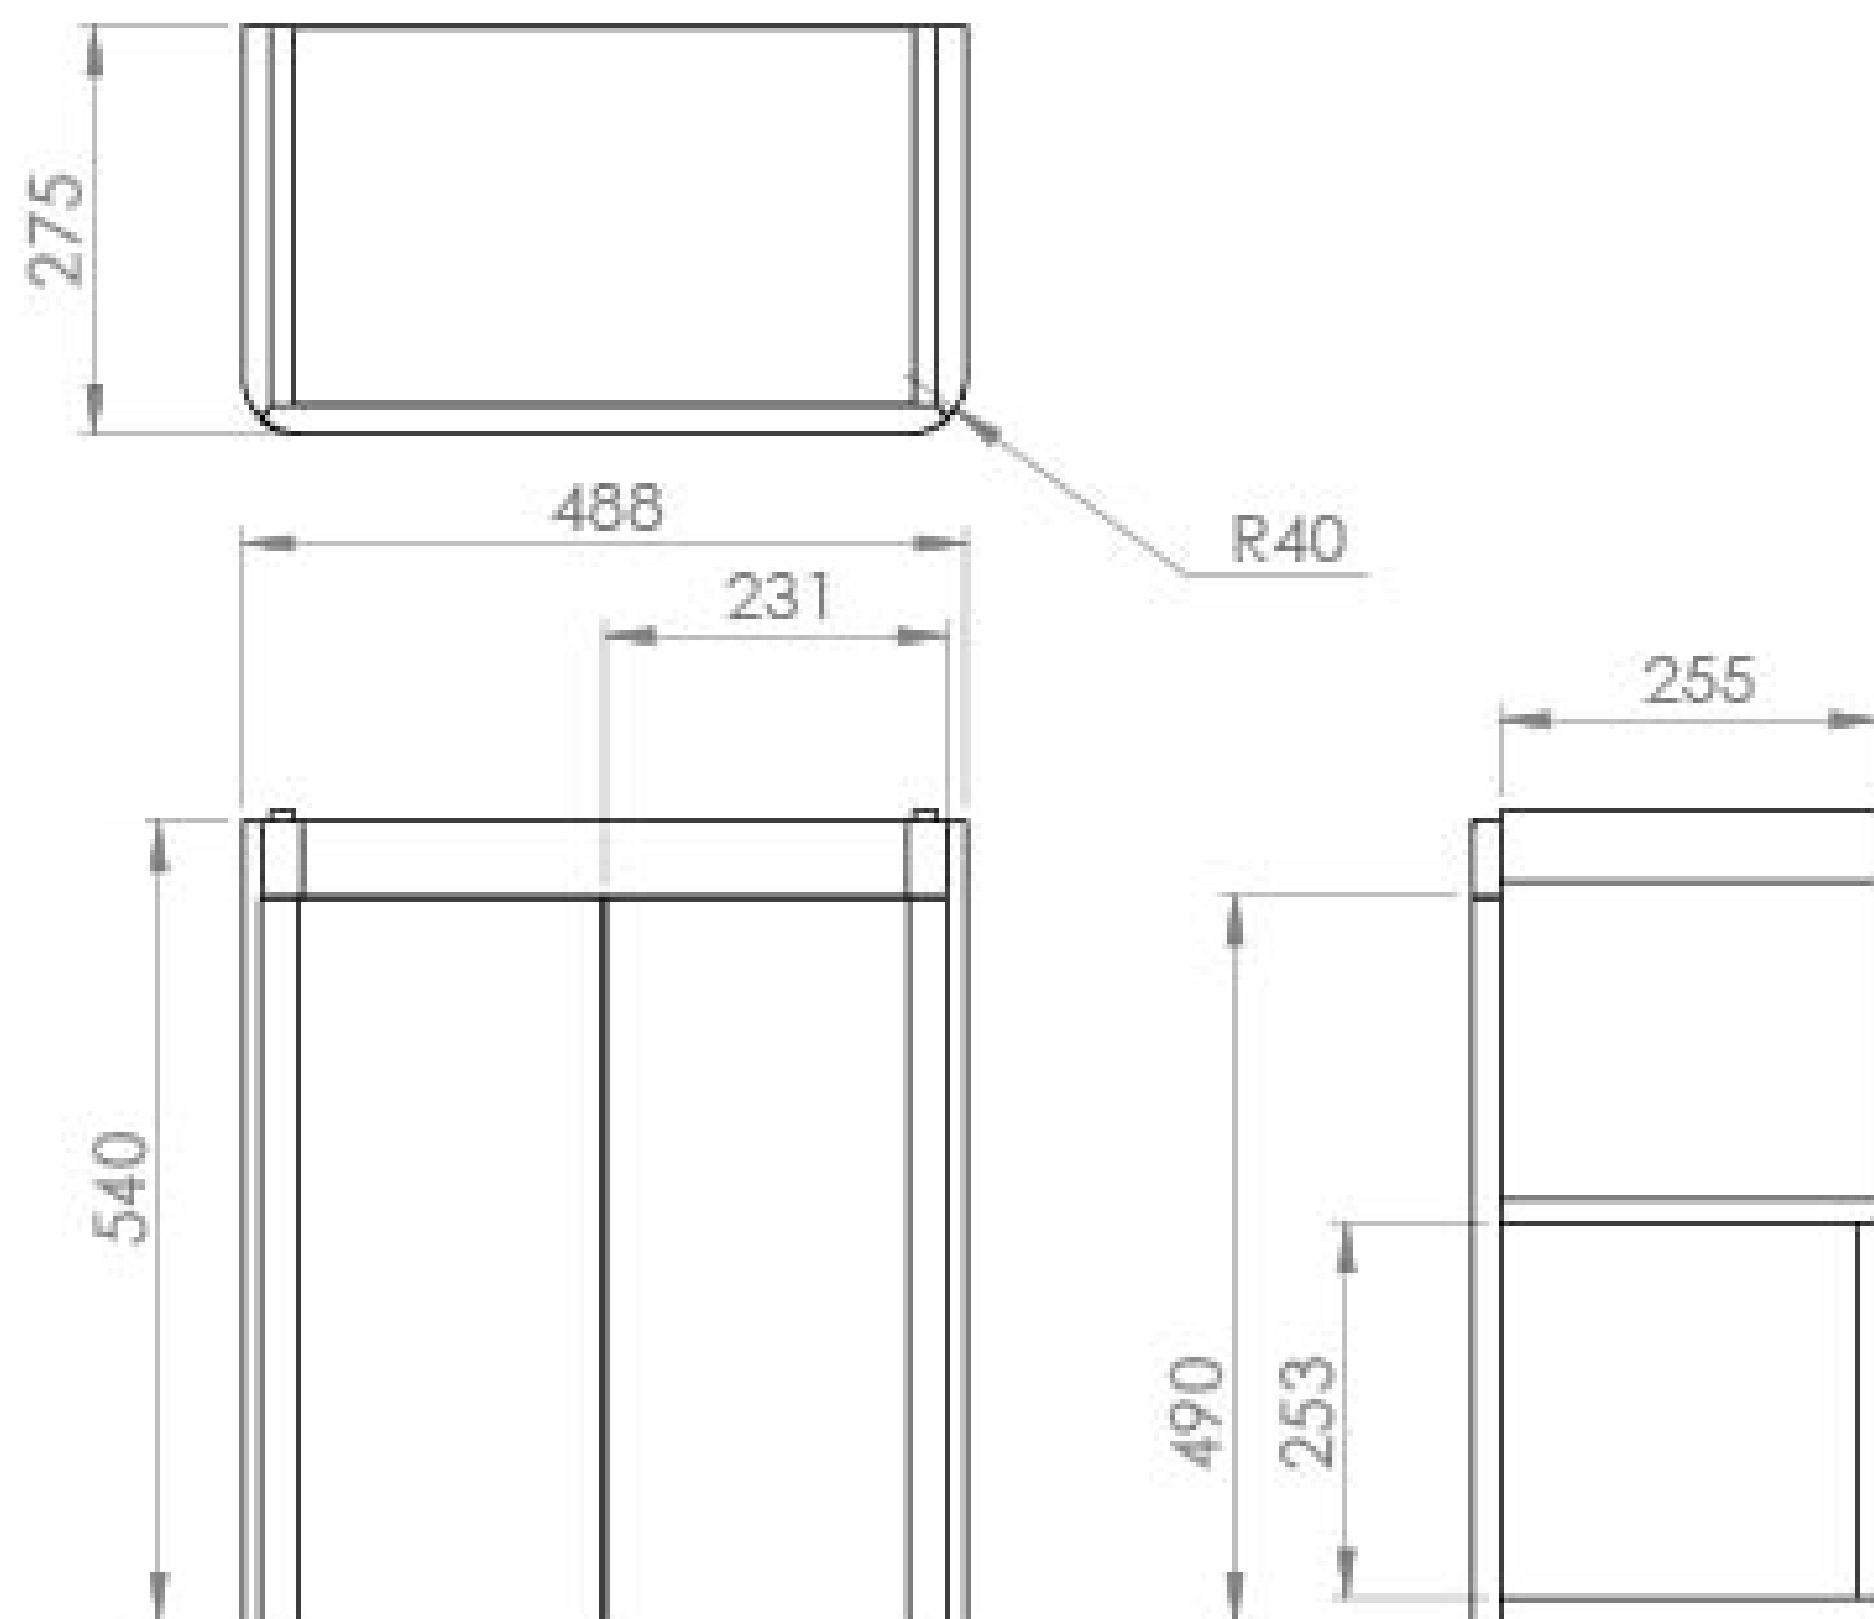

TECHNICAL DRAWING

Saneux reserves the right to alter the specifications and product range without prior notice. Dimensions are given as a guide only. Dimensions should not be used for surrounding furniture, fixtures and fittings until the product is on site.

<https://saneux.com/products/hyde-50cm-2-door-wall-mounted-unit-matte-white>