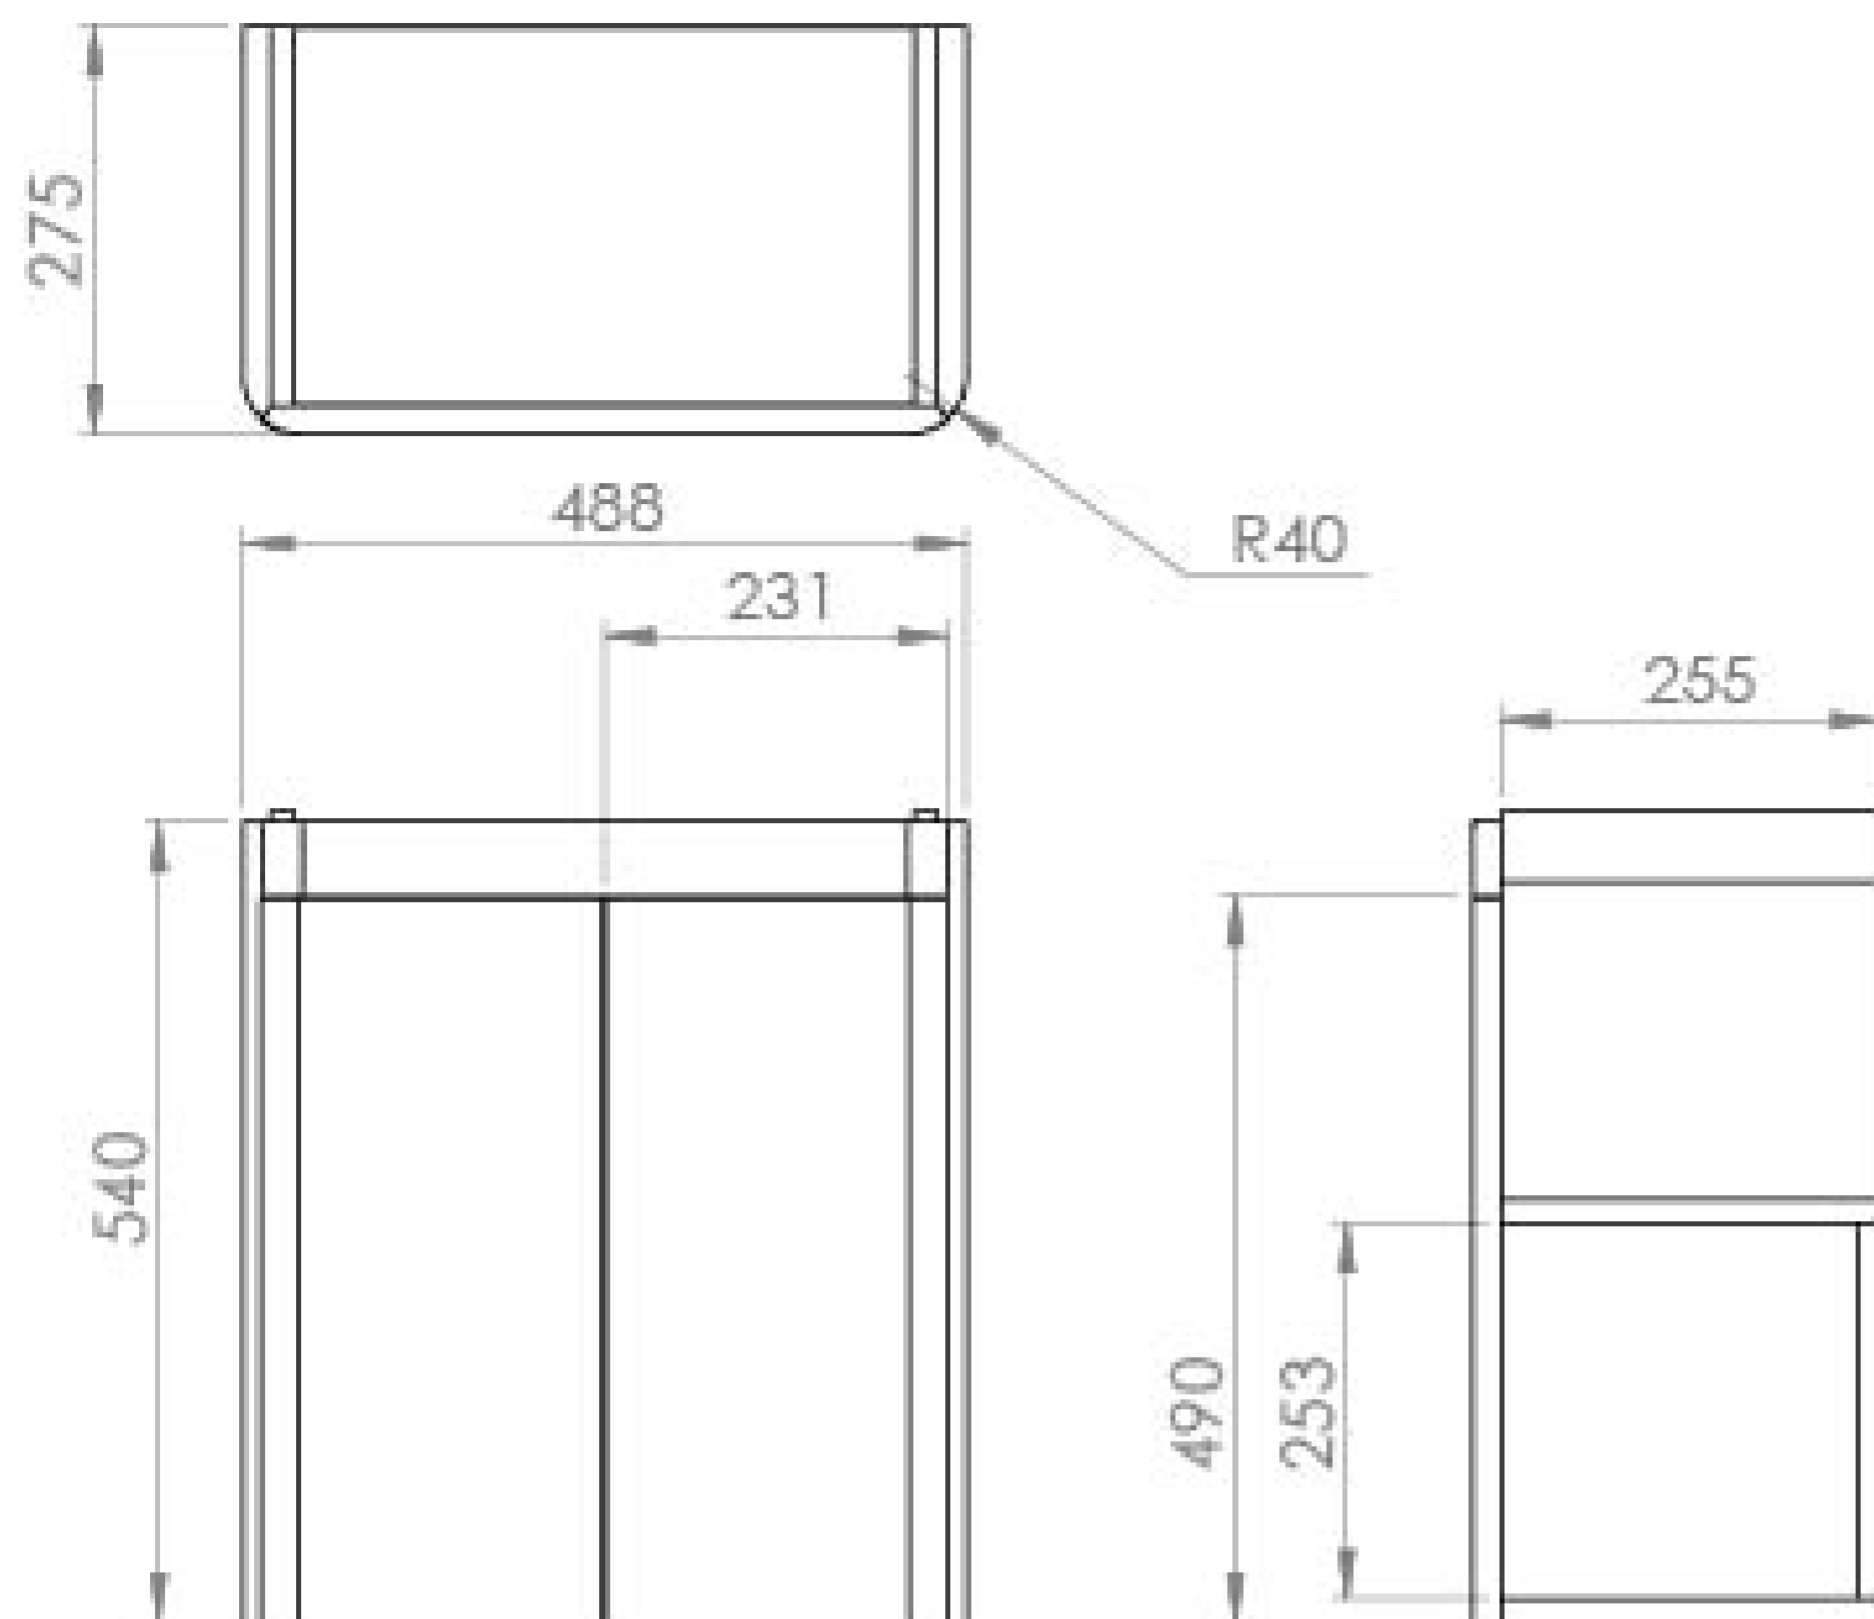

TECHNICAL DRAWING

Saneux reserves the right to alter the specifications and product range without prior notice. Dimensions are given as a guide only. Dimensions should not be used for surrounding furniture, fixtures and fittings until the product is on site.

<https://saneux.com/products/hyde-50cm-2-door-wall-mounted-unit-matte-white>