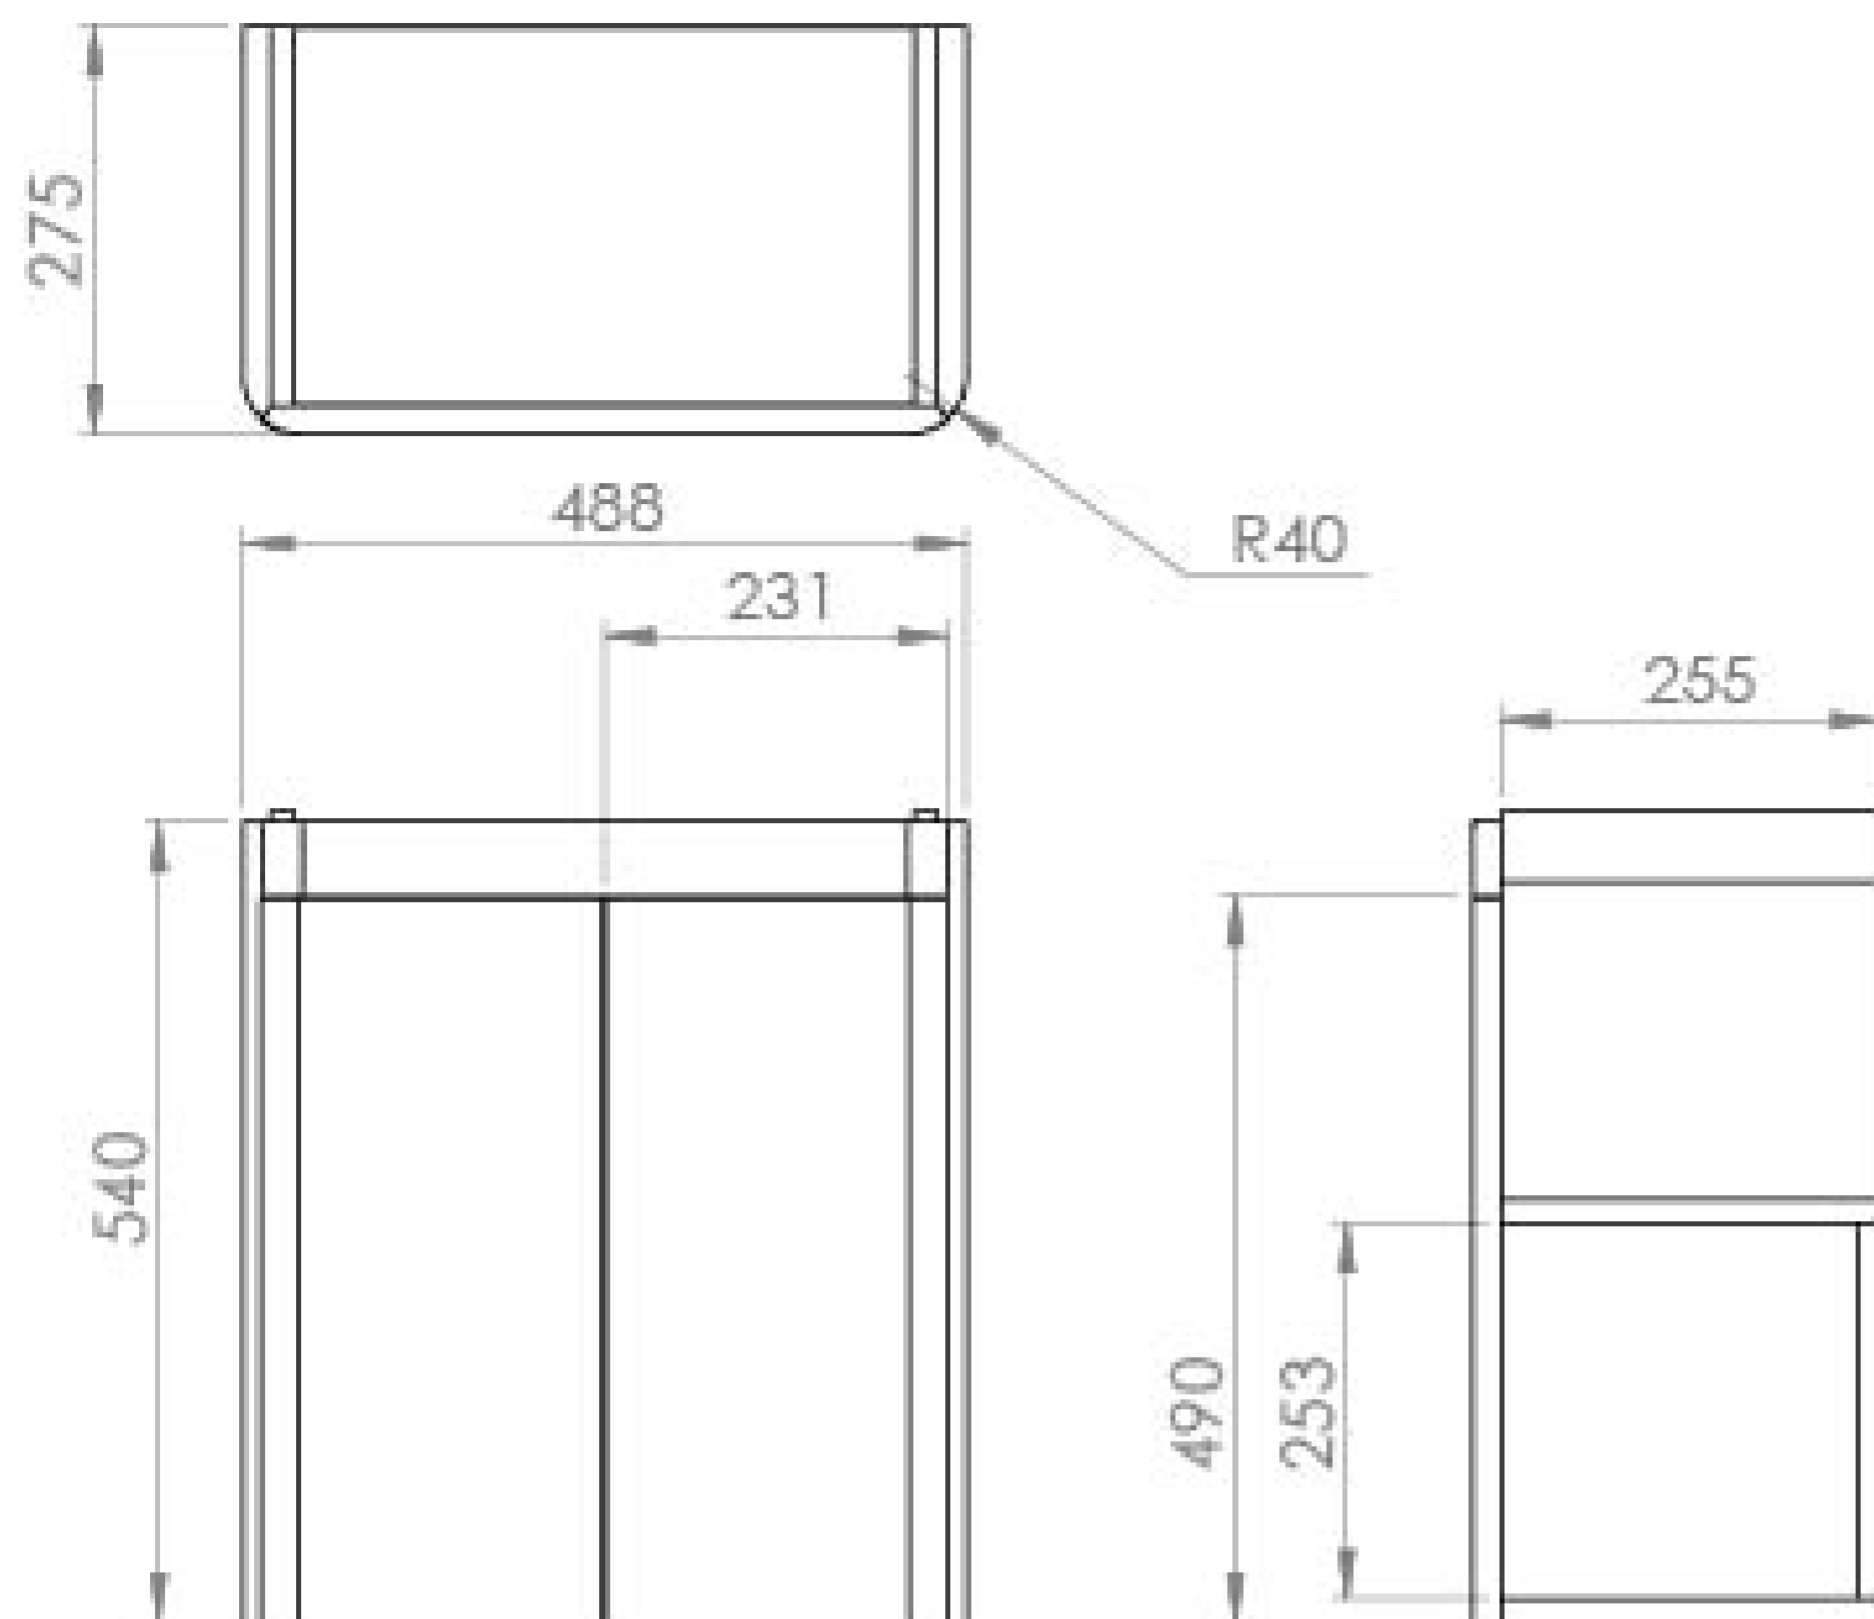

TECHNICAL DRAWING

Saneux reserves the right to alter the specifications and product range without prior notice. Dimensions are given as a guide only. Dimensions should not be used for surrounding furniture, fixtures and fittings until the product is on site.

<https://saneux.com/products/hyde-50cm-2-door-wall-mounted-unit-matte-sage>