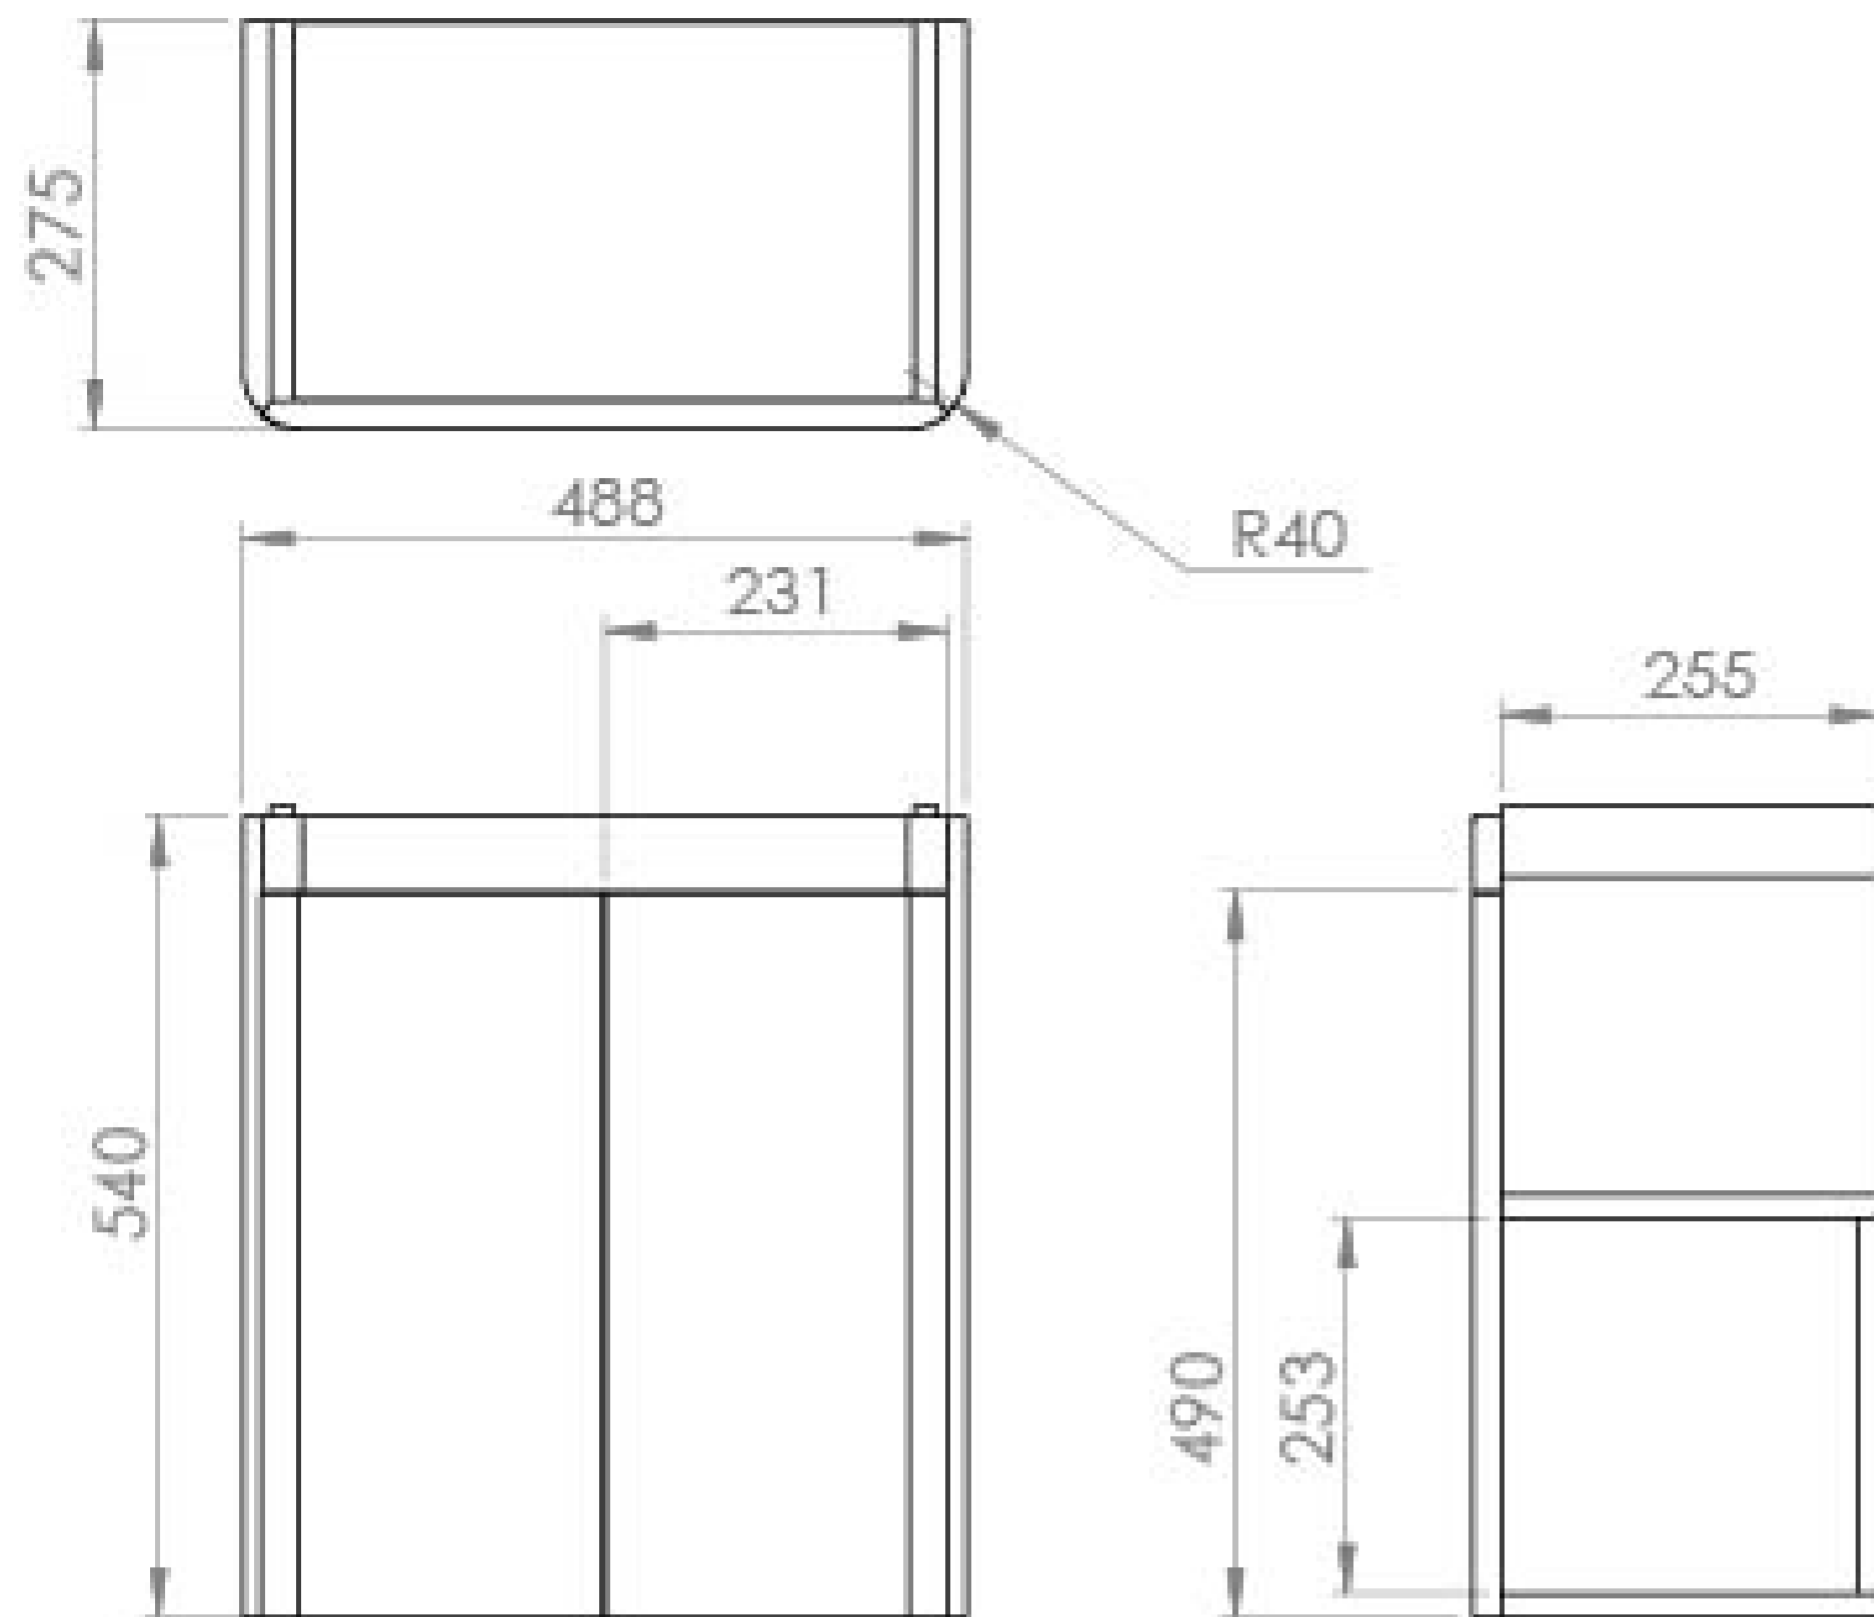

TECHNICAL DRAWING

Saneux reserves the right to alter the specifications and product range without prior notice. Dimensions are given as a guide only. Dimensions should not be used for surrounding furniture, fixtures and fittings until the product is on site.

<https://saneux.com/products/hyde-50cm-2-door-wall-mounted-unit-matte-sage>