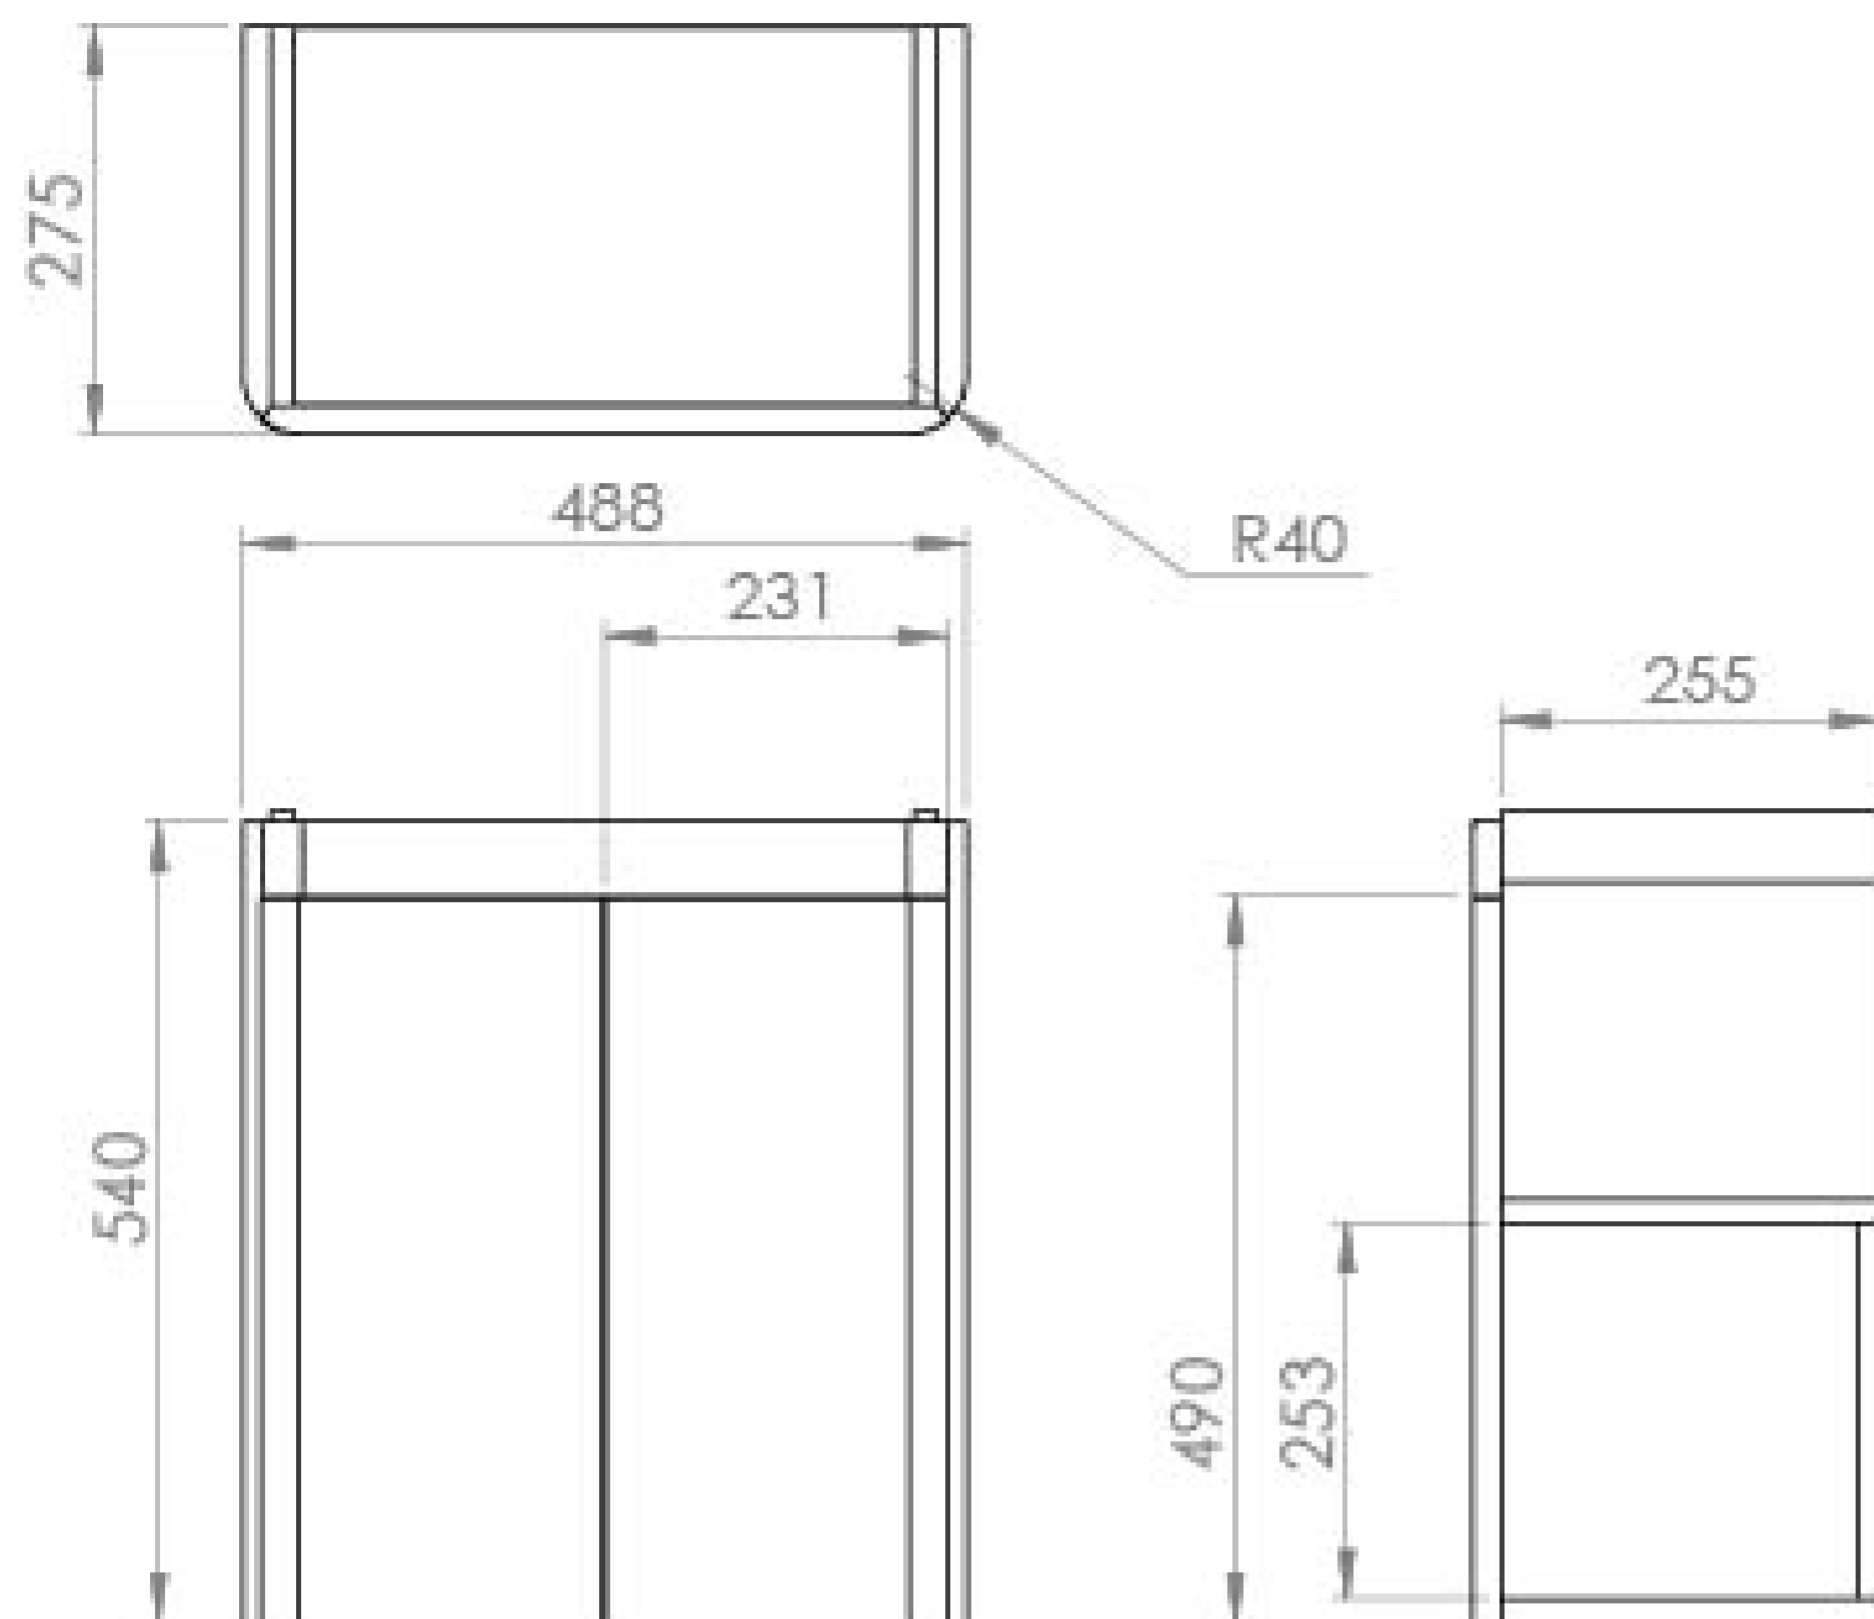

TECHNICAL DRAWING

Saneux reserves the right to alter the specifications and product range without prior notice. Dimensions are given as a guide only. Dimensions should not be used for surrounding furniture, fixtures and fittings until the product is on site.

<https://saneux.com/products/hyde-50cm-2-door-wall-mounted-unit-matte-fiord>