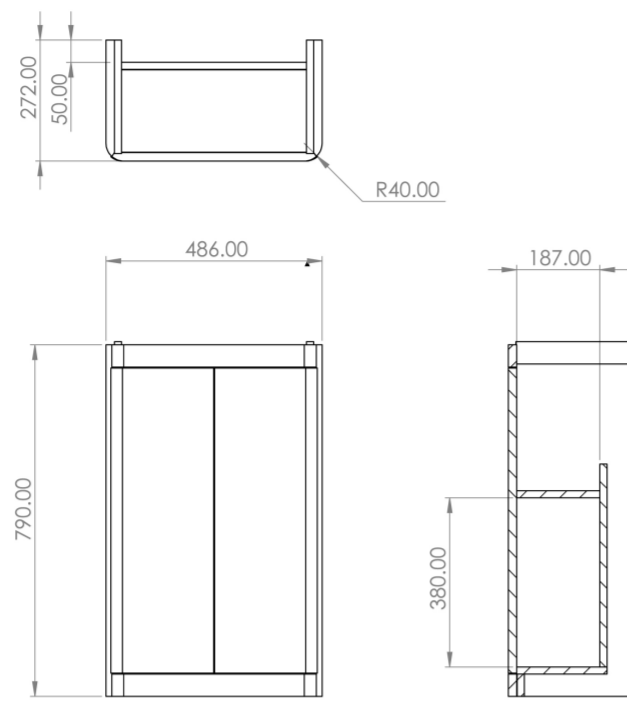

TECHNICAL DRAWING

Saneux reserves the right to alter the specifications and product range without prior notice. Dimensions are given as a guide only. Dimensions should not be used for surrounding furniture, fixtures and fittings until the product is on site.

<https://saneux.com/products/hyde-50cm-2-door-floor-standing-unit-plinth-matte-white>