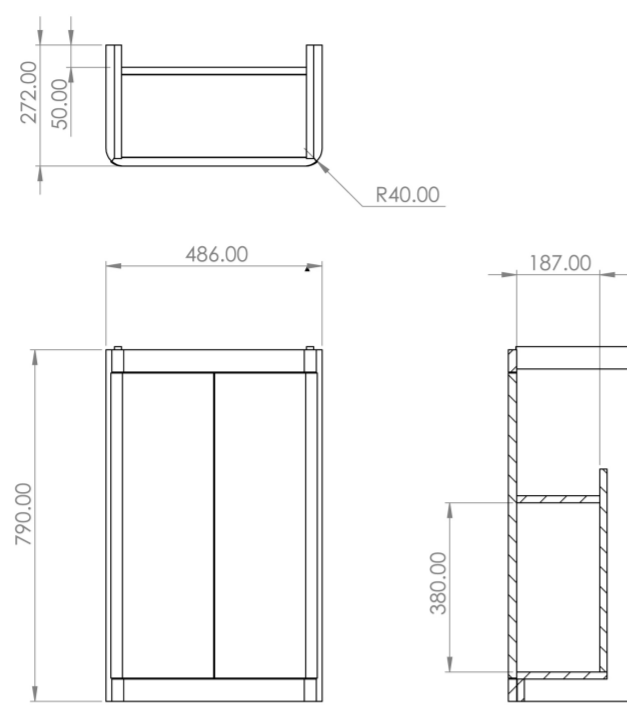

TECHNICAL DRAWING

Saneux reserves the right to alter the specifications and product range without prior notice. Dimensions are given as a guide only. Dimensions should not be used for surrounding furniture, fixtures and fittings until the product is on site.

<https://saneux.com/products/hyde-50cm-2-door-floor-standing-unit-plinth-matte-white>