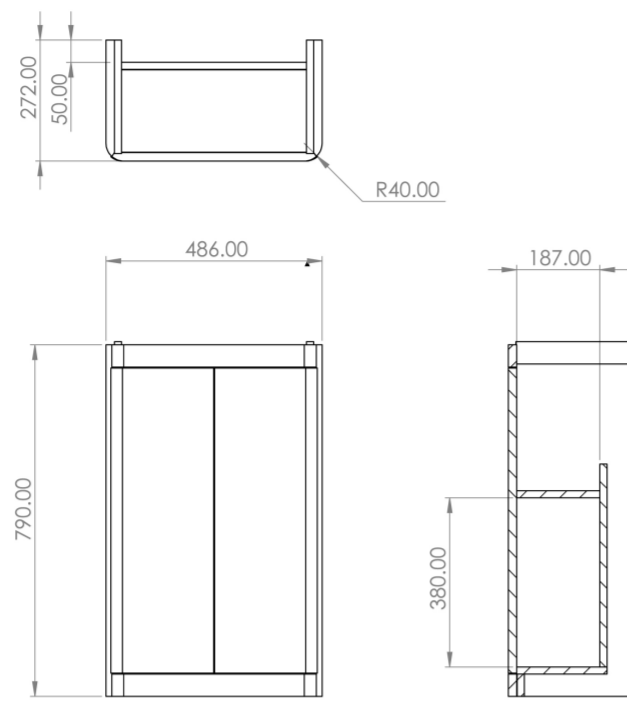

TECHNICAL DRAWING

Saneux reserves the right to alter the specifications and product range without prior notice. Dimensions are given as a guide only. Dimensions should not be used for surrounding furniture, fixtures and fittings until the product is on site.

<https://saneux.com/products/hyde-50cm-2-door-floor-standing-unit-plinth-matte-sage>