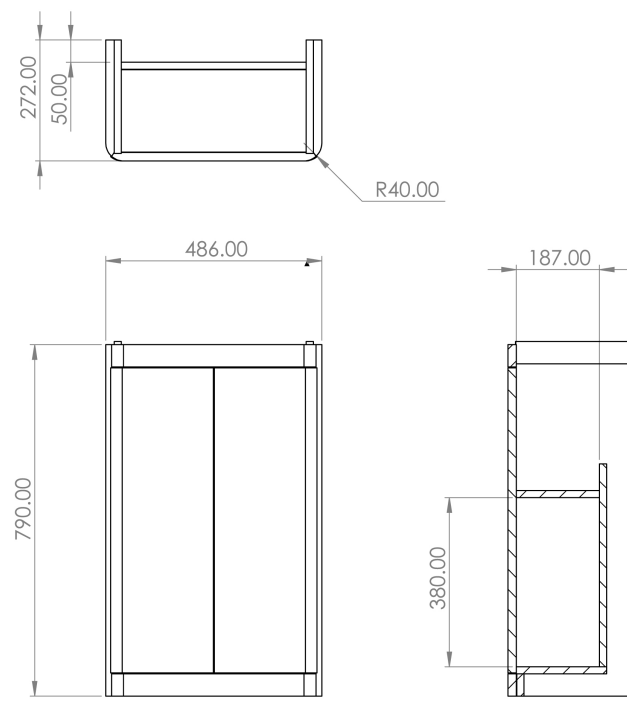

TECHNICAL DRAWING

Saneux reserves the right to alter the specifications and product range without prior notice. Dimensions are given as a guide only. Dimensions should not be used for surrounding furniture, fixtures and fittings until the product is on site.

<https://saneux.com/products/hyde-50cm-2-door-floor-standing-unit-plinth-matte-sage>