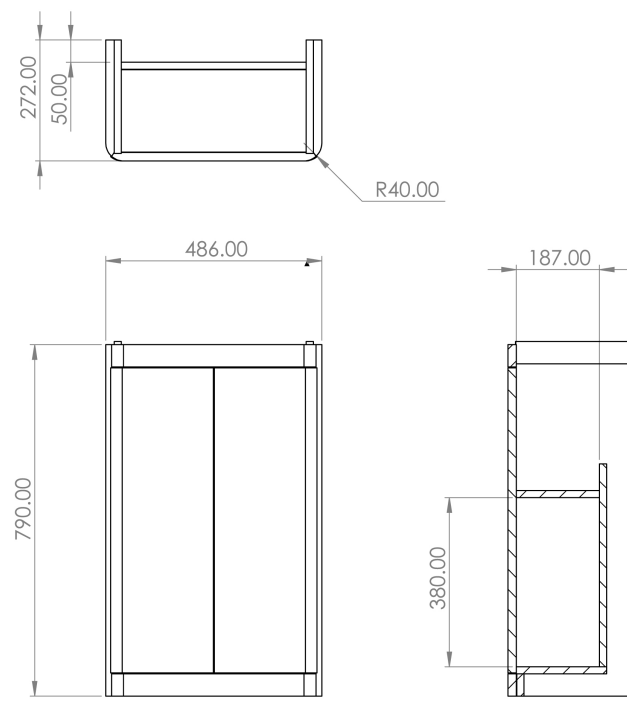

TECHNICAL DRAWING

Saneux reserves the right to alter the specifications and product range without prior notice. Dimensions are given as a guide only. Dimensions should not be used for surrounding furniture, fixtures and fittings until the product is on site.

<https://saneux.com/products/hyde-50cm-2-door-floor-standing-unit-plinth-matte-fiord>