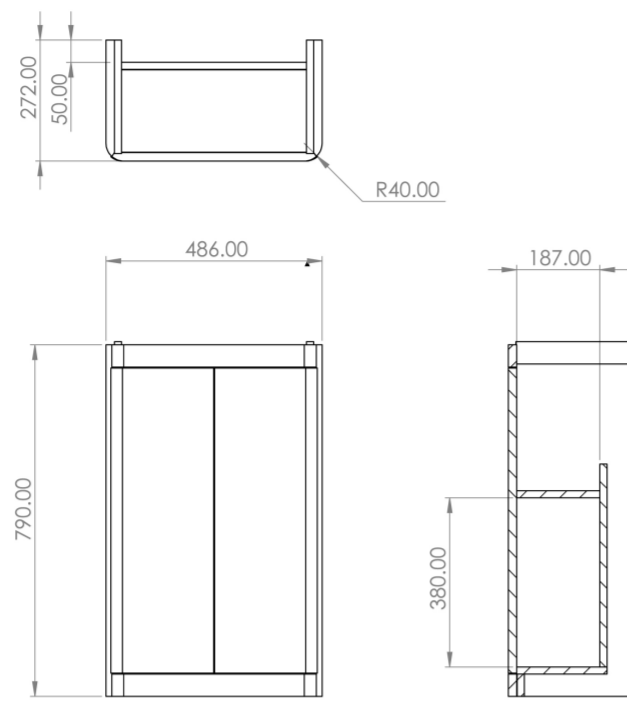

TECHNICAL DRAWING

Saneux reserves the right to alter the specifications and product range without prior notice. Dimensions are given as a guide only. Dimensions should not be used for surrounding furniture, fixtures and fittings until the product is on site.

<https://saneux.com/products/hyde-50cm-2-door-floor-standing-unit-plinth-matte-fiord>