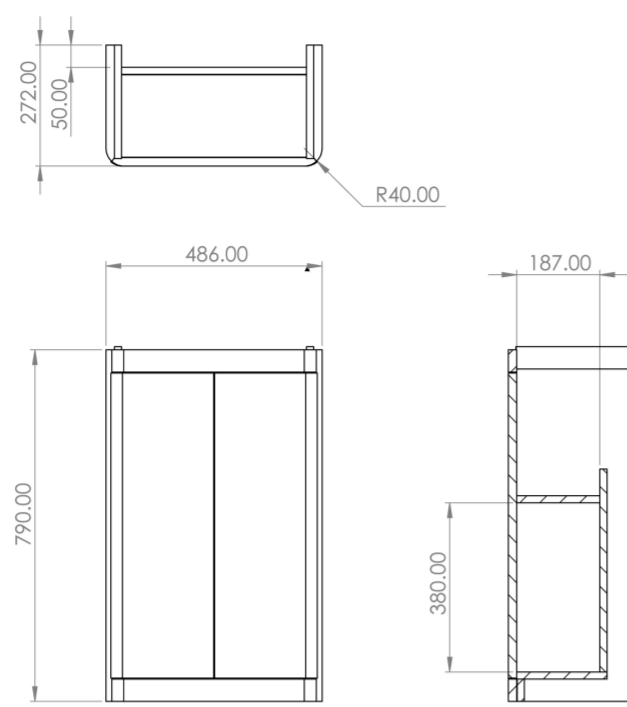

TECHNICAL DRAWING

Saneux reserves the right to alter the specifications and product range without prior notice. Dimensions are given as a guide only. Dimensions should not be used for surrounding furniture, fixtures and fittings until the product is on site.

<https://saneux.com/products/hyde-50cm-2-door-floor-standing-unit-plinth-matte-fiord>