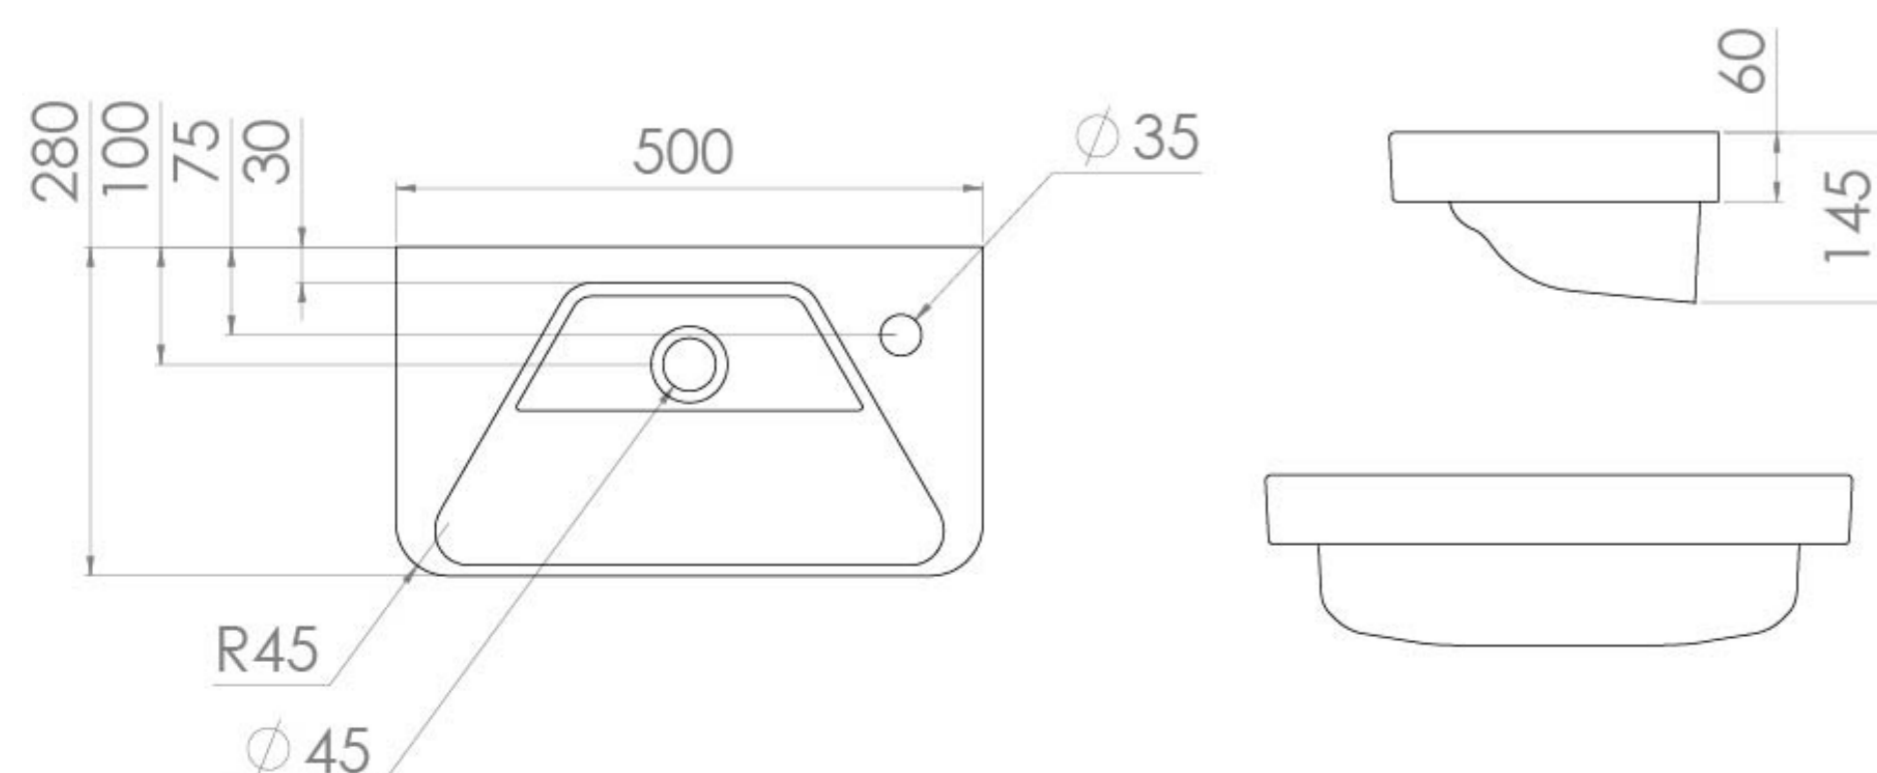

HYDE 50X28CM CLOAKROOM WASHBASIN RIGHT TAP HOLE

Product Code: HY050CB.R

PRODUCT INFORMATION

Finish:	Gloss White
Height:	145mm
Width:	500mm
Depth:	280mm
Material	Ceramic
Weight	7.9kg
Tap Holes	1 Tap Hole
Tap Hole Position	Right Hand
Extra Tap Hole Options	N/A
Recommended Waste Required	Unslotted waste
Furniture Required For Installation?	Optional
Guarantee	Lifetime

DESCRIPTION

As the name suggests, the HYDE collection features short projection basins and vanity units with a contemporary design, perfect for small and compact spaces.

This HYDE 50x28cm cloakroom washbasin with a right hand tap hole has a uniquely shaped bowl and will fit in the most compact of spaces thanks to its short projection of only 28cm.

Pairs with the HYDE 50cm cloakroom 2 door wall mounted and floor standing units.

*No overflow

TECHNICAL DRAWING

Saneux reserves the right to alter the specifications and product range without prior notice. Dimensions are given as a guide only. Dimensions should not be used for surrounding furniture, fixtures and fittings until the product is on site.

<https://saneux.com/products/hyde-50x28cm-cloakroom-washbasin-right-tap-hole>