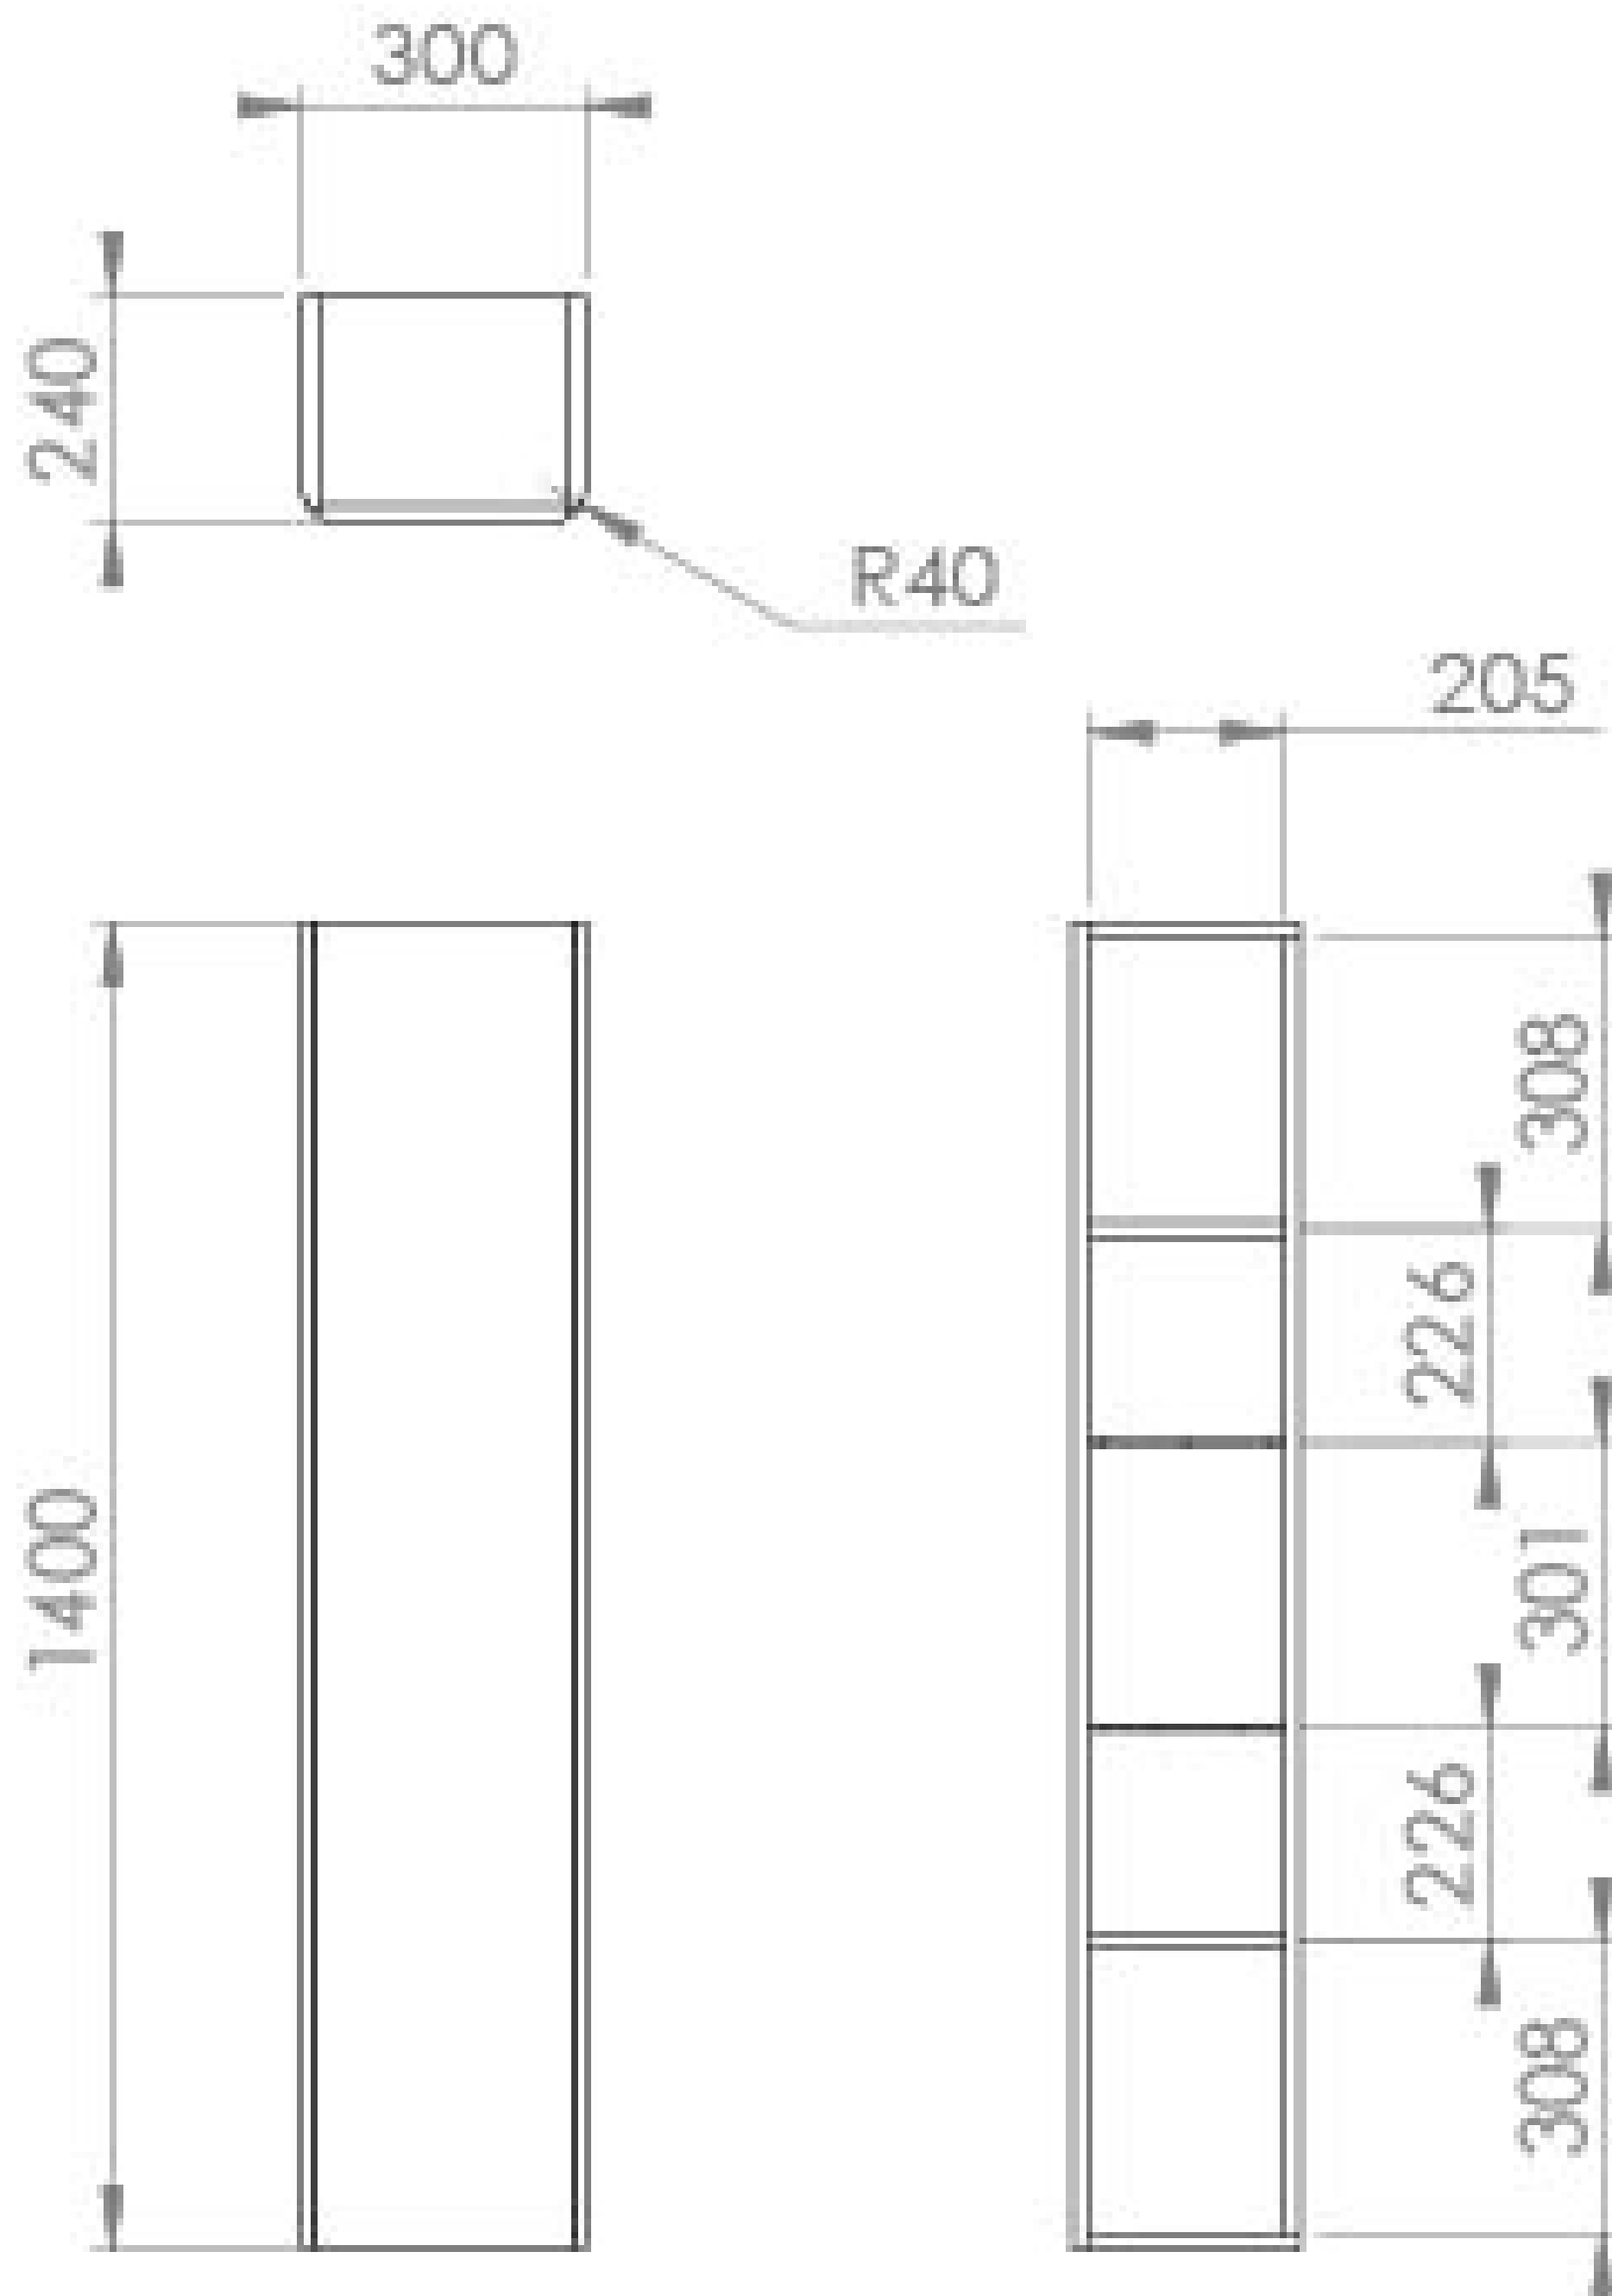

TECHNICAL DRAWING

Saneux reserves the right to alter the specifications and product range without prior notice. Dimensions are given as a guide only. Dimensions should not be used for surrounding furniture, fixtures and fittings until the product is on site.

<https://saneux.com/products/hyde-30x140cm-side-unit-matte-white>