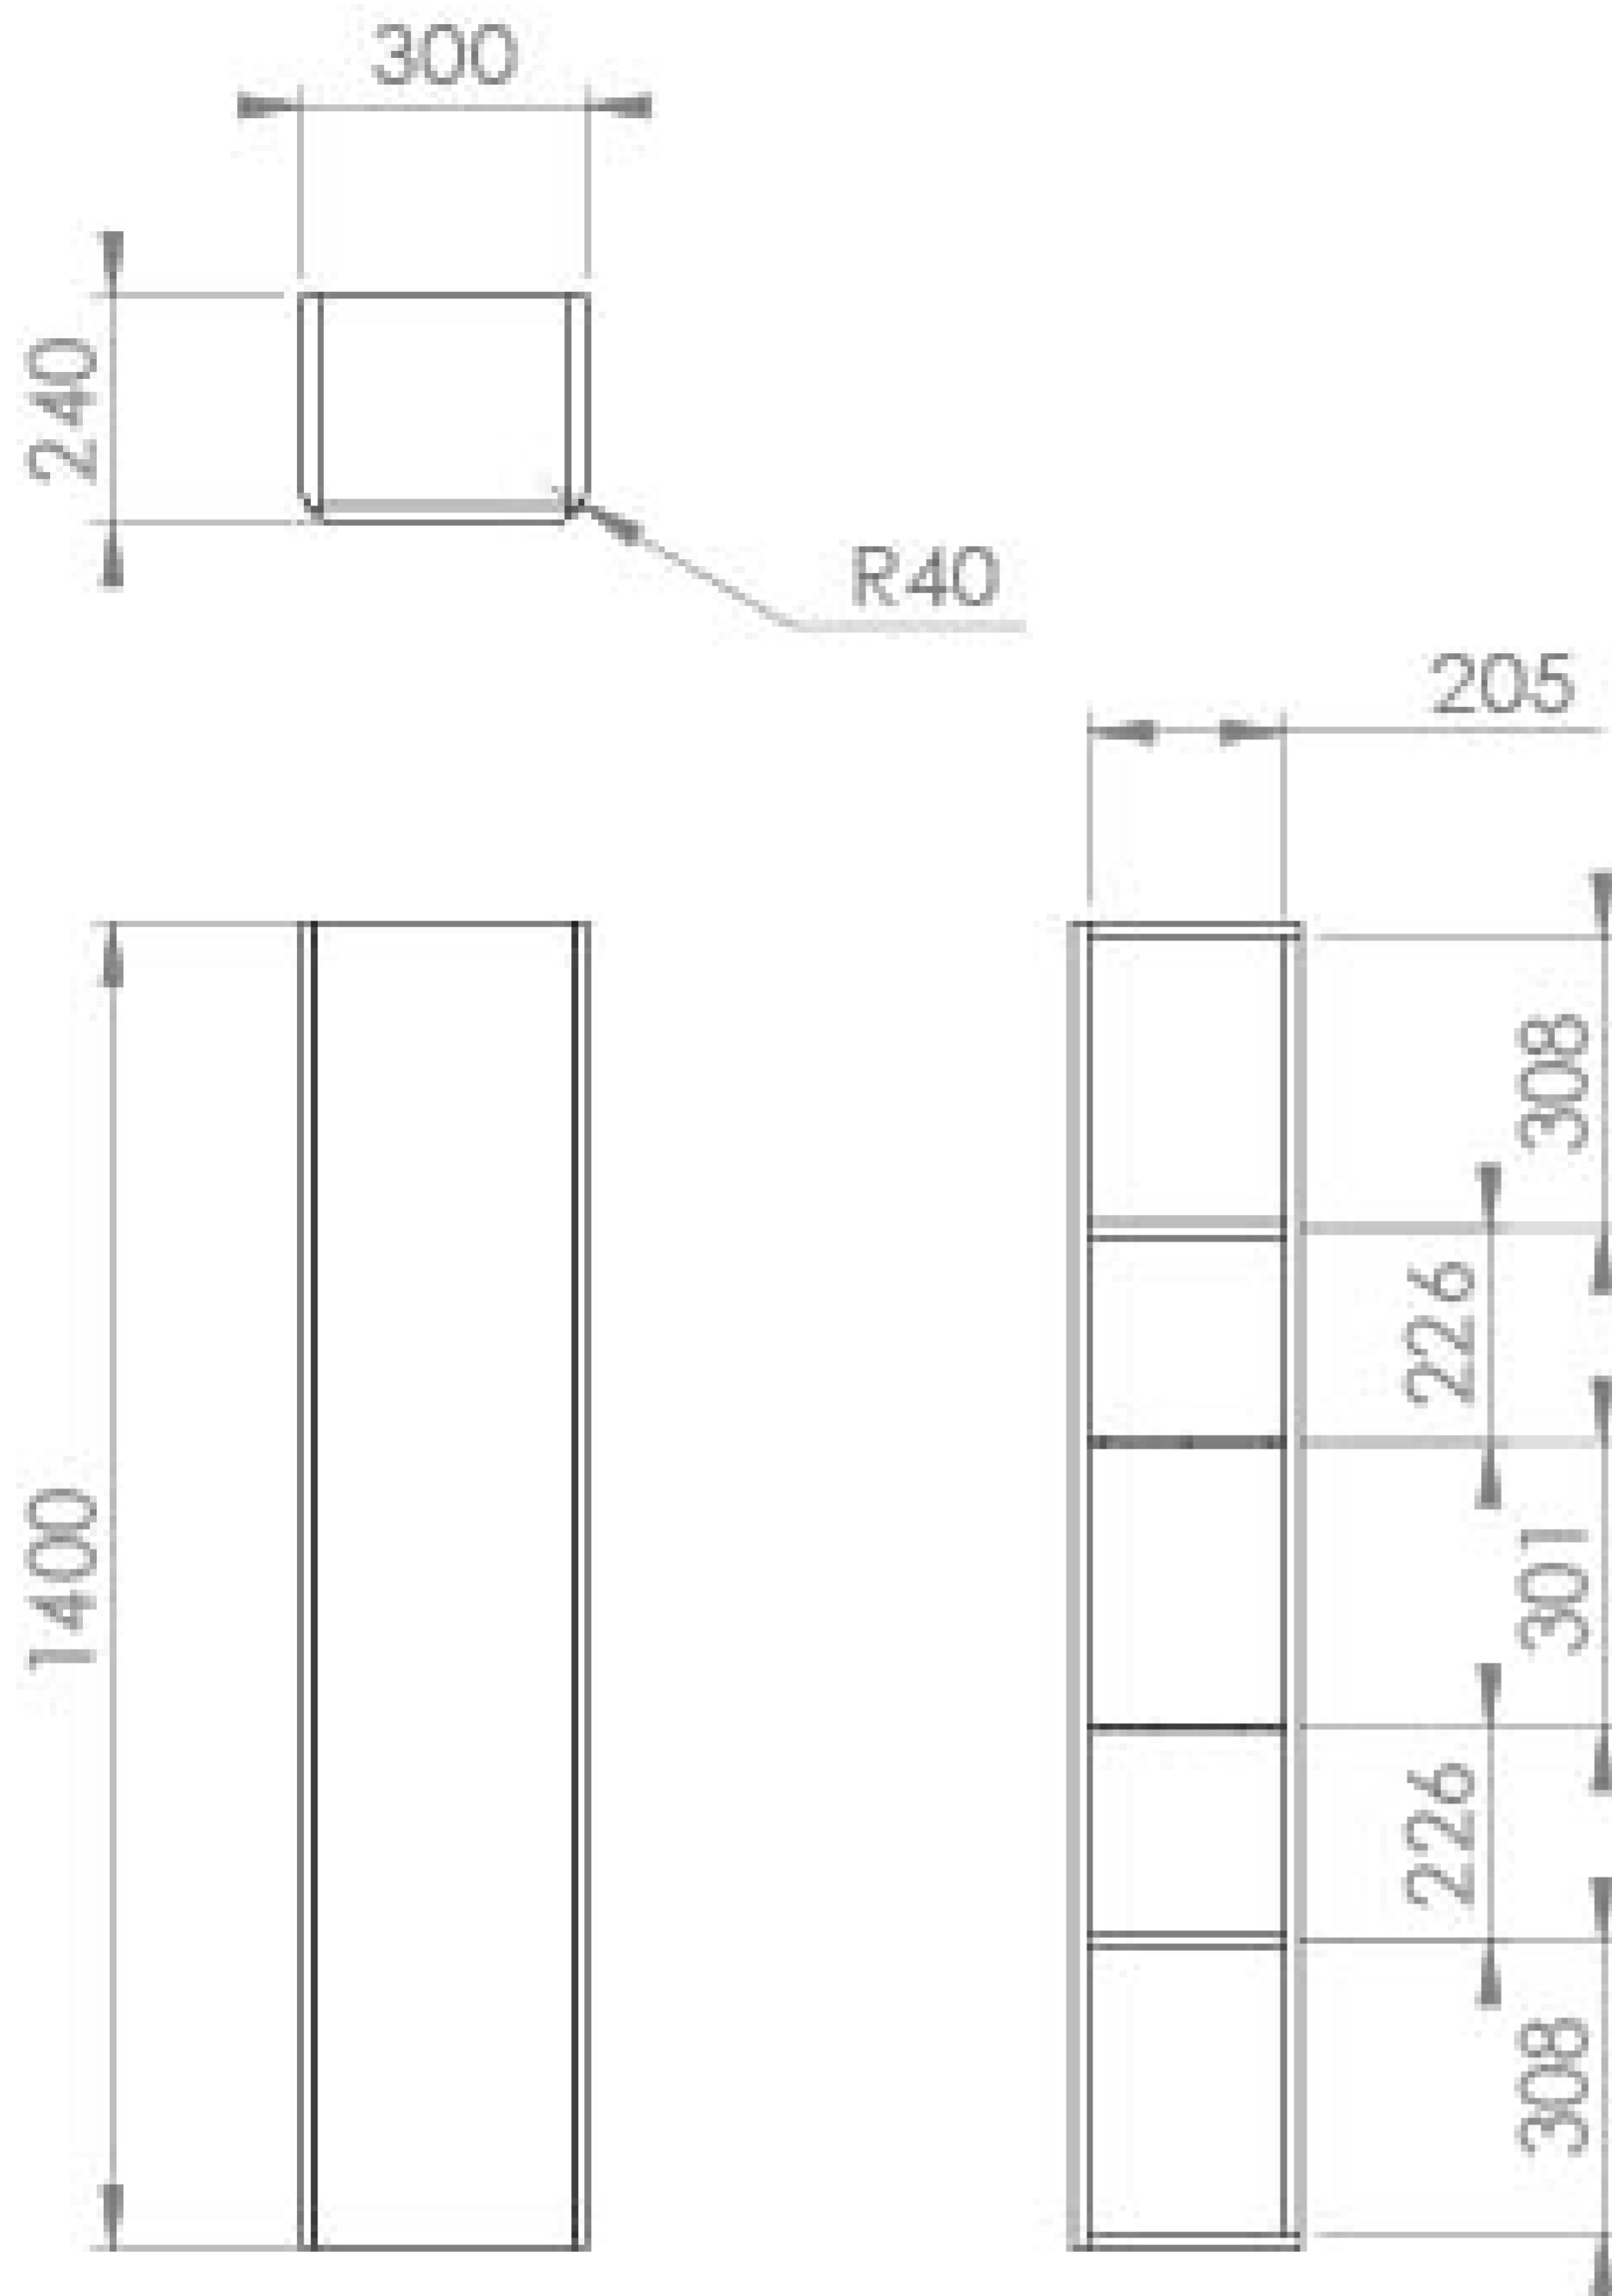

TECHNICAL DRAWING

Saneux reserves the right to alter the specifications and product range without prior notice. Dimensions are given as a guide only. Dimensions should not be used for surrounding furniture, fixtures and fittings until the product is on site.

<https://saneux.com/products/hyde-30x140cm-side-unit-matte-white>