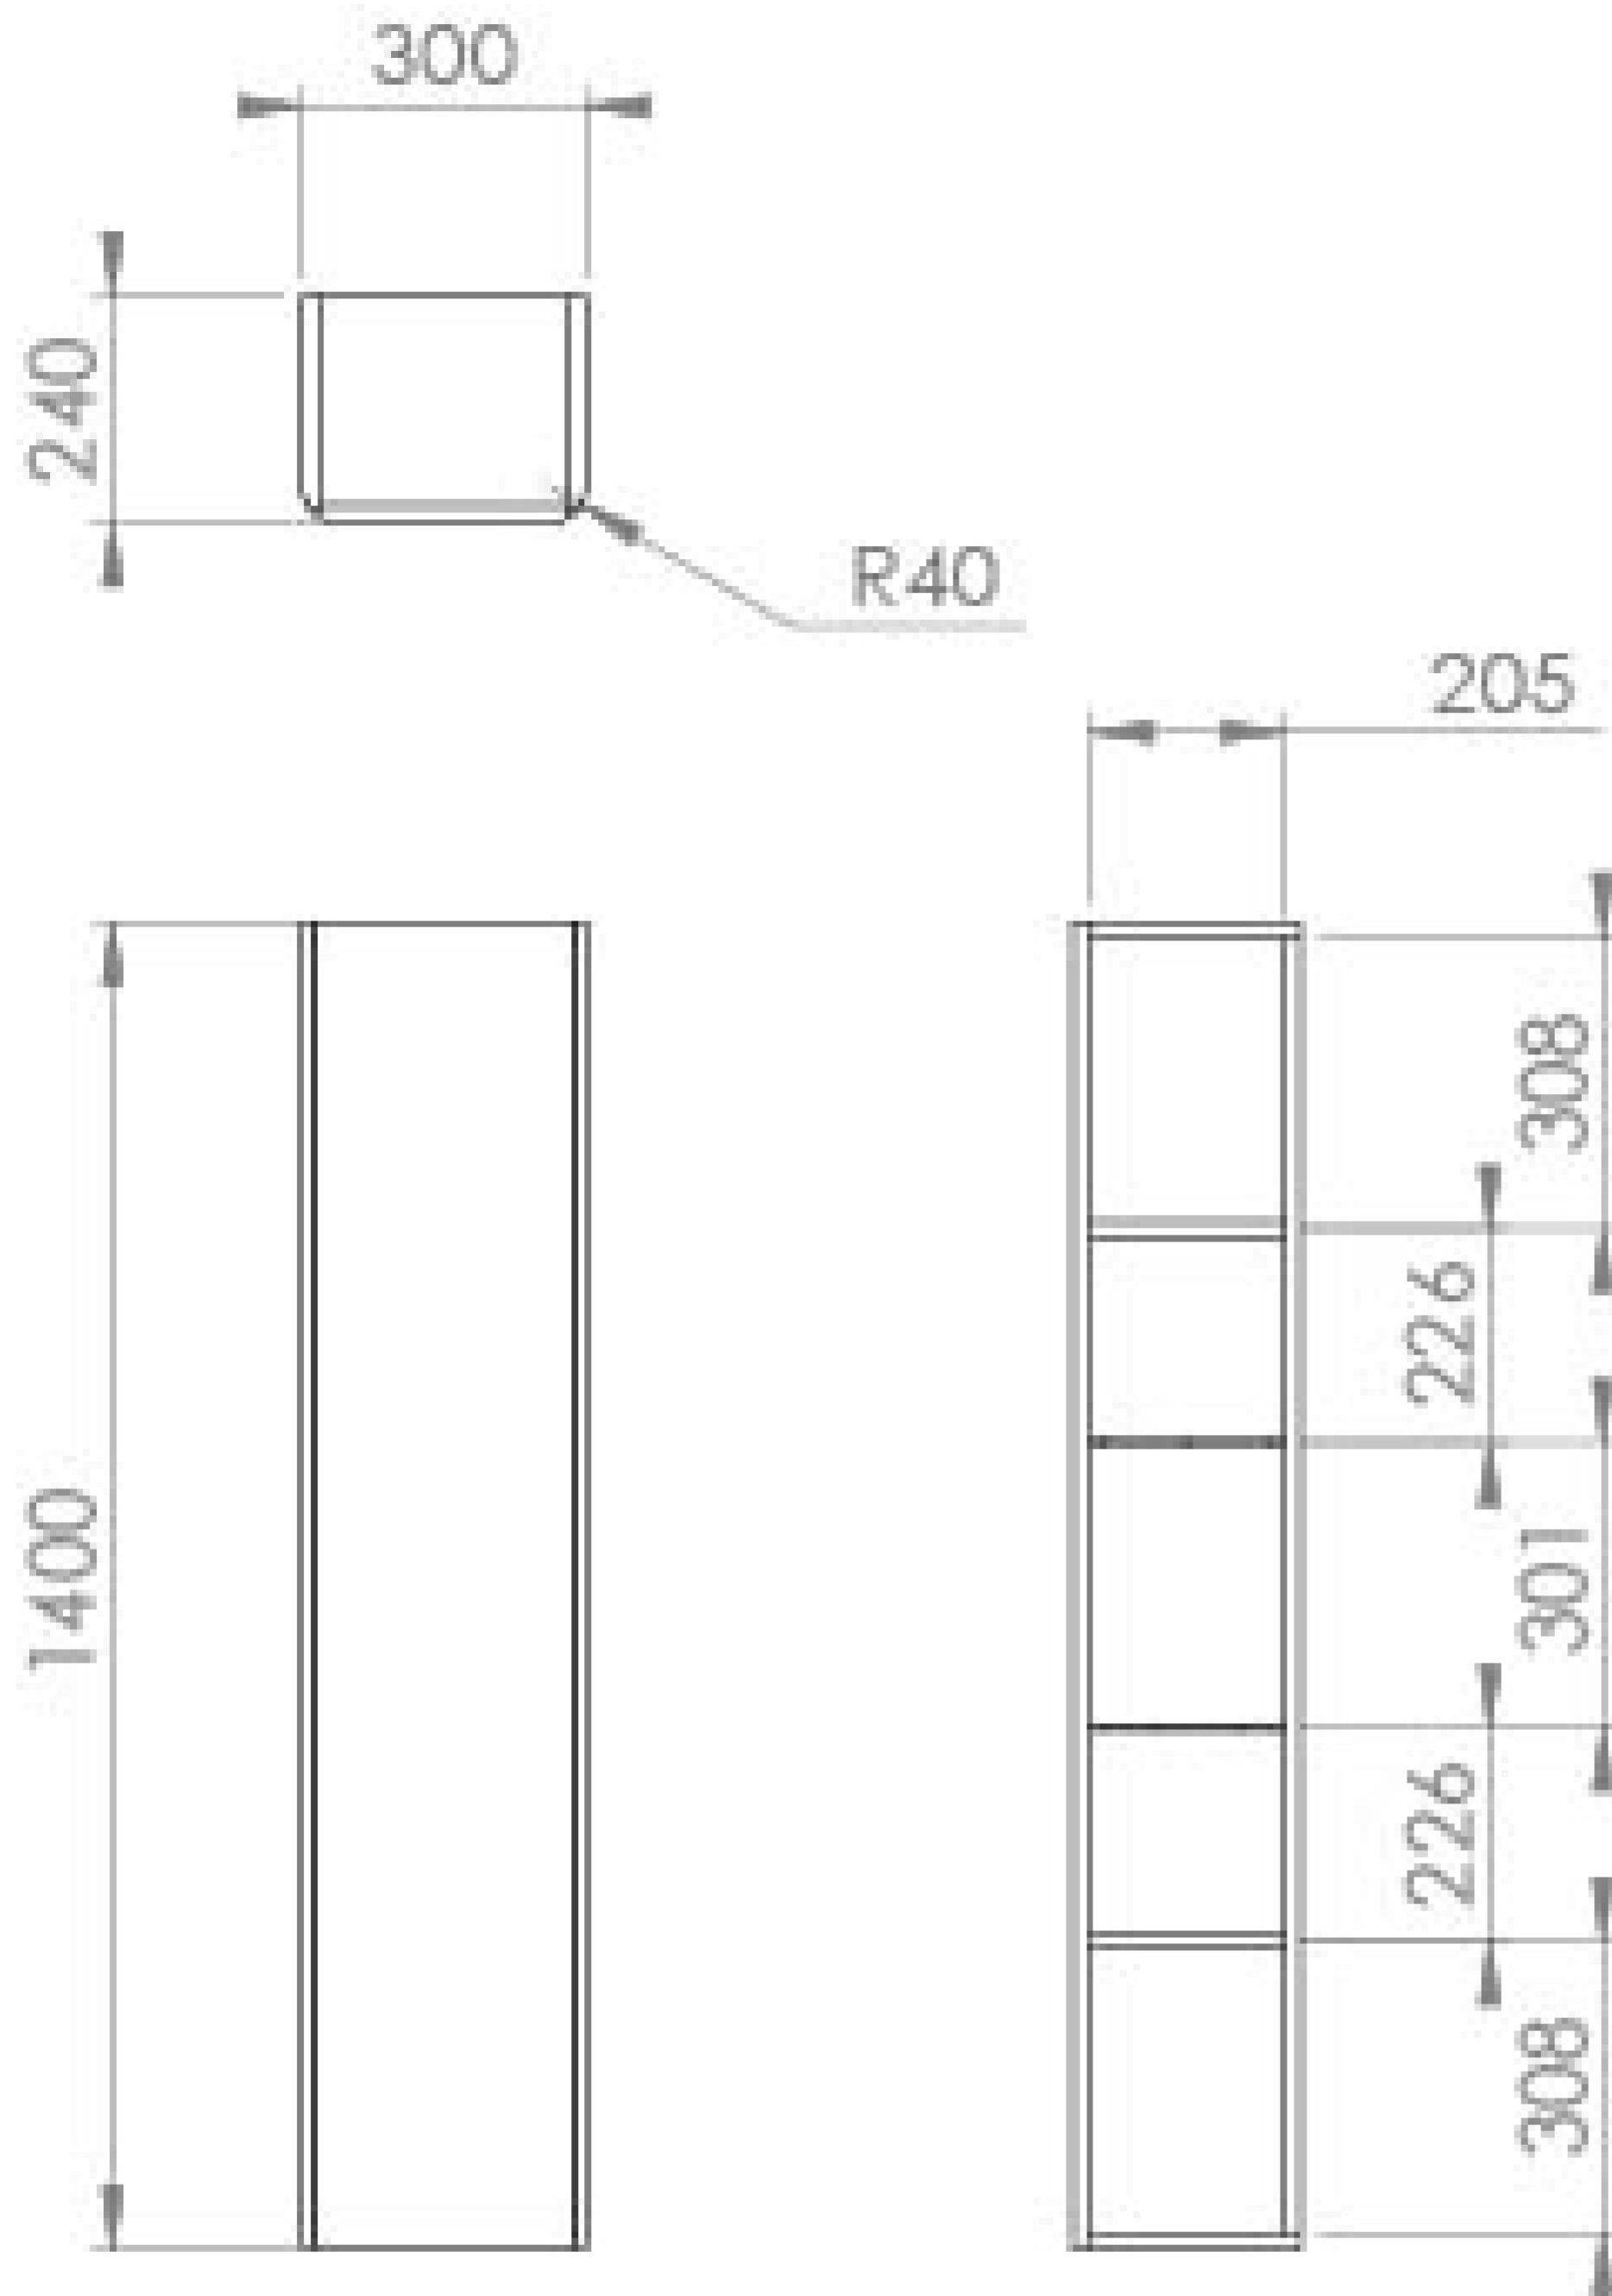

TECHNICAL DRAWING

Saneux reserves the right to alter the specifications and product range without prior notice. Dimensions are given as a guide only. Dimensions should not be used for surrounding furniture, fixtures and fittings until the product is on site.

<https://saneux.com/products/hyde-30x140cm-side-unit-matte-sage>