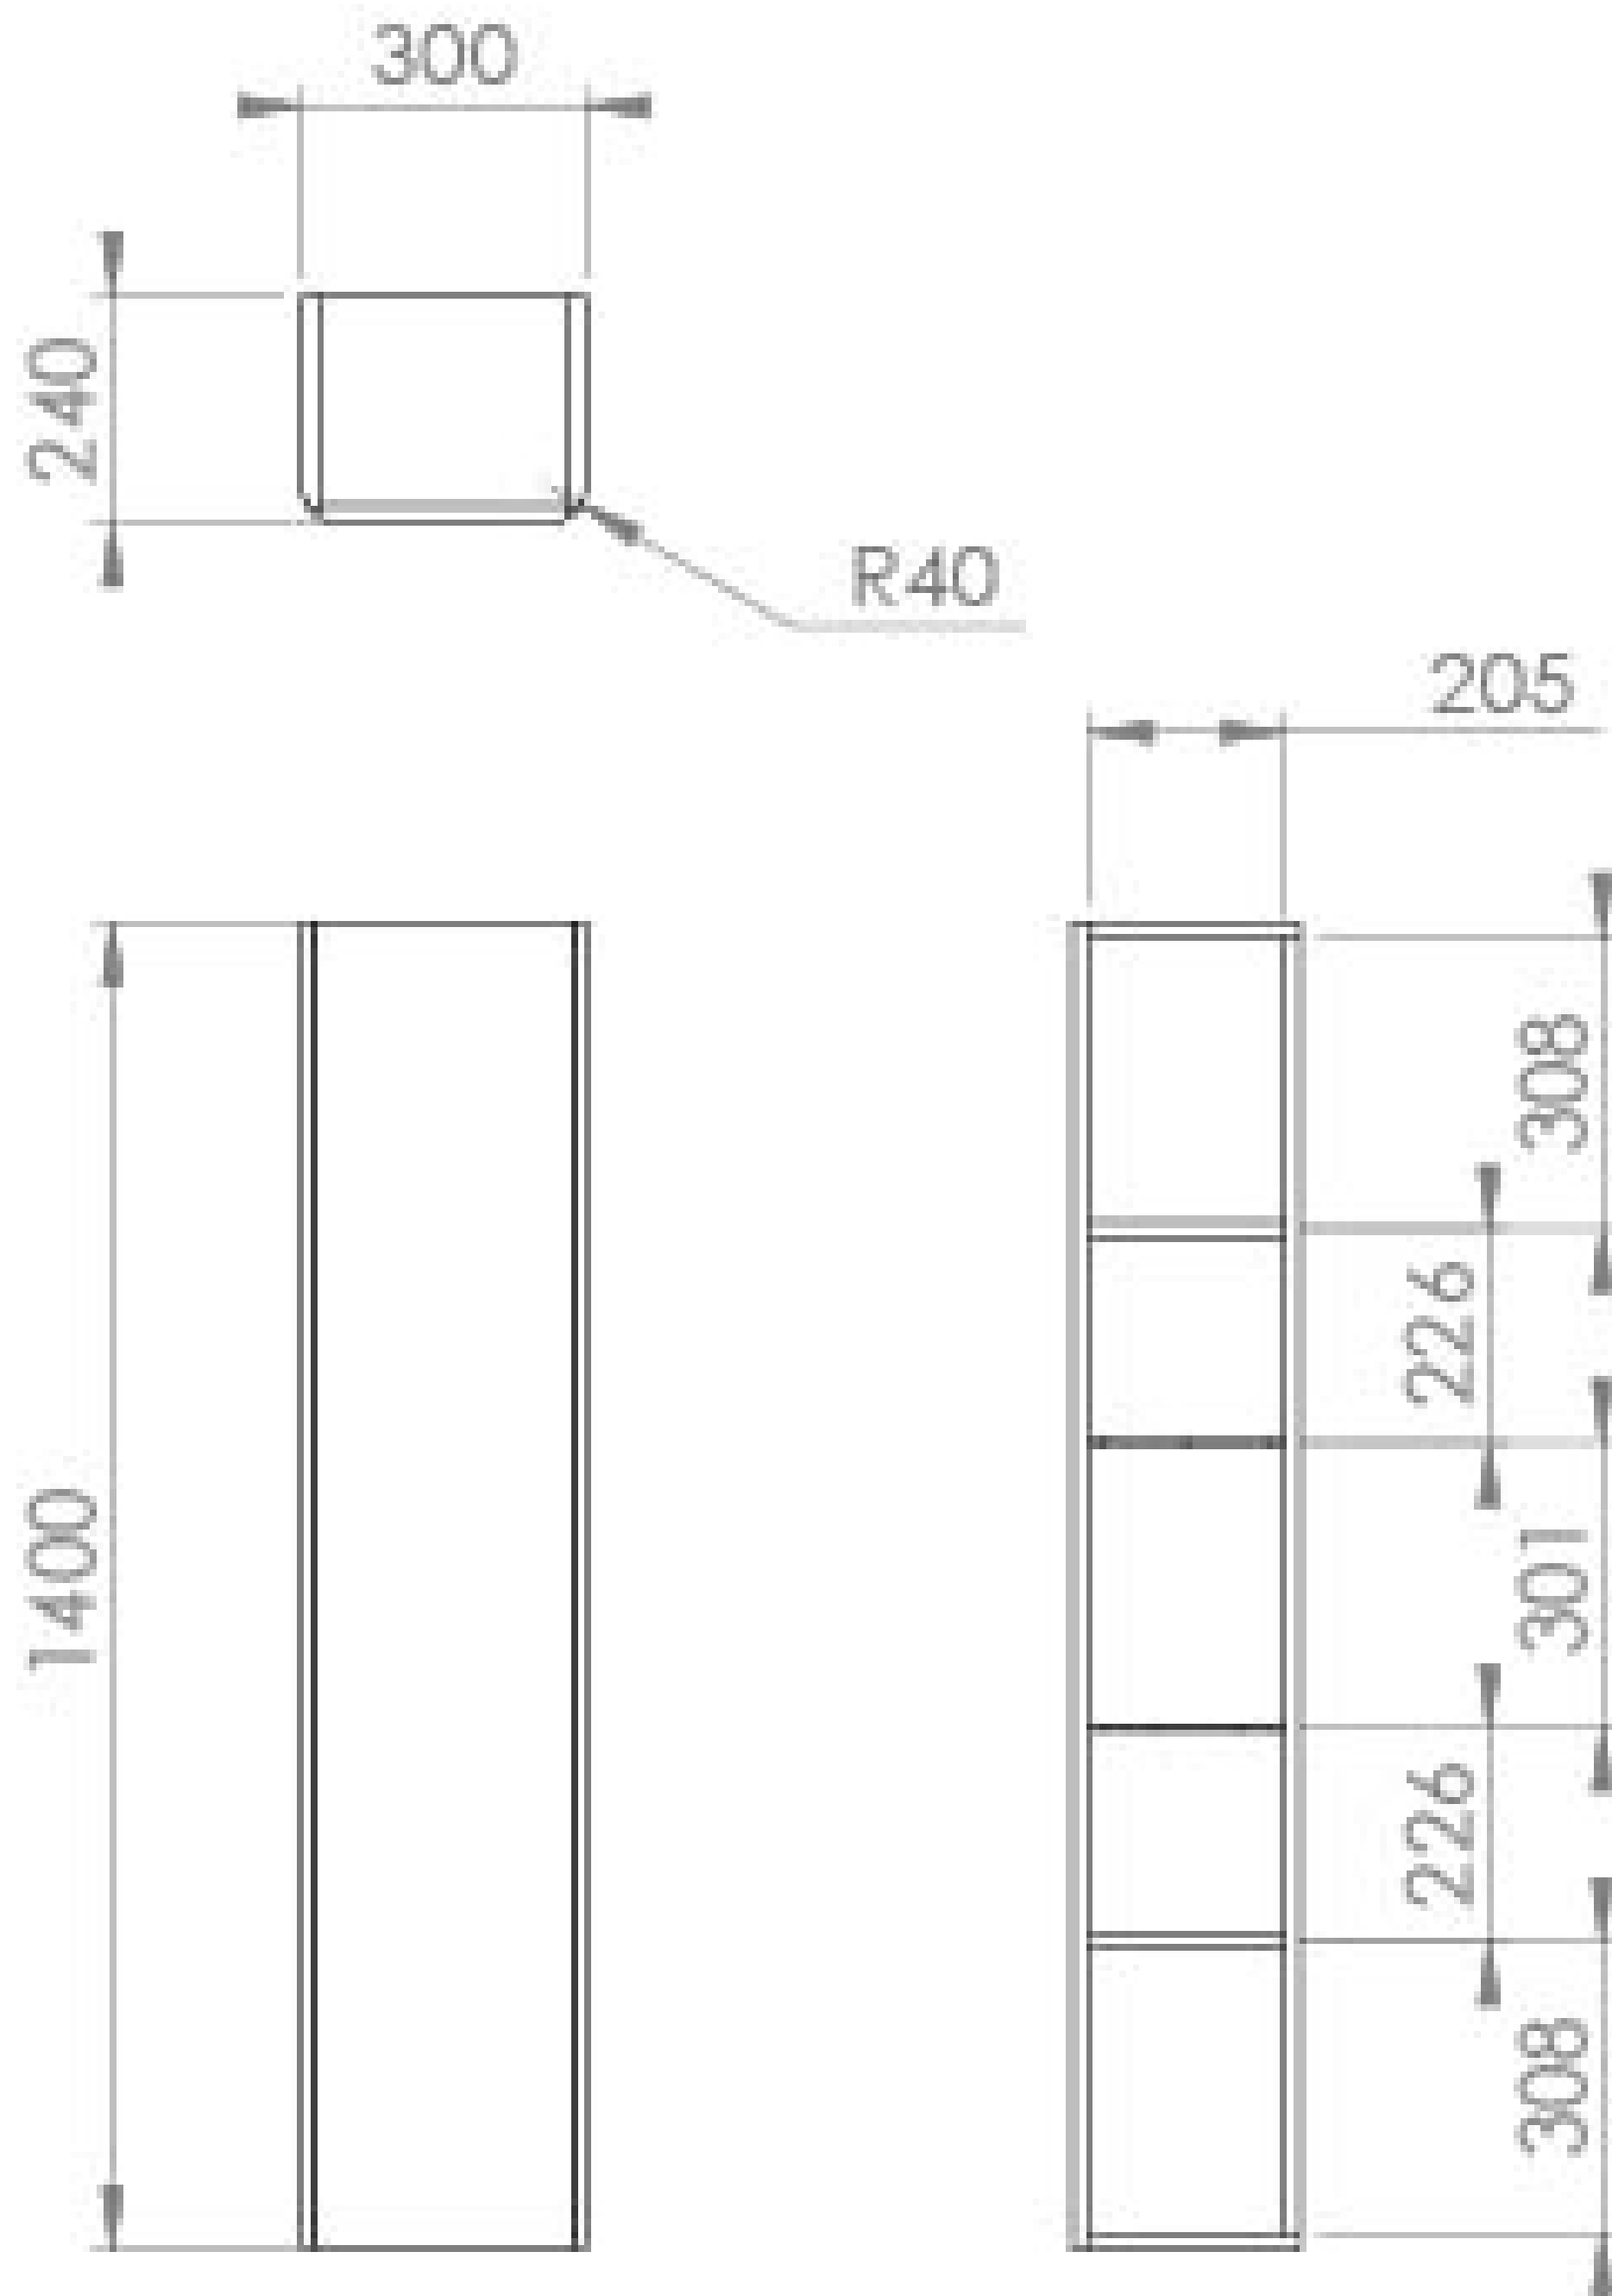

TECHNICAL DRAWING

Saneux reserves the right to alter the specifications and product range without prior notice. Dimensions are given as a guide only. Dimensions should not be used for surrounding furniture, fixtures and fittings until the product is on site.

<https://saneux.com/products/hyde-30x140cm-side-unit-matte-sage>