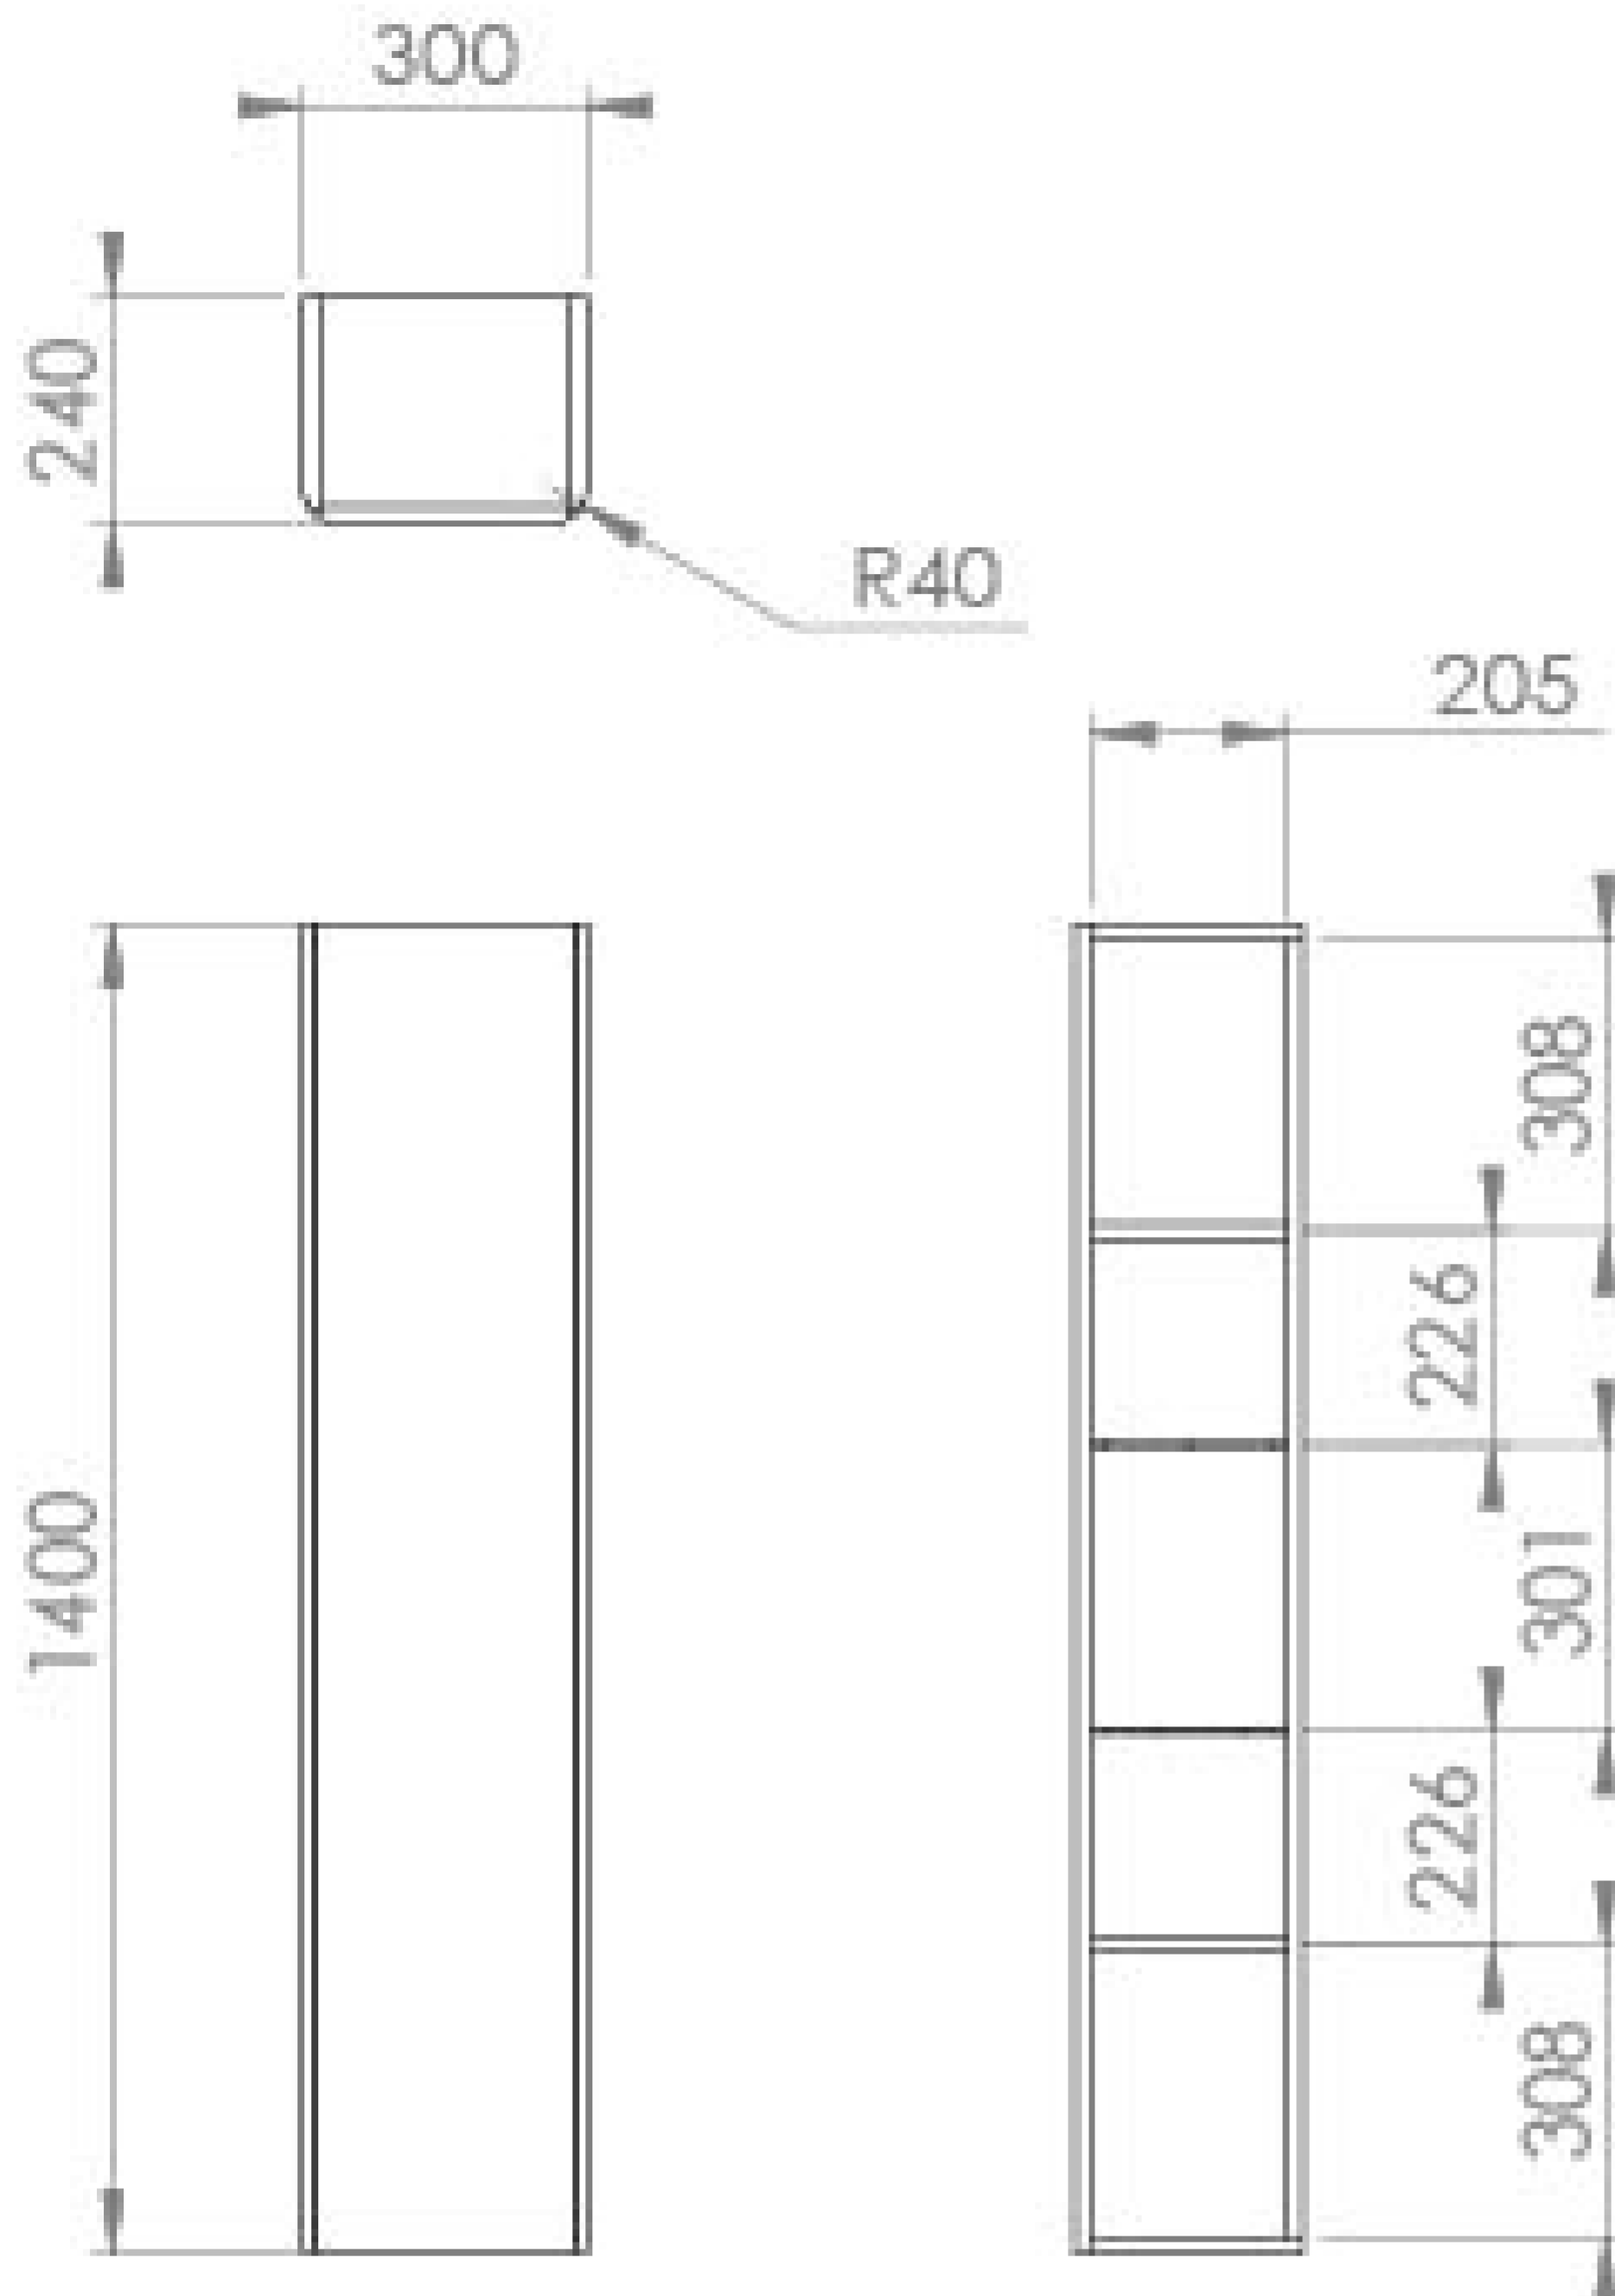

TECHNICAL DRAWING

Saneux reserves the right to alter the specifications and product range without prior notice. Dimensions are given as a guide only. Dimensions should not be used for surrounding furniture, fixtures and fittings until the product is on site.

<https://saneux.com/products/hyde-30x140cm-side-unit-matte-fiord>