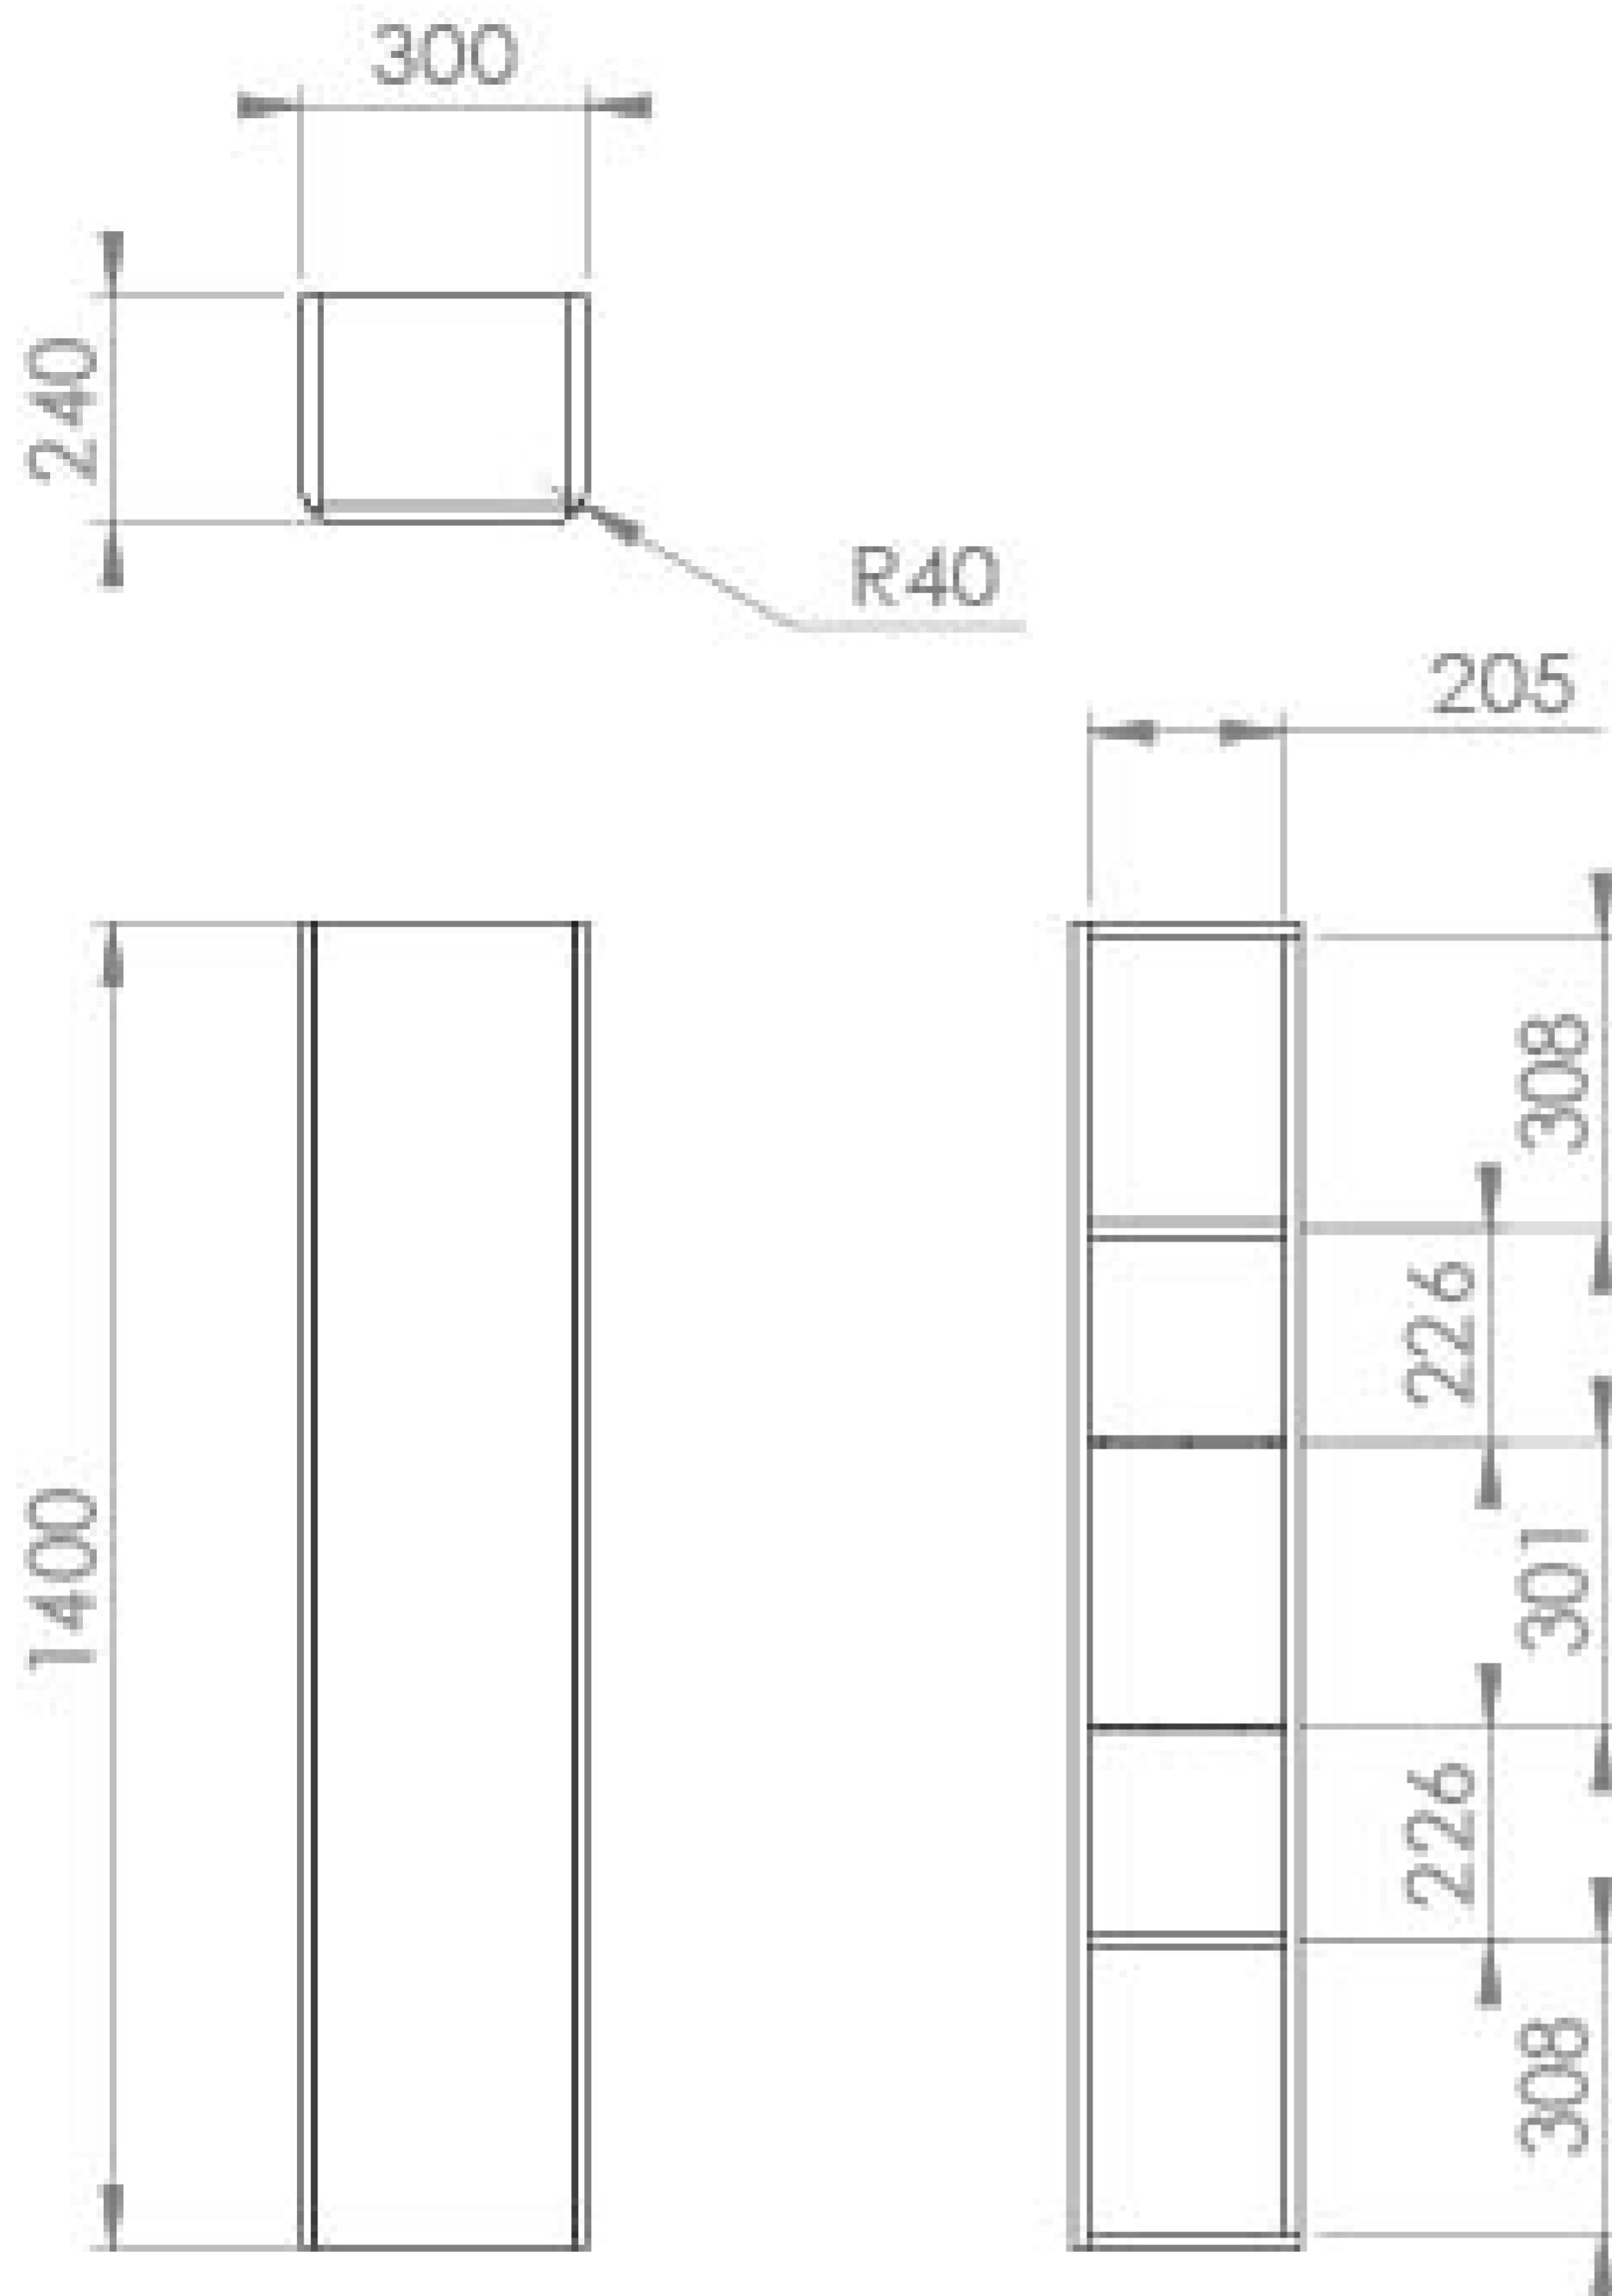

TECHNICAL DRAWING

Saneux reserves the right to alter the specifications and product range without prior notice. Dimensions are given as a guide only. Dimensions should not be used for surrounding furniture, fixtures and fittings until the product is on site.

<https://saneux.com/products/hyde-30x140cm-side-unit-matte-fiord>