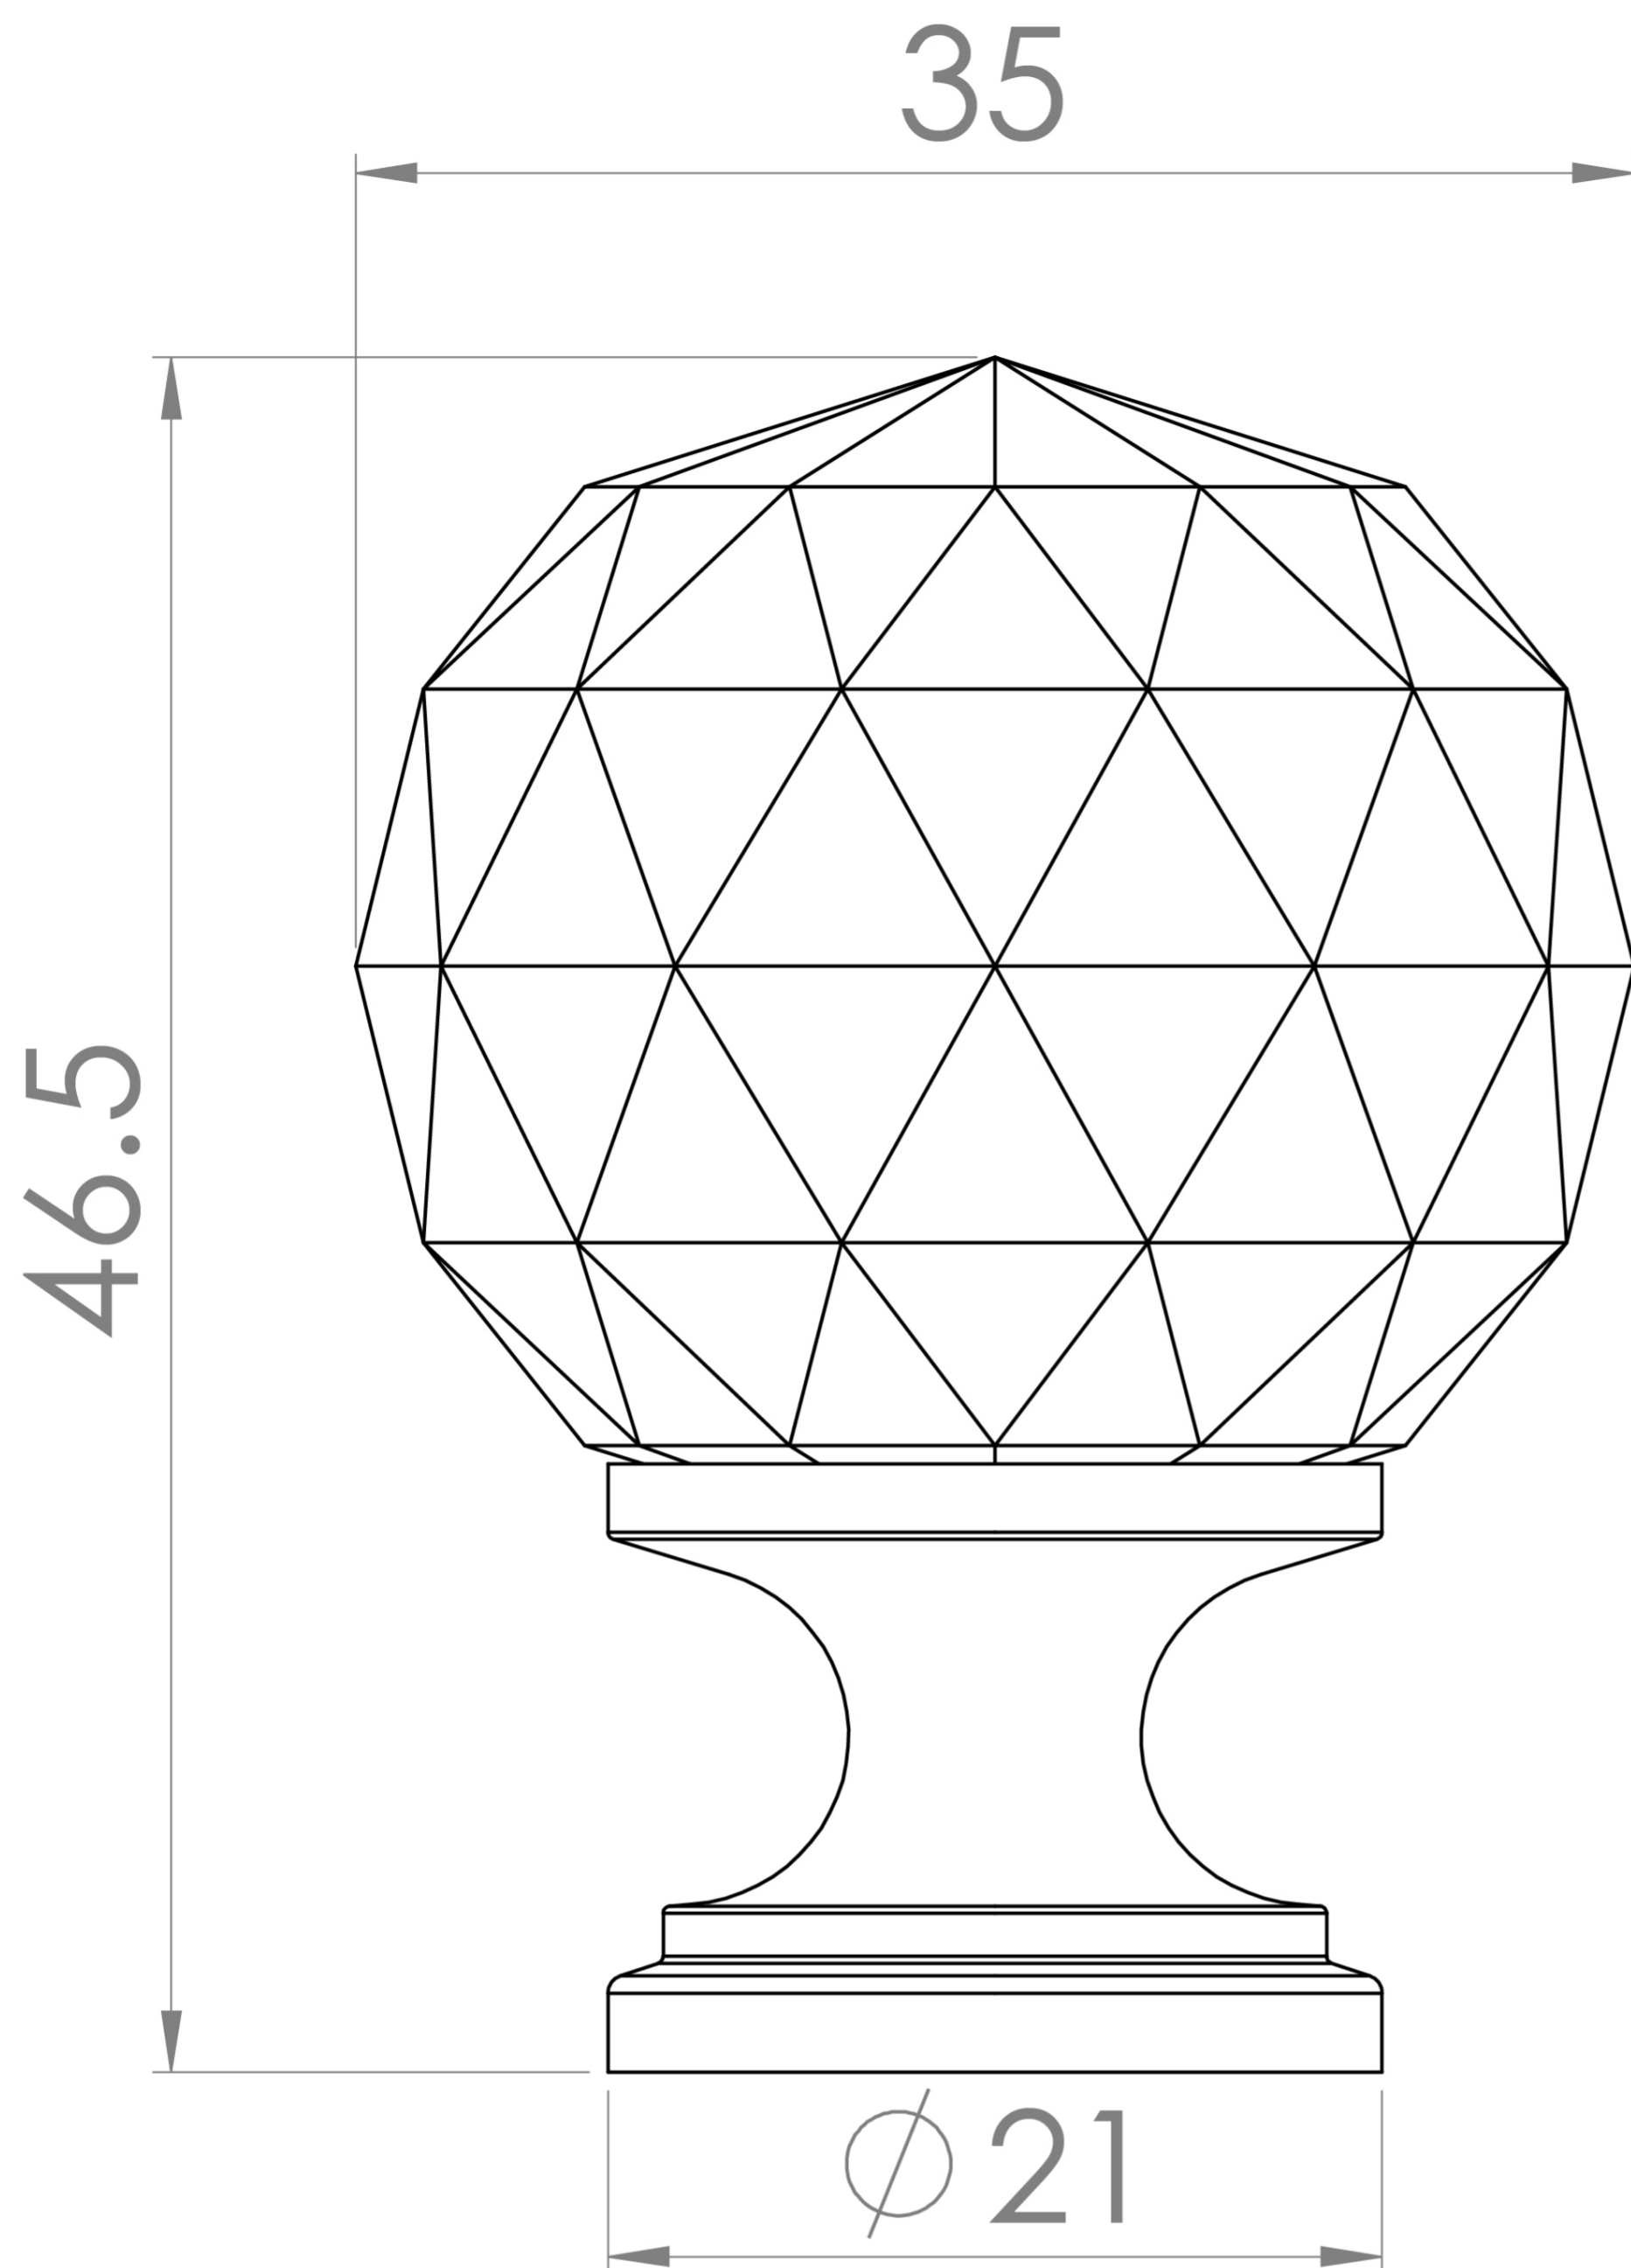

Saneux reserves the right to alter the specifications and product range without prior notice. Dimensions are given as a guide only. Dimensions should not be used for surrounding furniture, fixtures and fittings until the product is on site.