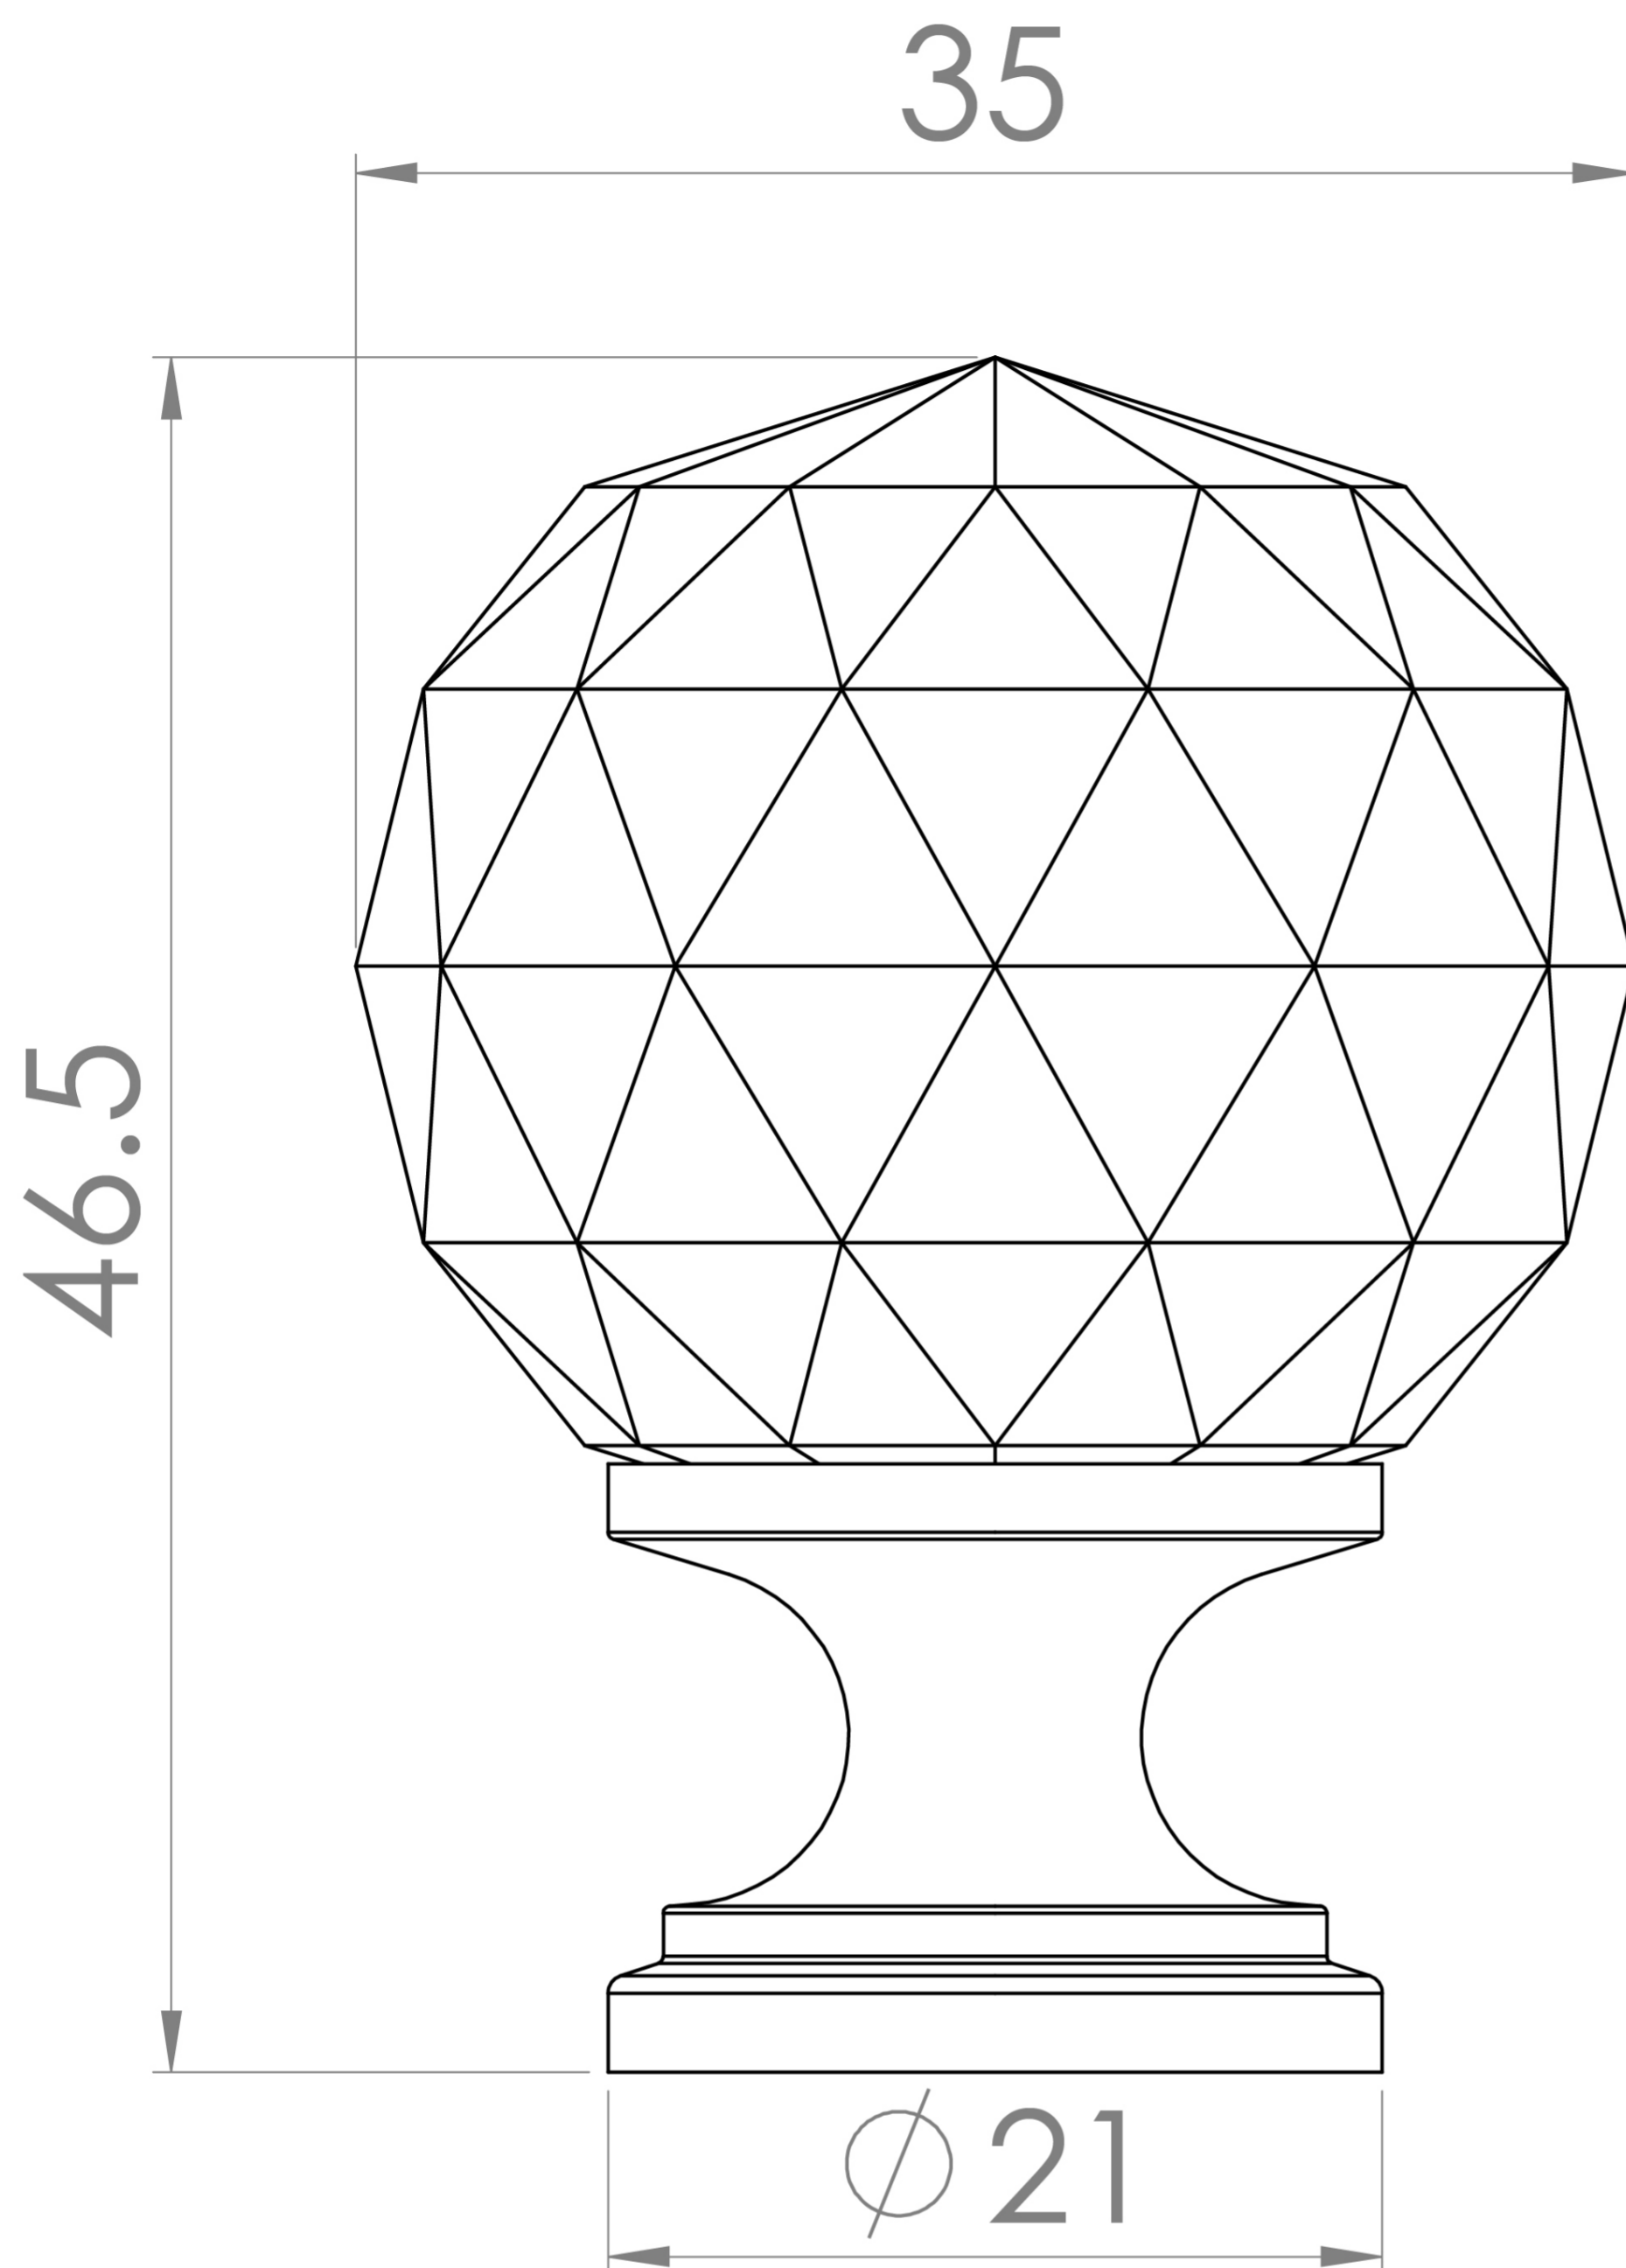

Saneux reserves the right to alter the specifications and product range without prior notice. Dimensions are given as a guide only. Dimensions should not be used for surrounding furniture, fixtures and fittings until the product is on site.