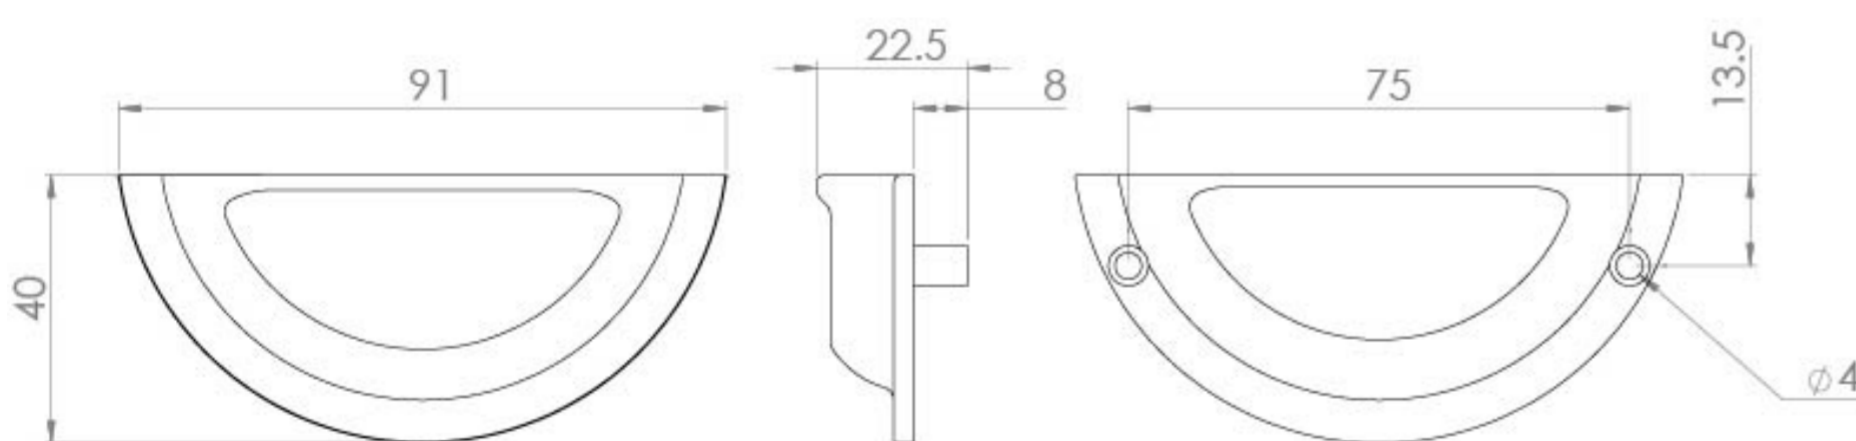

RUSE 91MM CUP HANDLE - BRUSHED NICKEL

Product Code: HDL19.BN

PRODUCT INFORMATION

Finish:	Brushed Nickel
Height:	40mm
Width:	91mm
Depth:	22.5mm
Material:	Cast Iron
Weight:	0.88kg
Fixing Centre Distance (mm)	75mm
Range Pairing:	Sofia
Guarantee:	2 years

DESCRIPTION

Many of our units allow you to choose a handle and we have various style options you can go for.

This traditional Ruse cup handle in brushed nickel is perfect if you're looking for something classic for your furniture unit where the design will stand the test of time.

This handle works best with door units.

TECHNICAL DRAWING

Saneux reserves the right to alter the specifications and product range without prior notice. Dimensions are given as a guide only. Dimensions should not be used for surrounding furniture, fixtures and fittings until the product is on site.

<https://saneux.com/products/ruse-91mm-cup-handle-brushed-nickel>