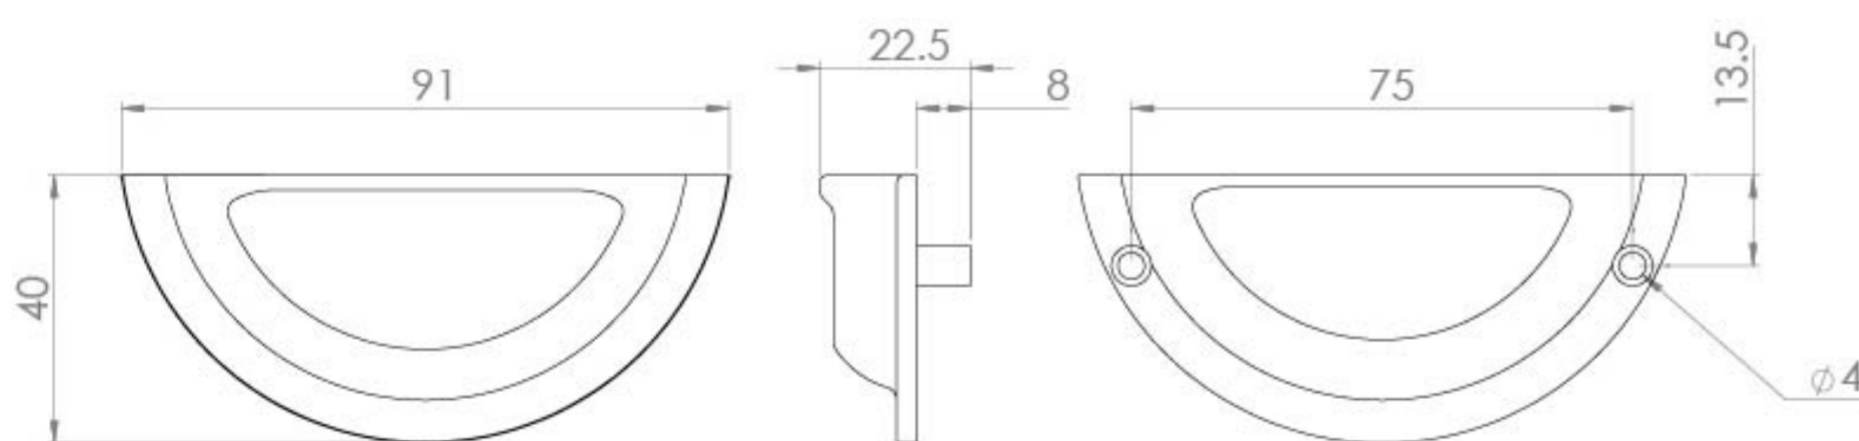

RUSE 91MM CUP HANDLE - BRUSHED NICKEL

Product Code: HDL19.BN

PRODUCT INFORMATION

Finish:	Brushed Nickel
Height:	40mm
Width:	91mm
Depth:	22.5mm
Material:	Cast Iron
Weight:	0.88kg
Fixing Centre Distance (mm)	75mm
Range Pairing:	Sofia
Guarantee:	2 years

DESCRIPTION

Many of our units allow you to choose a handle and we have various style options you can go for.

This traditional Ruse cup handle in brushed nickel is perfect if you're looking for something classic for your furniture unit where the design will stand the test of time.

This handle works best with door units.

TECHNICAL DRAWING

Saneux reserves the right to alter the specifications and product range without prior notice. Dimensions are given as a guide only. Dimensions should not be used for surrounding furniture, fixtures and fittings until the product is on site.

<https://saneux.com/products/ruse-91mm-cup-handle-brushed-nickel>