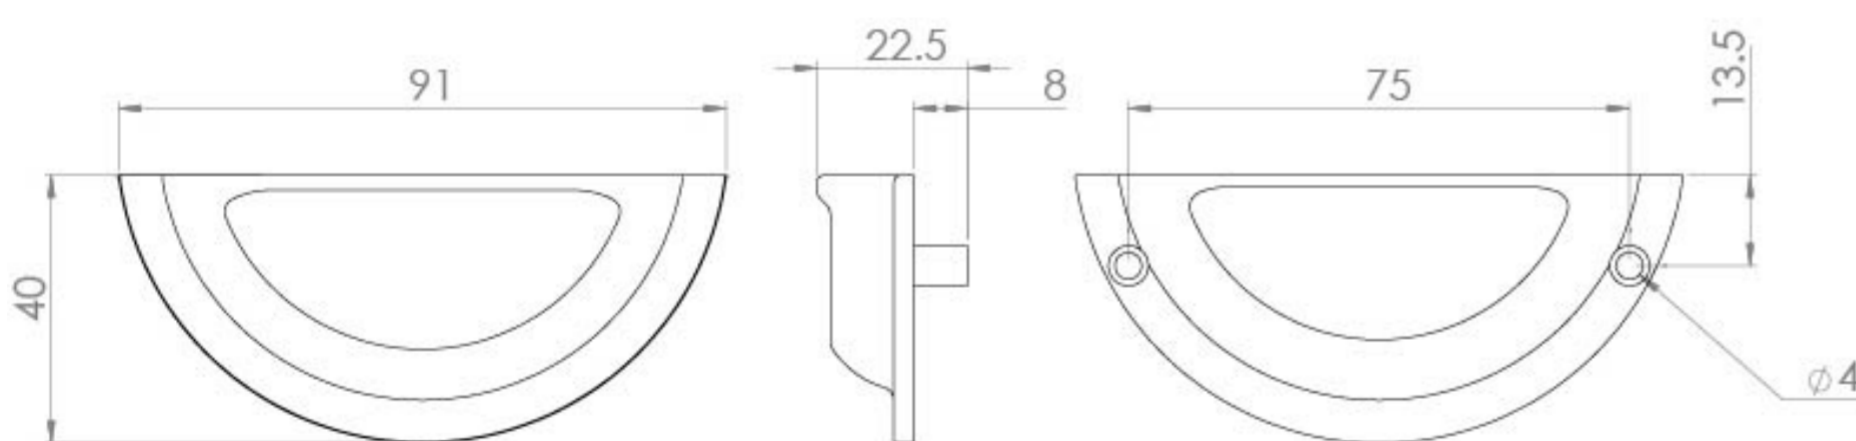

RUSE 91MM CUP HANDLE - BRUSHED NICKEL

Product Code: HDL19.BN

PRODUCT INFORMATION

Finish:	Brushed Nickel
Height:	40mm
Width:	91mm
Depth:	22.5mm
Material:	Cast Iron
Weight:	0.88kg
Fixing Centre Distance (mm)	75mm
Range Pairing:	Sofia
Guarantee:	2 years

DESCRIPTION

Many of our units allow you to choose a handle and we have various style options you can go for.

This traditional Ruse cup handle in brushed nickel is perfect if you're looking for something classic for your furniture unit where the design will stand the test of time.

This handle works best with door units.

TECHNICAL DRAWING

Saneux reserves the right to alter the specifications and product range without prior notice. Dimensions are given as a guide only. Dimensions should not be used for surrounding furniture, fixtures and fittings until the product is on site.