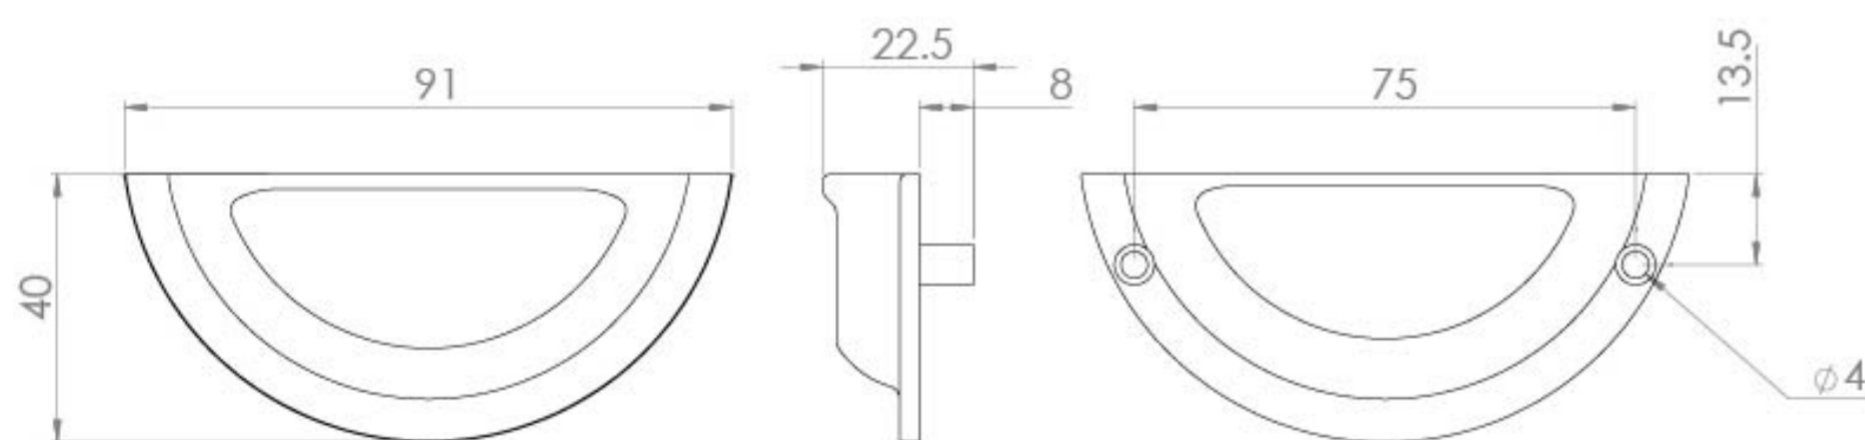

RUSE 91MM CUP HANDLE - CHROME

Product Code: HDL19

PRODUCT INFORMATION

Finish:	Chrome
Height:	40mm
Width:	91mm
Depth:	22.5mm
Material	Cast Iron
Weight	0.88kg
Fixing Centre Distance (mm)	75mm
Range Pairing	Sofia
Guarantee	2 years

DESCRIPTION

Many of our units allow you to choose a handle and we have various style options you can go for.

This traditional Ruse cup handle in chrome is perfect if you're looking for something classic for your furniture unit where the design will stand the test of time.

This handle works best with door units.

TECHNICAL DRAWING

Saneux reserves the right to alter the specifications and product range without prior notice. Dimensions are given as a guide only. Dimensions should not be used for surrounding furniture, fixtures and fittings until the product is on site.

<https://saneux.com/products/ruse-91mm-cup-handle-chrome>