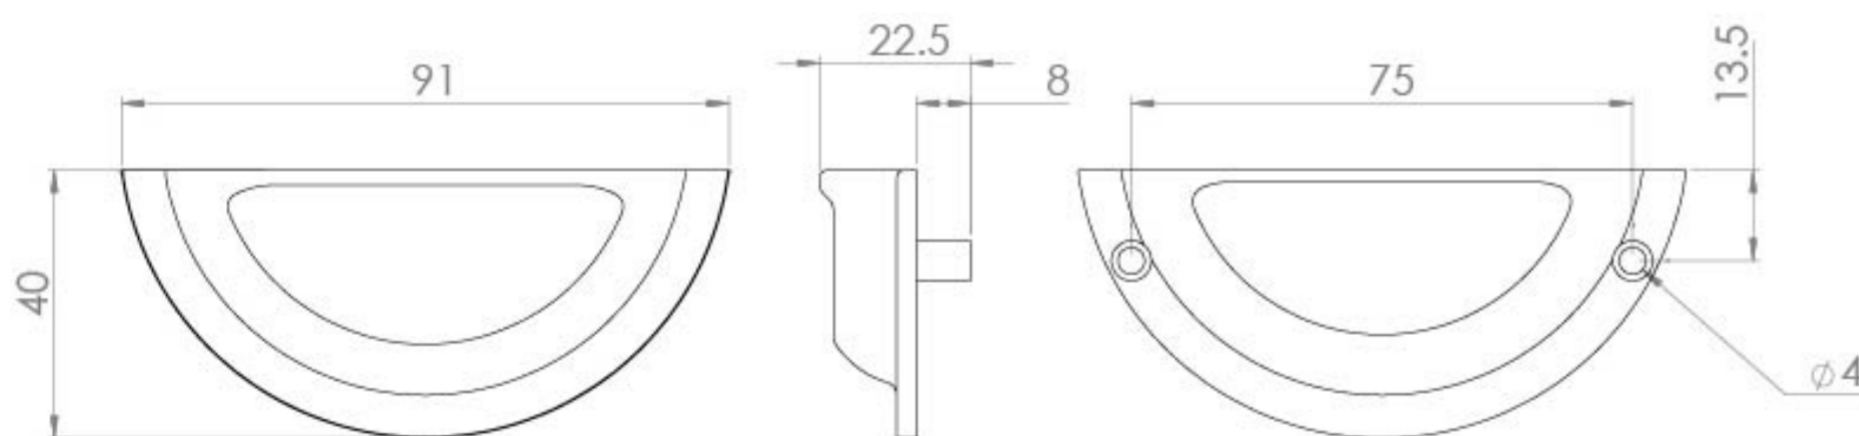

RUSE 91MM CUP HANDLE - CHROME

Product Code: HDL19

PRODUCT INFORMATION

Finish:	Chrome
Height:	40mm
Width:	91mm
Depth:	22.5mm
Material:	Cast Iron
Weight:	0.88kg
Fixing Centre Distance (mm)	75mm
Range Pairing:	Sofia
Guarantee:	2 years

DESCRIPTION

Many of our units allow you to choose a handle and we have various style options you can go for.

This traditional Ruse cup handle in chrome is perfect if you're looking for something classic for your furniture unit where the design will stand the test of time.

This handle works best with door units.

TECHNICAL DRAWING

Saneux reserves the right to alter the specifications and product range without prior notice. Dimensions are given as a guide only. Dimensions should not be used for surrounding furniture, fixtures and fittings until the product is on site.

<https://saneux.com/products/ruse-91mm-cup-handle-chrome>