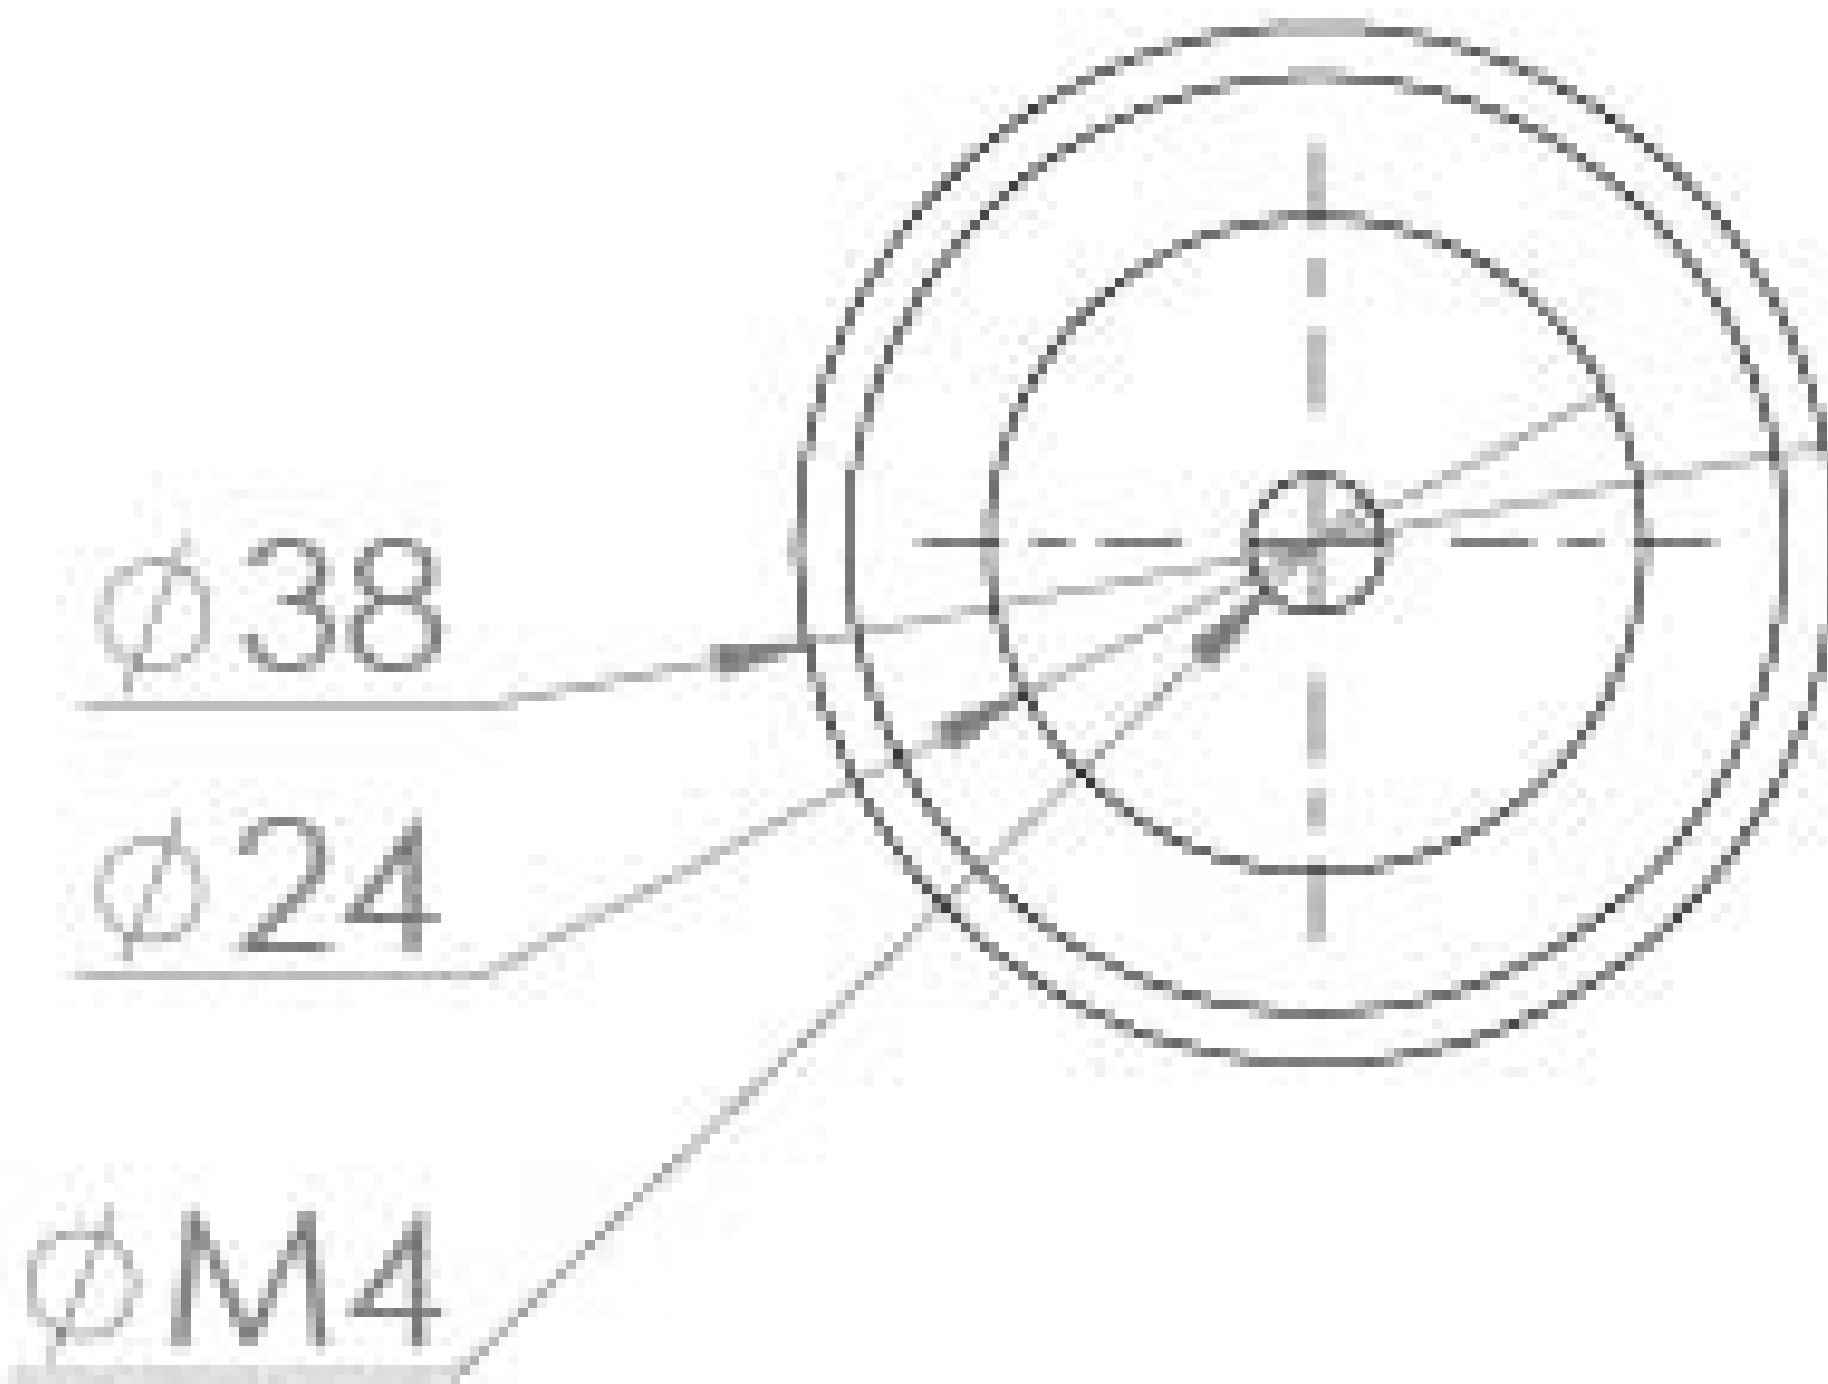

Saneux reserves the right to alter the specifications and product range without prior notice. Dimensions are given as a guide only. Dimensions should not be used for surrounding furniture, fixtures and fittings until the product is on site.