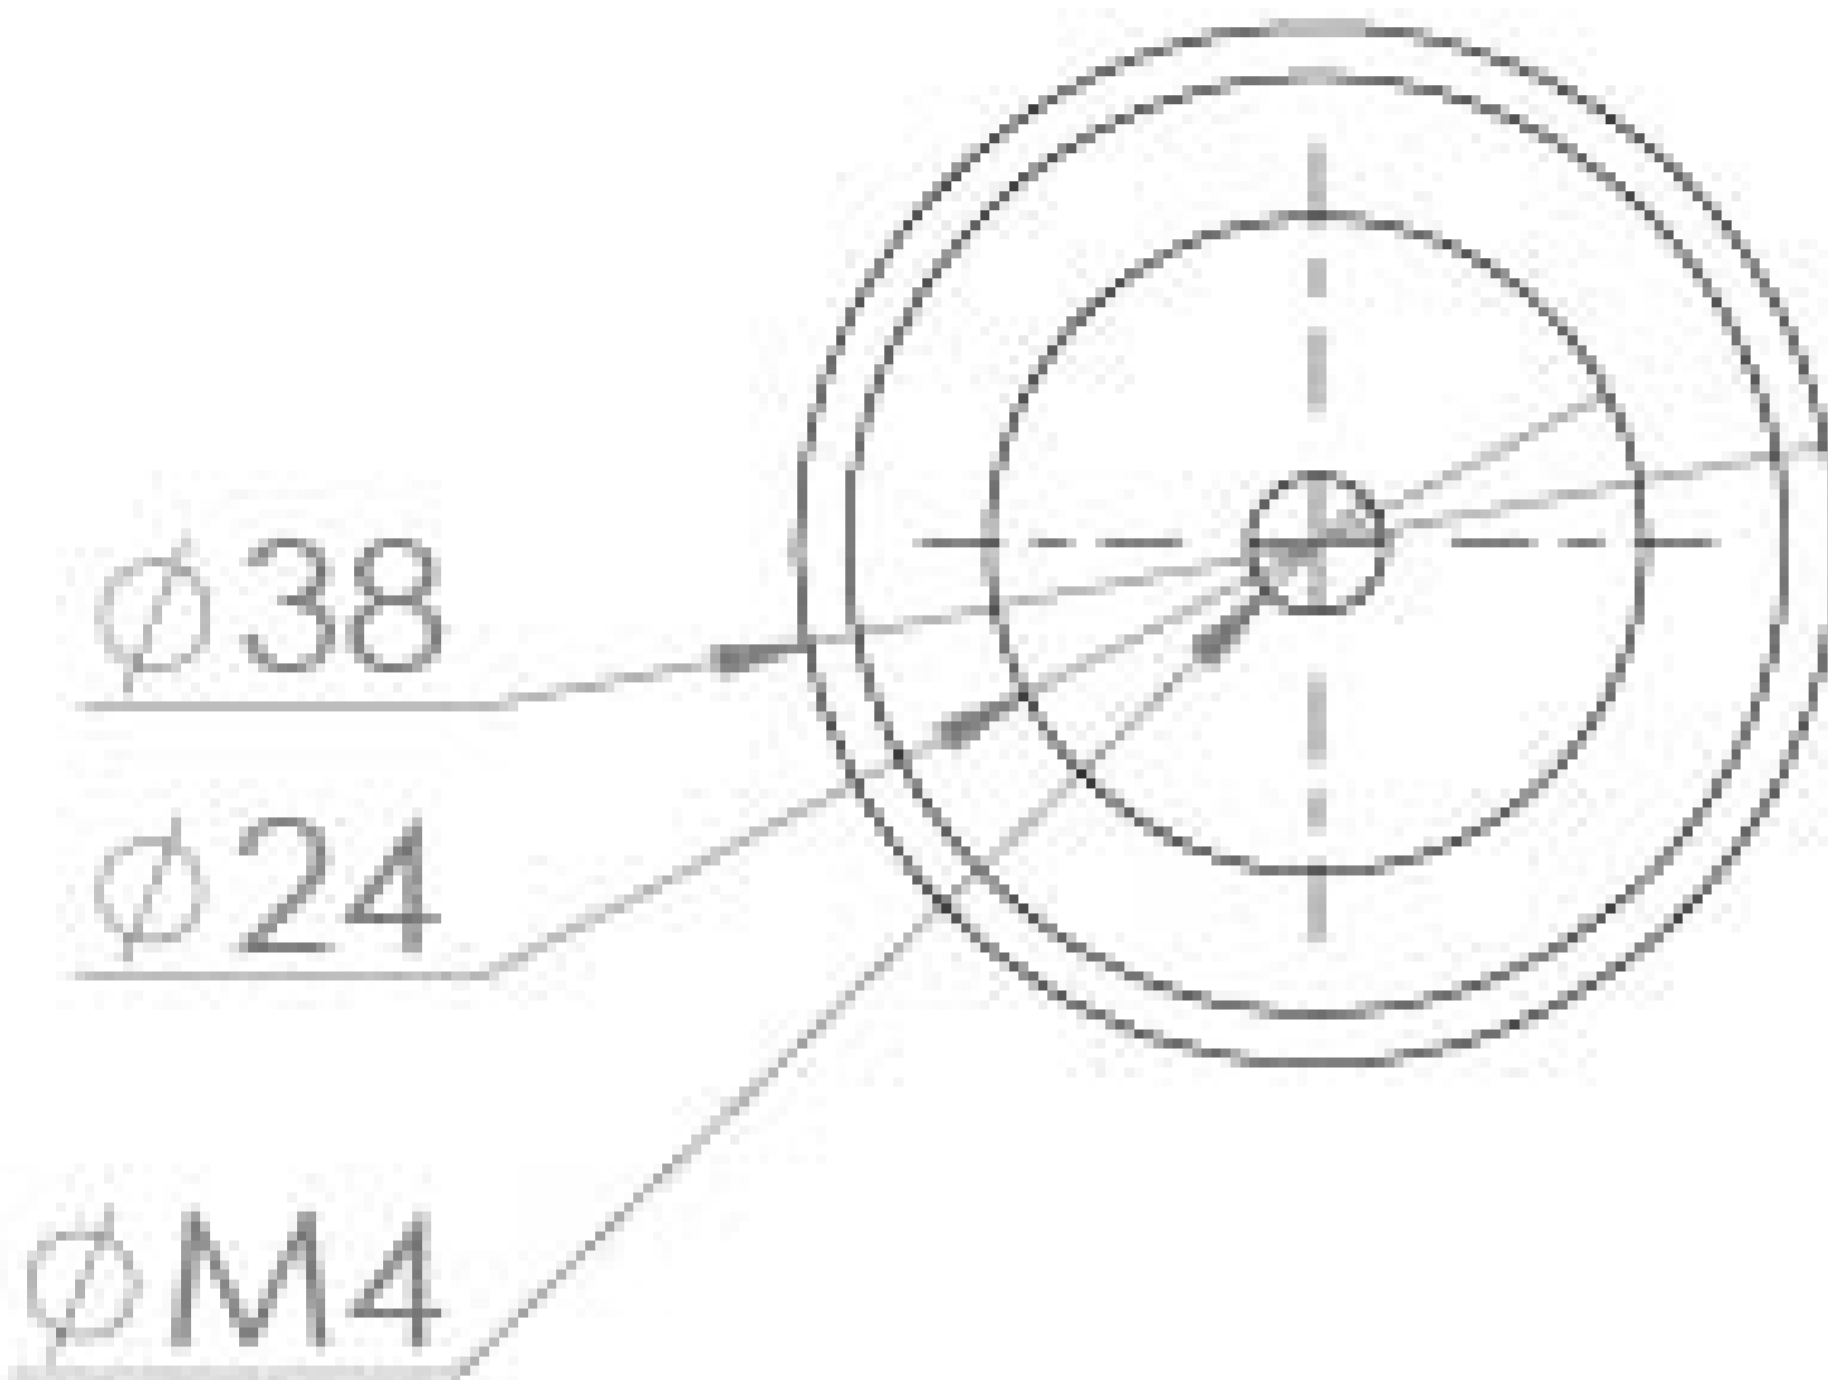

Saneux reserves the right to alter the specifications and product range without prior notice. Dimensions are given as a guide only. Dimensions should not be used for surrounding furniture, fixtures and fittings until the product is on site.