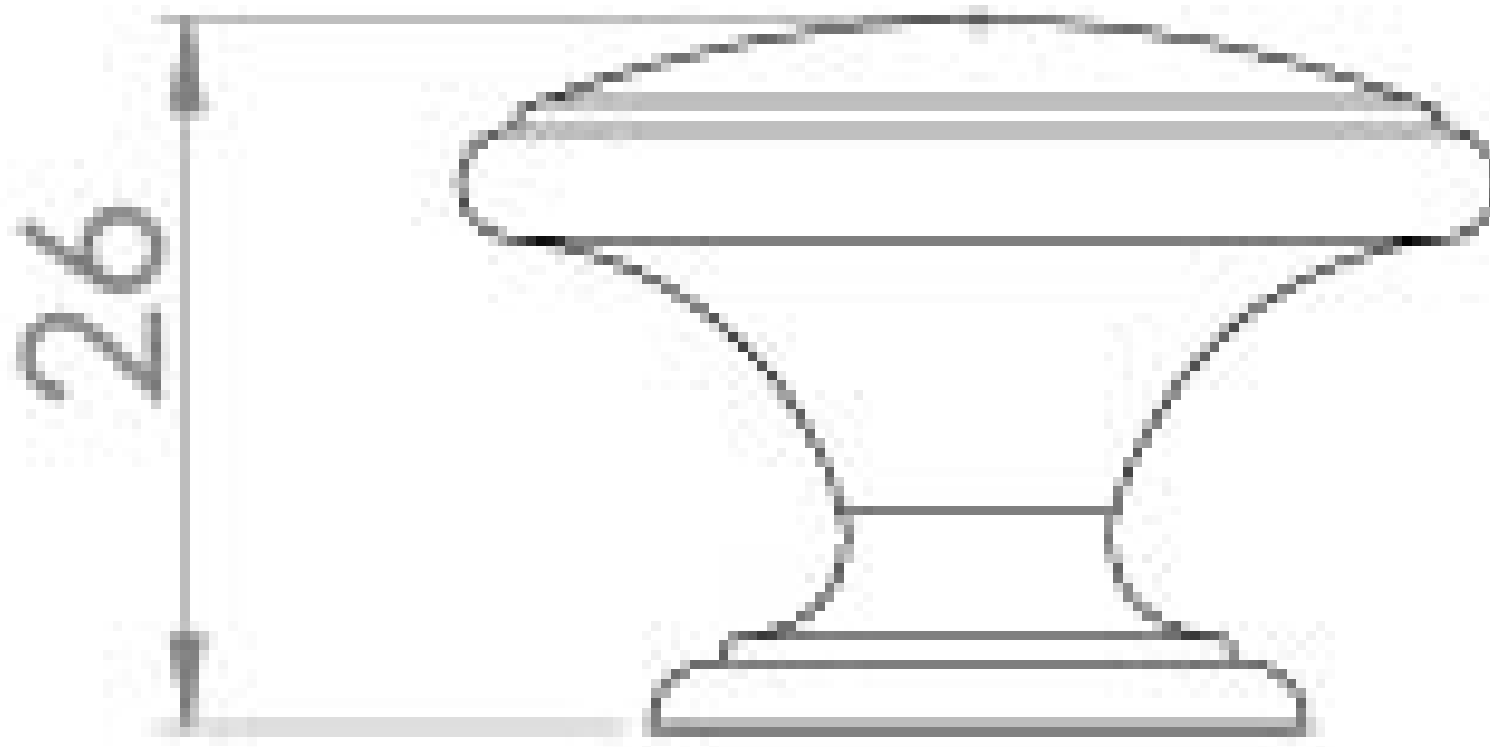

Saneux reserves the right to alter the specifications and product range without prior notice. Dimensions are given as a guide only. Dimensions should not be used for surrounding furniture, fixtures and fittings until the product is on site.