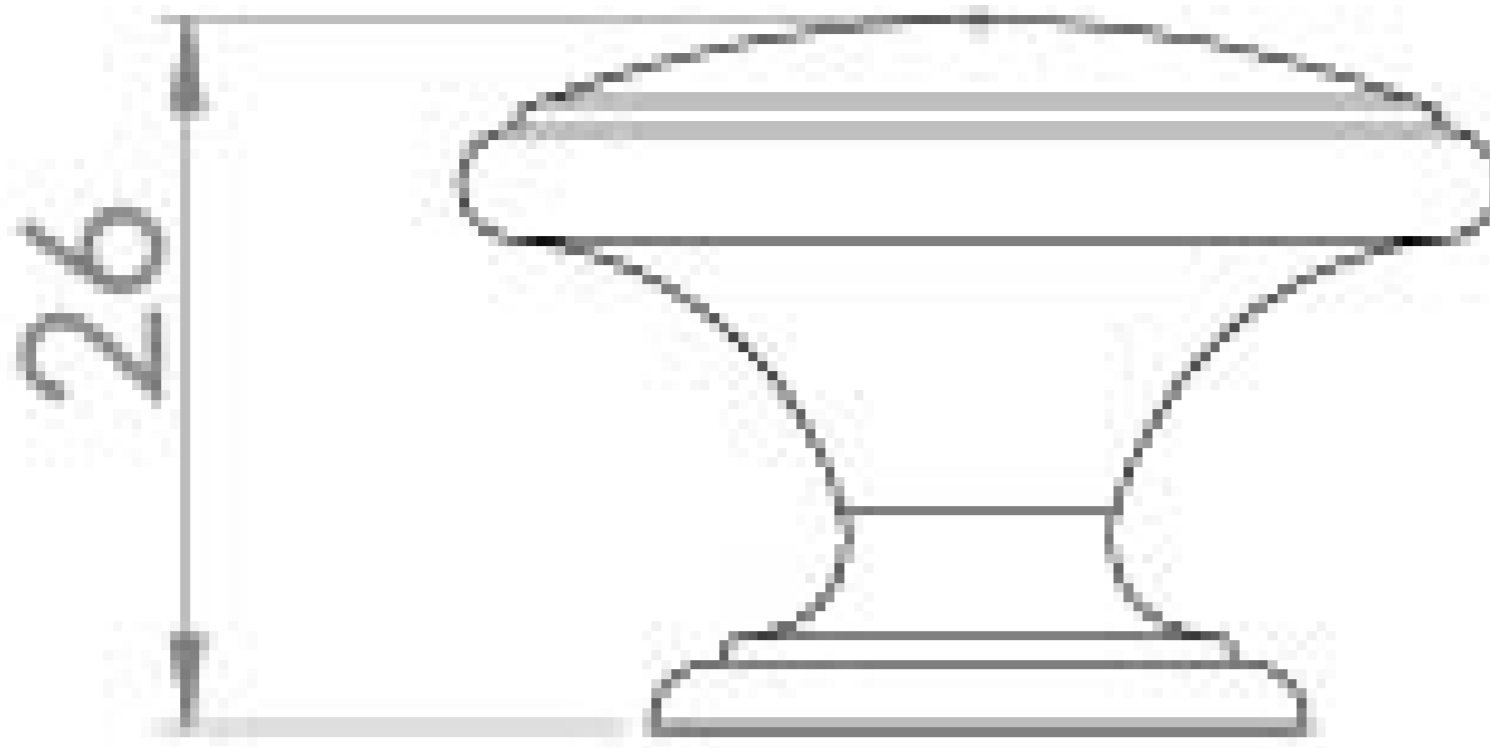

Saneux reserves the right to alter the specifications and product range without prior notice. Dimensions are given as a guide only. Dimensions should not be used for surrounding furniture, fixtures and fittings until the product is on site.