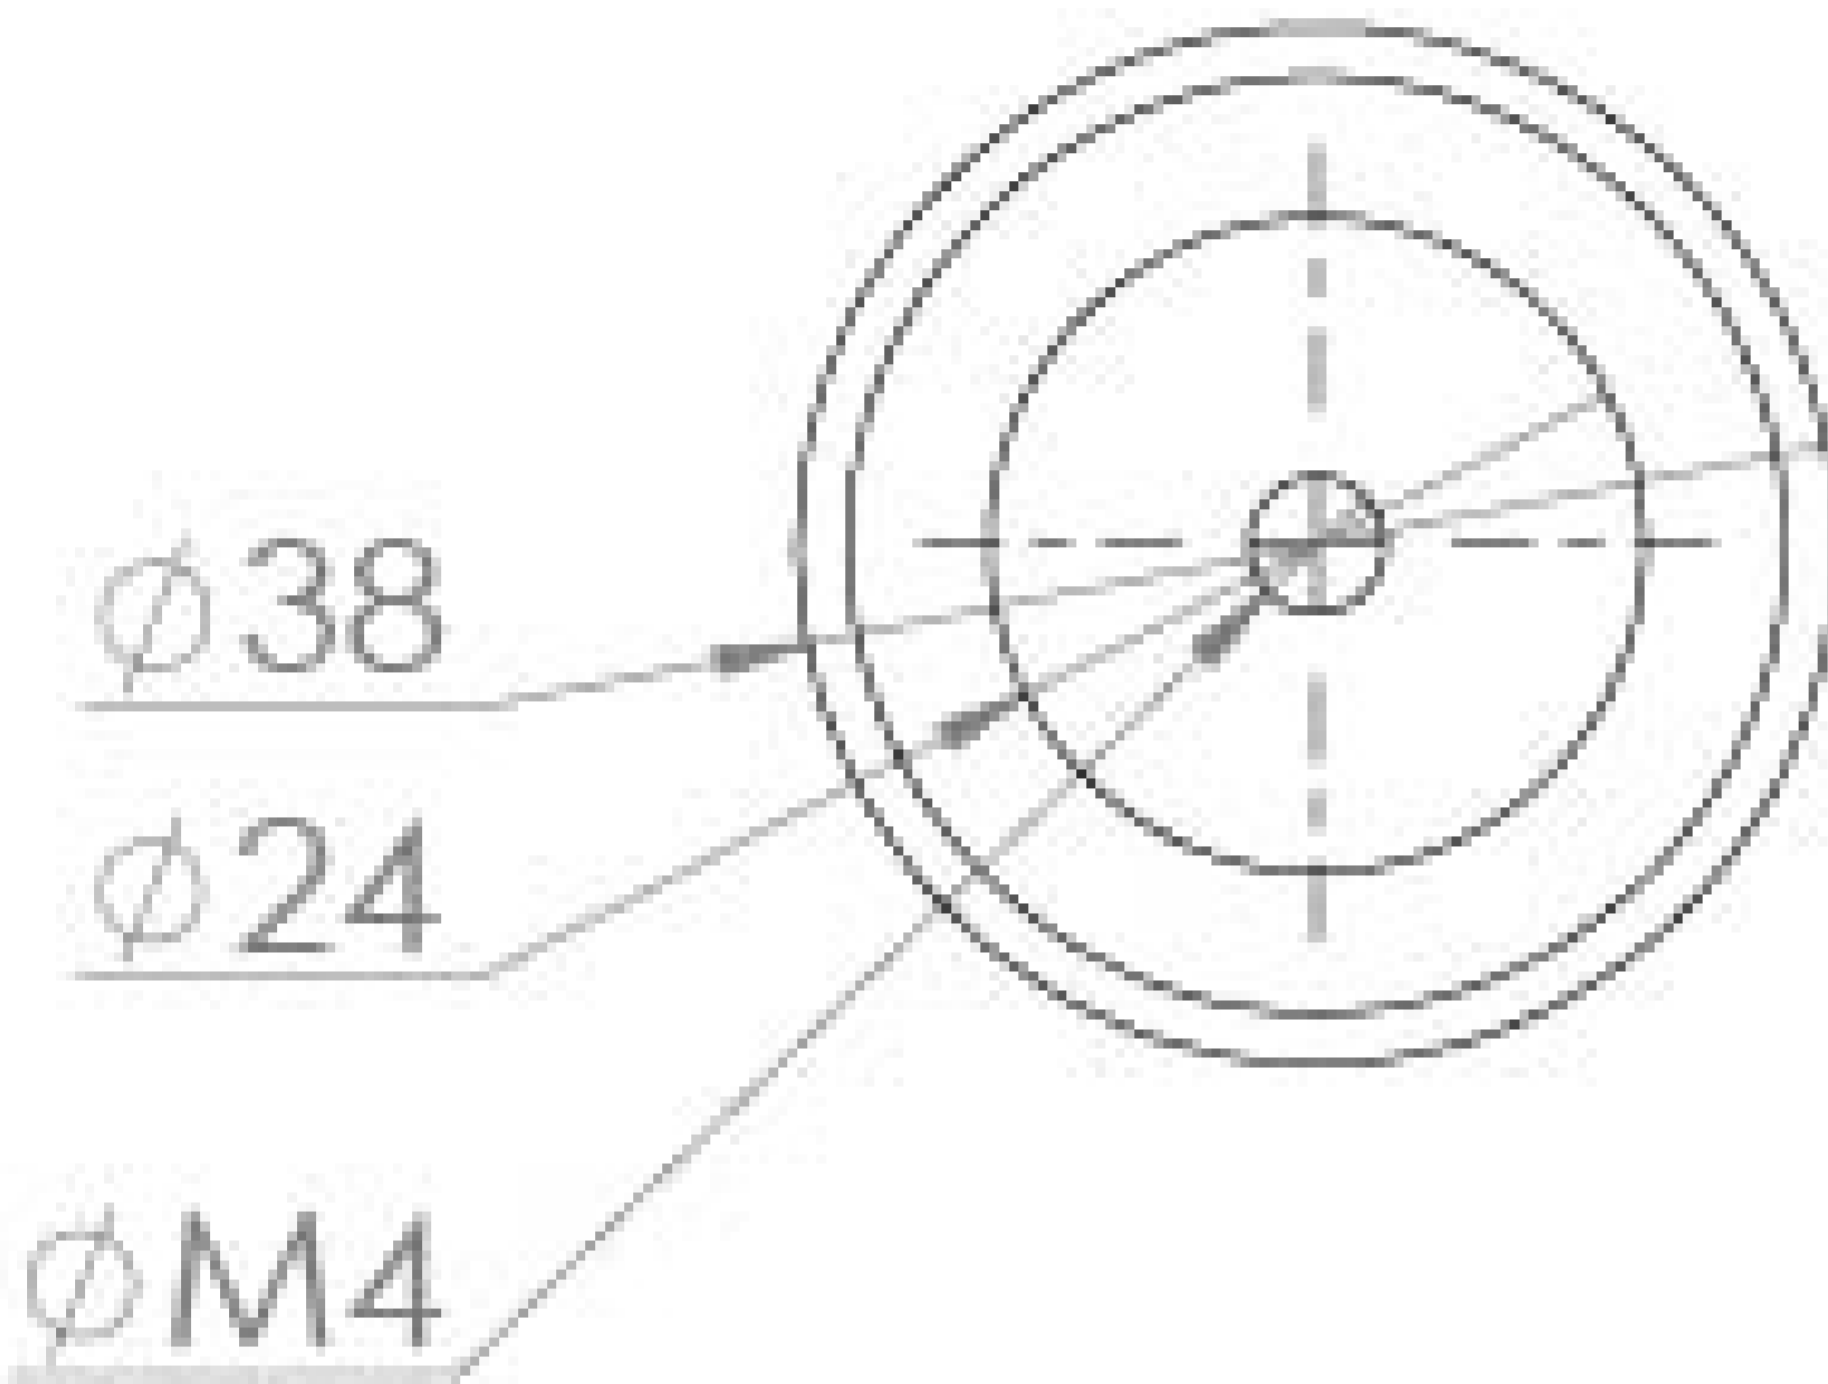

Saneux reserves the right to alter the specifications and product range without prior notice. Dimensions are given as a guide only. Dimensions should not be used for surrounding furniture, fixtures and fittings until the product is on site.