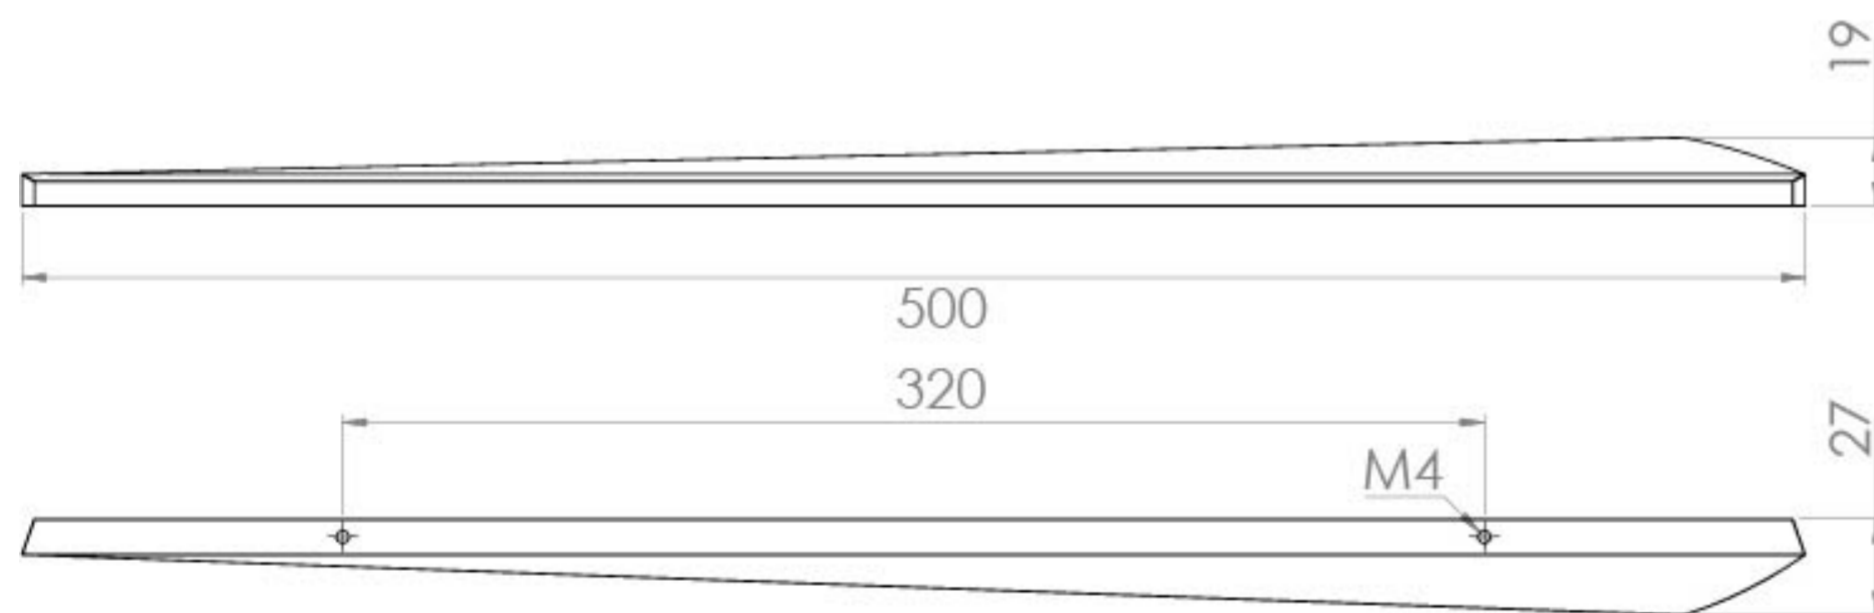

TOKYO 500MM HANDLE - MATTE BLACK

Product Code: HDL25.MB

PRODUCT INFORMATION

Finish:	Matte Black
Height:	267mm
Width:	500mm
Depth:	19mm
Material	Zamac
Weight	0.2kg
Fixing Centre Distance (mm)	320mm
Range Pairing	Austen, Frontier, Hyde, Kingsbury
Guarantee	2 years

DESCRIPTION

Many of our units allow you to choose a handle and we have various style options you can go for.

This Tokyo handle is one of a kind; it's abstract and unsymmetrical angular design in matte black will modernize any furniture unit it's suited with.

This handle works best with drawer units and tall side units.

TECHNICAL DRAWING

Saneux reserves the right to alter the specifications and product range without prior notice. Dimensions are given as a guide only. Dimensions should not be used for surrounding furniture, fixtures and fittings until the product is on site.