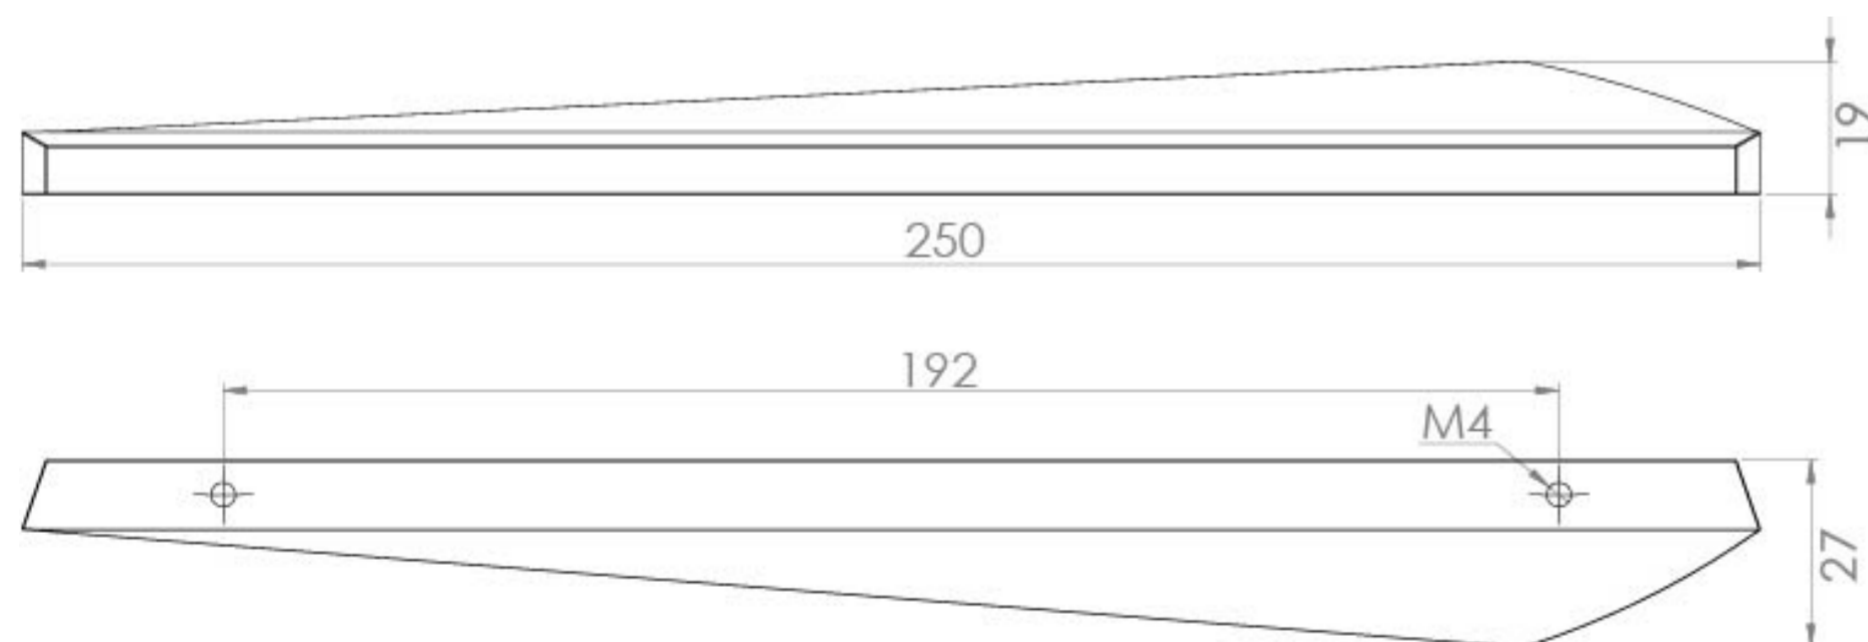

TOKYO 250MM HANDLE - MATTE BLACK

Product Code: HDL24.MB

PRODUCT INFORMATION

Finish:	Matte Black
Height:	267mm
Width:	250mm
Depth:	19mm
Material:	Zamac
Weight:	0.174kg
Fixing Centre Distance (mm)	192mm
Range Pairing:	Austen, Frontier, Hyde, Kingsbury
Guarantee:	2 years

DESCRIPTION

Many of our units allow you to choose a handle and we have various style options you can go for.

This Tokyo handle is one of a kind; it's abstract and unsymmetrical angular design in matte black will modernize any furniture unit it's suited with.

This handle works best with drawer units.

TECHNICAL DRAWING

Saneux reserves the right to alter the specifications and product range without prior notice. Dimensions are given as a guide only. Dimensions should not be used for surrounding furniture, fixtures and fittings until the product is on site.