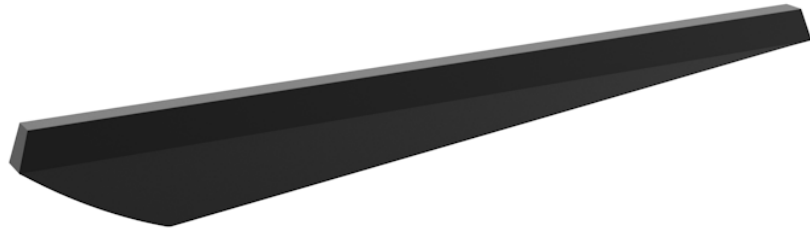

# TOKYO 250MM HANDLE - MATTE BLACK

**Product Code:** HDL24.MB

## PRODUCT INFORMATION

<b>Finish:</b>	Matte Black
<b>Height:</b>	267mm
<b>Width:</b>	250mm
<b>Depth:</b>	19mm
<b>Material:</b>	Zamac
<b>Weight:</b>	0.174kg
<b>Fixing Centre Distance (mm)</b>	192mm
<b>Range Pairing:</b>	Austen, Frontier, Hyde, Kingsbury
<b>Guarantee:</b>	2 years

## DESCRIPTION

Many of our units allow you to choose a handle and we have various style options you can go for.

This Tokyo handle is one of a kind; it's abstract and unsymmetrical angular design in matte black will modernize any furniture unit it's suited with.

This handle works best with drawer units.