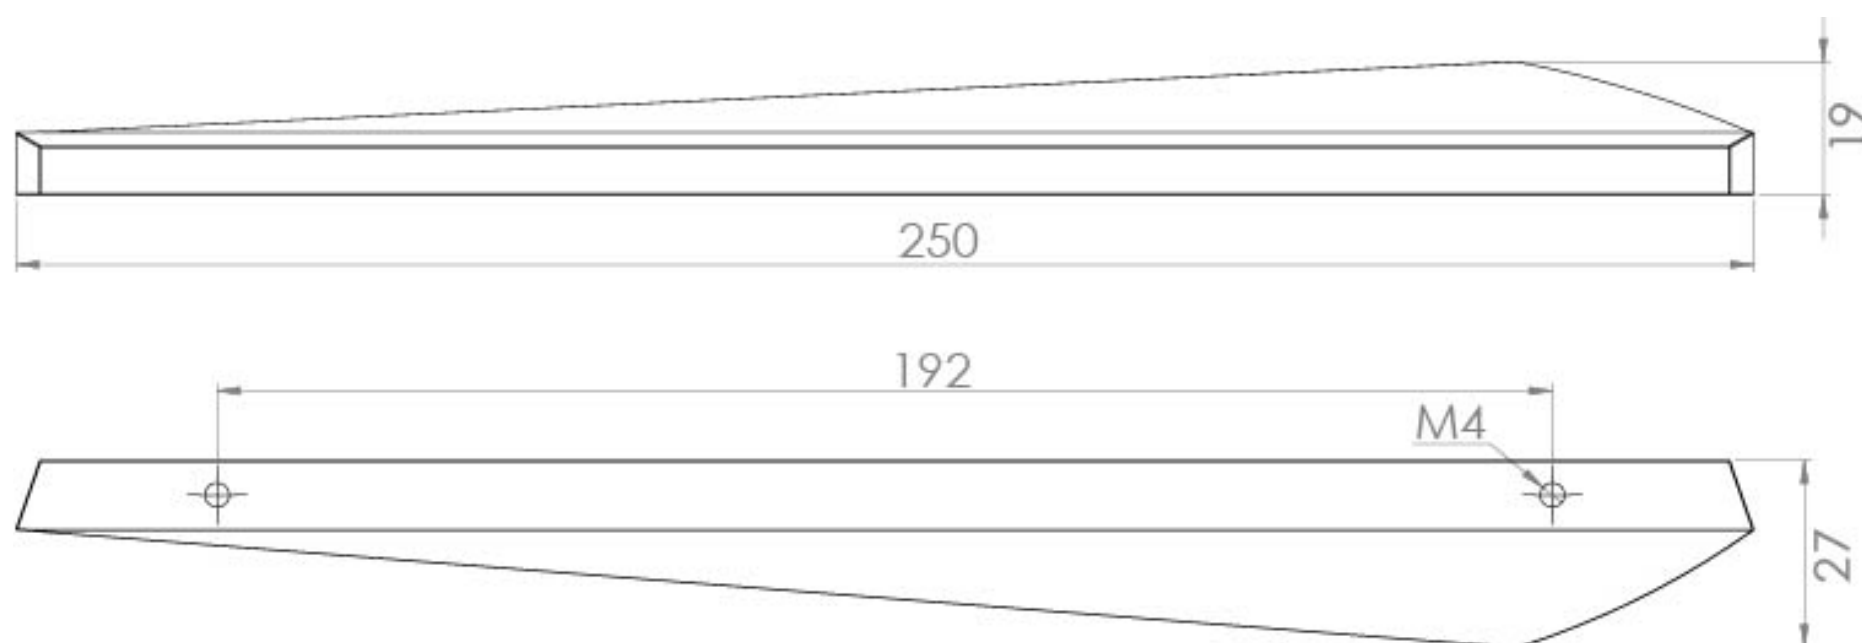

TOKYO 250MM HANDLE - MATTE BLACK

Product Code: HDL24.MB

PRODUCT INFORMATION

Finish:	Matte Black
Height:	267mm
Width:	250mm
Depth:	19mm
Material:	Zamac
Weight:	0.174kg
Fixing Centre Distance (mm)	192mm
Range Pairing:	Austen, Frontier, Hyde, Kingsbury
Guarantee:	2 years

DESCRIPTION

Many of our units allow you to choose a handle and we have various style options you can go for.

This Tokyo handle is one of a kind; it's abstract and unsymmetrical angular design in matte black will modernize any furniture unit it's suited with.

This handle works best with drawer units.

TECHNICAL DRAWING

Saneux reserves the right to alter the specifications and product range without prior notice. Dimensions are given as a guide only. Dimensions should not be used for surrounding furniture, fixtures and fittings until the product is on site.